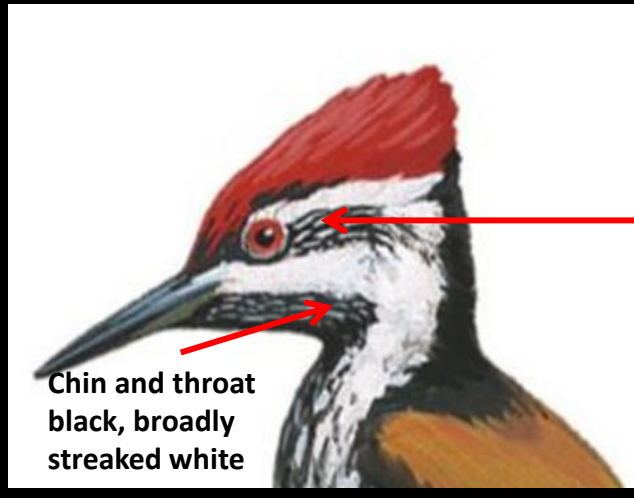

Goldenback Woodpecker- Males: Head comparison

Clearly Divided
Moustachial stripe
with white Oval
centre

Greater Goldenback

Single Stripe

Common Goldenback

Two Stripe

White-naped

Broadest Eye stripe

Black Neck

White Neck

©www.ogaclicks.com

Himalayan Goldenback

Lesser Goldenback

Clearly Divided
Moustachial stripe
with Buffish centre

Black Neck

White-streaked
black band from
eye through ear-
coverts

Chin and throat
black, broadly
streaked white

Goldenback Woodpecker- Females: Head comparison

Crown and crest, black with white Spots

Greater Goldenback

Broadest Eye stripe

Crown and crest, black with white streaks