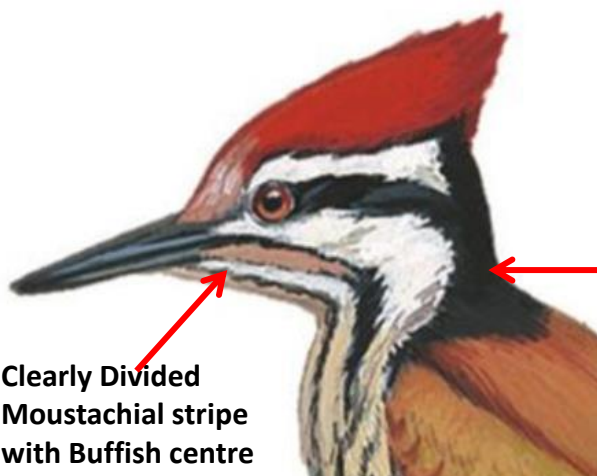

Legs are green-grey or brownish-green, 4 toes

Black Tail

White-naped Woodpecker Identification Tips

White-naped Woodpecker : *Chrysocolaptes festivus* - Widespread resident in India (except East coast and North East).

Goldenback Woodpecker- Males: Head comparison

Clearly Divided
Moustachial stripe
with white Oval
centre

Greater Goldenback

Single Stripe

Common Goldenback

Two Stripe

White-naped

Broadest Eye stripe

Black Neck

White Neck

©www.ogaclicks.com

Himalayan Goldenback

Lesser Goldenback

Clearly Divided
Moustachial stripe
with Buffish centre

Black Neck

White-streaked
black band from
eye through ear-
coverts