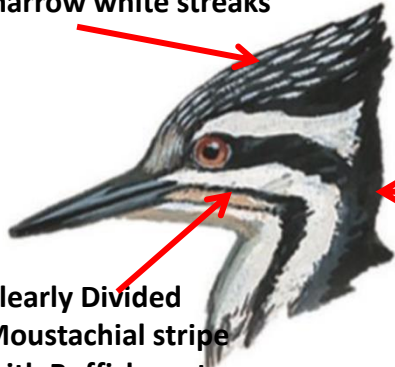

Chin and throat
black, broadly
streaked white

Goldenback Woodpecker- Females: Head comparison

Crown and crest, black with white Spots

Greater Goldenback

Broadest Eye stripe

Crown and crest, black with white streaks

Common Goldenback

Crown and crest is Yellow, brown at front and side.

White-naped

White Neck

Himalayan Goldenback

Crown and crest is black with narrow white streaks

Clearly Divided Moustachial stripe with Buffish centre

Black Neck
Black Neck

©www.ogaclicks.com

Lesser Goldenback

Forehead is black with small white spots

Crest is red

Chin and throat black, broadly streaked white