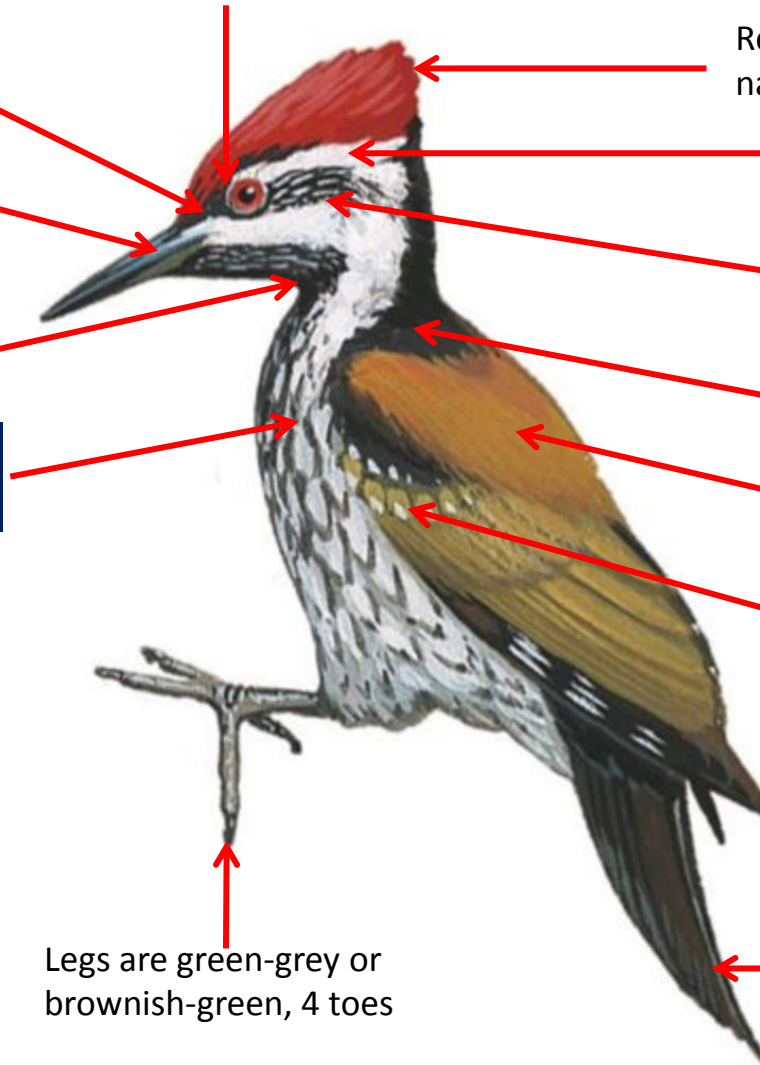

Black forehead

Red crown and crest, crown narrowly edged black

Long, blackish, pointed bill, culmen curved, fairly narrow across nostrils

White supercilium from above eye

White-streaked black band from eye through ear-coverts

Chin and throat black, broadly streaked white

Hindneck is black

Feathers broadly edged and tipped black on breast

Upperparts golden-yellow

White subterminal spots

Forehead is black, Red crest with small white spots

Legs are green-grey or brownish-green, 4 toes

Black Tail

White-naped Woodpecker Identification Tips

White-naped Woodpecker : *Chrysocolaptes festivus* - Widespread resident in India (except East coast and North East).

Goldenback Woodpecker- Males: Head comparison

Clearly Divided
Moustachial stripe
with white Oval
centre

Greater Goldenback

Single Stripe

Common Goldenback

Two Stripe

White-naped

Broadest Eye stripe