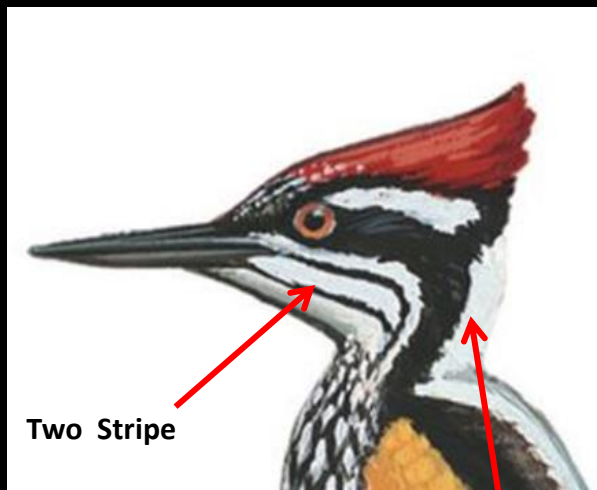

Chin and throat black, broadly streaked white

Hindneck is black

Feathers broadly edged and tipped black on breast

Upperparts golden-yellow

White subterminal spots

Forehead is black, Red crest with small white spots

Legs are green-grey or brownish-green, 4 toes

Black Tail

White-naped Woodpecker Identification Tips

White-naped Woodpecker : *Chrysocolaptes festivus* - Widespread resident in India (except East coast and North East).

Goldenback Woodpecker- Males: Head comparison

Clearly Divided
Moustachial stripe
with white Oval
centre

Greater Goldenback

Single Stripe

Common Goldenback

Two Stripe

White-naped

Broadest Eye stripe

Black Neck

White Neck

©www.ogaclicks.com

Himalayan Goldenback

Lesser Goldenback

Clearly Divided
Moustachial stripe
with Buffish centre

Black Neck

White-streaked
black band from
eye through ear-
coverts