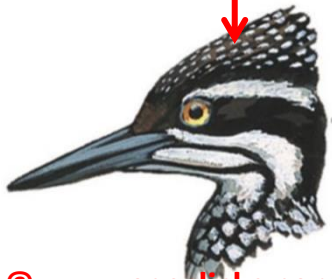

Red Forehead

Red crown and crest, crown narrowly edged black

White supercilium from above eye to nape side

Long, blackish, slightly chisel-tipped bill straight, broad across nostrils,

Broad Black stripe from eye to hindneck (Broadest of all golden backs)

Iris pale creamy, orbital ring purplish

Single Black line down centre of throat

Clearly Divided Moustachial stripe with white Oval centre

Hindneck is spotted Black & White

Dark pattern on breast

Upperparts mostly golden-olive or golden-green

Crown and crest, black with white Spots

Legs are greyish to green-brown, 4 toes

crimson-red Rump

Underparts White, Faint Markings

Black Tail

Himalayan Goldenback Woodpecker Identification Tips

Himalayan Goldenback Woodpecker : *Dinopium shorii* - Resident of North India (Haryana) Eastwards through lowlands and Southern foothills of Himalayas to Nagaland and peninsular hills of Eastern Ghats