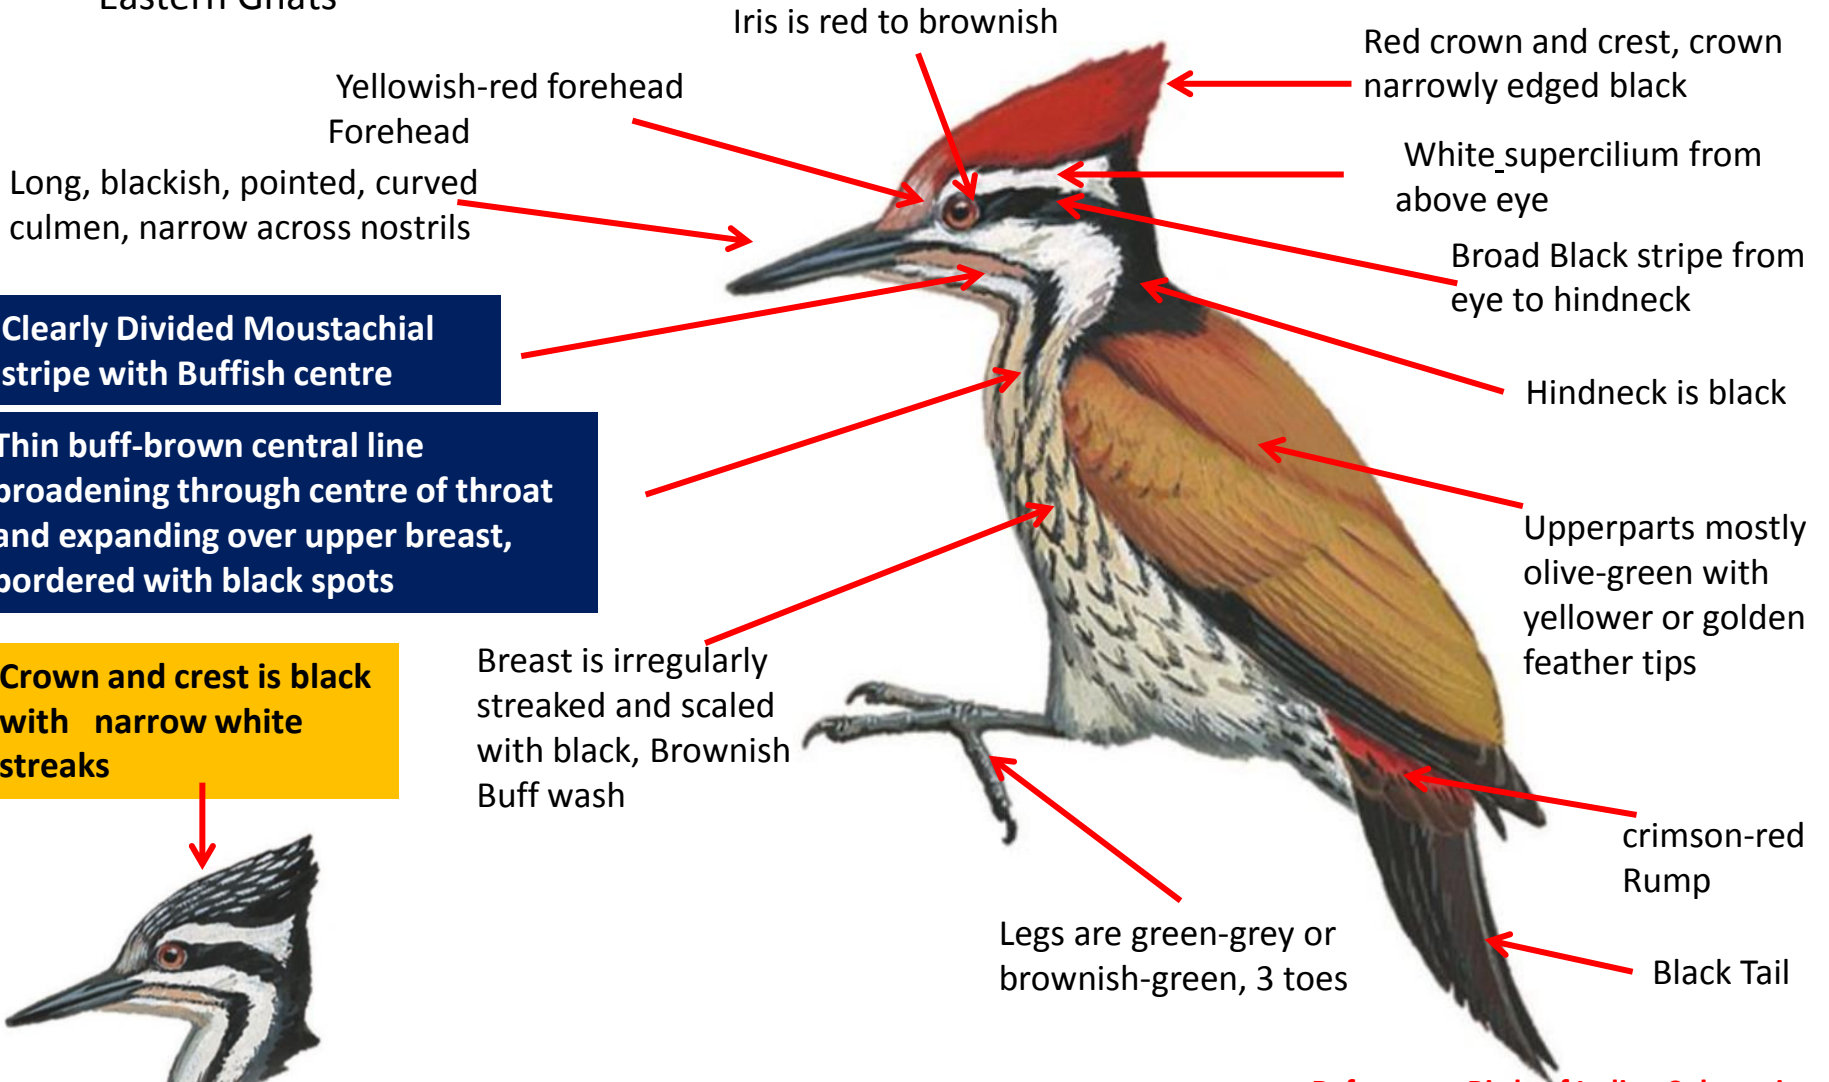

Red Forehead

Red crown and crest, crown narrowly edged black

White supercilium from above eye to nape side

Long, blackish, slightly chisel-tipped bill straight, broad across nostrils,

Broad Black stripe from eye to hindneck (Broadest of all golden backs)

Crown and crest, black with white Spots

Legs are greyish to green-brown, 4 toes

crimson-red Rump

Underparts White, Faint Markings

Black Tail

Himalayan Goldenback Woodpecker Identification Tips

Himalayan Goldenback Woodpecker : *Dinopium shorii* - Resident of North India (Haryana) Eastwards through lowlands and Southern foothills of Himalayas to Nagaland and peninsular hills of Eastern Ghats

Lesser Goldenback Woodpecker Identification Tips

Lesser Goldenback Woodpecker : *Dinopium benghalense* - Resident of North & North Central India East to Assam

Iris is red-brown to crimson, orbital skin green to grey

Black forehead

Red crown and crest, crown narrowly edged black

Long, blackish, pointed bill, culmen curved, fairly narrow across nostrils

White supercilium from above eye

White-streaked black band from eye through ear-coverts