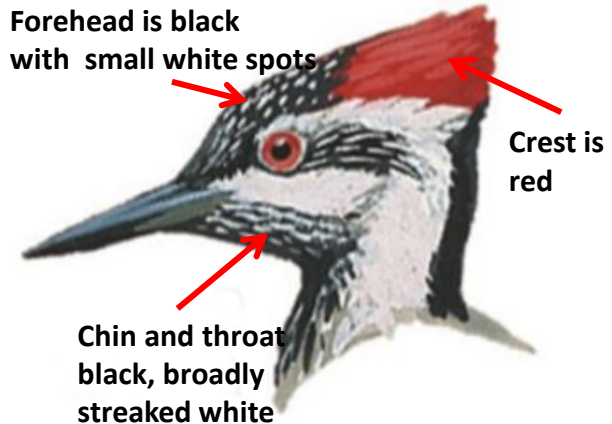

Chin and throat
black, broadly
streaked white

Goldenback Woodpecker- Females: Head comparison

Crown and crest, black with white Spots

Greater Goldenback

Broadest Eye stripe

Crown and crest, black with white streaks

Common Goldenback

Crown and crest is Yellow, brown at front and side.

White-naped

White Neck

Himalayan Goldenback

Crown and crest is black with narrow white streaks

Clearly Divided Moustachial stripe with Buffish centre

Black Neck
Black Neck

©www.ogaclicks.com

Lesser Goldenback

Forehead is black with small white spots

Crest is red

Chin and throat black, broadly streaked white