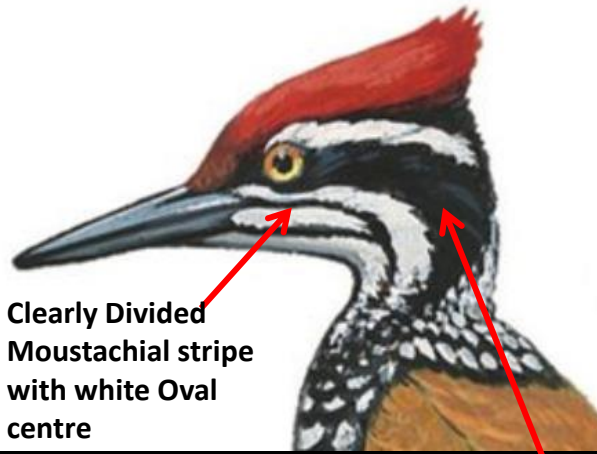

Black forehead

Red crown and crest, crown narrowly edged black

Long, blackish, pointed bill, culmen curved, fairly narrow across nostrils

White supercilium from above eye

White-streaked black band from eye through ear-coverts

Chin and throat black, broadly streaked white

Hindneck is black

Feathers broadly edged and tipped black on breast

Upperparts golden-yellow

White subterminal spots

Forehead is black, Red crest with small white spots

Legs are green-grey or brownish-green, 4 toes

Black Tail

White-naped Woodpecker Identification Tips

White-naped Woodpecker : *Chrysocolaptes festivus* - Widespread resident in India (except East coast and North East).

Goldenback Woodpecker- Males: Head comparison

Clearly Divided
Moustachial stripe
with white Oval
centre

Greater Goldenback

Single Stripe

Common Goldenback

Two Stripe

White-naped

Broadest Eye stripe