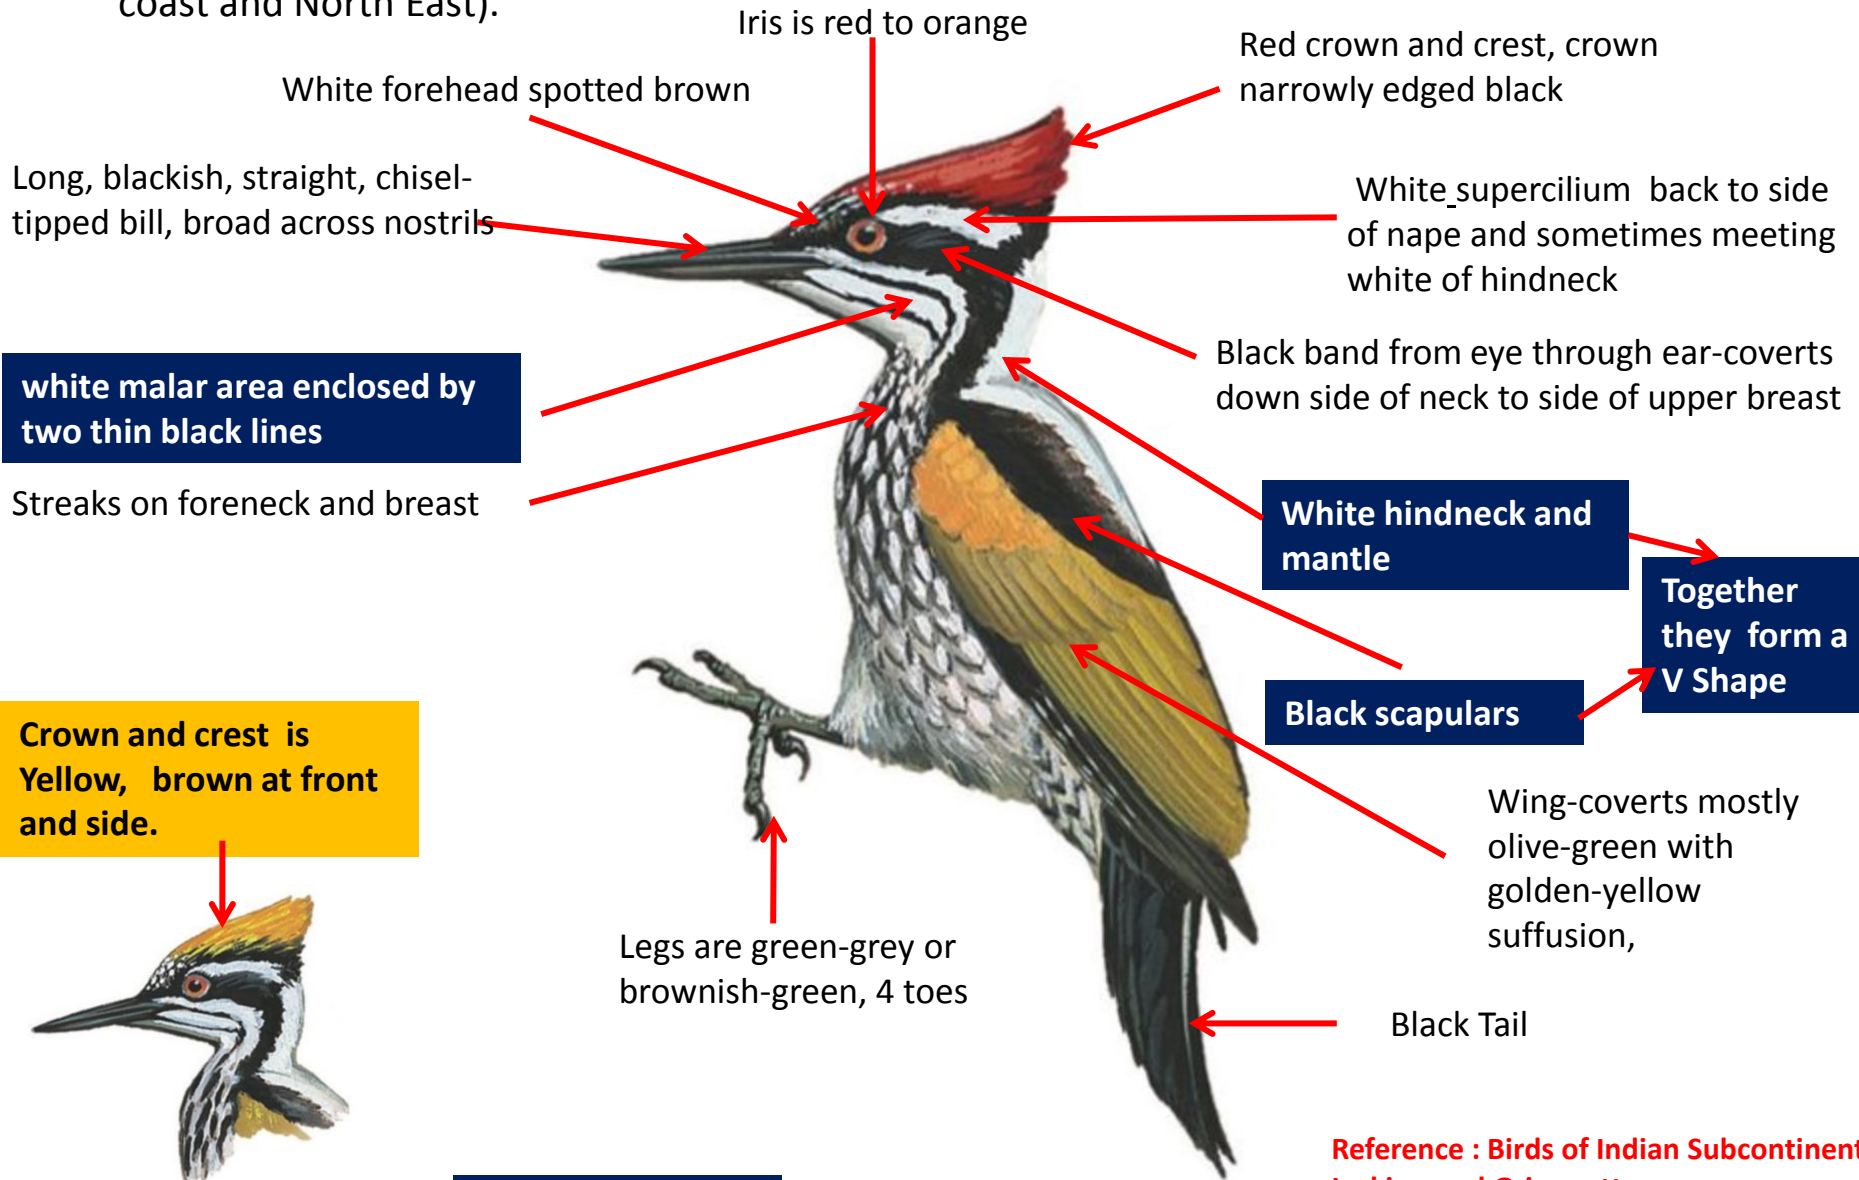

Crown and crest, black with white Spots

Legs are greyish to green-brown, 4 toes

crimson-red Rump

Underparts White, Faint Markings

Black Tail

Himalayan Goldenback Woodpecker Identification Tips

Himalayan Goldenback Woodpecker : *Dinopium shorii* - Resident of North India (Haryana) Eastwards through lowlands and Southern foothills of Himalayas to Nagaland and peninsular hills of Eastern Ghats

Black forehead

Red crown and crest, crown narrowly edged black

Long, blackish, pointed bill, culmen curved, fairly narrow across nostrils

White supercilium from above eye

White-streaked black band from eye through ear-coverts

Chin and throat black, broadly streaked white

Hindneck is black

Feathers broadly edged and tipped black on breast

Upperparts golden-yellow

White subterminal spots

Forehead is black, Red crest with small white spots

Legs are green-grey or brownish-green, 4 toes

Black Tail

White-naped Woodpecker Identification Tips

White-naped Woodpecker : *Chrysocolaptes festivus* - Widespread resident in India (except East coast and North East).