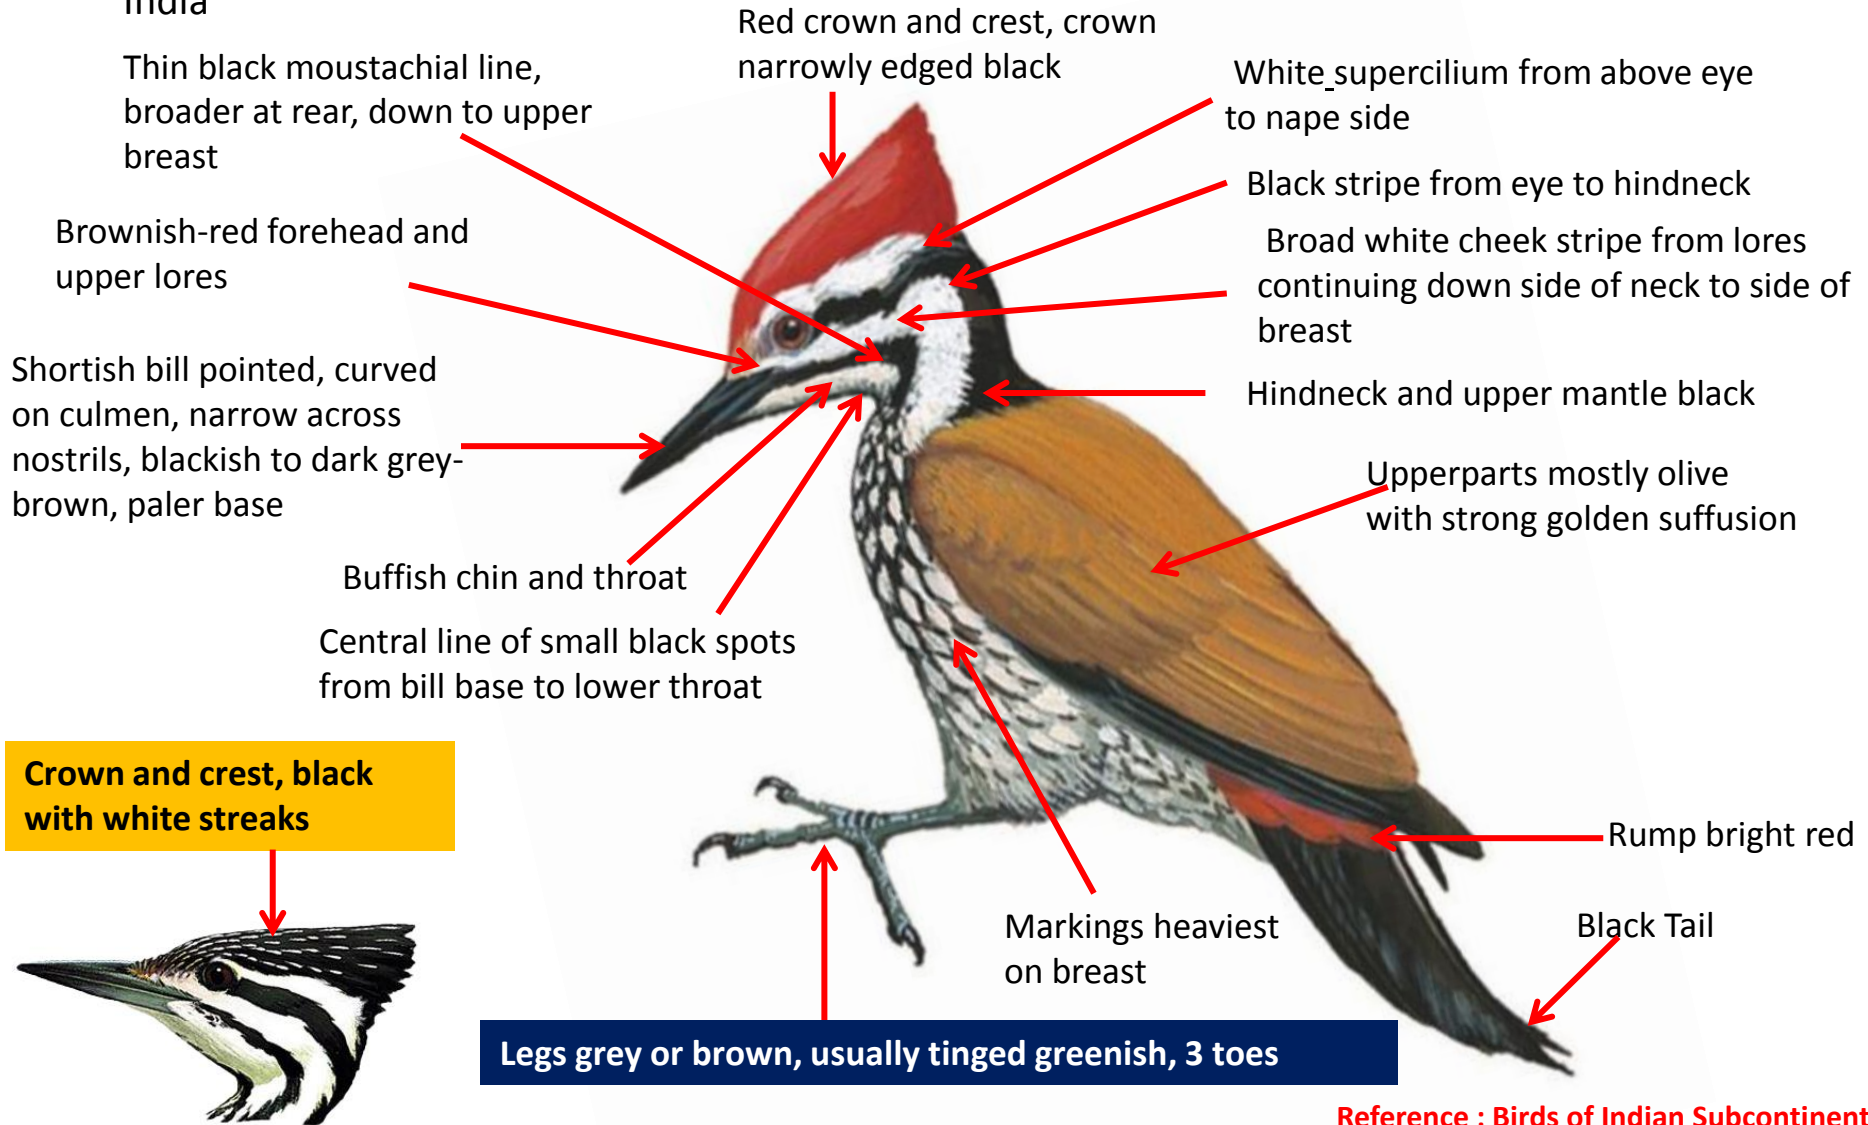

Common Goldenback Woodpecker Identification Tips

Common Goldenback Woodpecker : *Dinopium javanense malabaricum* - Resident of South West India

Greater Goldenback Woodpecker Identification Tips

Greater Goldenback Woodpecker : *Chrysocolaptes guttacristatus* - Resident of South West India

Red Forehead

Red crown and crest, crown narrowly edged black

White supercilium from above eye to nape side

Long, blackish, slightly chisel-tipped bill straight, broad across nostrils,

Broad Black stripe from eye to hindneck (Broadest of all golden backs)

Crown and crest, black with white Spots

Legs are greyish to green-brown, 4 toes

crimson-red Rump

Underparts White, Faint Markings

Black Tail

Himalayan Goldenback Woodpecker Identification Tips

Himalayan Goldenback Woodpecker : *Dinopium shorii* - Resident of North India (Haryana) Eastwards through lowlands and Southern foothills of Himalayas to Nagaland and peninsular hills of Eastern Ghats

Legs are green-grey or brownish-green, 4 toes

Black Tail

White-naped Woodpecker Identification Tips

White-naped Woodpecker : *Chrysocolaptes festivus* - Widespread resident in India (except East coast and North East).