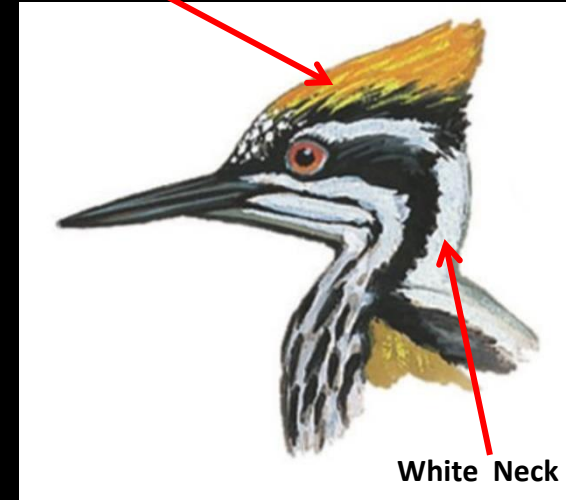

Black Neck

White Neck

©www.ogaclicks.com

Himalayan Goldenback

Lesser Goldenback

Clearly Divided
Moustachial stripe
with Buffish centre

Black Neck

White-streaked
black band from
eye through ear-
coverts

Chin and throat
black, broadly
streaked white

Goldenback Woodpecker- Females: Head comparison

Crown and crest, black with white Spots

Greater Goldenback

Broadest Eye stripe

Crown and crest, black with white streaks

Common Goldenback

Crown and crest is Yellow, brown at front and side.

White-naped

White Neck

Himalayan Goldenback

Crown and crest is black with narrow white streaks

Clearly Divided Moustachial stripe with Buffish centre

Black Neck
Black Neck

©www.ogaclicks.com

Lesser Goldenback

Forehead is black with small white spots

Crest is red

Chin and throat black, broadly streaked white