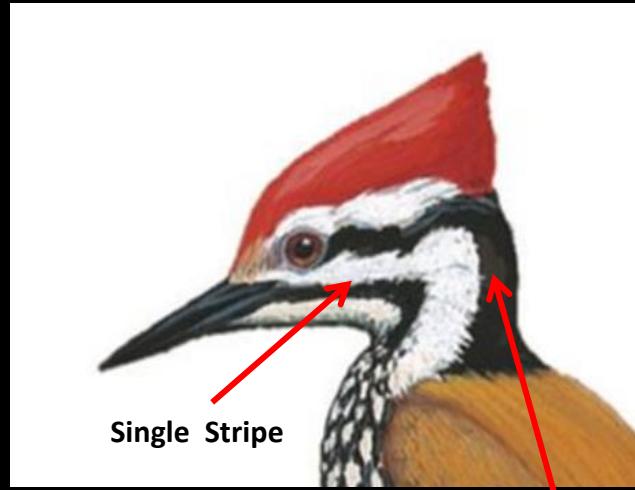

Black forehead

Red crown and crest, crown narrowly edged black

Long, blackish, pointed bill, culmen curved, fairly narrow across nostrils

White supercilium from above eye

White-streaked black band from eye through ear-coverts

Chin and throat black, broadly streaked white

Hindneck is black

Feathers broadly edged and tipped black on breast

Upperparts golden-yellow

White subterminal spots

Forehead is black, Red crest with small white spots

Legs are green-grey or brownish-green, 4 toes

Black Tail

White-naped Woodpecker Identification Tips

White-naped Woodpecker : *Chrysocolaptes festivus* - Widespread resident in India (except East coast and North East).

Goldenback Woodpecker- Males: Head comparison

Clearly Divided
Moustachial stripe
with white Oval
centre

Greater Goldenback

Single Stripe

Common Goldenback

Two Stripe

White-naped

Broadest Eye stripe