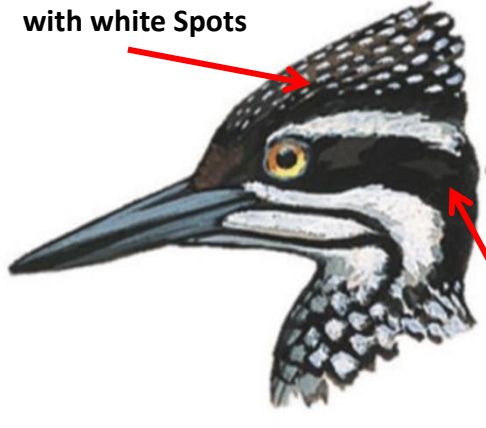

Legs are green-grey or brownish-green, 4 toes

Black Tail

White-naped Woodpecker Identification Tips

White-naped Woodpecker : *Chrysocolaptes festivus* - Widespread resident in India (except East coast and North East).

Goldenback Woodpecker- Males: Head comparison

Clearly Divided
Moustachial stripe
with white Oval
centre

Greater Goldenback

Single Stripe

Common Goldenback

Two Stripe

White-naped

Broadest Eye stripe

Black Neck

White Neck

©www.ogaclicks.com

Himalayan Goldenback

Lesser Goldenback

Clearly Divided
Moustachial stripe
with Buffish centre

Black Neck

White-streaked
black band from
eye through ear-
coverts

Chin and throat
black, broadly
streaked white

Goldenback Woodpecker- Females: Head comparison

Crown and crest, black with white Spots

Greater Goldenback

Broadest Eye stripe

Crown and crest, black with white streaks