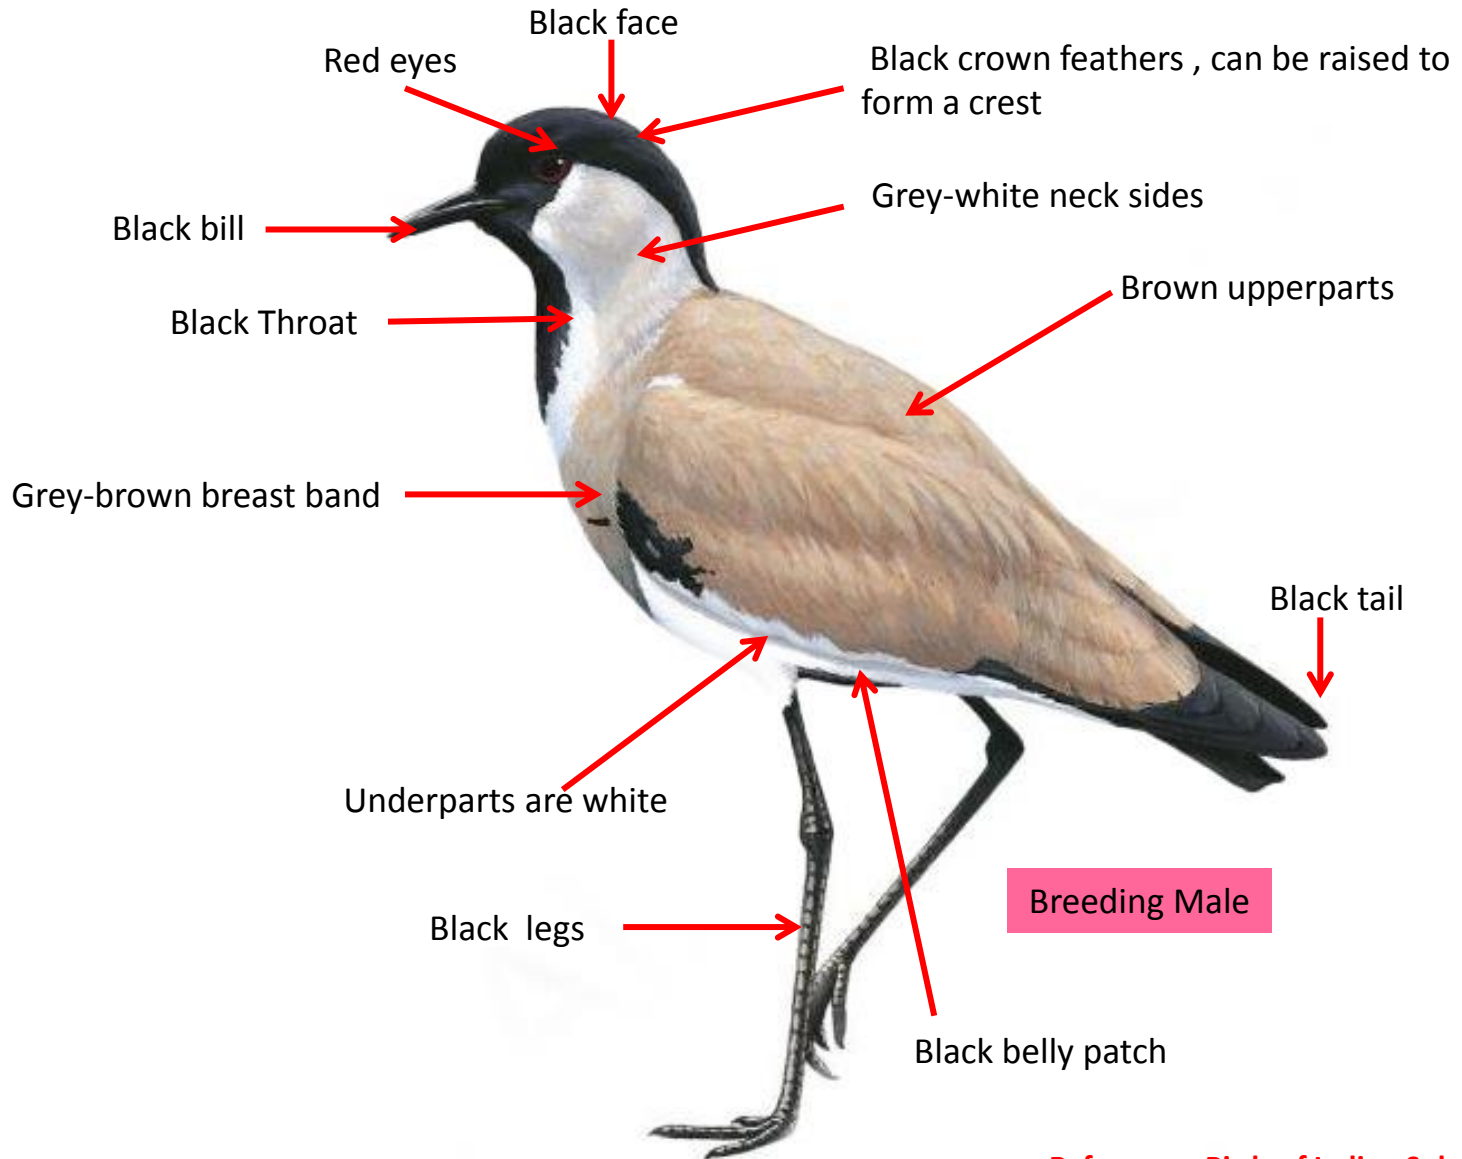

Grey-headed Lapwing Identification Tips

Grey-headed Lapwing: *Vanellus cinereus* : Winter visitor to East and North East India (Sporadically spread across)

In non-breeding plumage, chin and throat white, streaked brown

In non-breeding plumage head and neck are browner

In non-breeding plumage, black breastband partially obscured

Breeding

Difference from Male

Difference from Breeding plumage

Important id point

Northern Lapwing Identification Tips

Northern Lapwing : *Vanellus vanellus* : Winter visitor to North India and Gujarat.

Breeding Female

Non-breeding

Breeding Male

Difference from Male

Difference from Breeding plumage

Important id point

Reference : Birds of Indian Subcontinent
Inskipp and Grimmett
www.HBW.com

Red-Wattled Lapwing Identification Tips

Red-Wattled Lapwing : *Vanellus indicus*: Widespread Resident in India

River Lapwing Identification Tips

River Lapwing : *Vanellus duvaucelii* : Resident in North ,East, North East India (Also Odisha, and northern Andhra)