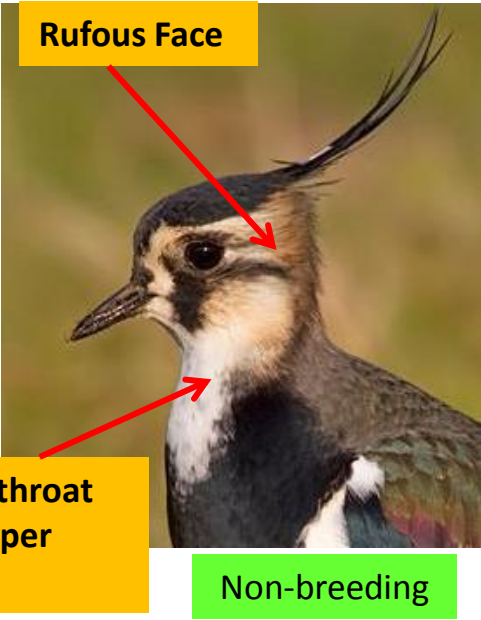

Grey-headed Lapwing Identification Tips

Grey-headed Lapwing: *Vanellus cinereus* : Winter visitor to East and North East India (Sporadically spread across)

In non-breeding plumage, chin and throat white, streaked brown

In non-breeding plumage head and neck are browner

In non-breeding plumage, black breastband partially obscured

Breeding

Difference from Male

Difference from Breeding plumage

Important id point

Northern Lapwing Identification Tips

Northern Lapwing : *Vanellus vanellus* : Winter visitor to North India and Gujarat.

Breeding Female

Non-breeding

Breeding Male

Difference from Male

Difference from Breeding plumage

Important id point

Reference : Birds of Indian Subcontinent
Inskipp and Grimmett
www.HBW.com