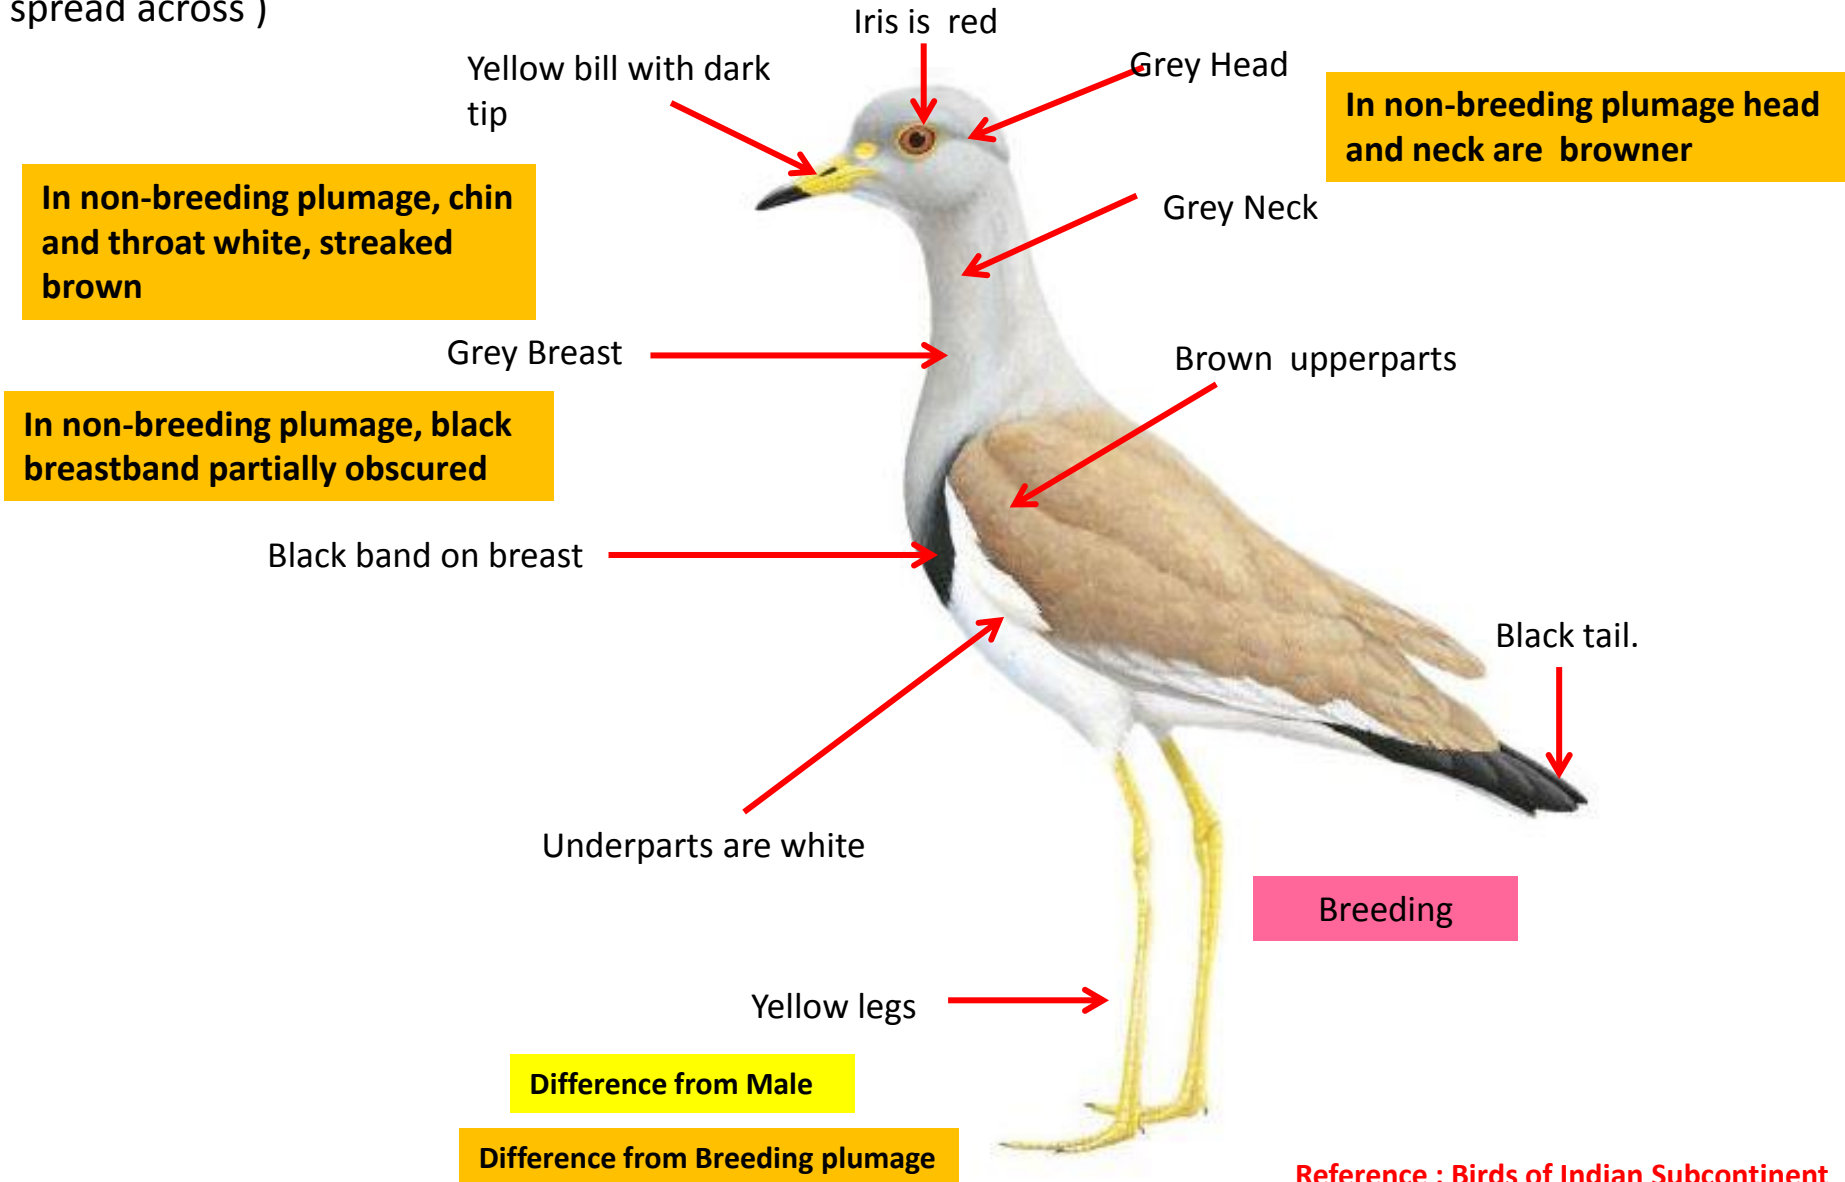

Grey-headed Lapwing Identification Tips

Grey-headed Lapwing: *Vanellus cinereus* : Winter visitor to East and North East India (Sporadically spread across)

In non-breeding plumage, chin and throat white, streaked brown

In non-breeding plumage head and neck are browner

In non-breeding plumage, black breastband partially obscured

Breeding

Difference from Male

Difference from Breeding plumage

Important id point

Northern Lapwing Identification Tips

Northern Lapwing : *Vanellus vanellus* : Winter visitor to North India and Gujarat.

Breeding Female

Non-breeding

Breeding Male

Difference from Male

Difference from Breeding plumage

Important id point

Reference : Birds of Indian Subcontinent
Inskipp and Grimmett
www.HBW.com

Red-Wattled Lapwing Identification Tips

Red-Wattled Lapwing : *Vanellus indicus*: Widespread Resident in India

River Lapwing Identification Tips

River Lapwing : *Vanellus duvaucelii* : Resident in North ,East, North East India (Also Odisha, and northern Andhra)