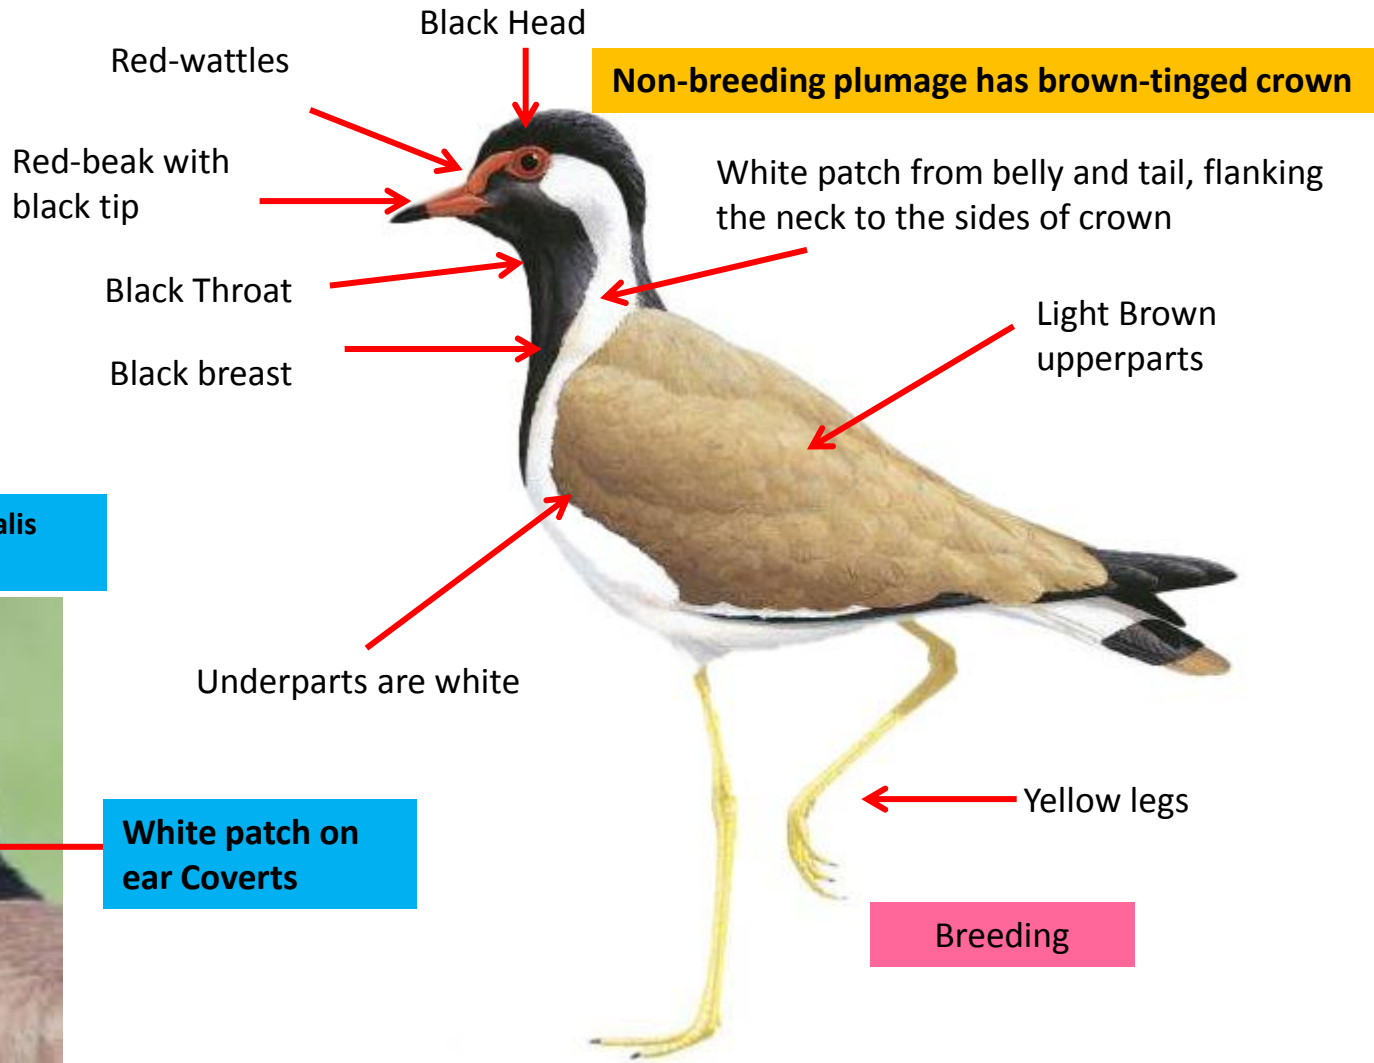

Grey-headed Lapwing Identification Tips

Grey-headed Lapwing: *Vanellus cinereus* : Winter visitor to East and North East India (Sporadically spread across)

In non-breeding plumage, chin and throat white, streaked brown

In non-breeding plumage head and neck are browner

In non-breeding plumage, black breastband partially obscured

Breeding

Difference from Male

Difference from Breeding plumage

Important id point

Northern Lapwing Identification Tips

Northern Lapwing : *Vanellus vanellus* : Winter visitor to North India and Gujarat.

Breeding Female

Non-breeding

Breeding Male

Difference from Male

Difference from Breeding plumage

Important id point

Reference : Birds of Indian Subcontinent
Inskipp and Grimmett
www.HBW.com

Red-Wattled Lapwing Identification Tips

Red-Wattled Lapwing : *Vanellus indicus*: Widespread Resident in India

River Lapwing Identification Tips

River Lapwing : *Vanellus duvaucelii* : Resident in North ,East, North East India (Also Odisha, and northern Andhra)