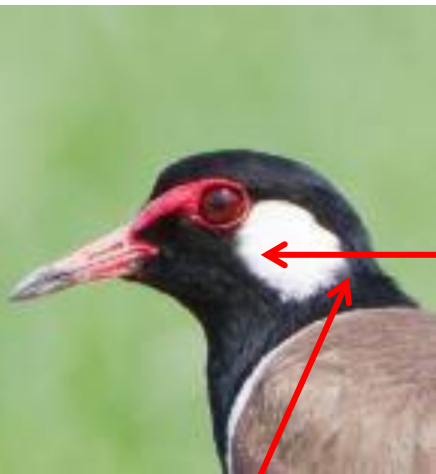

Red-Wattled Lapwing Identification Tips

Red-Wattled Lapwing : *Vanellus indicus*: Widespread Resident in India