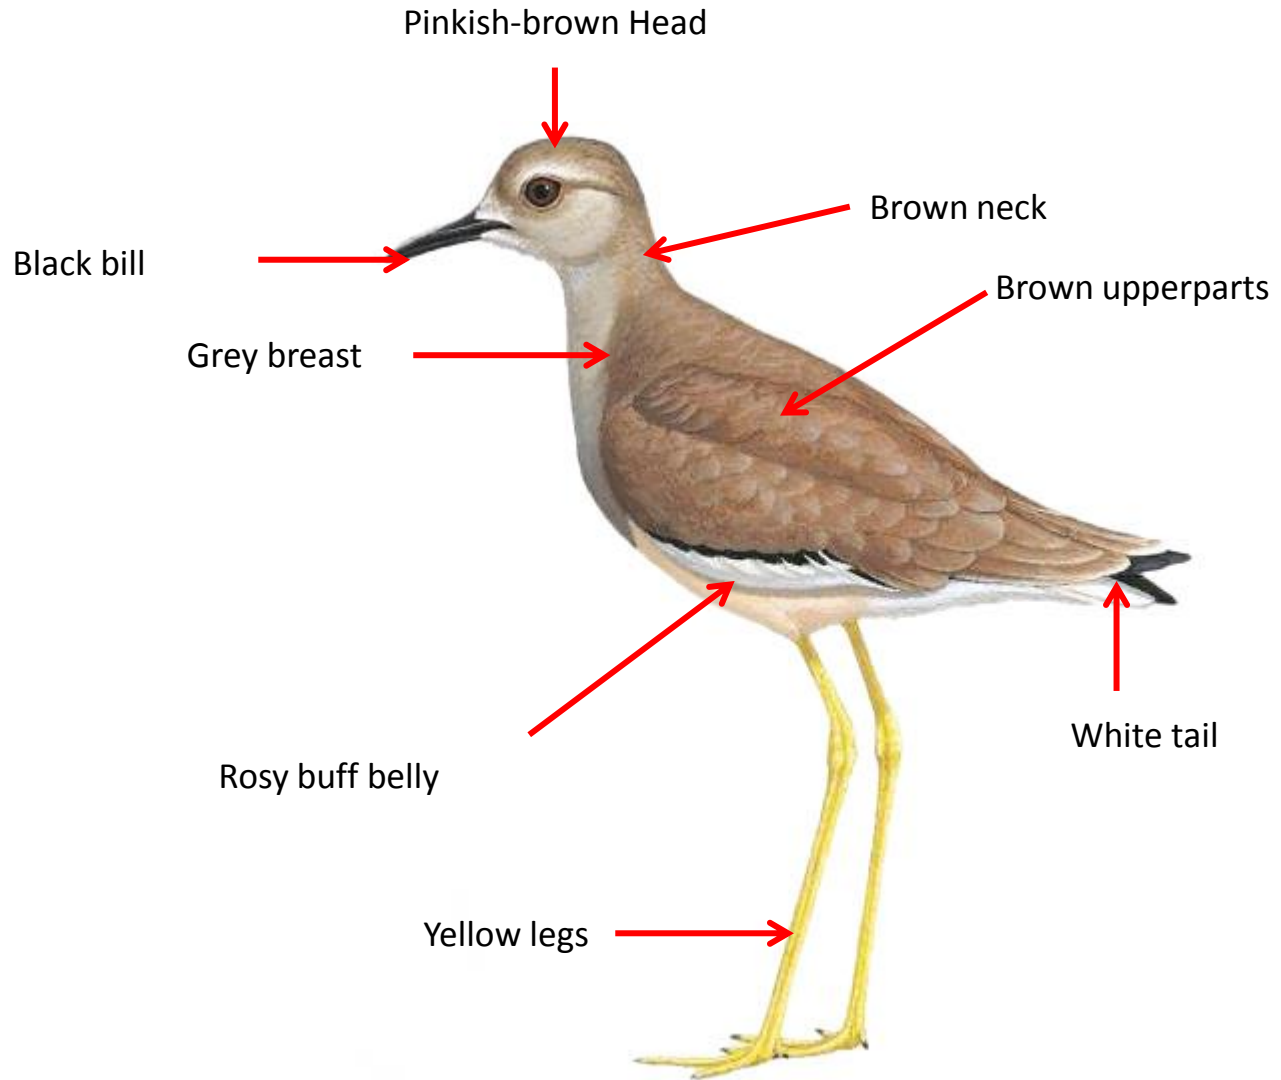

In non-breeding plumage head and neck are browner

In non-breeding plumage, black breastband partially obscured

Breeding

Difference from Male

Difference from Breeding plumage

Important id point

Northern Lapwing Identification Tips

Northern Lapwing : *Vanellus vanellus* : Winter visitor to North India and Gujarat.

Breeding Female

Non-breeding

Breeding Male

Difference from Male

Difference from Breeding plumage

Important id point

Reference : Birds of Indian Subcontinent
Inskipp and Grimmett
www.HBW.com

Red-Wattled Lapwing Identification Tips

Red-Wattled Lapwing : *Vanellus indicus*: Widespread Resident in India

River Lapwing Identification Tips

River Lapwing : *Vanellus duvaucelii* : Resident in North ,East, North East India (Also Odisha, and northern Andhra)

Sociable Lapwing Identification Tips

Sociable Lapwing : *Vanellus gregarius*: Winter visitor to North & North West India

White-tailed Lapwing Identification Tips

White-tailed Lapwing : *Vanellus leucurus* : Winter visitor in North West India