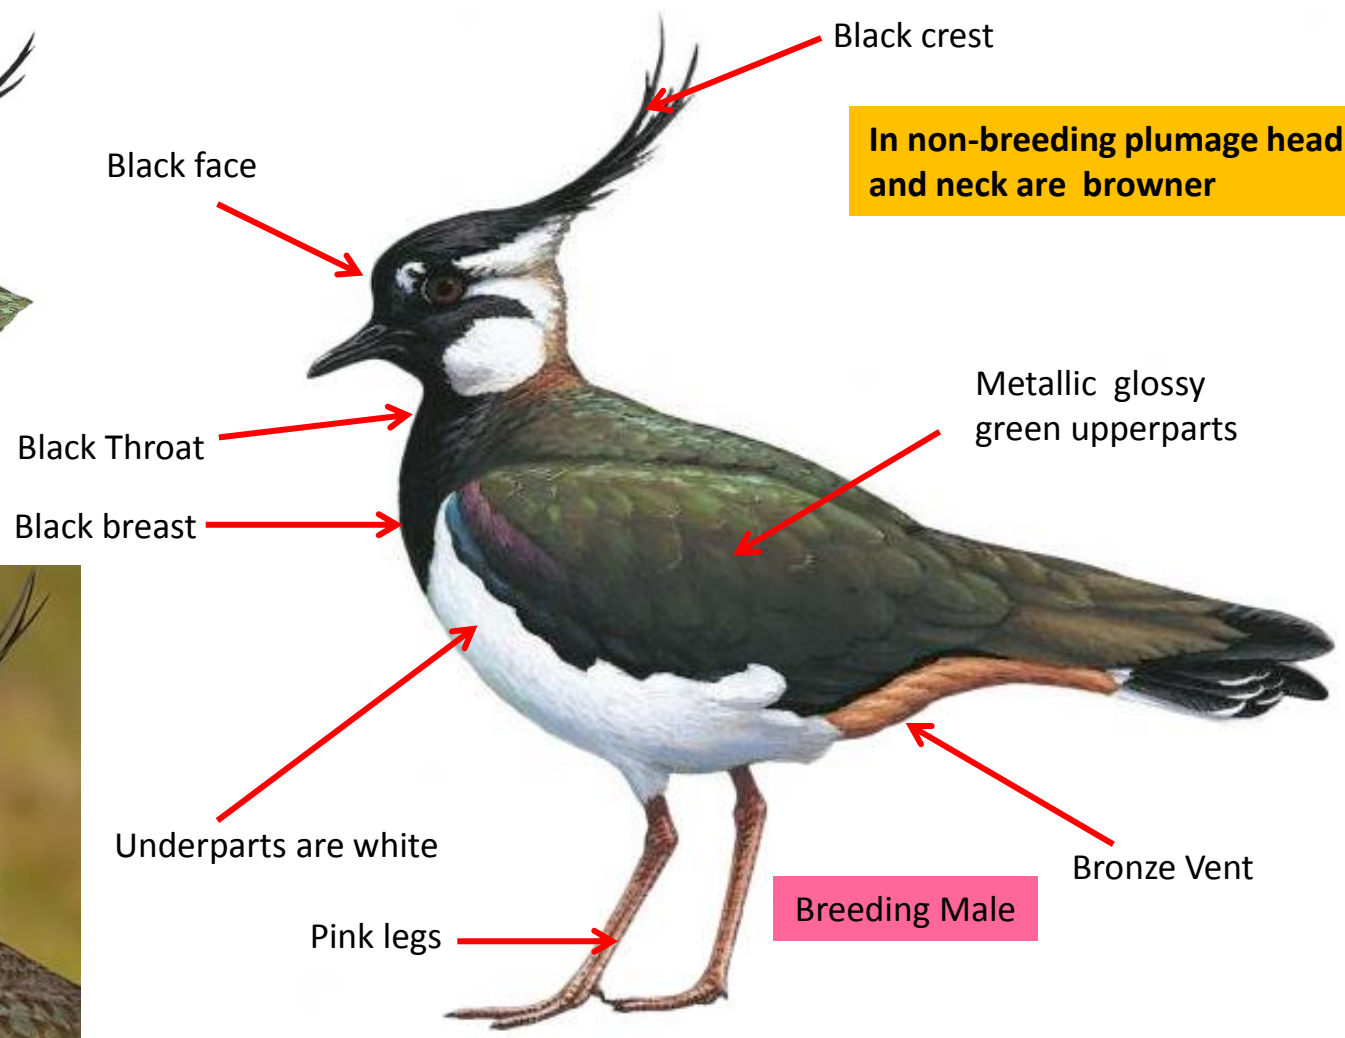

Grey-headed Lapwing Identification Tips

Grey-headed Lapwing: *Vanellus cinereus* : Winter visitor to East and North East India (Sporadically spread across)

In non-breeding plumage, chin and throat white, streaked brown

In non-breeding plumage head and neck are browner

In non-breeding plumage, black breastband partially obscured

Breeding

Difference from Male

Difference from Breeding plumage

Important id point

Northern Lapwing Identification Tips

Northern Lapwing : *Vanellus vanellus* : Winter visitor to North India and Gujarat.

Breeding Female

Non-breeding

Breeding Male

Difference from Male

Difference from Breeding plumage

Important id point

Reference : Birds of Indian Subcontinent
Inskipp and Grimmett
www.HBW.com

Red-Wattled Lapwing Identification Tips

Red-Wattled Lapwing : *Vanellus indicus*: Widespread Resident in India

River Lapwing Identification Tips

River Lapwing : *Vanellus duvaucelii* : Resident in North ,East, North East India (Also Odisha, and northern Andhra)