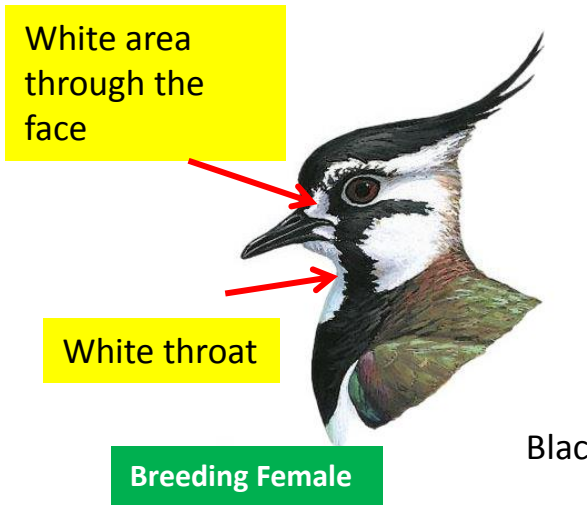

Grey-headed Lapwing Identification Tips

Grey-headed Lapwing: *Vanellus cinereus* : Winter visitor to East and North East India (Sporadically spread across)

In non-breeding plumage, chin and throat white, streaked brown

In non-breeding plumage head and neck are browner

In non-breeding plumage, black breastband partially obscured

Breeding

Difference from Male

Difference from Breeding plumage

Important id point

Northern Lapwing Identification Tips

Northern Lapwing : *Vanellus vanellus* : Winter visitor to North India and Gujarat.

Breeding Female

Non-breeding

Breeding Male

Difference from Male

Difference from Breeding plumage

Important id point

Reference : Birds of Indian Subcontinent
Inskipp and Grimmett
www.HBW.com