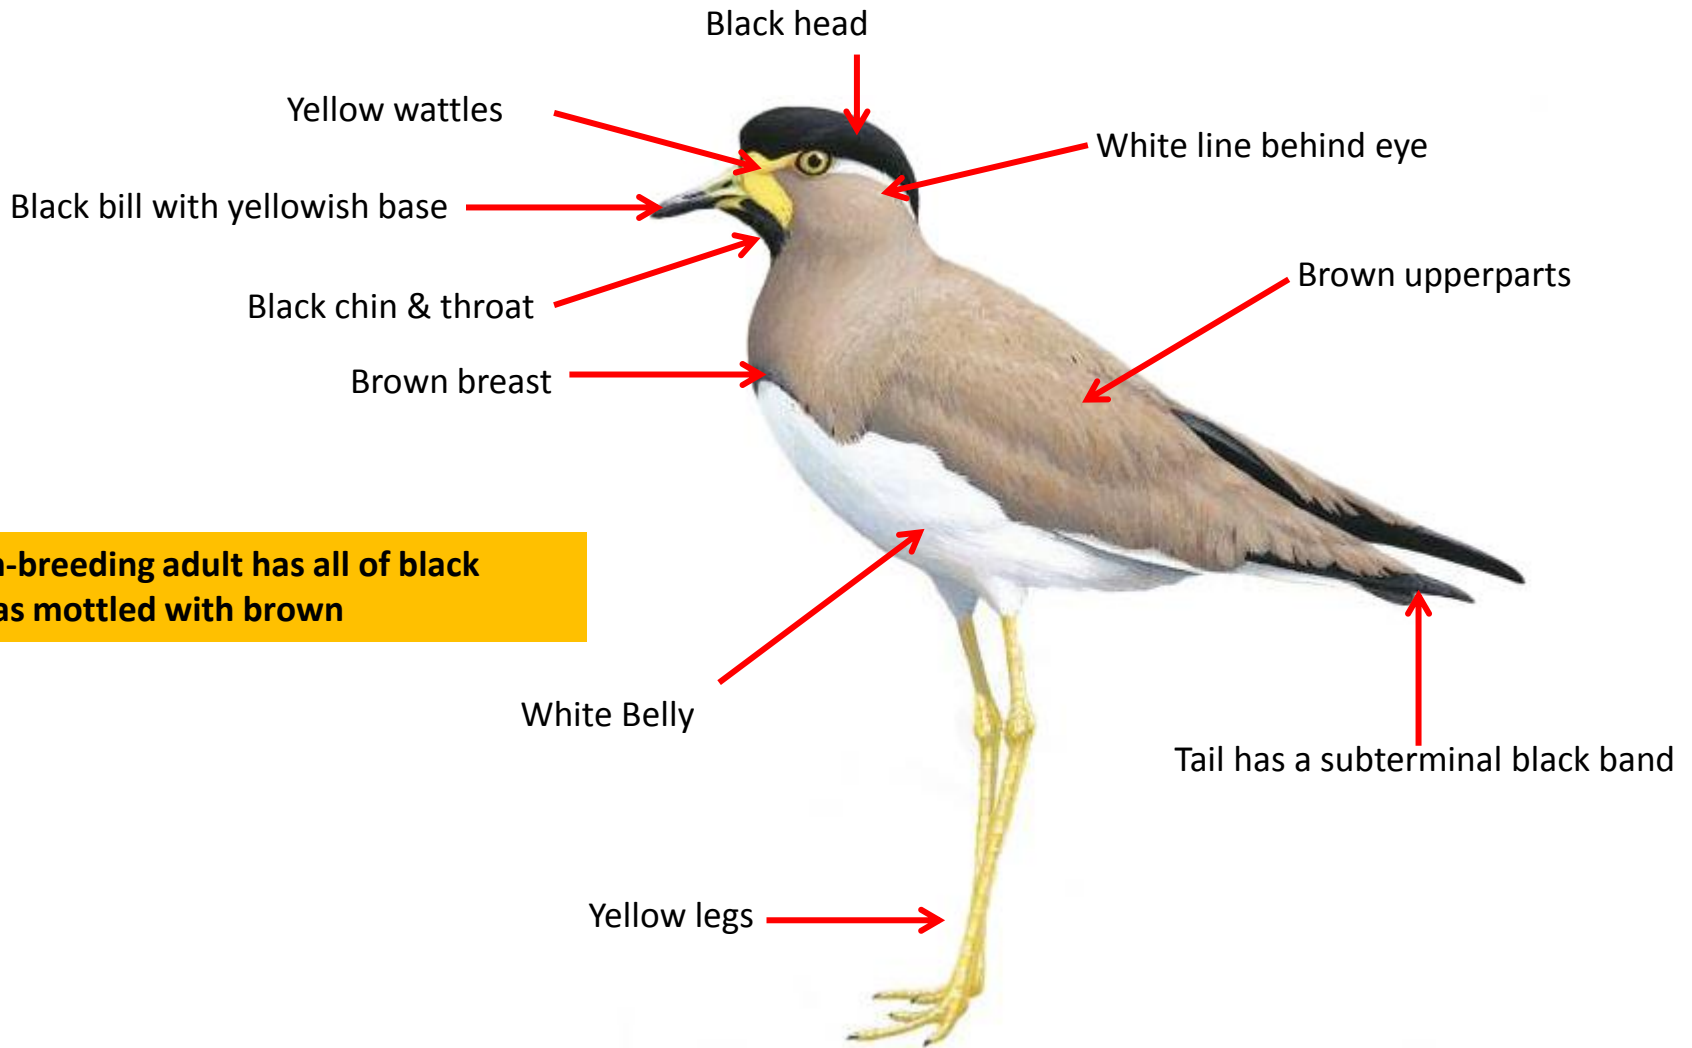

Northern Lapwing : *Vanellus vanellus* : Winter visitor to North India and Gujarat.

Breeding Female

Non-breeding

Breeding Male

Difference from Male

Difference from Breeding plumage

Important id point

Reference : Birds of Indian Subcontinent
Inskipp and Grimmett
www.HBW.com

Red-Wattled Lapwing Identification Tips

Red-Wattled Lapwing : *Vanellus indicus*: Widespread Resident in India

River Lapwing Identification Tips

River Lapwing : *Vanellus duvaucelii* : Resident in North ,East, North East India (Also Odisha, and northern Andhra)

Sociable Lapwing Identification Tips

Sociable Lapwing : *Vanellus gregarius*: Winter visitor to North & North West India

White-tailed Lapwing Identification Tips

White-tailed Lapwing : *Vanellus leucurus* : Winter visitor in North West India

Yellow-wattled Lapwing Identification Tips

Yellow-wattled Lapwing : *Vanellus malabaricus* s : Widespread Resident in India

Lapwings in Flight

Grey-headed Lapwing

Red-wattled Lapwing

Northern Lapwing

Sociable Lapwing