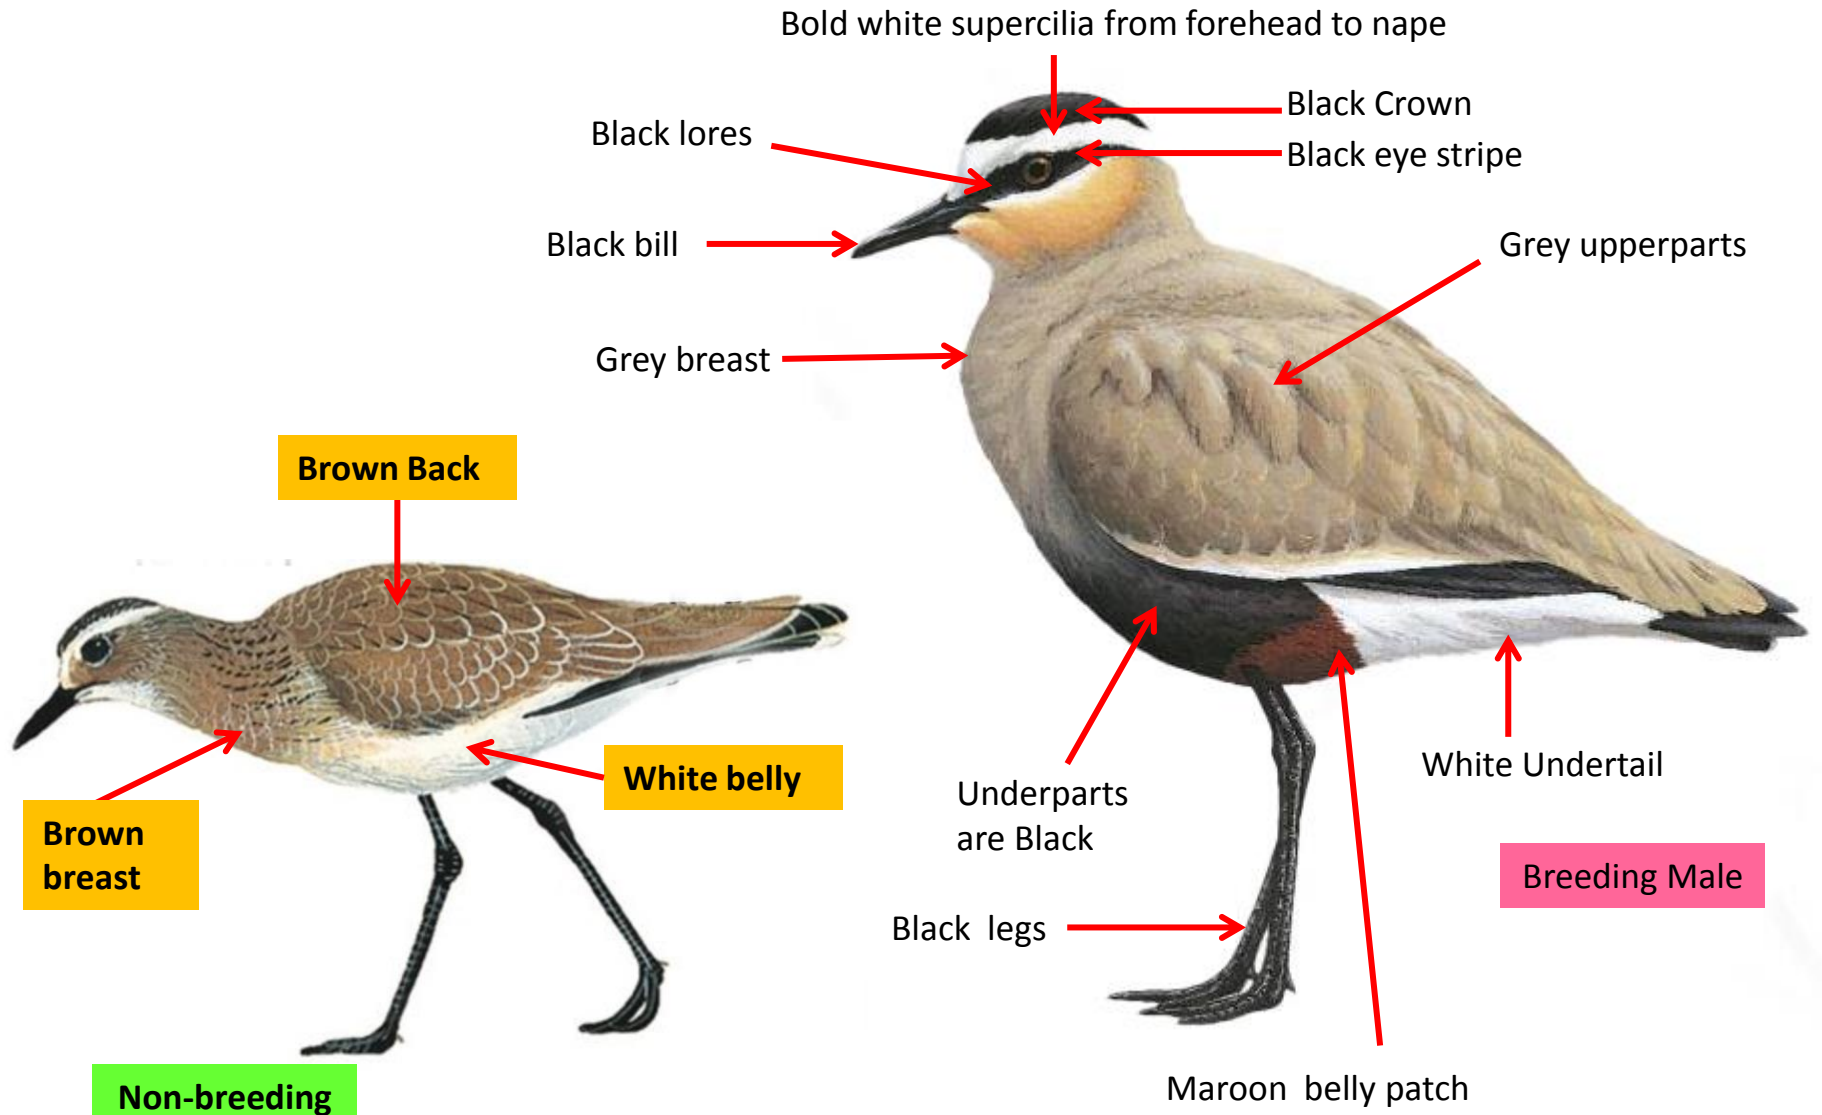

In non-breeding plumage head and neck are browner

In non-breeding plumage, black breastband partially obscured

Breeding

Difference from Male

Difference from Breeding plumage

Important id point

Northern Lapwing Identification Tips

Northern Lapwing : *Vanellus vanellus* : Winter visitor to North India and Gujarat.

Breeding Female

Non-breeding

Breeding Male

Difference from Male

Difference from Breeding plumage

Important id point

Reference : Birds of Indian Subcontinent
Inskipp and Grimmett
www.HBW.com

Red-Wattled Lapwing Identification Tips

Red-Wattled Lapwing : *Vanellus indicus*: Widespread Resident in India

River Lapwing Identification Tips

River Lapwing : *Vanellus duvaucelii* : Resident in North ,East, North East India (Also Odisha, and northern Andhra)

Sociable Lapwing Identification Tips

Sociable Lapwing : *Vanellus gregarius*: Winter visitor to North & North West India

White-tailed Lapwing Identification Tips

White-tailed Lapwing : *Vanellus leucurus* : Winter visitor in North West India