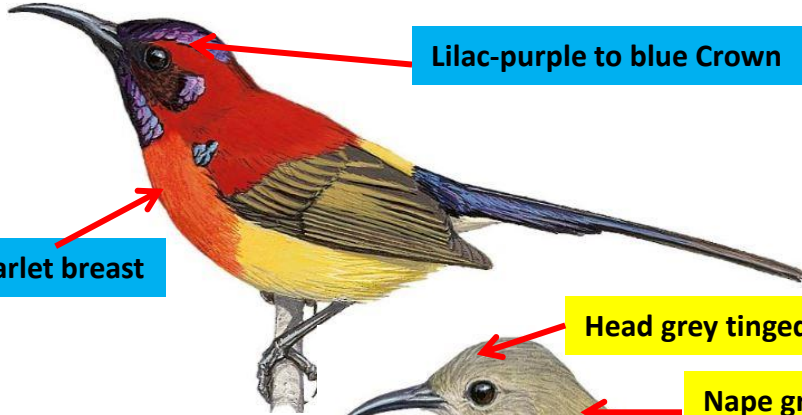

Metallic violet crown

Lilac-purple Crown

Paler yellow on back

Unstreaked breast

Crimson Supercilium

Crimson Nape

Crimson back

Yellow lower back

Metallic violet throat

Yellow breast streaked scarlet

Wing dark brown, broadly edged yellowish-olive

Metallic purple-blue rump

Metallic purple-blue tail & upper tail coverts

Legs are dark brown

Male

A. g. isolata -Assam South of River Brahmaputra, Meghalaya, Nagaland, Manipur

Lilac-purple to blue Crown

Scarlet breast

Head grey tinged olive

Nape grey tinged olive

Grey throat

Upperparts olive-grey, mixed with yellow

Underparts yellowish-grey

Graduated tail tipped whitish