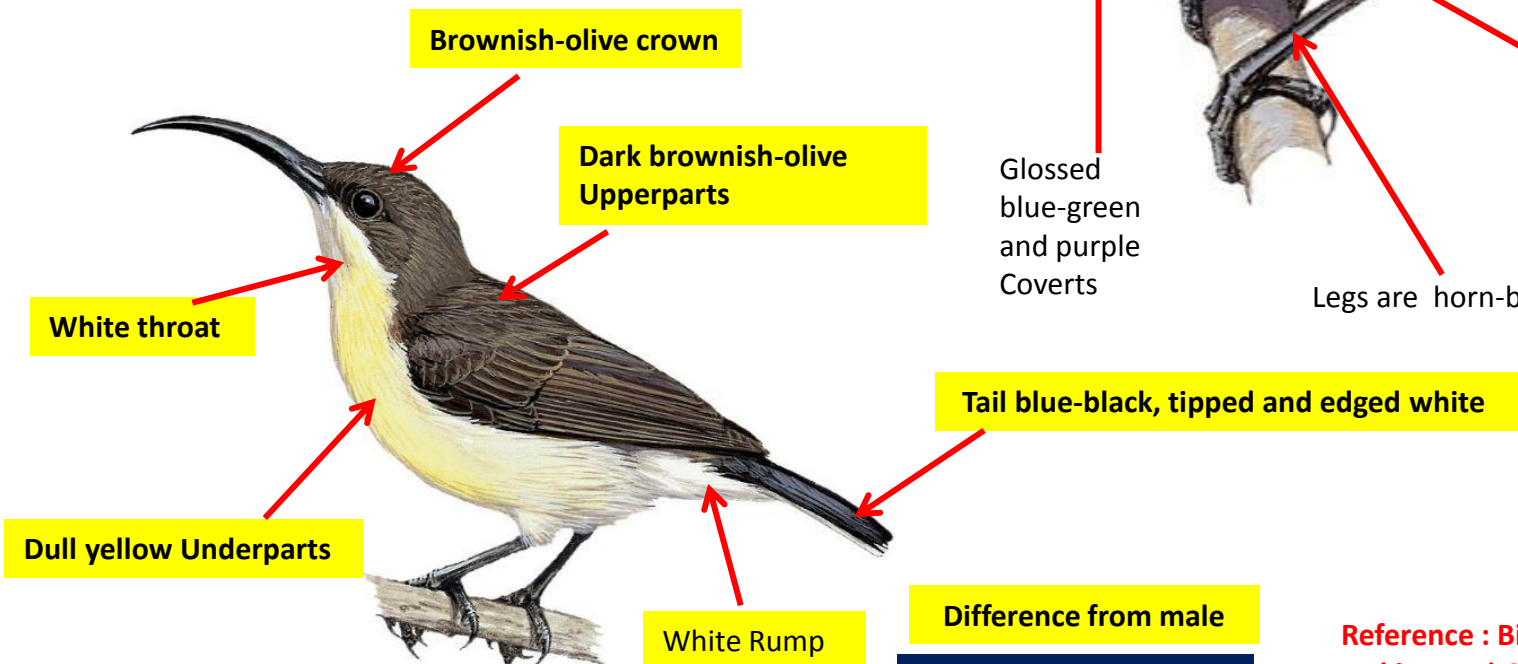

Yellowish underparts

Female

Difference from male

Difference from nominate

Important id point

Loten's Sunbird Identification Tips

Loten's Sunbird: *Cinnyris lotenius*: Resident of West & Southern peninsular India

Female

Important id point

Mrs Gould's Sunbird Identification Tips

Mrs Gould's Sunbird : *Aethopyga gouldiae*: Resident of Resident of Himalayas & hills of North East India

A. g. dabryii -East Nagaland

Bill is dark brown, lower mandible paler