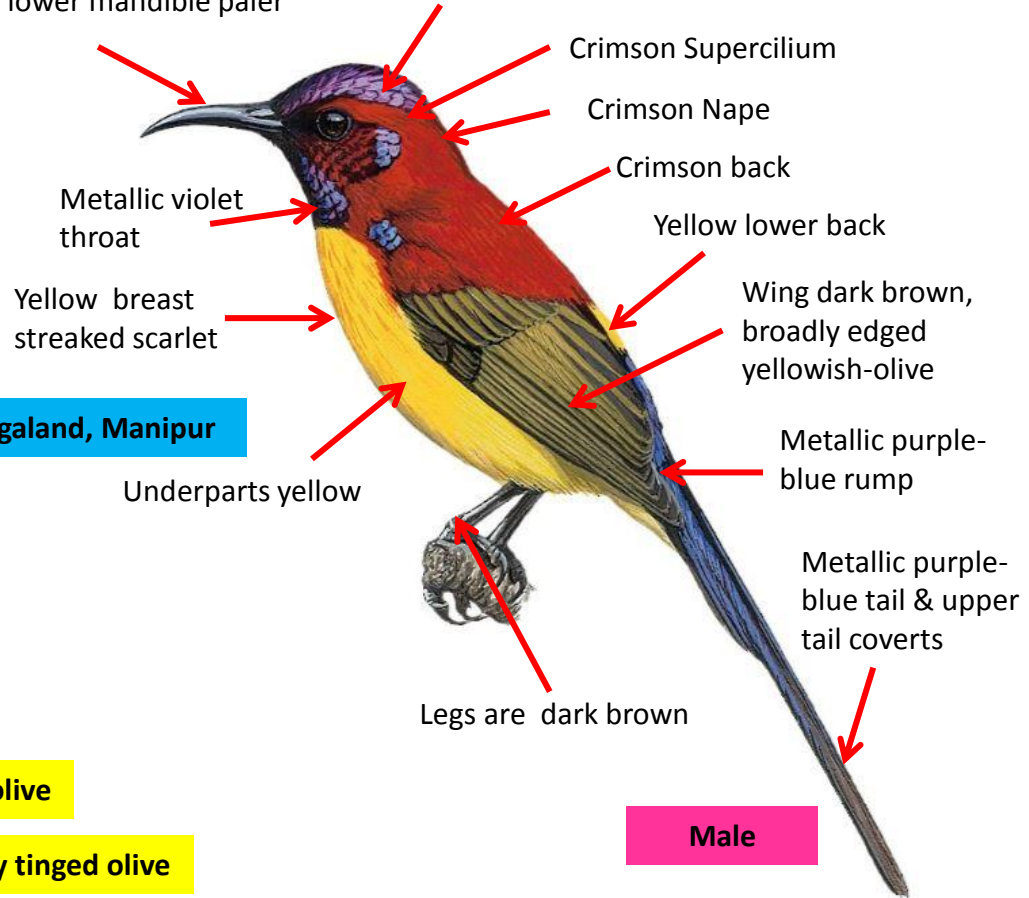

Yellowish underparts

Female

Difference from male

Difference from nominate

Important id point

Loten's Sunbird Identification Tips

Loten's Sunbird: *Cinnyris lotenius*: Resident of West & Southern peninsular India

Female

Important id point

Mrs Gould's Sunbird Identification Tips

Mrs Gould's Sunbird : *Aethopyga gouldiae*: Resident of Resident of Himalayas & hills of North East India

A. g. dabryii -East Nagaland

Bill is dark brown, lower mandible paler

Metallic violet crown

Lilac-purple Crown

Paler yellow on back

Unstreaked breast

Crimson Supercilium

Crimson Nape

Crimson back

Yellow lower back

Metallic violet throat

Yellow breast streaked scarlet

Wing dark brown, broadly edged yellowish-olive

Metallic purple-blue rump

Metallic purple-blue tail & upper tail coverts

Legs are dark brown

Male

A. g. isolata -Assam South of River Brahmaputra, Meghalaya, Nagaland, Manipur