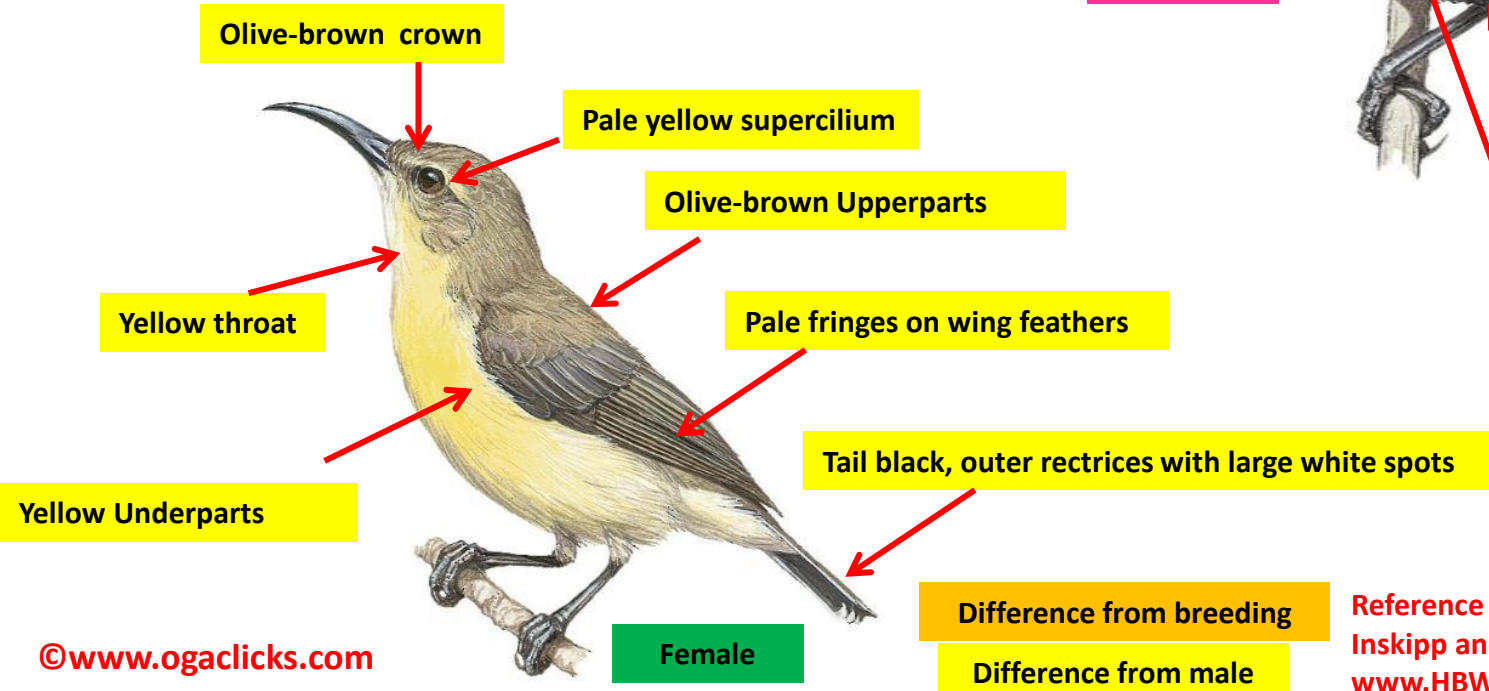

Female

Difference from nominate

Difference from male

Reference : Birds of Indian Subcontinent Inskipp and Grimmett
www.HBW.com

Olive-backed Sunbird Identification Tips

Olive-backed Sunbird : *Cinnyris jugularis* : Resident of Andaman & Nicobar Islands in India

Difference from male
Important id point

Reference : Birds of Indian Subcontinent
Inskipp and Grimmett
www.HBW.com

Purple Sunbird Identification Tips

Purple Sunbird : *Cinnyris asiaticus*: Widespread resident in India

Difference from breeding
Difference from male

Reference : Birds of Indian Subcontinent
Inskipp and Grimmett
www.HBW.com

Purple-rumped Sunbird Identification Tips

Purple-rumped Sunbird : *Leptocoma zeylonica*: Widespread resident of Central , East & South India