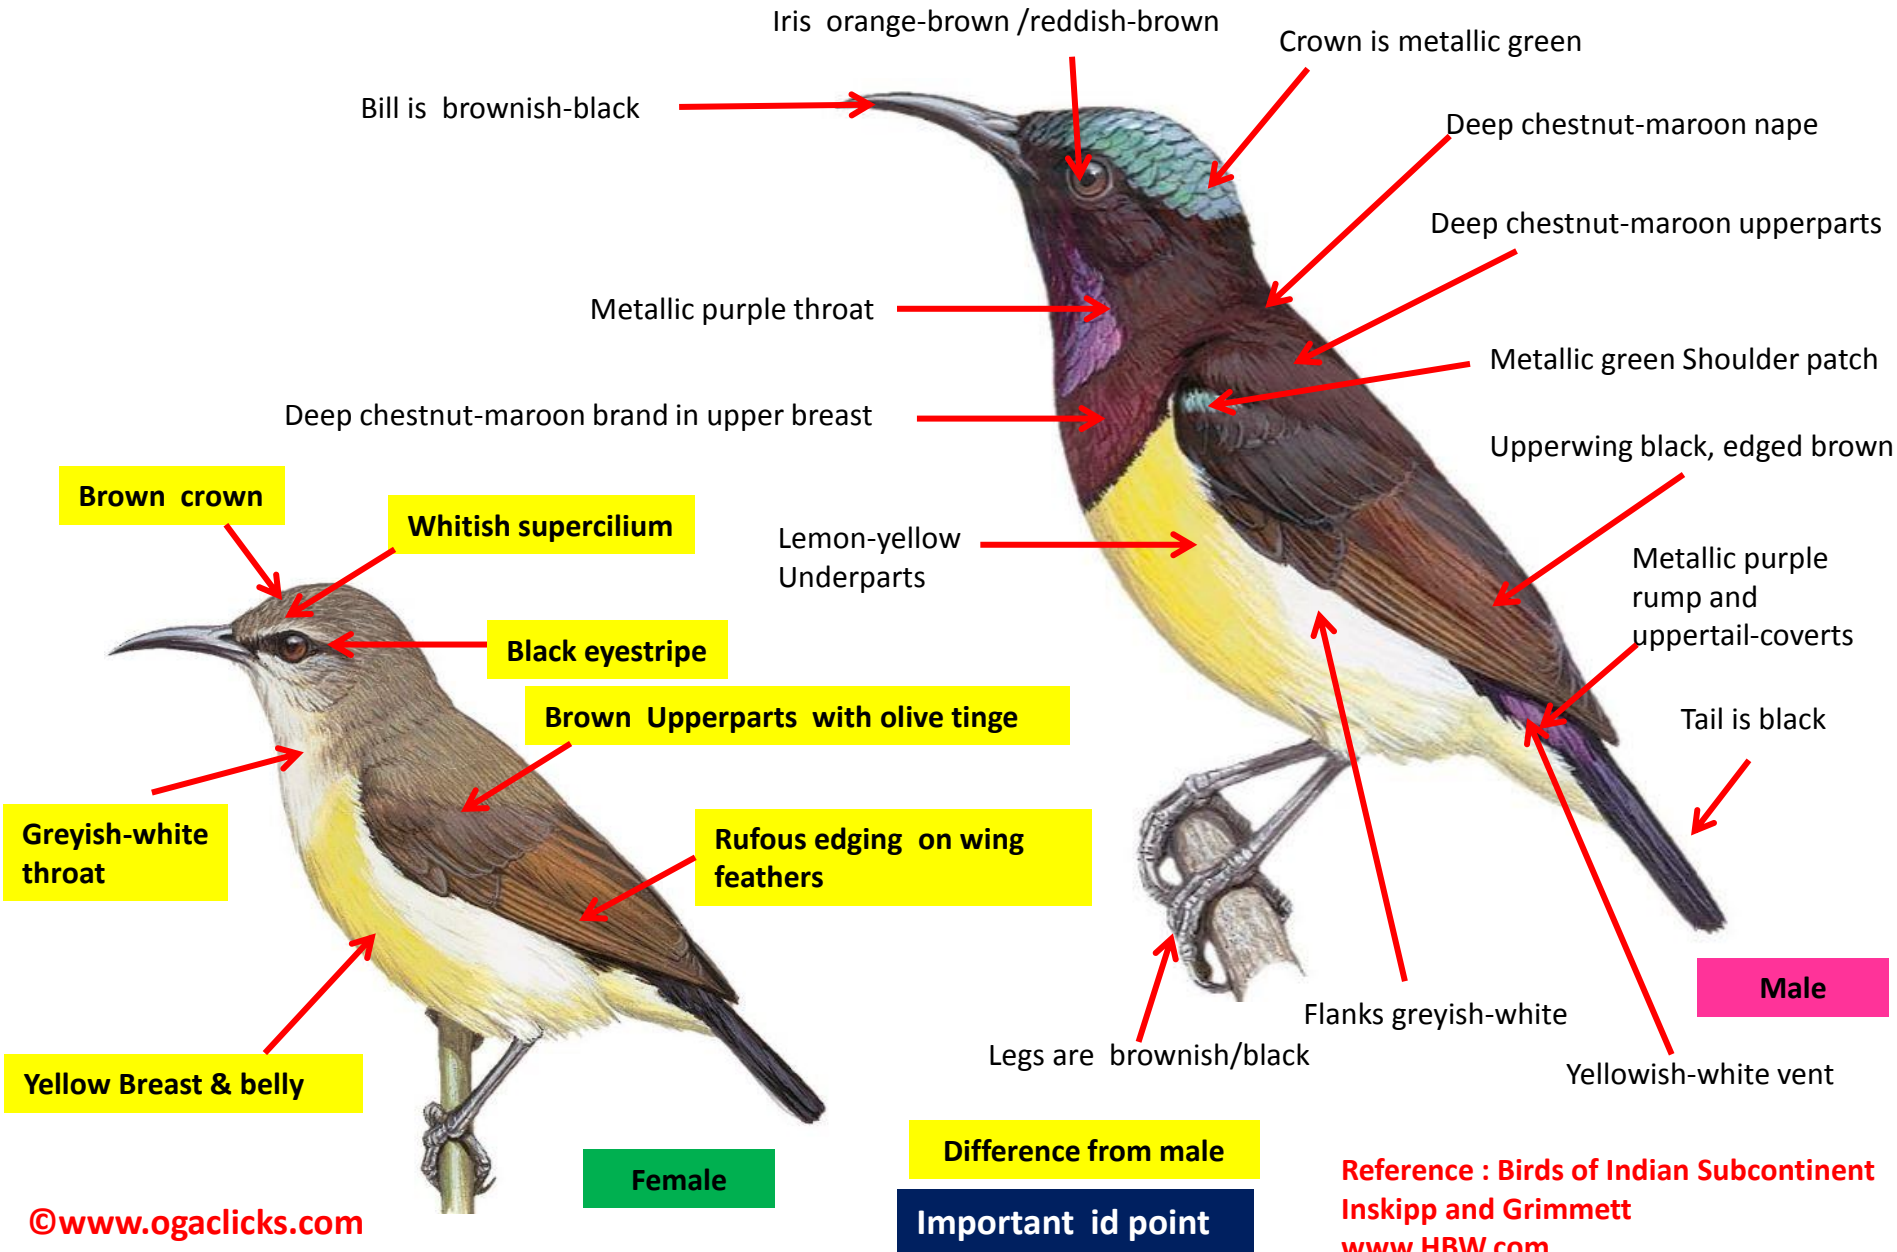

Metallic violet throat

Yellow breast streaked scarlet

Wing dark brown, broadly edged yellowish-olive

Metallic purple-blue rump

Metallic purple-blue tail & upper tail coverts

Legs are dark brown

Male

A. g. isolata -Assam South of River Brahmaputra, Meghalaya, Nagaland, Manipur

Female

Difference from nominate

Difference from male

Reference : Birds of Indian Subcontinent Inskipp and Grimmett
www.HBW.com

Olive-backed Sunbird Identification Tips

Olive-backed Sunbird : *Cinnyris jugularis* : Resident of Andaman & Nicobar Islands in India

Difference from male
Important id point

Reference : Birds of Indian Subcontinent
Inskipp and Grimmett
www.HBW.com

Purple Sunbird Identification Tips

Purple Sunbird : *Cinnyris asiaticus*: Widespread resident in India

Difference from breeding
Difference from male

Reference : Birds of Indian Subcontinent
Inskipp and Grimmett
www.HBW.com

Purple-rumped Sunbird Identification Tips

Purple-rumped Sunbird : *Leptocoma zeylonica*: Widespread resident of Central , East & South India