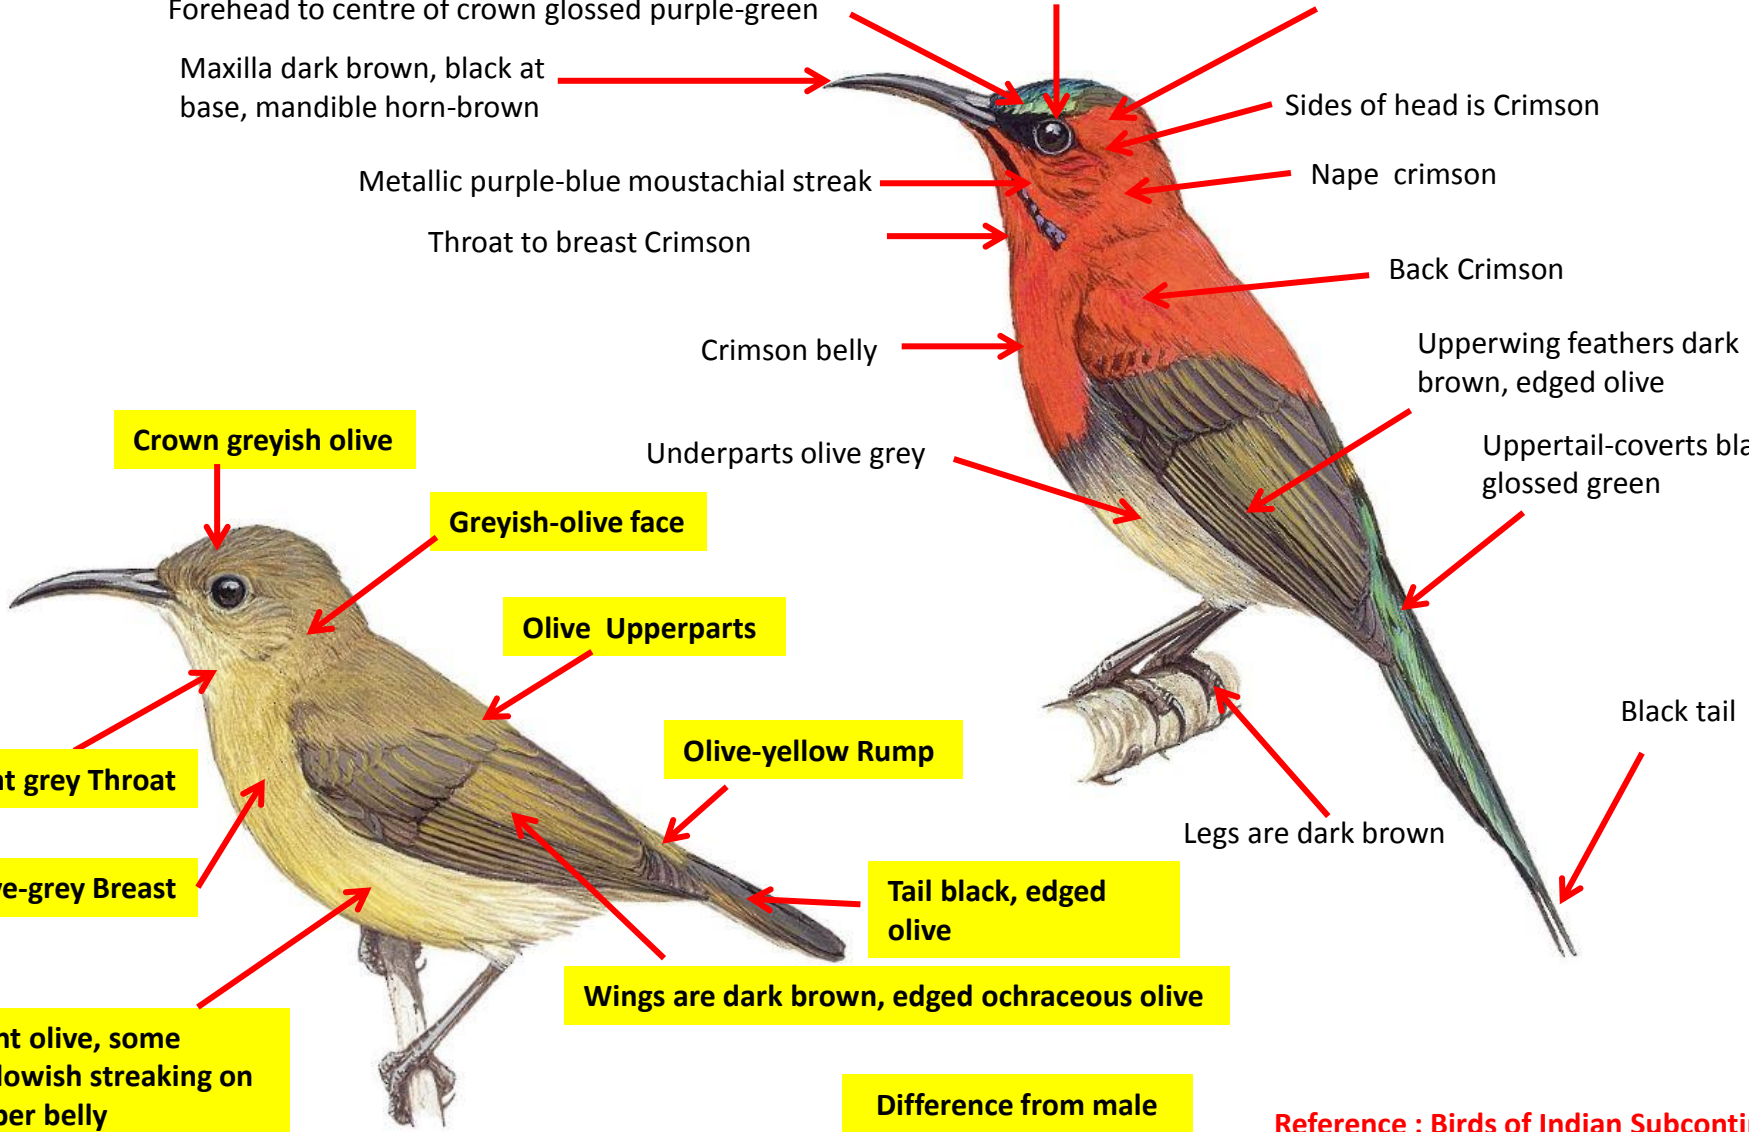

List of Sunbirds found in India

Sno.	Name	Binomial Name
1	Black-throated Sunbird	<i>Aethopyga saturata</i>
2	Crimson Sunbird	<i>Aethopyga siparaja</i>
3	Crimson-backed Sunbird	<i>Leptocoma minima</i>
4	Fire-tailed Sunbird	<i>Aethopyga ignicauda</i>
5	Green-tailed Sunbird	<i>Aethopyga nipalensis</i>
6	Loten's Sunbird	<i>Cinnyris lotenius</i>
7	Mrs Gould's Sunbird	<i>Aethopyga gouldiae</i>
8	Olive-backed Sunbird	<i>Cinnyris jugularis</i>
9	Purple Sunbird	<i>Cinnyris asiaticus</i>
10	Purple-rumped Sunbird	<i>Leptocoma zeylonica</i>
11	Purple-throated Sunbird	<i>Leptocoma sperata</i>
12	Ruby-cheeked Sunbird	<i>Chalcoparia singalensis</i>
13	Vigors's Sunbird	<i>Aethopyga siparaja vigorsii</i>

Crown greyish olive

Greyish-olive face

Olive Upperparts

Olive-yellow Rump

Light grey Throat

Olive-grey Breast

Light olive, some yellowish streaking on upper belly

Tail black, edged olive

Wings are dark brown, edged ochraceous olive

Difference from male

Important id point

Reference : **Birds of Indian Subcontinent**
Inskipp and Grimmett
www.HBW.com

Crimson-backed Sunbird Identification Tips

Crimson-backed Sunbird : *Leptocoma minima*: Resident of Hills of South West India

Crown greyish olive

Greyish-olive face

Olive Upperparts

Rump and uppertail-coverts deep maroon-crimson

Dull yellow Throat

Dull yellow Breast