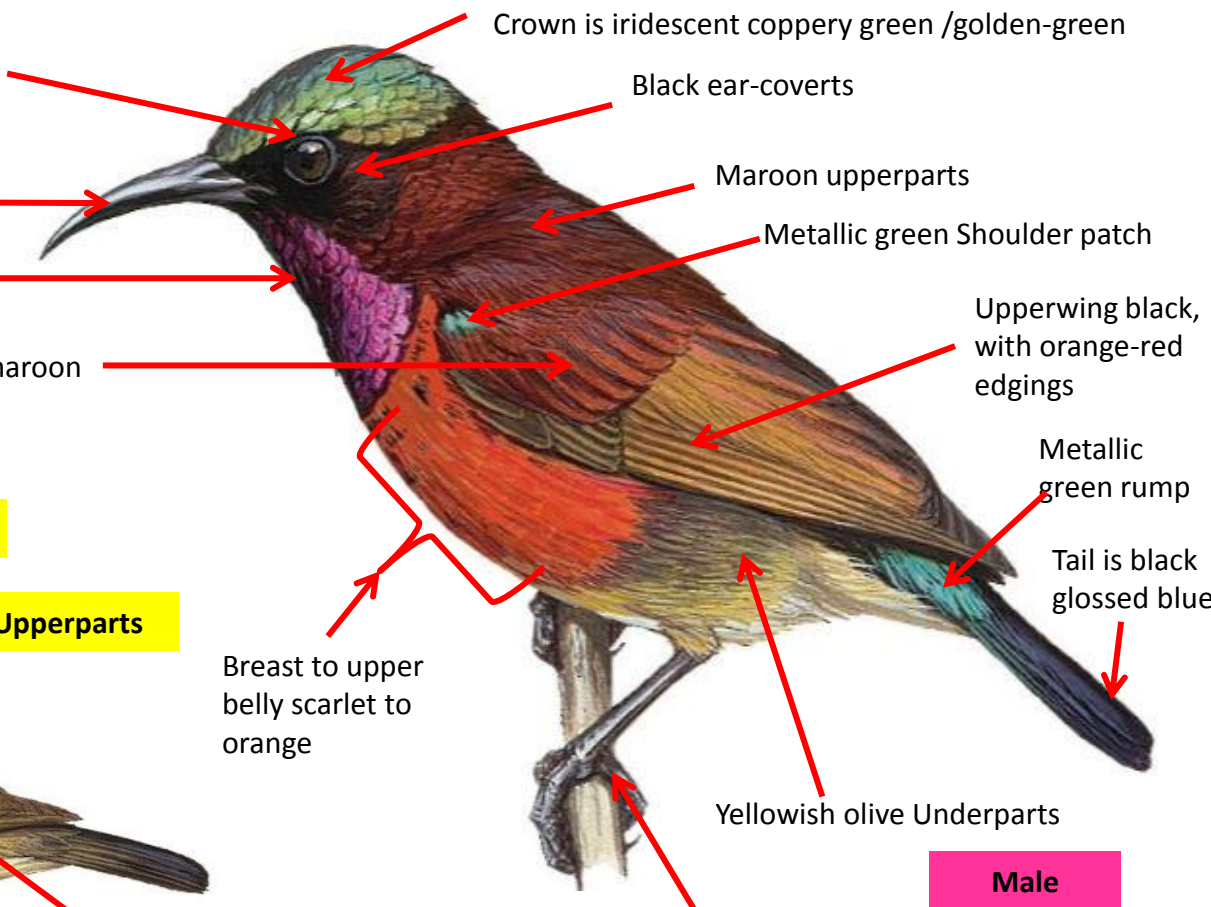

Difference from breeding
Difference from male

Reference : Birds of Indian Subcontinent
Inskipp and Grimmett
www.HBW.com

Purple-rumped Sunbird Identification Tips

Purple-rumped Sunbird : *Leptocoma zeylonica*: Widespread resident of Central , East & South India

Bill is black

Maroon upperparts

Chin and throat iridescent purple or violet-purple

Metallic green Shoulder patch

Wing coverts are maroon

Upperwing black, with orange-red edgings

Metallic green rump

Tail is black glossed blue

Olive-green crown

Yellow supercilium

Olive Green Upperparts

Breast to upper belly scarlet to orange

Yellowish olive Underparts

Legs are brownish/black

Male

Brownish edging on wing feathers

Female

Difference from male

Important id point

Reference : Birds of Indian Subcontinent
Inskipp and Grimmett
www.HBW.com

Ruby-cheeked Sunbird Identification Tips- *C. s. assamensis*

Ruby-cheeked Sunbird : *Chalcoparia singalensis assamensis* : Resident of Central & East Himalayas & North East India