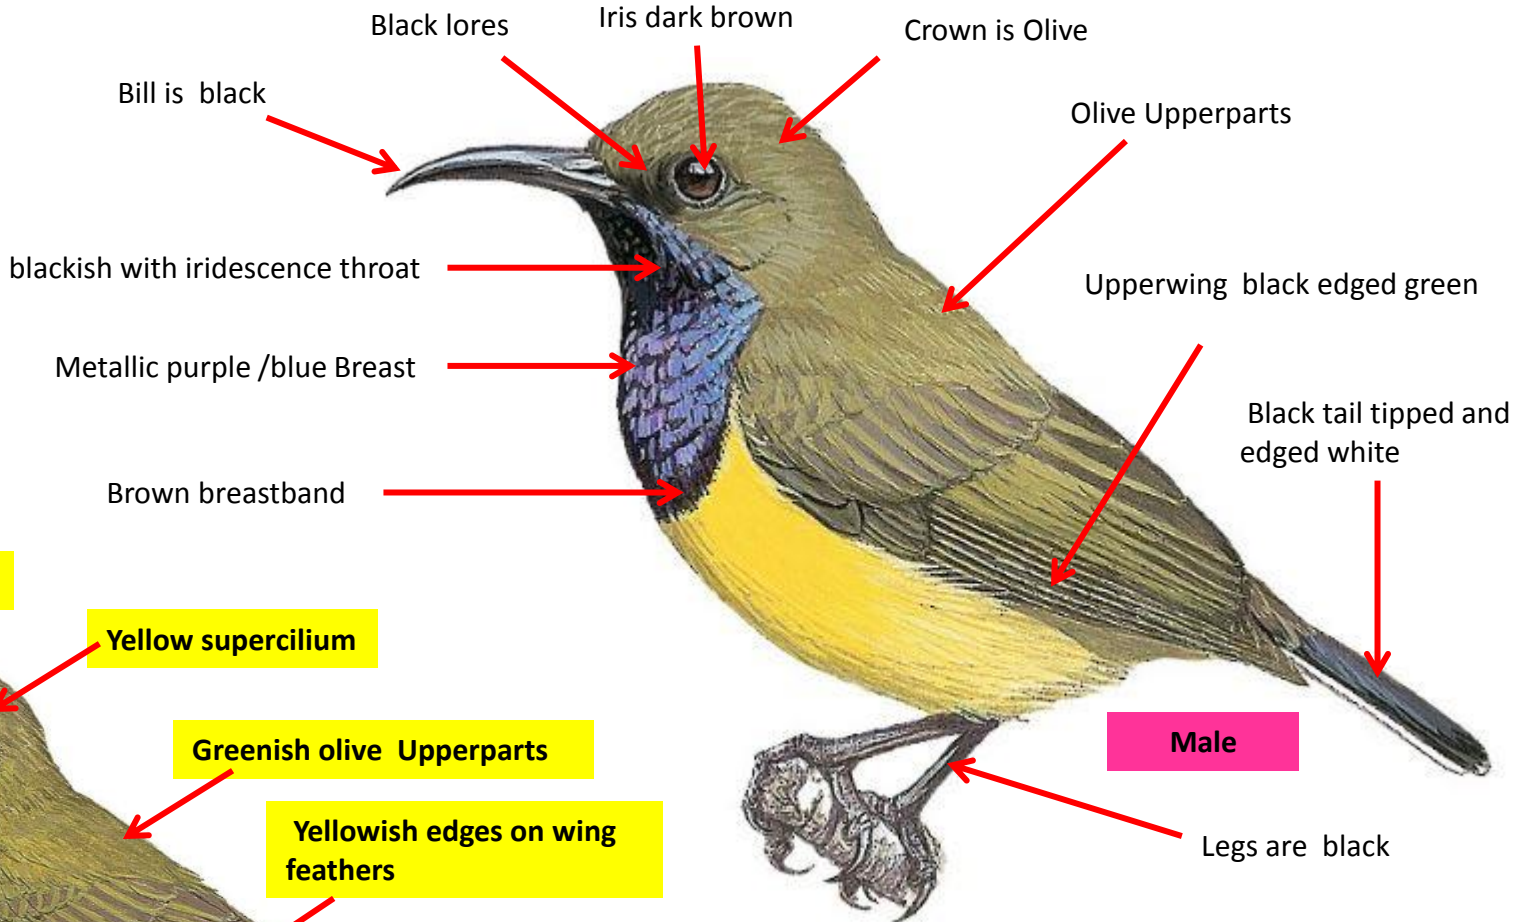

Metallic violet throat

Yellow breast streaked scarlet

Wing dark brown, broadly edged yellowish-olive

Metallic purple-blue rump

Metallic purple-blue tail & upper tail coverts

Legs are dark brown

Male

A. g. isolata -Assam South of River Brahmaputra, Meghalaya, Nagaland, Manipur

Female

Difference from nominate

Difference from male

Reference : Birds of Indian Subcontinent Inskipp and Grimmett
www.HBW.com

Olive-backed Sunbird Identification Tips

Olive-backed Sunbird : *Cinnyris jugularis* : Resident of Andaman & Nicobar Islands in India

Difference from male
Important id point

Reference : Birds of Indian Subcontinent
Inskipp and Grimmett
www.HBW.com

Purple Sunbird Identification Tips

Purple Sunbird : *Cinnyris asiaticus*: Widespread resident in India

Difference from breeding
Difference from male

Reference : Birds of Indian Subcontinent
Inskipp and Grimmett
www.HBW.com

Purple-rumped Sunbird Identification Tips

Purple-rumped Sunbird : *Leptocoma zeylonica*: Widespread resident of Central , East & South India