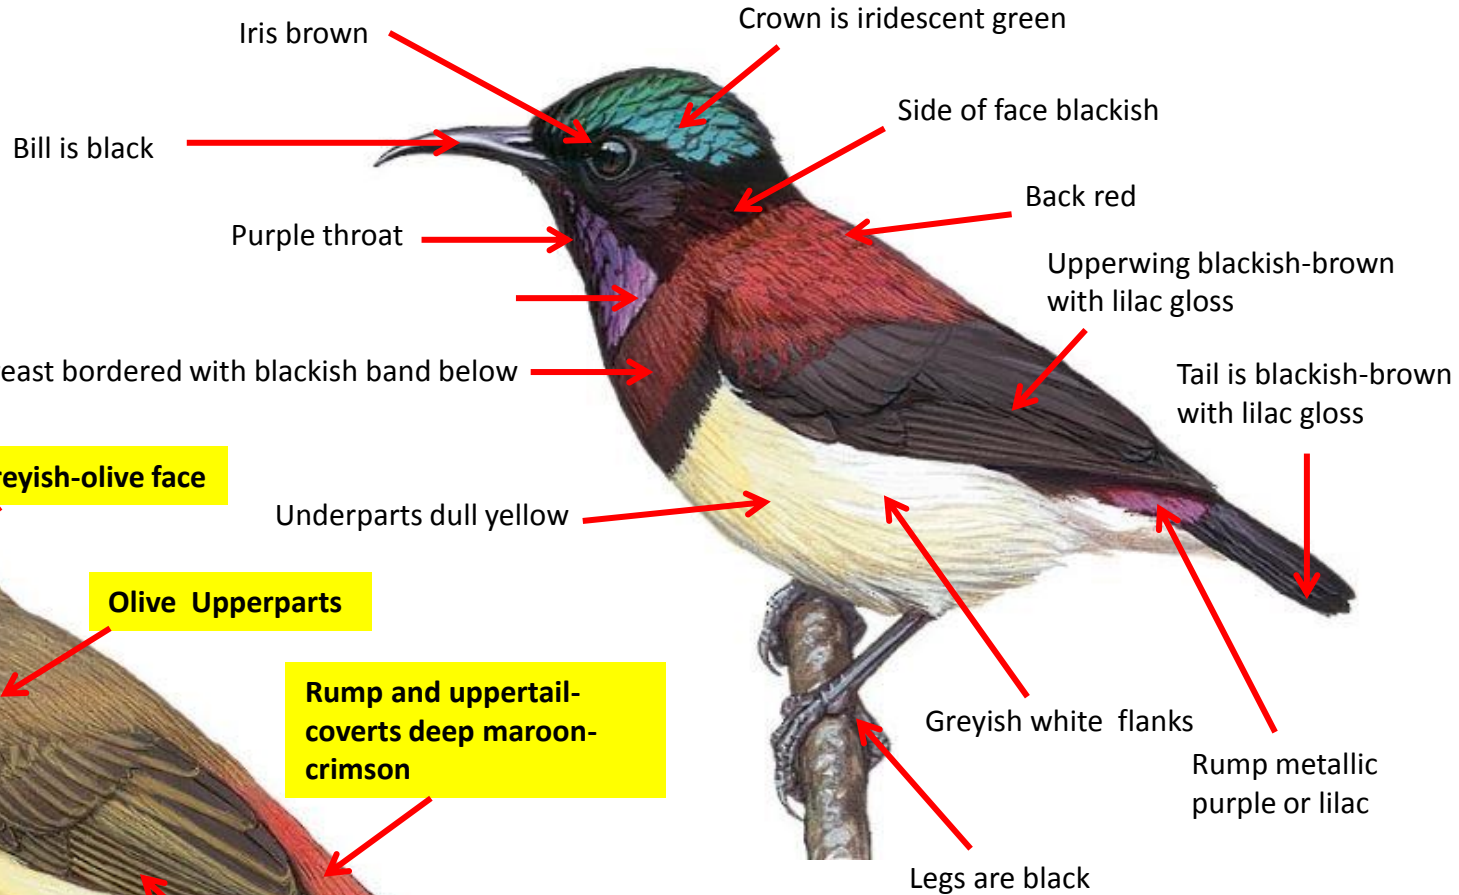

Wings are dark brown, edged ochraceous olive

Difference from male

Important id point

Reference : **Birds of Indian Subcontinent**
Inskipp and Grimmett
www.HBW.com

Crimson-backed Sunbird Identification Tips

Crimson-backed Sunbird : *Leptocoma minima*: Resident of Hills of South West India

Crown greyish olive

Greyish-olive face

Olive Upperparts

Rump and uppertail-coverts deep maroon-crimson

Dull yellow Throat

Dull yellow Breast

Dull yellow Underparts

Tail black, edged olive

Wings are dark brown, edged brown and olive

Difference from male

Important id point

Fire-tailed Sunbird Identification Tips

Fire-tailed Sunbird : *Aethopyga ignicauda* : Resident of Himalayas & hills of North East India

Crown is metallic purple-blue

Bill is blackish-brown.

Side of face blackish

Scarlet hindneck

Scarlet Upperparts

Upperwing olive

Metallic purple-blue throat

Yellow breast, washed orange / scarlet