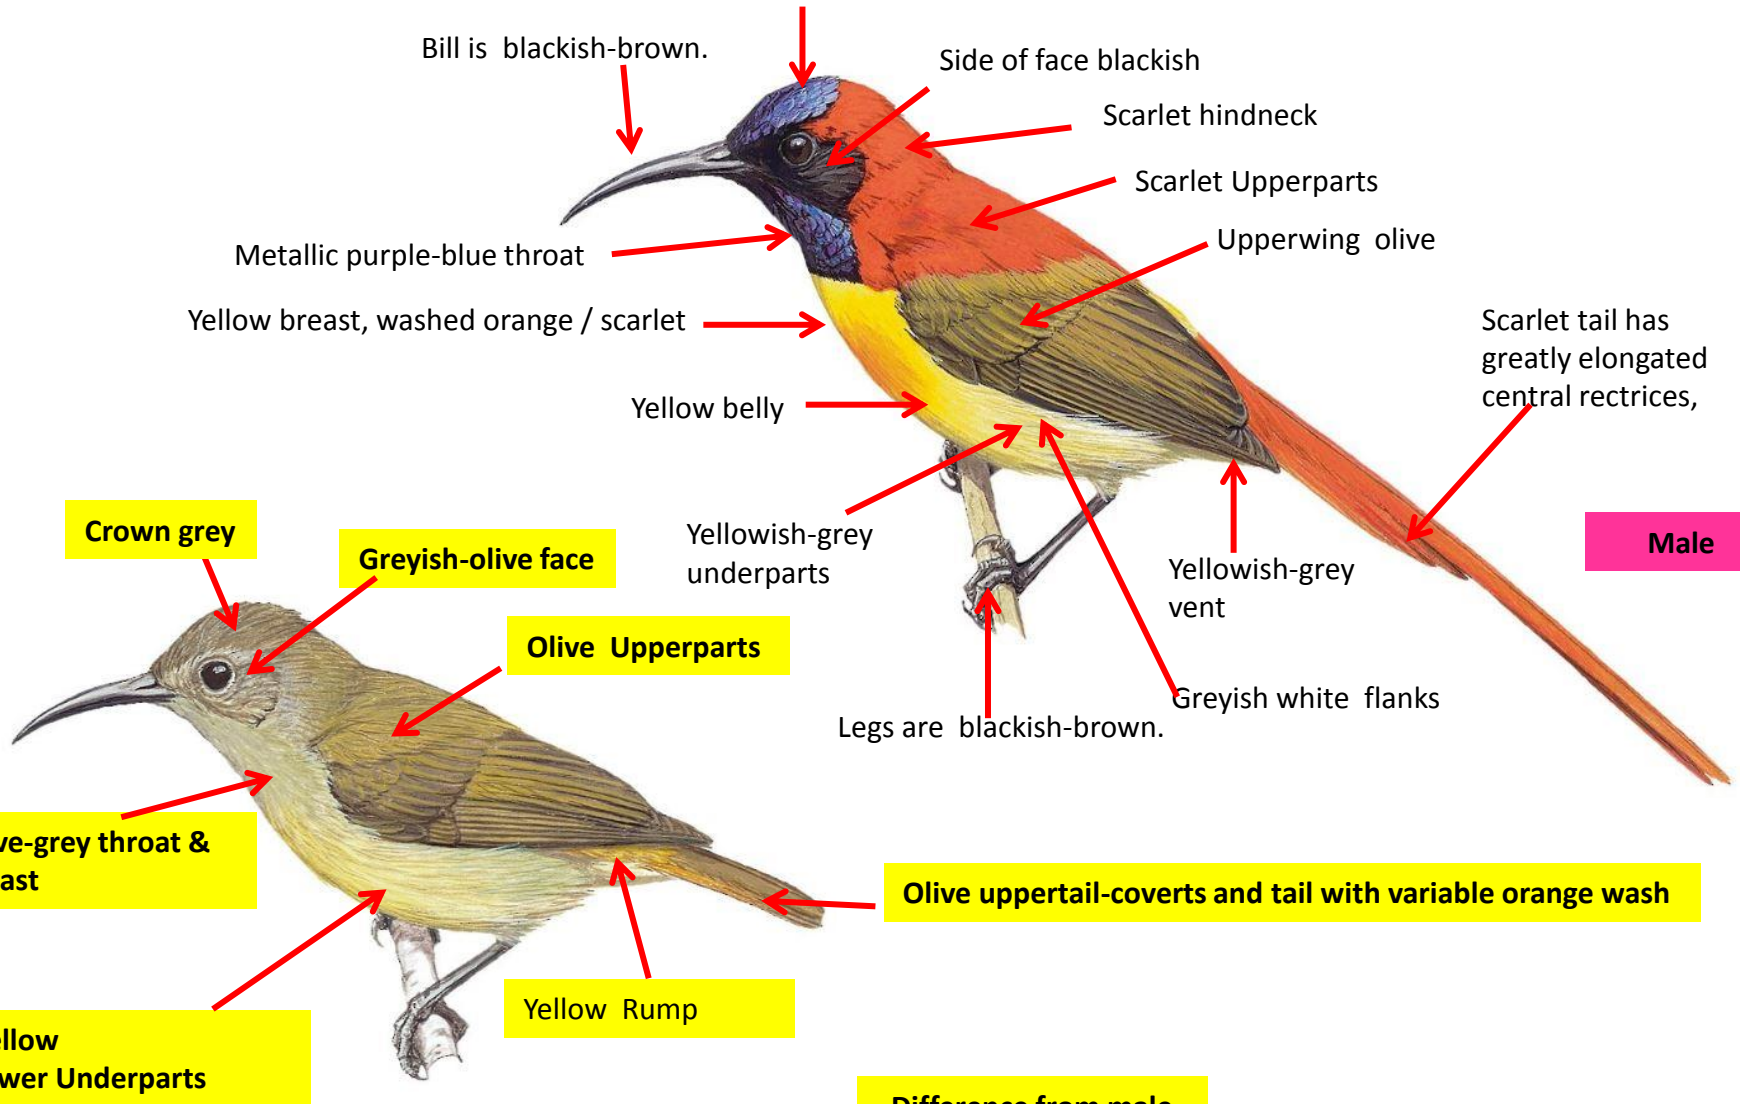

Fire-tailed Sunbird Identification Tips

Fire-tailed Sunbird : *Aethopyga ignicauda* : Resident of Himalayas & hills of North East India

Crown is metallic purple-blue

Bill is blackish-brown.

Side of face blackish

Scarlet hindneck

Scarlet Upperparts

Upperwing olive

Metallic purple-blue throat

Yellow breast, washed orange / scarlet

Yellow belly

Scarlet tail has greatly elongated central rectrices,

Yellowish-grey underparts

Yellowish-grey vent

Greyish white flanks

Legs are blackish-brown.

Male

Crown grey

Greyish-olive face

Olive Upperparts

Olive-grey throat & breast

Olive uppertail-coverts and tail with variable orange wash

Yellow lower Underparts

Yellow Rump

Difference from male

Female

Important id point

Reference : Birds of Indian Subcontinent
Inskipp and Grimmett
www.HBW.com