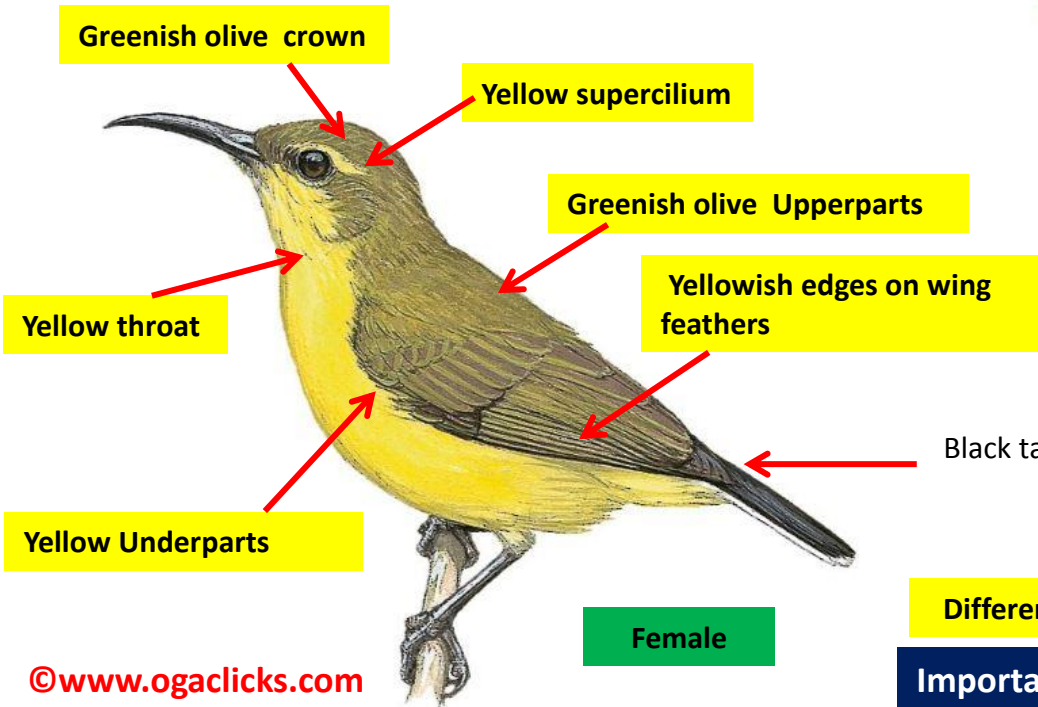

Lilac-purple to blue Crown

Scarlet breast

Head grey tinged olive

Nape grey tinged olive

Grey throat

Upperparts olive-grey, mixed with yellow

Underparts yellowish-grey

Graduated tail tipped whitish

Female

Difference from nominate

Difference from male

Reference : Birds of Indian Subcontinent Inskipp and Grimmett
www.HBW.com

Olive-backed Sunbird Identification Tips

Olive-backed Sunbird : *Cinnyris jugularis* : Resident of Andaman & Nicobar Islands in India

Difference from male
Important id point

Reference : Birds of Indian Subcontinent
Inskipp and Grimmett
www.HBW.com

Purple Sunbird Identification Tips

Purple Sunbird : *Cinnyris asiaticus*: Widespread resident in India

Difference from breeding
Difference from male

Reference : Birds of Indian Subcontinent
Inskipp and Grimmett
www.HBW.com

Purple-rumped Sunbird Identification Tips

Purple-rumped Sunbird : *Leptocoma zeylonica*: Widespread resident of Central , East & South India