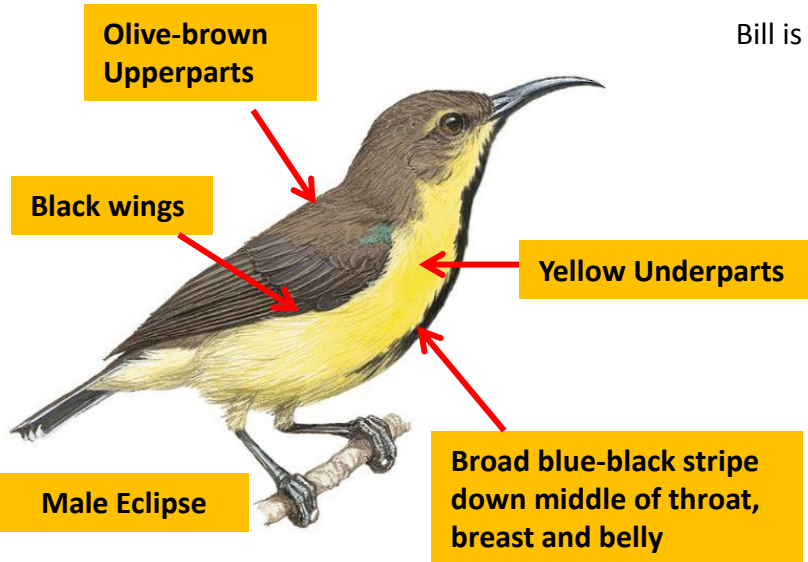

Lilac-purple to blue Crown

Scarlet breast

Head grey tinged olive

Nape grey tinged olive

Grey throat

Upperparts olive-grey, mixed with yellow

Underparts yellowish-grey

Graduated tail tipped whitish

Female

Difference from nominate

Difference from male

Reference : Birds of Indian Subcontinent Inskipp and Grimmett
www.HBW.com

Olive-backed Sunbird Identification Tips

Olive-backed Sunbird : *Cinnyris jugularis* : Resident of Andaman & Nicobar Islands in India

Difference from male
Important id point

Reference : Birds of Indian Subcontinent
Inskipp and Grimmett
www.HBW.com

Purple Sunbird Identification Tips

Purple Sunbird : *Cinnyris asiaticus*: Widespread resident in India

Difference from breeding
Difference from male

Reference : Birds of Indian Subcontinent
Inskipp and Grimmett
www.HBW.com

Purple-rumped Sunbird Identification Tips

Purple-rumped Sunbird : *Leptocoma zeylonica*: Widespread resident of Central , East & South India