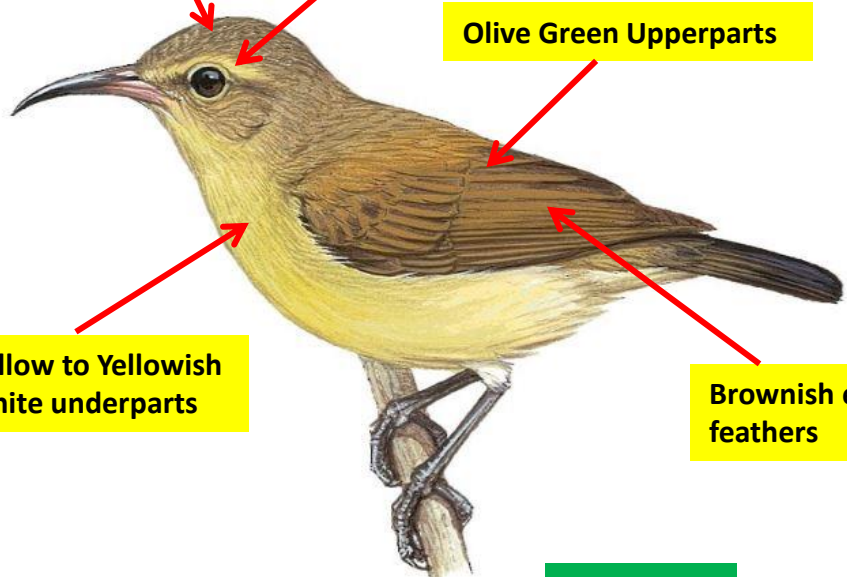

Bill is black

Maroon upperparts

Chin and throat iridescent purple or violet-purple

Metallic green Shoulder patch

Wing coverts are maroon

Upperwing black, with orange-red edgings

Metallic green rump

Tail is black glossed blue

Olive-green crown

Yellow supercilium

Olive Green Upperparts

Breast to upper belly scarlet to orange

Yellowish olive Underparts

Legs are brownish/black

Male

Brownish edging on wing feathers

Female

Difference from male

Important id point

Reference : Birds of Indian Subcontinent
Inskipp and Grimmett
www.HBW.com

Ruby-cheeked Sunbird Identification Tips- *C. s. assamensis*

Ruby-cheeked Sunbird : *Chalcoparia singalensis assamensis* : Resident of Central & East Himalayas & North East India