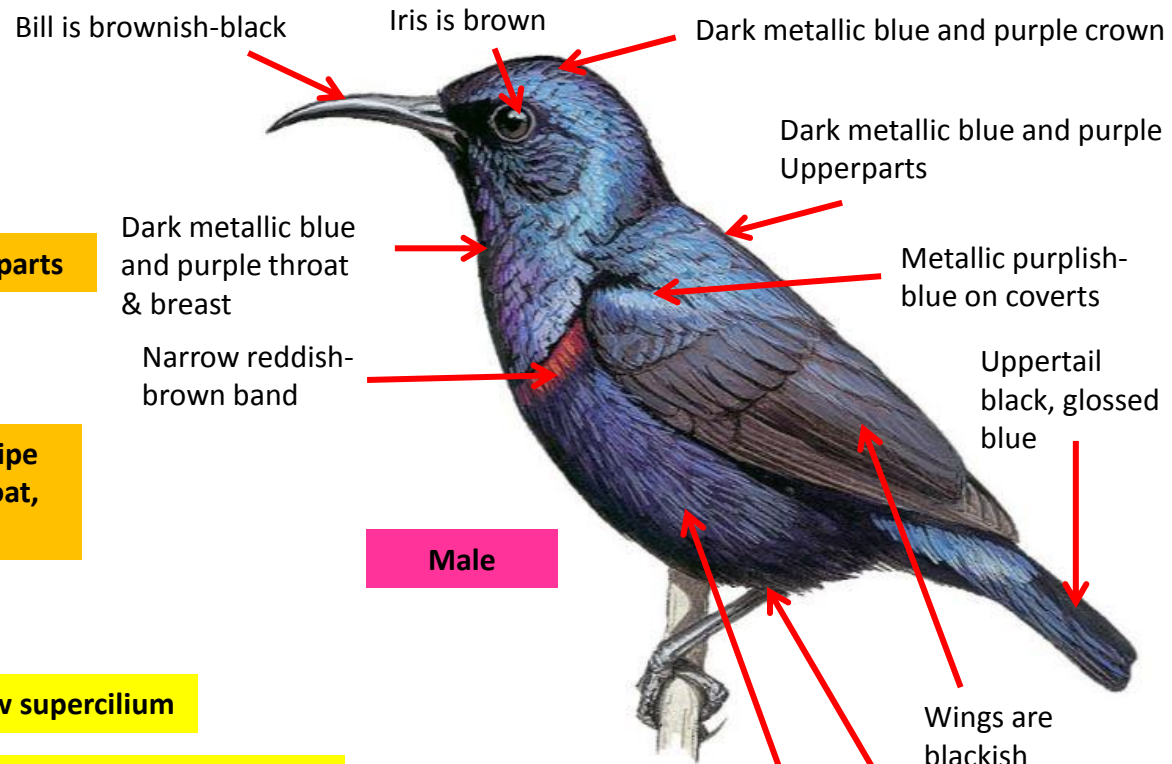

Metallic violet throat

Yellow breast streaked scarlet

Wing dark brown, broadly edged yellowish-olive

Metallic purple-blue rump

Metallic purple-blue tail & upper tail coverts

Legs are dark brown

Male

A. g. isolata -Assam South of River Brahmaputra, Meghalaya, Nagaland, Manipur

Lilac-purple to blue Crown

Scarlet breast

Head grey tinged olive

Nape grey tinged olive

Grey throat

Upperparts olive-grey, mixed with yellow

Underparts yellowish-grey

Graduated tail tipped whitish

Female

Difference from nominate

Difference from male

Reference : Birds of Indian Subcontinent Inskipp and Grimmett
www.HBW.com

Olive-backed Sunbird Identification Tips

Olive-backed Sunbird : *Cinnyris jugularis* : Resident of Andaman & Nicobar Islands in India

Difference from male
Important id point

Reference : Birds of Indian Subcontinent
Inskipp and Grimmett
www.HBW.com

Purple Sunbird Identification Tips

Purple Sunbird : *Cinnyris asiaticus*: Widespread resident in India