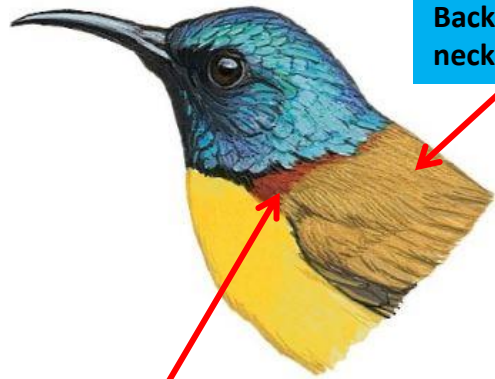

Yellow belly

Scarlet tail has greatly elongated central rectrices,

Yellowish-grey underparts

Yellowish-grey vent

Greyish white flanks

Legs are blackish-brown.

Male

Crown grey

Important id point

Reference : Birds of Indian Subcontinent
Inskipp and Grimmett
www.HBW.com

Green-tailed Sunbird Identification Tips

Green-tailed Sunbird: *Aethopyga nipalensis* : Resident of Himalayas & North East India

A. n. horsfieldi – Western Himalayas

Back and side of neck olive-yellow

Trace of maroon along margin of metallic green of hindneck

Bill is blackish-brown.

Crown is metallic green / blue-green

Metallic green throat