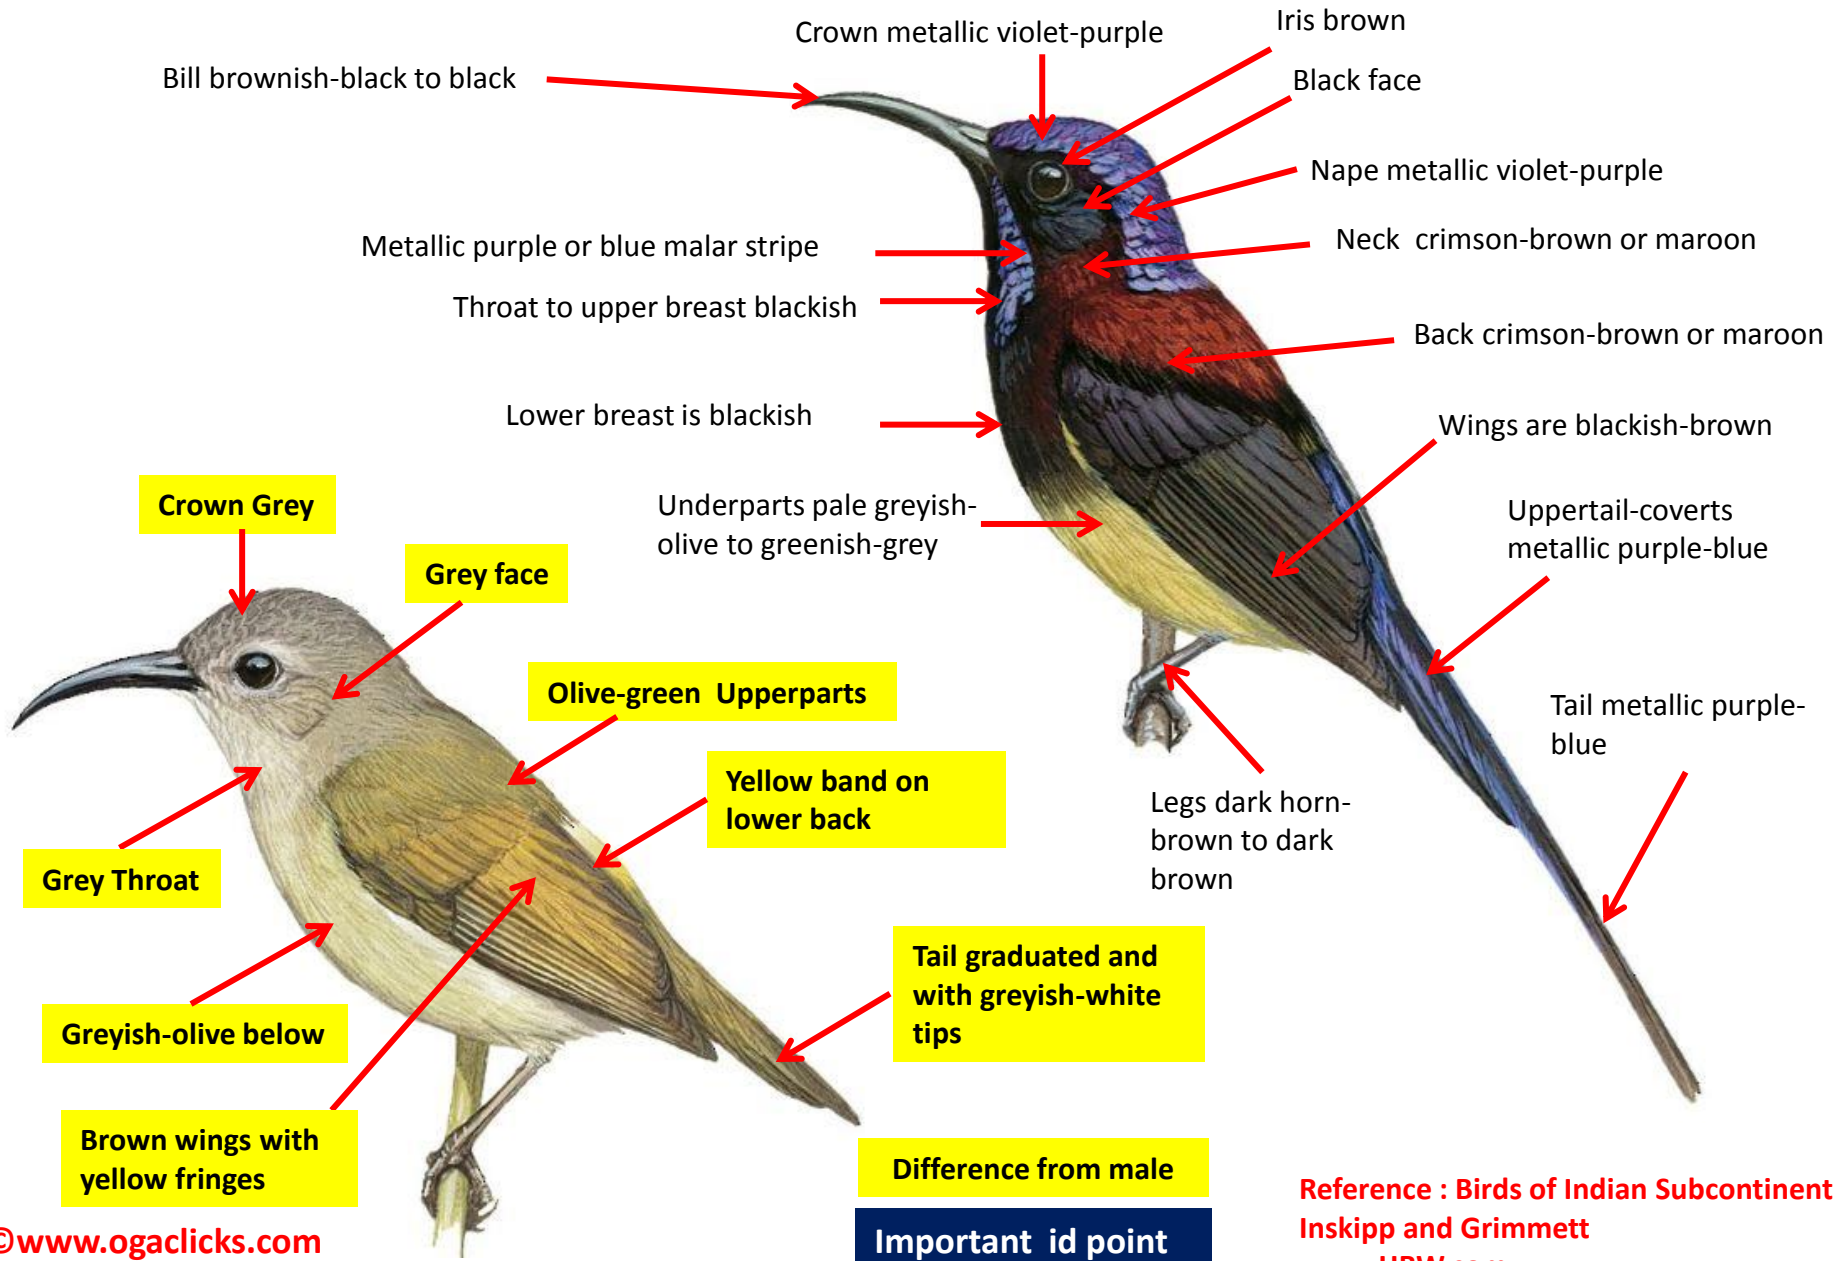

- The following pages have some identification markers for each of the Sunbirds found in India
- To know more on these birds you can visit <http://ogaclicks.com/sunbird/>
- If you are interested in Coming on any of my tours or workshops please share your email id. I will keep you updated
- Mail me at ogaclicks@gmail.com
- You can also call me on (91)9840119078 ,
(91) 9445219078
(91) 6369815812

List of Sunbirds found in India

Sno.	Name	Binomial Name
1	Black-throated Sunbird	<i>Aethopyga saturata</i>
2	Crimson Sunbird	<i>Aethopyga siparaja</i>
3	Crimson-backed Sunbird	<i>Leptocoma minima</i>
4	Fire-tailed Sunbird	<i>Aethopyga ignicauda</i>
5	Green-tailed Sunbird	<i>Aethopyga nipalensis</i>
6	Loten's Sunbird	<i>Cinnyris lotenius</i>
7	Mrs Gould's Sunbird	<i>Aethopyga gouldiae</i>
8	Olive-backed Sunbird	<i>Cinnyris jugularis</i>
9	Purple Sunbird	<i>Cinnyris asiaticus</i>
10	Purple-rumped Sunbird	<i>Leptocoma zeylonica</i>
11	Purple-throated Sunbird	<i>Leptocoma sperata</i>
12	Ruby-cheeked Sunbird	<i>Chalcoparia singalensis</i>
13	Vigors's Sunbird	<i>Aethopyga siparaja vigorsii</i>

Black-throated Sunbird Identification Tips

Black-throated Sunbird : *Aethopyga saturata* : Resident of Himalayas & North east India

Crimson Sunbird Identification Tips -*A. s. seheriae*

Crimson Sunbird: *Aethopyga siparaja seheriae* : Resident of Himalayas & hills of East & North east India ;winter visitor to plains of North & North East India

Forehead to centre of crown glossed purple-green

Maxilla dark brown, black at base, mandible horn-brown

Metallic purple-blue moustachial streak

Throat to breast Crimson

Crimson belly

Underparts olive grey

Iris brown