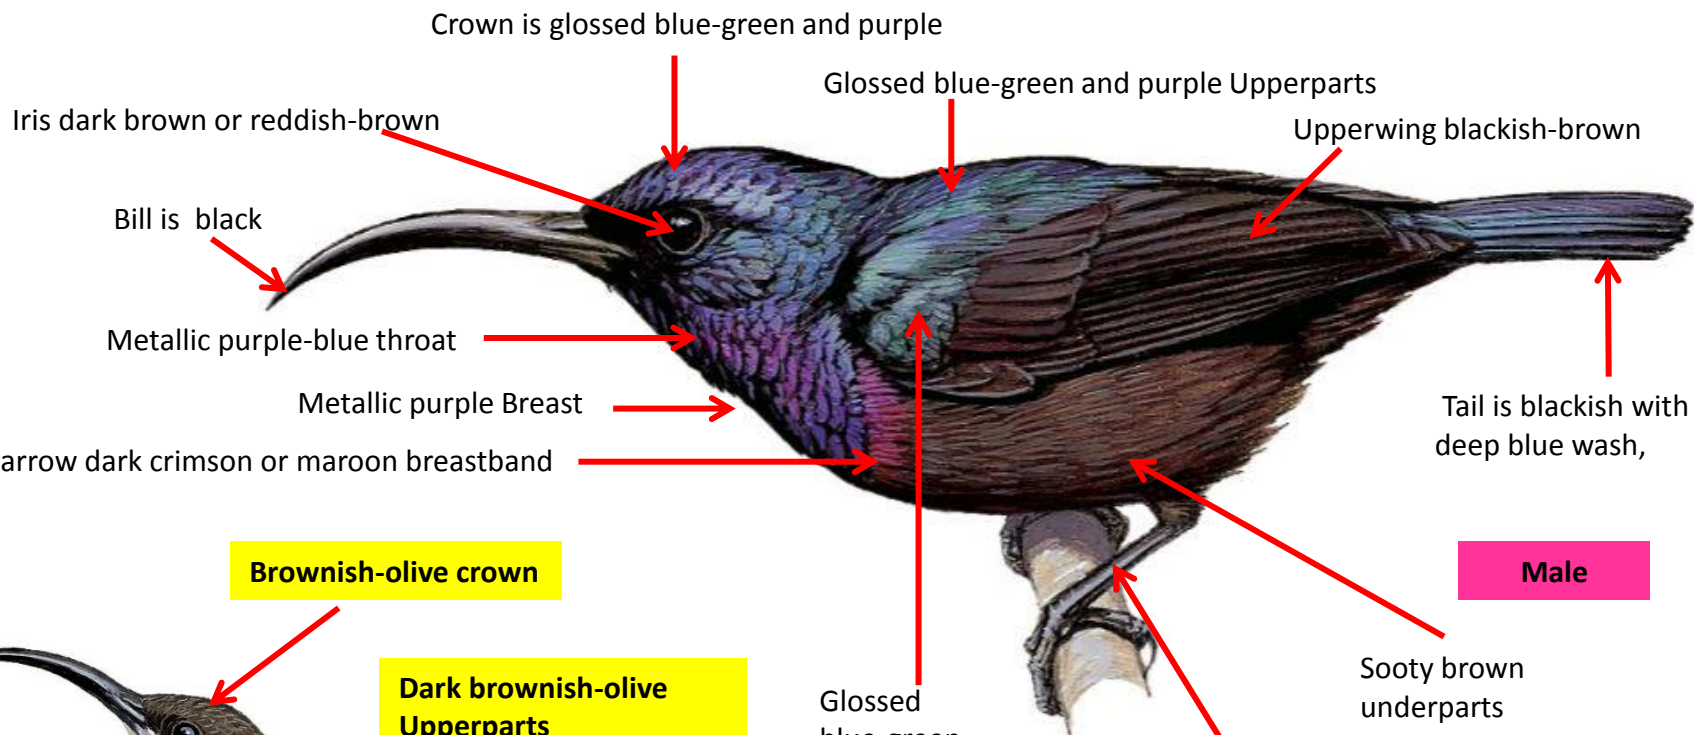

Yellow breast with red streaks

Underparts bright yellow

Cheek blackish glossed purple

Metallic green to blue-green nape

Crimson-brown/maroon Upperparts

Lower back olive-green

Upperwing olive-green

Uppertail-coverts & tail are metallic green to blue-green

Yellowish underparts

Female

Difference from male

Difference from nominate

Important id point

Loten's Sunbird Identification Tips

Loten's Sunbird: *Cinnyris lotenius*: Resident of West & Southern peninsular India

Female

Important id point

Mrs Gould's Sunbird Identification Tips

Mrs Gould's Sunbird : *Aethopyga gouldiae*: Resident of Resident of Himalayas & hills of North East India

A. g. dabryii -East Nagaland

Bill is dark brown, lower mandible paler

Metallic violet crown

Lilac-purple Crown

Paler yellow on back

Unstreaked breast

Crimson Supercilium

Crimson Nape

Crimson back

Yellow lower back