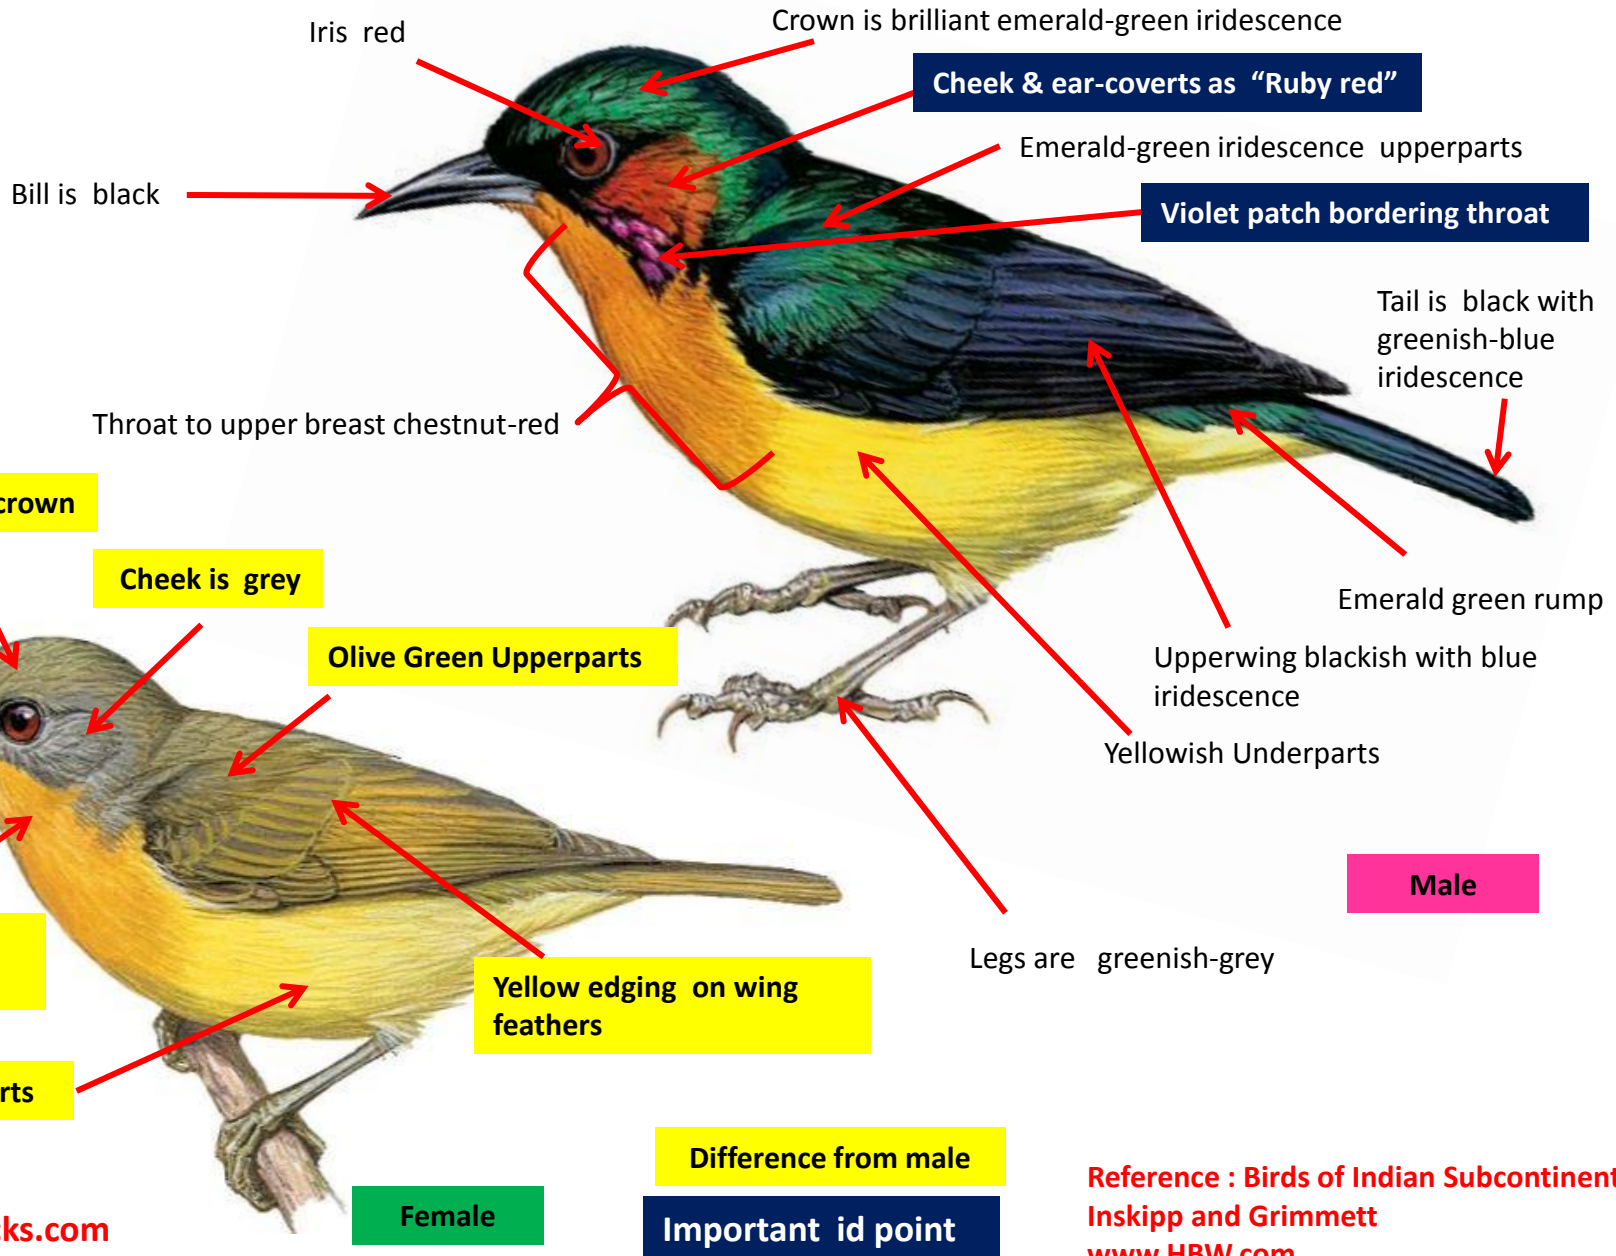

Olive-green crown

Yellow supercilium

Olive Green Upperparts

Breast to upper belly scarlet to orange

Yellowish olive Underparts

Legs are brownish/black

Male

Brownish edging on wing feathers

Female

Difference from male

Important id point

Reference : Birds of Indian Subcontinent
Inskipp and Grimmett
www.HBW.com

Ruby-cheeked Sunbird Identification Tips- *C. s. assamensis*

Ruby-cheeked Sunbird : *Chalcoparia singalensis assamensis* : Resident of Central & East Himalayas & North East India

Vigors's Sunbird Identification Tips -*A. s. seheriae*

Vigors's Sunbird : *Aethopyga siparaja vigorsii*: Resident of Western Ghats in India