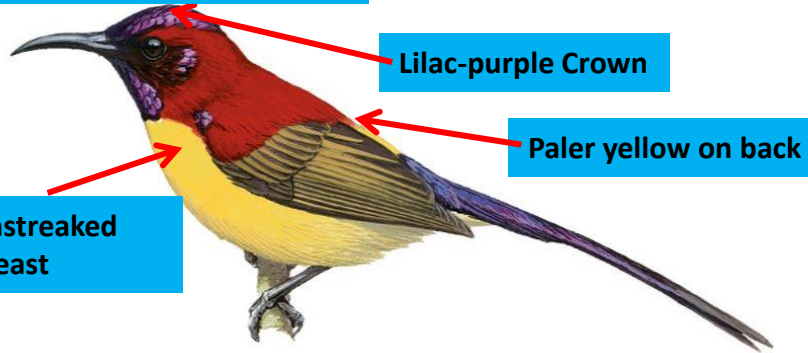

Yellowish underparts

Female

Difference from male

Difference from nominate

Important id point

Loten's Sunbird Identification Tips

Loten's Sunbird: *Cinnyris lotenius*: Resident of West & Southern peninsular India

Female

Important id point

Mrs Gould's Sunbird Identification Tips

Mrs Gould's Sunbird : *Aethopyga gouldiae*: Resident of Resident of Himalayas & hills of North East India

A. g. dabryii -East Nagaland

Bill is dark brown, lower mandible paler

Metallic violet crown

Lilac-purple Crown

Paler yellow on back

Unstreaked breast

Crimson Supercilium

Crimson Nape

Crimson back

Yellow lower back