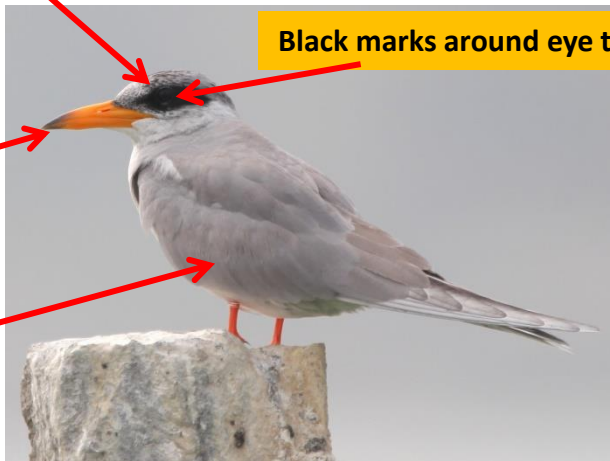

Difference from breeding

Important id point

Reference : Birds of Indian Subcontinent
Inskipp and Grimmett
www.HBW.com

Lesser Crested Tern Identification Tips

Lesser Crested Tern : *Thalasseus bengalensis*: Widespread winter visitors to coasts of India

Little Tern Identification Tips

Little Tern : *Sternula abifrons*: Breeds in Rajasthan, Utter Pradesh & Madhya Pradesh ; Widespread winter visitors to coasts of India

White lores with black spot before eye

Pale-streaked forecrown

Black bill

Dark lesser coverts

Non-Breeding

Darker wing tips

River Tern Identification Tips

River Tern : *Sterna aurantia* : Widespread residents in India

Whitish forehead and forecrown

Black marks around eye to nape

Yellow bill with black tip

Non-Breeding

Dark lesser coverts

Roseate Tern Identification Tips

Roseate Tern : *Sterna dougallii* : Vagrant in summers in India

Black mask extending from the eye back to the nape