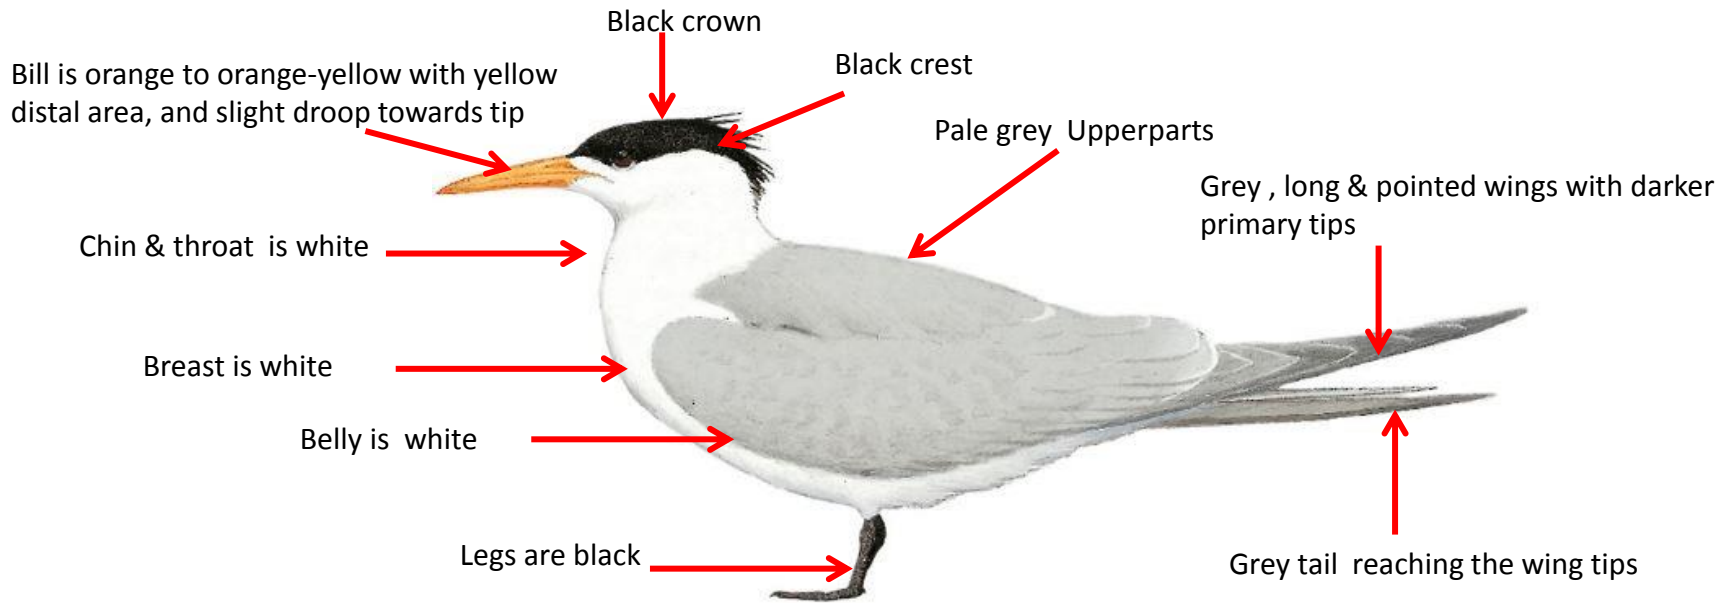

Gull-billed Tern Identification Tips

Gull-billed Tern : *Gelochelidon nilotica* : Breeds in North India ; widespread winter visitors to coasts of India

Indian Skimmer Identification Tips

Indian Skimmer : *Rynchops albicollis*: Resident of North & Central India

Difference from breeding

Important id point

Reference : Birds of Indian Subcontinent
Inskipp and Grimmett
www.HBW.com

Lesser Crested Tern Identification Tips

Lesser Crested Tern : *Thalasseus bengalensis*: Widespread winter visitors to coasts of India