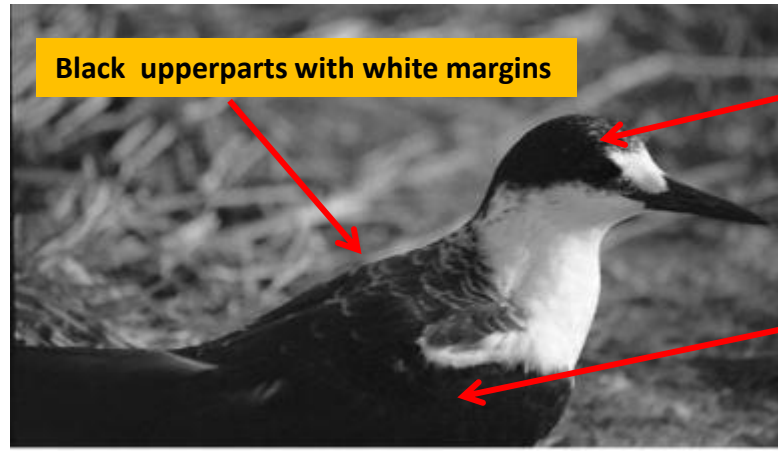

Forehead is white and with pale streaks on the crown

Non-Breeding

Shorter tail

Difference from breeding

Important id point

Reference : Birds of Indian Subcontinent
Inskipp and Grimmett
www.HBW.com

Sandwich Tern Identification Tips

Sandwich Tern : *Thalasseus sandvicensis* : Winter visitor to western coast of India

White crown & head

Black spot in front of the eye

Nape is streaked black , small black crest

Non-Breeding

Saunders's Tern Identification Tips

Saunders's Tern : *Sternula saundersi* : Vagrant to western & southern coast of India

Sooty Tern Identification Tips

Sooty Tern : *Onychoprion fuscatus*: Breeds of Maharashtra coast and Lakshwadeep in India

Non-Breeding

Black upperparts with white margins

Forehead with white margins

Underparts are black from belly

Difference from breeding

Important id point

**Reference : Birds of Indian Subcontinent Inskipp and Grimmett
www.HBW.com**