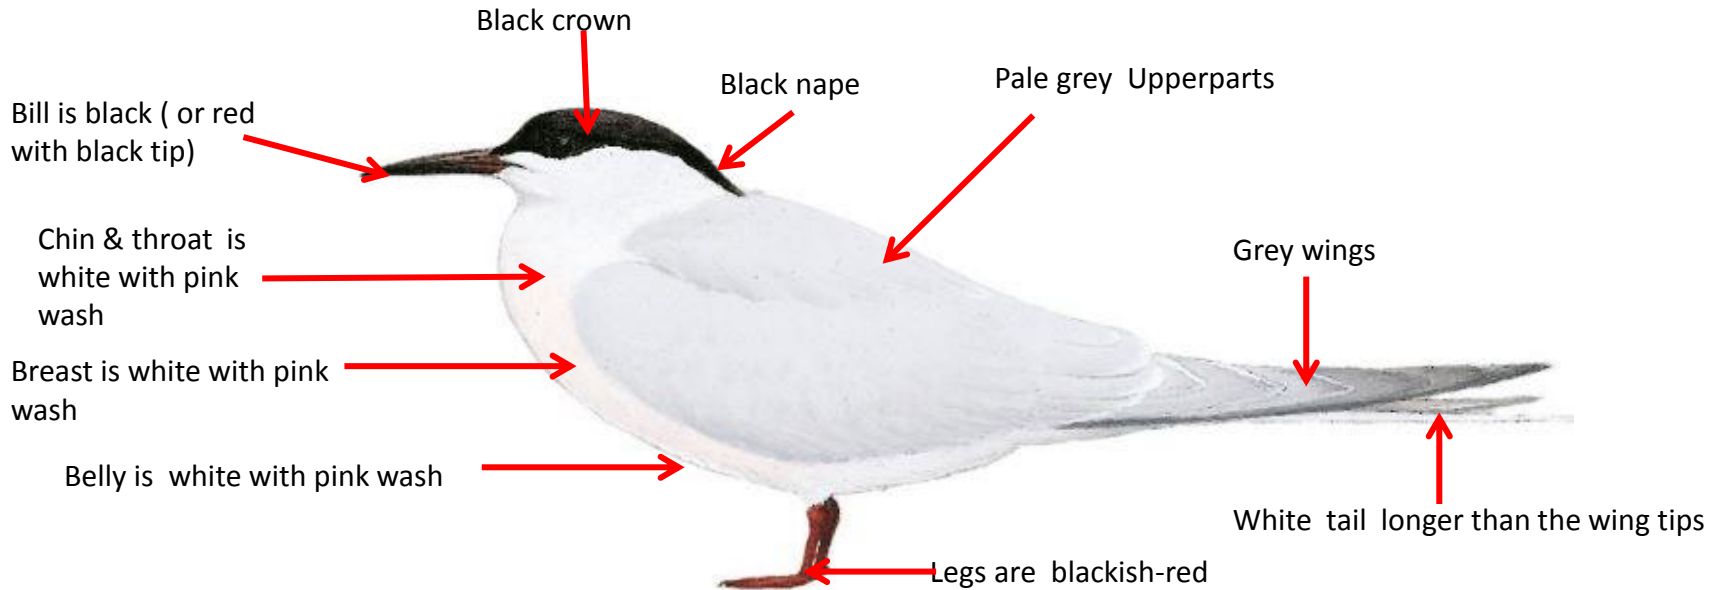

Black marks around eye to nape

Yellow bill with black tip

Non-Breeding

Dark lesser coverts

Roseate Tern Identification Tips

Roseate Tern : *Sterna dougallii* : Vagrant in summers in India

Black mask extending from the eye back to the nape

Forehead is white and with pale streaks on the crown

Non-Breeding

Shorter tail

Difference from breeding

Important id point

Reference : Birds of Indian Subcontinent
Inskipp and Grimmett
www.HBW.com

Sandwich Tern Identification Tips