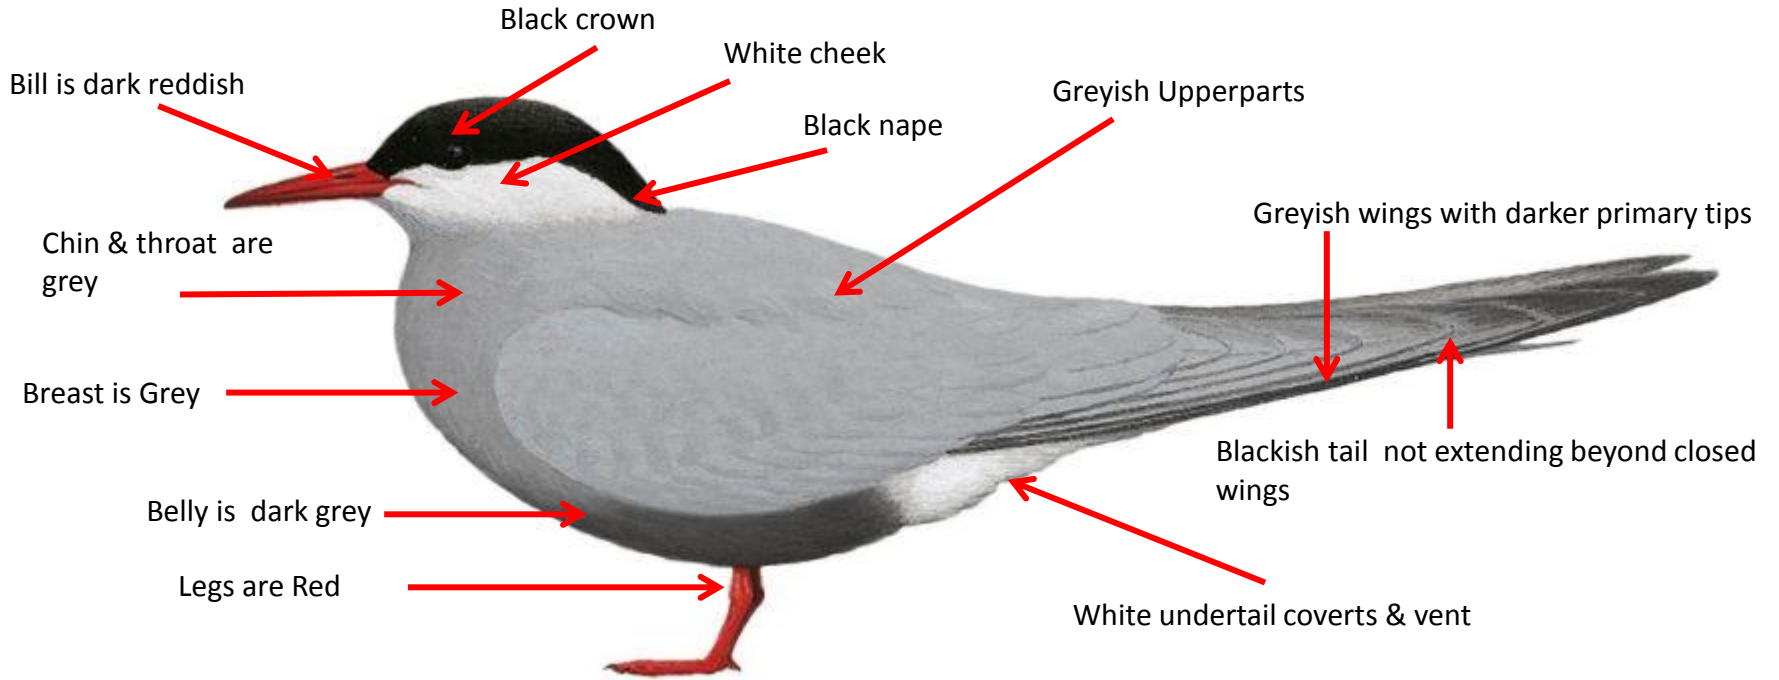

Whiskered Tern Identification Tips

Whiskered Tern : *Chlidonias hybrida* : Breeds in UT of Kashmir ; Widespread winter visitor in India