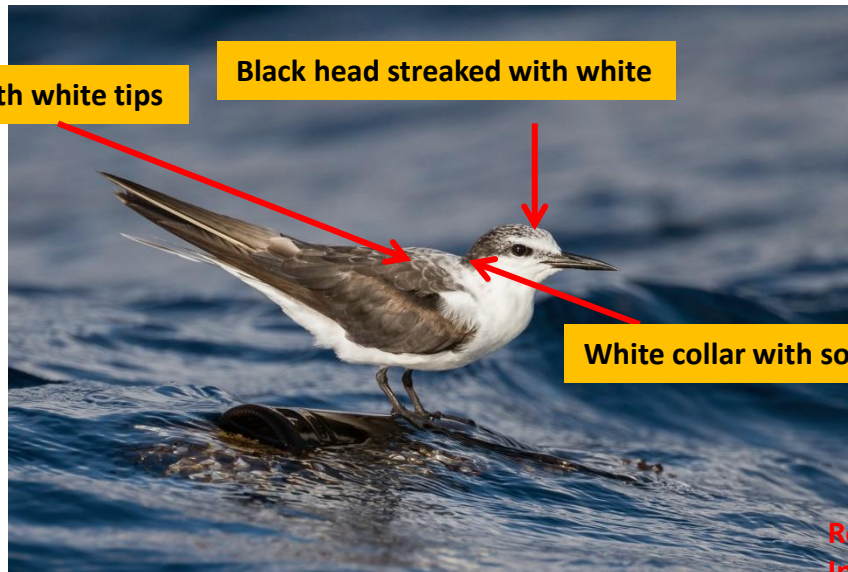

White underparts

Difference from breeding

Important id point

Reference : Birds of Indian Subcontinent
Inskipp and Grimmett
www.HBW.com

Black-bellied Tern Identification Tips

Black-bellied Tern : *Sterna acuticauda*: Widespread resident in North ,Central & West ; winter visitor in Kerala in India

Non-Breeding

Difference from breeding

Important id point

Reference : Birds of Indian Subcontinent
Inskipp and Grimmett
www.HBW.com

Black-naped Tern Identification Tips

Black-naped Tern : *Sterna sumatrana*: Resident in Andaman & Nicobar island in India

Non-Breeding

Reference : Birds of Indian Subcontinent
Inskipp and Grimmett
www.HBW.com

Bridled Tern Identification Tips

Bridled Tern : *Onychoprion anaethetus*: Breeds of Maharashtra coast and Lakshwadeep in India