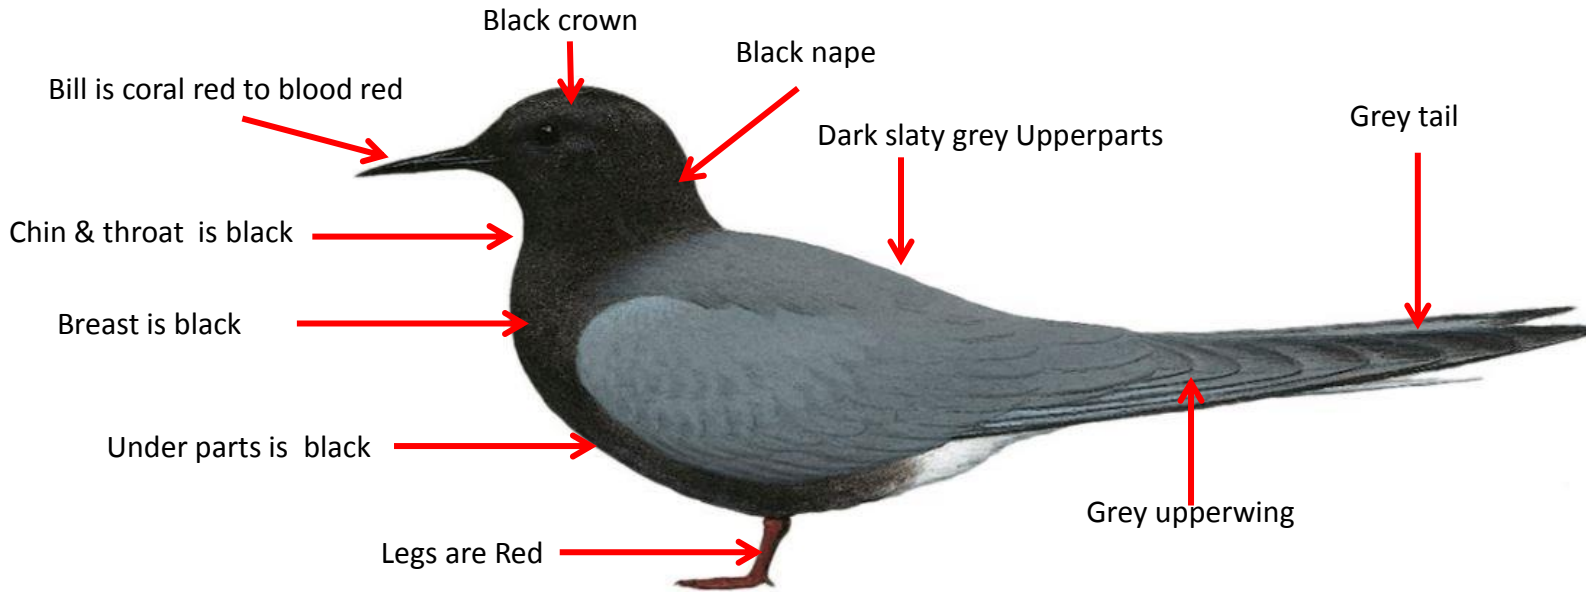

Black Tern Identification Tips

Black Tern : *Chidonias niger*: Vagrant in India

Head white, with contrasting dusky blackish central crown

Black patch behind eye

Pale grey Upperparts

Non-Breeding

White throat & breast

Dark patch on side of breast

White underparts

Difference from breeding

Important id point

Reference : Birds of Indian Subcontinent
Inskipp and Grimmett
www.HBW.com