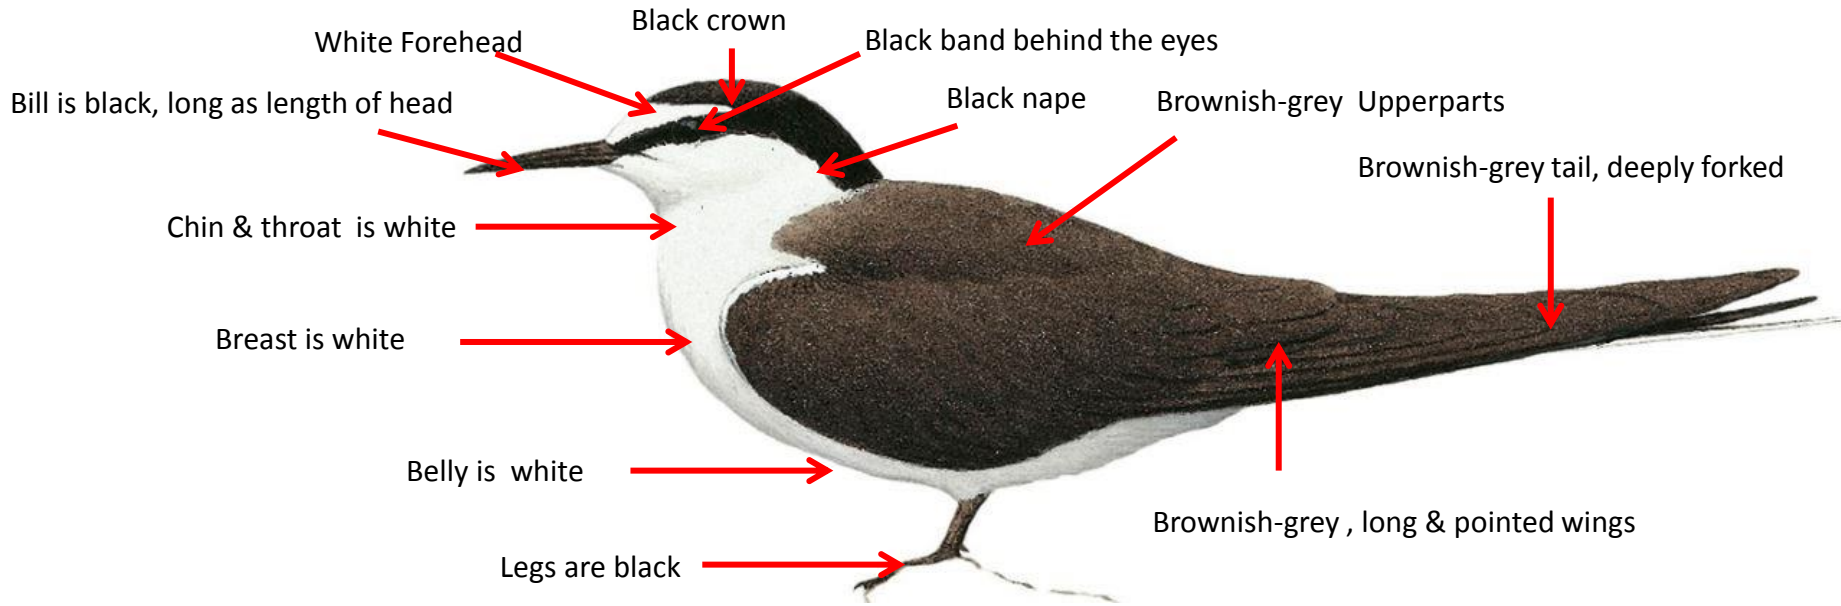

White underparts

Difference from breeding

Important id point

Reference : Birds of Indian Subcontinent
Inskipp and Grimmett
www.HBW.com

Black-bellied Tern Identification Tips

Black-bellied Tern : *Sterna acuticauda*: Widespread resident in North ,Central & West ; winter visitor in Kerala in India

Non-Breeding

Difference from breeding

Important id point

Reference : Birds of Indian Subcontinent
Inskipp and Grimmett
www.HBW.com

Black-naped Tern Identification Tips

Black-naped Tern : *Sterna sumatrana*: Resident in Andaman & Nicobar island in India

Non-Breeding

Reference : Birds of Indian Subcontinent
Inskipp and Grimmett
www.HBW.com

Bridled Tern Identification Tips

Bridled Tern : *Onychoprion anaethetus*: Breeds of Maharashtra coast and Lakshwadeep in India