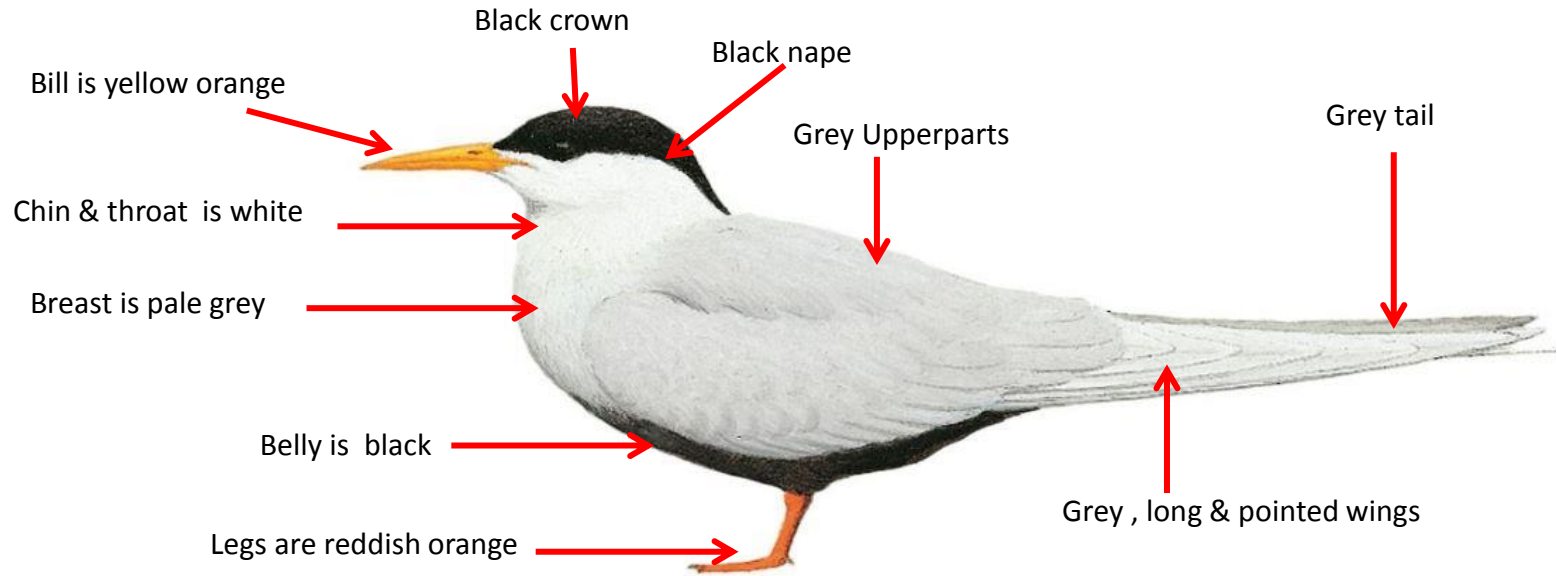

Non-Breeding

Difference from breeding

Important id point

Reference : Birds of Indian Subcontinent
Inskipp and Grimmett
www.HBW.com

Difference from breeding
Important id point

Black Tern Identification Tips

White underparts

Difference from breeding

Important id point

Reference : Birds of Indian Subcontinent
Inskipp and Grimmett
www.HBW.com

Black-bellied Tern Identification Tips

Black-bellied Tern : *Sterna acuticauda*: Widespread resident in North ,Central & West ; winter visitor in Kerala in India

Non-Breeding

Difference from breeding

Important id point

Reference : Birds of Indian Subcontinent
Inskipp and Grimmett
www.HBW.com

Black-naped Tern Identification Tips

Black-naped Tern : *Sterna sumatrana*: Resident in Andaman & Nicobar island in India