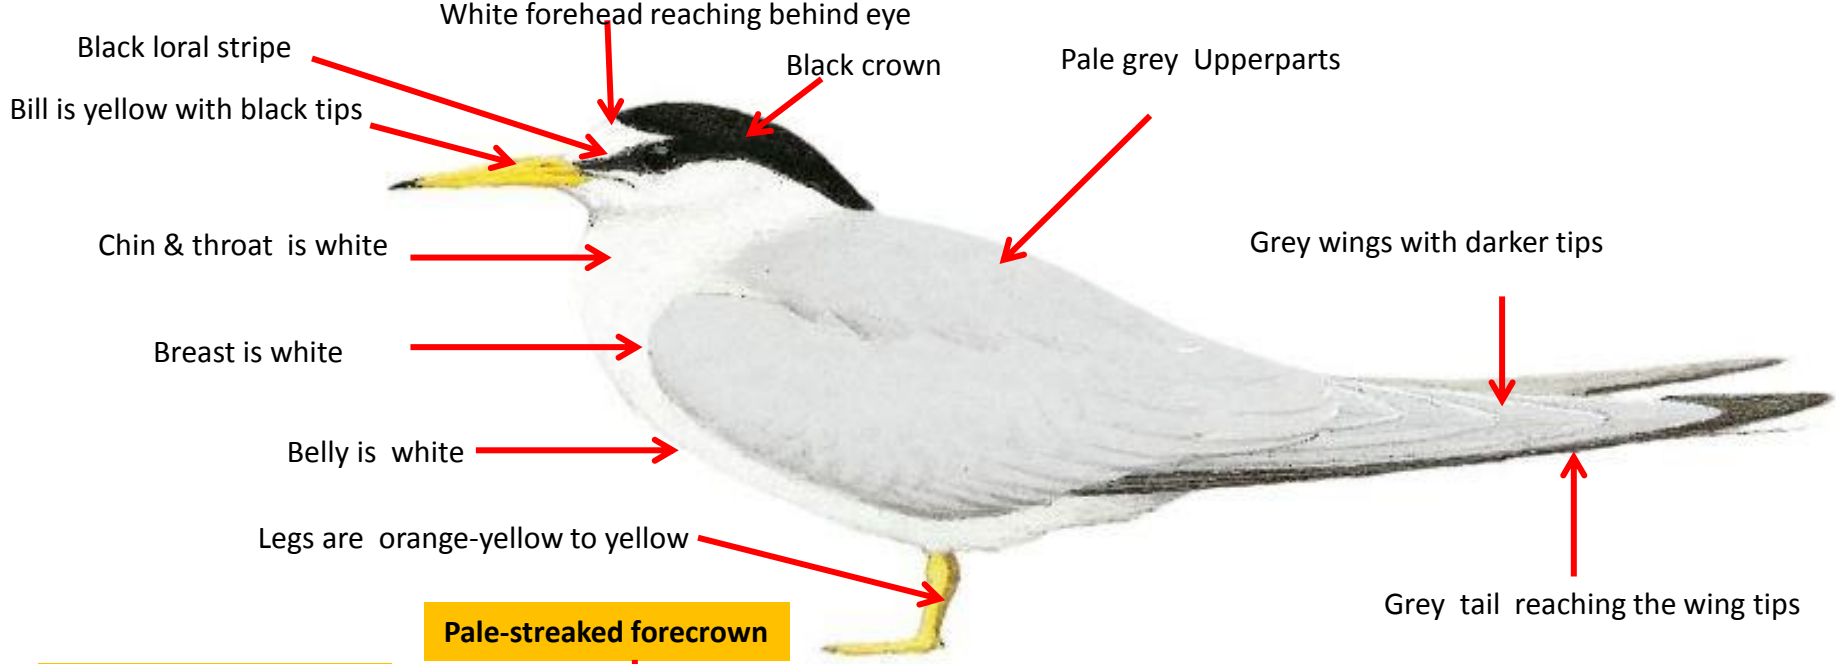

Little Tern Identification Tips

Little Tern : *Sternula abifrons*: Breeds in Rajasthan, Utter Pradesh & Madhya Pradesh ; Widespread winter visitors to coasts of India

White lores with black spot before eye

Pale-streaked forecrown

Black bill

Dark lesser coverts

Non-Breeding

Darker wing tips