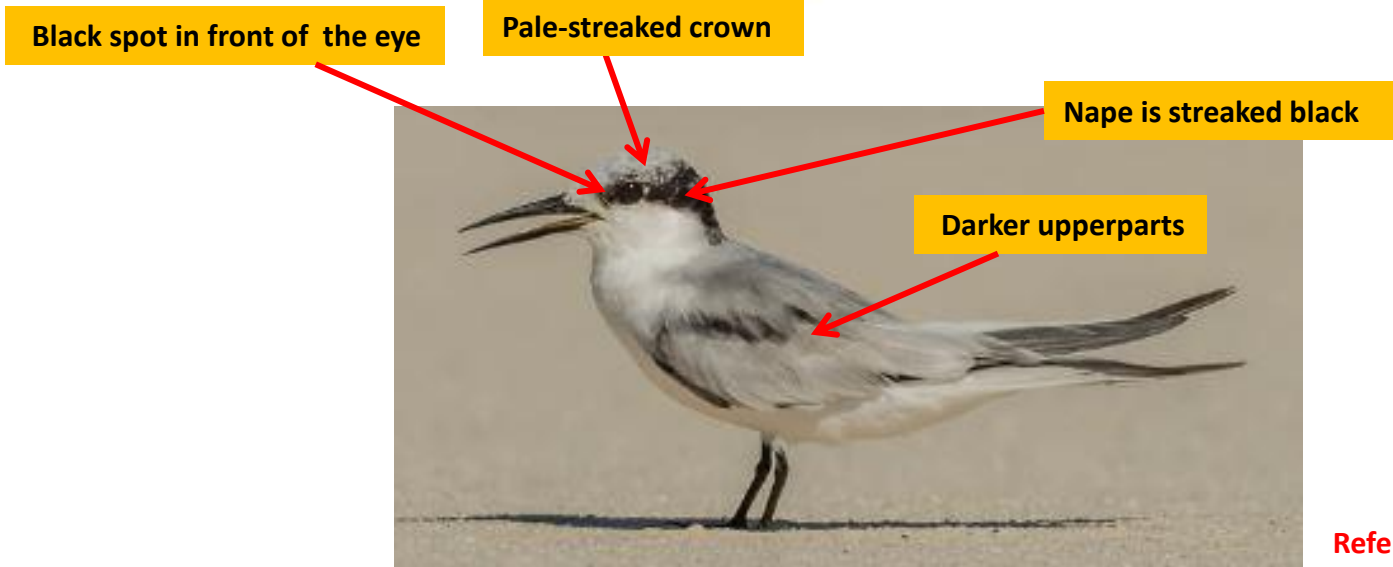

Black marks around eye to nape

Yellow bill with black tip

Non-Breeding

Dark lesser coverts

Roseate Tern Identification Tips

Roseate Tern : *Sterna dougallii* : Vagrant in summers in India

Black mask extending from the eye back to the nape

Forehead is white and with pale streaks on the crown

Non-Breeding

Shorter tail

Difference from breeding

Important id point

Reference : Birds of Indian Subcontinent
Inskipp and Grimmett
www.HBW.com

Sandwich Tern Identification Tips

Sandwich Tern : *Thalasseus sandvicensis* : Winter visitor to western coast of India

White crown & head

Black spot in front of the eye

Nape is streaked black , small black crest

Non-Breeding

Saunders's Tern Identification Tips

Saunders's Tern : *Sternula saundersi* : Vagrant to western & southern coast of India

Sooty Tern Identification Tips

Sooty Tern : *Onychoprion fuscatus*: Breeds of Maharashtra coast and Lakshwadeep in India