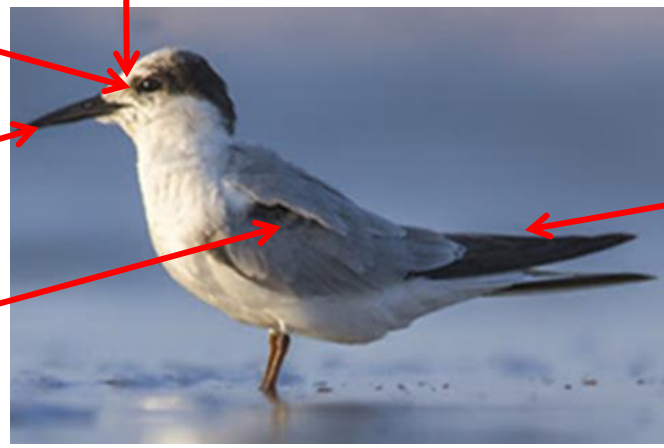

Little Tern Identification Tips

Little Tern : *Sternula abifrons*: Breeds in Rajasthan, Utter Pradesh & Madhya Pradesh ; Widespread winter visitors to coasts of India

White lores with black spot before eye

Pale-streaked forecrown

Black bill

Dark lesser coverts

Non-Breeding

Darker wing tips