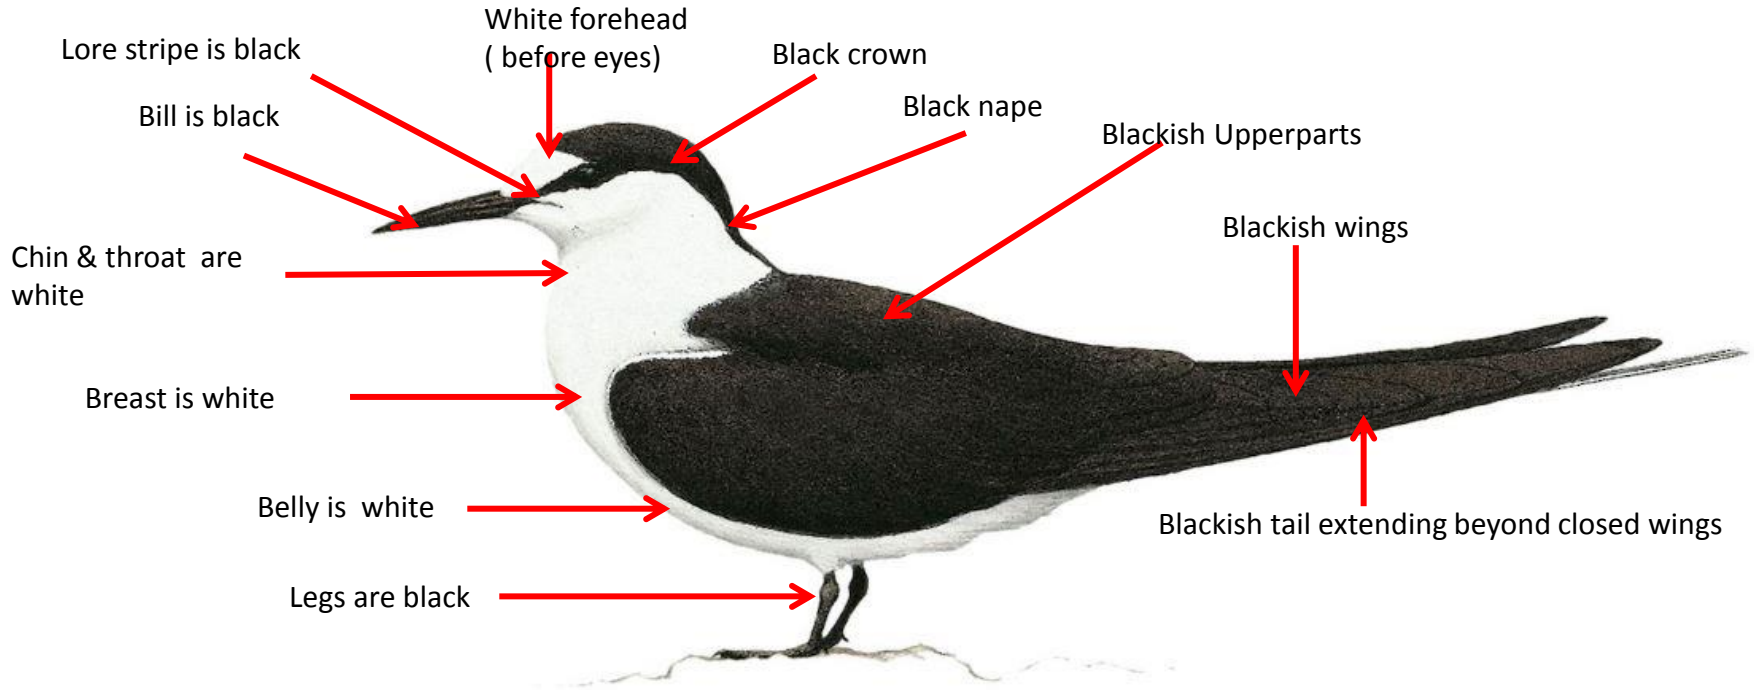

Black marks around eye to nape

Yellow bill with black tip

Non-Breeding

Dark lesser coverts

Roseate Tern Identification Tips

Roseate Tern : *Sterna dougallii* : Vagrant in summers in India

Black mask extending from the eye back to the nape

Forehead is white and with pale streaks on the crown

Non-Breeding

Shorter tail

Difference from breeding

Important id point

Reference : Birds of Indian Subcontinent
Inskipp and Grimmett
www.HBW.com

Sandwich Tern Identification Tips

Sandwich Tern : *Thalasseus sandvicensis* : Winter visitor to western coast of India

White crown & head

Black spot in front of the eye

Nape is streaked black , small black crest

Non-Breeding

Saunders's Tern Identification Tips

Non-Breeding

Black upperparts with white margins

Forehead with white margins

Underparts are black from belly

Difference from breeding

Important id point

**Reference : Birds of Indian Subcontinent Inskipp and Grimmett
www.HBW.com**