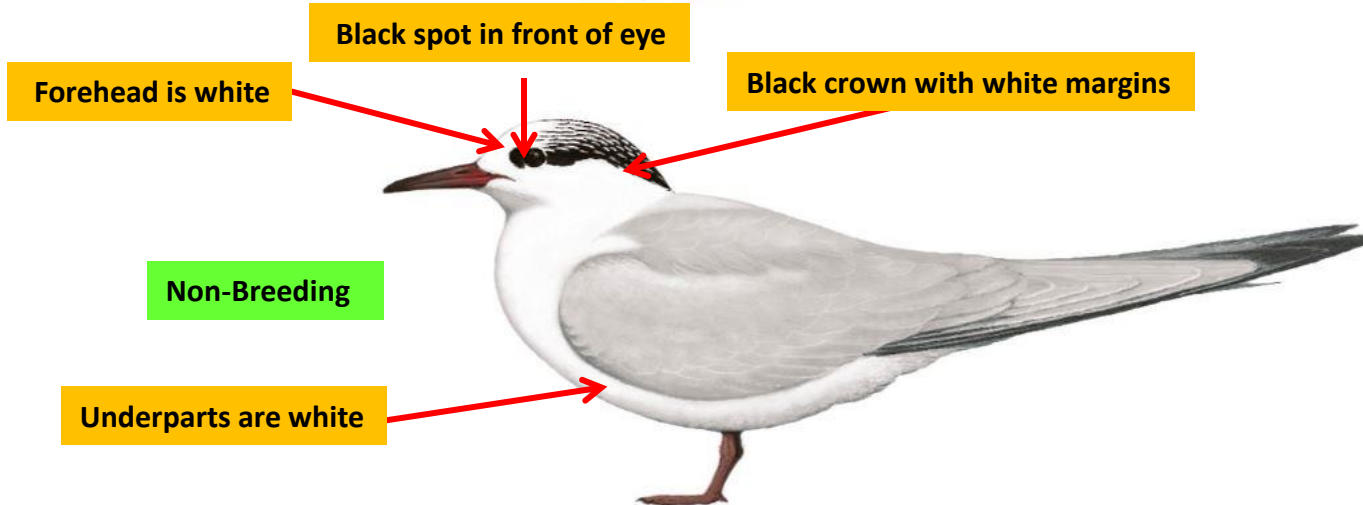

Saunders's Tern : *Sternula saundersi* : Vagrant to western & southern coast of India

Sooty Tern Identification Tips

Sooty Tern : *Onychoprion fuscatus*: Breeds of Maharashtra coast and Lakshwadeep in India

Non-Breeding

Black upperparts with white margins

Forehead with white margins

Underparts are black from belly

Difference from breeding

Important id point

**Reference : Birds of Indian Subcontinent Inskipp and Grimmett
www.HBW.com**

Whiskered Tern Identification Tips

Whiskered Tern : *Chlidonias hybrida* : Breeds in UT of Kashmir ; Widespread winter visitor in India

White-cheeked Tern Identification Tips

White-cheeked Tern : *Sterna repressa*: Breeds of Maharashtra coast and Lakshwadeep in India