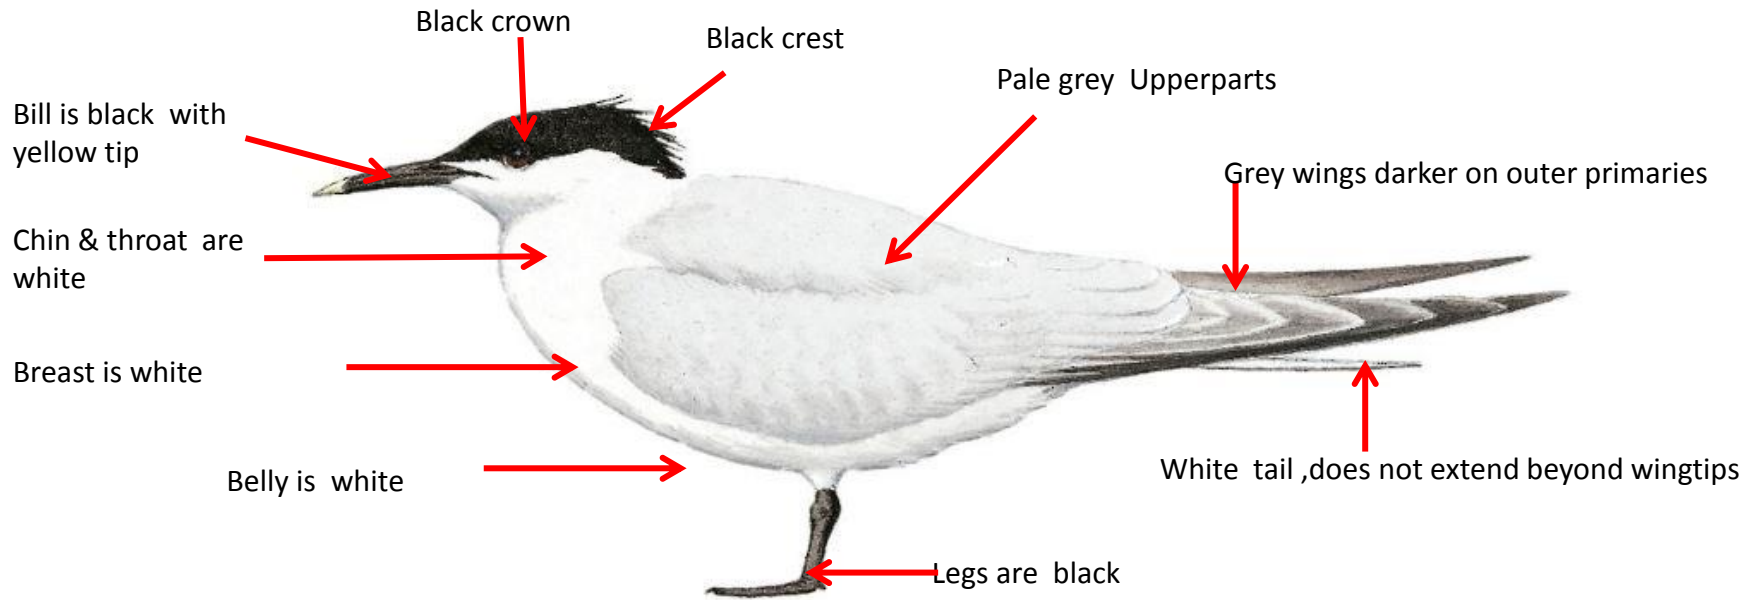

Black marks around eye to nape

Yellow bill with black tip

Non-Breeding

Dark lesser coverts

Roseate Tern Identification Tips

Roseate Tern : *Sterna dougallii* : Vagrant in summers in India

Black mask extending from the eye back to the nape

Forehead is white and with pale streaks on the crown

Non-Breeding

Shorter tail

Difference from breeding

Important id point

Reference : Birds of Indian Subcontinent
Inskipp and Grimmett
www.HBW.com

Sandwich Tern Identification Tips

Sandwich Tern : *Thalasseus sandvicensis* : Winter visitor to western coast of India

White crown & head

Black spot in front of the eye

Nape is streaked black , small black crest

Non-Breeding

Saunders's Tern Identification Tips