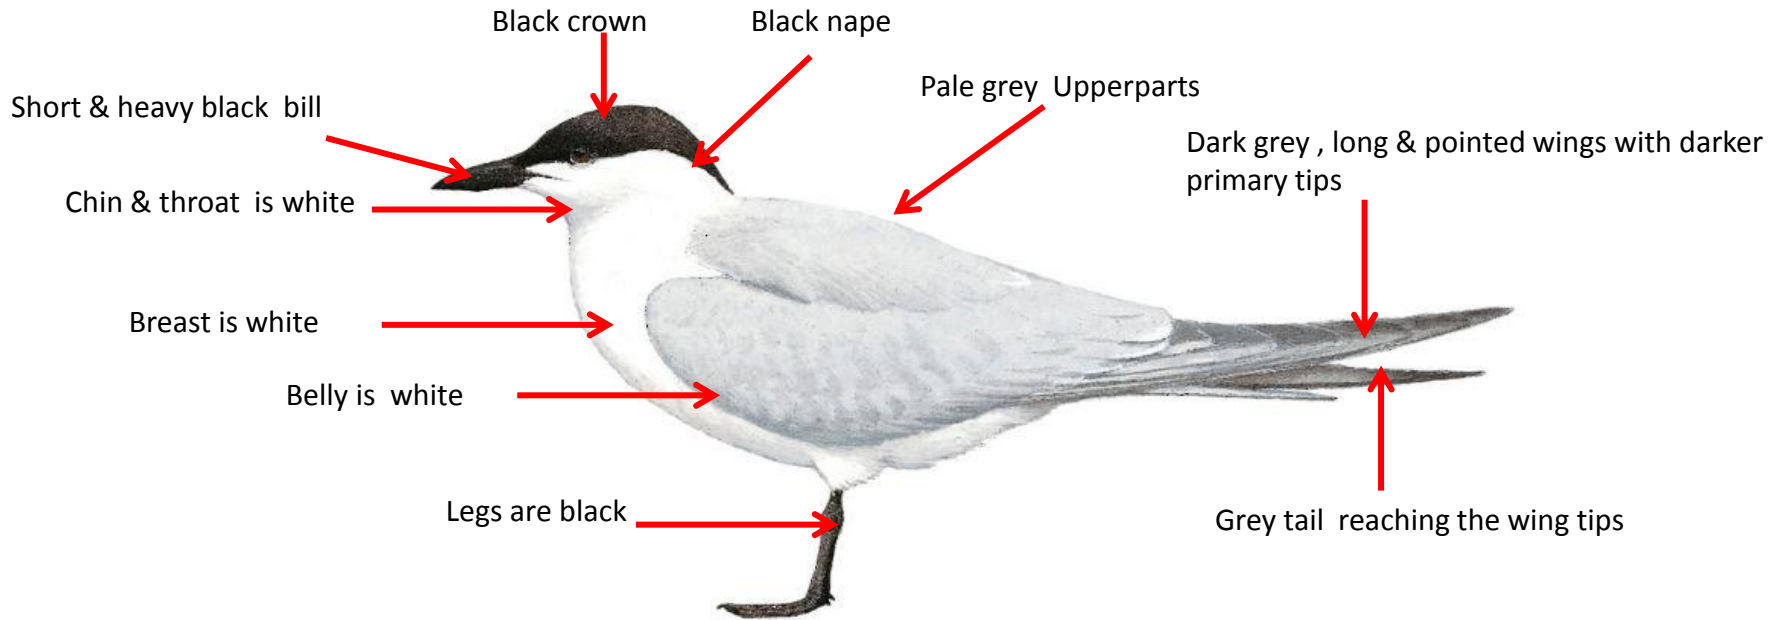

Greater Crested Tern : *Thalasseus bergii*: Residents of coasts of India

White crown with some dark spotting

Non-Breeding

Difference from breeding

Important id point

Reference : Birds of Indian Subcontinent
Inskipp and Grimmett
www.HBW.com

Gull-billed Tern Identification Tips

Gull-billed Tern : *Gelochelidon nilotica* : Breeds in North India ; widespread winter visitors to coasts of India

Indian Skimmer Identification Tips

Indian Skimmer : *Rynchops albicollis*: Resident of North & Central India