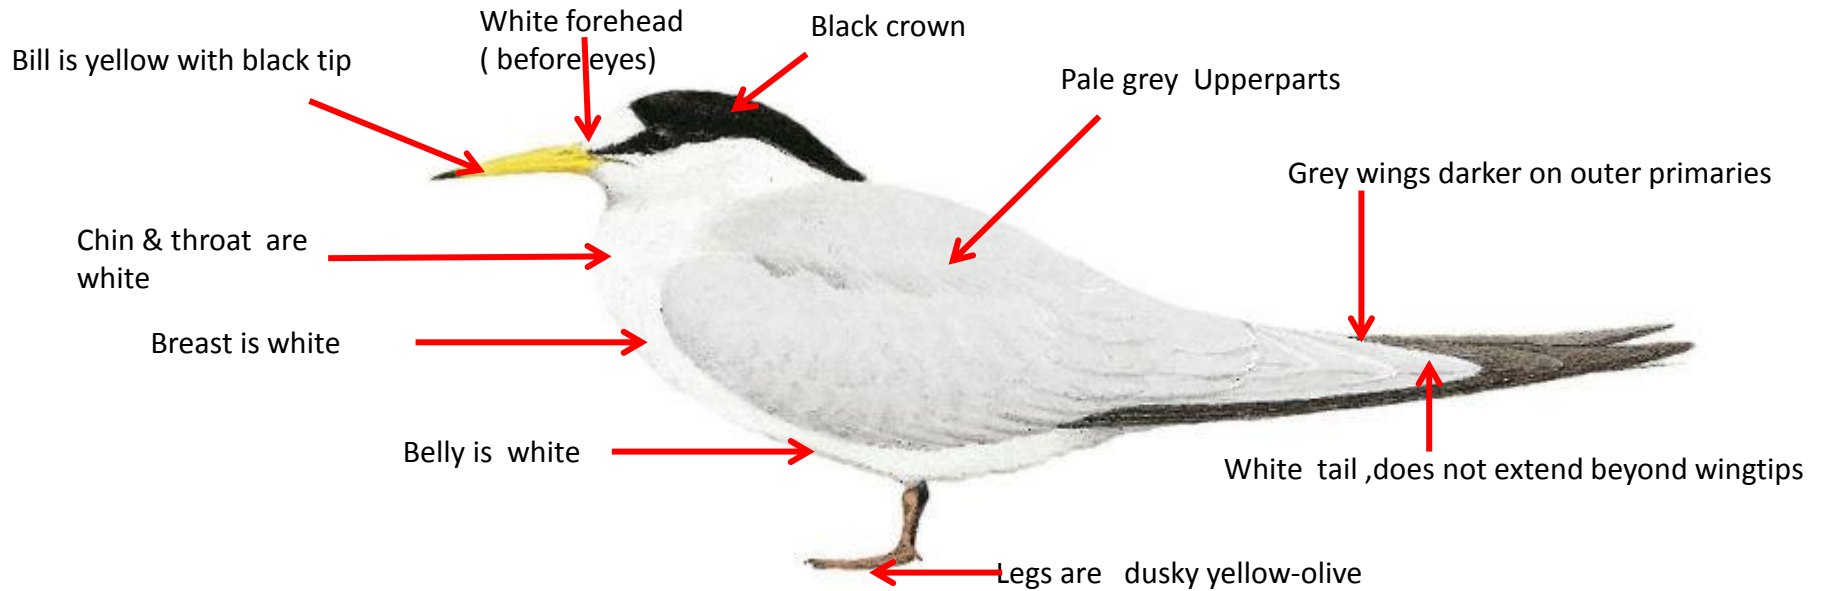

Saunders's Tern Identification Tips

Saunders's Tern : *Sternula saundersi* : Vagrant to western & southern coast of India