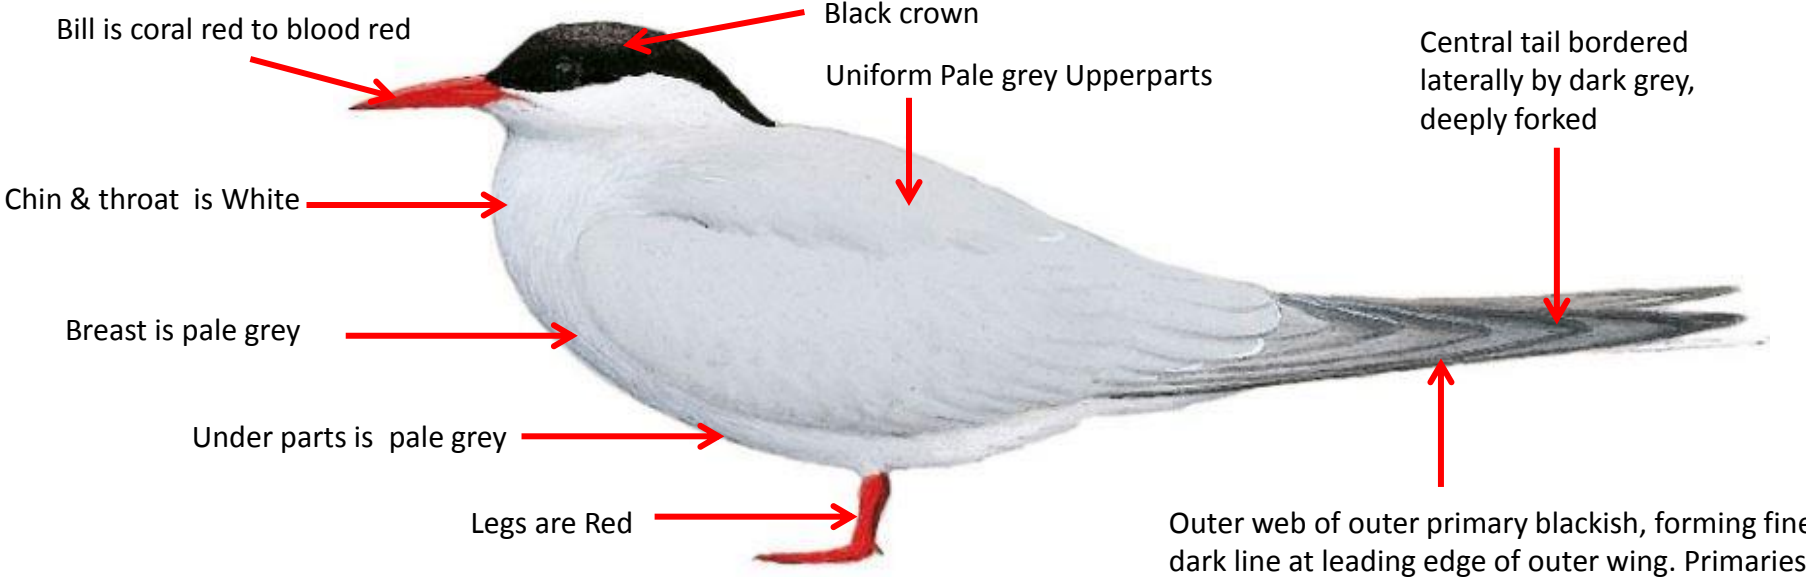

Arctic Tern Identification Tips

Arctic Tern : *Sterna paradisaea* : Vagrant in India

Bill is coral red to blood red

Black crown

Uniform Pale grey Upperparts

Central tail bordered laterally by dark grey, deeply forked

Chin & throat is White

Breast is pale grey

Under parts is pale grey

Legs are Red

Outer web of outer primary blackish, forming fine dark line at leading edge of outer wing. Primaries are translucent

Black mask extends from eye across rear mid crown to nape

Non-Breeding

Difference from breeding

Important id point

Reference : Birds of Indian Subcontinent
Inskipp and Grimmett
www.HBW.com

Difference from breeding
Important id point

Black Tern Identification Tips