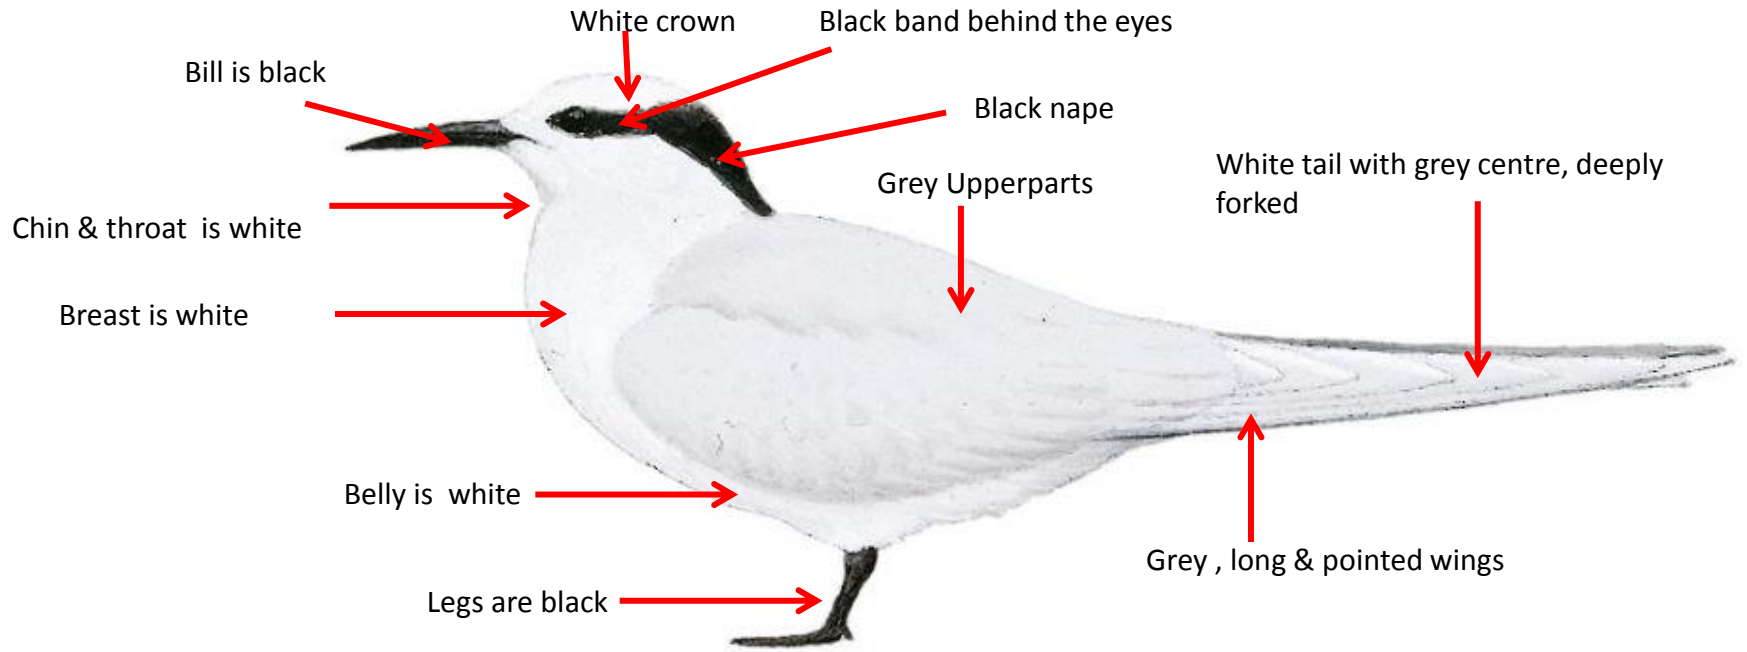

White underparts

Difference from breeding

Important id point

Reference : Birds of Indian Subcontinent
Inskipp and Grimmett
www.HBW.com

Black-bellied Tern Identification Tips

Black-bellied Tern : *Sterna acuticauda*: Widespread resident in North ,Central & West ; winter visitor in Kerala in India

Non-Breeding

Difference from breeding

Important id point

Reference : Birds of Indian Subcontinent
Inskipp and Grimmett
www.HBW.com

Black-naped Tern Identification Tips

Black-naped Tern : *Sterna sumatrana*: Resident in Andaman & Nicobar island in India

Non-Breeding

Reference : Birds of Indian Subcontinent
Inskipp and Grimmett
www.HBW.com

Bridled Tern Identification Tips

Bridled Tern : *Onychoprion anaethetus*: Breeds of Maharashtra coast and Lakshwadeep in India