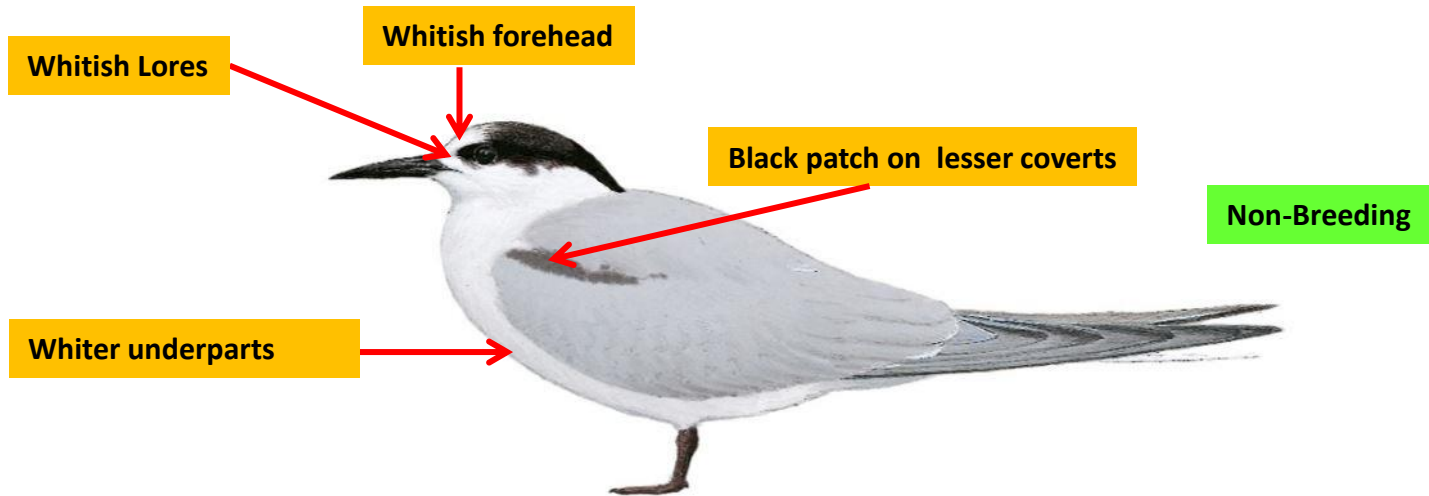

Non-Breeding

Difference from breeding

Important id point

Reference : Birds of Indian Subcontinent
Inskipp and Grimmett
www.HBW.com

Black-naped Tern Identification Tips

Black-naped Tern : *Sterna sumatrana*: Resident in Andaman & Nicobar island in India

Non-Breeding

Reference : Birds of Indian Subcontinent
Inskipp and Grimmett
www.HBW.com

Bridled Tern Identification Tips

Bridled Tern : *Onychoprion anaethetus*: Breeds of Maharashtra coast and Lakshwadeep in India

Non-Breeding

Difference from breeding

Important id point

Reference : Birds of Indian Subcontinent
Inskipp and Grimmett
www.HBW.com

Caspian Tern Identification Tips

Caspian Tern : *Hydroprogne caspia* : Breeds in Gujarat, Widespread winter visitor in coasts of India

Common Tern Identification Tips - *S. h. longipennis*

Common Tern : *Sterna hirundo longipennis* : Breeds in Ladhak , Widespread winter visitor in coasts of India

Greater Crested Tern Identification Tips - *T. b. velox*