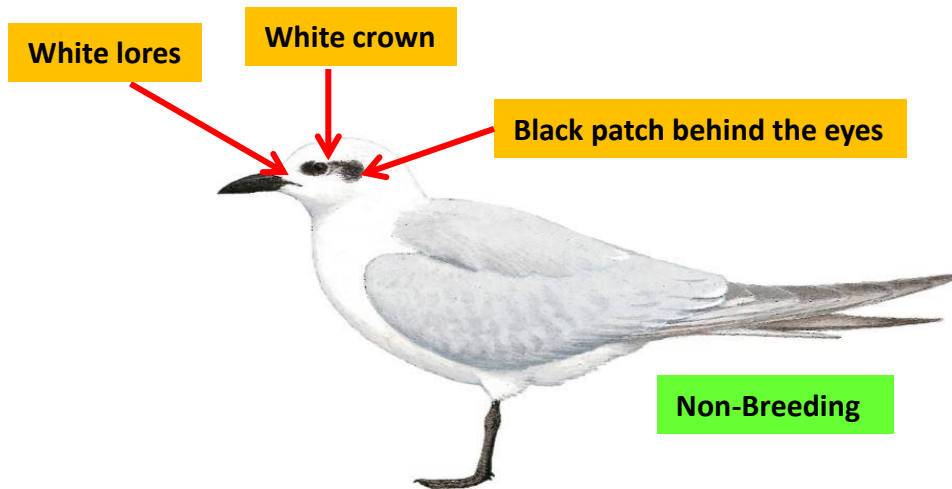

Common Tern Identification Tips - *S. h. longipennis*

Common Tern : *Sterna hirundo longipennis* : Breeds in Ladhak , Widespread winter visitor in coasts of India

Greater Crested Tern Identification Tips - *T. b. velox*

Greater Crested Tern : *Thalasseus bergii*: Residents of coasts of India

White crown with some dark spotting

Non-Breeding

Difference from breeding

Important id point

Reference : Birds of Indian Subcontinent
Inskipp and Grimmett
www.HBW.com

Gull-billed Tern Identification Tips

Gull-billed Tern : *Gelochelidon nilotica* : Breeds in North India ; widespread winter visitors to coasts of India

Indian Skimmer Identification Tips

Indian Skimmer : *Rynchops albicollis*: Resident of North & Central India

Difference from breeding

Important id point

Reference : Birds of Indian Subcontinent
Inskipp and Grimmett
www.HBW.com

Lesser Crested Tern Identification Tips

Lesser Crested Tern : *Thalasseus bengalensis*: Widespread winter visitors to coasts of India