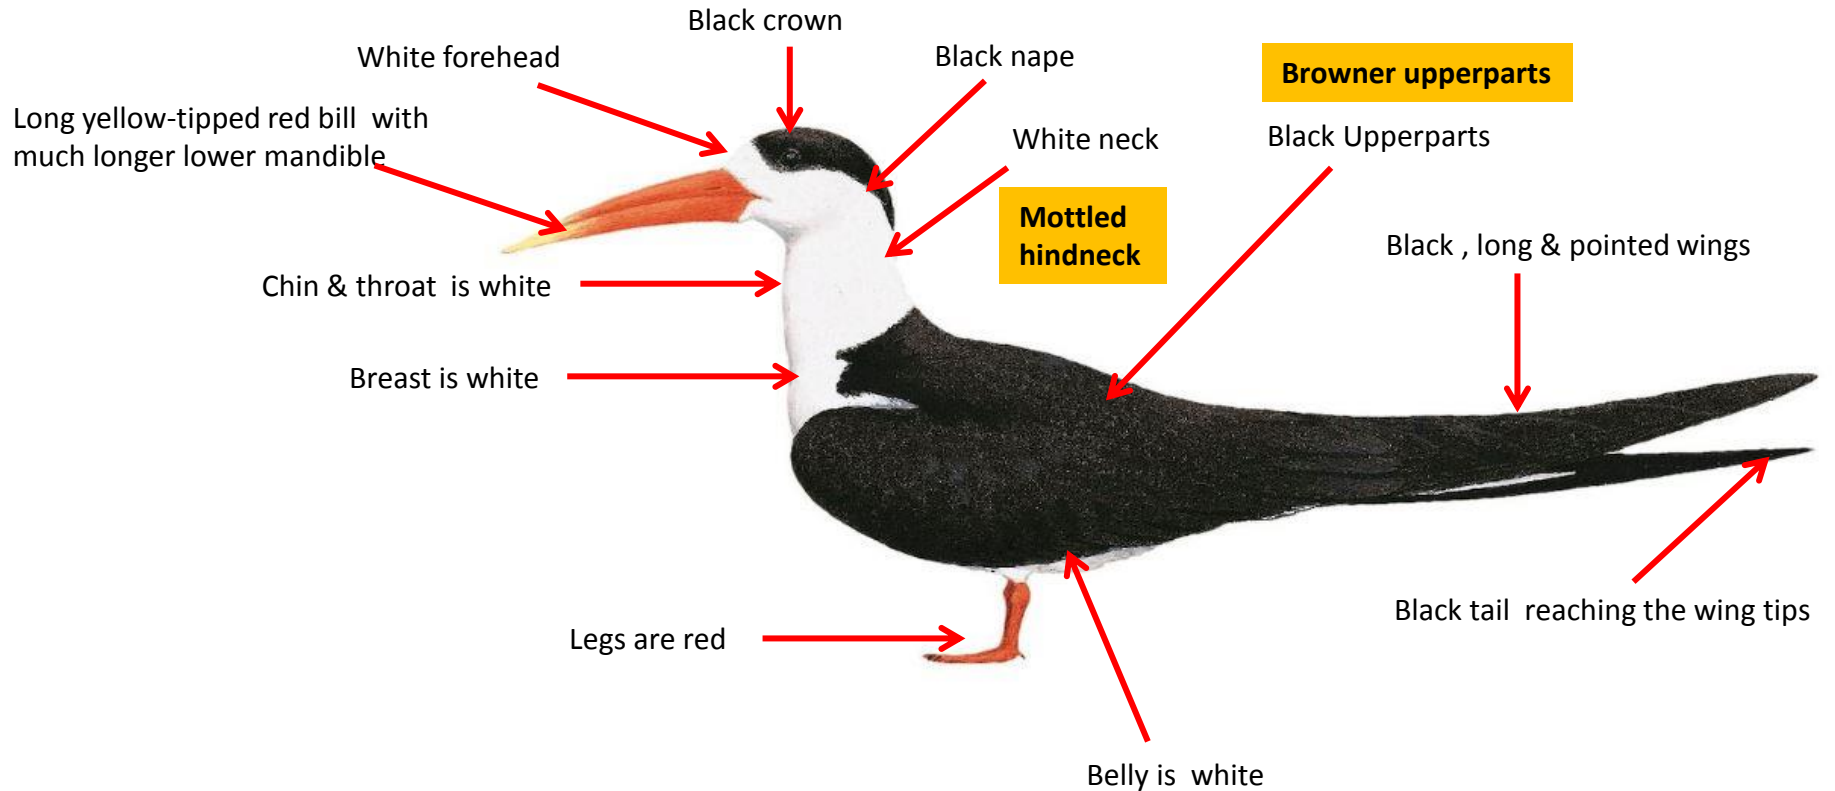

Greater Crested Tern : *Thalasseus bergii*: Residents of coasts of India

White crown with some dark spotting

Non-Breeding

Difference from breeding

Important id point

Reference : Birds of Indian Subcontinent
Inskipp and Grimmett
www.HBW.com

Gull-billed Tern Identification Tips

Gull-billed Tern : *Gelochelidon nilotica* : Breeds in North India ; widespread winter visitors to coasts of India

Indian Skimmer Identification Tips

Indian Skimmer : *Rynchops albicollis*: Resident of North & Central India