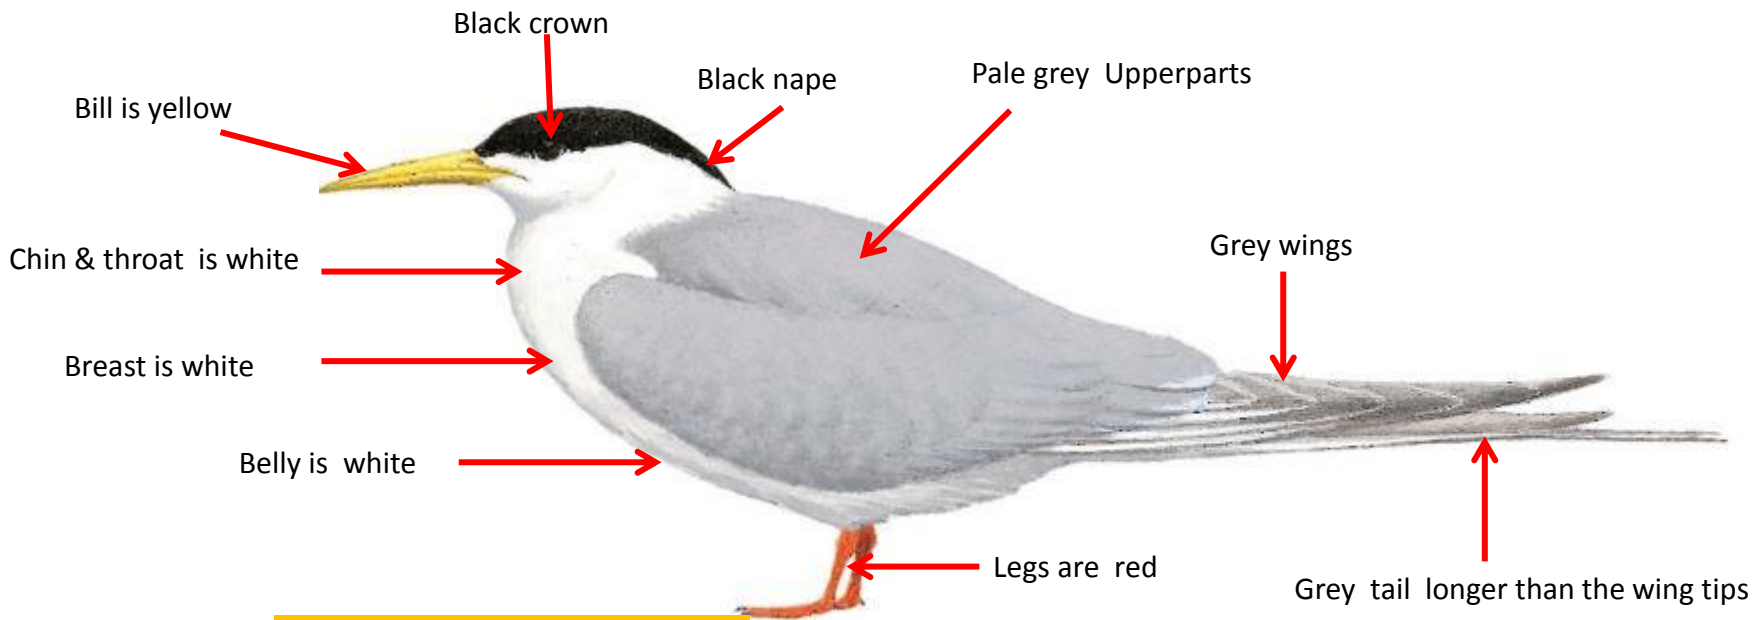

Pale-streaked forecrown

Black bill

Dark lesser coverts

Non-Breeding

Darker wing tips

River Tern Identification Tips

River Tern : *Sterna aurantia* : Widespread residents in India

Whitish forehead and forecrown

Black marks around eye to nape

Yellow bill with black tip

Non-Breeding

Dark lesser coverts

Roseate Tern Identification Tips

Roseate Tern : *Sterna dougallii* : Vagrant in summers in India

Black mask extending from the eye back to the nape