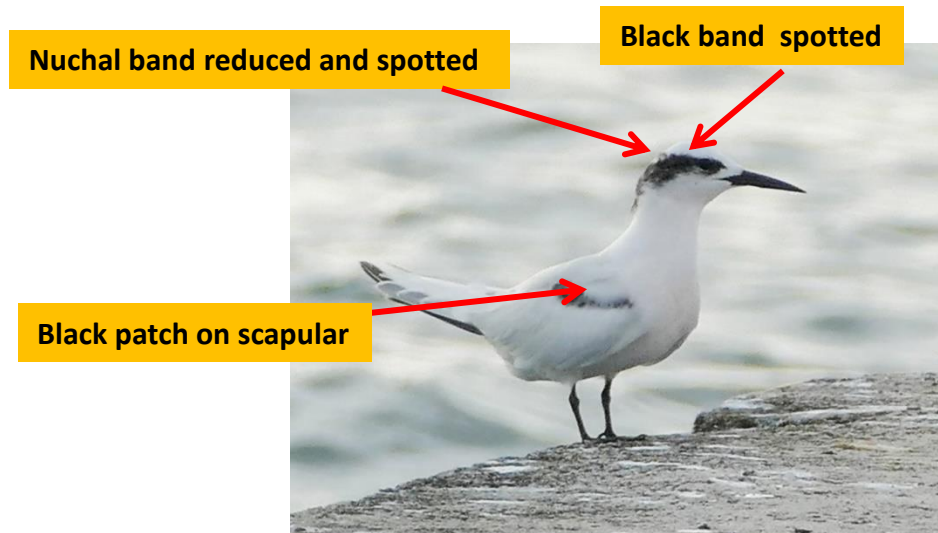

White underparts

Difference from breeding

Important id point

Reference : Birds of Indian Subcontinent
Inskipp and Grimmett
www.HBW.com

Black-bellied Tern Identification Tips

Black-bellied Tern : *Sterna acuticauda*: Widespread resident in North ,Central & West ; winter visitor in Kerala in India

Non-Breeding

Difference from breeding

Important id point

Reference : Birds of Indian Subcontinent
Inskipp and Grimmett
www.HBW.com

Black-naped Tern Identification Tips

Black-naped Tern : *Sterna sumatrana*: Resident in Andaman & Nicobar island in India

Non-Breeding

Reference : Birds of Indian Subcontinent
Inskipp and Grimmett
www.HBW.com

Bridled Tern Identification Tips

Bridled Tern : *Onychoprion anaethetus*: Breeds of Maharashtra coast and Lakshwadeep in India