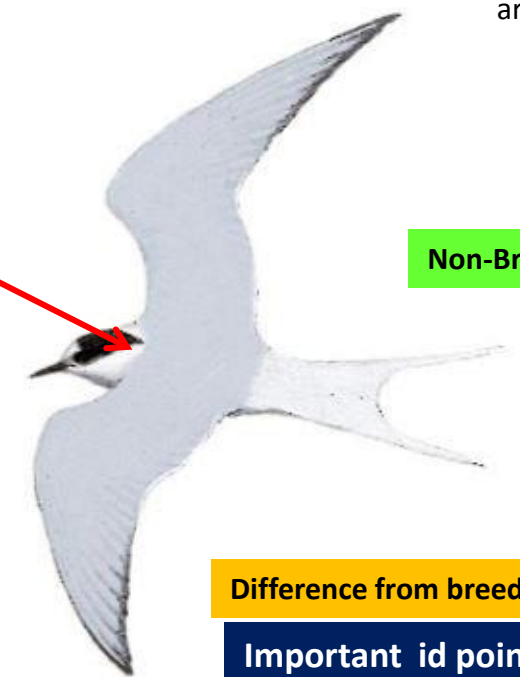

Arctic Tern Identification Tips

Arctic Tern : *Sterna paradisaea* : Vagrant in India

Bill is coral red to blood red

Black crown

Uniform Pale grey Upperparts

Central tail bordered laterally by dark grey, deeply forked

Chin & throat is White

Breast is pale grey

Under parts is pale grey

Legs are Red

Outer web of outer primary blackish, forming fine dark line at leading edge of outer wing. Primaries are translucent

Black mask extends from eye across rear mid crown to nape

Non-Breeding

Difference from breeding

Important id point

Reference : Birds of Indian Subcontinent
Inskipp and Grimmett
www.HBW.com

Difference from breeding
Important id point

Black Tern Identification Tips