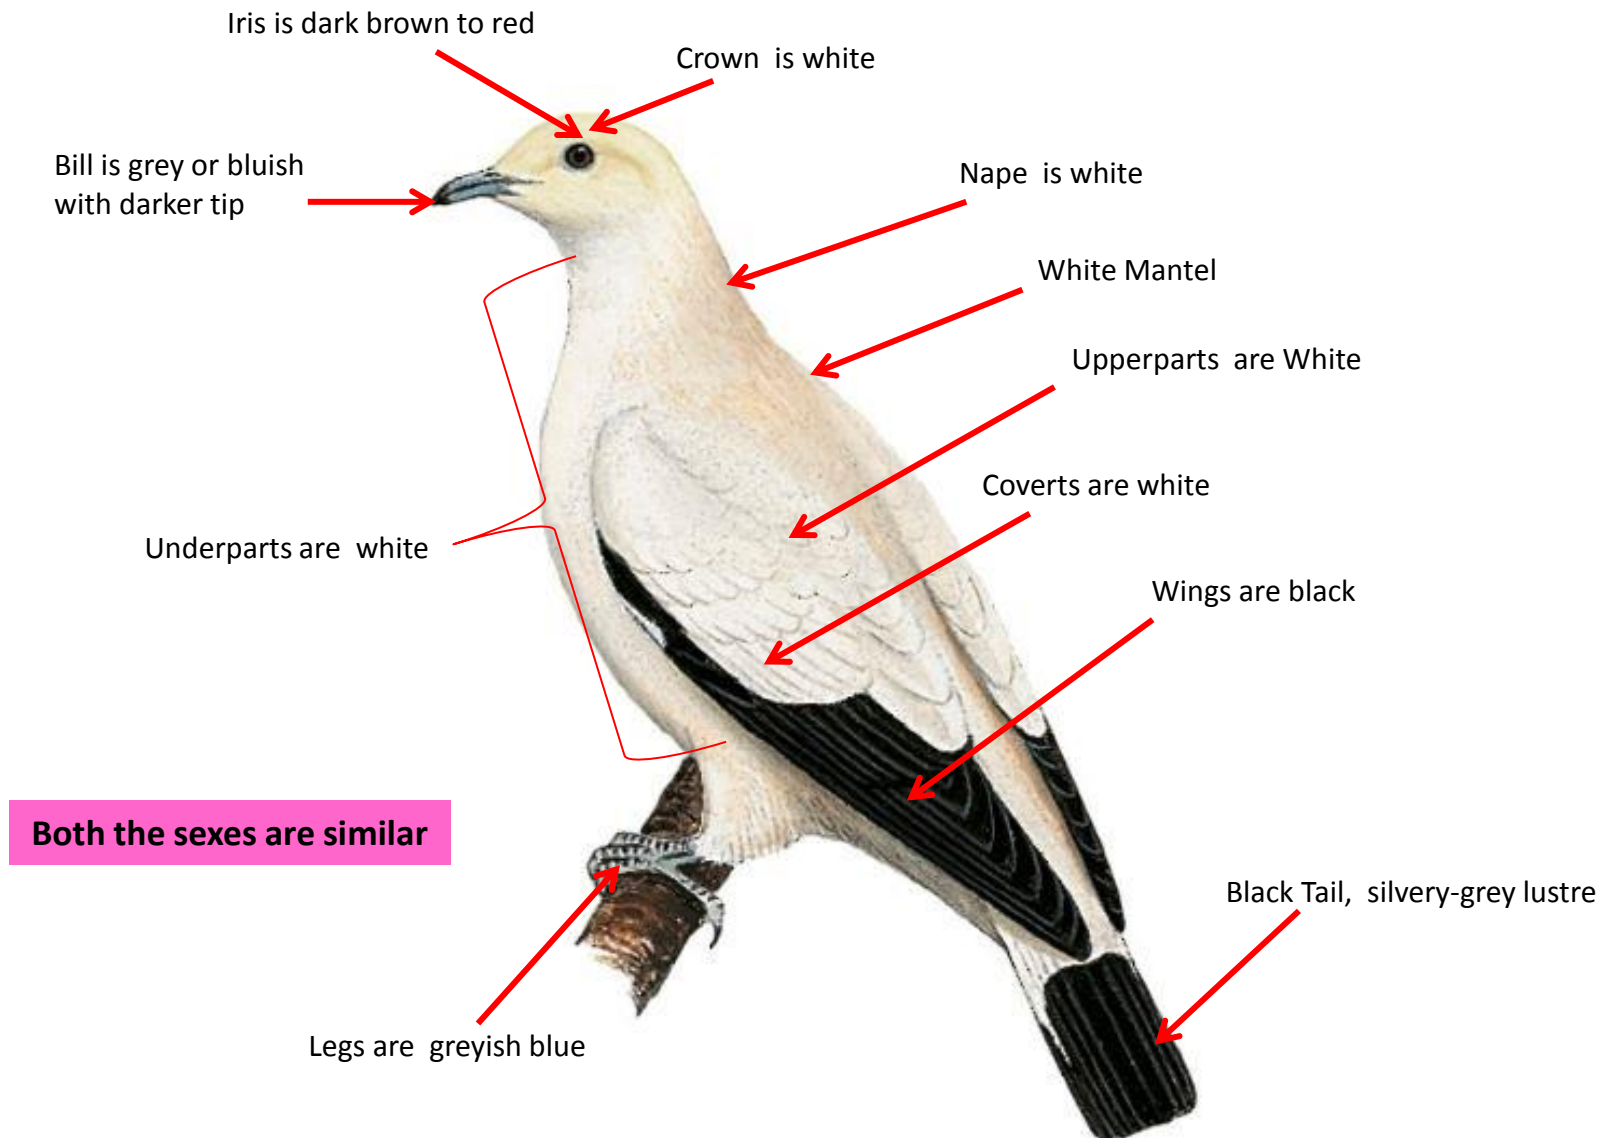

# Mountain Imperial Pigeon Identification Tips

**Mountain Imperial Pigeon : *Ducula badia* :** Resident of Himalayas, Western Ghats, & North East India

**D. b. cuprea**-Western Ghats from Goa and Karnataka to Kerala

# Nicobar Imperial Pigeon Identification Tips

**Nicobar Imperial Pigeon : *Ducula aenea nicobarica*:** Resident of Andaman & Nicobar islands in India

Iris is dark brown to red with lilac outer ring and crimson orbital skin

Both the sexes are similar

Legs are dark pinkish red or purple-red

Under tail-coverts dark chestnut

# Pied imperial Pigeon Identification Tips

**Pied imperial Pigeon : *Ducula bicolor* :** Resident of Andaman & Nicobar islands in India

Iris is dark brown to red

Crown is white

Bill is grey or bluish  
with darker tip