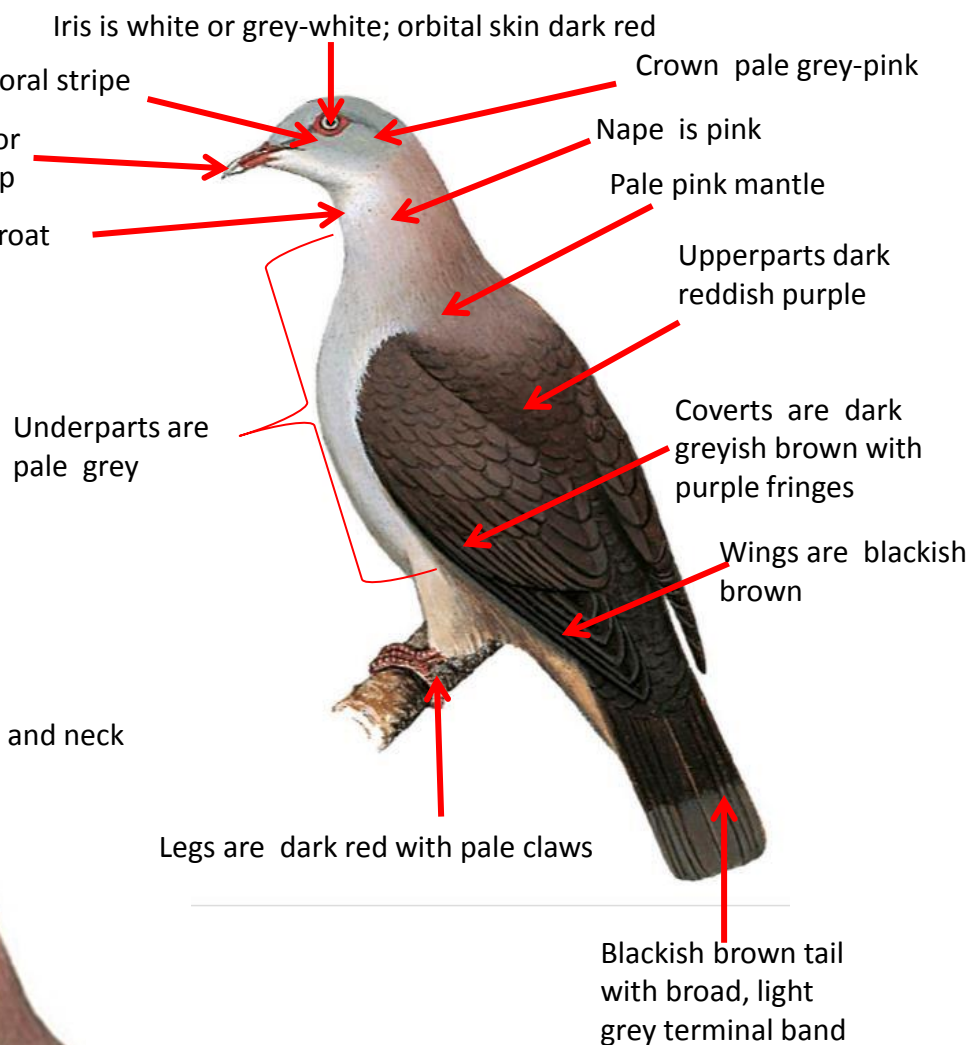

D. b. griseicapilla- North East India (Nagaland, Manipur)