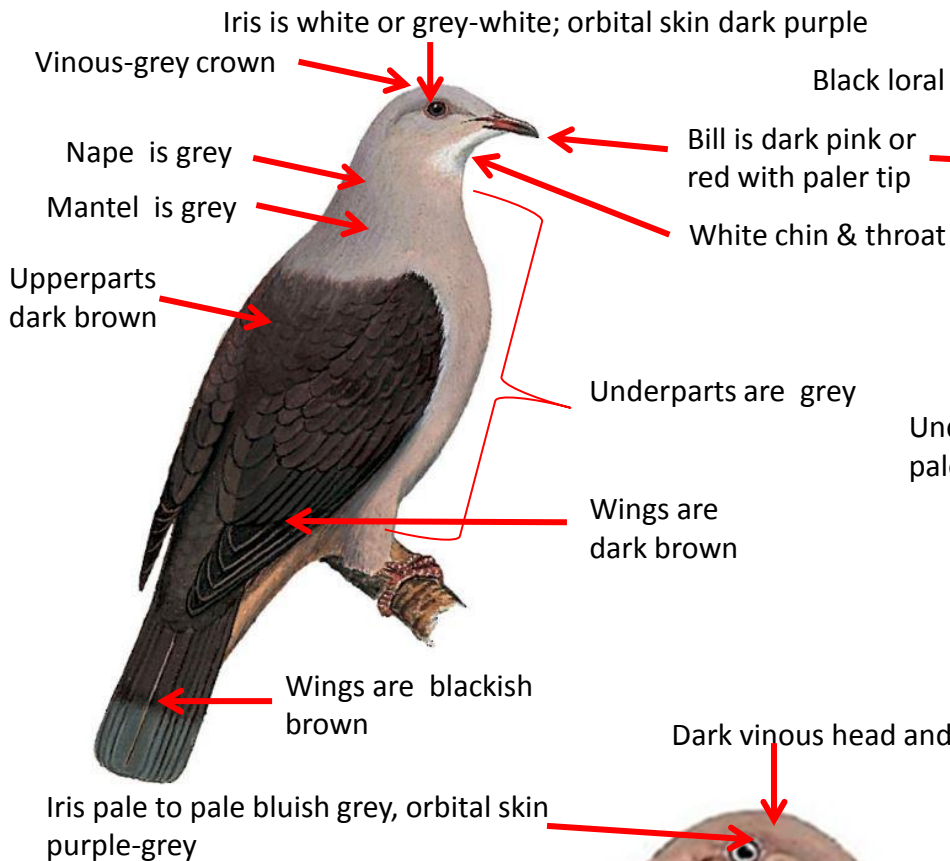

Mountain Imperial Pigeon Identification Tips

Mountain Imperial Pigeon : *Ducula badia* : Resident of Himalayas, Western Ghats, & North East India

D. b. cuprea-Western Ghats from Goa and Karnataka to Kerala