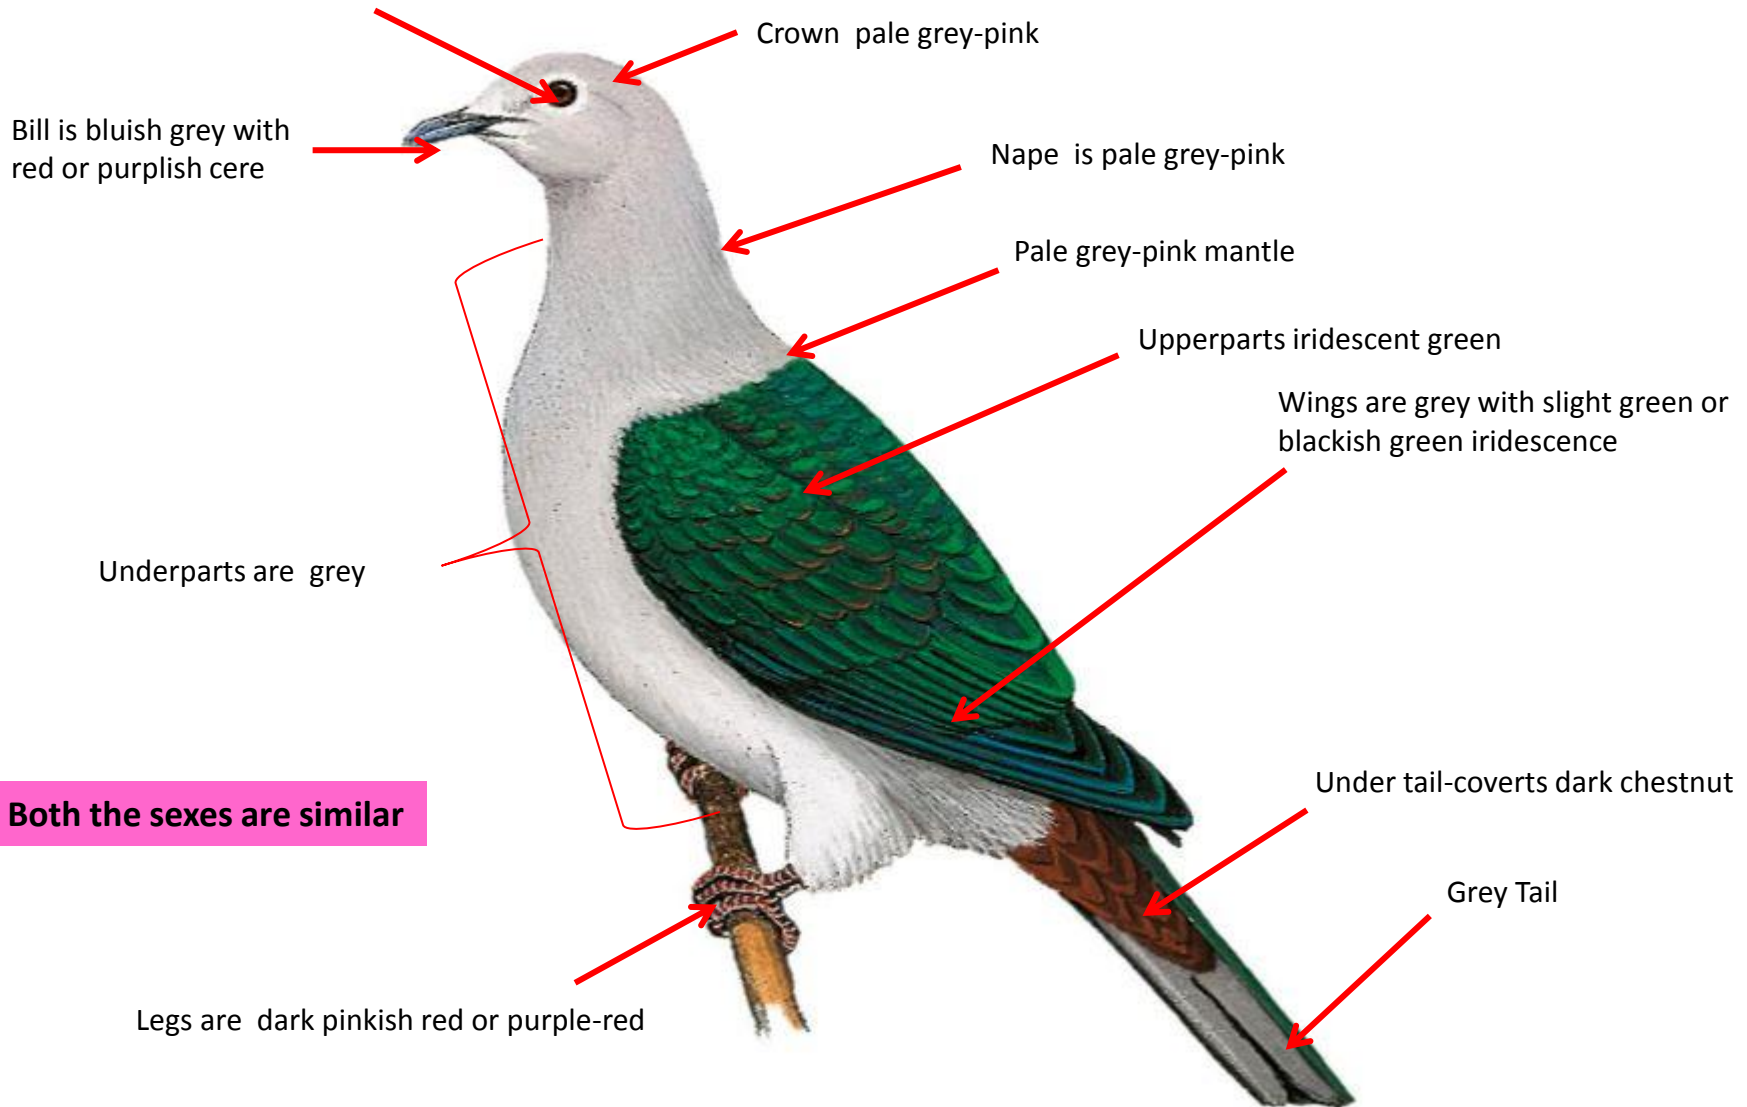

# List of Imperial Pigeon found in India

<b>Sno.</b>	<b>Name</b>	<b><i>Binomial Name</i></b>
<b>1</b>	<b>Green Imperial Pigeon</b>	<b><i>Ducula aenea</i></b>
<b>2</b>	<b>Mountain Imperial Pigeon</b>	<b><i>Ducula badia</i></b>
<b>3</b>	<b>Nicobar Imperial Pigeon</b>	<b><i>Ducula aenea nicobarica</i></b>
<b>4</b>	<b>Pied imperial Pigeon</b>	<b><i>Ducula bicolor</i></b>

# Green Imperial Pigeon Identification Tips- *D. a. sylvatica*

**Green Imperial Pigeon : *Ducula aenea sylvatica* :** Resident of Western Ghats, East & North East India

Iris is dark brown to red with lilac outer ring and crimson orbital skin

# Nicobar Imperial Pigeon Identification Tips

**Nicobar Imperial Pigeon : *Ducula aenea nicobarica*:** Resident of Andaman & Nicobar islands in India

Iris is dark brown to red with lilac outer ring and crimson orbital skin

# Pied imperial Pigeon Identification Tips

**Pied imperial Pigeon : *Ducula bicolor* :** Resident of Andaman & Nicobar islands in India

Iris is dark brown to red

Crown is white

Bill is grey or bluish  
with darker tip