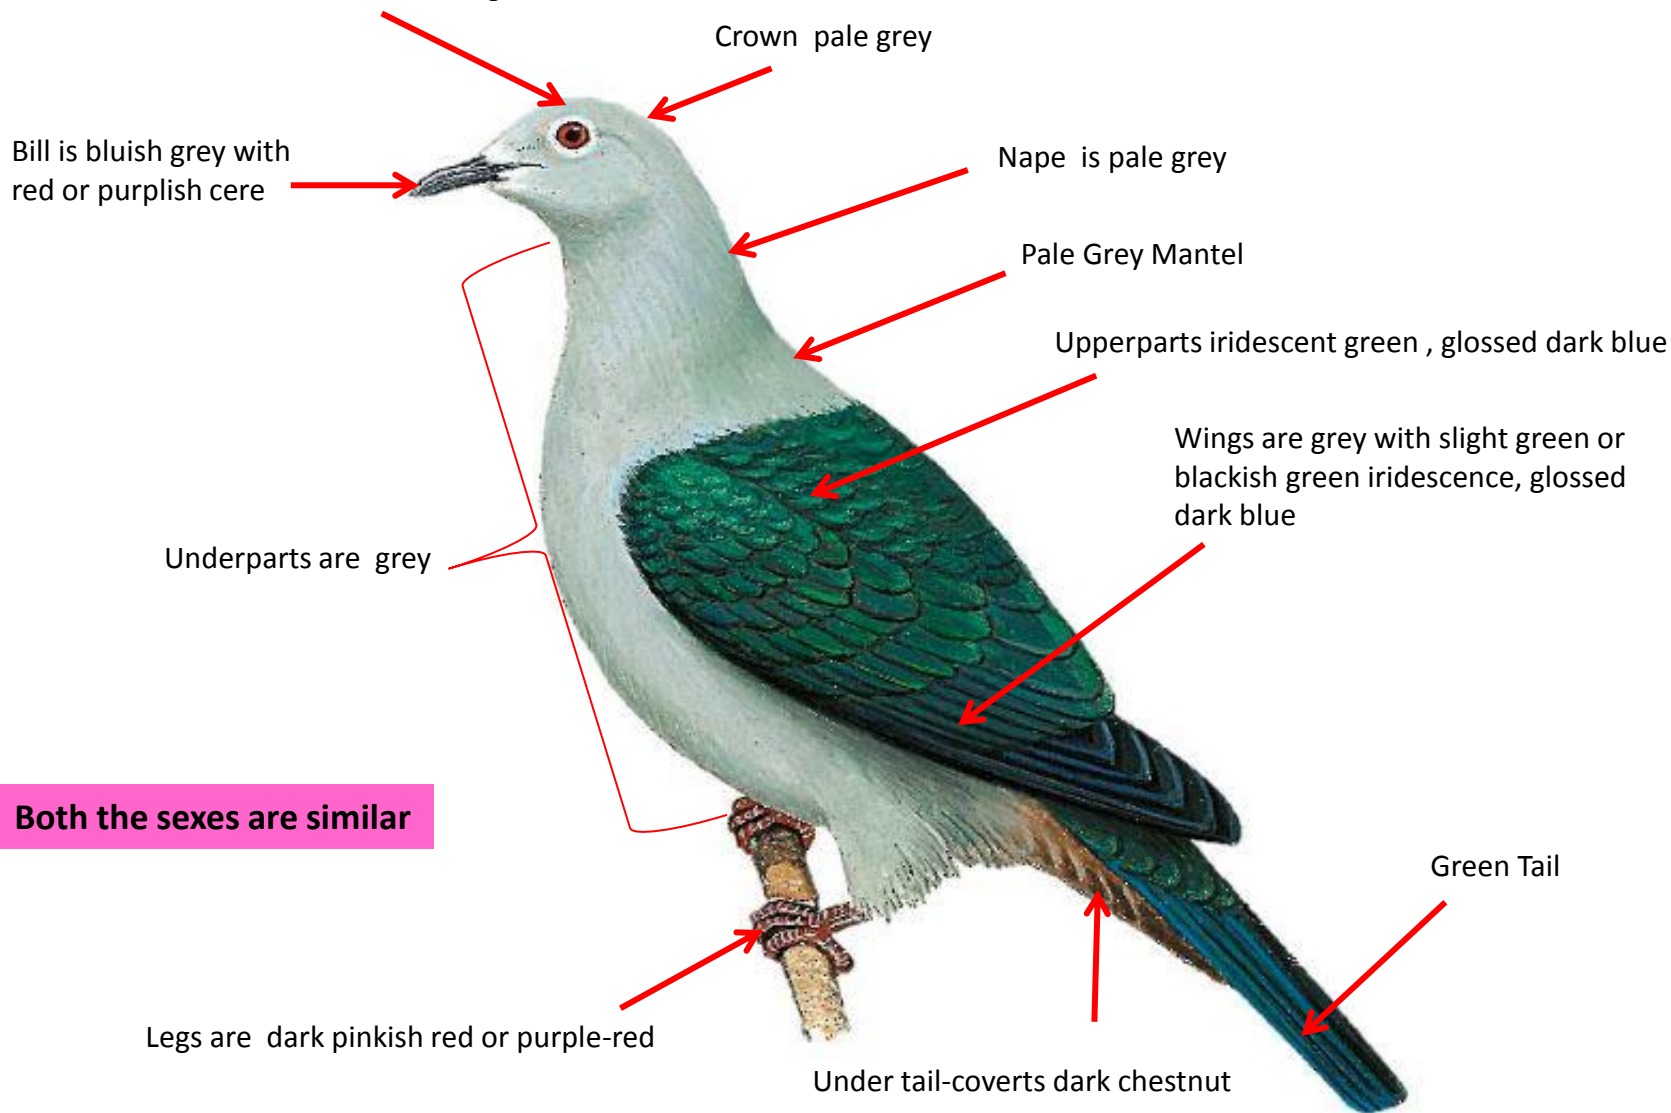

# Mountain Imperial Pigeon Identification Tips

**Mountain Imperial Pigeon : *Ducula badia* :** Resident of Himalayas, Western Ghats, & North East India

**D. b. cuprea**-Western Ghats from Goa and Karnataka to Kerala

**D. b. griseicapilla**- North East India (Nagaland, Manipur)

**D. b. insignis**- Sikkim, Meghalaya (Khasia Hills) and River Brahmaputra

# Nicobar Imperial Pigeon Identification Tips

**Nicobar Imperial Pigeon : *Ducula aenea nicobarica*:** Resident of Andaman & Nicobar islands in India

Iris is dark brown to red with lilac outer ring and crimson orbital skin

# Pied imperial Pigeon Identification Tips

**Pied imperial Pigeon : *Ducula bicolor* :** Resident of Andaman & Nicobar islands in India

Iris is dark brown to red

Crown is white

Bill is grey or bluish  
with darker tip