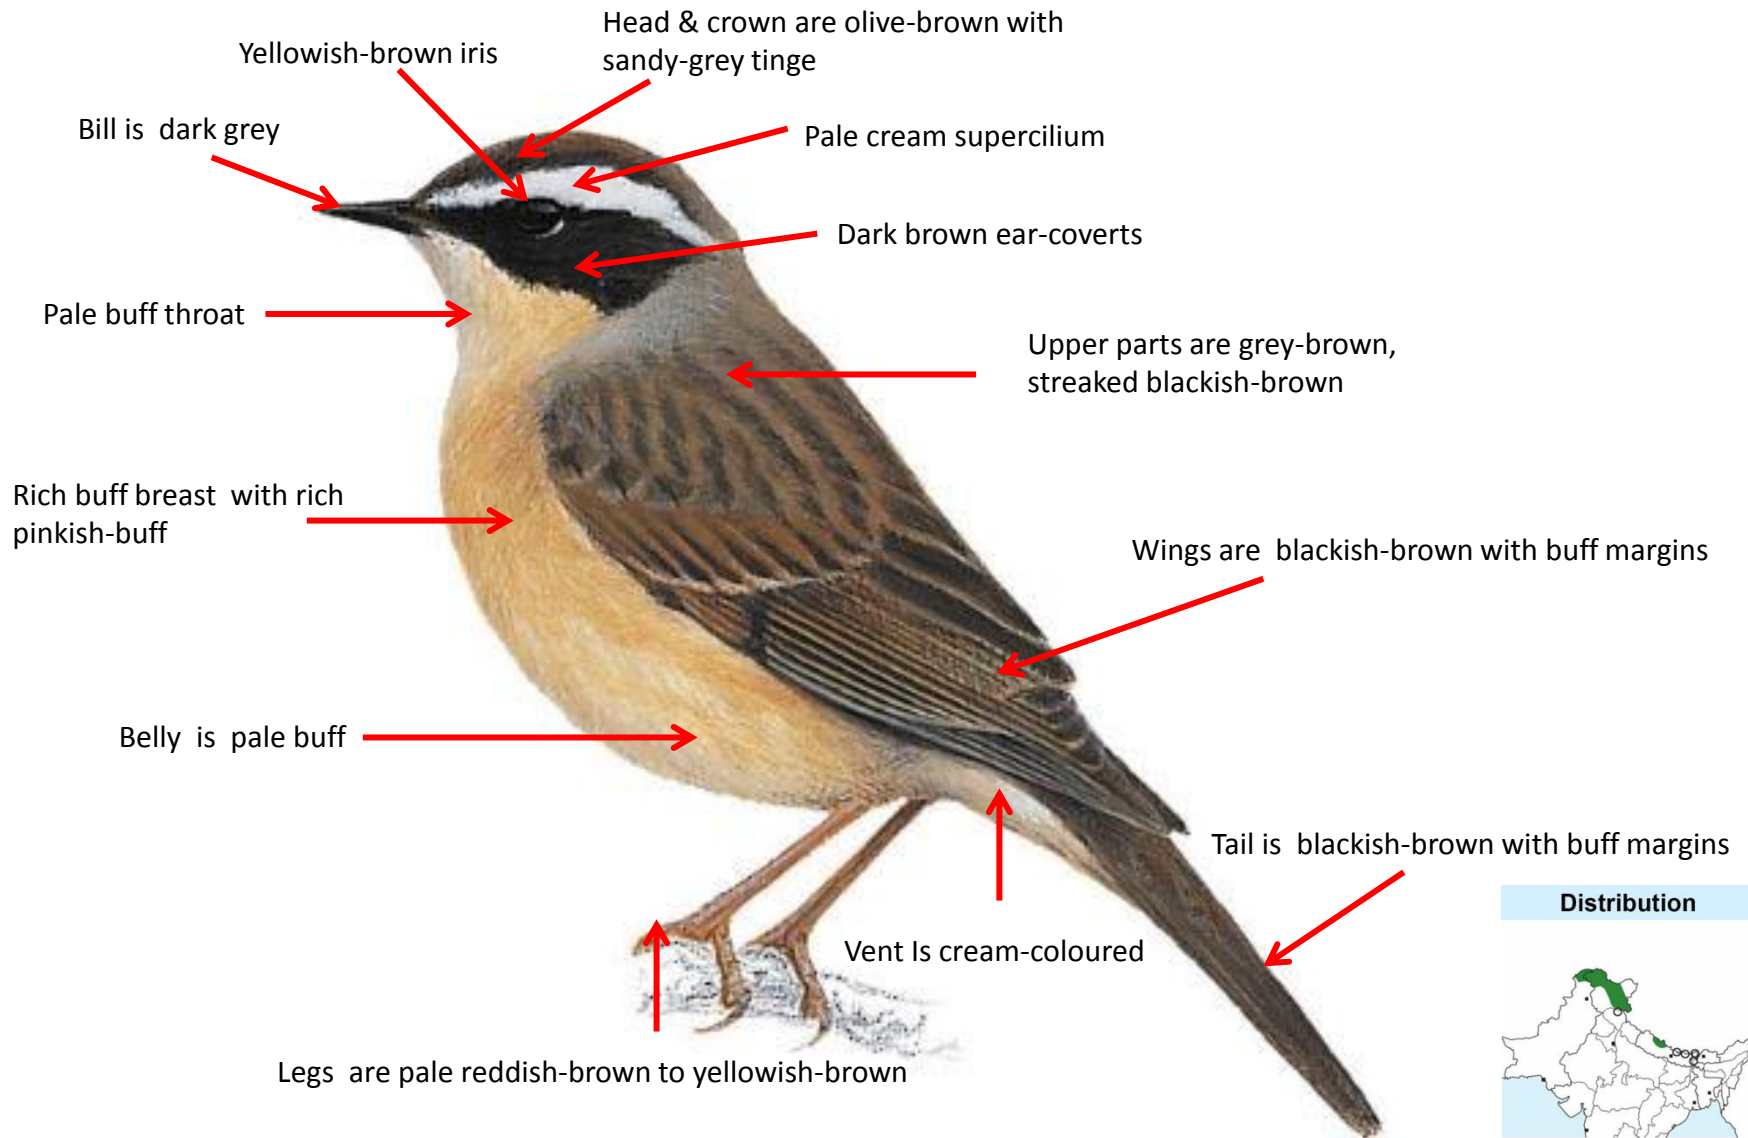

List of Accentors found in India

| Sno. | Name | Binomial Name |
|------|--------------------------|-------------------------------------|
| 1 | Alpine Accentor | <i>Prunella collaris whymperi</i> |
| 2 | Altai Accentor | <i>Prunella Himalayana</i> |
| 3 | Black-throated Accentor | <i>Prunella Atrogularis</i> |
| 4 | Brown Accentor | <i>Prunella fulvescens</i> |
| 5 | Maroon-backed Accentor | <i>Prunella immaculata</i> |
| 6 | Radde's Accentor | <i>Prunella ocularis</i> |
| 7 | Robin Accentor | <i>Prunella rubeculoides</i> |
| 8 | Rufous-breasted Accentor | <i>Prunella strophciata jerdoni</i> |

Alpine Accentor Identification Tips

Alpine Accentor : *Prunella collaris* : Resident in Himalayas in India

Distribution

Altai Accentor Identification Tips

Altai Accentor : *Prunella Himalayana* : Winter visitor in Himalayas in India

Black-throated Accentor Identification Tips

Black-throated Accentor : *Prunella atrogularis*: Winter visitor in West Himalayas in India

Brown Accentor Identification Tips

Brown Accentor: *Prunella fulvescens*: Resident of West Himalayas in India