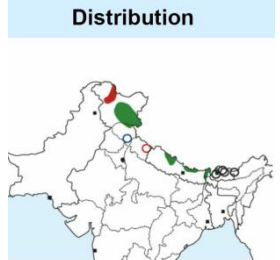

Black-throated Accentor Identification Tips

Black-throated Accentor : *Prunella atrogularis*: Winter visitor in West Himalayas in India

Brown Accentor Identification Tips

Brown Accentor: *Prunella fulvescens*: Resident of West Himalayas in India

Maroon-backed Accentor Identification Tips

Maroon-backed Accentor: *Prunella immaculata*: Resident of East Himalayas in India

Radde's Accentor Identification Tips

Radde's Accentor : *Prunella ocularis*: Vagrant in India

Robin Accentor Identification Tips

Robin Accentor : *Prunella rubeculoides*: Resident of Himalayas in India

Rufous-breasted Accentor Identification Tips

Rufous-breasted Accentor : *Prunella strophciata jerdoni* : Resident of Himalayas in India