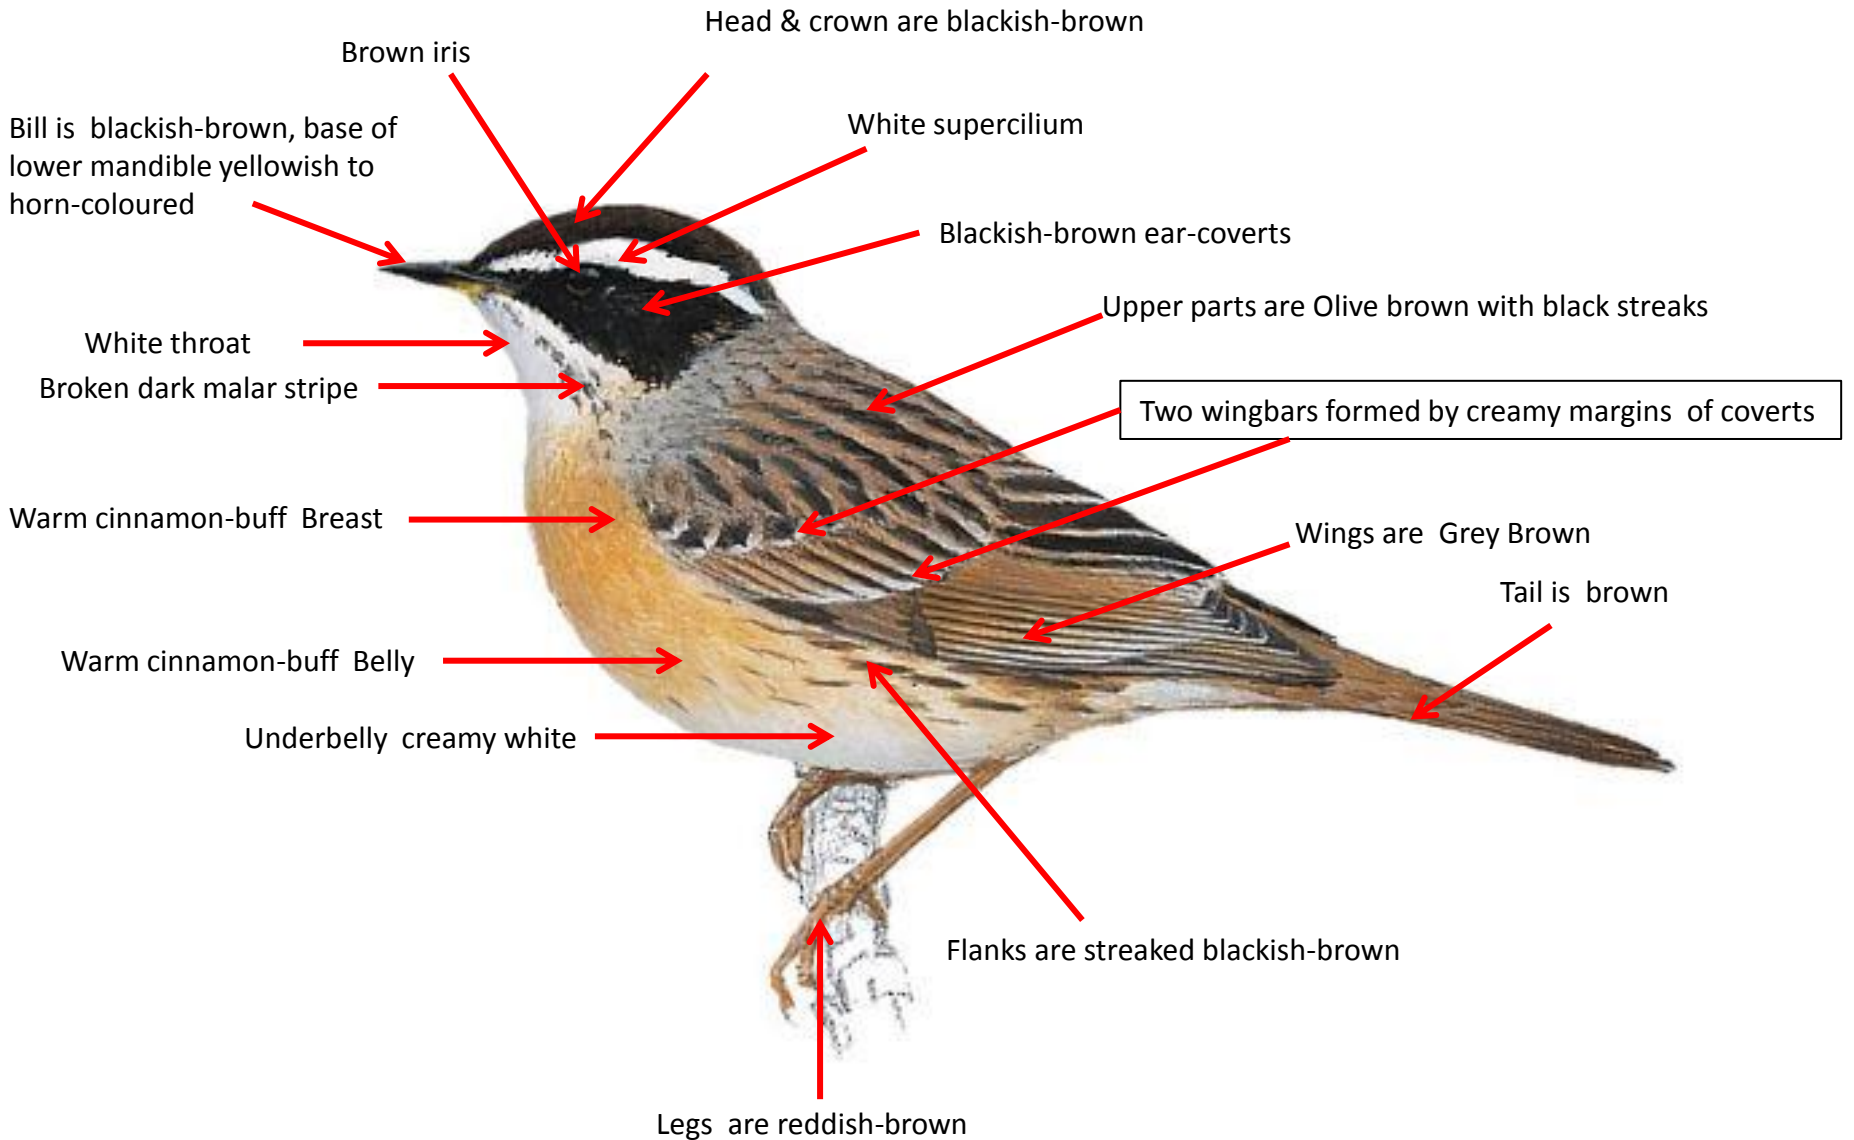

List of Accentors found in India

| Sno. | Name | Binomial Name |
|------|--------------------------|-------------------------------------|
| 1 | Alpine Accentor | <i>Prunella collaris whymperi</i> |
| 2 | Altai Accentor | <i>Prunella Himalayana</i> |
| 3 | Black-throated Accentor | <i>Prunella Atrogularis</i> |
| 4 | Brown Accentor | <i>Prunella fulvescens</i> |
| 5 | Maroon-backed Accentor | <i>Prunella immaculata</i> |
| 6 | Radde's Accentor | <i>Prunella ocularis</i> |
| 7 | Robin Accentor | <i>Prunella rubeculoides</i> |
| 8 | Rufous-breasted Accentor | <i>Prunella strophciata jerdoni</i> |

Black-throated Accentor Identification Tips

Black-throated Accentor : *Prunella atrogularis*: Winter visitor in West Himalayas in India

Brown Accentor Identification Tips

Brown Accentor: *Prunella fulvescens*: Resident of West Himalayas in India

Maroon-backed Accentor Identification Tips

Maroon-backed Accentor: *Prunella immaculata*: Resident of East Himalayas in India

Radde's Accentor Identification Tips

Radde's Accentor : *Prunella ocularis*: Vagrant in India