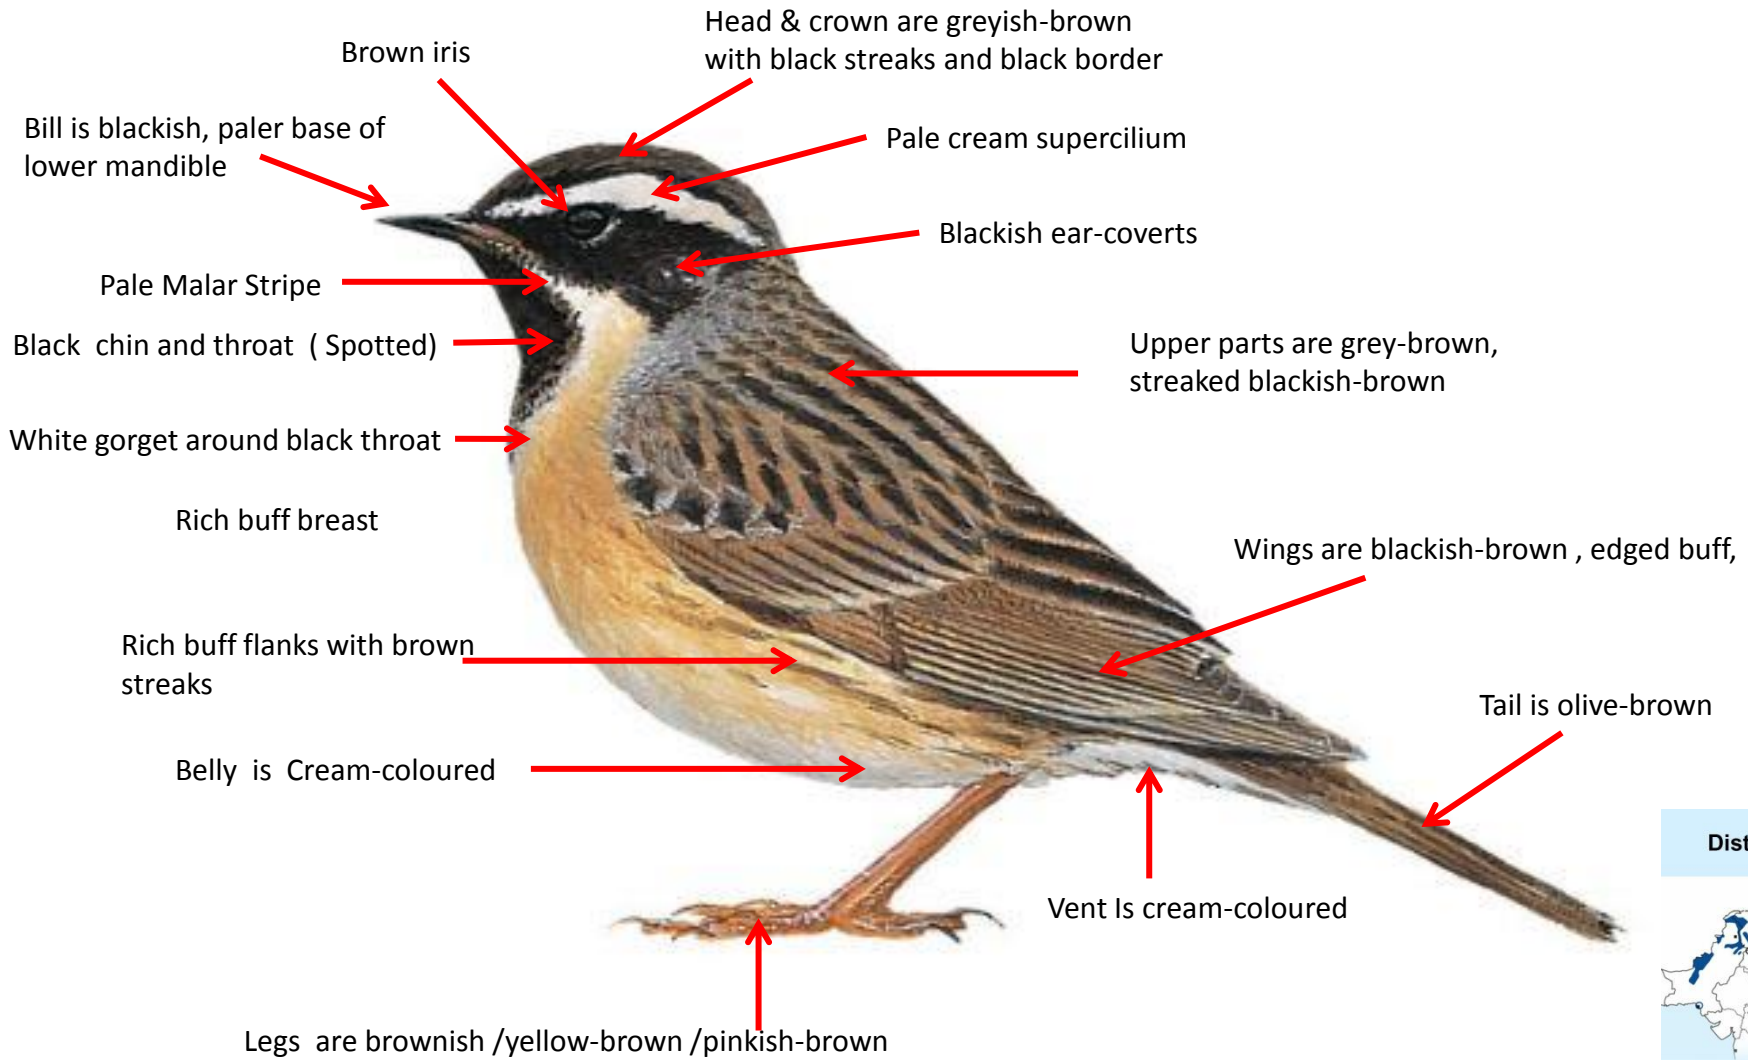

List of Accentors found in India

| Sno. | Name | Binomial Name |
|------|--------------------------|-------------------------------------|
| 1 | Alpine Accentor | <i>Prunella collaris whymperi</i> |
| 2 | Altai Accentor | <i>Prunella Himalayana</i> |
| 3 | Black-throated Accentor | <i>Prunella Atrogularis</i> |
| 4 | Brown Accentor | <i>Prunella fulvescens</i> |
| 5 | Maroon-backed Accentor | <i>Prunella immaculata</i> |
| 6 | Radde's Accentor | <i>Prunella ocularis</i> |
| 7 | Robin Accentor | <i>Prunella rubeculoides</i> |
| 8 | Rufous-breasted Accentor | <i>Prunella strophciata jerdoni</i> |

Alpine Accentor Identification Tips

Alpine Accentor : *Prunella collaris* : Resident in Himalayas in India

Distribution

Altai Accentor Identification Tips

Altai Accentor : *Prunella Himalayana* : Winter visitor in Himalayas in India

Black-throated Accentor Identification Tips

Black-throated Accentor : *Prunella atrogularis*: Winter visitor in West Himalayas in India

Brown Accentor Identification Tips

Brown Accentor: *Prunella fulvescens*: Resident of West Himalayas in India

Maroon-backed Accentor Identification Tips

Maroon-backed Accentor: *Prunella immaculata*: Resident of East Himalayas in India

Radde's Accentor Identification Tips

Radde's Accentor : *Prunella ocularis*: Vagrant in India