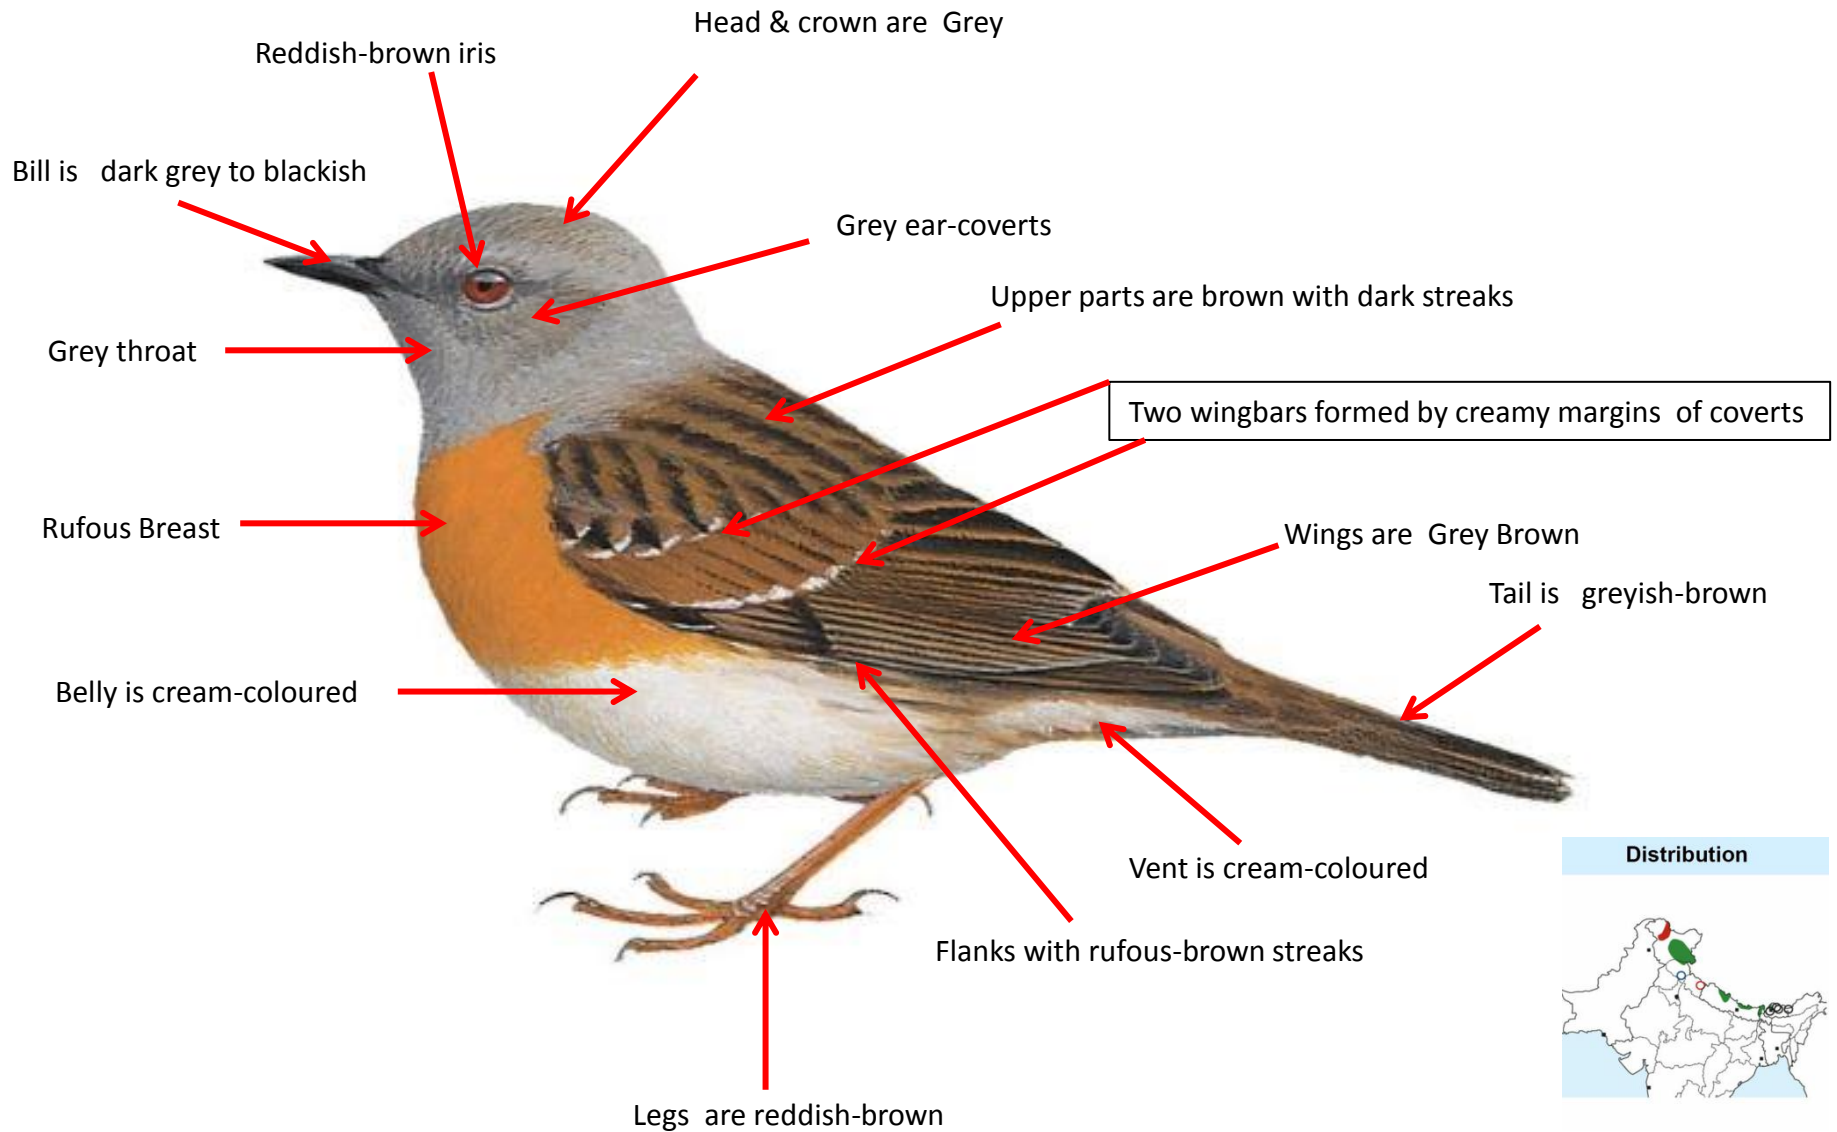

Robin Accentor Identification Tips

Robin Accentor : *Prunella rubeculoides*: Resident of Himalayas in India