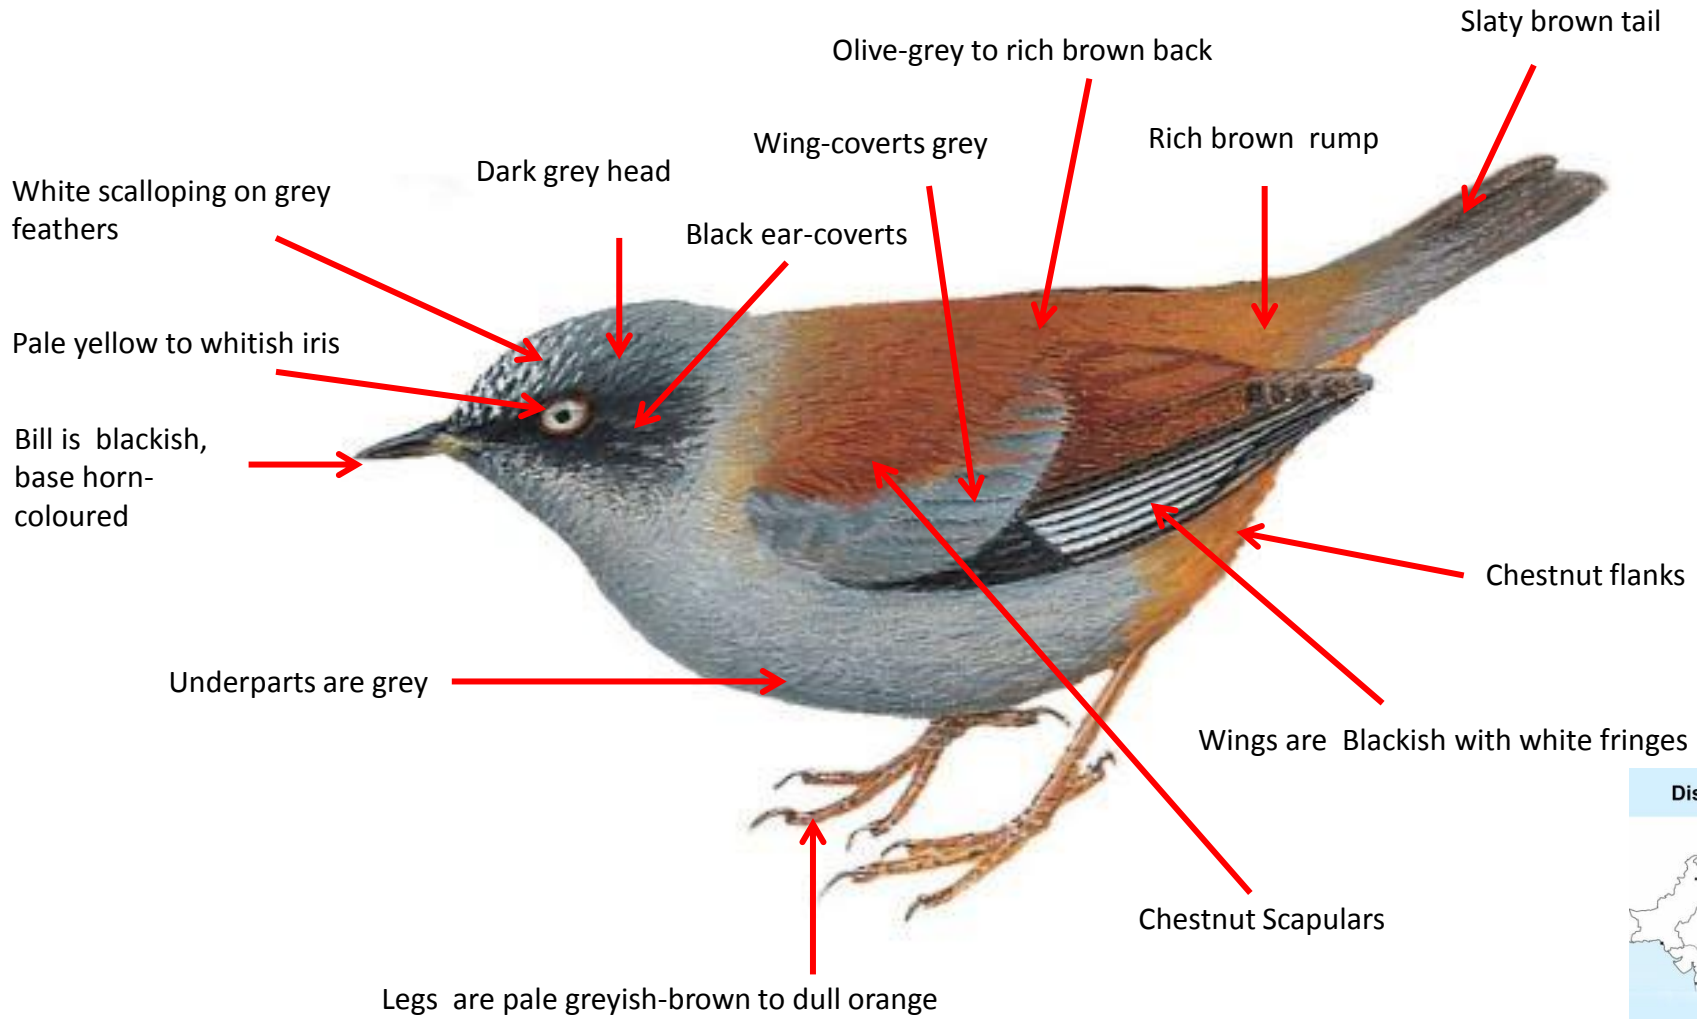

Maroon-backed Accentor Identification Tips

Maroon-backed Accentor: *Prunella immaculata*: Resident of East Himalayas in India