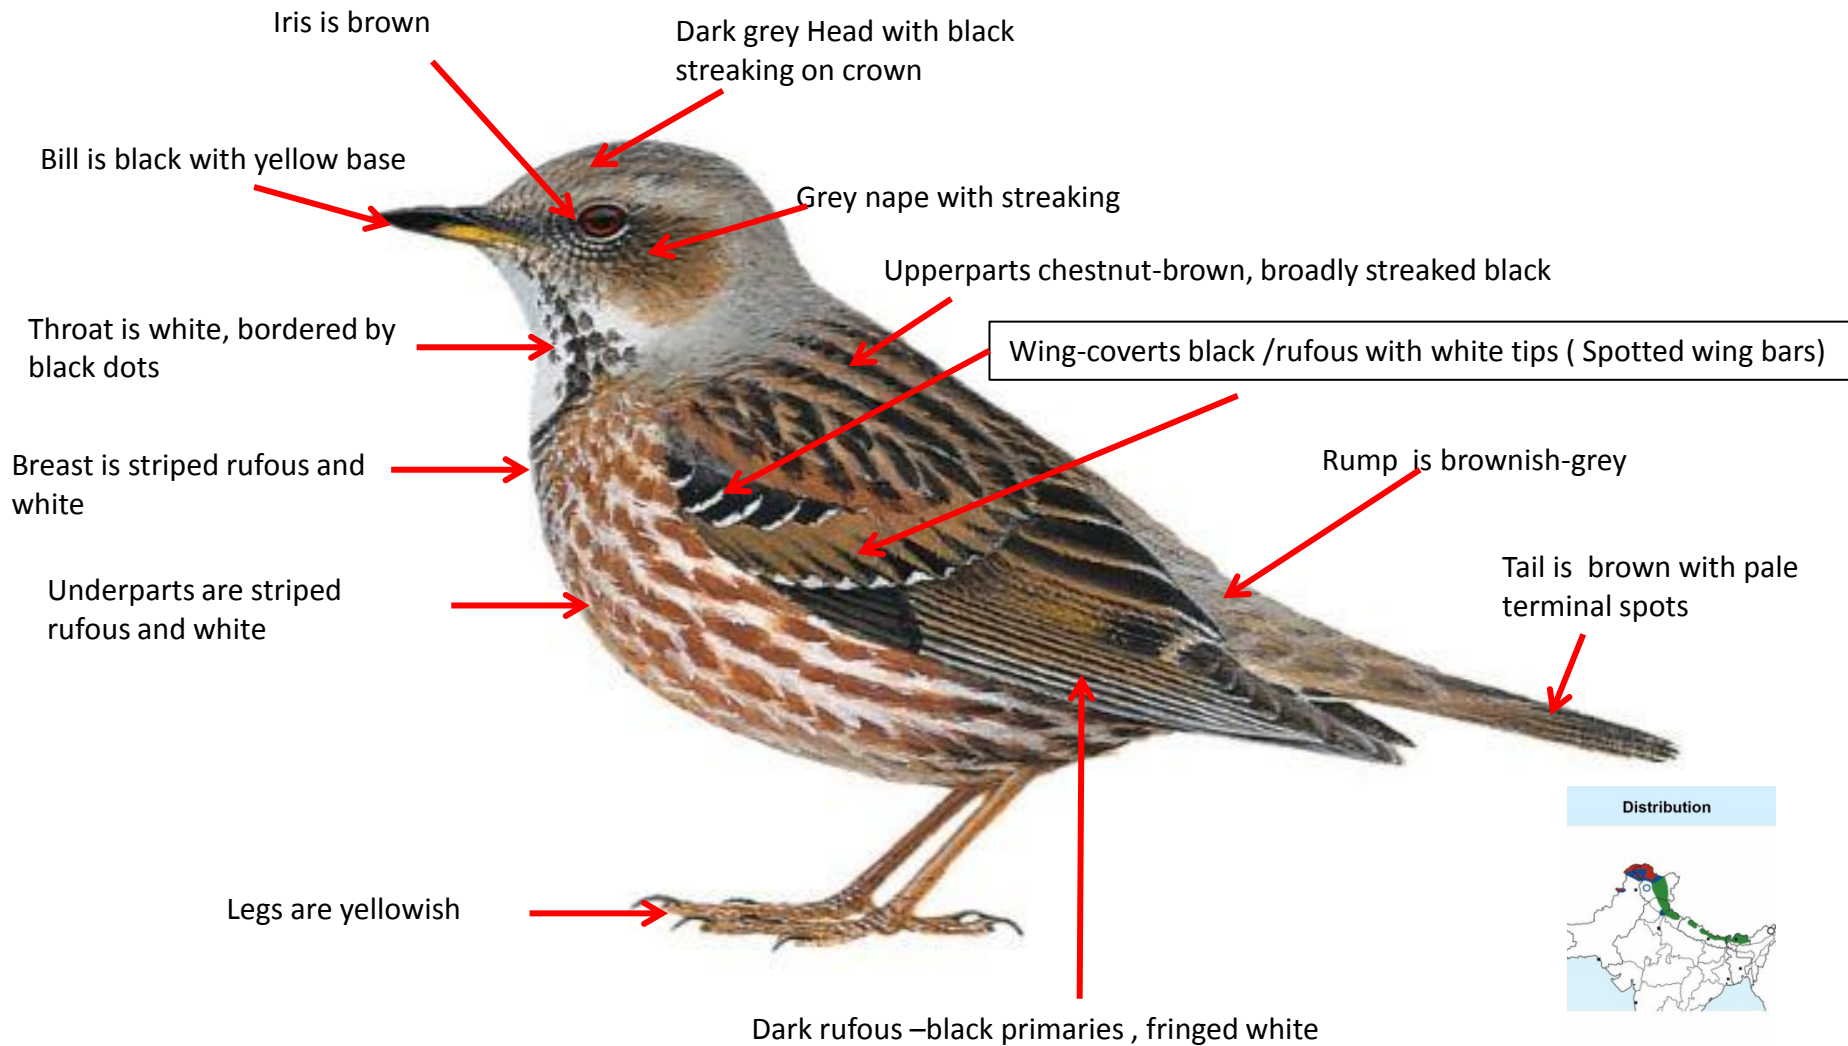

List of Accentors found in India

| Sno. | Name | Binomial Name |
|------|--------------------------|-------------------------------------|
| 1 | Alpine Accentor | <i>Prunella collaris whymperi</i> |
| 2 | Altai Accentor | <i>Prunella Himalayana</i> |
| 3 | Black-throated Accentor | <i>Prunella Atrogularis</i> |
| 4 | Brown Accentor | <i>Prunella fulvescens</i> |
| 5 | Maroon-backed Accentor | <i>Prunella immaculata</i> |
| 6 | Radde's Accentor | <i>Prunella ocularis</i> |
| 7 | Robin Accentor | <i>Prunella rubeculoides</i> |
| 8 | Rufous-breasted Accentor | <i>Prunella strophciata jerdoni</i> |

Alpine Accentor Identification Tips

Alpine Accentor : *Prunella collaris* : Resident in Himalayas in India

Distribution

Altai Accentor Identification Tips

Altai Accentor : *Prunella Himalayana* : Winter visitor in Himalayas in India

Black-throated Accentor Identification Tips

Black-throated Accentor : *Prunella atrogularis*: Winter visitor in West Himalayas in India

Brown Accentor Identification Tips

Brown Accentor: *Prunella fulvescens*: Resident of West Himalayas in India