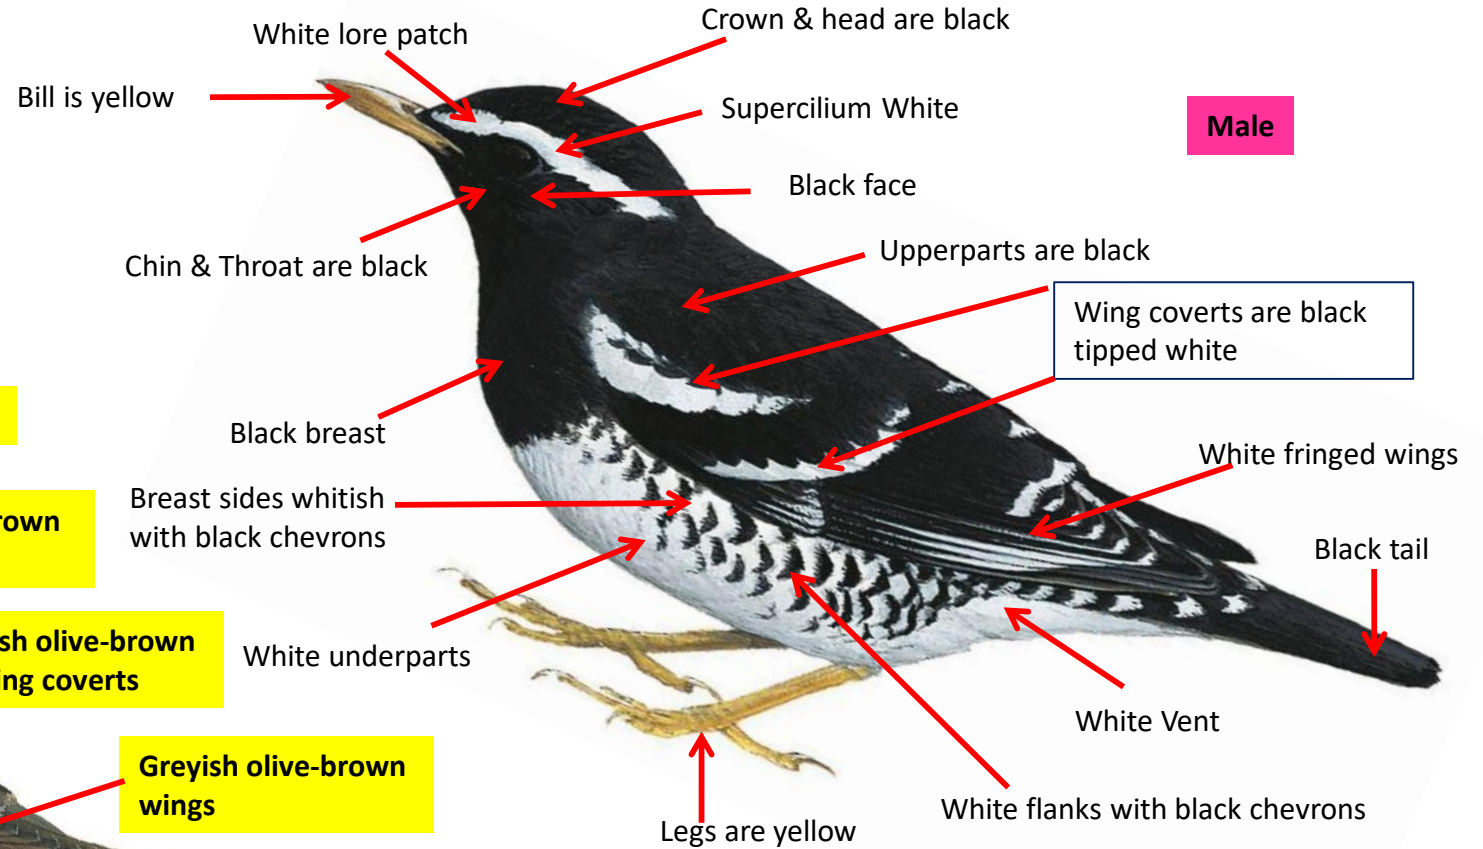

Legs are dull flesh

G.c.cyanotus- Resident of Central & South India

Broad auricular stripe

Orange malar stripe

Broad olive-brown vertical subocular stripe

White chin & throat

Male

Difference from Male

Difference from Nominat

Important id point

Distribution

Reference : Birds of Indian Subcontinent
Inskipp and Grimmett
www.HBW.com

Pied Thrush identification Tips

Pied Thrush : *Monticola wardii* : Breeds in Himalayas ; winter visitor in South India

Difference from Male
Important id point

Reference : Birds of Indian Subcontinent
Inskipp and Grimmett
www.HBW.com

Plain-backed Thrush (Alpine thrush) identification Tips

Plain-backed Thrush (Alpine thrush) : *Zoothera neilgherriensis* : Resident of Himalayas & North East India.

Both sexes Similar

Important id point

Scaly Thrush identification Tips

Scaly Thrush : *Zosterda dauma* : Winter Visitor Hills of Manipur & Andaman Islands in India.

Both sexes Similar

Important id point

Reference : **Birds of Indian Subcontinent**
Inskipp and Grimmett
www.HBW.com