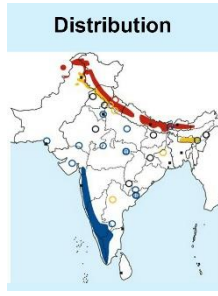

List of Rock, Whistling & Zoothera Thrushes found in India

Sno.	Name	Binomial Name
Rock Thrush		
1	Blue Rock Thrush	<i>Monticola solitaries</i>
2	Blue-capped Rock Thrush	<i>Monticola cinclorhynchus</i>
3	Chestnut-bellied Rock Thrush	<i>Monticola rufiventris</i>
4	Rufous-tailed Rock Thrush	<i>Monticola saxatilis</i>
Whistling Thrush		
1	Blue Whistling Thrush	<i>Myophonus caeruleus</i>
2	Malabar Whistling Thrush	<i>Myophonus horsfieldii</i>
Zoothera Thrush		
1	Dark-sided Thrush	<i>Zoothera marginata</i>
2	Long-billed Thrush	<i>Zoothera Monticola</i>
3	Long-tailed Thrush	<i>Zoothera dixonii</i>
4	Nilgiri Thrush	<i>Zoothera neilgherriensis</i>
5	Orange-headed Thrush	<i>Zoothera citrina</i>
6	Pied Thrush	<i>Zoothera wardii</i>
7	Plain-backed Thrush (Alpine thrush)	<i>Zoothera mollissima</i>
8	Scaly Thrush	<i>Zoothera dauma</i>
9	Siberian Thrush	<i>Zoothera sibirica</i>

ROCK THRUSH

Blue Rock Thrush identification Tips

Blue Rock Thrush : *Monticola solitaries* : Breeds in Himalayas; Widespread winter visitor in India

Difference from Male

Important id point

Reference : Birds of Indian Subcontinent
 Inskipp and Grimmett
www.HBW.com

Blue-capped Rock Thrush identification Tips

Blue-capped Rock Thrush : *Monticola cinclorhynchus* : Summer Visitor to Himalayas; Winter visitor in Western Ghats India

©www.ogaclinks.com

Difference from Male
Important id point