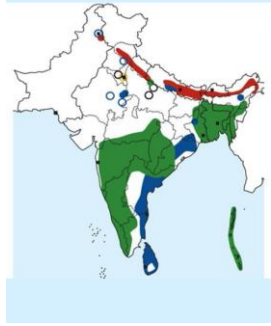

ZOOTHERA THRUSH

Dark-sided Thrush identification Tips

Dark-sided Thrush : *Zoothera marginata* : Resident of Himalayas & North East India.

Distribution

Both sexes Similar

Important id point

[©www.ogaclinks.com](http://www.ogaclinks.com)

Distribution

Both sexes Similar

Important id point

Nilgiri Thrush identification Tips

Nilgiri Thrush : *Zoothera neilgherriensis* : Resident of Western Ghats in India.

Distribution

©www.ogaclinks.com

Both sexes Similar

Legs are dull flesh

G.c.cyanotus- Resident of Central & South India

Broad auricular stripe

Orange malar stripe

Broad olive-brown vertical subocular stripe

White chin & throat

Male

Difference from Male

Difference from Nominat

Important id point

Distribution

Reference : Birds of Indian Subcontinent
Inskipp and Grimmett
www.HBW.com

Pied Thrush identification Tips

Pied Thrush : *Monticola wardii* : Breeds in Himalayas ; winter visitor in South India