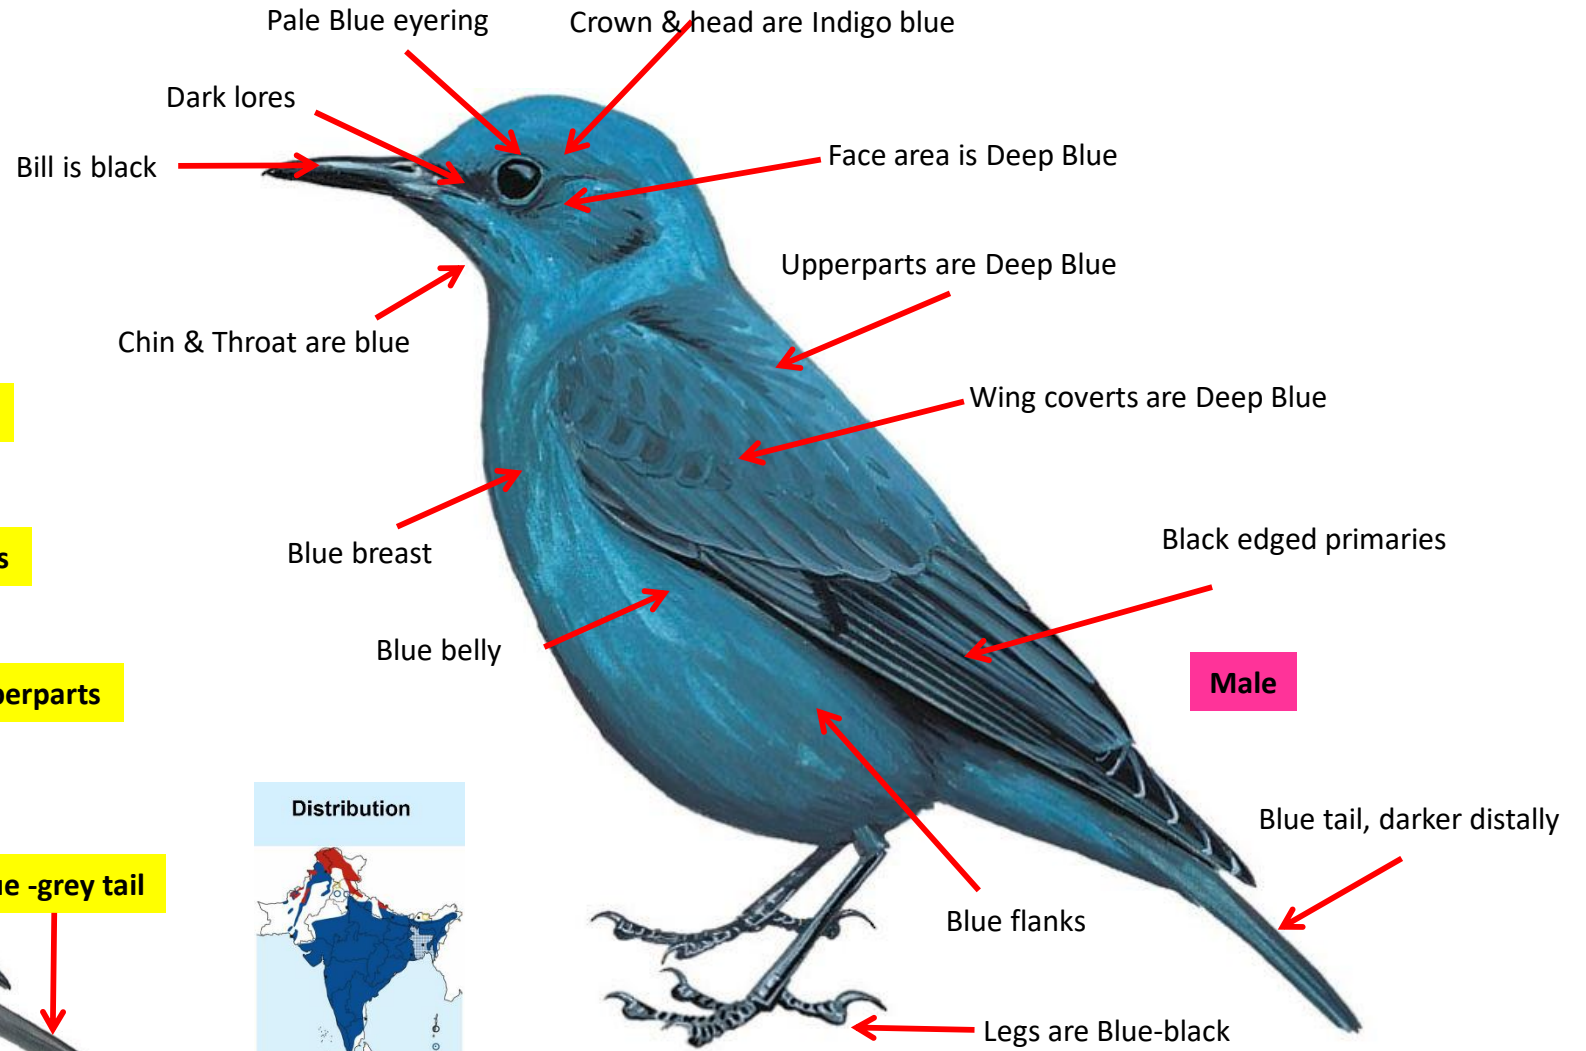

- The following pages have some identification markers for each of the Rock, Whistling & Zoothera Thrushes found in India
- To know more on these birds you can visit <http://ogaclinks.com/thrush/>
- If you are interested in coming on any of my tours or workshops please share your email id. I will keep you updated
- Mail me at ogaclinks@gmail.com
- Follow me on Instagram : ogajanak
- You can also call me on (91)9840119078 ,
(91) 9445219078
(91) 6369815812

List of Rock, Whistling & Zoothera Thrushes found in India

Sno.	Name	Binomial Name
Rock Thrush		
1	Blue Rock Thrush	<i>Monticola solitaries</i>
2	Blue-capped Rock Thrush	<i>Monticola cinclorhynchus</i>
3	Chestnut-bellied Rock Thrush	<i>Monticola rufiventris</i>
4	Rufous-tailed Rock Thrush	<i>Monticola saxatilis</i>
Whistling Thrush		
1	Blue Whistling Thrush	<i>Myophonus caeruleus</i>
2	Malabar Whistling Thrush	<i>Myophonus horsfieldii</i>
Zoothera Thrush		
1	Dark-sided Thrush	<i>Zoothera marginata</i>
2	Long-billed Thrush	<i>Zoothera Monticola</i>
3	Long-tailed Thrush	<i>Zoothera dixonii</i>
4	Nilgiri Thrush	<i>Zoothera neilgherriensis</i>
5	Orange-headed Thrush	<i>Zoothera citrina</i>
6	Pied Thrush	<i>Zoothera wardii</i>
7	Plain-backed Thrush (Alpine thrush)	<i>Zoothera mollissima</i>
8	Scaly Thrush	<i>Zoothera dauma</i>
9	Siberian Thrush	<i>Zoothera sibirica</i>

ROCK THRUSH

Blue Rock Thrush identification Tips

Blue Rock Thrush : *Monticola solitaries* : Breeds in Himalayas; Widespread winter visitor in India

Difference from Male

Important id point

Reference : Birds of Indian Subcontinent
 Inskipp and Grimmett
www.HBW.com

Blue-capped Rock Thrush identification Tips

Blue-capped Rock Thrush : *Monticola cinclorhynchus* : Summer Visitor to Himalayas; Winter visitor in Western Ghats India

©www.ogaclinks.com

Difference from Male
Important id point