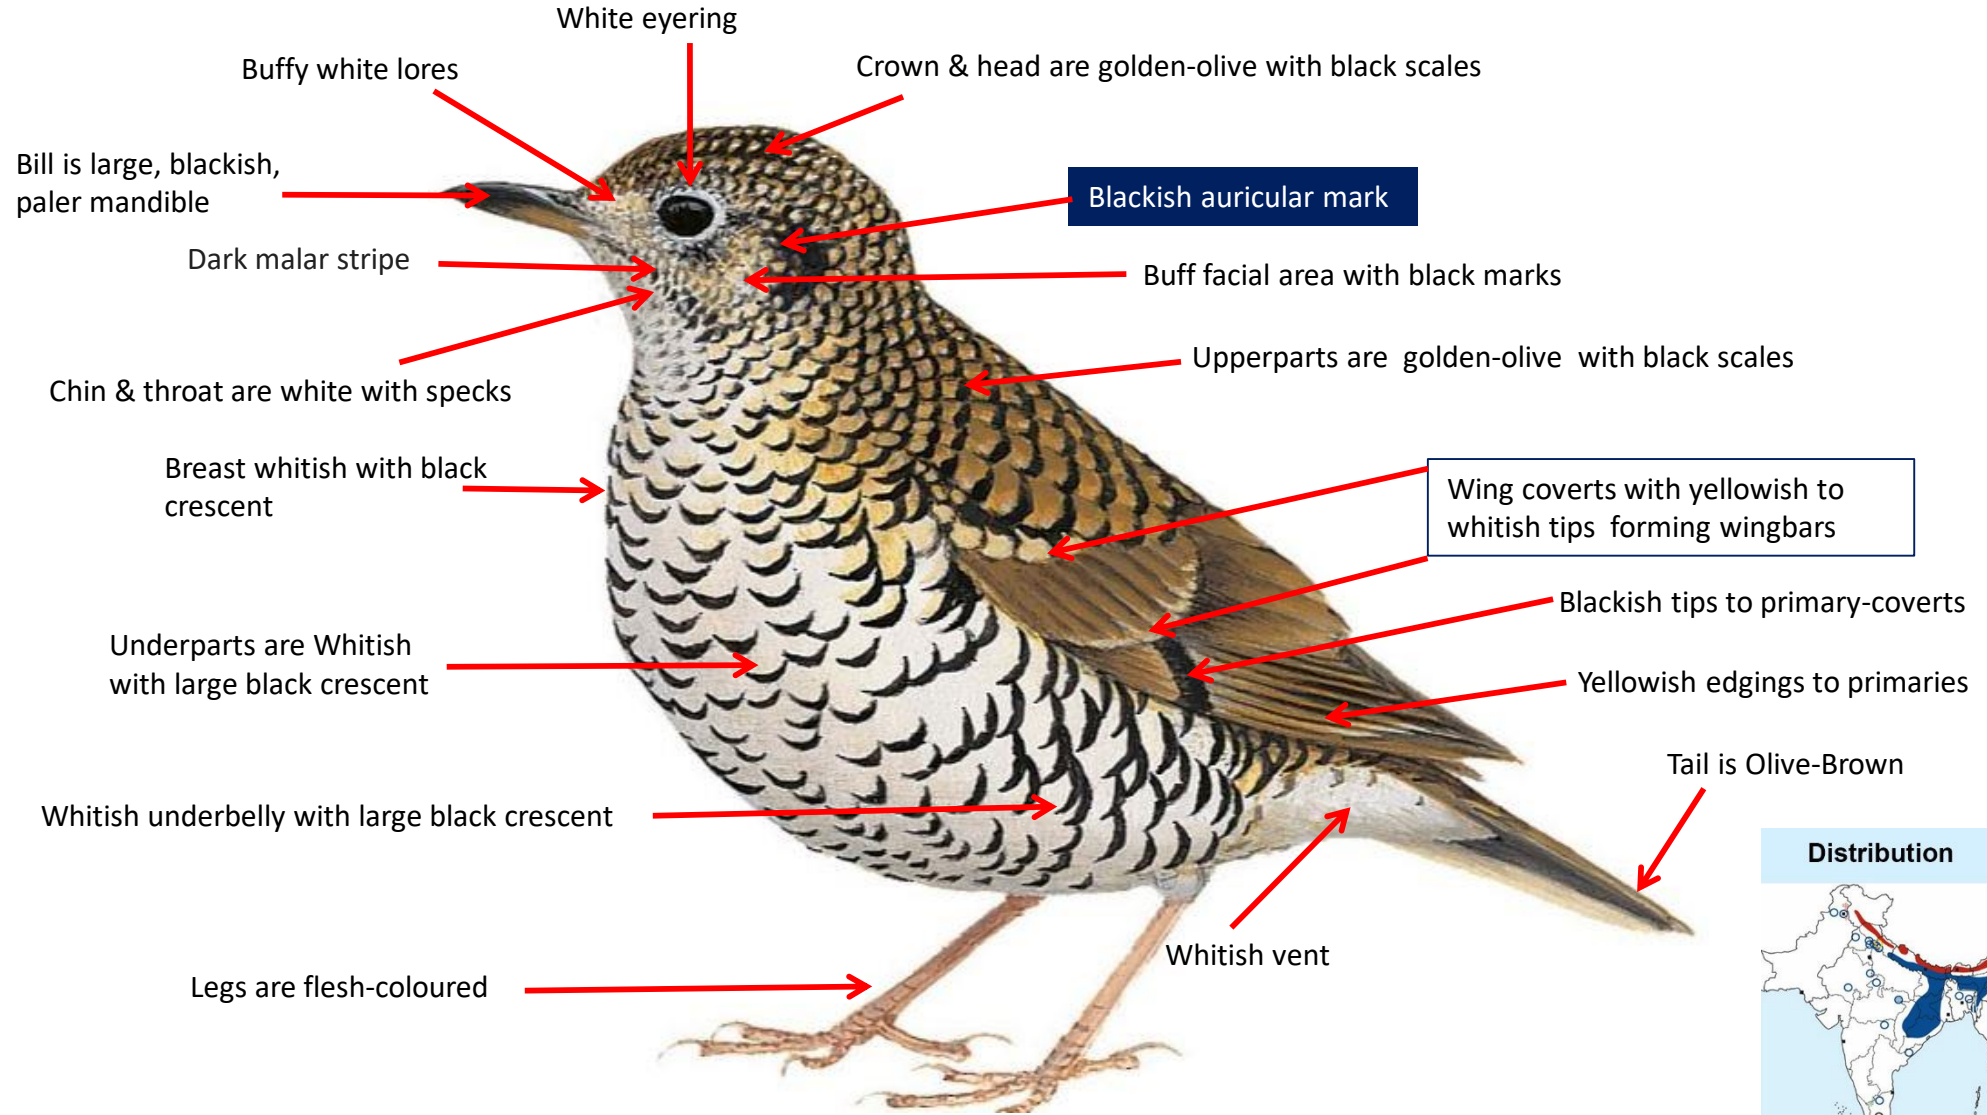

Legs are dull flesh

G.c.cyanotus- Resident of Central & South India

Broad auricular stripe

Orange malar stripe

Broad olive-brown vertical subocular stripe

White chin & throat

Male

Difference from Male

Difference from Nominat

Important id point

Distribution

Reference : Birds of Indian Subcontinent
Inskipp and Grimmett
www.HBW.com

Pied Thrush identification Tips

Pied Thrush : *Monticola wardii* : Breeds in Himalayas ; winter visitor in South India

Difference from Male
Important id point

Reference : Birds of Indian Subcontinent
Inskipp and Grimmett
www.HBW.com

Plain-backed Thrush (Alpine thrush) identification Tips

Plain-backed Thrush (Alpine thrush) : *Zoothera neilgherriensis* : Resident of Himalayas & North East India.

Both sexes Similar

Important id point

Scaly Thrush identification Tips

Scaly Thrush : *Zosterda dauma* : Winter Visitor Hills of Manipur & Andaman Islands in India.

Both sexes Similar

Important id point

Reference : **Birds of Indian Subcontinent**
Inskipp and Grimmett
www.HBW.com