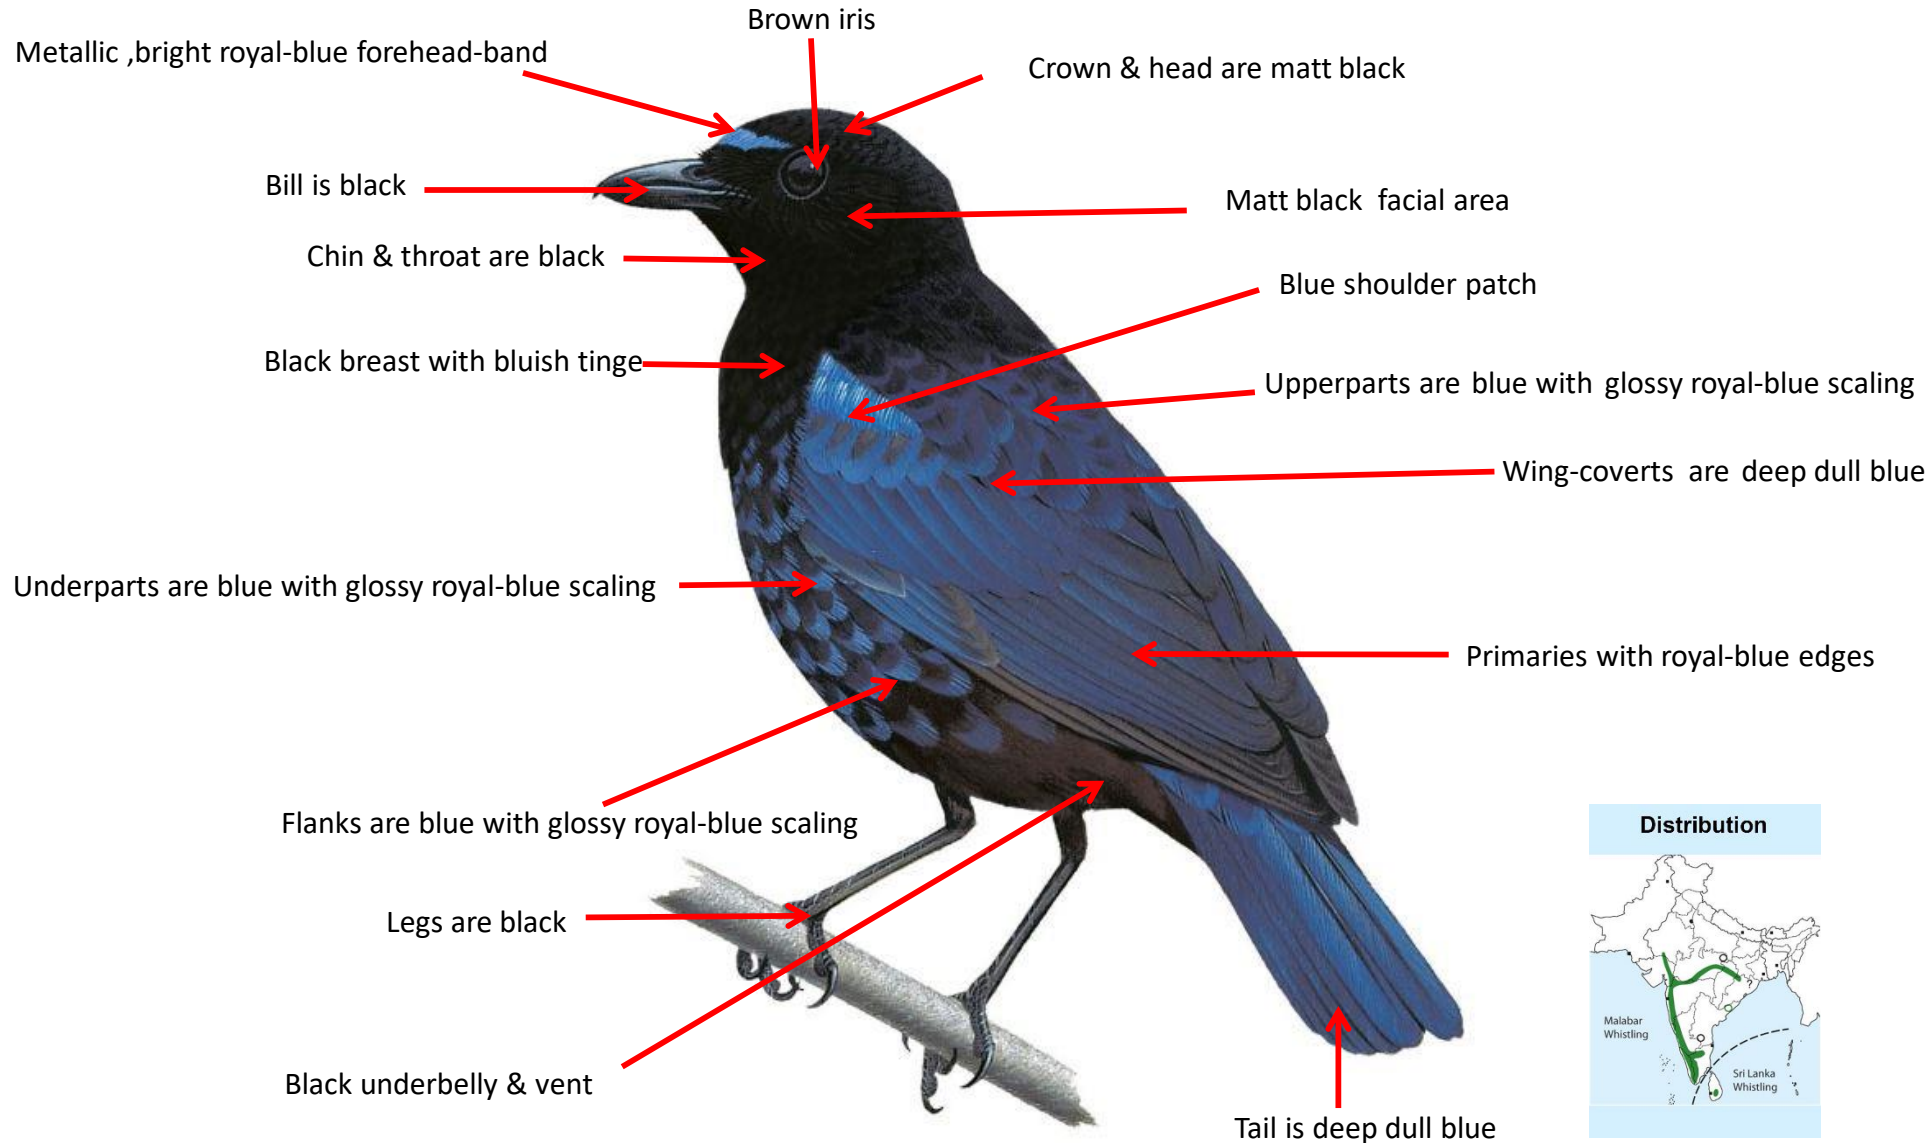

©www.ogaclinks.com

Difference from Male

Important id point

Reference : Birds of Indian Subcontinent
Inskipp and Grimmett
www.HBW.com

Rufous-tailed Rock Thrush identification Tips

Rufous-tailed Rock Thrush : *Monticola saxatilis*: Passage migrant in Ladhak region in India

Blue Whistling Thrush : *Myophonus caeruleus temminckii* : Resident of Himalayas and North East India

Both sexes Similar

Important id point

**Reference : Birds of Indian Subcontinent
Inskipp and Grimmett
www.HBW.com**

Malabar Whistling Thrush identification Tips

Malabar Whistling Thrush : *Myophonus horsfieldii*: Resident of hills of peninsular India.

Both sexes Similar

Important id point

**Reference : Birds of Indian Subcontinent
Inskipp and Grimmett
www.HBW.com**

ZOOTHERA THRUSH

Dark-sided Thrush identification Tips

Dark-sided Thrush : *Zoothera marginata* : Resident of Himalayas & North East India.

Distribution

Both sexes Similar

Important id point

[©www.ogaclinks.com](http://www.ogaclinks.com)