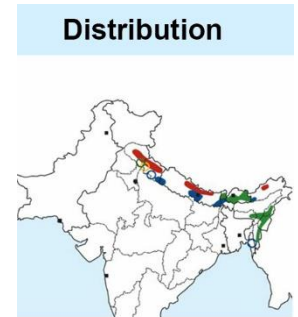

Blue Whistling Thrush : *Myophonus caeruleus temminckii* : Resident of Himalayas and North East India

Both sexes Similar

Important id point

**Reference : Birds of Indian Subcontinent
Inskipp and Grimmett
www.HBW.com**

Malabar Whistling Thrush identification Tips

Malabar Whistling Thrush : *Myophonus horsfieldii*: Resident of hills of peninsular India.

Both sexes Similar

Important id point

**Reference : Birds of Indian Subcontinent
Inskipp and Grimmett
www.HBW.com**

ZOOTHERA THRUSH

Dark-sided Thrush identification Tips

Dark-sided Thrush : *Zoothera marginata* : Resident of Himalayas & North East India.

Distribution

Both sexes Similar

Important id point

[©www.ogaclinks.com](http://www.ogaclinks.com)

Reference : **Birds of Indian Subcontinent**
Inskipp and Grimmett
www.HBW.com

Long-billed Thrush identification Tips

Long-billed Thrush : *Zoothera Monticola* : Resident of Himalayas & North East India.