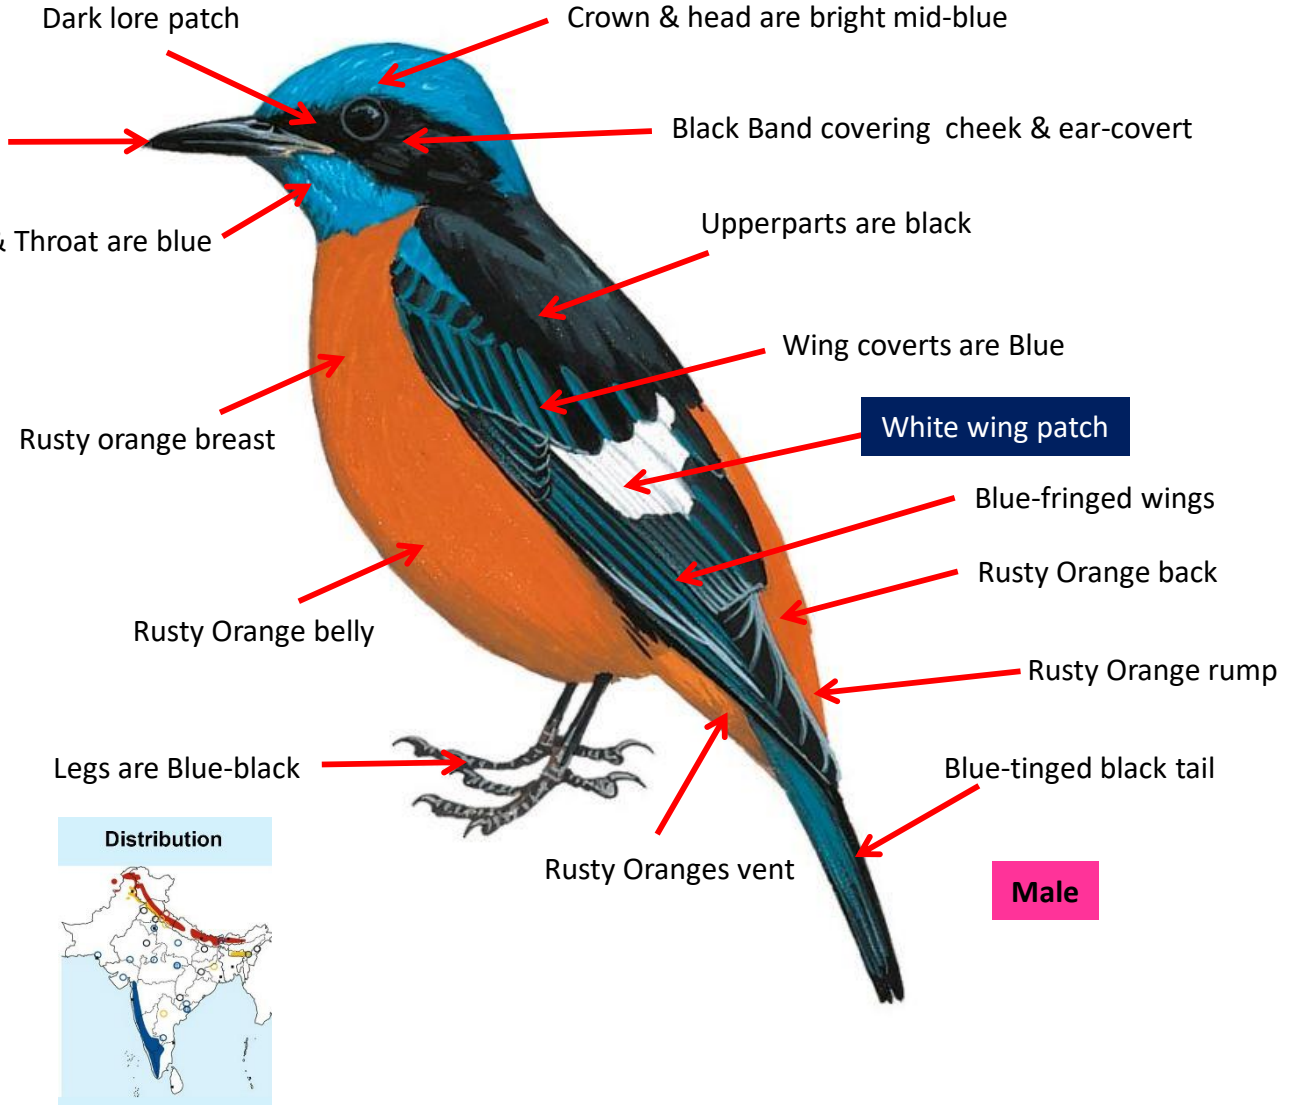

List of Rock, Whistling & Zoothera Thrushes found in India

Sno.	Name	Binomial Name
Rock Thrush		
1	Blue Rock Thrush	<i>Monticola solitaries</i>
2	Blue-capped Rock Thrush	<i>Monticola cinclorhynchus</i>
3	Chestnut-bellied Rock Thrush	<i>Monticola rufiventris</i>
4	Rufous-tailed Rock Thrush	<i>Monticola saxatilis</i>
Whistling Thrush		
1	Blue Whistling Thrush	<i>Myophonus caeruleus</i>
2	Malabar Whistling Thrush	<i>Myophonus horsfieldii</i>
Zoothera Thrush		
1	Dark-sided Thrush	<i>Zoothera marginata</i>
2	Long-billed Thrush	<i>Zoothera Monticola</i>
3	Long-tailed Thrush	<i>Zoothera dixonii</i>
4	Nilgiri Thrush	<i>Zoothera neilgherriensis</i>
5	Orange-headed Thrush	<i>Zoothera citrina</i>
6	Pied Thrush	<i>Zoothera wardii</i>
7	Plain-backed Thrush (Alpine thrush)	<i>Zoothera mollissima</i>
8	Scaly Thrush	<i>Zoothera dauma</i>
9	Siberian Thrush	<i>Zoothera sibirica</i>

ROCK THRUSH

Blue Rock Thrush identification Tips

Blue Rock Thrush : *Monticola solitaries* : Breeds in Himalayas; Widespread winter visitor in India

Difference from Male

Important id point

Reference : Birds of Indian Subcontinent
 Inskipp and Grimmett
www.HBW.com

Blue-capped Rock Thrush identification Tips

Blue-capped Rock Thrush : *Monticola cinclorhynchus* : Summer Visitor to Himalayas; Winter visitor in Western Ghats India

©www.ogaclinks.com

Difference from Male
Important id point

Legs are dull flesh

G.c.cyanotus- Resident of Central & South India

Broad auricular stripe

Orange malar stripe

Broad olive-brown vertical subocular stripe

White chin & throat

Male

Difference from Male