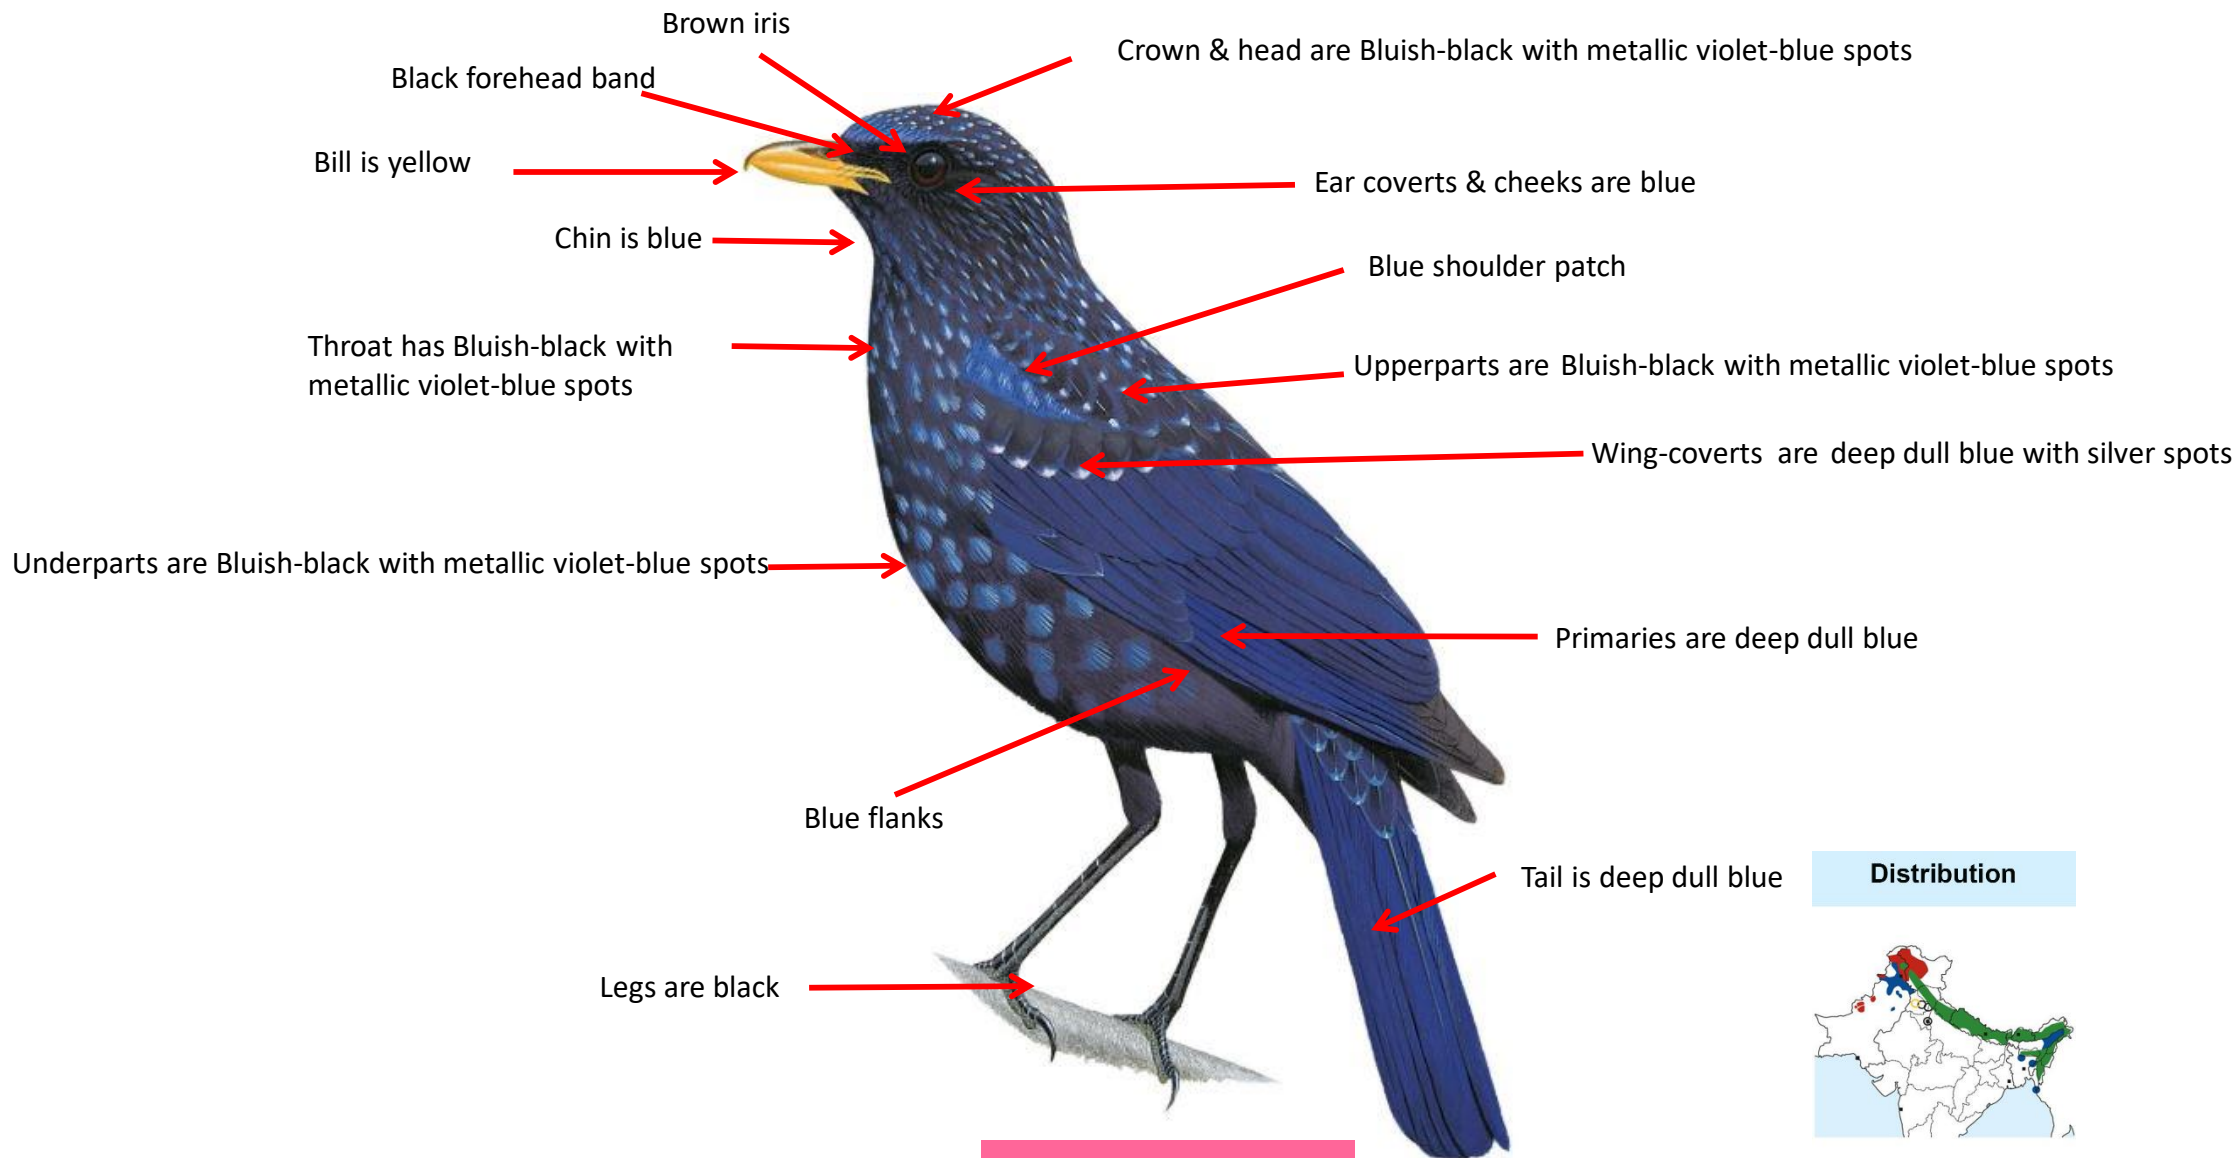

©www.ogaclinks.com

Difference from Male

Important id point

Reference : Birds of Indian Subcontinent
Inskipp and Grimmett
www.HBW.com

Rufous-tailed Rock Thrush identification Tips

Rufous-tailed Rock Thrush : *Monticola saxatilis*: Passage migrant in Ladhak region in India

©www.ogaclinks.com

Difference from Male

Important id point

Reference : Birds of Indian Subcontinent
Inskipp and Grimmett
www.HBW.com

WHISTLING THRUSH

Blue Whistling Thrush identification Tips - *M. c. temminckii*

Blue Whistling Thrush : *Myophonus caeruleus temminckii* : Resident of Himalayas and North East India

Both sexes Similar

Important id point

**Reference : Birds of Indian Subcontinent
Inskipp and Grimmett
www.HBW.com**

ZOOTHERA THRUSH

Dark-sided Thrush identification Tips

Dark-sided Thrush : *Zoothera marginata* : Resident of Himalayas & North East India.

Distribution

Both sexes Similar

Important id point

[©www.ogaclinks.com](http://www.ogaclinks.com)