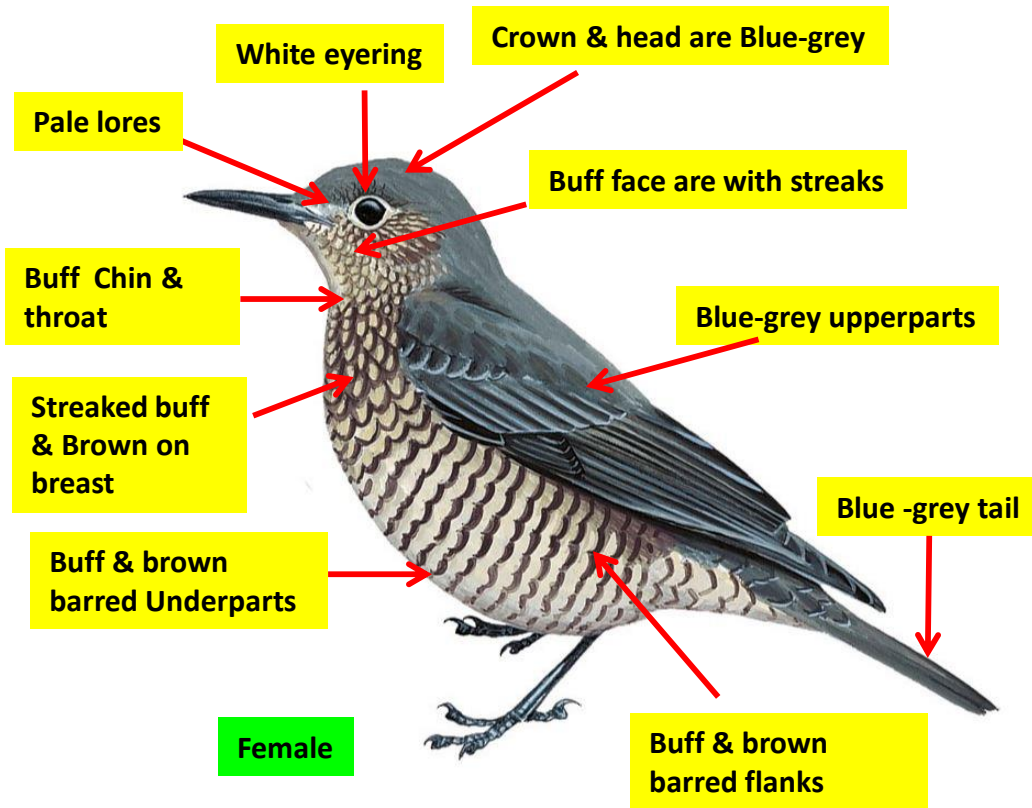

- The following pages have some identification markers for each of the Rock, Whistling & Zoothera Thrushes found in India
- To know more on these birds you can visit <http://ogaclinks.com/thrush/>
- If you are interested in coming on any of my tours or workshops please share your email id. I will keep you updated
- Mail me at ogaclinks@gmail.com
- Follow me on Instagram : ogajanak
- You can also call me on (91)9840119078 ,
(91) 9445219078
(91) 6369815812

List of Rock, Whistling & Zoothera Thrushes found in India

Sno.	Name	Binomial Name
Rock Thrush		
1	Blue Rock Thrush	<i>Monticola solitaries</i>
2	Blue-capped Rock Thrush	<i>Monticola cinclorhynchus</i>
3	Chestnut-bellied Rock Thrush	<i>Monticola rufiventris</i>
4	Rufous-tailed Rock Thrush	<i>Monticola saxatilis</i>
Whistling Thrush		
1	Blue Whistling Thrush	<i>Myophonus caeruleus</i>
2	Malabar Whistling Thrush	<i>Myophonus horsfieldii</i>
Zoothera Thrush		
1	Dark-sided Thrush	<i>Zoothera marginata</i>
2	Long-billed Thrush	<i>Zoothera Monticola</i>
3	Long-tailed Thrush	<i>Zoothera dixonii</i>
4	Nilgiri Thrush	<i>Zoothera neilgherriensis</i>
5	Orange-headed Thrush	<i>Zoothera citrina</i>
6	Pied Thrush	<i>Zoothera wardii</i>
7	Plain-backed Thrush (Alpine thrush)	<i>Zoothera mollissima</i>
8	Scaly Thrush	<i>Zoothera dauma</i>
9	Siberian Thrush	<i>Zoothera sibirica</i>

ROCK THRUSH

Blue Rock Thrush identification Tips

Blue Rock Thrush : *Monticola solitaries* : Breeds in Himalayas; Widespread winter visitor in India

Difference from Male

Important id point

Reference : Birds of Indian Subcontinent
 Inskipp and Grimmett
www.HBW.com

Blue-capped Rock Thrush identification Tips

Blue-capped Rock Thrush : *Monticola cinclorhynchus* : Summer Visitor to Himalayas; Winter visitor in Western Ghats India

©www.ogaclinks.com

Difference from Male
Important id point