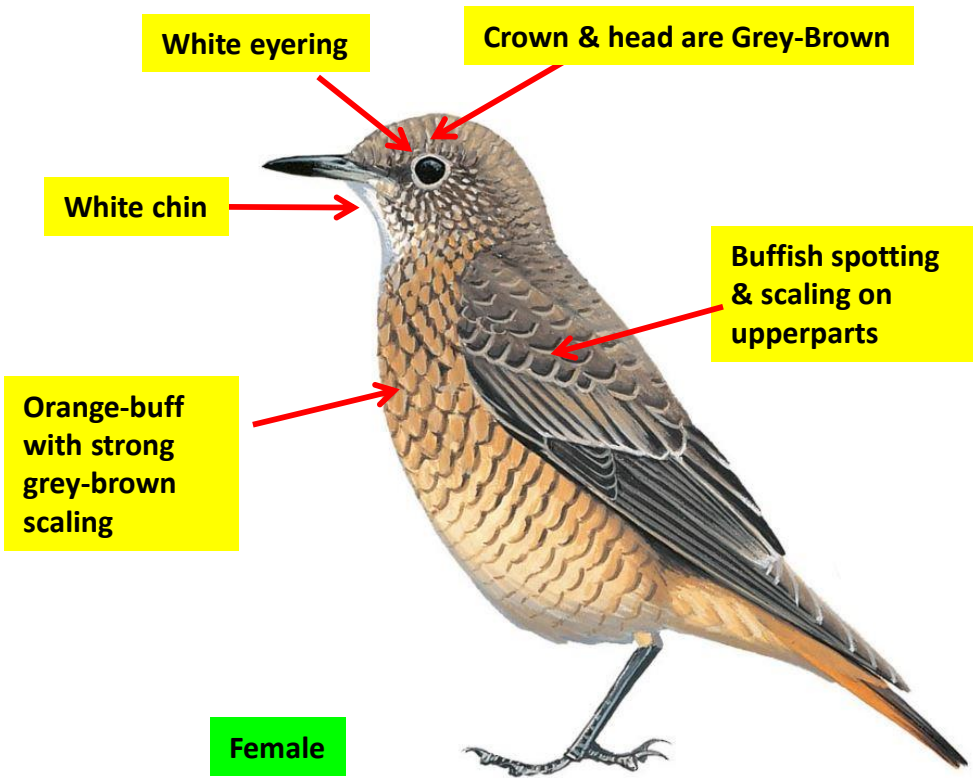

Blue-capped Rock Thrush identification Tips

Blue-capped Rock Thrush : *Monticola cinclorhynchus* : Summer Visitor to Himalayas; Winter visitor in Western Ghats India

©www.ogaclinks.com

Difference from Male
Important id point

Reference : *Birds of Indian Subcontinent*
 Inskipp and Grimmett
www.HBW.com

Chestnut-bellied Rock Thrush identification Tips

Chestnut-bellied Rock Thrush : *Monticola rufiventris* : Resident of Himalayas & North East India

©www.ogaclinks.com

Difference from Male

Important id point

Reference : Birds of Indian Subcontinent
Inskipp and Grimmett
www.HBW.com

Rufous-tailed Rock Thrush identification Tips

Rufous-tailed Rock Thrush : *Monticola saxatilis*: Passage migrant in Ladhak region in India

Blue Whistling Thrush : *Myophonus caeruleus temminckii* : Resident of Himalayas and North East India

Both sexes Similar

Important id point

**Reference : Birds of Indian Subcontinent
Inskipp and Grimmett
www.HBW.com**