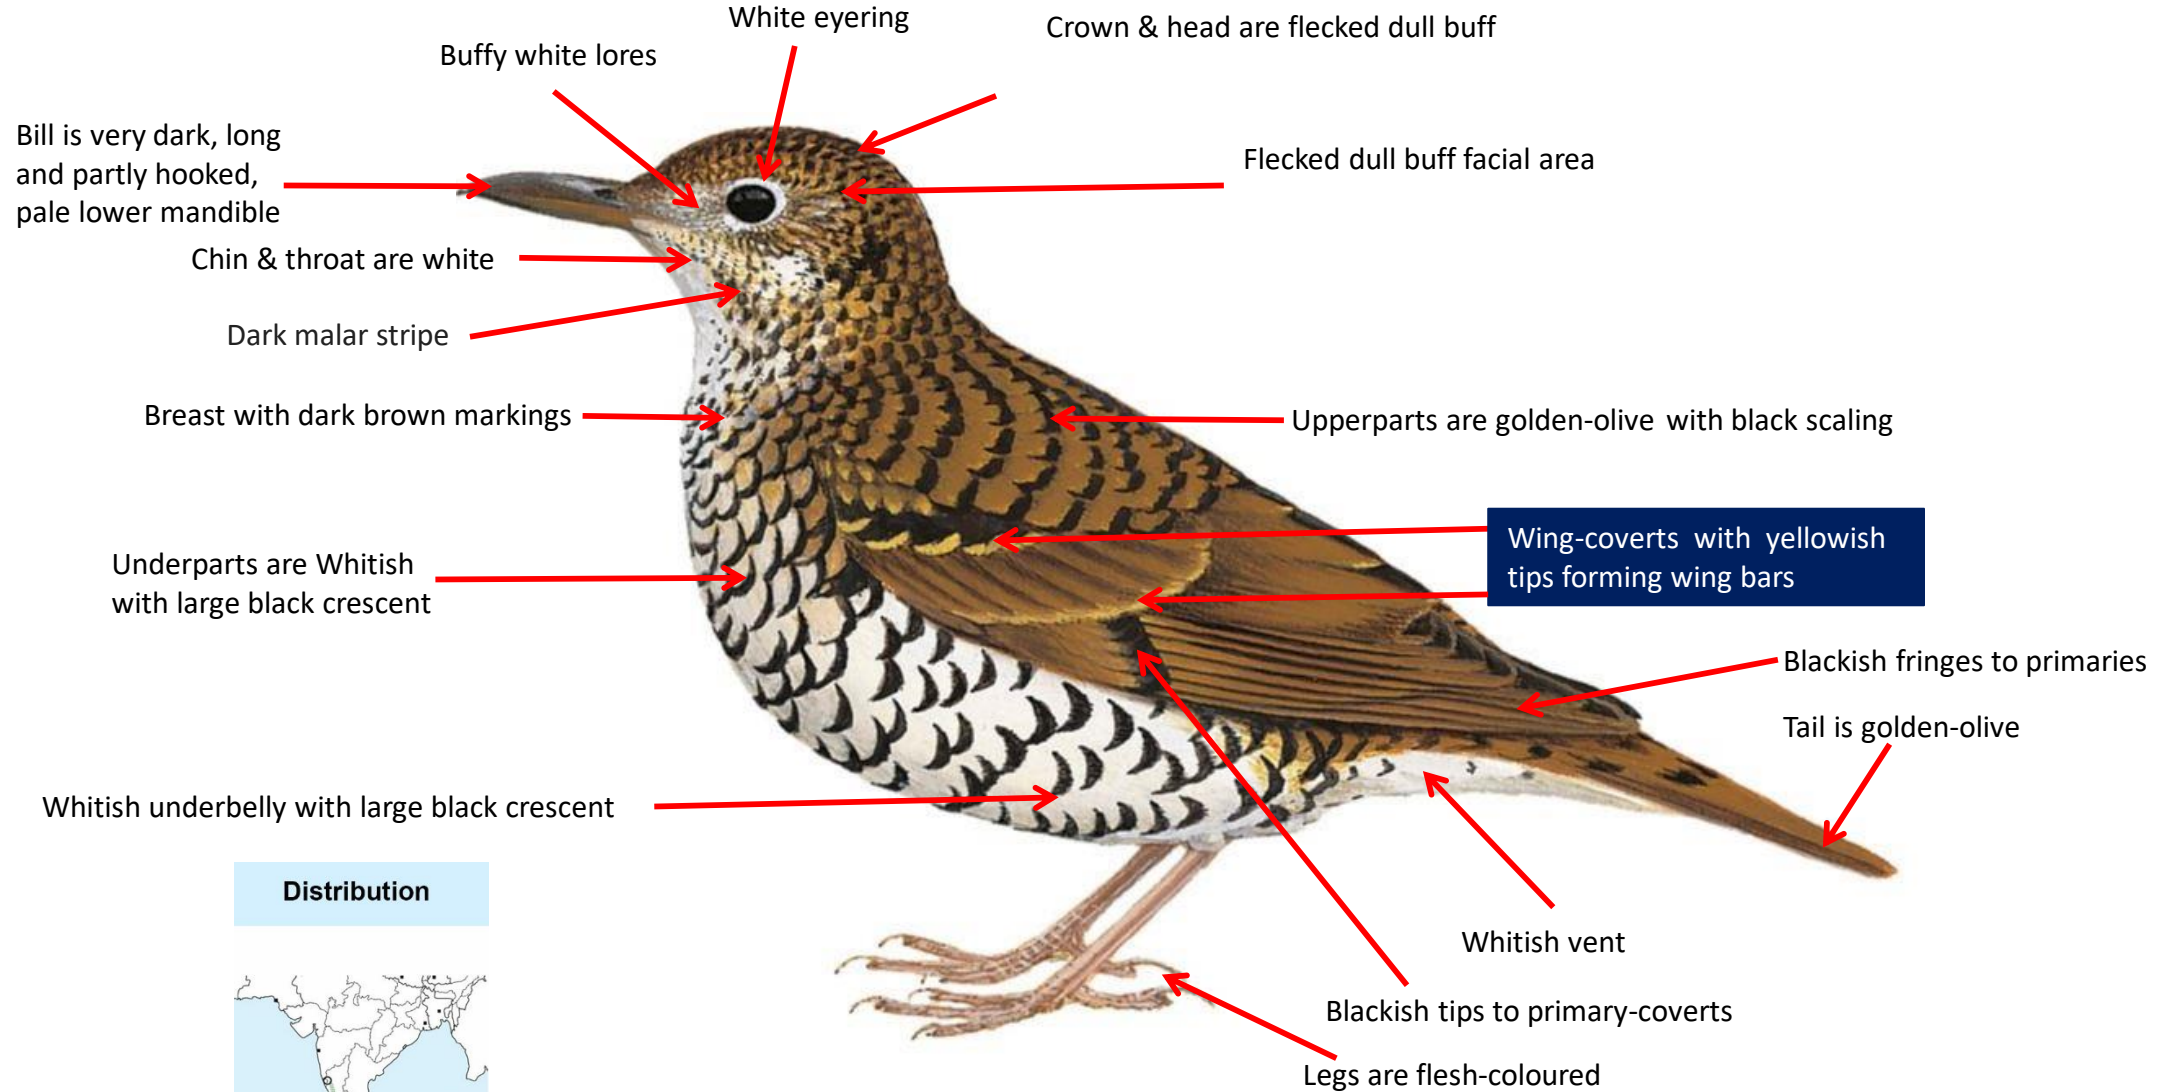

ZOOTHERA THRUSH

Dark-sided Thrush identification Tips

Dark-sided Thrush : *Zoothera marginata* : Resident of Himalayas & North East India.

Distribution

Both sexes Similar

Important id point

[©www.ogaclinks.com](http://www.ogaclinks.com)

Both sexes Similar

Important id point

**Reference : Birds of Indian Subcontinent
Inskipp and Grimmett
www.HBW.com**

Long-tailed Thrush identification Tips

Long-tailed Thrush : *Zoothera dixonii* : Resident of Himalayas & North East India.

Distribution

Both sexes Similar

Important id point

Nilgiri Thrush identification Tips

Nilgiri Thrush : *Zoothera neilgherriensis* : Resident of Western Ghats in India.

Distribution

©www.ogaclinks.com

Both sexes Similar

Important id point

Reference : Birds of Indian Subcontinent
Inskipp and Grimmett
www.HBW.com

Orange-headed Thrush identification Tips

Orange-headed Thrush : *Zoothera citrina* : Resident of Himalayas eastwards to North East India