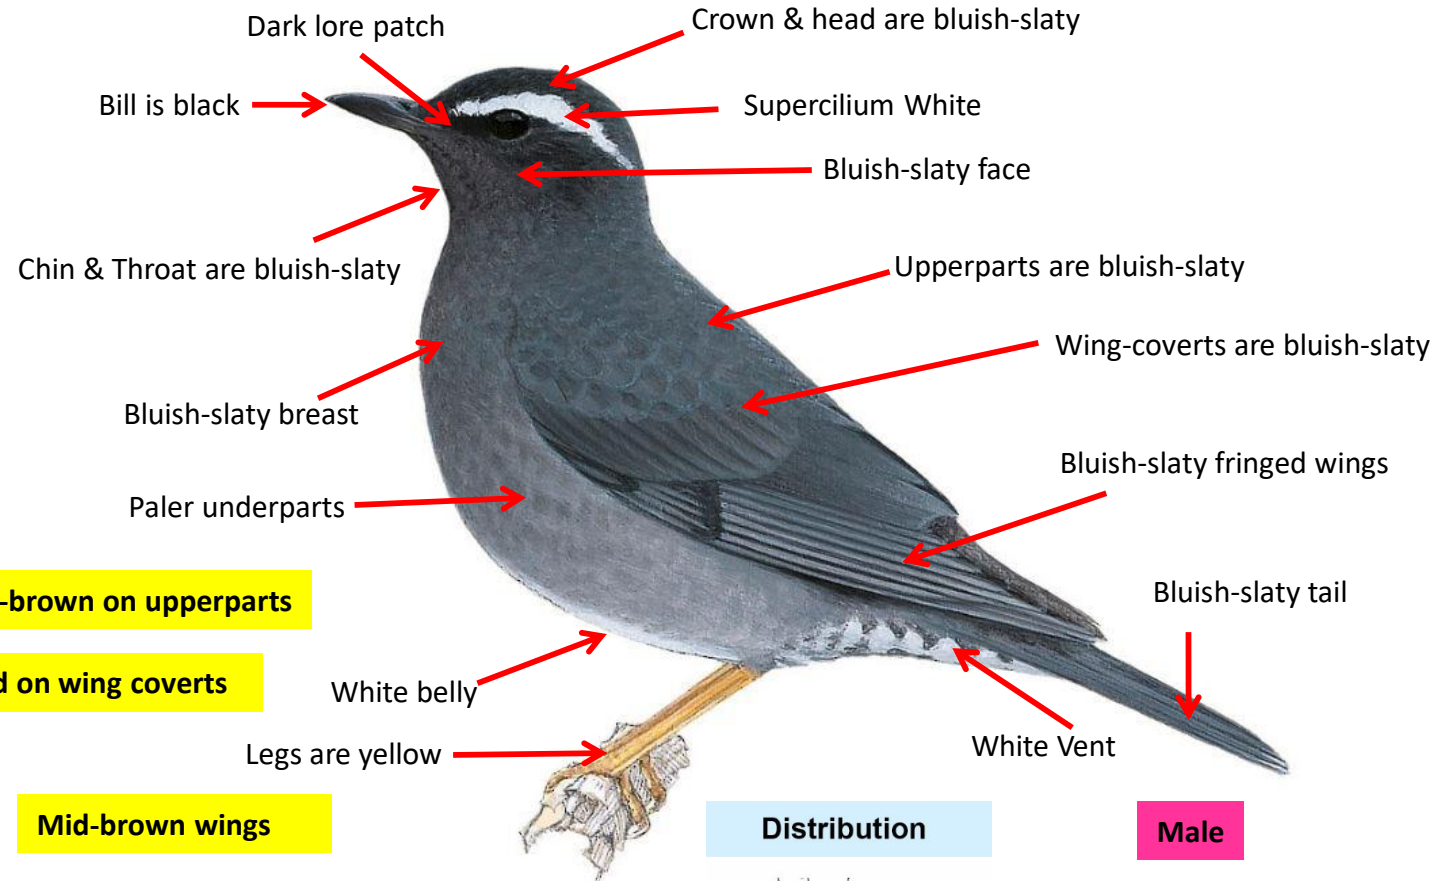

Difference from Male
Important id point

Reference : Birds of Indian Subcontinent
Inskipp and Grimmett
www.HBW.com

Plain-backed Thrush (Alpine thrush) identification Tips

Plain-backed Thrush (Alpine thrush) : *Zoothera neilgherriensis* : Resident of Himalayas & North East India.

Both sexes Similar

Important id point

Scaly Thrush identification Tips

Scaly Thrush : *Zosterda dauma* : Winter Visitor Hills of Manipur & Andaman Islands in India.

Both sexes Similar

Important id point

Reference : **Birds of Indian Subcontinent**
Inskipp and Grimmett
www.HBW.com

Siberian Thrush identification Tips

Siberian Thrush : *Monticola sibirica* : Winter Visitor Hills of Manipur & Andaman Islands in India

Male

Female

Difference from Male

Important id point