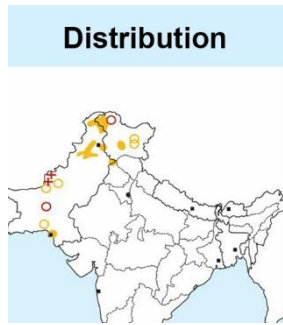

Difference from Male

Important id point

Reference : Birds of Indian Subcontinent
Inskipp and Grimmett
www.HBW.com