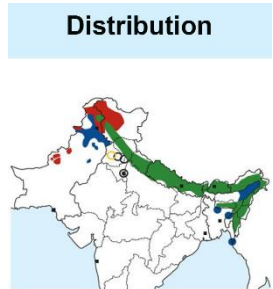

©www.ogaclinks.com

Difference from Male

Important id point

Reference : Birds of Indian Subcontinent
Inskipp and Grimmett
www.HBW.com

Rufous-tailed Rock Thrush identification Tips

Rufous-tailed Rock Thrush : *Monticola saxatilis*: Passage migrant in Ladhak region in India

©www.ogaclinks.com

Difference from Male

Important id point

Reference : Birds of Indian Subcontinent
Inskipp and Grimmett
www.HBW.com

WHISTLING THRUSH

Blue Whistling Thrush identification Tips - *M. c. temminckii*

Blue Whistling Thrush : *Myophonus caeruleus temminckii* : Resident of Himalayas and North East India

Both sexes Similar

Important id point

**Reference : Birds of Indian Subcontinent
Inskipp and Grimmett
www.HBW.com**