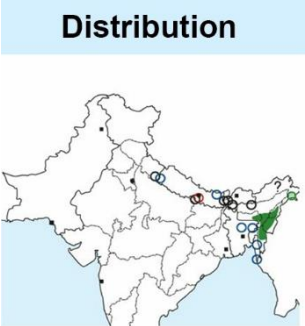

Blue Whistling Thrush : *Myophonus caeruleus temminckii* : Resident of Himalayas and North East India

Both sexes Similar

Important id point

**Reference : Birds of Indian Subcontinent
Inskipp and Grimmett
www.HBW.com**

Malabar Whistling Thrush identification Tips

Malabar Whistling Thrush : *Myophonus horsfieldii*: Resident of hills of peninsular India.

Both sexes Similar

Important id point

**Reference : Birds of Indian Subcontinent
Inskipp and Grimmett
www.HBW.com**

ZOOTHERA THRUSH

Dark-sided Thrush identification Tips

Dark-sided Thrush : *Zoothera marginata* : Resident of Himalayas & North East India.

Distribution

Both sexes Similar

Important id point

[©www.ogaclinks.com](http://www.ogaclinks.com)