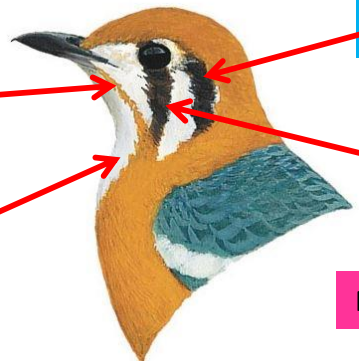

Legs are dull flesh

G.c.cyanotus- Resident of Central & South India

Broad auricular stripe

Orange malar stripe

Broad olive-brown vertical subocular stripe

White chin & throat

Male

Difference from Male