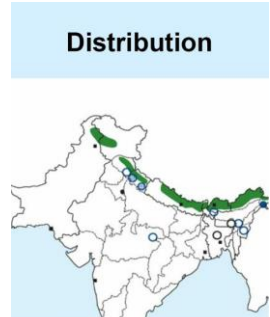

Legs are dull flesh

G.c.cyanotus- Resident of Central & South India

Broad auricular stripe

Orange malar stripe

Broad olive-brown vertical subocular stripe

White chin & throat

Male

Difference from Male

Difference from Nominat

Important id point

Distribution

Reference : Birds of Indian Subcontinent
Inskipp and Grimmett
www.HBW.com

Pied Thrush identification Tips

Pied Thrush : *Monticola wardii* : Breeds in Himalayas ; winter visitor in South India

Difference from Male
Important id point

Reference : Birds of Indian Subcontinent
Inskipp and Grimmett
www.HBW.com

Plain-backed Thrush (Alpine thrush) identification Tips

Plain-backed Thrush (Alpine thrush) : *Zoothera neilgherriensis* : Resident of Himalayas & North East India.