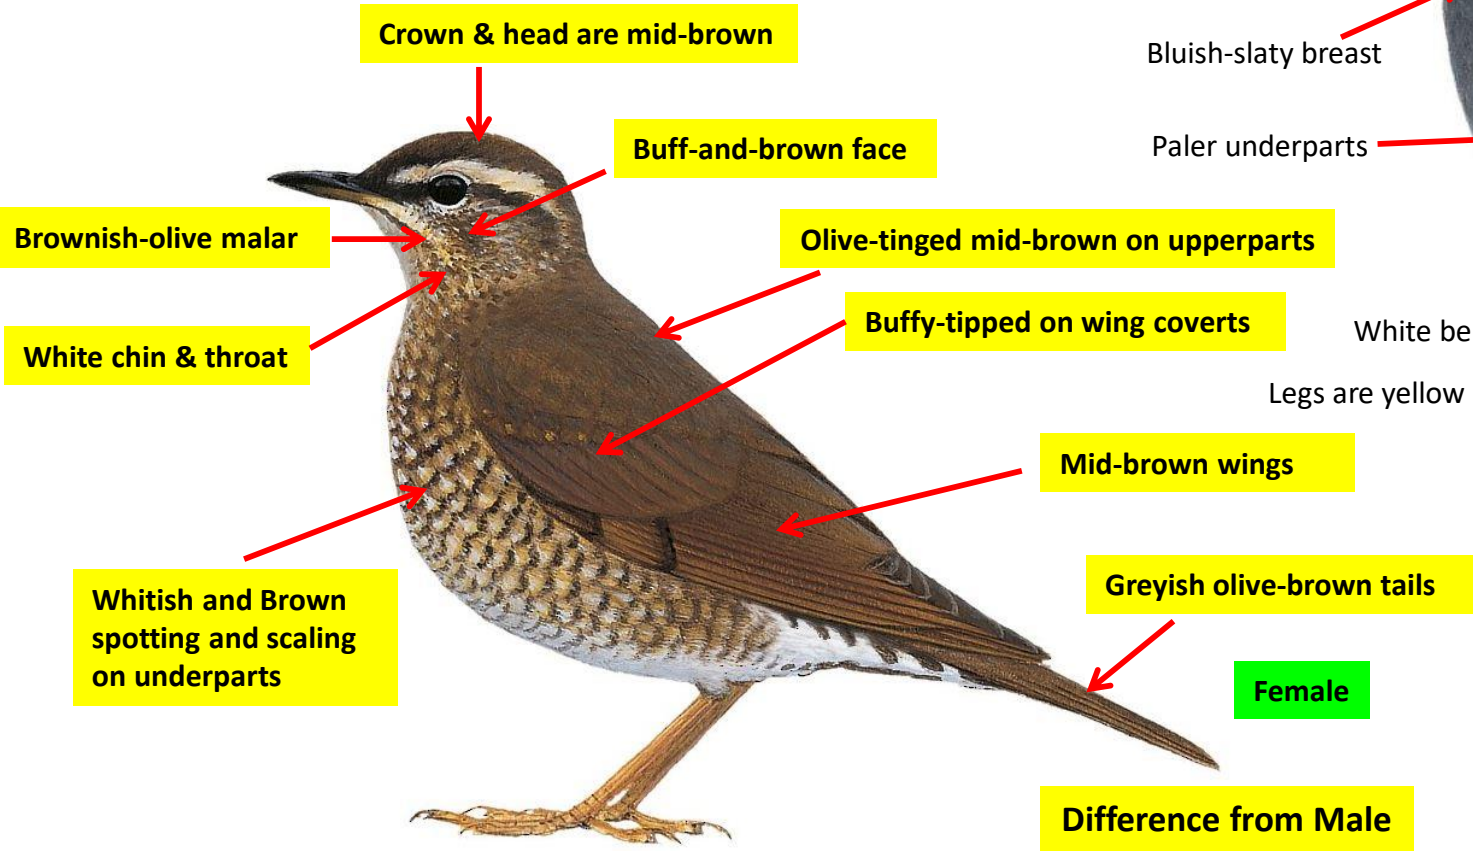

Difference from Male
Important id point

Reference : Birds of Indian Subcontinent
Inskipp and Grimmett
www.HBW.com

Plain-backed Thrush (Alpine thrush) identification Tips

Plain-backed Thrush (Alpine thrush) : *Zoothera neilgherriensis* : Resident of Himalayas & North East India.

Both sexes Similar

Important id point

Scaly Thrush identification Tips

Scaly Thrush : *Zosterda dauma* : Winter Visitor Hills of Manipur & Andaman Islands in India.

Both sexes Similar

Important id point

Reference : **Birds of Indian Subcontinent**
Inskipp and Grimmett
www.HBW.com

Siberian Thrush identification Tips

Siberian Thrush : *Monticola sibirica* : Winter Visitor Hills of Manipur & Andaman Islands in India

Male

Female

Difference from Male

Important id point