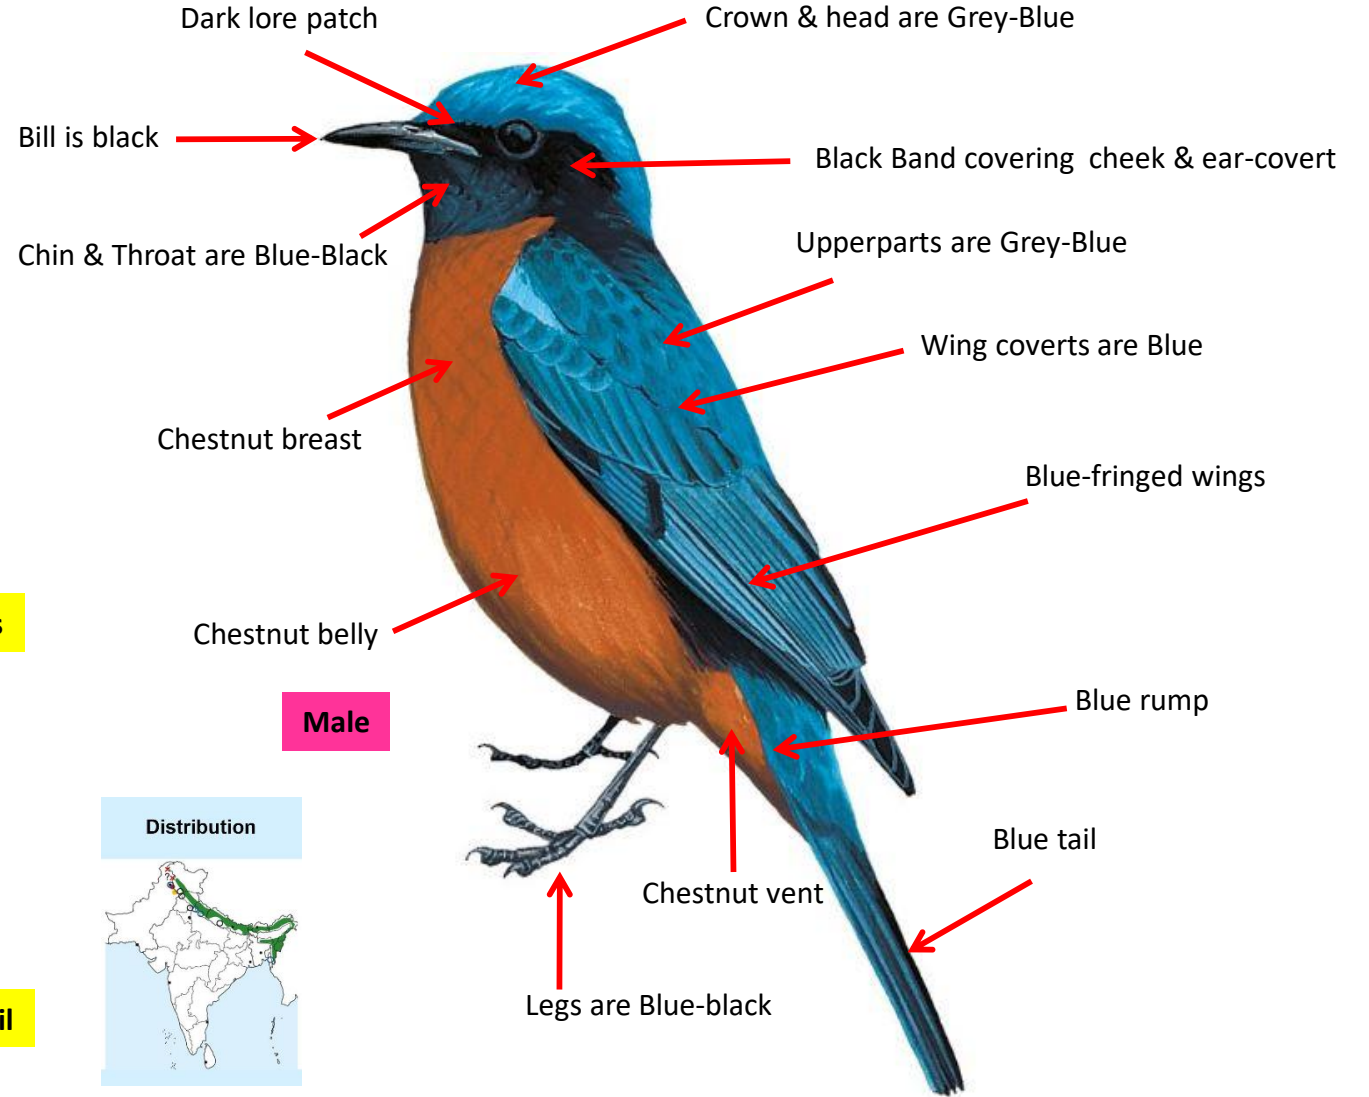

ROCK THRUSH

Blue Rock Thrush identification Tips

Blue Rock Thrush : *Monticola solitaries* : Breeds in Himalayas; Widespread winter visitor in India

Difference from Male

Important id point

Reference : Birds of Indian Subcontinent
 Inskipp and Grimmett
www.HBW.com

Blue-capped Rock Thrush identification Tips

Blue-capped Rock Thrush : *Monticola cinclorhynchus* : Summer Visitor to Himalayas; Winter visitor in Western Ghats India

©www.ogaclinks.com

Difference from Male
Important id point

Reference : *Birds of Indian Subcontinent*
 Inskipp and Grimmett
www.HBW.com

Chestnut-bellied Rock Thrush identification Tips

Chestnut-bellied Rock Thrush : *Monticola rufiventris* : Resident of Himalayas & North East India

©www.ogaclinks.com

Difference from Male

Important id point

Reference : Birds of Indian Subcontinent
Inskipp and Grimmett
www.HBW.com

Rufous-tailed Rock Thrush identification Tips

Rufous-tailed Rock Thrush : *Monticola saxatilis*: Passage migrant in Ladhak region in India