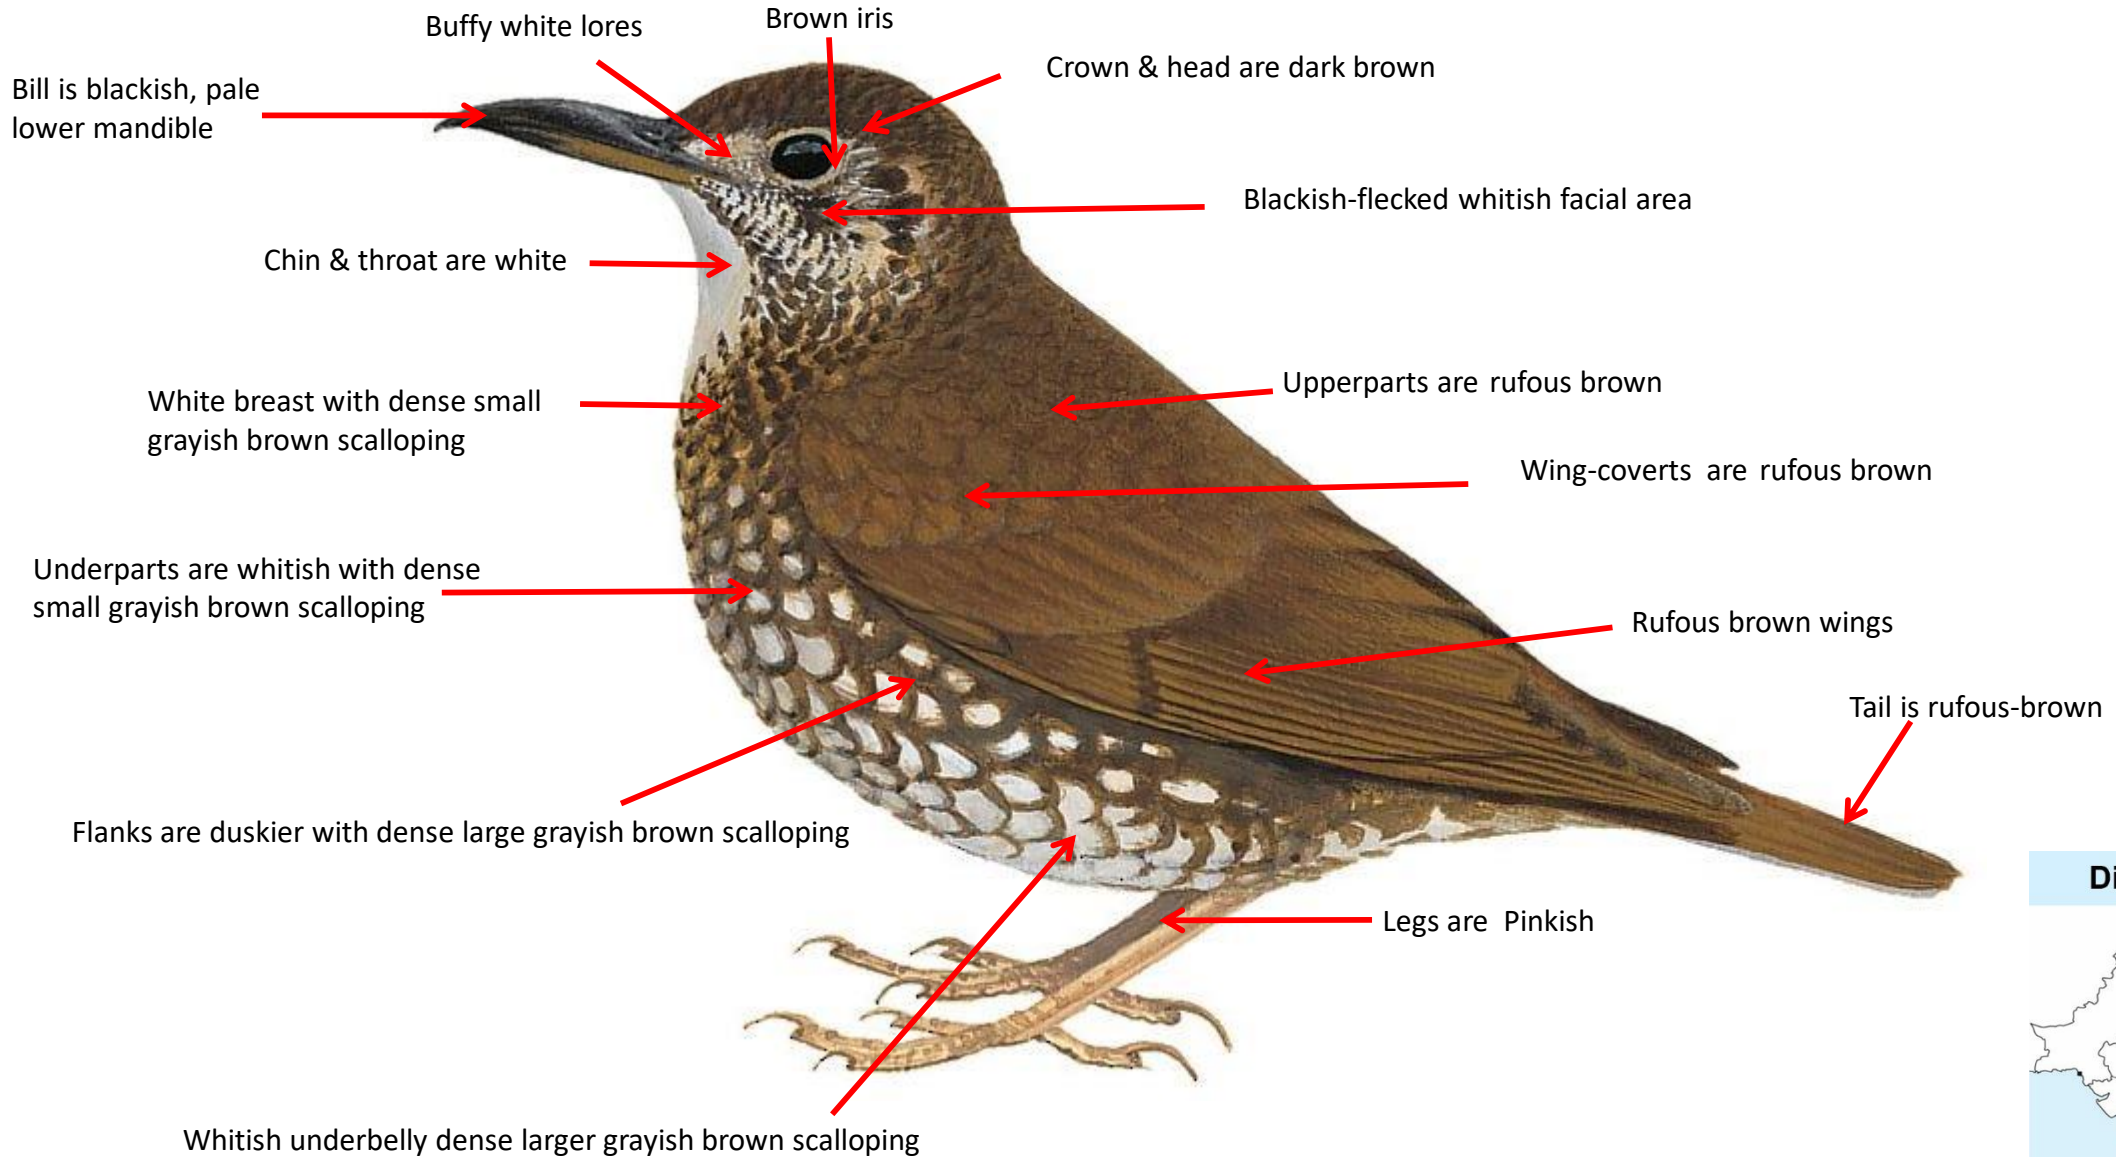

Blue Whistling Thrush : *Myophonus caeruleus temminckii* : Resident of Himalayas and North East India

Both sexes Similar

Important id point

**Reference : Birds of Indian Subcontinent
Inskipp and Grimmett
www.HBW.com**

Malabar Whistling Thrush identification Tips

Malabar Whistling Thrush : *Myophonus horsfieldii*: Resident of hills of peninsular India.

Both sexes Similar

Important id point

**Reference : Birds of Indian Subcontinent
Inskipp and Grimmett
www.HBW.com**

ZOOTHERA THRUSH

Dark-sided Thrush identification Tips

Dark-sided Thrush : *Zoothera marginata* : Resident of Himalayas & North East India.

Distribution

Both sexes Similar

Important id point

[©www.ogaclinks.com](http://www.ogaclinks.com)