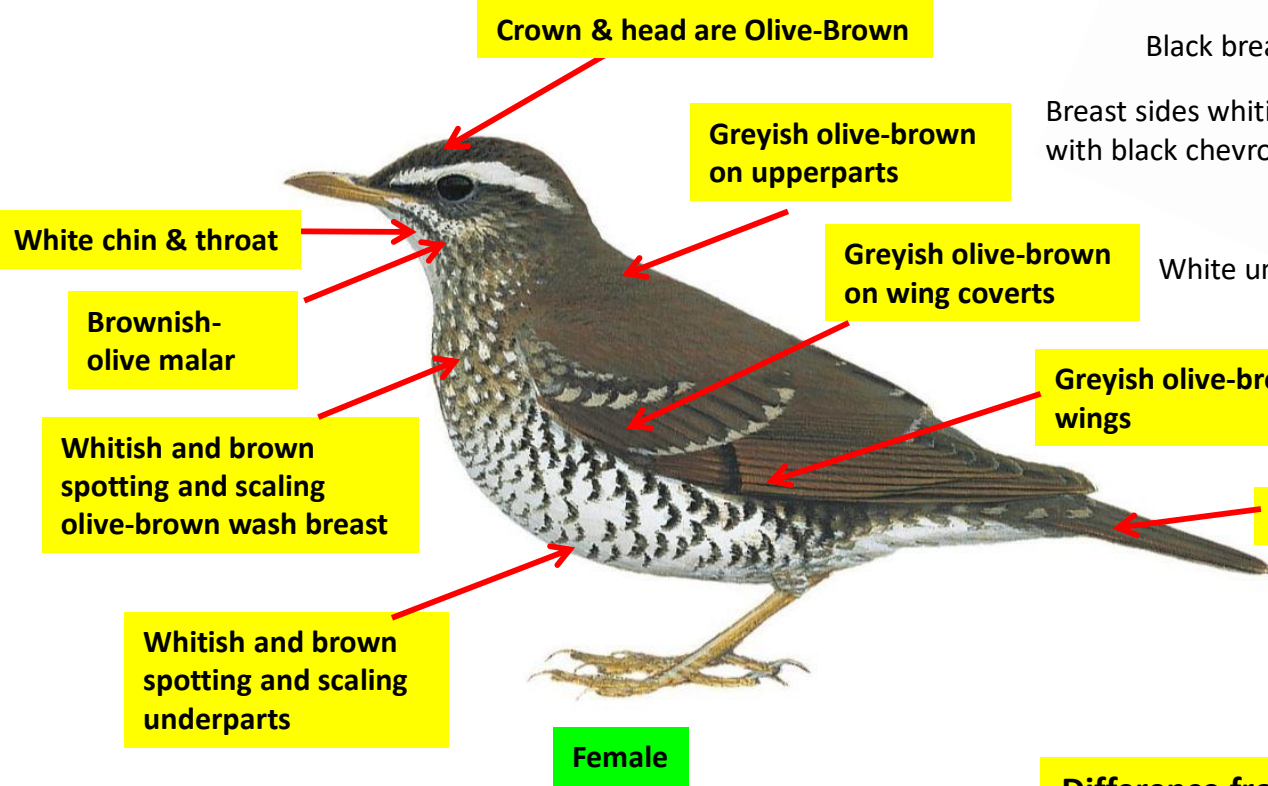

Legs are dull flesh

G.c.cyanotus- Resident of Central & South India

Broad auricular stripe

Orange malar stripe

Broad olive-brown vertical subocular stripe

White chin & throat

Male

Difference from Male

Difference from Nominat

Important id point

Distribution

Reference : Birds of Indian Subcontinent
Inskipp and Grimmett
www.HBW.com

Pied Thrush identification Tips

Pied Thrush : *Monticola wardii* : Breeds in Himalayas ; winter visitor in South India

Difference from Male
Important id point

Reference : Birds of Indian Subcontinent
Inskipp and Grimmett
www.HBW.com

Plain-backed Thrush (Alpine thrush) identification Tips

Plain-backed Thrush (Alpine thrush) : *Zoothera neilgherriensis* : Resident of Himalayas & North East India.

Both sexes Similar

Important id point

Scaly Thrush identification Tips

Scaly Thrush : *Zosterda dauma* : Winter Visitor Hills of Manipur & Andaman Islands in India.

Both sexes Similar

Important id point

Reference : **Birds of Indian Subcontinent**
Inskipp and Grimmett
www.HBW.com