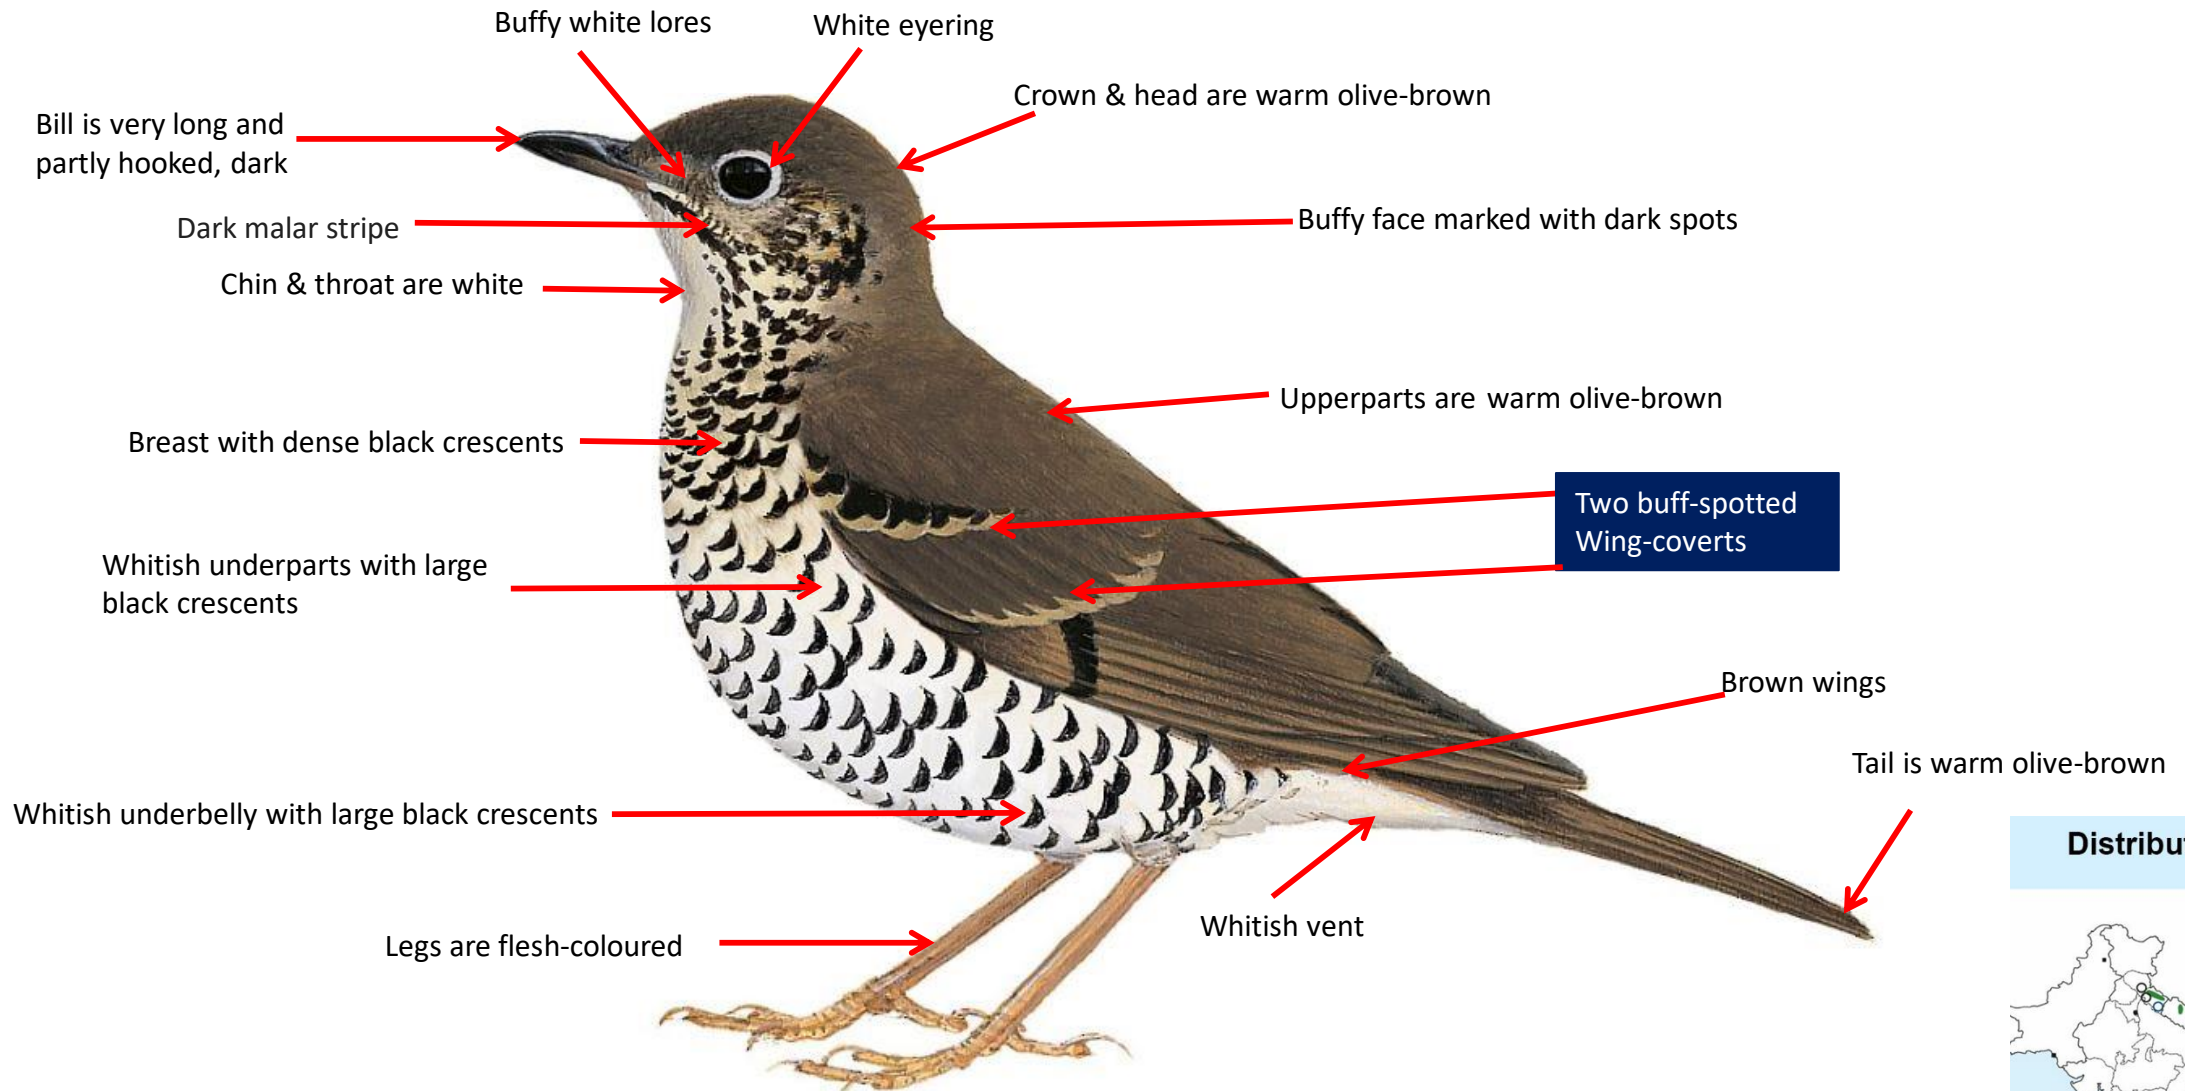

ZOOTHERA THRUSH

Dark-sided Thrush identification Tips

Dark-sided Thrush : *Zoothera marginata* : Resident of Himalayas & North East India.

Distribution

Both sexes Similar

Important id point

[©www.ogaclinks.com](http://www.ogaclinks.com)

Reference : **Birds of Indian Subcontinent**
Inskipp and Grimmett
www.HBW.com

Long-billed Thrush identification Tips

Long-billed Thrush : *Zoothera Monticola* : Resident of Himalayas & North East India.

Both sexes Similar

Important id point

**Reference : Birds of Indian Subcontinent
Inskipp and Grimmett
www.HBW.com**

Long-tailed Thrush identification Tips

Long-tailed Thrush : *Zoothera dixonii* : Resident of Himalayas & North East India.