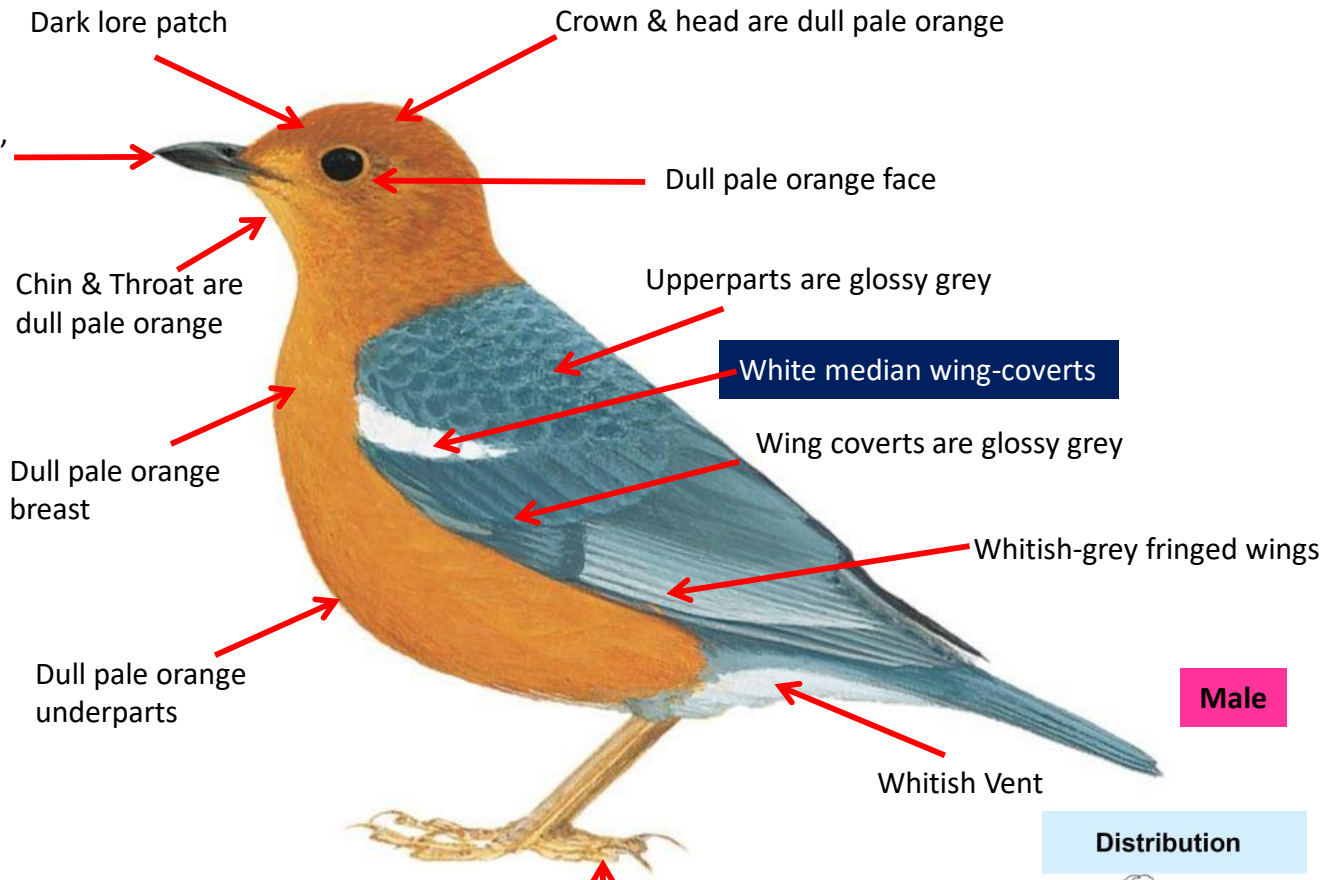

Both sexes Similar

Important id point

**Reference : Birds of Indian Subcontinent
Inskipp and Grimmett
www.HBW.com**

Long-tailed Thrush identification Tips

Long-tailed Thrush : *Zoothera dixonii* : Resident of Himalayas & North East India.

Distribution

Both sexes Similar

Important id point

Nilgiri Thrush identification Tips

Nilgiri Thrush : *Zoothera neilgherriensis* : Resident of Western Ghats in India.

Distribution

©www.ogaclinks.com

Both sexes Similar

Important id point

Reference : Birds of Indian Subcontinent
Inskipp and Grimmett
www.HBW.com

Orange-headed Thrush identification Tips

Orange-headed Thrush : *Zoothera citrina* : Resident of Himalayas eastwards to North East India

Female

Dull matt and glossy greenish-brown upperparts

Brown wings

Male

Dark lore patch

Crown & head are dull pale orange

Bill is blackish, paler base

Dull pale orange face