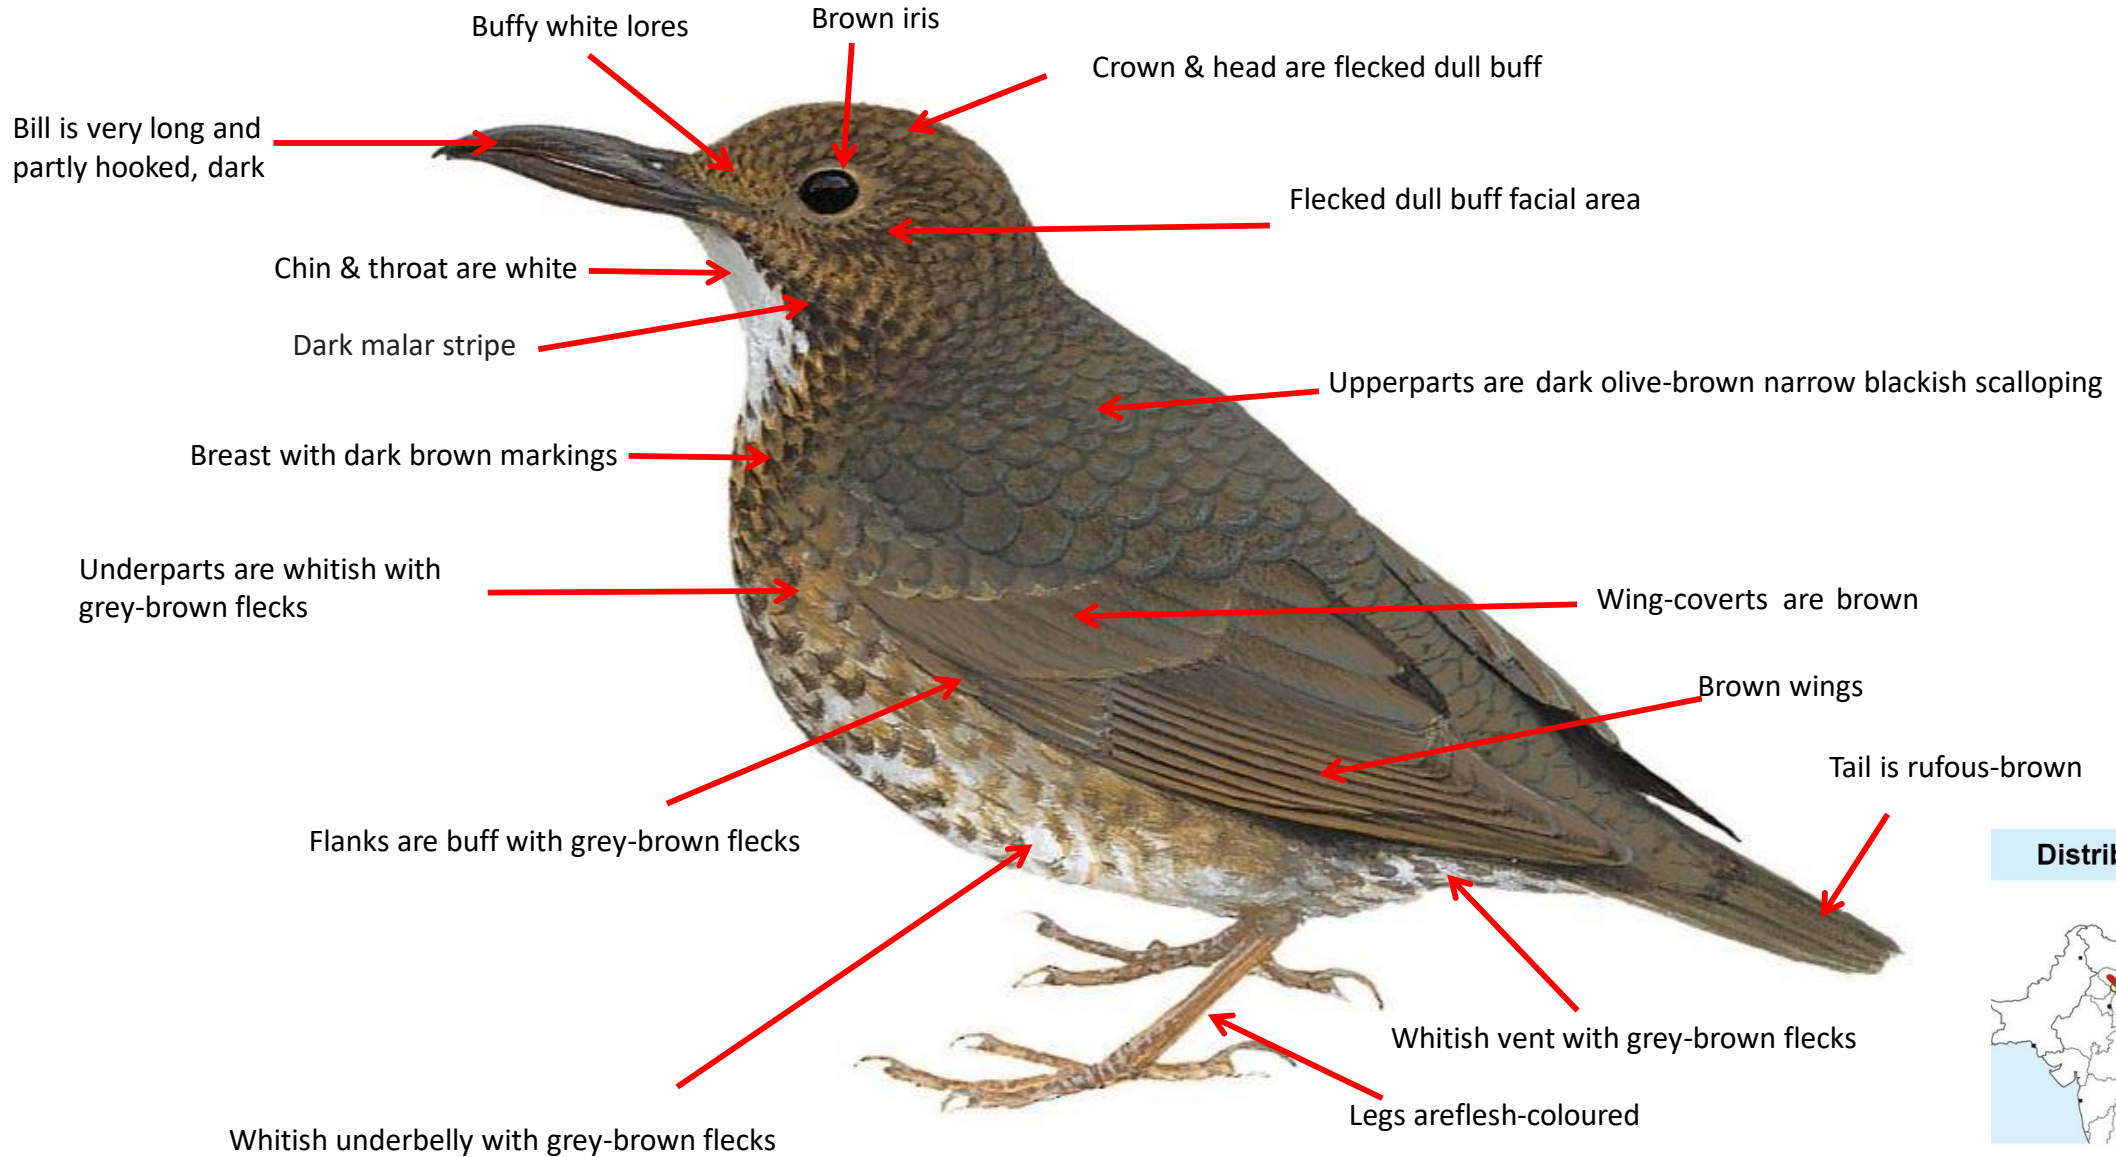

Malabar Whistling Thrush identification Tips

Malabar Whistling Thrush : *Myophonus horsfieldii*: Resident of hills of peninsular India.

Both sexes Similar

Important id point

**Reference : Birds of Indian Subcontinent
Inskipp and Grimmett
www.HBW.com**

ZOOTHERA THRUSH

Dark-sided Thrush identification Tips

Dark-sided Thrush : *Zoothera marginata* : Resident of Himalayas & North East India.

Distribution

Both sexes Similar

Important id point

[©www.ogaclinks.com](http://www.ogaclinks.com)

Reference : **Birds of Indian Subcontinent**
Inskipp and Grimmett
www.HBW.com

Long-billed Thrush identification Tips

Long-billed Thrush : *Zoothera Monticola* : Resident of Himalayas & North East India.

Both sexes Similar

Important id point

**Reference : Birds of Indian Subcontinent
Inskipp and Grimmett
www.HBW.com**

Long-tailed Thrush identification Tips

Long-tailed Thrush : *Zoothera dixonii* : Resident of Himalayas & North East India.