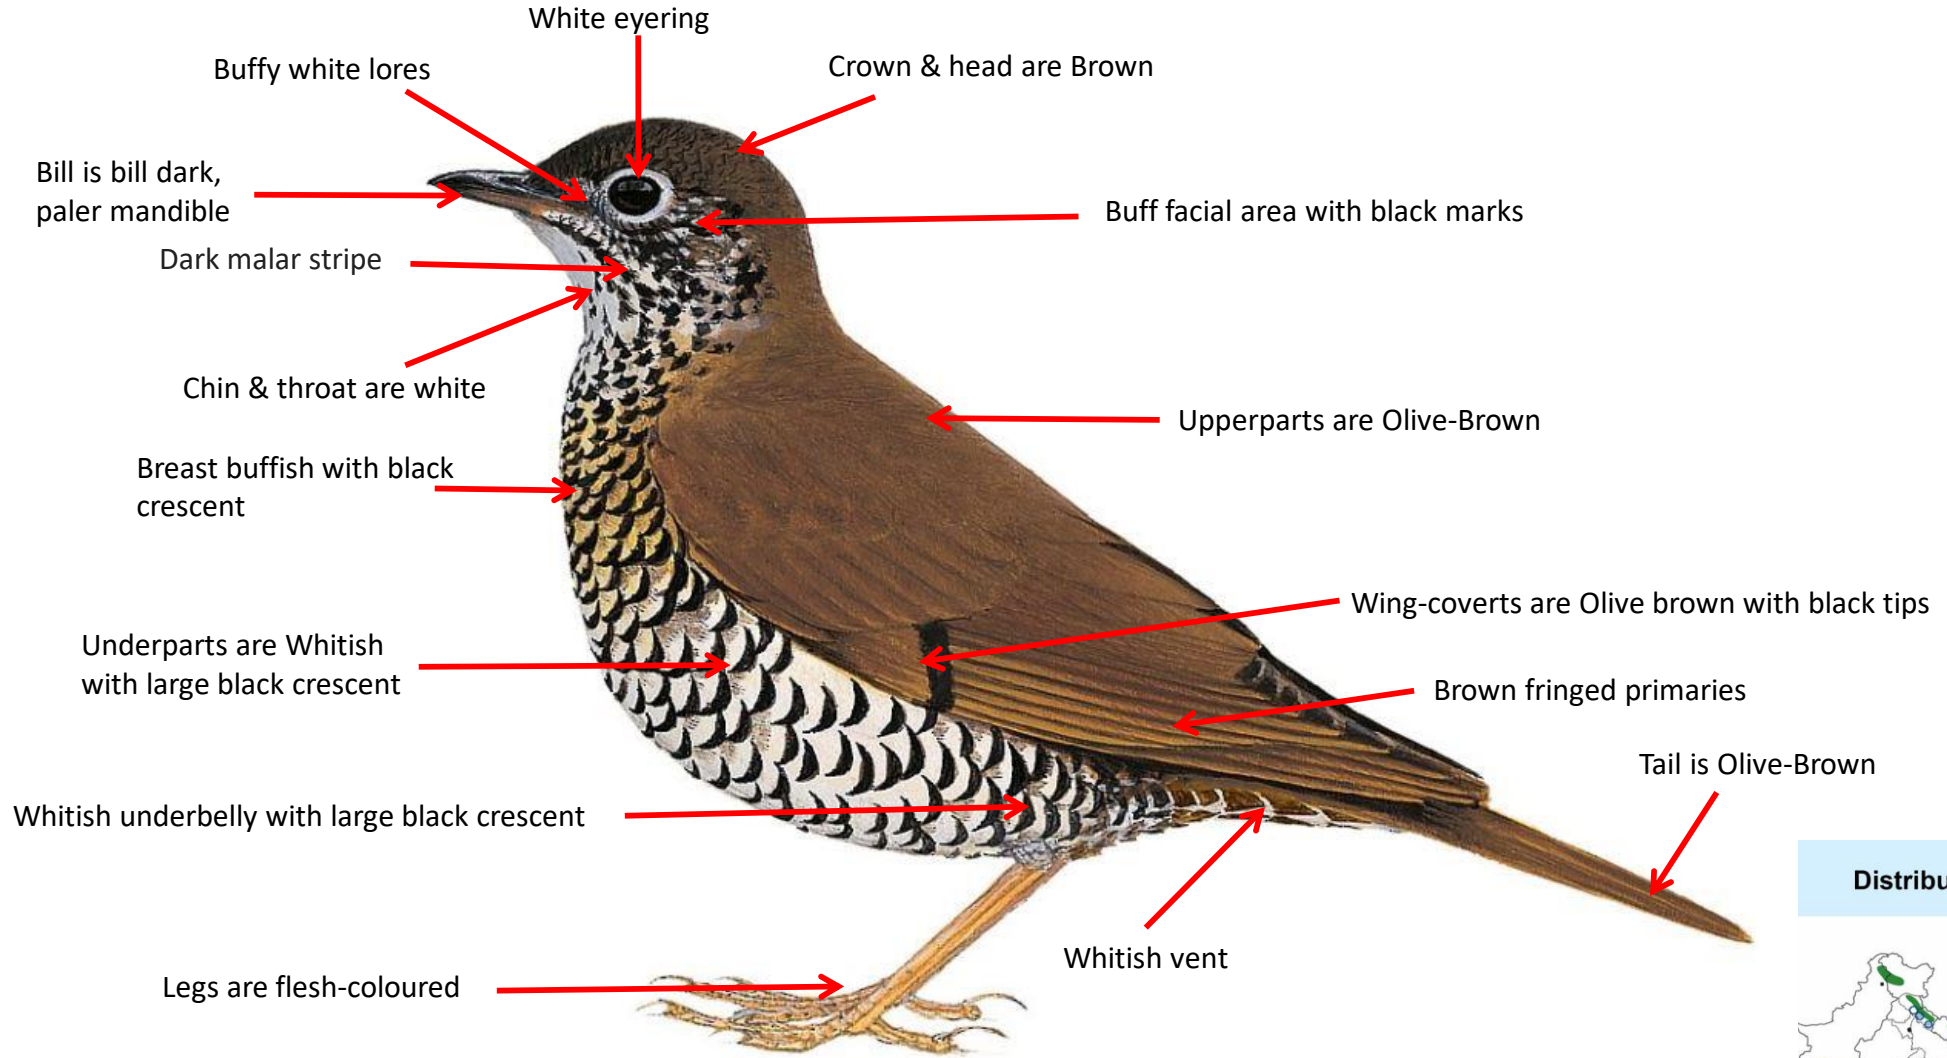

Legs are dull flesh

G.c.cyanotus- Resident of Central & South India

Broad auricular stripe

Orange malar stripe

Broad olive-brown vertical subocular stripe

White chin & throat

Male

Difference from Male

Difference from Nominat

Important id point

Distribution

Reference : Birds of Indian Subcontinent
Inskipp and Grimmett
www.HBW.com

Pied Thrush identification Tips

Pied Thrush : *Monticola wardii* : Breeds in Himalayas ; winter visitor in South India

Difference from Male
Important id point

Reference : Birds of Indian Subcontinent
Inskipp and Grimmett
www.HBW.com

Plain-backed Thrush (Alpine thrush) identification Tips

Plain-backed Thrush (Alpine thrush) : *Zoothera neilgherriensis* : Resident of Himalayas & North East India.

Both sexes Similar

Important id point

Scaly Thrush identification Tips

Scaly Thrush : *Zosterda dauma* : Winter Visitor Hills of Manipur & Andaman Islands in India.

Both sexes Similar

Important id point

Reference : **Birds of Indian Subcontinent**
Inskipp and Grimmett
www.HBW.com