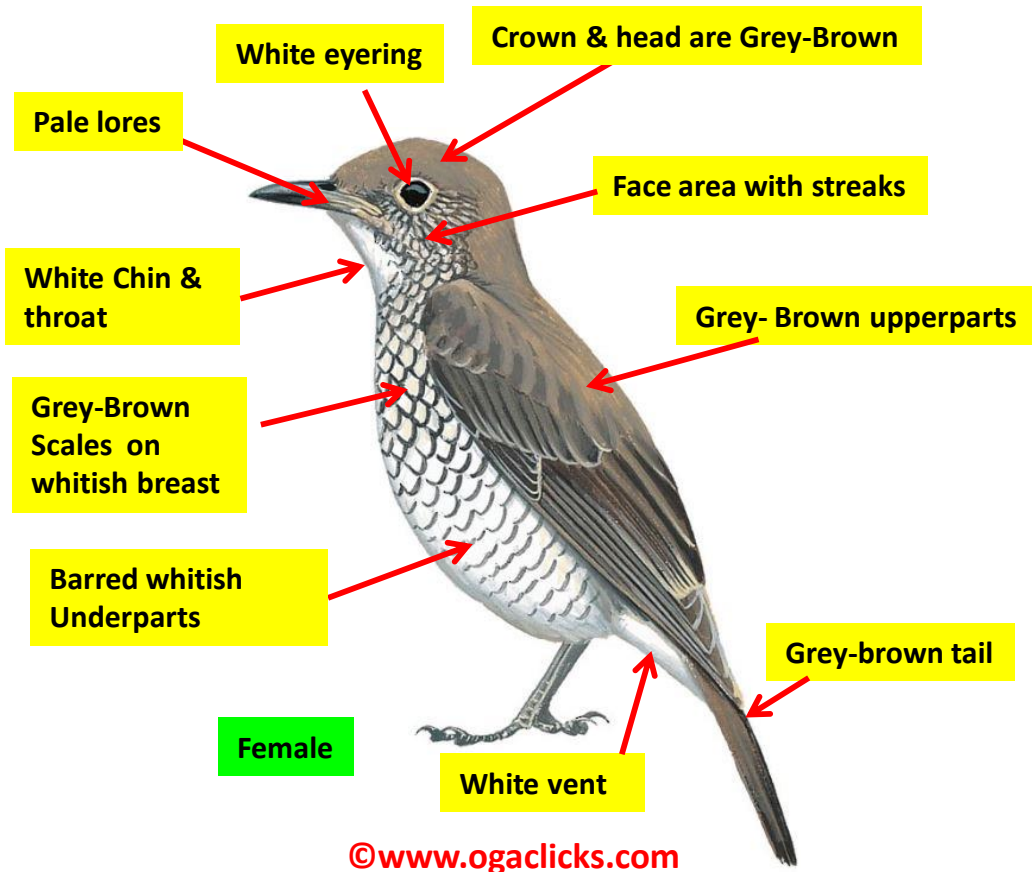

List of Rock, Whistling & Zoothera Thrushes found in India

Sno.	Name	Binomial Name
Rock Thrush		
1	Blue Rock Thrush	<i>Monticola solitaries</i>
2	Blue-capped Rock Thrush	<i>Monticola cinclorhynchus</i>
3	Chestnut-bellied Rock Thrush	<i>Monticola rufiventris</i>
4	Rufous-tailed Rock Thrush	<i>Monticola saxatilis</i>
Whistling Thrush		
1	Blue Whistling Thrush	<i>Myophonus caeruleus</i>
2	Malabar Whistling Thrush	<i>Myophonus horsfieldii</i>
Zoothera Thrush		
1	Dark-sided Thrush	<i>Zoothera marginata</i>
2	Long-billed Thrush	<i>Zoothera Monticola</i>
3	Long-tailed Thrush	<i>Zoothera dixonii</i>
4	Nilgiri Thrush	<i>Zoothera neilgherriensis</i>
5	Orange-headed Thrush	<i>Zoothera citrina</i>
6	Pied Thrush	<i>Zoothera wardii</i>
7	Plain-backed Thrush (Alpine thrush)	<i>Zoothera mollissima</i>
8	Scaly Thrush	<i>Zoothera dauma</i>
9	Siberian Thrush	<i>Zoothera sibirica</i>

ROCK THRUSH

Blue Rock Thrush identification Tips

Blue Rock Thrush : *Monticola solitaries* : Breeds in Himalayas; Widespread winter visitor in India

Difference from Male

Important id point

Reference : Birds of Indian Subcontinent
 Inskipp and Grimmett
www.HBW.com

Blue-capped Rock Thrush identification Tips

Blue-capped Rock Thrush : *Monticola cinclorhynchus* : Summer Visitor to Himalayas; Winter visitor in Western Ghats India

©www.ogaclinks.com

Difference from Male
Important id point

ZOOTHERA THRUSH

Dark-sided Thrush identification Tips

Dark-sided Thrush : *Zoothera marginata* : Resident of Himalayas & North East India.

Distribution

Both sexes Similar

Important id point

[©www.ogaclinks.com](http://www.ogaclinks.com)