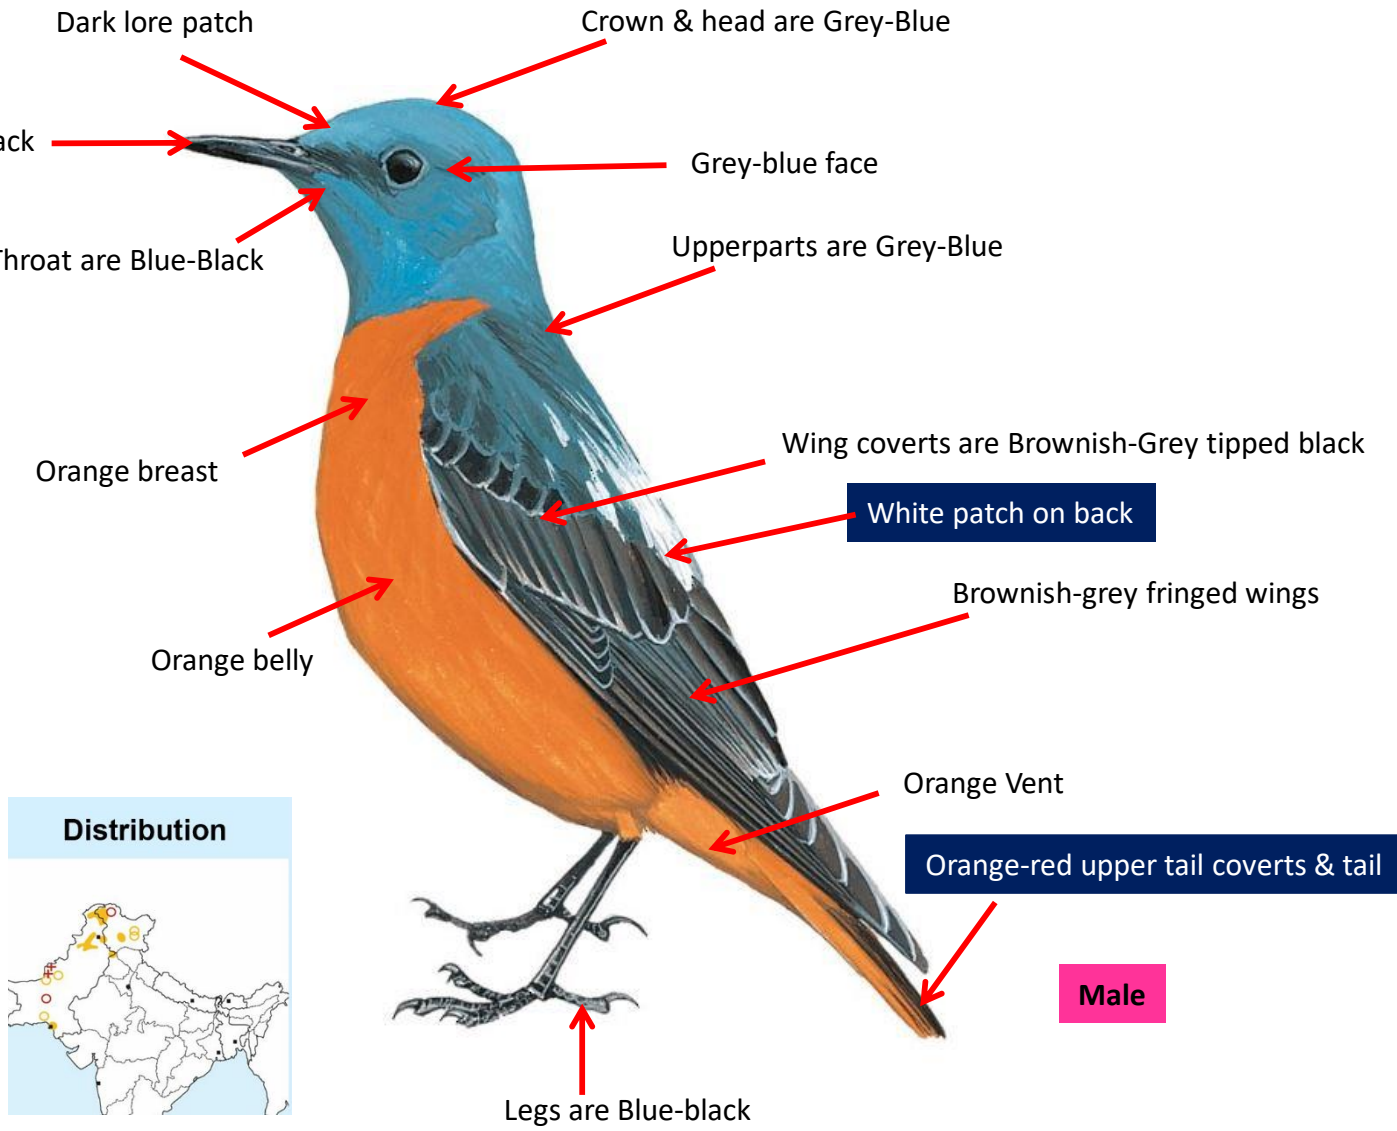

Difference from Male

Important id point

Reference : Birds of Indian Subcontinent
Inskipp and Grimmett
www.HBW.com