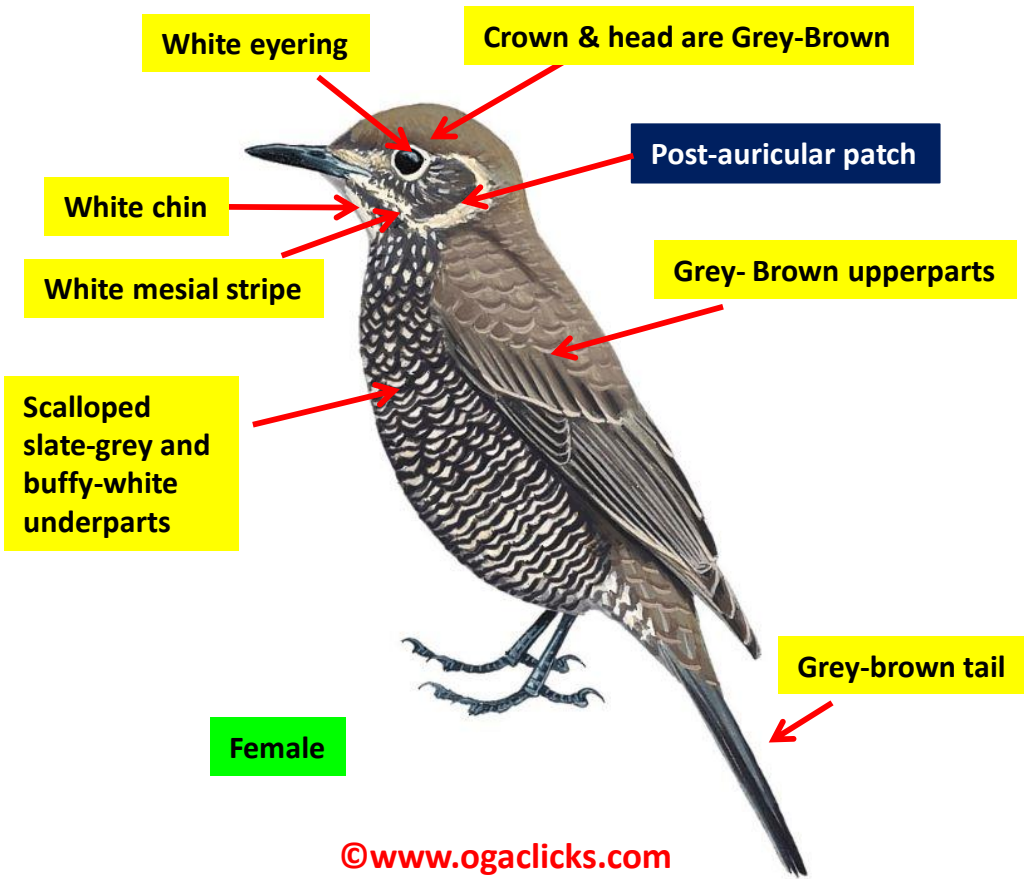

ROCK THRUSH

Blue Rock Thrush identification Tips

Blue Rock Thrush : *Monticola solitaries* : Breeds in Himalayas; Widespread winter visitor in India

Difference from Male

Important id point

Reference : Birds of Indian Subcontinent
 Inskipp and Grimmett
www.HBW.com

Blue-capped Rock Thrush identification Tips

Blue-capped Rock Thrush : *Monticola cinclorhynchus* : Summer Visitor to Himalayas; Winter visitor in Western Ghats India

©www.ogaclinks.com

Difference from Male
Important id point

Reference : *Birds of Indian Subcontinent*
 Inskipp and Grimmett
www.HBW.com

Chestnut-bellied Rock Thrush identification Tips

Chestnut-bellied Rock Thrush : *Monticola rufiventris* : Resident of Himalayas & North East India

©www.ogaclinks.com

Difference from Male

Important id point

Reference : Birds of Indian Subcontinent
Inskipp and Grimmett
www.HBW.com

Rufous-tailed Rock Thrush identification Tips

Rufous-tailed Rock Thrush : *Monticola saxatilis*: Passage migrant in Ladhak region in India