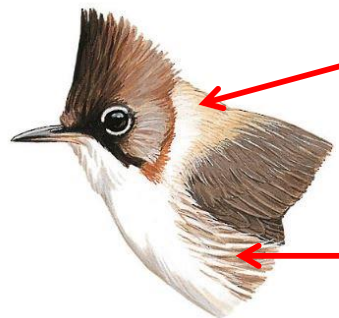

White throat with narrow brown shaft streaks

Upperparts are yellowish-grey-tinged olive-brown

Breast is washed yellow with narrow brown shaft streaks

Wing coverts brown

Flight feathers are brown

Breast side and flanks dull buff olive-brown with long white streaks

Brown h tail

Legs are yellowish to fleshy-brown

**Both sexes Similar**

***Y. f. rouxi* – Resident of North East India (South East Arunachal Pradesh Southwards to hill states South of River Brahmaputra)**

## Distribution

***Y. f. albicollis* – Resident of North India (Himachal Pradesh) Eastwards**

**Paler nuchal collar**

**Paler breast sides & flanks with white streaks**

**Uniform rufous nuchal collar**

**Darker, warmer-tinged upperparts**

**Darker breast side and flanks**

**Difference from Nominate**

**Important id point**