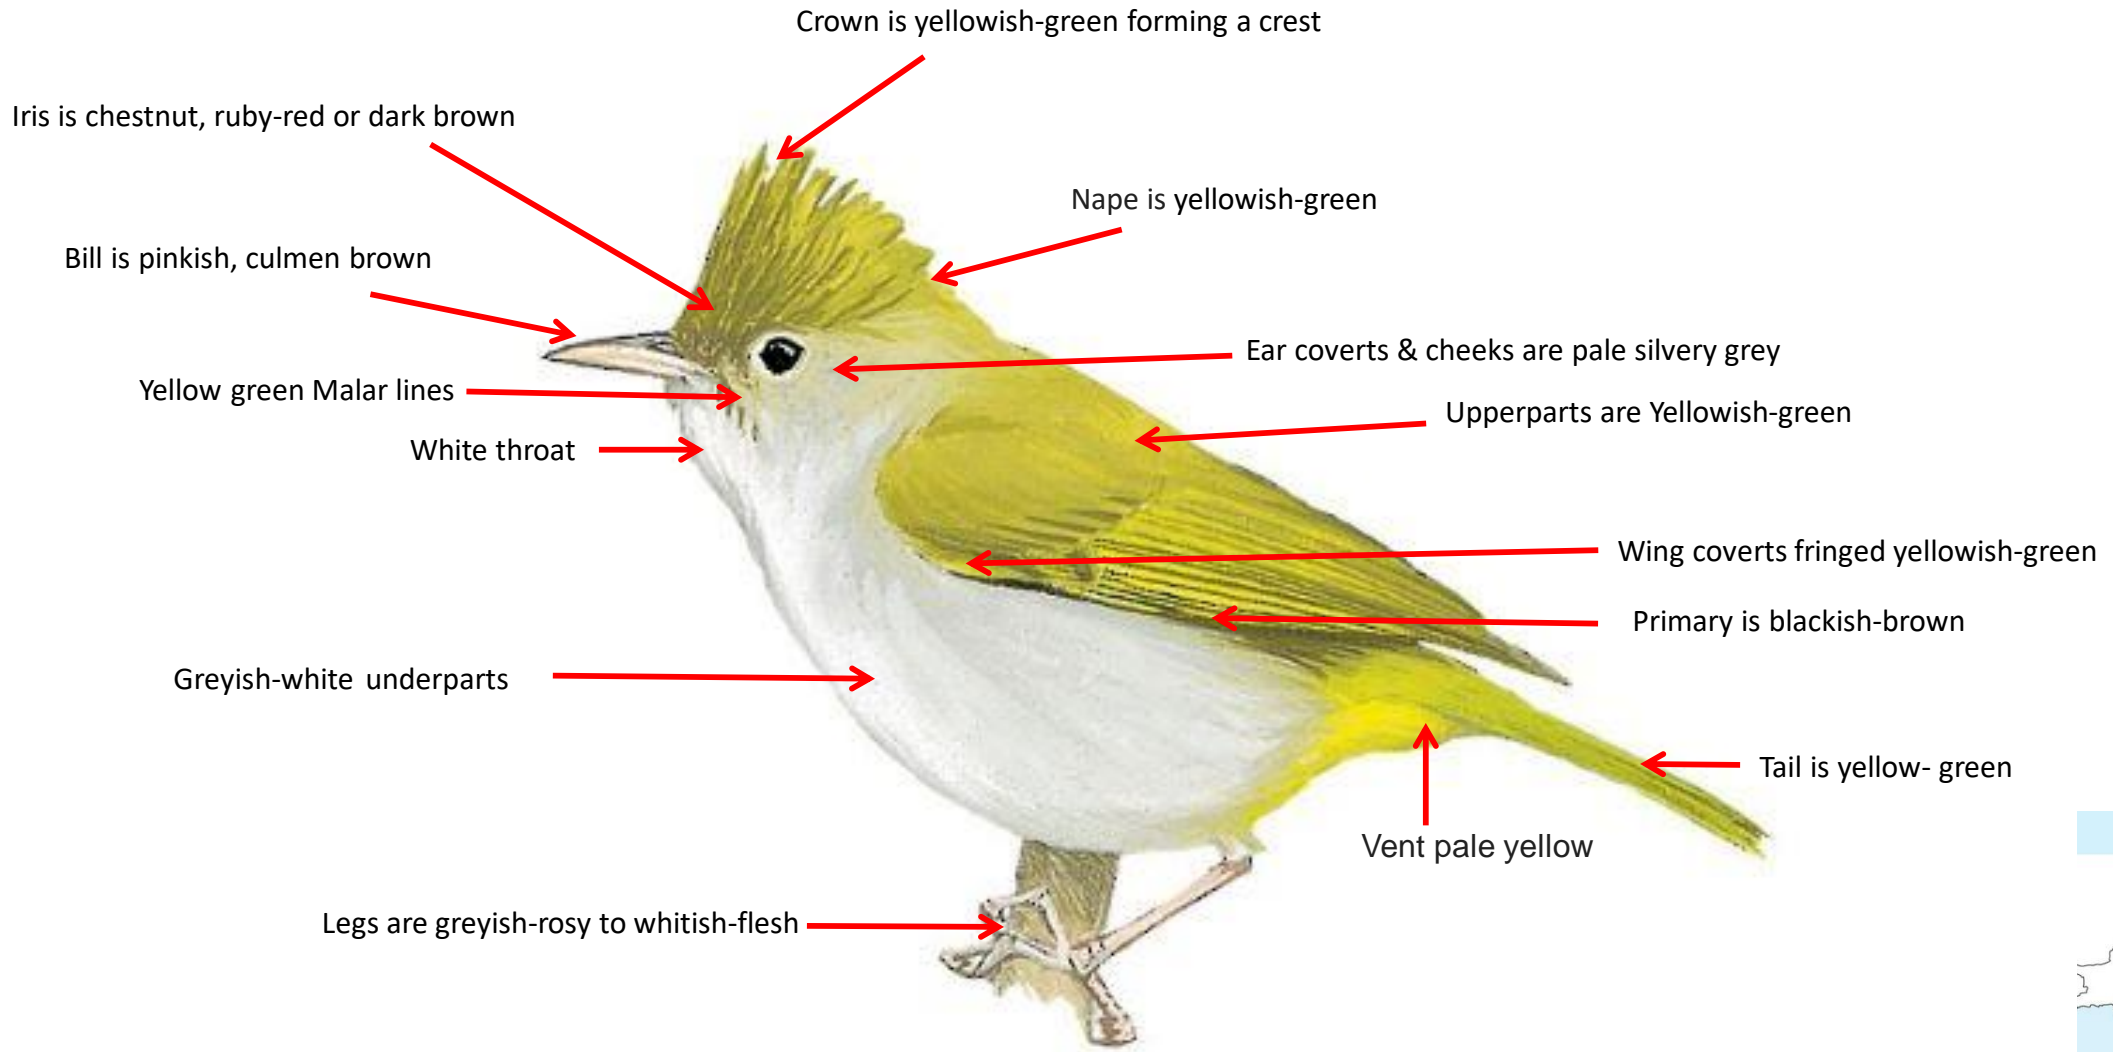

White-bellied Erpornis identification Tips

White-bellied Erpornis : *Erpornis zantholeuca*: Resident of Himalayas & hills of North East India

Both sexes Similar

Important id point

**Reference : Birds of Indian Subcontinent
Inskipp and Grimmett
www.HBW.com**