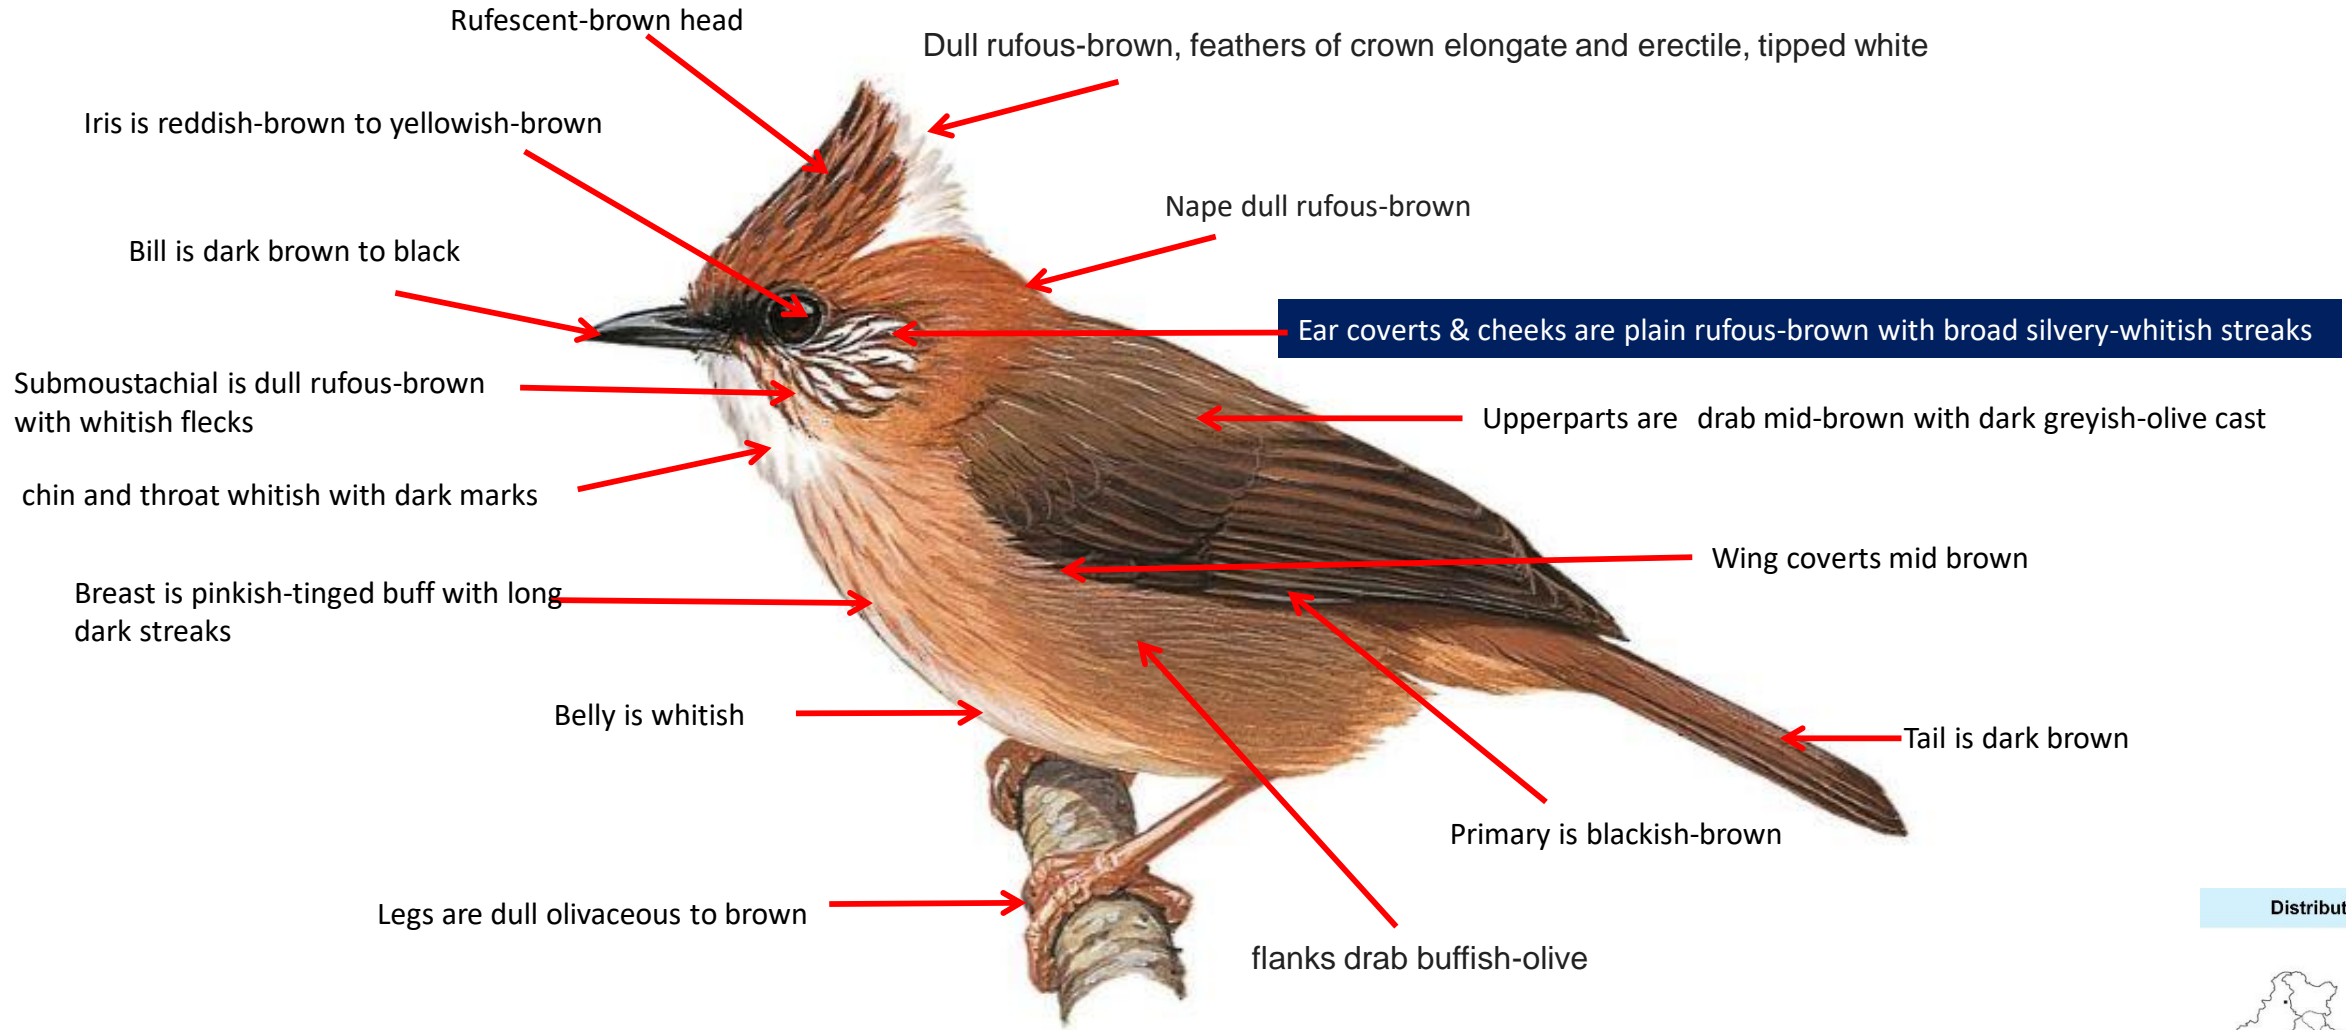

White-naped Yuhina identification Tips

White-naped Yuhina : *Yuhina bakeri*: Resident of Eastern Himalayas & hills of North East India

Both sexes Similar

Important id point

Reference : Birds of Indian Subcontinent
Inskipp and Grimmett
www.HBW.com