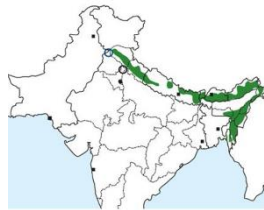

Whiskered Yuhina identification Tips

Whiskered Yuhina : *Yuhina flavicollis* : Resident of North East India (Arunachal Pradesh)

Iris is reddish-brown to dark brown, orbital ring dotted whitish

Crown brown, broadly fringed pale greyish-brown forming small crest

Upper mandible horn-brown to dark brown, lower mandible flesh or pinkish brown to steely greyish

Ear coverts & cheeks are slightly glossy silvery brown

Submoustachial streak blackish brown

Lower nape and neck side rufous, shading to golden-yellow on hind neck

White throat with narrow brown shaft streaks

Upperparts are yellowish-grey-tinged olive-brown

Breast is washed yellow with narrow brown shaft streaks

Wing coverts brown

Flight feathers are brown

Breast side and flanks dull buff olive-brown with long white streaks

Brown h tail

Legs are yellowish to fleshy-brown

Both sexes Similar

***Y. f. rouxi* – Resident of North East India (South East Arunachal Pradesh Southwards to hill states South of River Brahmaputra)**

Distribution

***Y. f. albicollis* – Resident of North India (Himachal Pradesh) Eastwards**