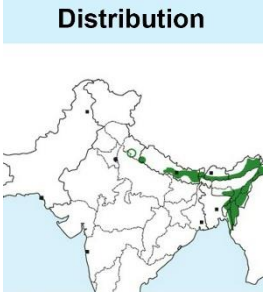

White-bellied Erpornis identification Tips

White-bellied Erpornis : *Erpornis zantholeuca*: Resident of Himalayas & hills of North East India

Both sexes Similar

Important id point

**Reference : Birds of Indian Subcontinent
Inskipp and Grimmett
www.HBW.com**