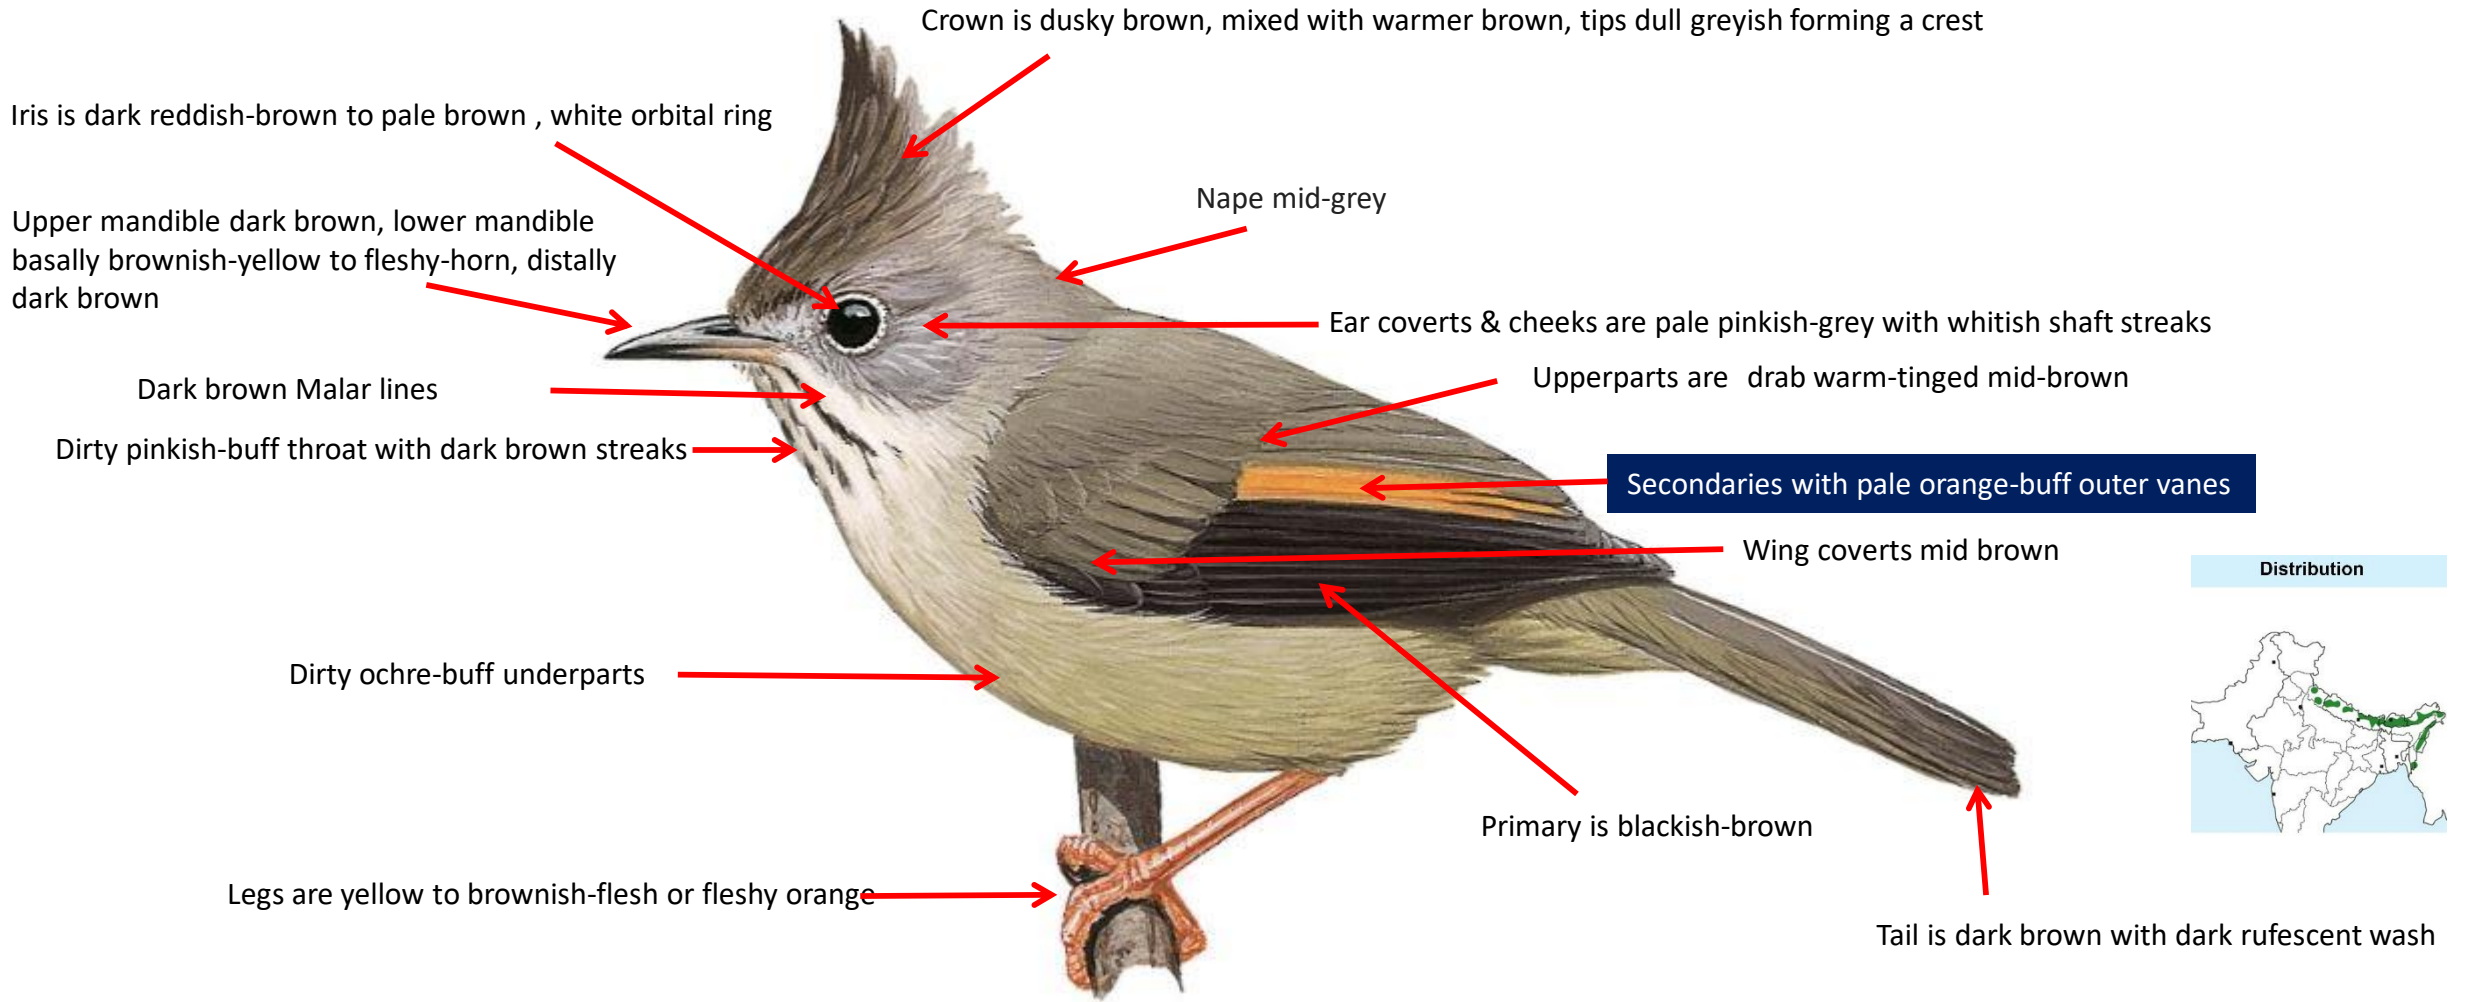

Wing coverts brown

Flight feathers are brown

Underparts are whitish, tinged very pale creamy-buff

Brown h tail

Legs are orange-brown to brownish-flesh

***Y. c. plumbeiceps* – Resident of North East India (East Arunachal Pradesh Southwards to Nagaland)**

**Crown is dull mid-grey with darker feather centers**

**Nape is greyish-olive**

**Both sexes Similar**

**Important id point**

**Reference : Birds of Indian Subcontinent  
Inskipp and Grimmett  
[www.HBW.com](http://www.HBW.com)**

# Stripe-throated Yuhina identification Tips

**Stripe-throated Yuhina : *Yuhina gularis***: Resident of Himalayas & hills of North East India

Both sexes Similar

Important id point

©www.ogaclinks.com

Reference : Birds of Indian Subcontinent  
Inskipp and Grimmett  
www.HBW.com

White throat with narrow brown shaft streaks

Upperparts are yellowish-grey-tinged olive-brown

Breast is washed yellow with narrow brown shaft streaks

Wing coverts brown

Flight feathers are brown

Breast side and flanks dull buff olive-brown with long white streaks