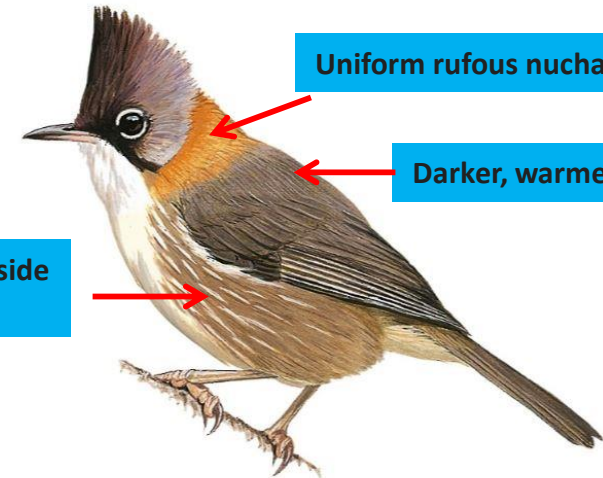

White throat with narrow brown shaft streaks

Upperparts are yellowish-grey-tinged olive-brown

Breast is washed yellow with narrow brown shaft streaks

Wing coverts brown

Flight feathers are brown

Breast side and flanks dull buff olive-brown with long white streaks

Brown h tail

Legs are yellowish to fleshy-brown

**Both sexes Similar**

***Y. f. rouxi* – Resident of North East India (South East Arunachal Pradesh Southwards to hill states South of River Brahmaputra)**

## Distribution

***Y. f. albicollis* – Resident of North India (Himachal Pradesh) Eastwards**

**Paler nuchal collar**

**Paler breast sides & flanks with white streaks**

**Uniform rufous nuchal collar**

**Darker, warmer-tinged upperparts**

**Darker breast side and flanks**

**Difference from Nominate**

**Important id point**