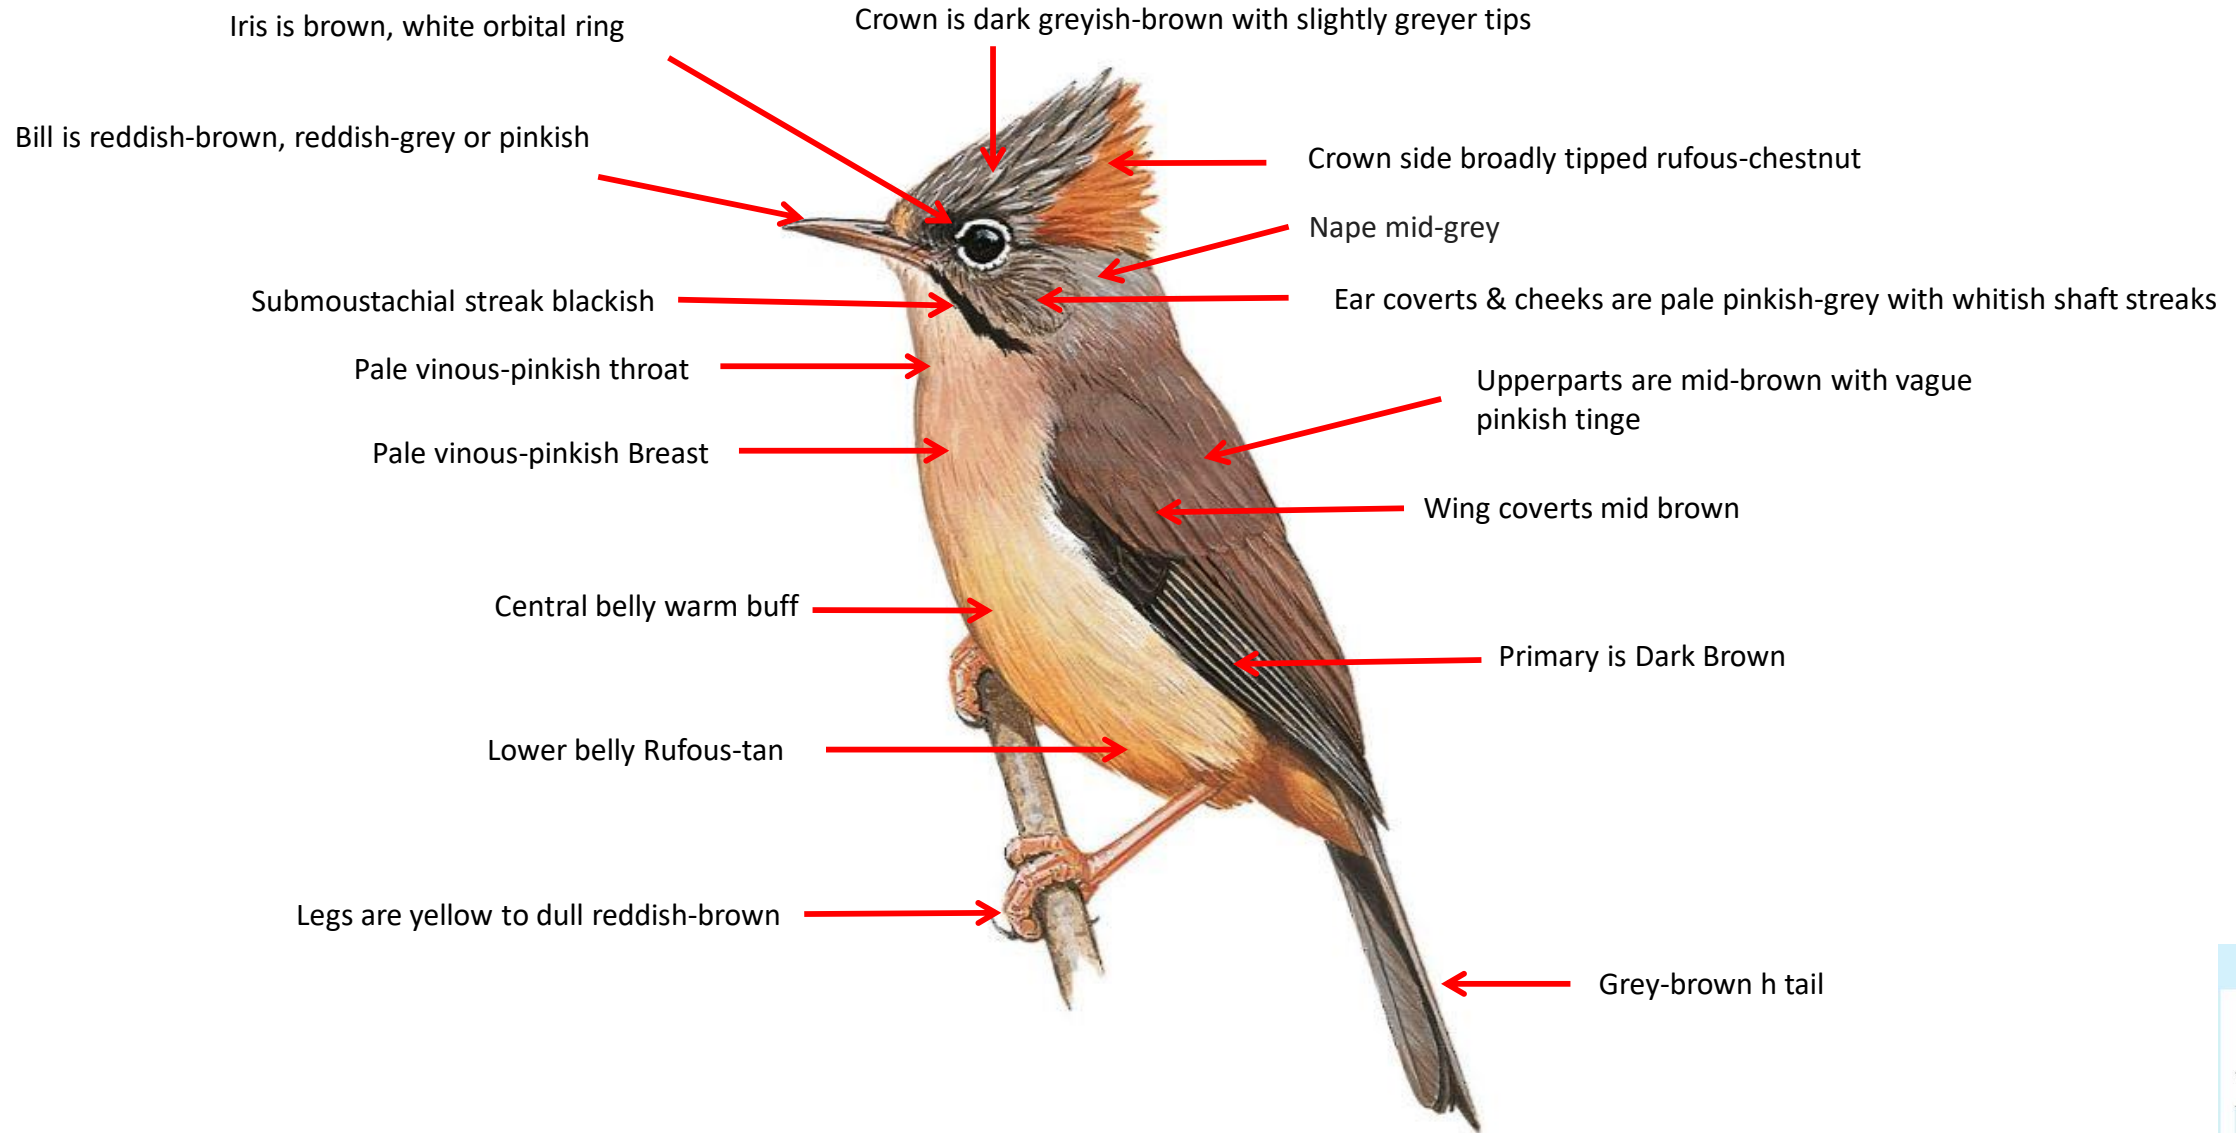

Dirty buff underparts

Upper mandible horn-brown to black with reddish base, lower mandible orange-red, coral-red or vermilion

Both sexes Similar

Important id point

Reference : Birds of Indian Subcontinent  
Inskipp and Grimmett  
[www.HBW.com](http://www.HBW.com)

# Rufous-Vented yuhina identification Tips

**Black-chinned Yuhina : *Yuhina occipitalis***: Resident of Himalayas in India

Both sexes Similar

Important id point

Reference : **Birds of Indian Subcontinent**  
**Inskipp and Grimmett**  
**www.HBW.com**

# Straited Yuhina identification Tips

**Straited Yuhina : *Yuhina castaniceps* : Resident of Himalayas in India**

Iris is reddish-brown to dull crimson, orbital ring dotted whitish

Crown is dull rufous-brown, broadly fringed pale greyish-brown forming small crest