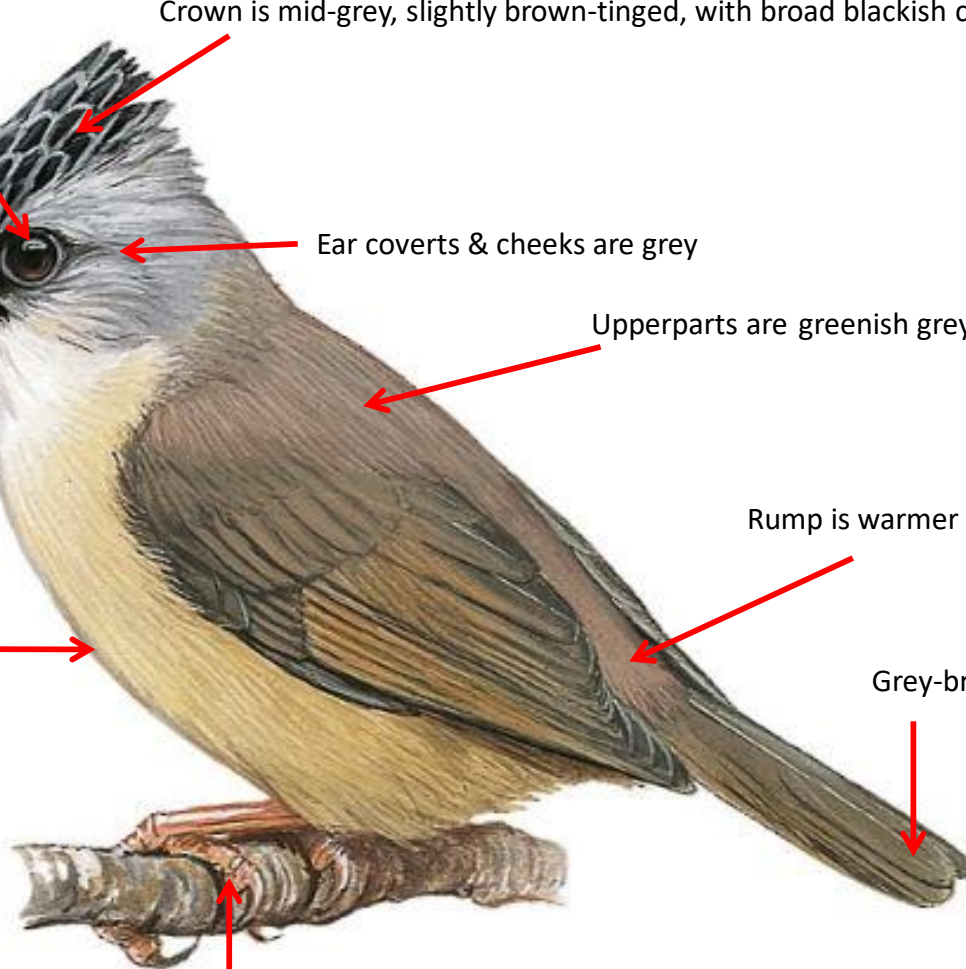

# Black-chinned Yuhina identification Tips

**Black-chinned Yuhina : *Yuhina nigrimenta***: Resident of Himalayas & hills of North East India

Iris is hazel or brown to dark crimson

Crown is mid-grey, slightly brown-tinged, with broad blackish centers forming a crest

Black lores

Ear coverts & cheeks are grey

Upperparts are greenish grey-brown

Rump is warmer grey-brown

Grey-brown h tail

Legs are yellowish-brown or orange-flesh

Black chin

White throat

Dirty buff underparts

Upper mandible horn-brown to black with reddish base, lower mandible orange-red, coral-red or vermilion

Both sexes Similar

Important id point

Reference : Birds of Indian Subcontinent  
Inskipp and Grimmett  
[www.HBW.com](http://www.HBW.com)