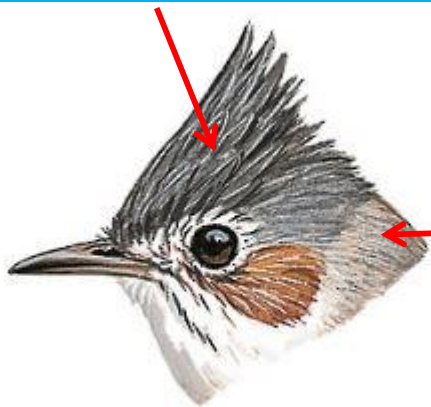

Bill is pale horn-brown

Ear coverts & cheeks are rufous-tan with faint and very narrow whitish shaft streaks

Nape mid-grey

Submoustachial streak blackish

Upperparts are drab greyish-brown with slight pale olive-brown tinge

Wing coverts brown

Flight feathers are brown

Underparts are whitish, tinged very pale creamy-buff

Brown h tail

Legs are orange-brown to brownish-flesh

***Y. c. plumbeiceps* – Resident of North East India (East Arunachal Pradesh Southwards to Nagaland)**

**Crown is dull mid-grey with darker feather centers**

**Nape is greyish-olive**

**Both sexes Similar**

**Important id point**

**Reference : Birds of Indian Subcontinent  
Inskipp and Grimmett  
[www.HBW.com](http://www.HBW.com)**