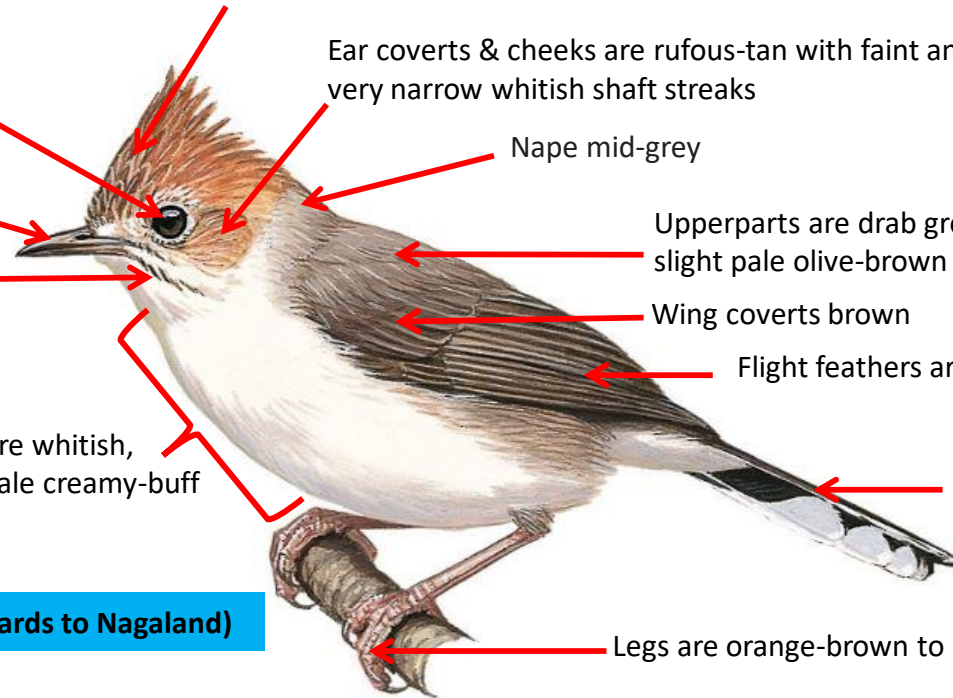

# Straited Yuhina identification Tips

**Straited Yuhina : *Yuhina castaniceps* : Resident of Himalayas in India**

Iris is reddish-brown to dull crimson, orbital ring dotted whitish

Crown is dull rufous-brown, broadly fringed pale greyish-brown forming small crest

Bill is pale horn-brown

Ear coverts & cheeks are rufous-tan with faint and very narrow whitish shaft streaks

Nape mid-grey

Submoustachial streak blackish

Upperparts are drab greyish-brown with slight pale olive-brown tinge

Wing coverts brown

Flight feathers are brown

Underparts are whitish, tinged very pale creamy-buff

Brown h tail

Legs are orange-brown to brownish-flesh

***Y. c. plumbeiceps* – Resident of North East India (East Arunachal Pradesh Southwards to Nagaland)**

**Crown is dull mid-grey with darker feather centers**

**Nape is greyish-olive**

**Both sexes Similar**

**Important id point**

**Reference : Birds of Indian Subcontinent  
Inskipp and Grimmett  
[www.HBW.com](http://www.HBW.com)**