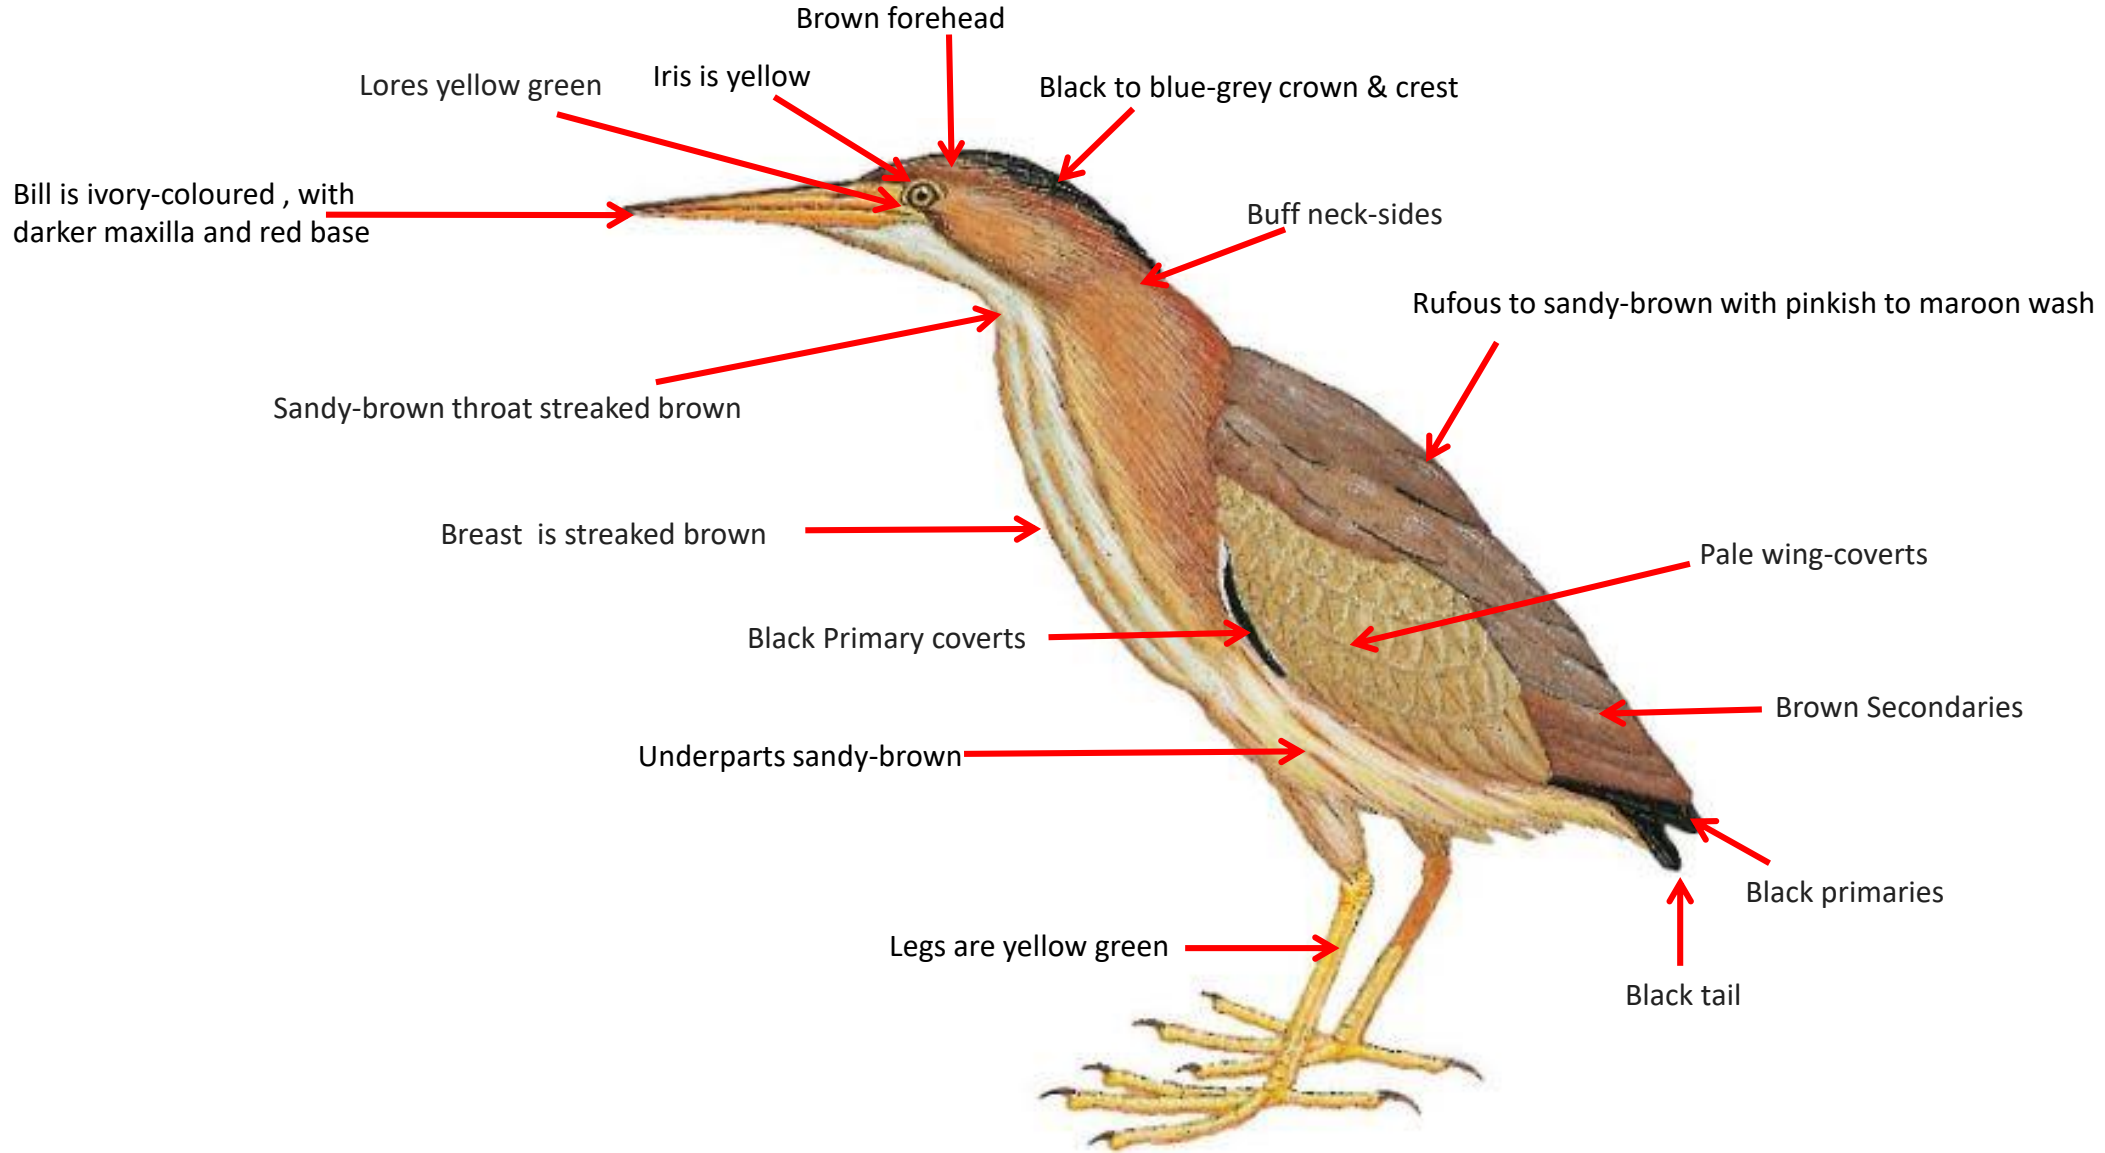

Black Bittern identification Tips

Black Bittern : *Ixobrychus flavicollis* : Wide spread Resident in India

Important id point

Differences with male

Reference : *Birds of Indian Subcontinent*
Inskipp and Grimmett
www.HBW.com

Upperparts are black

Browner upperparts

Brown streaked underparts

Streaked wing patches

Female

Buffish-white underparts with slight streaking

Buff-white wing-coverts

Black flight feathers

Legs are variable shade of yellow or green

Tail is black

White Undertail

Male

Important id point

Differences with male

©www.ogaclinks.com

Reference : **Birds of Indian Subcontinent**
Inskipp and Grimmett
www.HBW.com

Distribution

Yellow Bittern identification Tips

Yellow Bittern : *Ixobrychus sinensis* : Widespread resident in India

Important id point

Both the sexes similar

**Reference : Birds of Indian Subcontinent
Inskipp and Grimmett
www.HBW.com**