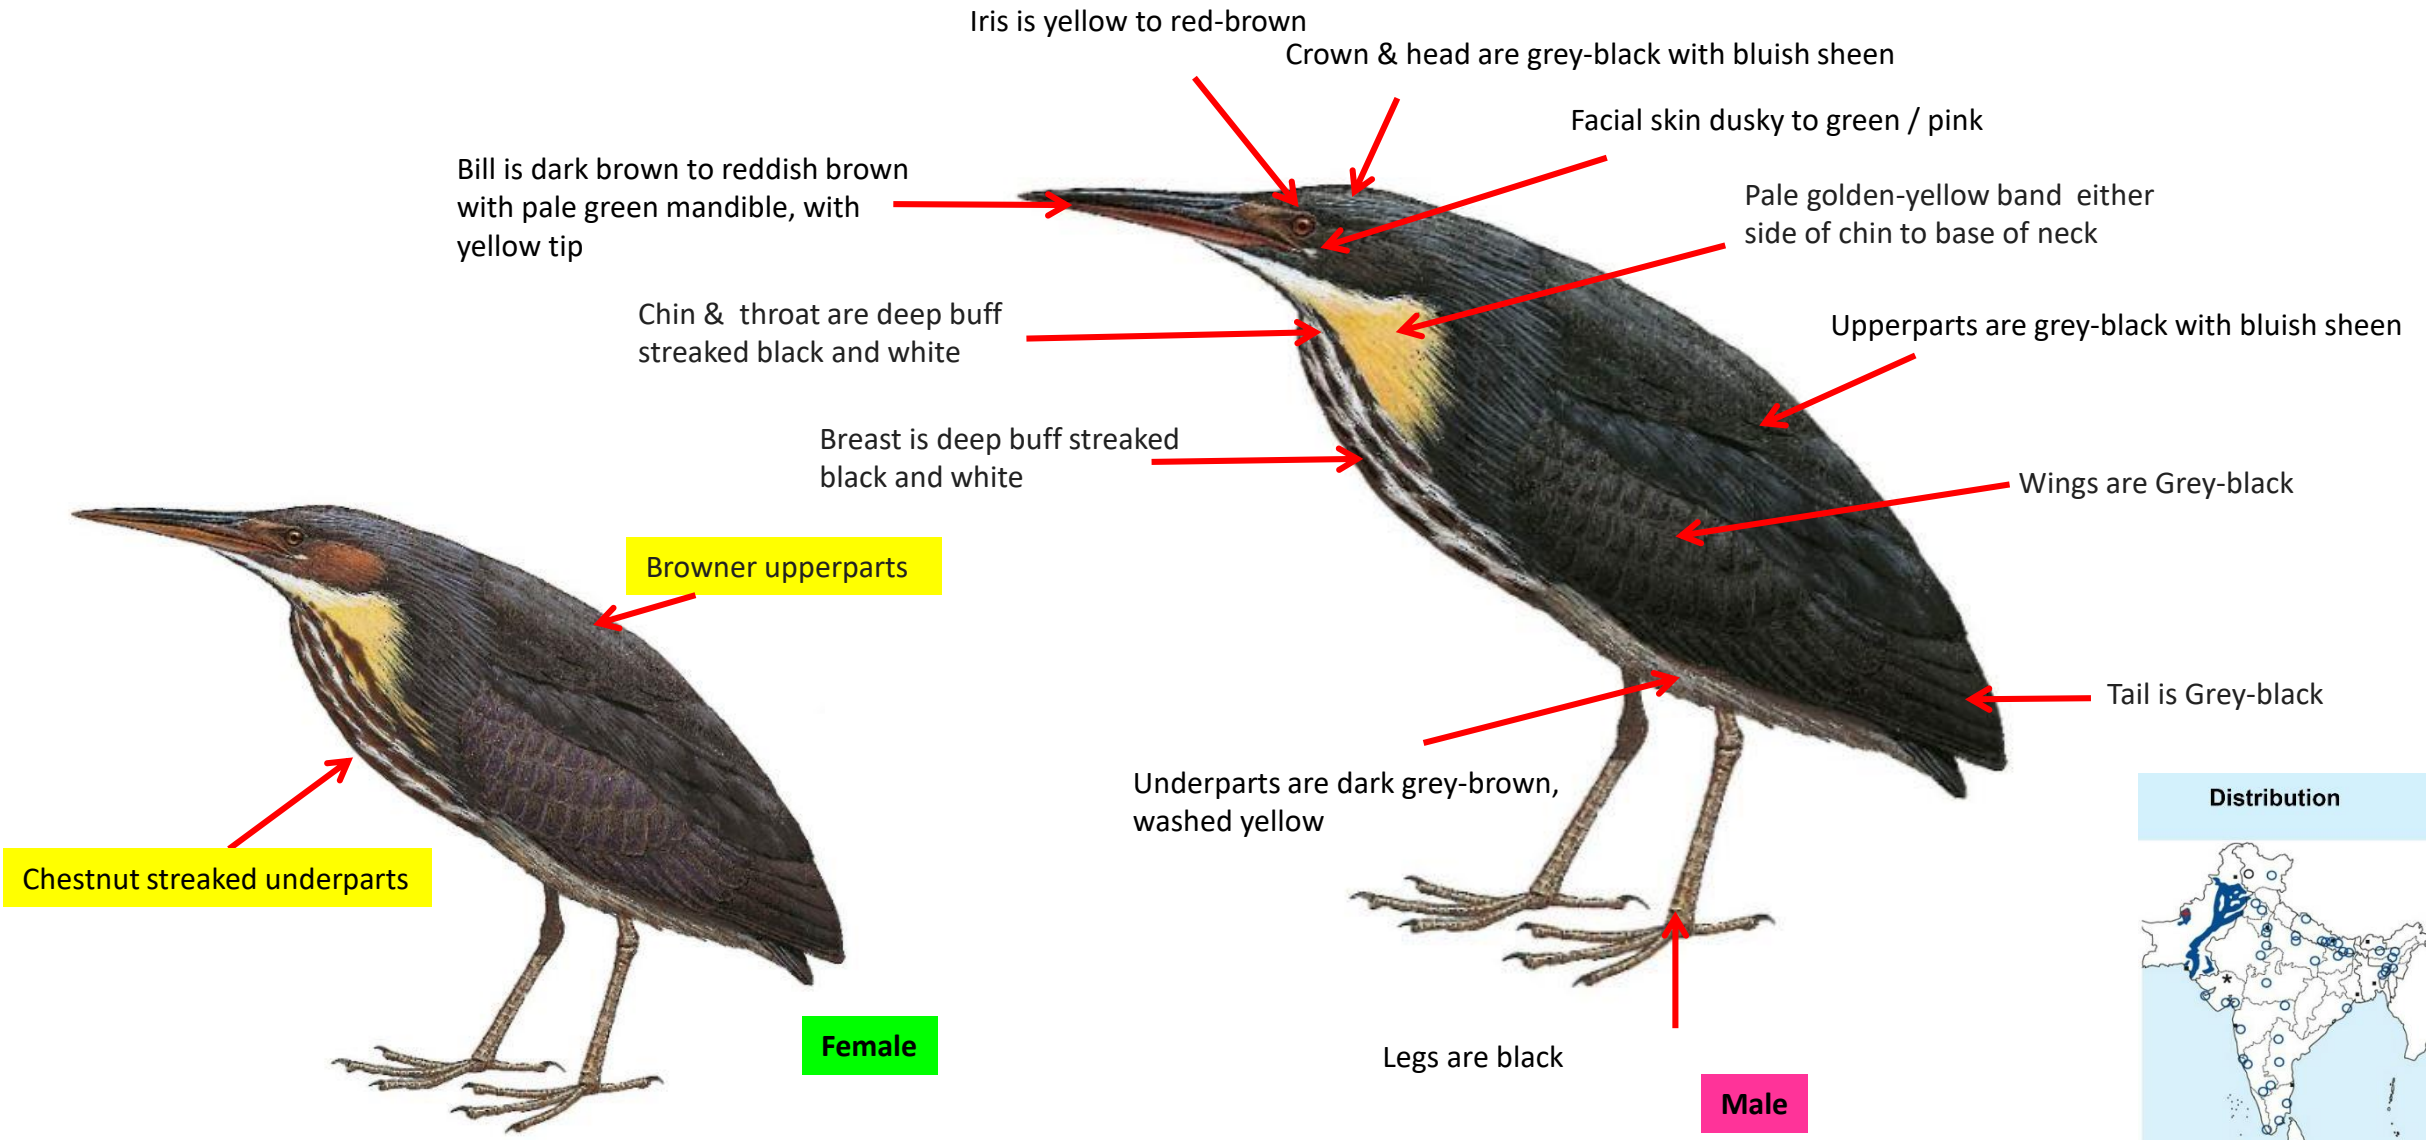

List of Bittern found in India

Sno.	Name	Binomial Name
1	Black Bittern	<i>Ixobrychus flavicollis</i>
2	Cinnamon Bittern	<i>Ixobrychus cinnamomeus</i>
3	Great Bittern	<i>Botaurus stellaris</i>
4	Little Bittern	<i>Ixobrychus minutus</i>
5	Yellow Bittern	<i>Ixobrychus sinensis</i>

Black Bittern identification Tips

Black Bittern : *Ixobrychus flavicollis* : Wide spread Resident in India

Important id point

Differences with male

Reference : *Birds of Indian Subcontinent*
Inskipp and Grimmett
www.HBW.com

Cinnamon Bittern identification Tips

Cinnamon Bittern : *Ixobrychus cinnamomeus* : Wide spread Resident in India

Great Bittern identification Tips

Great Bittern : *Botaurus stellaris* : Wide spread winter visitor in India

Legs are variable shade of yellow or green

Tail is black

White Undertail

Male

Important id point

Differences with male

©www.ogaclinks.com

Reference : **Birds of Indian Subcontinent**
Inskipp and Grimmett
www.HBW.com