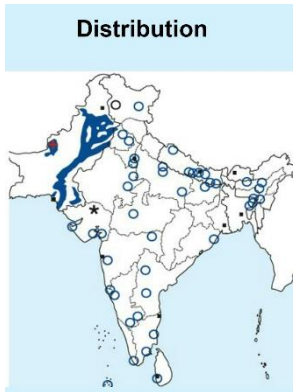

- The following pages have some identification markers for each of Bitterns found in India
- To know more on these birds you can visit <http://ogaclicks.com/bittern/>
- If you are interested in coming on any of my tours or workshops please share your email id. I will keep you updated
- Mail me at ogaclicks@gmail.com
- Follow me on Instagram : **ogajanak**
- You can also call me on (91)9840119078 ,
(91) 9445219078
(91) 6369815812

List of Bittern found in India

Sno.	Name	Binomial Name
1	Black Bittern	<i>Ixobrychus flavicollis</i>
2	Cinnamon Bittern	<i>Ixobrychus cinnamomeus</i>
3	Great Bittern	<i>Botaurus stellaris</i>
4	Little Bittern	<i>Ixobrychus minutus</i>
5	Yellow Bittern	<i>Ixobrychus sinensis</i>

Black Bittern identification Tips

Black Bittern : *Ixobrychus flavicollis* : Wide spread Resident in India

Important id point

Differences with male

Reference : *Birds of Indian Subcontinent*
Inskipp and Grimmett
www.HBW.com

Distribution

Yellow Bittern identification Tips

Yellow Bittern : *Ixobrychus sinensis* : Widespread resident in India

Important id point

Both the sexes similar

**Reference : Birds of Indian Subcontinent
Inskipp and Grimmett
www.HBW.com**