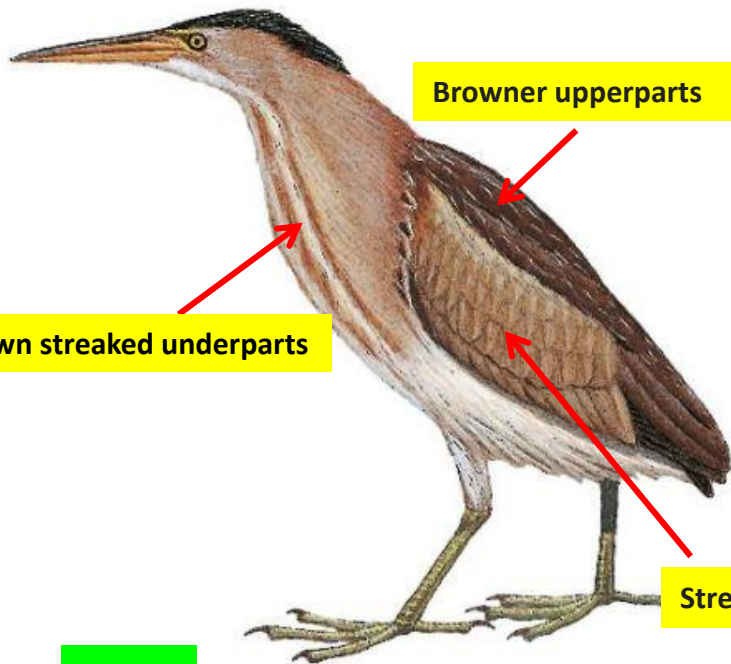

Important id point

Both the sexes similar

Reference : **Birds of Indian Subcontinent**
Inskipp and Grimmett
www.HBW.com

Little Bittern identification Tips

Little Bittern : *Ixobrychus minutus*: Resident in Kashmir , sporadic across India

Lores are lemon-yellow to orangish yellow / flushing red

Iris is yellow

Blackish crown and modest crest

Bill is yellow or yellow-green, with dark brown culmen ridge

Greyish face-sides

Chin & throat are white buff

Upperparts are black

Browner upperparts

Brown streaked underparts

Streaked wing patches

Female

Buffish-white underparts with slight streaking

Buff-white wing-coverts

Black flight feathers

Legs are variable shade of yellow or green

Tail is black

White Undertail

Male

Important id point

Differences with male

©www.ogaclinks.com

Reference : **Birds of Indian Subcontinent**
Inskipp and Grimmett
www.HBW.com