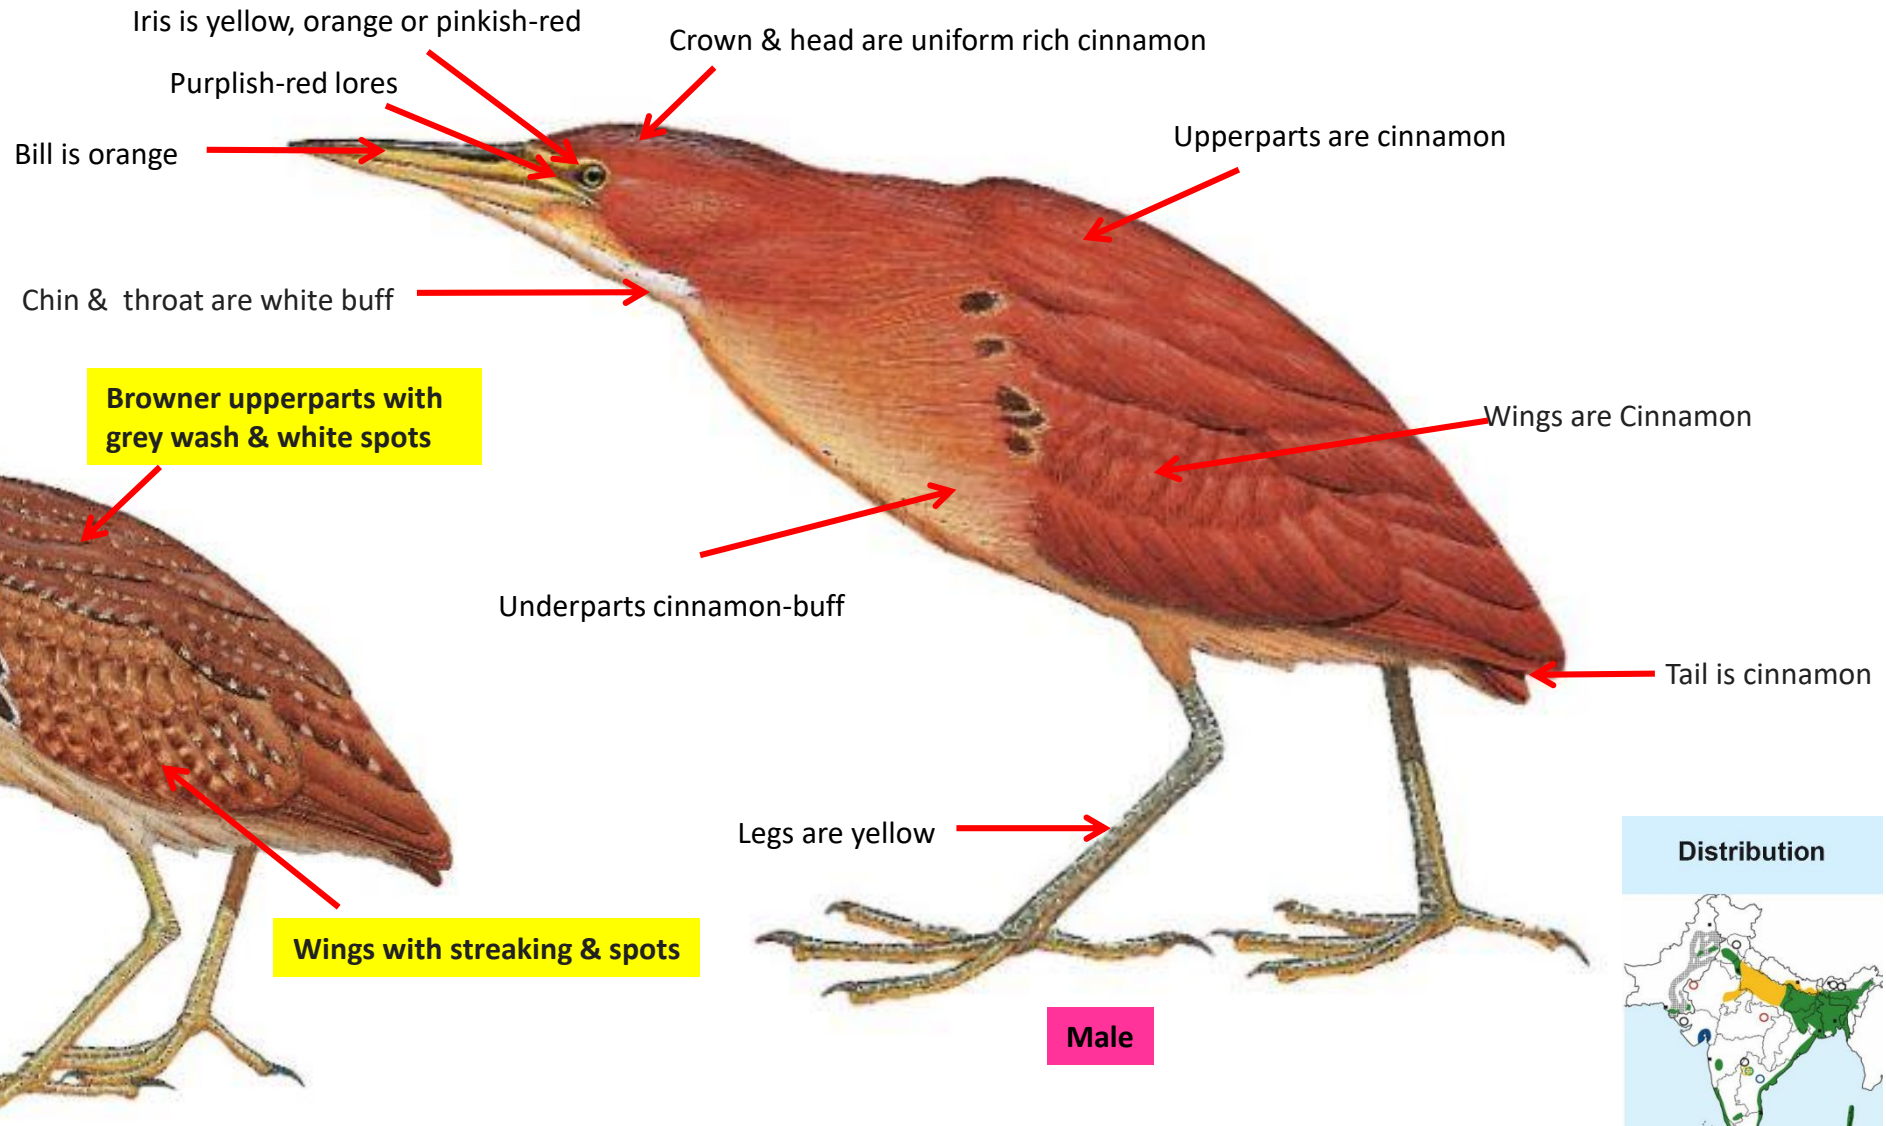

List of Bittern found in India

Sno.	Name	Binomial Name
1	Black Bittern	<i>Ixobrychus flavicollis</i>
2	Cinnamon Bittern	<i>Ixobrychus cinnamomeus</i>
3	Great Bittern	<i>Botaurus stellaris</i>
4	Little Bittern	<i>Ixobrychus minutus</i>
5	Yellow Bittern	<i>Ixobrychus sinensis</i>

Black Bittern identification Tips

Black Bittern : *Ixobrychus flavicollis* : Wide spread Resident in India

Important id point

Differences with male

Reference : *Birds of Indian Subcontinent*
Inskipp and Grimmett
www.HBW.com

Cinnamon Bittern identification Tips

Cinnamon Bittern : *Ixobrychus cinnamomeus* : Wide spread Resident in India

Great Bittern identification Tips

Great Bittern : *Botaurus stellaris* : Wide spread winter visitor in India

Important id point

Both the sexes similar

Reference : **Birds of Indian Subcontinent**
Inskipp and Grimmett
www.HBW.com

Little Bittern identification Tips

Little Bittern : *Ixobrychus minutus*: Resident in Kashmir , sporadic across India