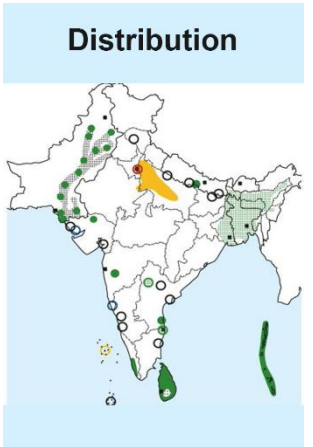

List of Bittern found in India

Sno.	Name	Binomial Name
1	Black Bittern	<i>Ixobrychus flavicollis</i>
2	Cinnamon Bittern	<i>Ixobrychus cinnamomeus</i>
3	Great Bittern	<i>Botaurus stellaris</i>
4	Little Bittern	<i>Ixobrychus minutus</i>
5	Yellow Bittern	<i>Ixobrychus sinensis</i>

Upperparts are black

Browner upperparts

Brown streaked underparts

Streaked wing patches

Female

Buffish-white underparts with slight streaking

Buff-white wing-coverts

Black flight feathers

Legs are variable shade of yellow or green

Tail is black

White Undertail

Male

Important id point

Differences with male

©www.ogaclinks.com

Reference : **Birds of Indian Subcontinent**
Inskipp and Grimmett
www.HBW.com

Distribution

Yellow Bittern identification Tips

Yellow Bittern : *Ixobrychus sinensis* : Widespread resident in India

Important id point

Both the sexes similar

**Reference : Birds of Indian Subcontinent
Inskipp and Grimmett
www.HBW.com**