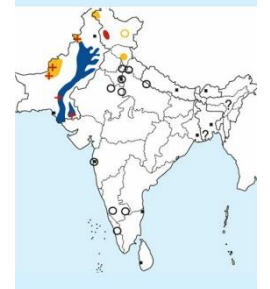

List of Bittern found in India

Sno.	Name	Binomial Name
1	Black Bittern	<i>Ixobrychus flavicollis</i>
2	Cinnamon Bittern	<i>Ixobrychus cinnamomeus</i>
3	Great Bittern	<i>Botaurus stellaris</i>
4	Little Bittern	<i>Ixobrychus minutus</i>
5	Yellow Bittern	<i>Ixobrychus sinensis</i>

Upperparts are black

Browner upperparts

Brown streaked underparts

Streaked wing patches

Female

Buffish-white underparts with slight streaking

Buff-white wing-coverts

Black flight feathers

Legs are variable shade of yellow or green

Tail is black

White Undertail

Male

Important id point

Differences with male

©www.ogaclinks.com

Reference : **Birds of Indian Subcontinent**
Inskipp and Grimmett
www.HBW.com

Distribution

Yellow Bittern identification Tips

Yellow Bittern : *Ixobrychus sinensis* : Widespread resident in India

Important id point

Both the sexes similar

**Reference : Birds of Indian Subcontinent
Inskipp and Grimmett
www.HBW.com**