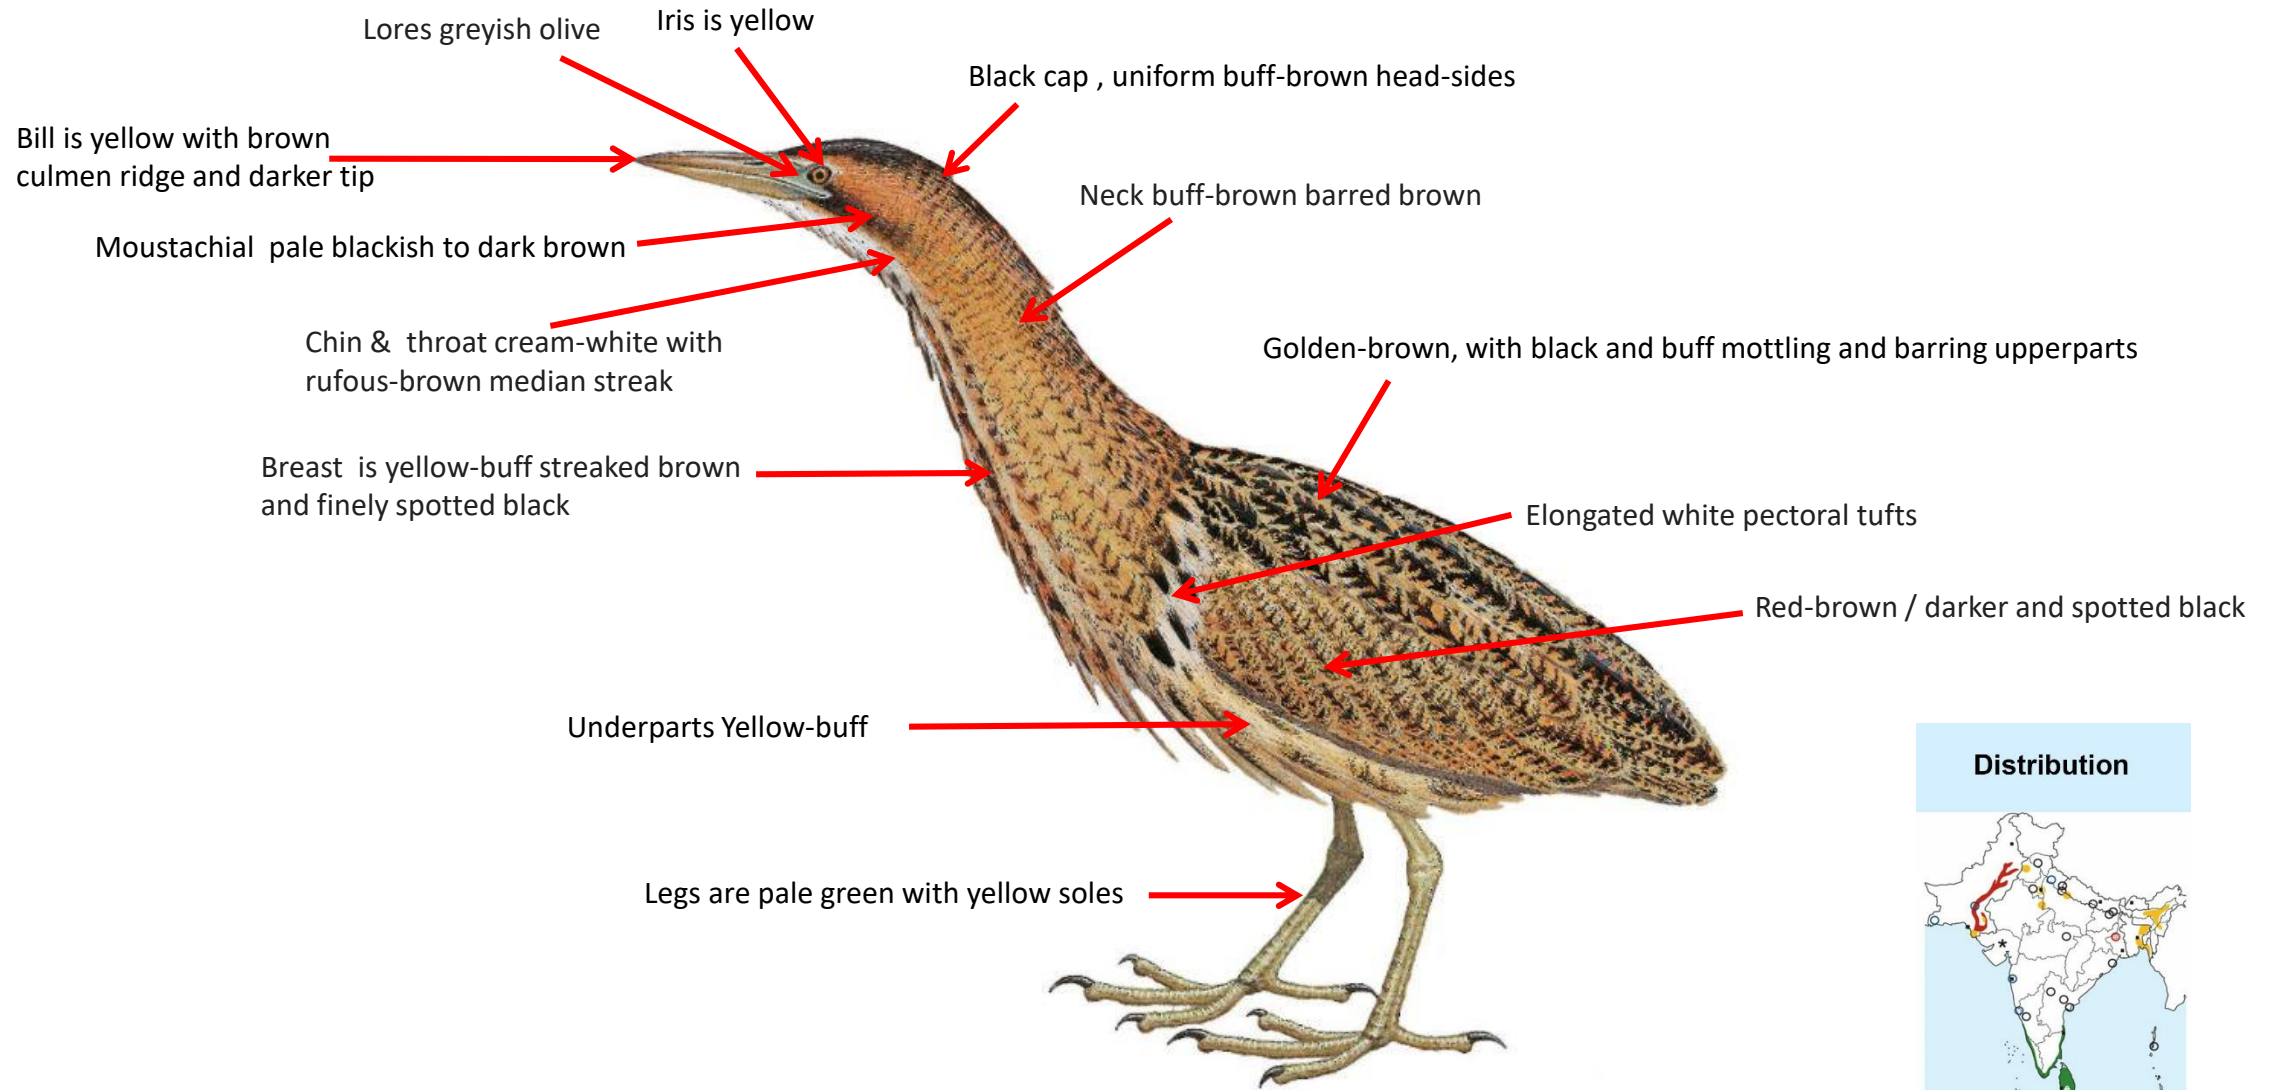

List of Bittern found in India

Sno.	Name	Binomial Name
1	Black Bittern	<i>Ixobrychus flavicollis</i>
2	Cinnamon Bittern	<i>Ixobrychus cinnamomeus</i>
3	Great Bittern	<i>Botaurus stellaris</i>
4	Little Bittern	<i>Ixobrychus minutus</i>
5	Yellow Bittern	<i>Ixobrychus sinensis</i>

Black Bittern identification Tips

Black Bittern : *Ixobrychus flavicollis* : Wide spread Resident in India

Important id point

Differences with male

Reference : *Birds of Indian Subcontinent*
Inskipp and Grimmett
www.HBW.com

Cinnamon Bittern identification Tips

Cinnamon Bittern : *Ixobrychus cinnamomeus* : Wide spread Resident in India

Great Bittern identification Tips

Great Bittern : *Botaurus stellaris* : Wide spread winter visitor in India

Important id point

Both the sexes similar

Reference : **Birds of Indian Subcontinent**
Inskipp and Grimmett
www.HBW.com

Little Bittern identification Tips

Little Bittern : *Ixobrychus minutus*: Resident in Kashmir , sporadic across India