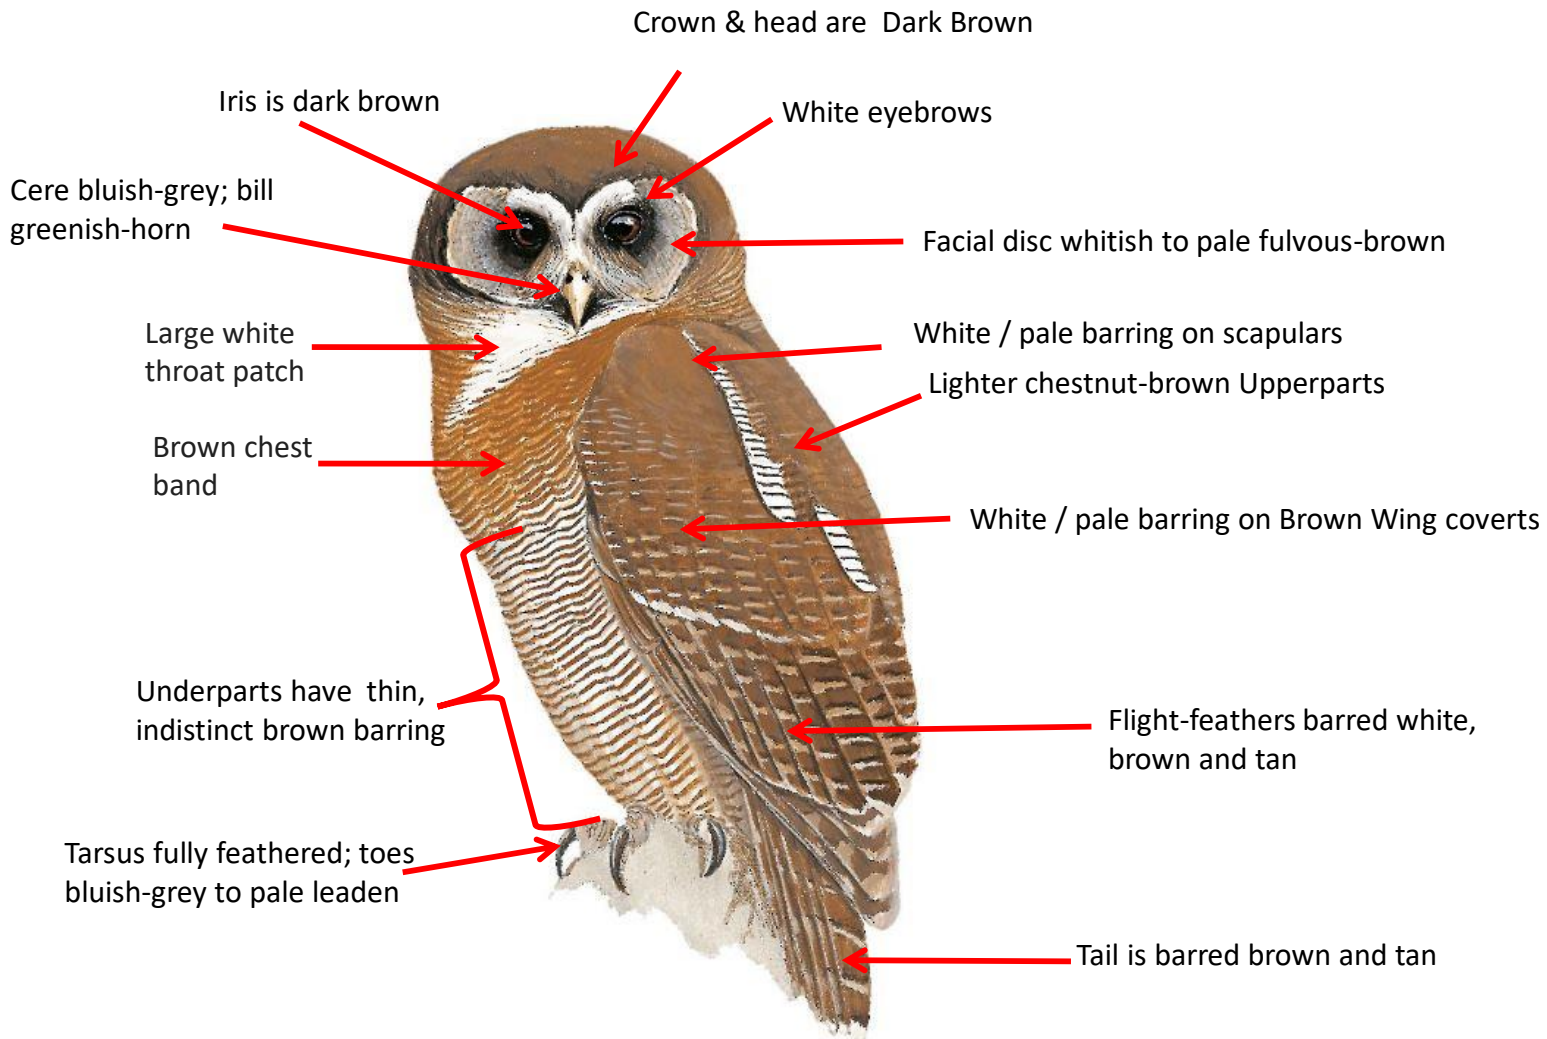

# Brown Wood Owl identification Tips

**Brown Wood Owl : *Strix leptogrammica***: Resident of Himalayas, Eastern Ghats , Western Ghats & North East India

## Distribution

***S. l. newarensis* - Resident of Himalayas from Jammu and Kashmir East to North East India**

***S. l. indranei* – Resident of Peninsular India**

Dark rufous facial disc

Strong White on Brown Wing coverts

Lacks Breast Band

Underparts have thin, indistinct Whitish brown barring

**Both the sexes similar**

**Important id point**

Reference : **Birds of Indian Subcontinent**  
**Inskipp and Grimmett**  
**www.HBW.com**

Cere and bill horn-black

Throat chestnut and black with white stippling

Underparts are white to golden with narrow blackish cross-bars

Tarsus feathered buffish; toes brownish-flesh or dirty yellowish-brown