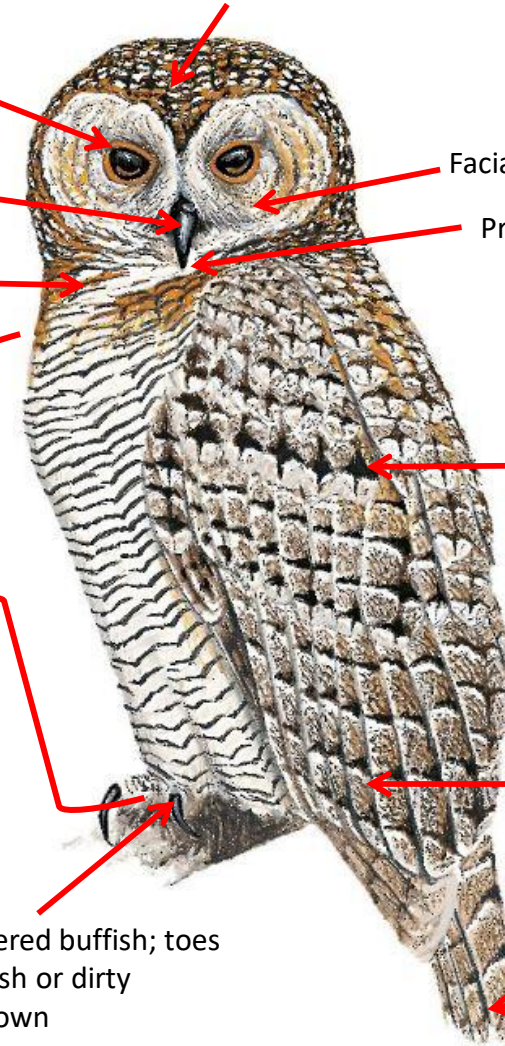

# Mottled Wood Owl identification Tips

**Mottled Wood Owl : *Strix ocellata* :** Widespread Resident in India

Crown & head are grey, mottled and vermiculated with reddish-brown, black, white and buff

Irides dark brown

Cere and bill horn-black

Throat chestnut and black with white stippling

Underparts are white to golden with narrow blackish cross-bars

Tarsus feathered buffish; toes brownish-flesh or dirty yellowish-brown

Facial disc white with concentric black barring , and some rufous-orange mottling

Prominent white collar on neck side

Upperparts are grey, mottled and vermiculated with reddish-brown, black, white and buff

Flight Feathers barred grey-brown and black

Tail is barred grey-brown and black