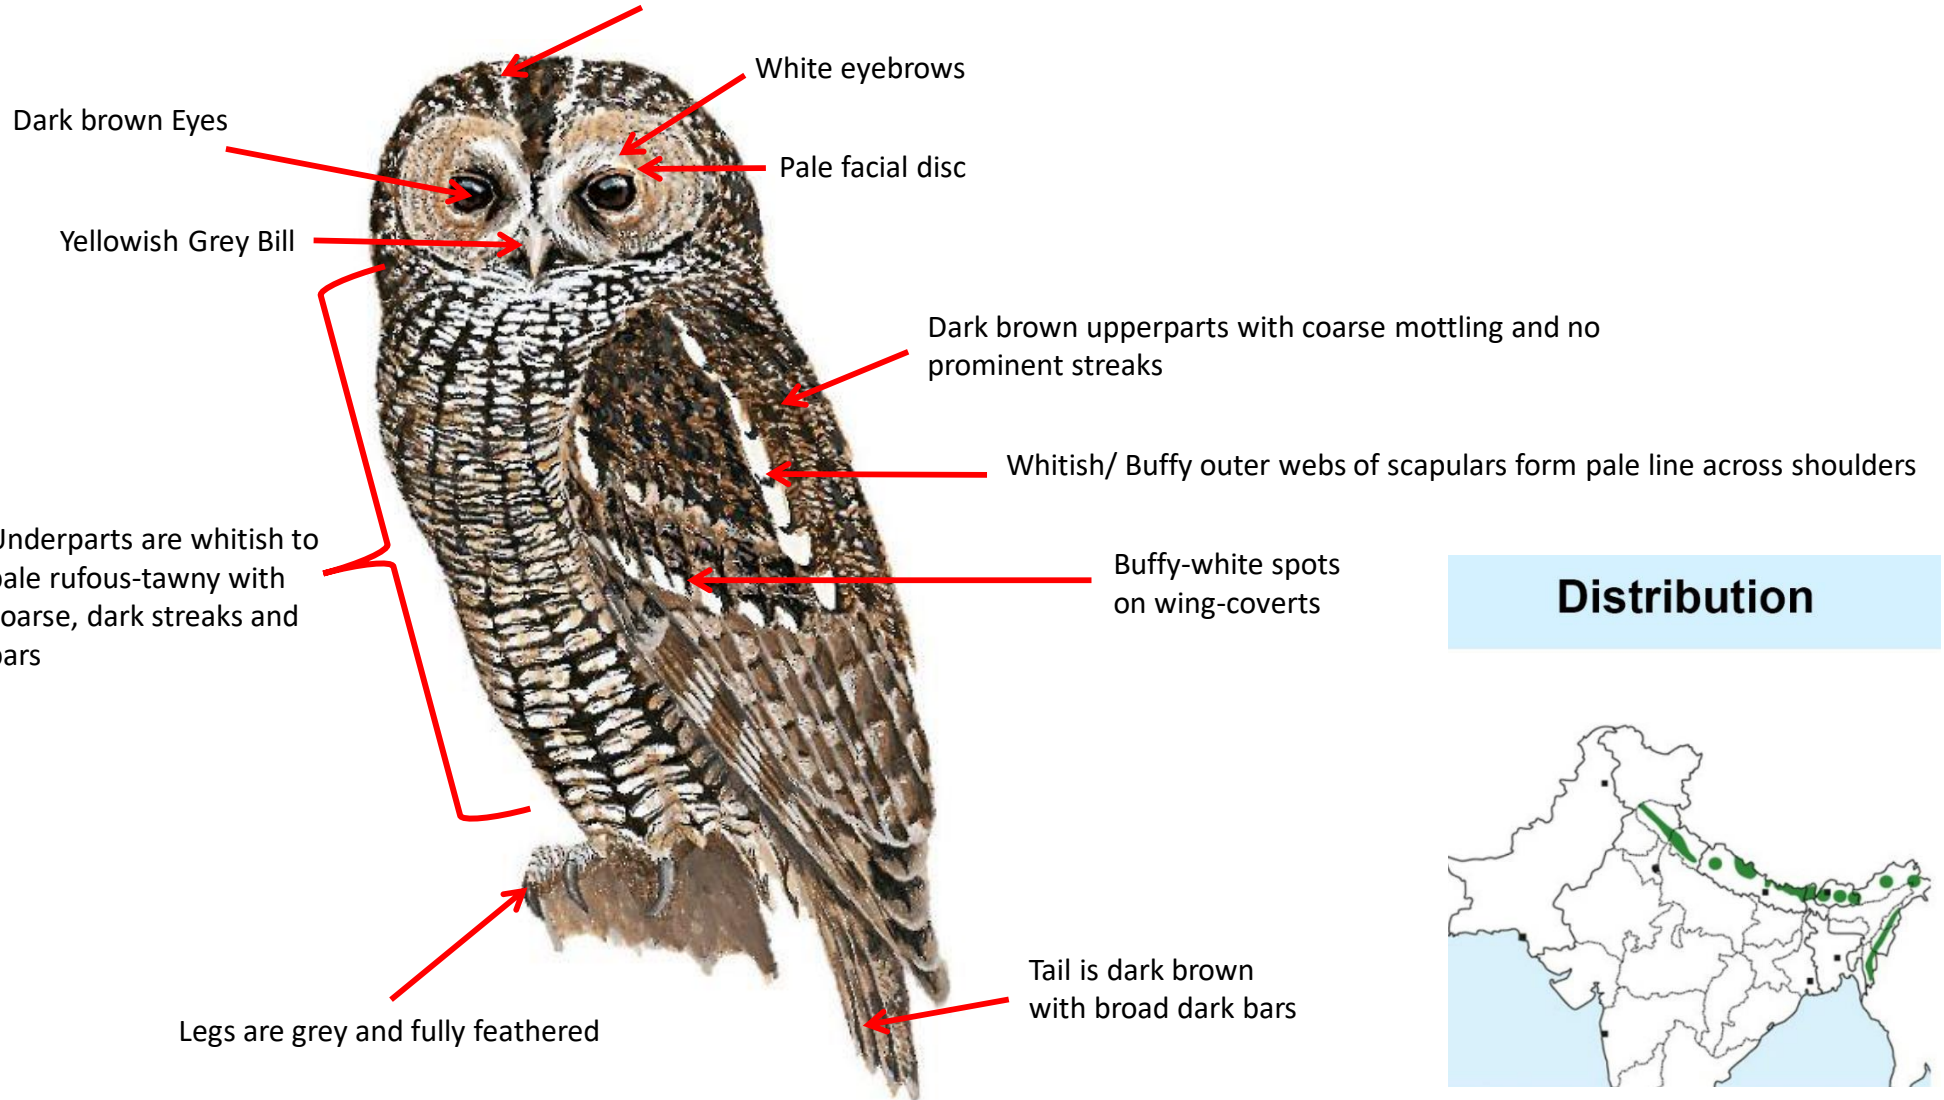

## Distribution

***S. l. newarensis* - Resident of Himalayas from Jammu and Kashmir East to North East India**

***S. l. indranei* – Resident of Peninsular India**

Dark rufous facial disc

Strong White on Brown Wing coverts

Lacks Breast Band

Underparts have thin, indistinct Whitish brown barring

**Both the sexes similar**

**Important id point**

Reference : **Birds of Indian Subcontinent**  
**Inskipp and Grimmett**  
**www.HBW.com**

# Himalayan Wood Owl identification Tips

Himalayan Wood Owl : *Strix nivicola* : Resident Of Himalayas & North East India

Crown & head are dark Brown with coarse mottling and no prominent streaks

Cere and bill horn-black

Throat chestnut and black with white stippling

Underparts are white to golden with narrow blackish cross-bars

Tarsus feathered buffish; toes brownish-flesh or dirty yellowish-brown