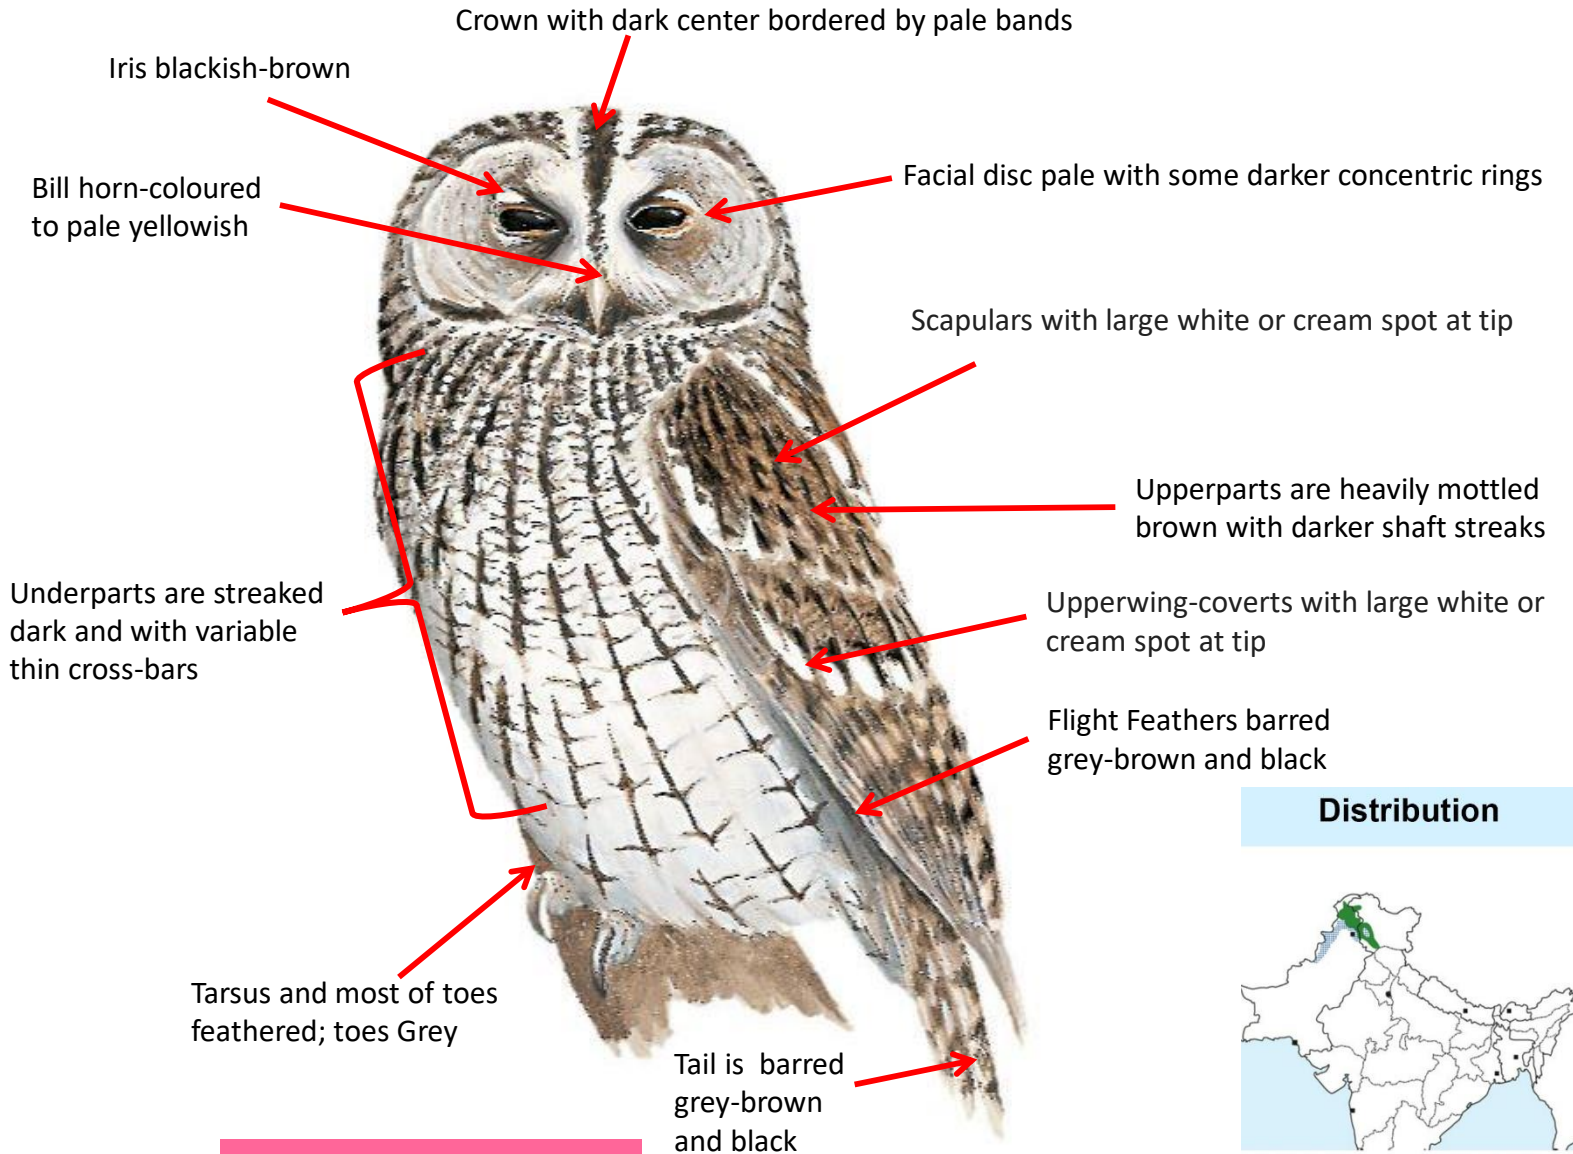

Tawny Wood Owl identification Tips

Tawny Wood Owl : *Strix aluco* : Resident Of North Himalayas in India (Kashmir)

Distribution