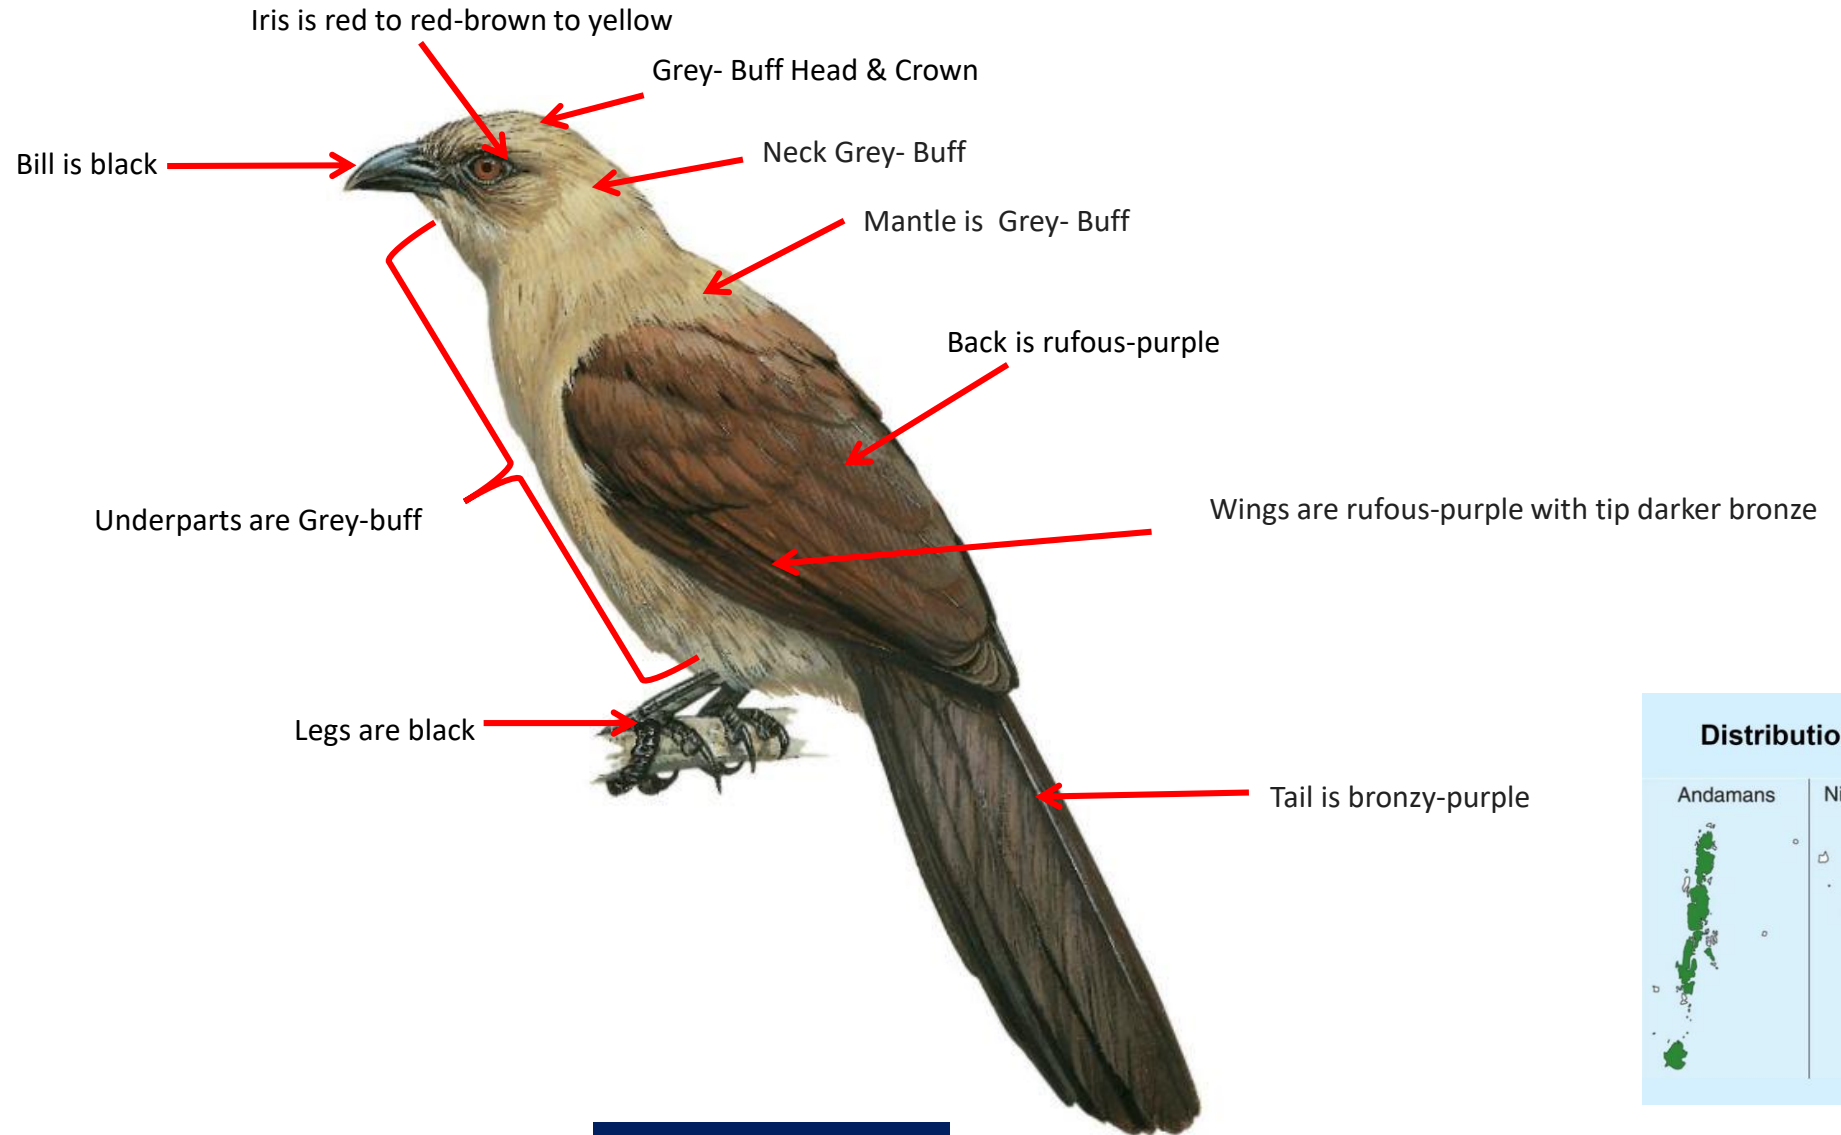

List of Coucals found in India

Sno.	Name	<i>Binomial Name</i>
1	Brown Coucal	<i>Centropus andamanensis</i>
2	Greater Coucal	<i>Centropus sinensis</i>
3	Lesser Coucal	<i>Centropus bengalensis</i>

Brown Coucal / Andaman Coucal identification Tips

Brown Coucal / Andaman Coucal : *Centropus andamanensis*: Resident of Andaman Islands in India

Important id point

Both the sexes similar

**Reference : Birds of Indian Subcontinent
Inskipp and Grimmett
www.HBW.com**

Greater Coucal identification Tips

Greater Coucal : *Centropus sinensis* : Resident of North ,North West, East & North East India

Iris is brown to red
Head & Crown are black, glossed blue to purplish
Neck is black, glossed blue to purplish
Bill is black

Upperparts are pale Rufous Brown

Wings are pale rufous-brown

Underparts are black, with pale streaking

Legs are black

Central upper tail coverts are barred and very long.

Glossy black narrowly tipped whitish