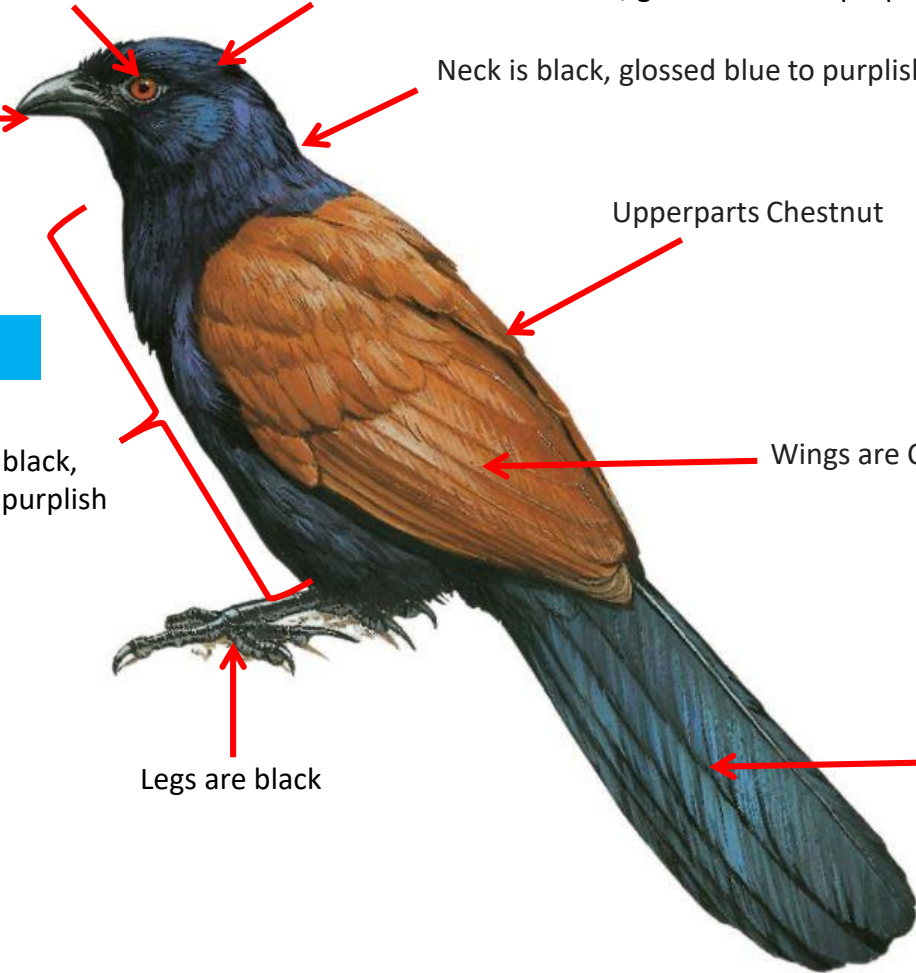

List of Coucals found in India

Sno.	Name	<i>Binomial Name</i>
1	Brown Coucal	<i>Centropus andamanensis</i>
2	Greater Coucal	<i>Centropus sinensis</i>
3	Lesser Coucal	<i>Centropus bengalensis</i>

Brown Coucal / Andaman Coucal identification Tips

Brown Coucal / Andaman Coucal : *Centropus andamanensis*: Resident of Andaman Islands in India

Important id point

Both the sexes similar

**Reference : Birds of Indian Subcontinent
Inskipp and Grimmett
www.HBW.com**

Greater Coucal identification Tips

Greater Coucal : *Centropus sinensis* : Resident of North ,North West, East & North East India

Iris is brown to red
Head & Crown are black, glossed blue to purplish
Neck is black, glossed blue to purplish
Bill is black

Upperparts Chestnut

Wings are Chestnut

Long and broad black tail

Underparts are black,
glossed blue to purplish

Legs are black

Southern Coucal : *Centropus (sinensis) parroti* : Resident of Peninsular India