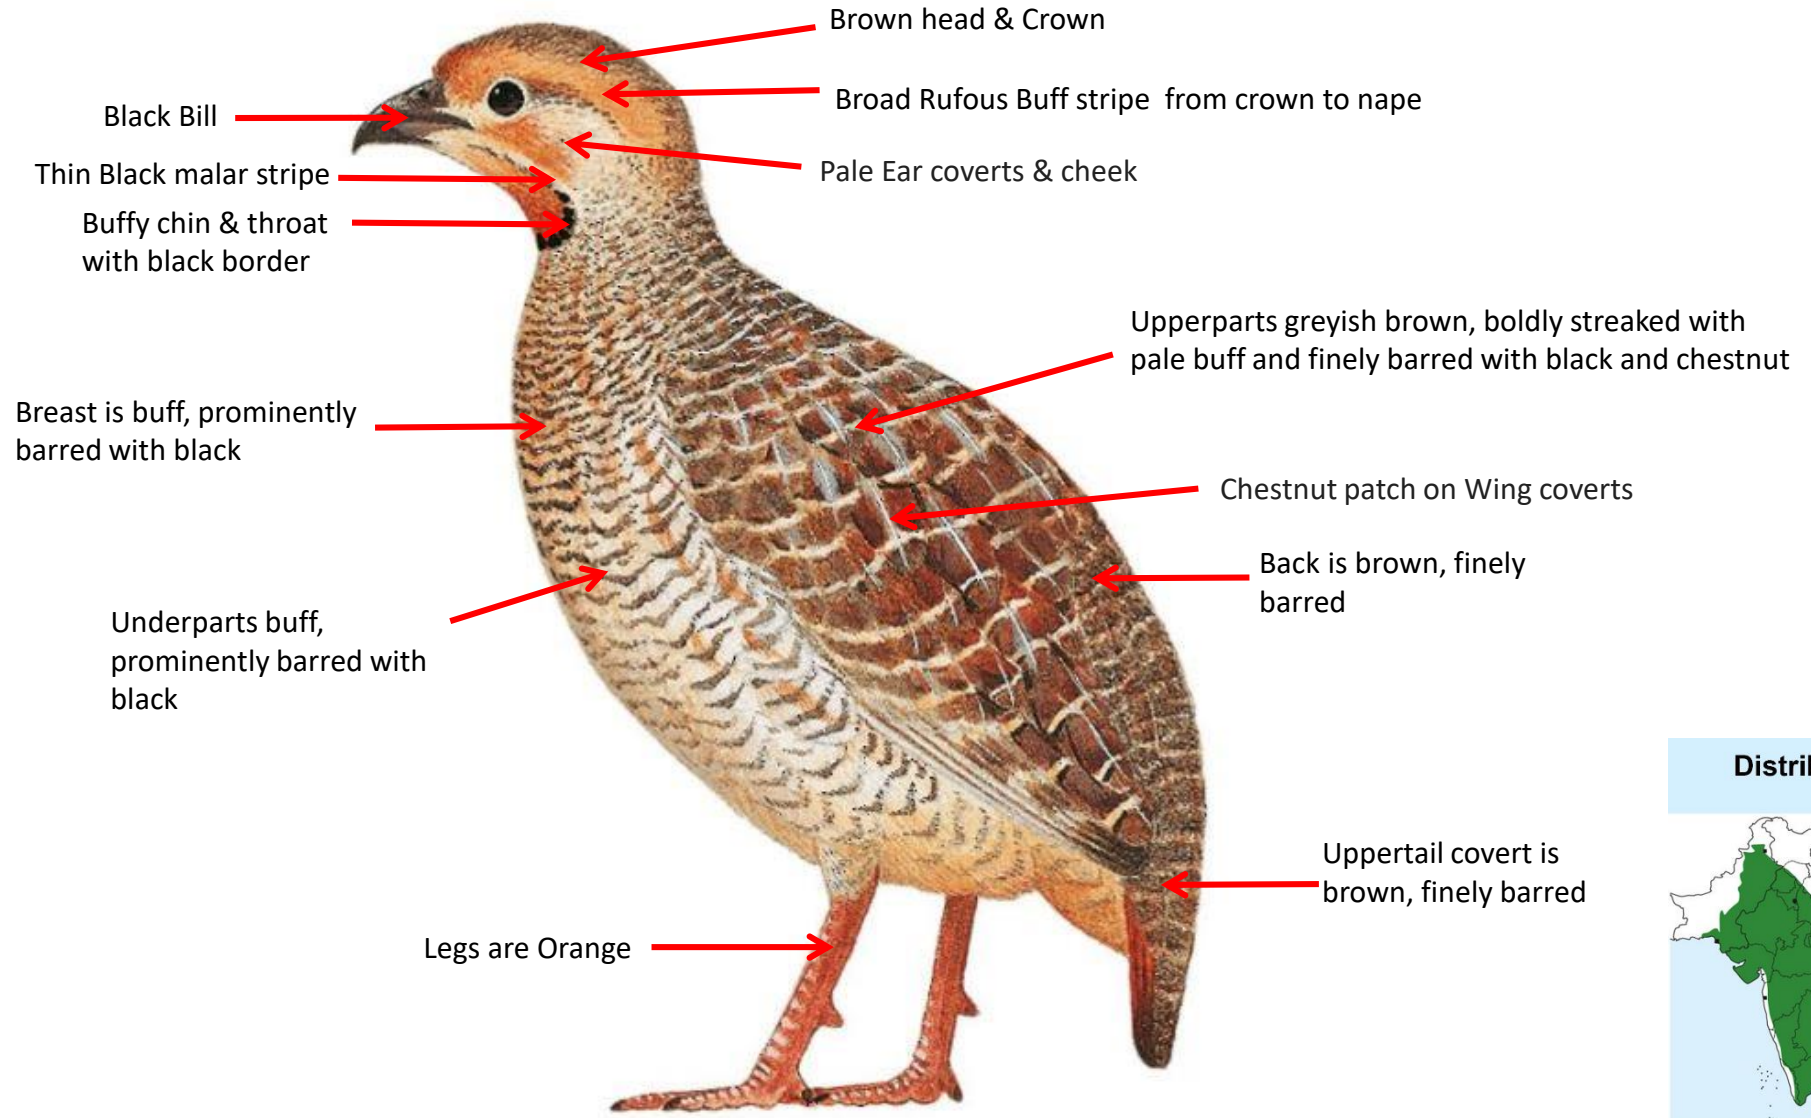

Black Francolin identification Tips

Black Francolin : *Francolinus francolinus*: Resident of North, North West & East India

Black head & Crown streaked with brown

Black Bill

Prominent teardrop-shaped white patch on face

Upperparts are rufous buff and feathers have blackish centers

Back is black, finely barred with white

Back is black, finely barred with white

Male

Belly pale chestnut, with white markings

Legs are Pink

Uppertail covers are black, finely barred with white

Large white spots along flanks

Uppertail covert is black, finely barred with white

Distribution

Chinese Francolin identification Tips

Chinese Francolin : *Francolinus pintadeanus* : Resident of Manipur in India

Important id point

Difference from Male

Reference : *Birds of Indian Subcontinent*
Inskipp and Grimmett
www.HBW.com

Grey Francolin identification Tips

Grey Francolin : *Francolinus pondicerianus* : Widespread resident in India (Except East & North east)