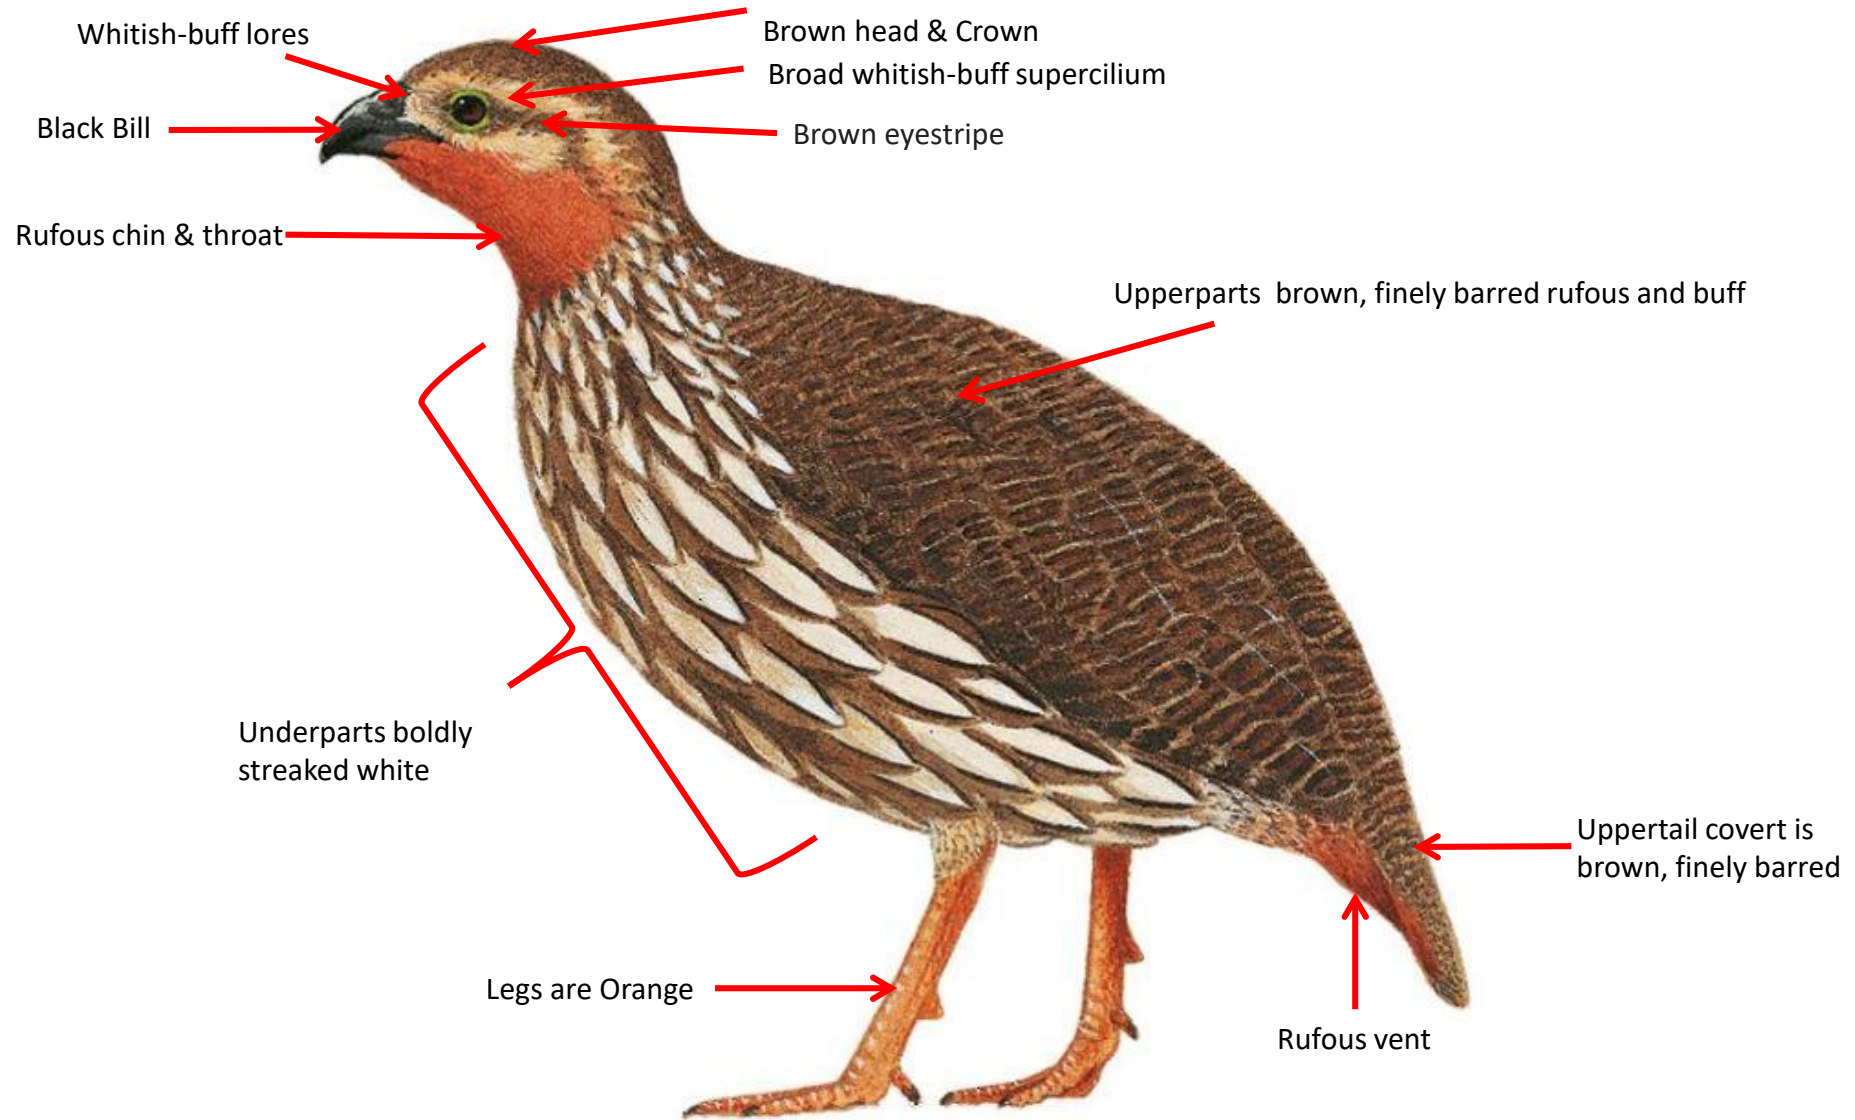

Large white spots along flanks

Uppertail covert is black, finely barred with white

Distribution

Chinese Francolin identification Tips

Chinese Francolin : *Francolinus pintadeanus* : Resident of Manipur in India

Important id point

Difference from Male

**Reference : Birds of Indian Subcontinent
Inskipp and Grimmett
www.HBW.com**

Painted Francolin identification Tips

Painted Francolin : *Francolinus pictus* : Resident of Peninsular India

Female

Male

Important id point

Difference from Male

Distribution

Swamp Francolin identification Tips

Swamp Francolin : *Francolinus gularis* : Resident of North East India

Important id point

Difference from Male

Reference : Birds of Indian Subcontinent
Inskipp and Grimmett
www.HBW.com