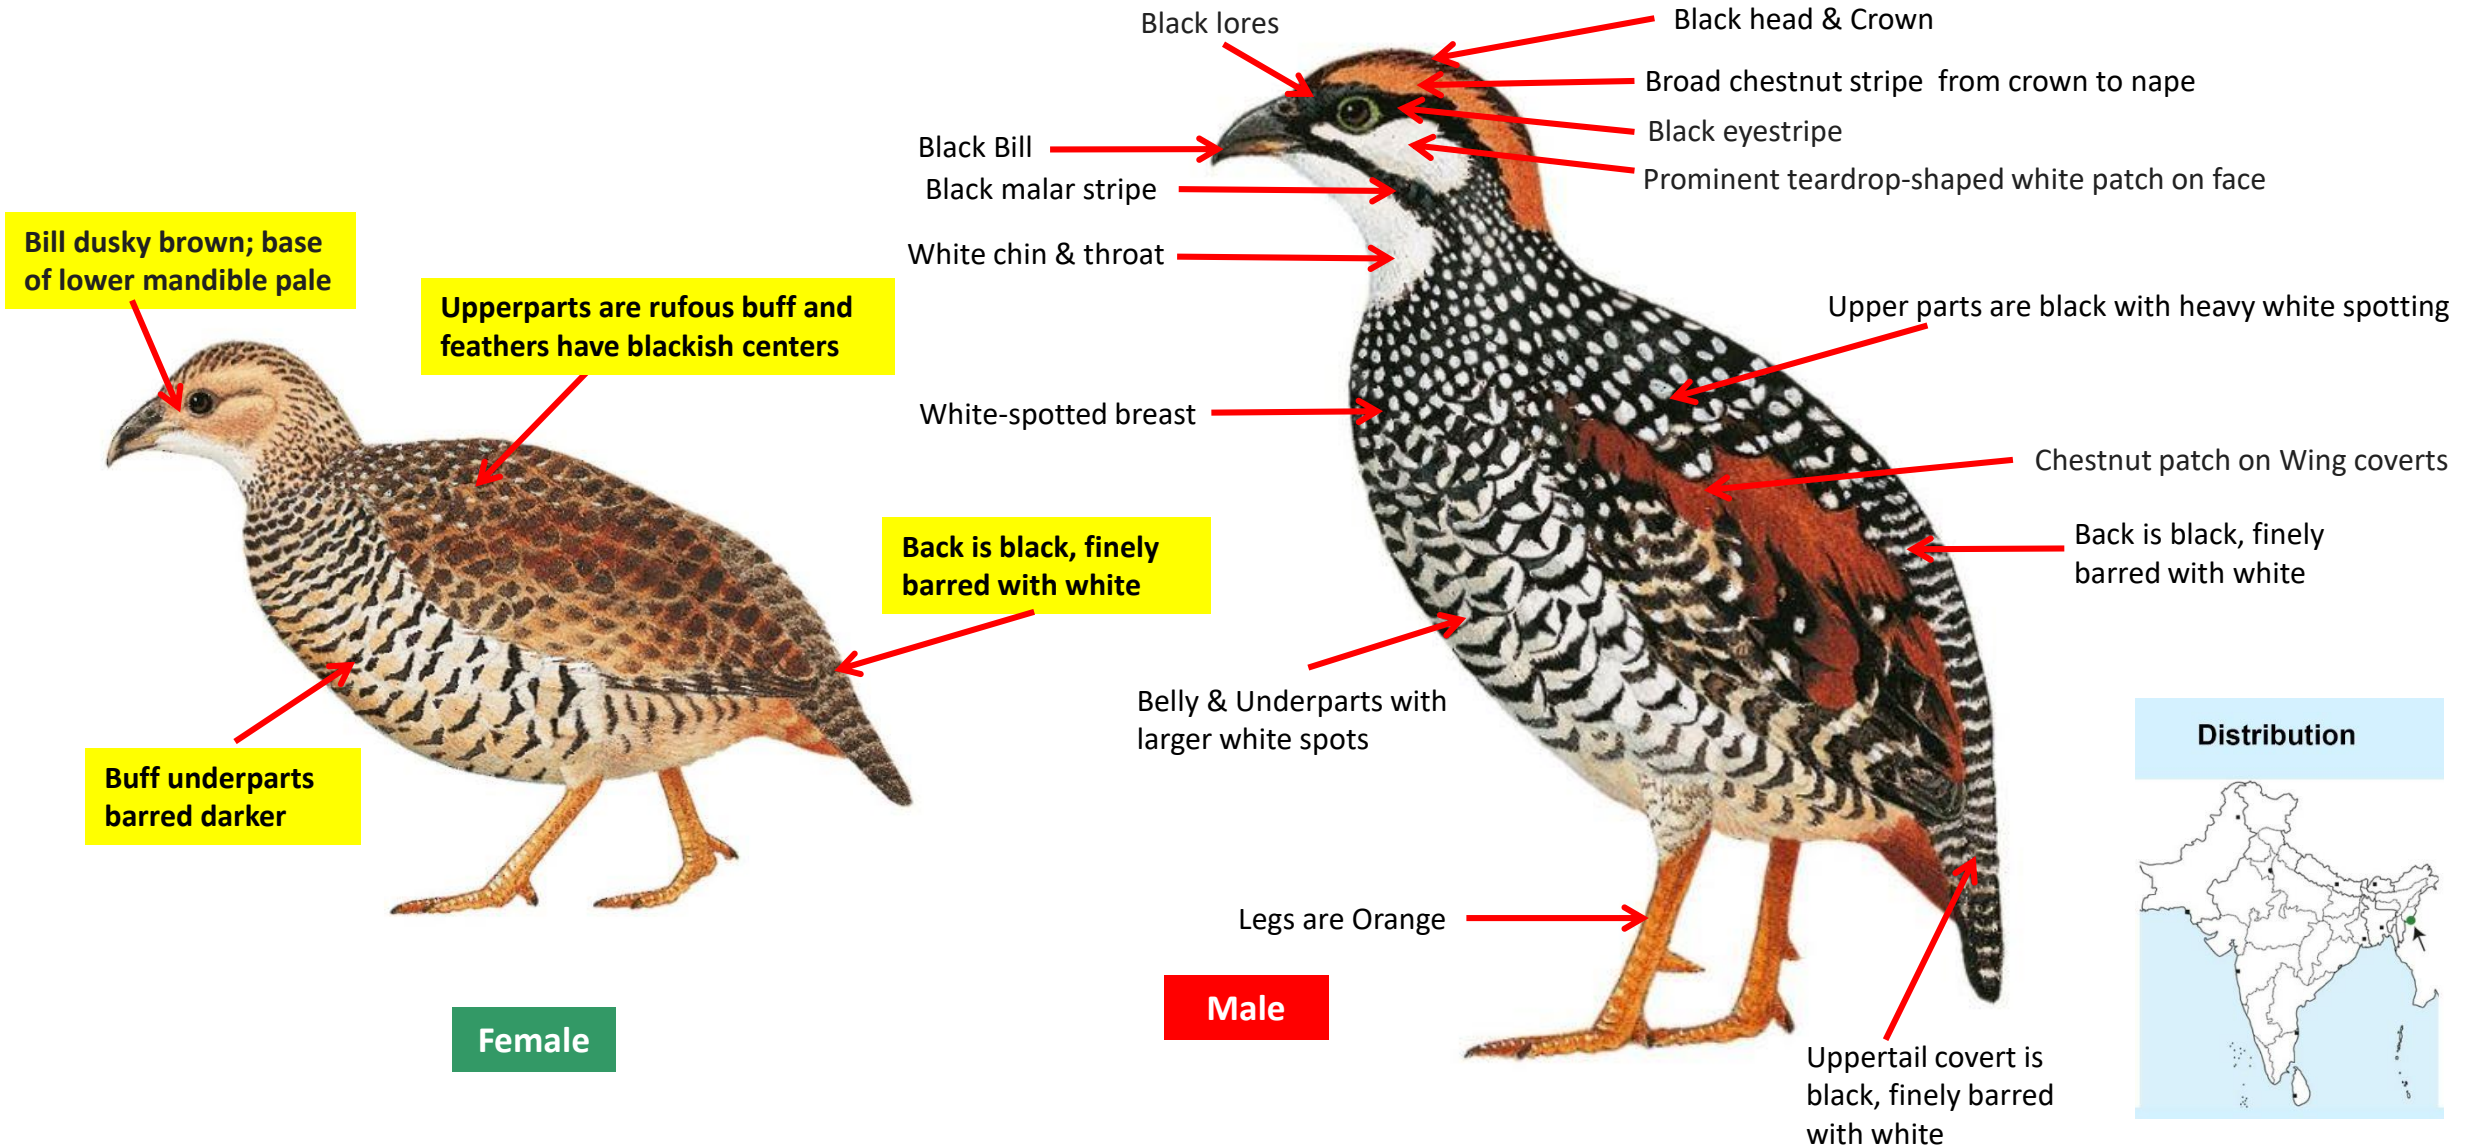

Black Francolin identification Tips

Black Francolin : *Francolinus francolinus*: Resident of North, North West & East India

Black head & Crown streaked with brown

Black Bill

Prominent teardrop-shaped white patch on face

Upperparts are rufous buff and feathers have blackish centers

Back is black, finely barred with white

Back is black, finely barred with white

Male

Belly pale chestnut, with white markings

Legs are Pink

Uppertail covers are black, finely barred with white

Large white spots along flanks

Uppertail covert is black, finely barred with white

Distribution

Chinese Francolin identification Tips

Chinese Francolin : *Francolinus pintadeanus* : Resident of Manipur in India

Important id point

Difference from Male

Reference : *Birds of Indian Subcontinent*
Inskipp and Grimmett
www.HBW.com

Grey Francolin identification Tips

Grey Francolin : *Francolinus pondicerianus* : Widespread resident in India (Except East & North east)