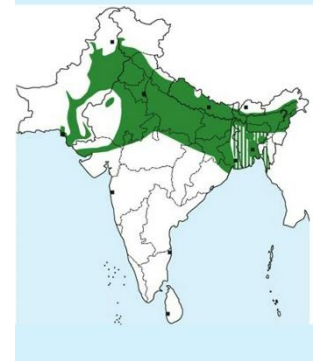

Black Francolin identification Tips

Black Francolin : *Francolinus francolinus*: Resident of North, North West & East India

Black head & Crown streaked with brown

Black Bill

Prominent teardrop-shaped white patch on face

Black chin & throat

Chestnut collar around neck

Bill dusky brown; base of lower mandible pale

Partial Chestnut collar around neck

Black breast

Upper parts are brown, with buff edges on feathers

White Throat

Upperparts are rufous buff and feathers have blackish centers

Back is black, finely barred with white

Back is black, finely barred with white

Male

Belly pale chestnut, with white markings

Legs are Pink

Uppertail covers are black, finely barred with white

Large white spots along flanks

Uppertail covert is black, finely barred with white

Distribution

Chinese Francolin identification Tips

Chinese Francolin : *Francolinus pintadeanus* : Resident of Manipur in India