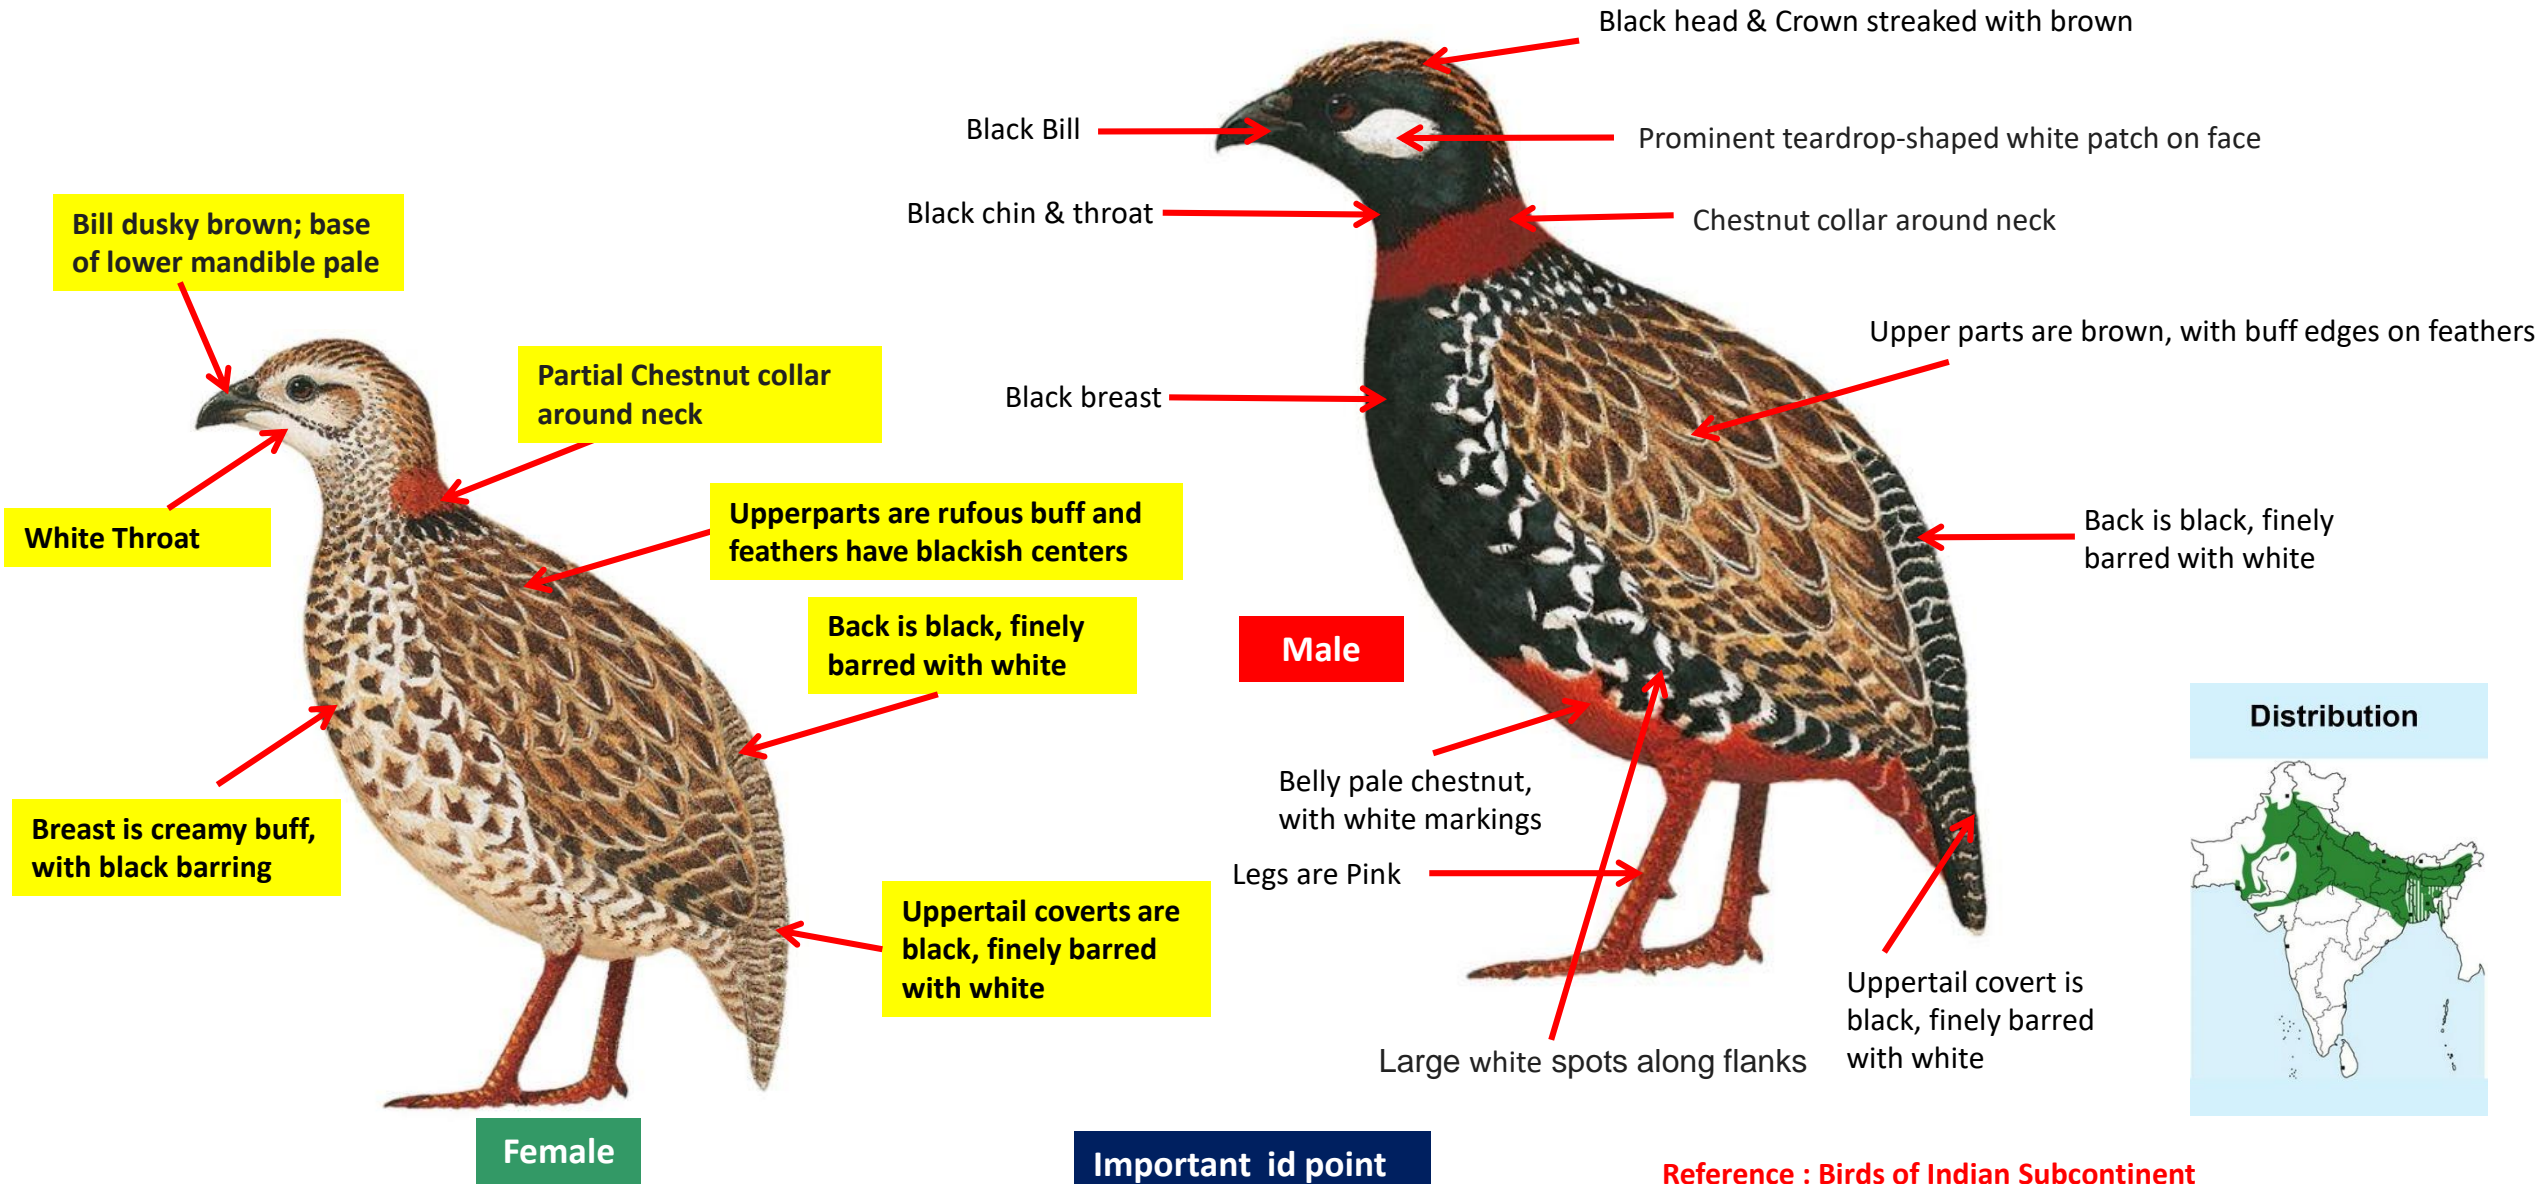

List of Francolins found in India

Sno.	Name	<i>Binomial Name</i>
1	Black Francolin	<i>Francolinus francolinus</i>
2	Chinese Francolin	<i>Francolinus pintadeanus</i>
3	Grey Francolin	<i>Francolinus pondicerianus</i>
4	Painted Francolin	<i>Francolinus pictus</i>
5	Swamp Francolin	<i>Francolinus gularis</i>

Black Francolin identification Tips

Black Francolin : *Francolinus francolinus*: Resident of North, North West & East India

Black head & Crown streaked with brown

Black Bill

Prominent teardrop-shaped white patch on face

Black chin & throat

Chestnut collar around neck

Bill dusky brown; base of lower mandible pale

Partial Chestnut collar around neck

Black breast

Upper parts are brown, with buff edges on feathers

White Throat

Upperparts are rufous buff and feathers have blackish centers

Back is black, finely barred with white

Back is black, finely barred with white

Male

Belly pale chestnut, with white markings

Legs are Pink

Uppertail covers are black, finely barred with white