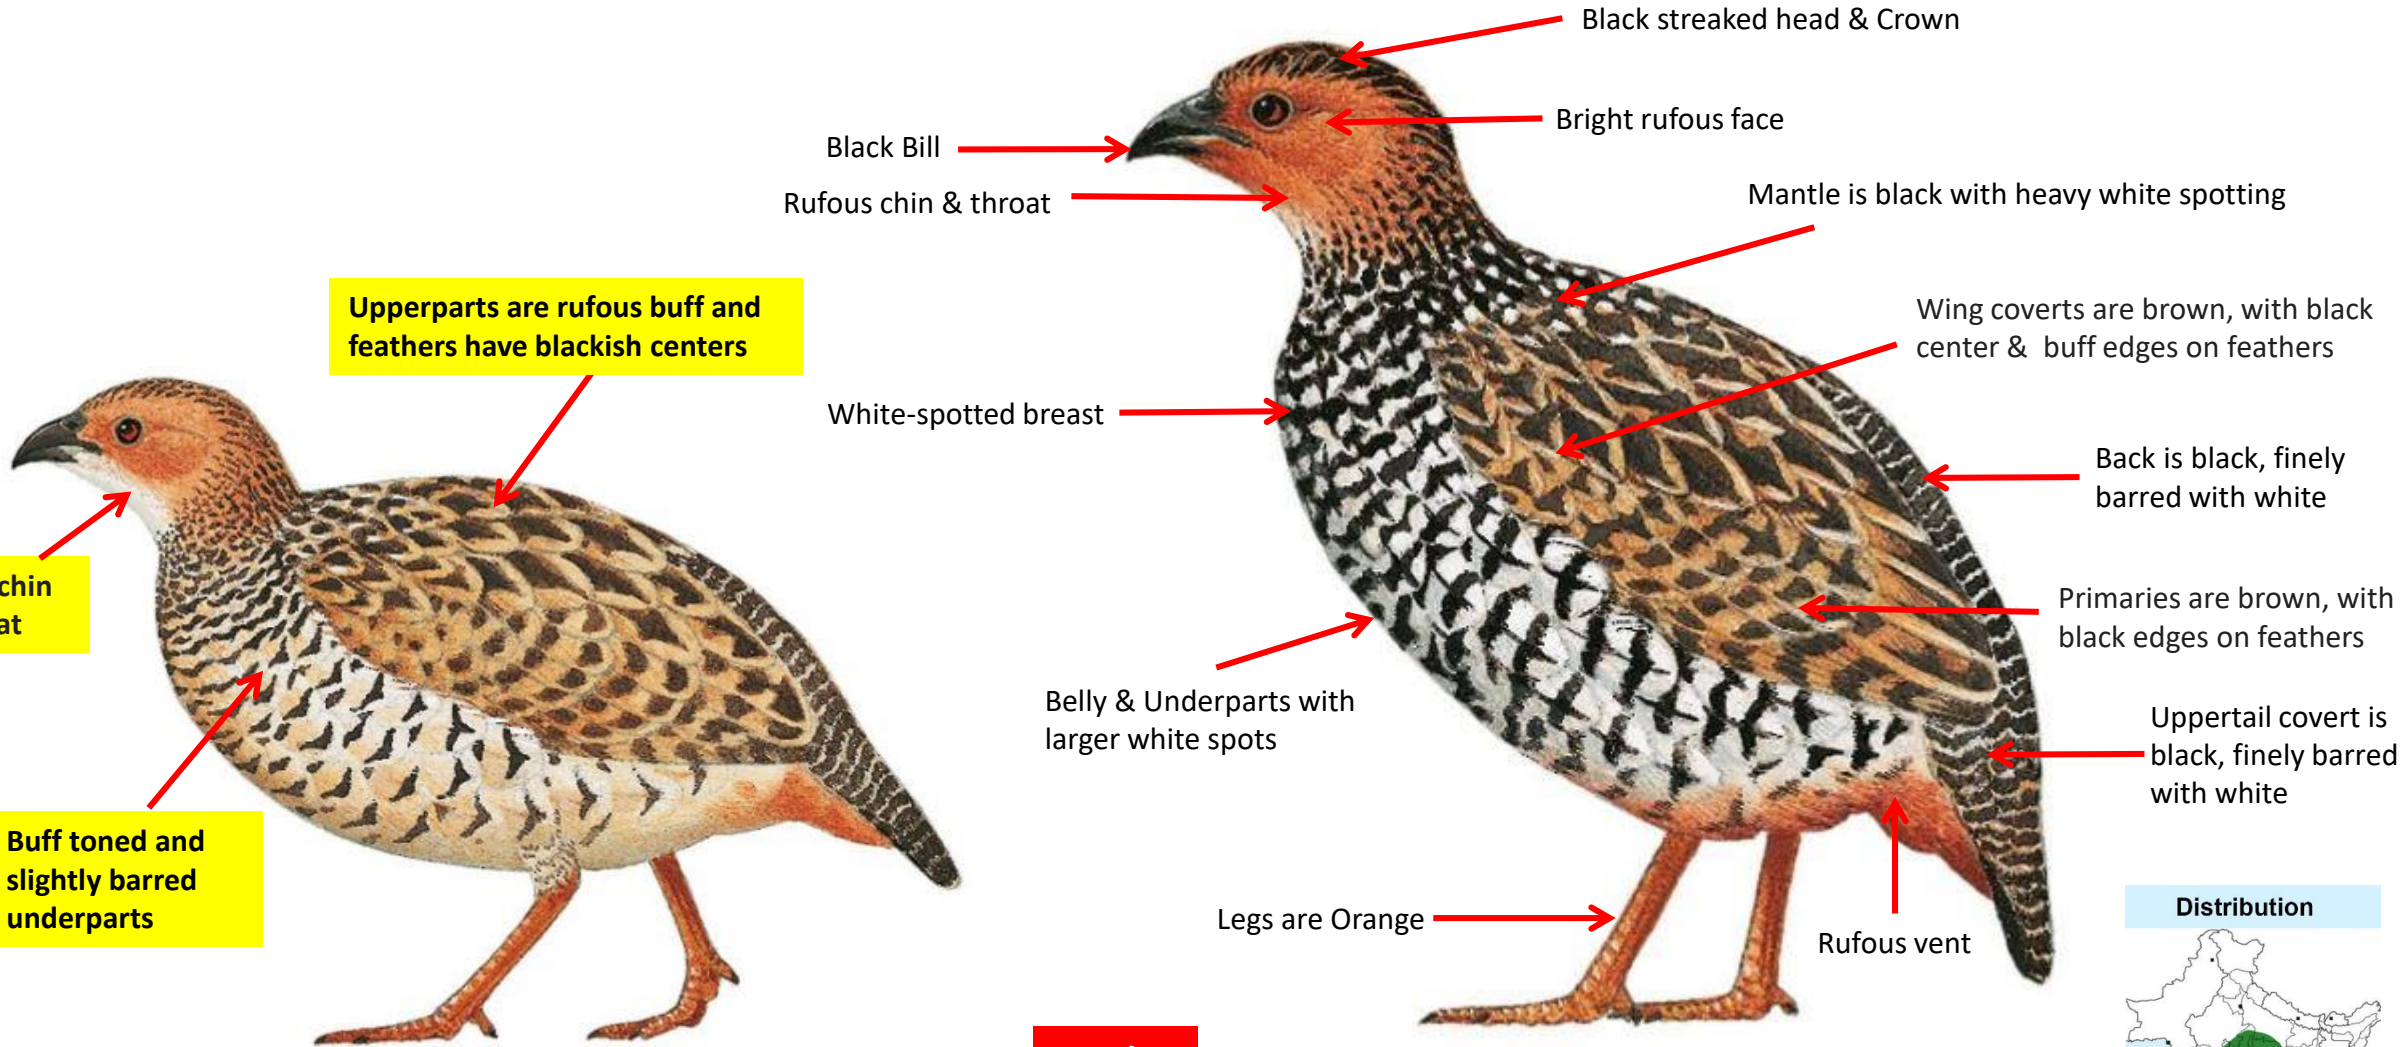

Upperparts are rufous buff and feathers have blackish centers

Back is black, finely barred with white

Back is black, finely barred with white

Male

Belly pale chestnut, with white markings

Legs are Pink

Uppertail covers are black, finely barred with white

Large white spots along flanks

Uppertail covert is black, finely barred with white

Distribution

Chinese Francolin identification Tips

Chinese Francolin : *Francolinus pintadeanus* : Resident of Manipur in India

Important id point

Difference from Male

Reference : *Birds of Indian Subcontinent*
Inskipp and Grimmett
www.HBW.com

Grey Francolin identification Tips

Grey Francolin : *Francolinus pondicerianus* : Widespread resident in India (Except East & North east)

Important id point

Difference from Male

**Reference : Birds of Indian Subcontinent
Inskipp and Grimmett
www.HBW.com**

Painted Francolin identification Tips

Painted Francolin : *Francolinus pictus* : Resident of Peninsular India