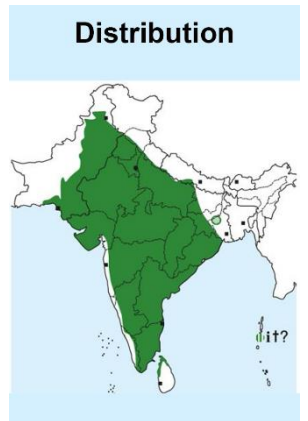

Large white spots along flanks

Uppertail covert is black, finely barred with white

Distribution

Chinese Francolin identification Tips

Chinese Francolin : *Francolinus pintadeanus* : Resident of Manipur in India

Important id point

Difference from Male

Reference : *Birds of Indian Subcontinent*
Inskipp and Grimmett
www.HBW.com

Grey Francolin identification Tips

Grey Francolin : *Francolinus pondicerianus* : Widespread resident in India (Except East & North east)