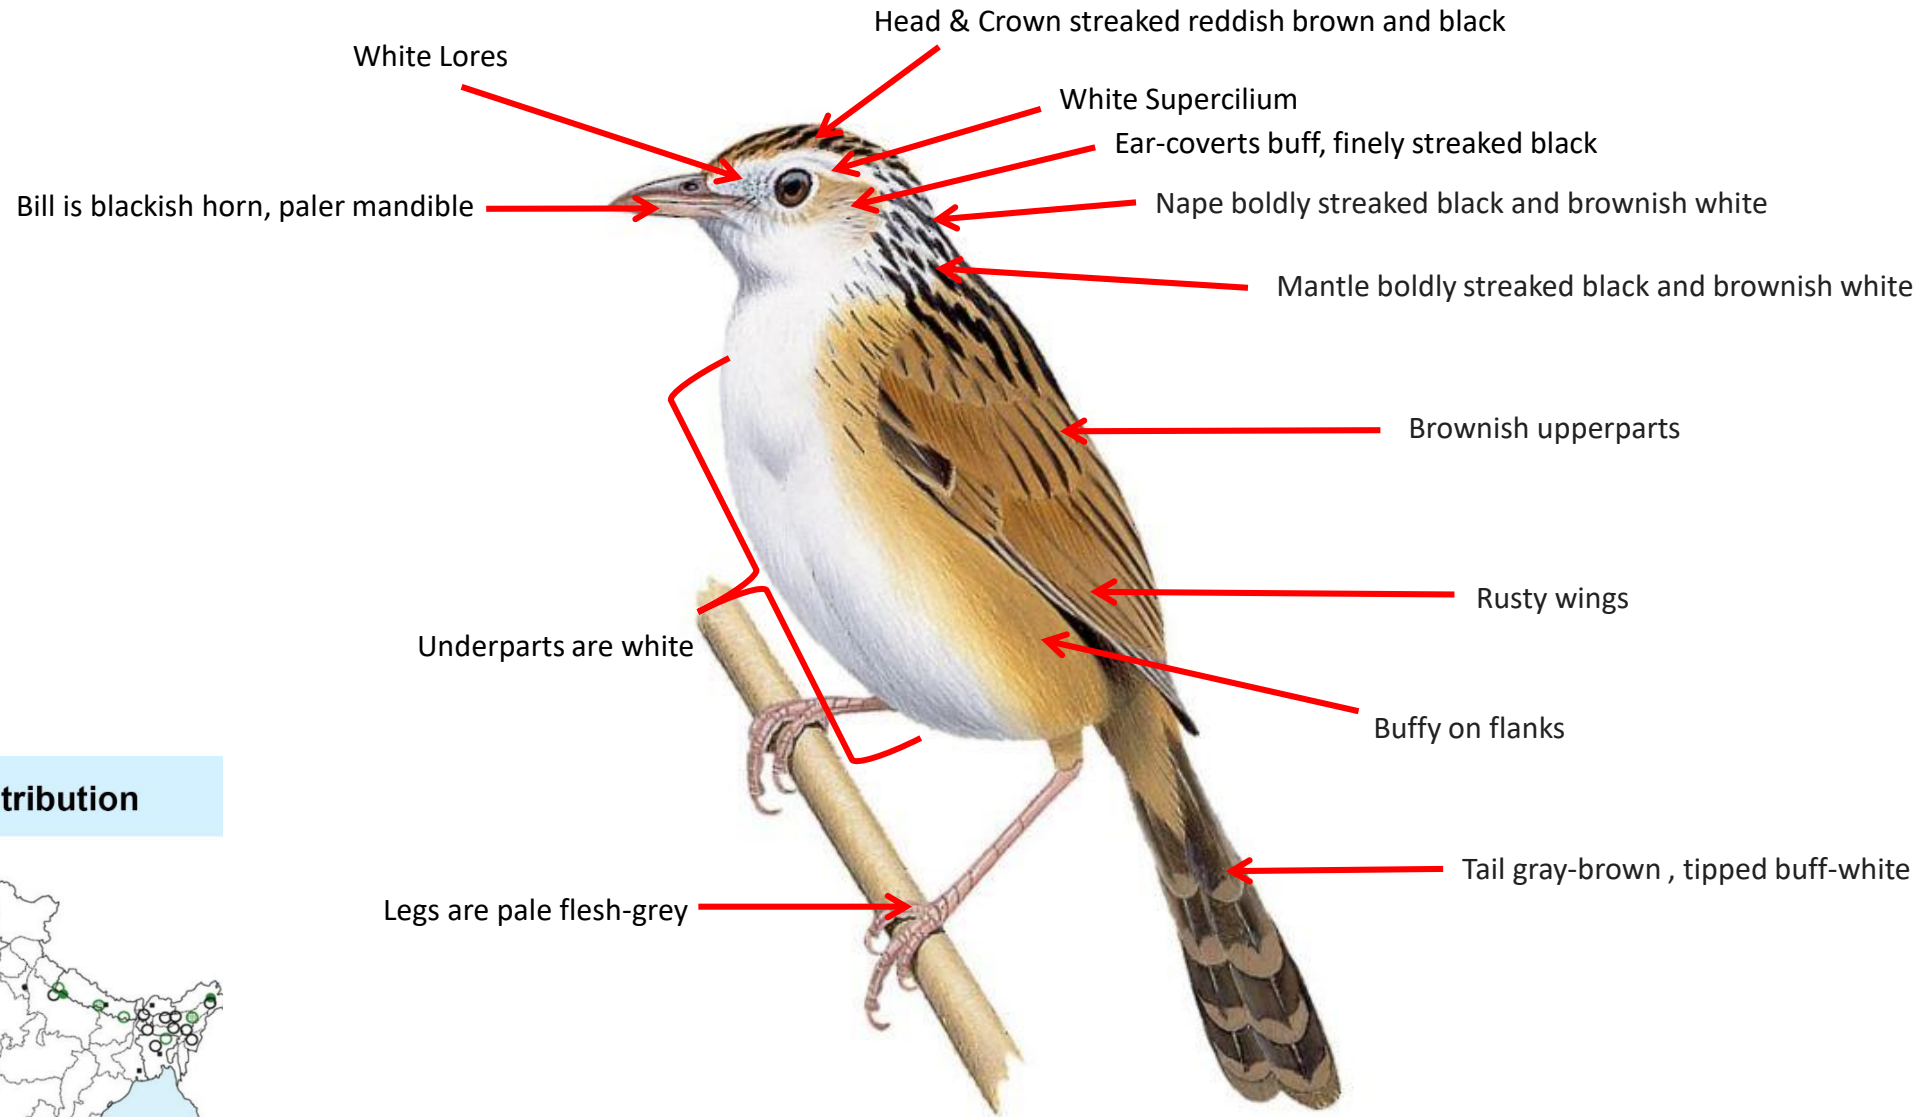

Bristled Grassbird identification Tips

Bristled Grassbird : *Chaetornis striata*: Resident of lowlands in India

Head & Crown are warm brown, weakly streaked darker

Dull Supercilium

Dark area behind eyes

Bill is black /dark horn

Underparts are white

Buff on flanks

Legs are pale flesh-grey

Blackish on underside
of tail , each feather
pale-tipped

South Morph

Dull Supercilium

Bill is black/dark grey-brown,
paler lower mandible

Head & Crown are Reddish brown

Upperparts are Reddish brown

Wings extensively Reddish brown

Tail dark brown with
indistinct fine darker barring

Underparts are white

Blackish on underside
of tail , each feather
pale-tipped

Distribution

©www.ogaclinks.com

Important id point

Both the sexes similar

Reference : Birds of Indian Subcontinent
Inskipp and Grimmett
www.HBW.com

Rufous rumped Grassbird identification Tips

Rufous rumped Grassbird : *Chaetornis striata*: Resident of North East India