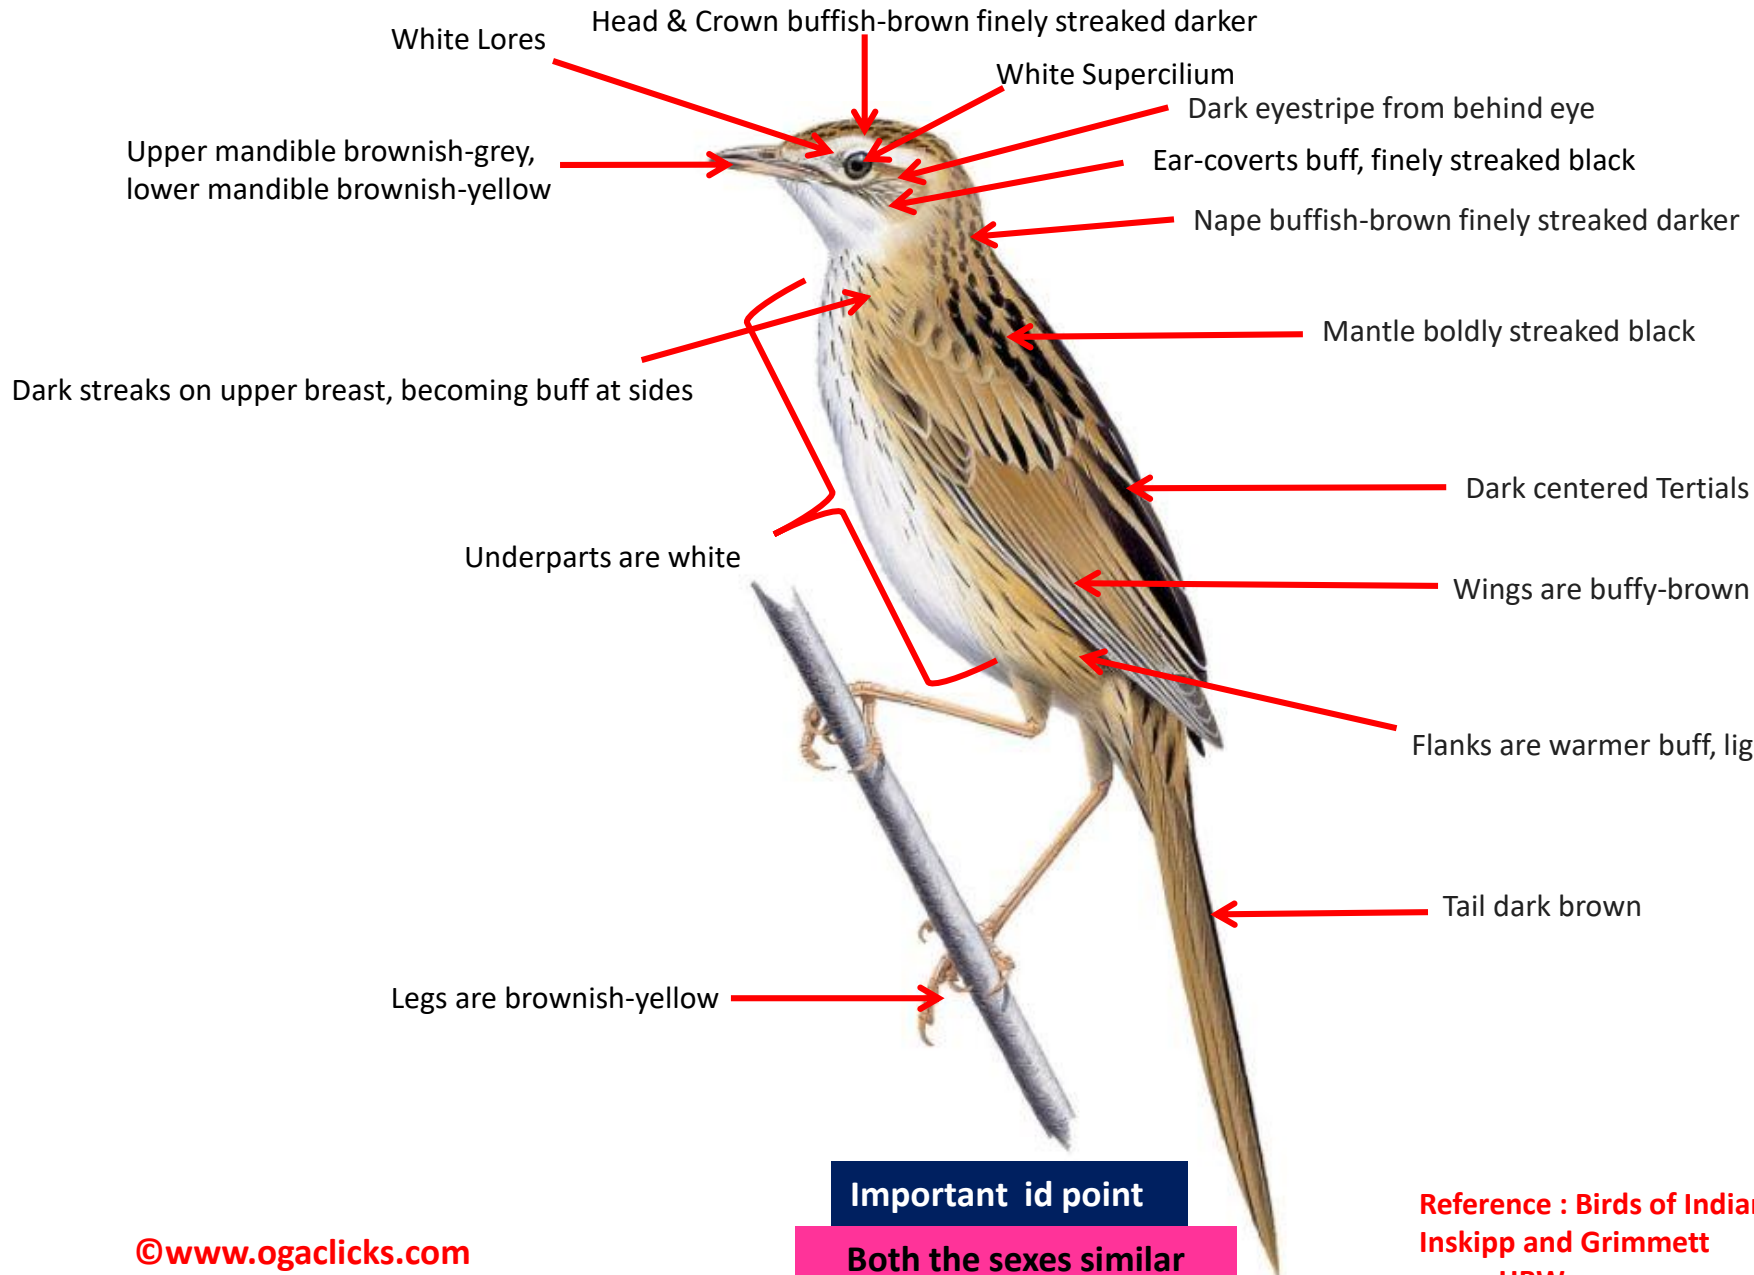

Upperparts are Reddish brown

Wings extensively Reddish brown

Tail dark brown with
indistinct fine darker barring

Underparts are white

Blackish on underside
of tail , each feather
pale-tipped

Distribution

©www.ogaclinks.com

Important id point

Both the sexes similar

Reference : Birds of Indian Subcontinent
Inskipp and Grimmett
www.HBW.com

Rufous rumped Grassbird identification Tips

Rufous rumped Grassbird : *Chaetornis striata*: Resident of North East India

Distribution

Important id point

Both the sexes similar

Reference : **Birds of Indian Subcontinent**
Inskipp and Grimmett
www.HBW.com

Striated Grassbird identification Tips

Striated Grassbird : *Megalurus palustris* : Resident of North & North East India

Distribution

Important id point

Both the sexes similar

Reference : **Birds of Indian Subcontinent**
Inskipp and Grimmett
www.HBW.com