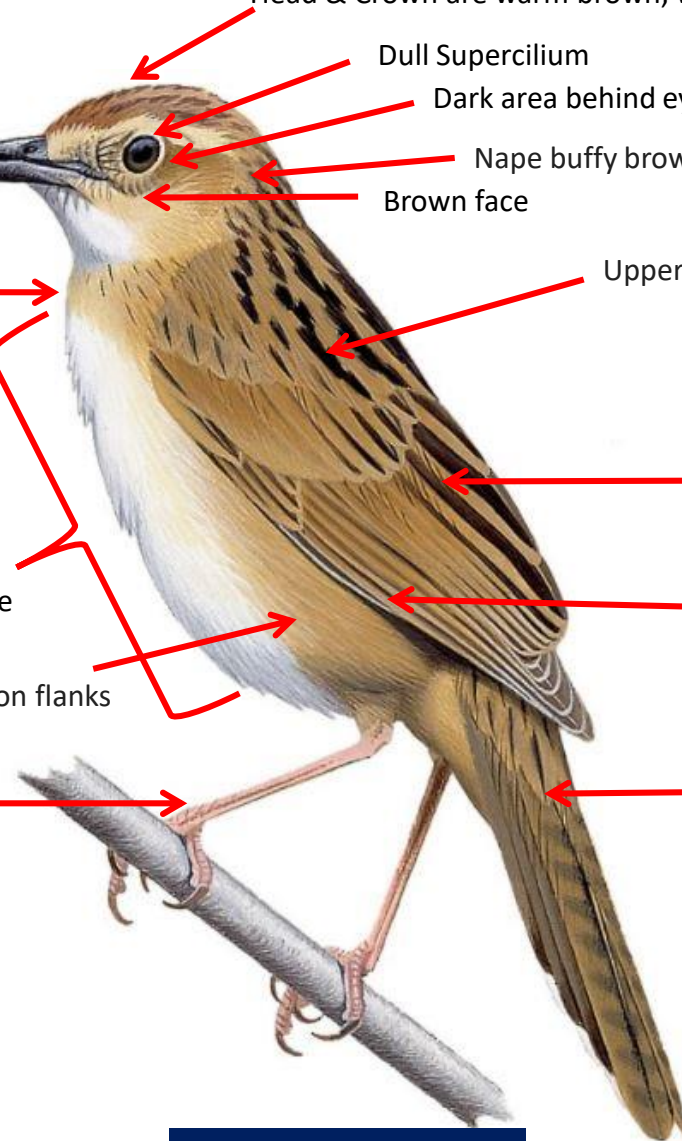

List of Grassbirds found in India

Sno.	Name	<i>Binomial Name</i>
1	Bristled Grassbird	<i>Chaetornis striata</i>
2	Broad-tailed Grassbird	<i>Schoenicola platyurus</i>
3	Rufous-rumped Grassbird	<i>Graminicola bengalensis</i>
4	Striated Grassbird	<i>Megalurus palustris</i>

Bristled Grassbird identification Tips

Bristled Grassbird : *Chaetornis striata*: Resident of lowlands in India

Head & Crown are warm brown, weakly streaked darker

Dull Supercilium

Dark area behind eyes

Bill is black /dark horn

Nape buffy brown with streaked darker

Brown face

Necklace of fine black shaft streaks

Upperparts buffy brown with bold blackish streaking

Dark centered Tertials

Underparts are white

Wings extensively buffy brown

Washed buffy on flanks

Uppertail dull brown, central feather pair lighter brown, with fine dark barring, tipped buff-white

Legs are brownish-flesh to pale fleshy, claws dark brown

Important id point

Both the sexes similar