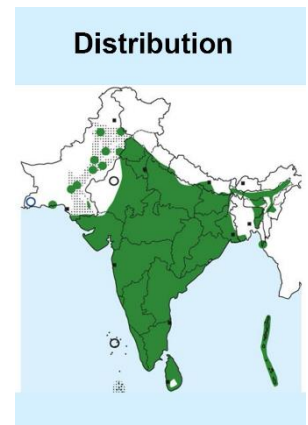

# Malayan Night Heron identification Tips

Malayan Night Heron : *Gorsachius melanolophus*: Resident of Western Ghats Nicobar Islands & North East India

Horn coloured bill

Brown & white streaked head & crown

Legs are olive-green to olive-brown (reddish tone during breeding season)

Chestnut Tail

Adult

Important id point

Both sexes similar

Difference from Adult

Reference : Birds of Indian Subcontinent  
Inskipp and Grimmett  
www.HBW.com

# Purple Heron identification Tips

**Purple Heron : *Ardea purpurea manilensis*:** Widespread resident in India

**Important id point**

**Both sexes similar**

**Reference : Birds of Indian Subcontinent  
Inskipp and Grimmett  
www.HBW.com**