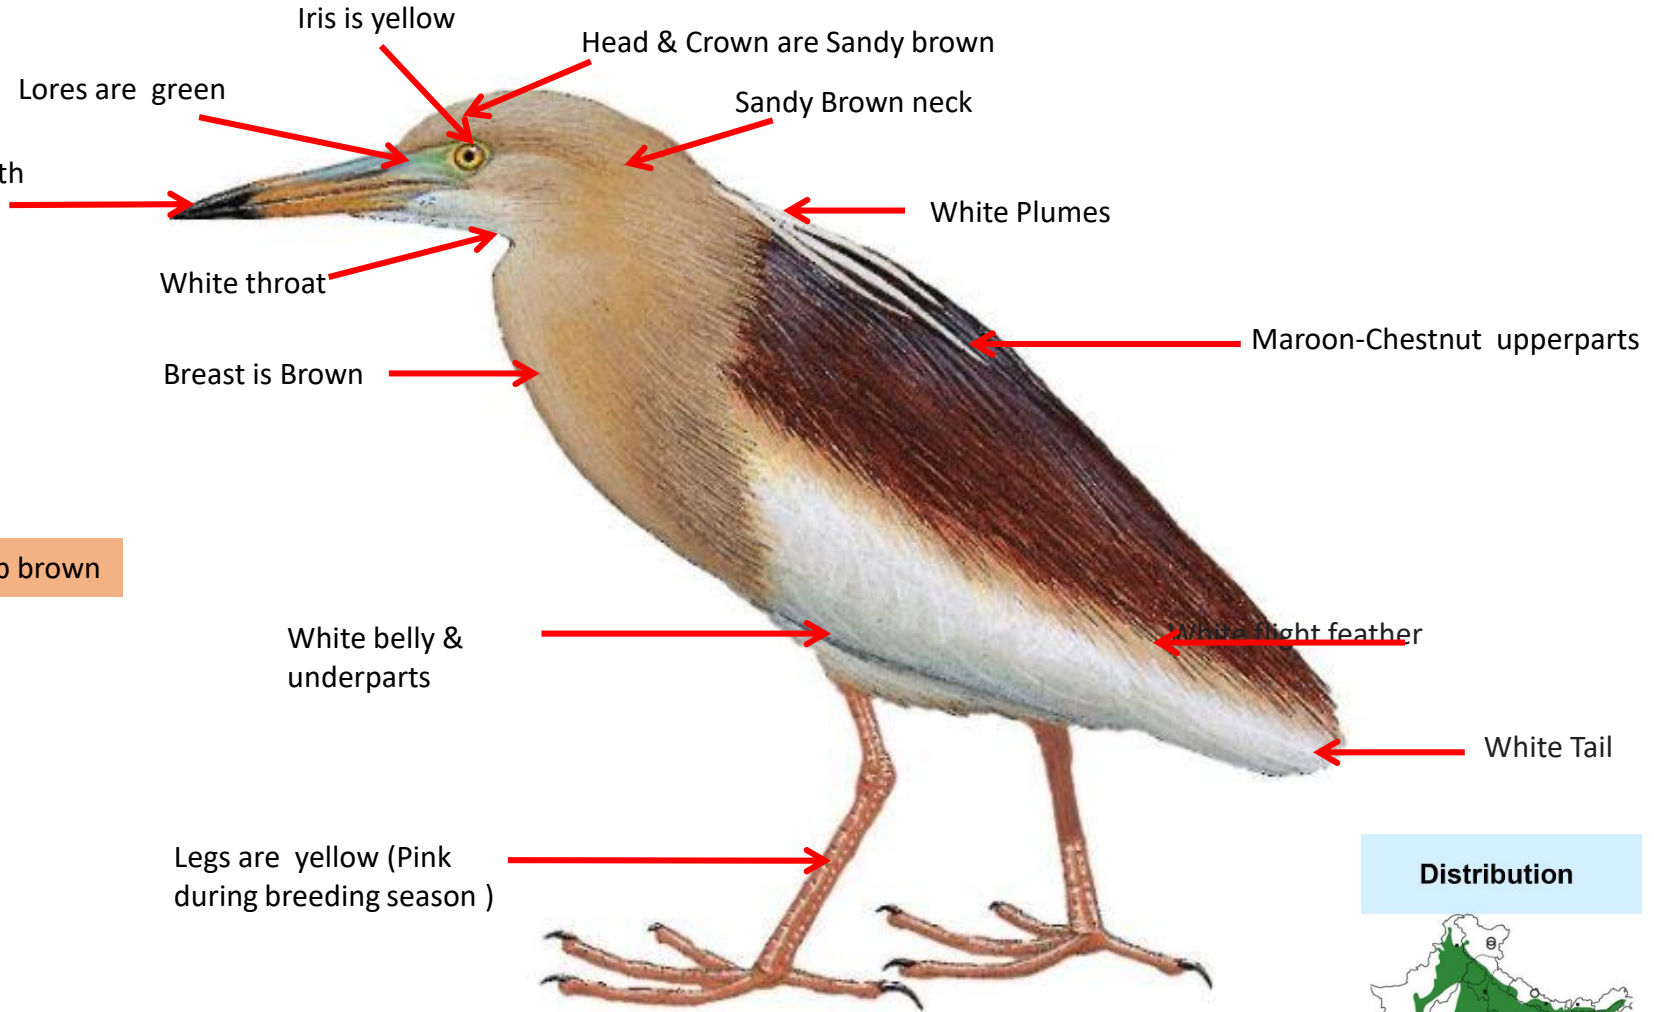

## Distribution

**Important id point**

**Both sexes similar**

Reference : **Birds of Indian Subcontinent**  
Inskipp and Grimmett  
[www.HBW.com](http://www.HBW.com)

# Goliath Heron identification Tips

**Goliath Heron : *Ardea goliath***: Resident and Winter Visitor to North East India

**Important id point**

**Both sexes similar**

**Reference : Birds of Indian Subcontinent  
Inskipp and Grimmett  
www.HBW.com**

# Grey Heron identification Tips

**Grey Heron : *Ardea cinerea***: Widespread Resident , passage Migrant & winter visitor in India

**Important id point**

**Both sexes similar**

**Reference : Birds of Indian Subcontinent  
Inskipp and Grimmett  
www.HBW.com**

# Indian Pond Heron identification Tips

Indian Pond Heron : *Ardeola grayii* : Widespread resident in India

**Breeding**

**Important id point**

**Both sexes similar**

**Difference from Breeding**

Reference : Birds of Indian Subcontinent  
Inskipp and Grimmett  
[www.HBW.com](http://www.HBW.com)