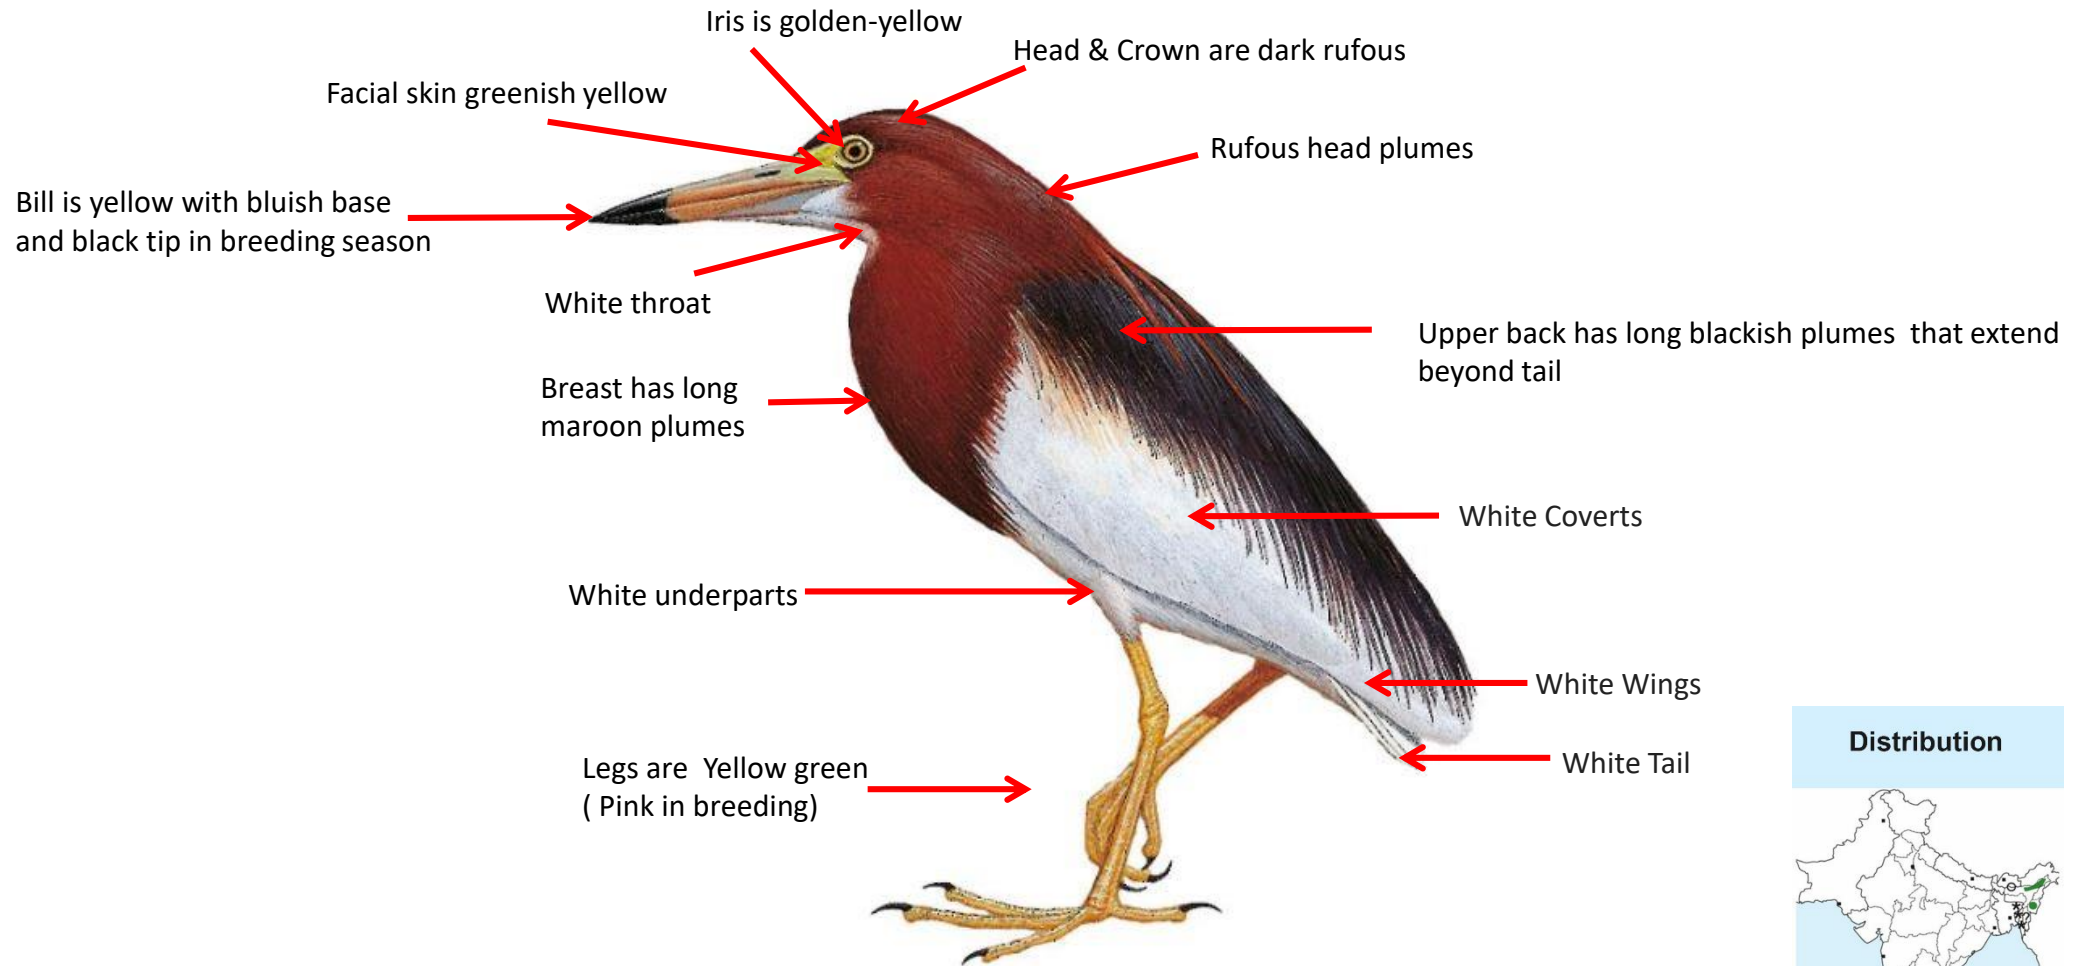

# List of Herons found in India

Sno.	Name	Binomial Name
1	Black-crowned Night Heron	<i>Nycticorax nycticorax</i>
2	Chinese Pond Heron	<i>Ardeola bacchus</i>
3	Goliath Heron	<i>Ardea goliath</i>
4	Grey Heron	<i>Ardea cinerea</i>
5	Indian Pond Heron	<i>Ardeola grayii</i>
6	Malayan Night Heron	<i>Gorsachius melanolophus</i>
7	Purple Heron	<i>Ardea purpurea</i>
8	Striated Heron	<i>Butorides striata</i>
9	White-bellied Heron	<i>Ardea insignis</i>

# Black-crowned Night Heron identification Tips

Black-crowned Night Heron : *Nycticorax nycticorax*: Widespread resident in India

**Important id point**

**Both sexes similar**

**Difference from Adult**

Reference : Birds of Indian Subcontinent  
Inskipp and Grimmett  
[www.HBW.com](http://www.HBW.com)

# Chinese Pond Heron identification Tips

**Chinese Pond Heron : *Ardeola bacchus*** : Resident & winter visitor to Andaman Islands & North East India

**Adult**

## Distribution

**Important id point**

**Both sexes similar**

Reference : **Birds of Indian Subcontinent**  
Inskipp and Grimmett  
[www.HBW.com](http://www.HBW.com)