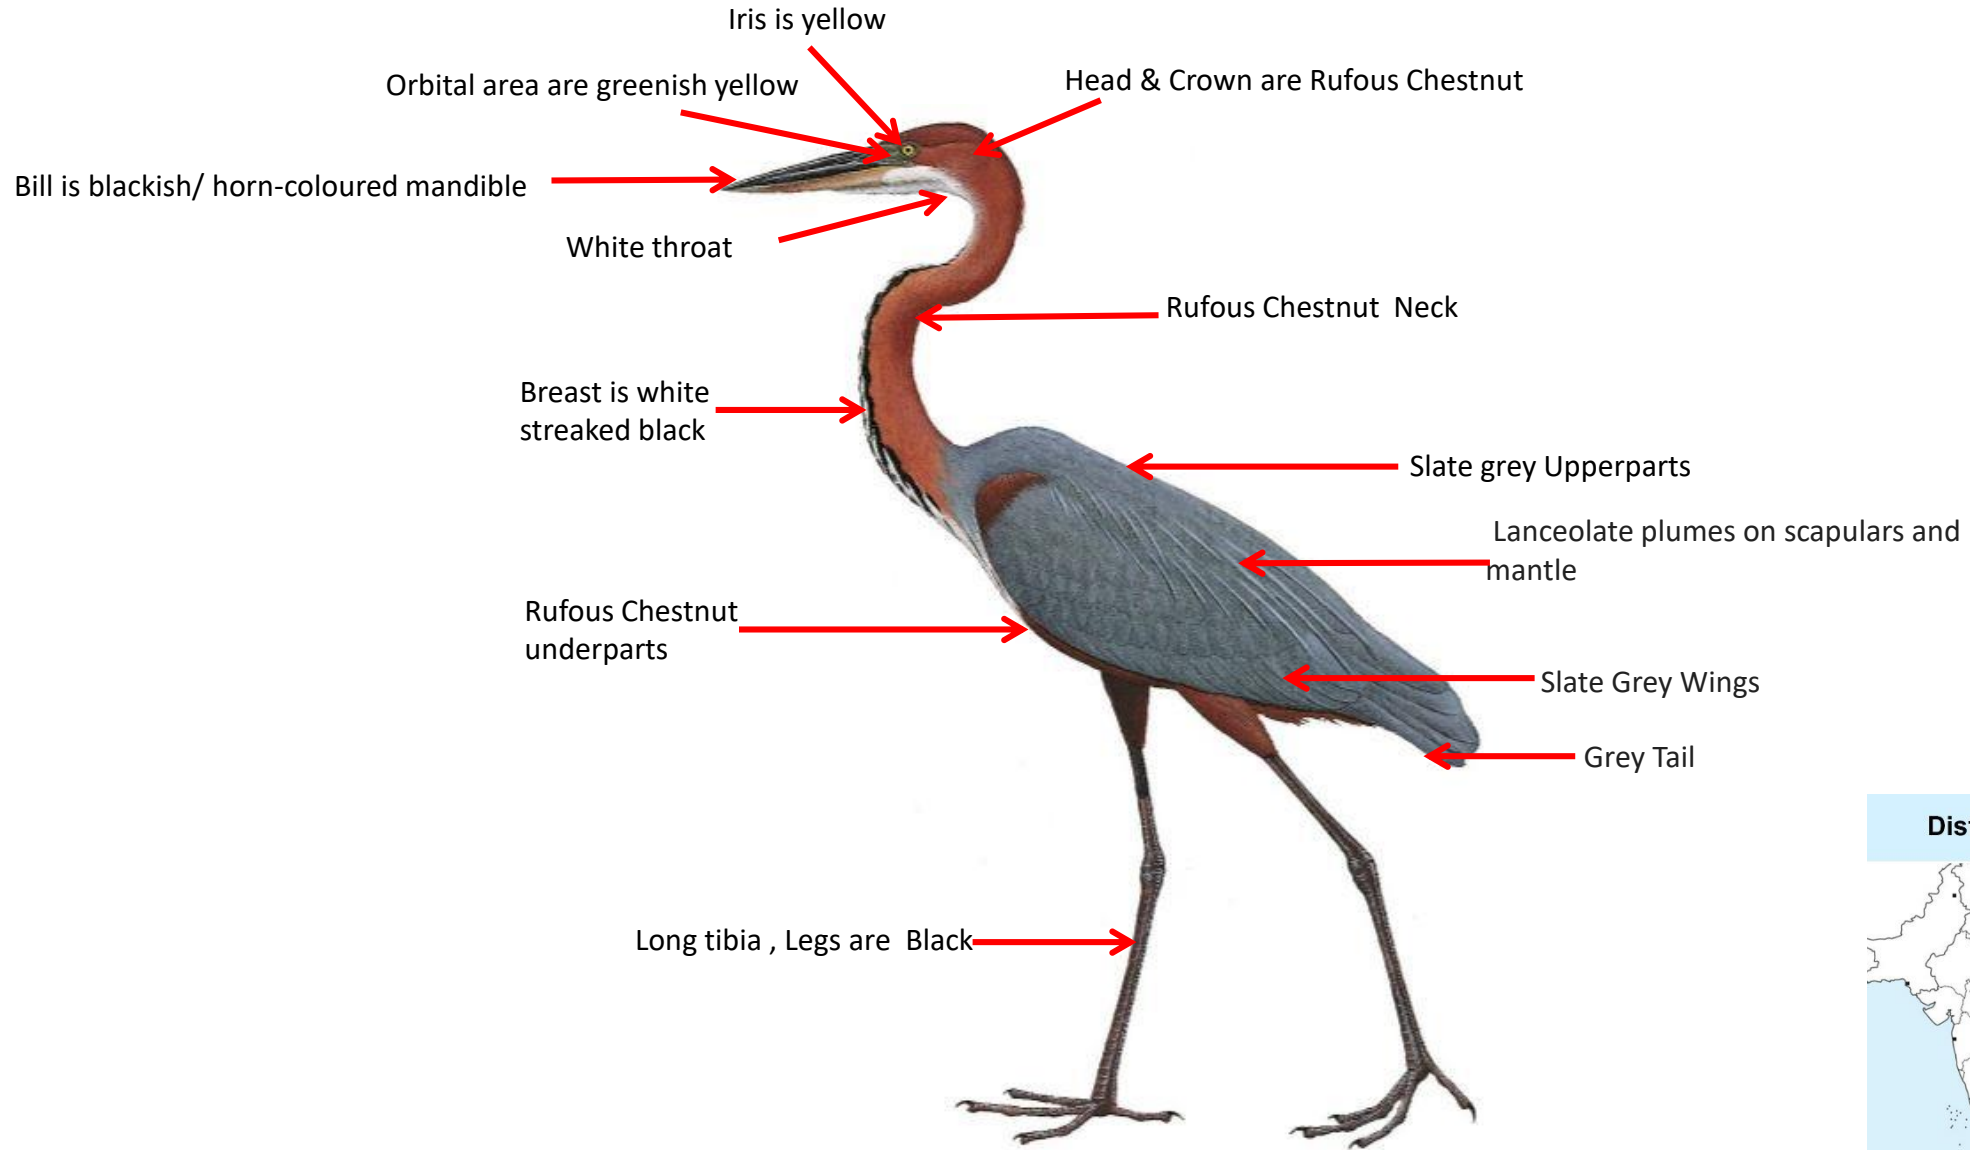

# Black-crowned Night Heron identification Tips

Black-crowned Night Heron : *Nycticorax nycticorax*: Widespread resident in India

**Important id point**

**Both sexes similar**

**Difference from Adult**

Reference : Birds of Indian Subcontinent  
Inskipp and Grimmett  
[www.HBW.com](http://www.HBW.com)

# Chinese Pond Heron identification Tips

**Chinese Pond Heron : *Ardeola bacchus*** : Resident & winter visitor to Andaman Islands & North East India

**Adult**

## Distribution

**Important id point**

**Both sexes similar**

Reference : **Birds of Indian Subcontinent**  
Inskipp and Grimmett  
[www.HBW.com](http://www.HBW.com)

# Goliath Heron identification Tips

**Goliath Heron : *Ardea goliath***: Resident and Winter Visitor to North East India

**Important id point**

**Both sexes similar**

**Reference : Birds of Indian Subcontinent  
Inskipp and Grimmett  
www.HBW.com**