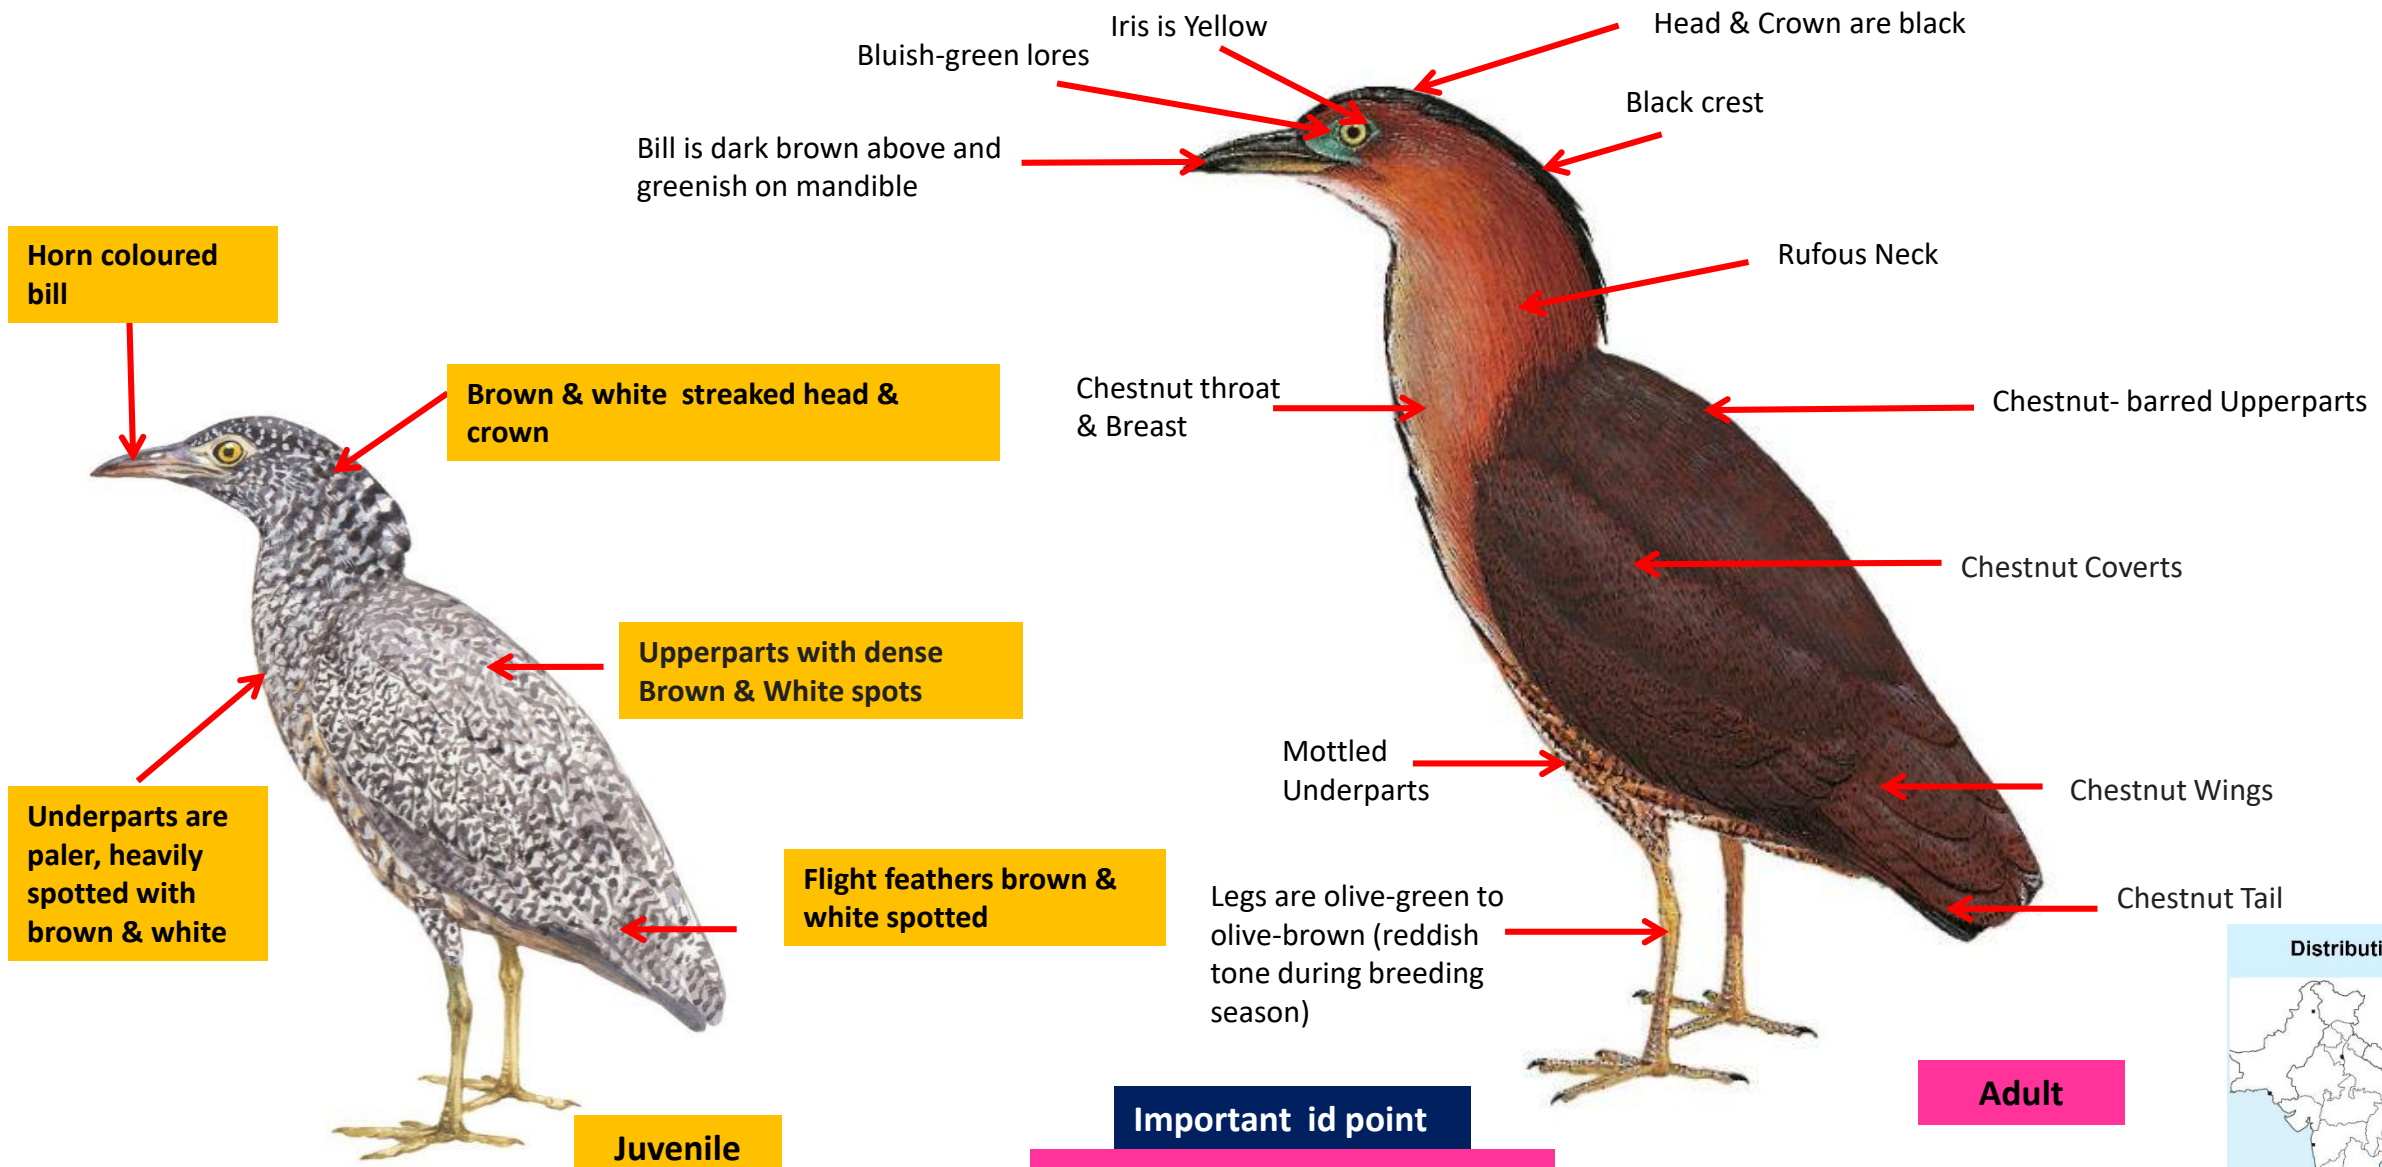

# Grey Heron identification Tips

**Grey Heron : *Ardea cinerea***: Widespread Resident , passage Migrant & winter visitor in India

**Important id point**

**Both sexes similar**

**Reference : Birds of Indian Subcontinent  
Inskipp and Grimmett  
www.HBW.com**

# Indian Pond Heron identification Tips

Indian Pond Heron : *Ardeola grayii* : Widespread resident in India

**Breeding**

**Important id point**

**Both sexes similar**

**Difference from Breeding**

Reference : Birds of Indian Subcontinent  
Inskipp and Grimmett  
[www.HBW.com](http://www.HBW.com)

**Non-Breeding**

[©www.ogaclinks.com](http://www.ogaclinks.com)

# Malayan Night Heron identification Tips

Malayan Night Heron : *Gorsachius melanolophus*: Resident of Western Ghats Nicobar Islands & North East India

Horn coloured bill

Brown & white streaked head & crown