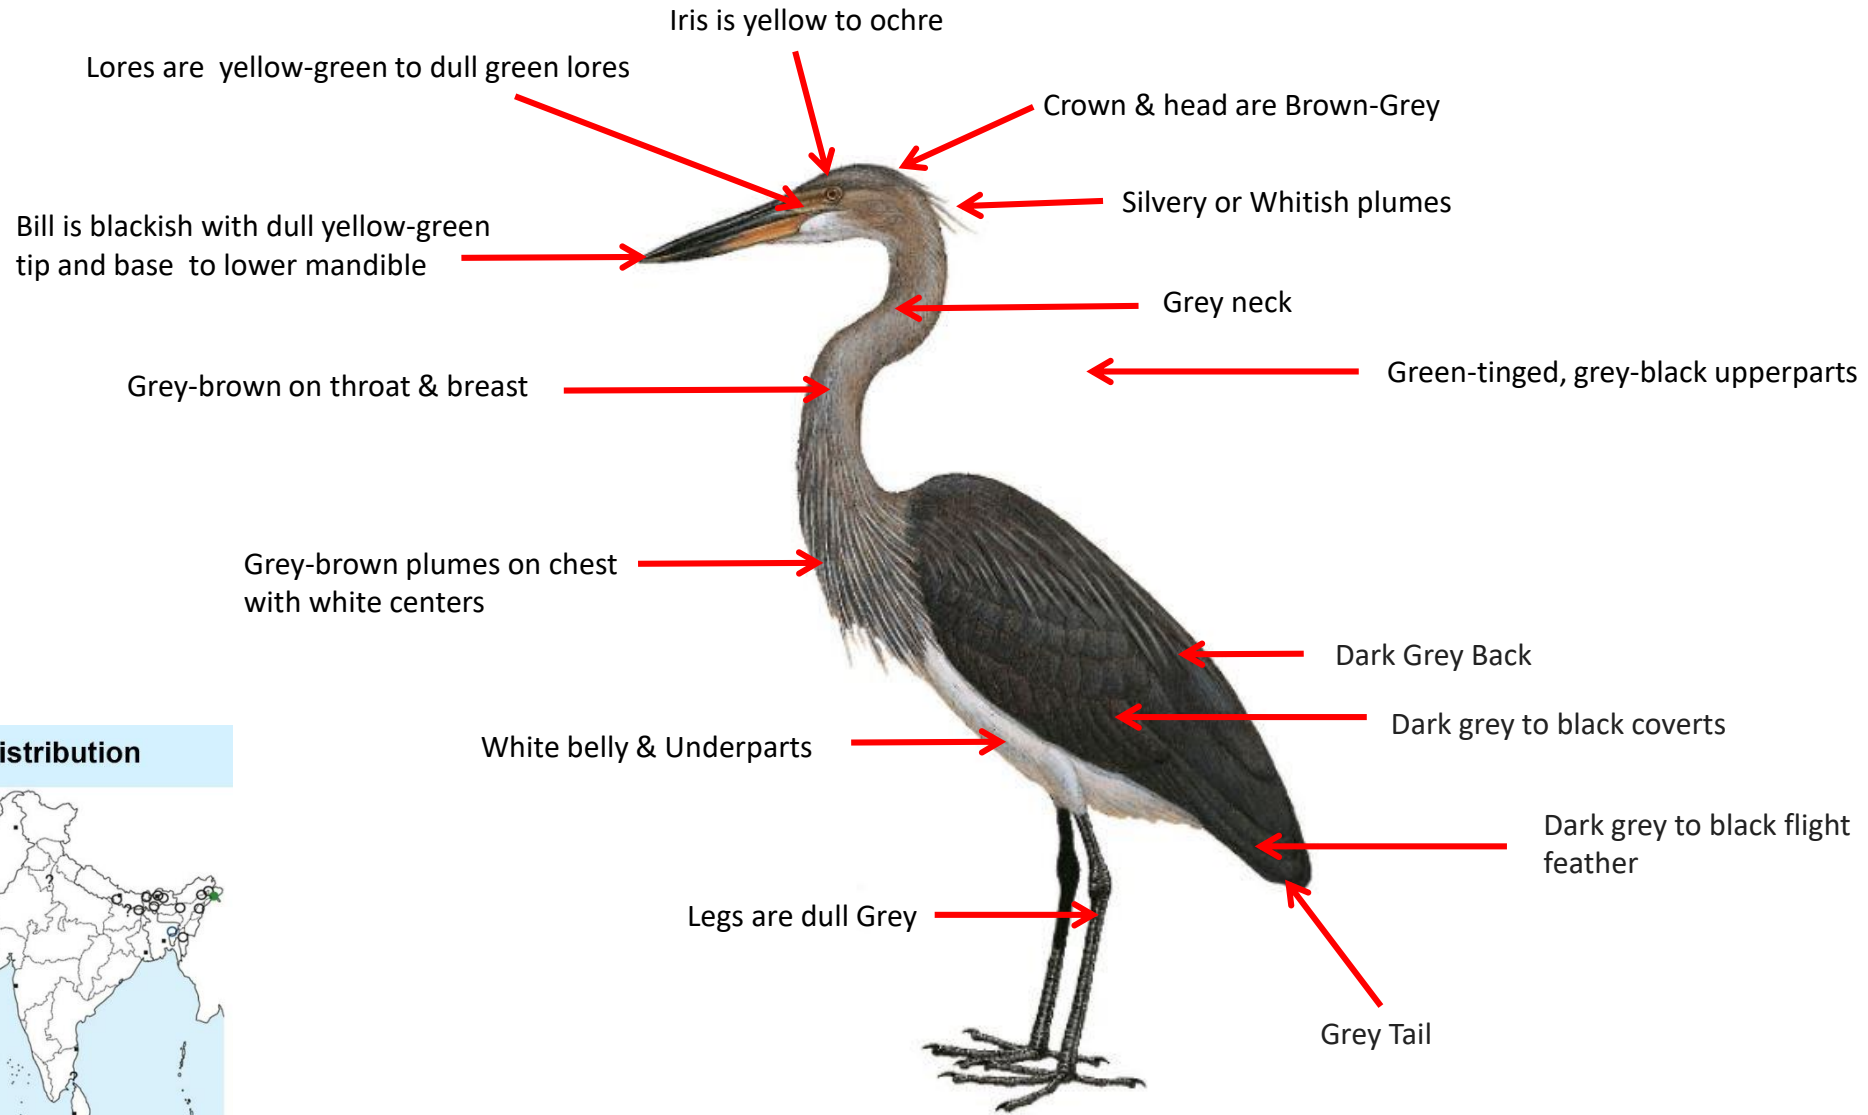

Legs are olive-green to olive-brown (reddish tone during breeding season)

Chestnut Tail

Adult

Important id point

Both sexes similar

Difference from Adult

Reference : Birds of Indian Subcontinent  
Inskipp and Grimmett  
www.HBW.com

# Purple Heron identification Tips

**Purple Heron : *Ardea purpurea manilensis*:** Widespread resident in India

**Important id point**

**Both sexes similar**

**Reference : Birds of Indian Subcontinent  
Inskipp and Grimmett  
www.HBW.com**

# Striated Heron identification Tips

**Striated Heron : *Butorides striata***: Widespread resident in India

**Important id point**

**Both sexes similar**

# White-bellied Heron identification Tips

**White-bellied Heron : *Ardea insignis*** : Resident of foothills of Eastern Himalayas in India