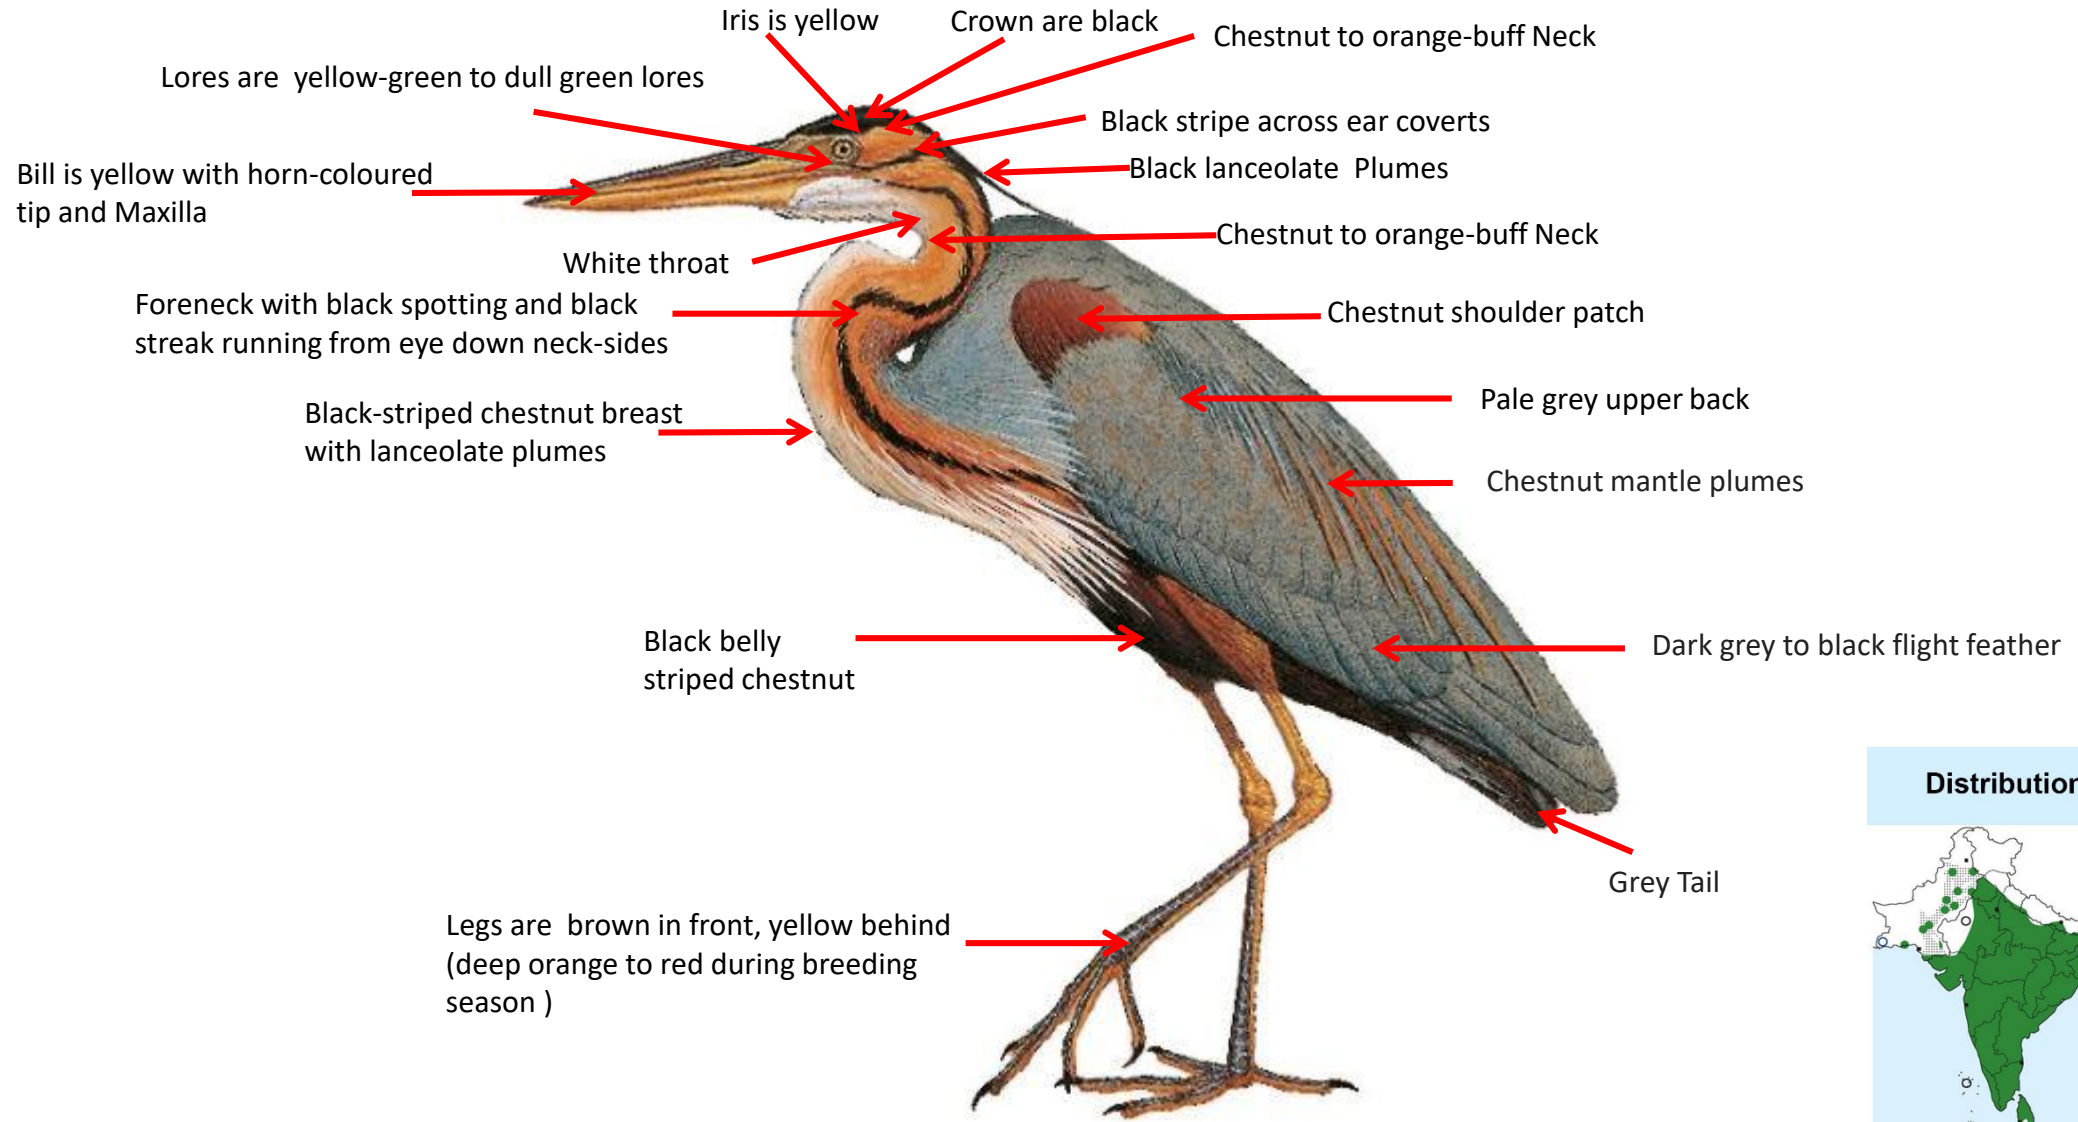

Purple Heron identification Tips

Purple Heron : *Ardea purpurea manilensis*: Widespread resident in India

Important id point

Both sexes similar

**Reference : Birds of Indian Subcontinent
Inskipp and Grimmett
www.HBW.com**