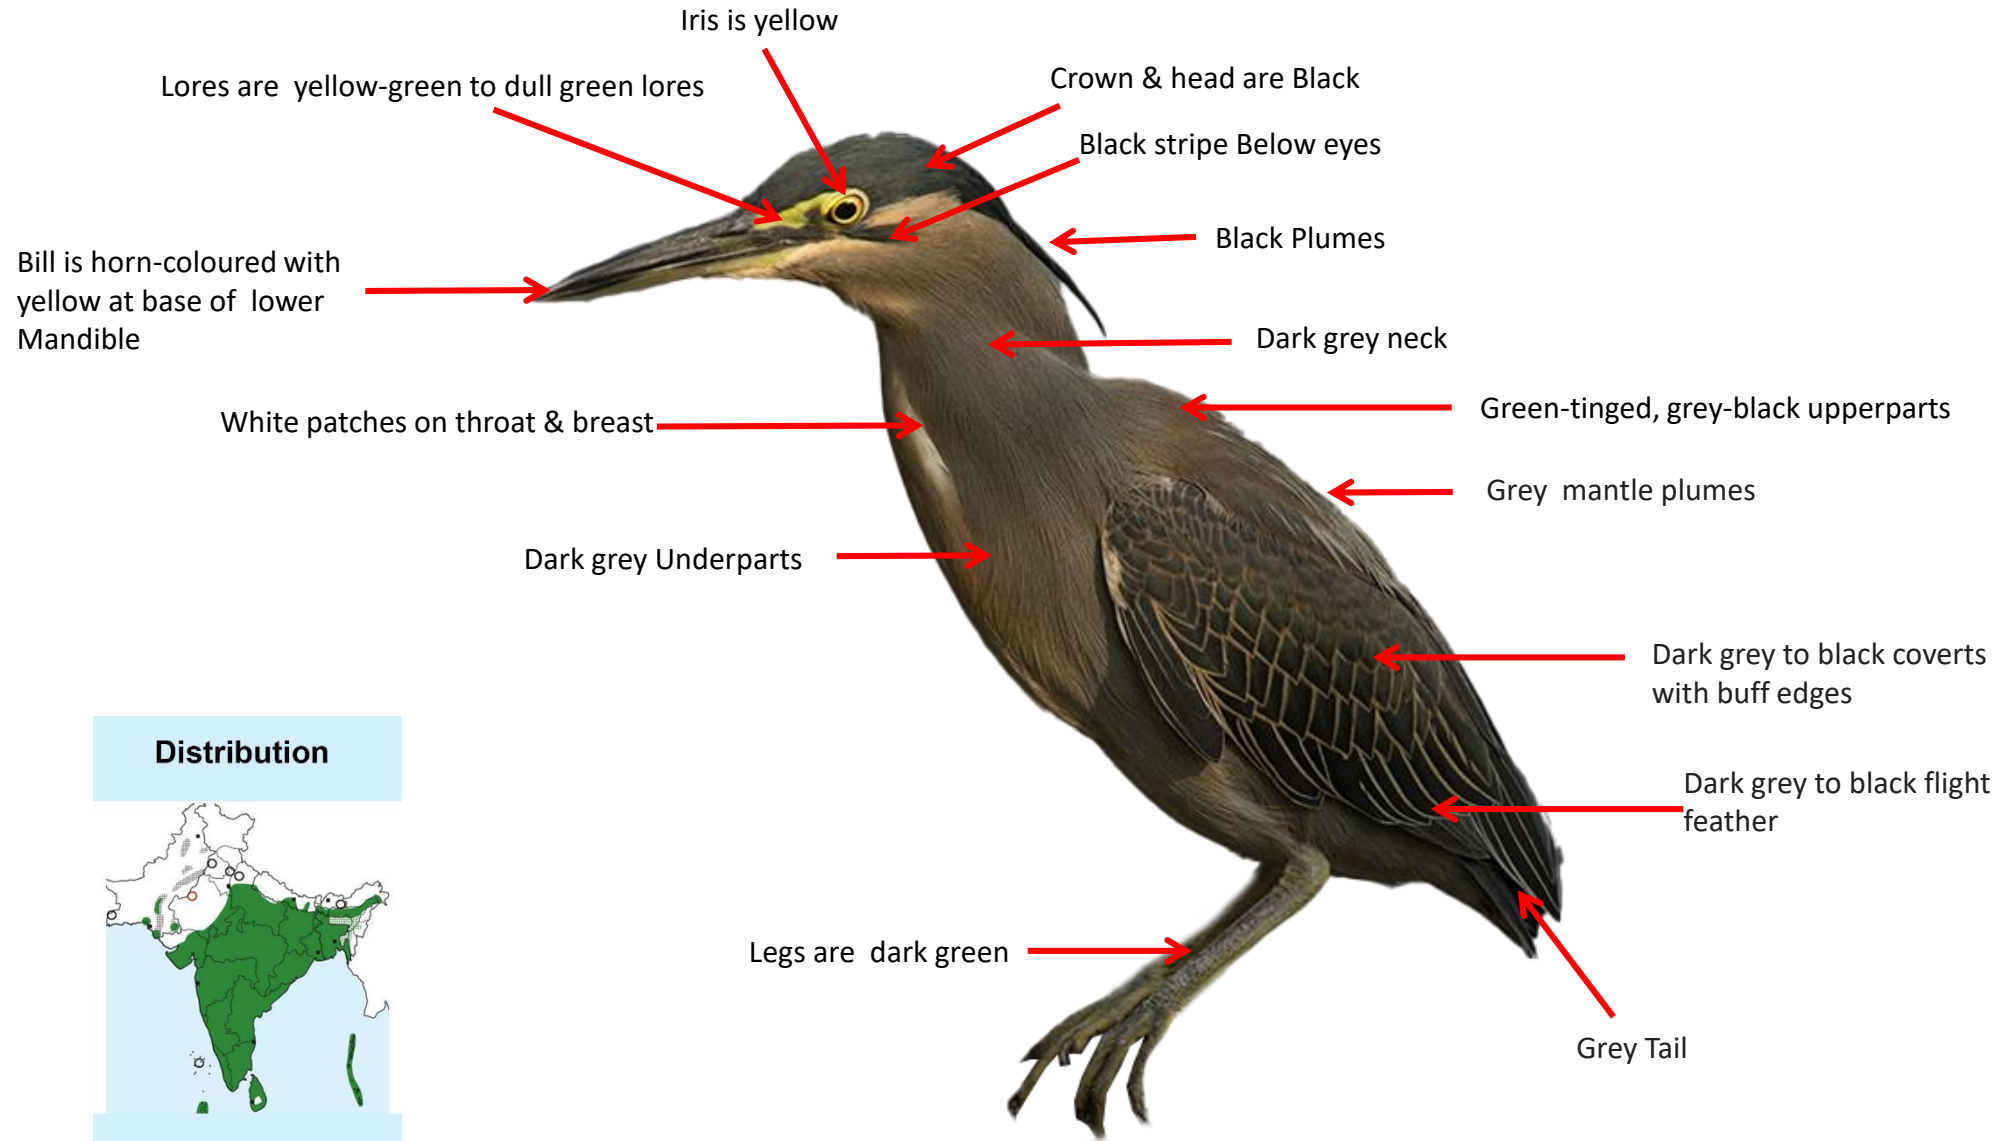

# Malayan Night Heron identification Tips

Malayan Night Heron : *Gorsachius melanolophus*: Resident of Western Ghats Nicobar Islands & North East India

Horn coloured bill

Brown & white streaked head & crown

Legs are olive-green to olive-brown (reddish tone during breeding season)

Chestnut Tail

Adult

Important id point

Both sexes similar

Difference from Adult

Reference : Birds of Indian Subcontinent  
Inskipp and Grimmett  
www.HBW.com

# Purple Heron identification Tips

**Purple Heron : *Ardea purpurea manilensis*:** Widespread resident in India

**Important id point**

**Both sexes similar**

**Reference : Birds of Indian Subcontinent  
Inskipp and Grimmett  
www.HBW.com**

# Striated Heron identification Tips

**Striated Heron : *Butorides striata***: Widespread resident in India

**Important id point**

**Both sexes similar**