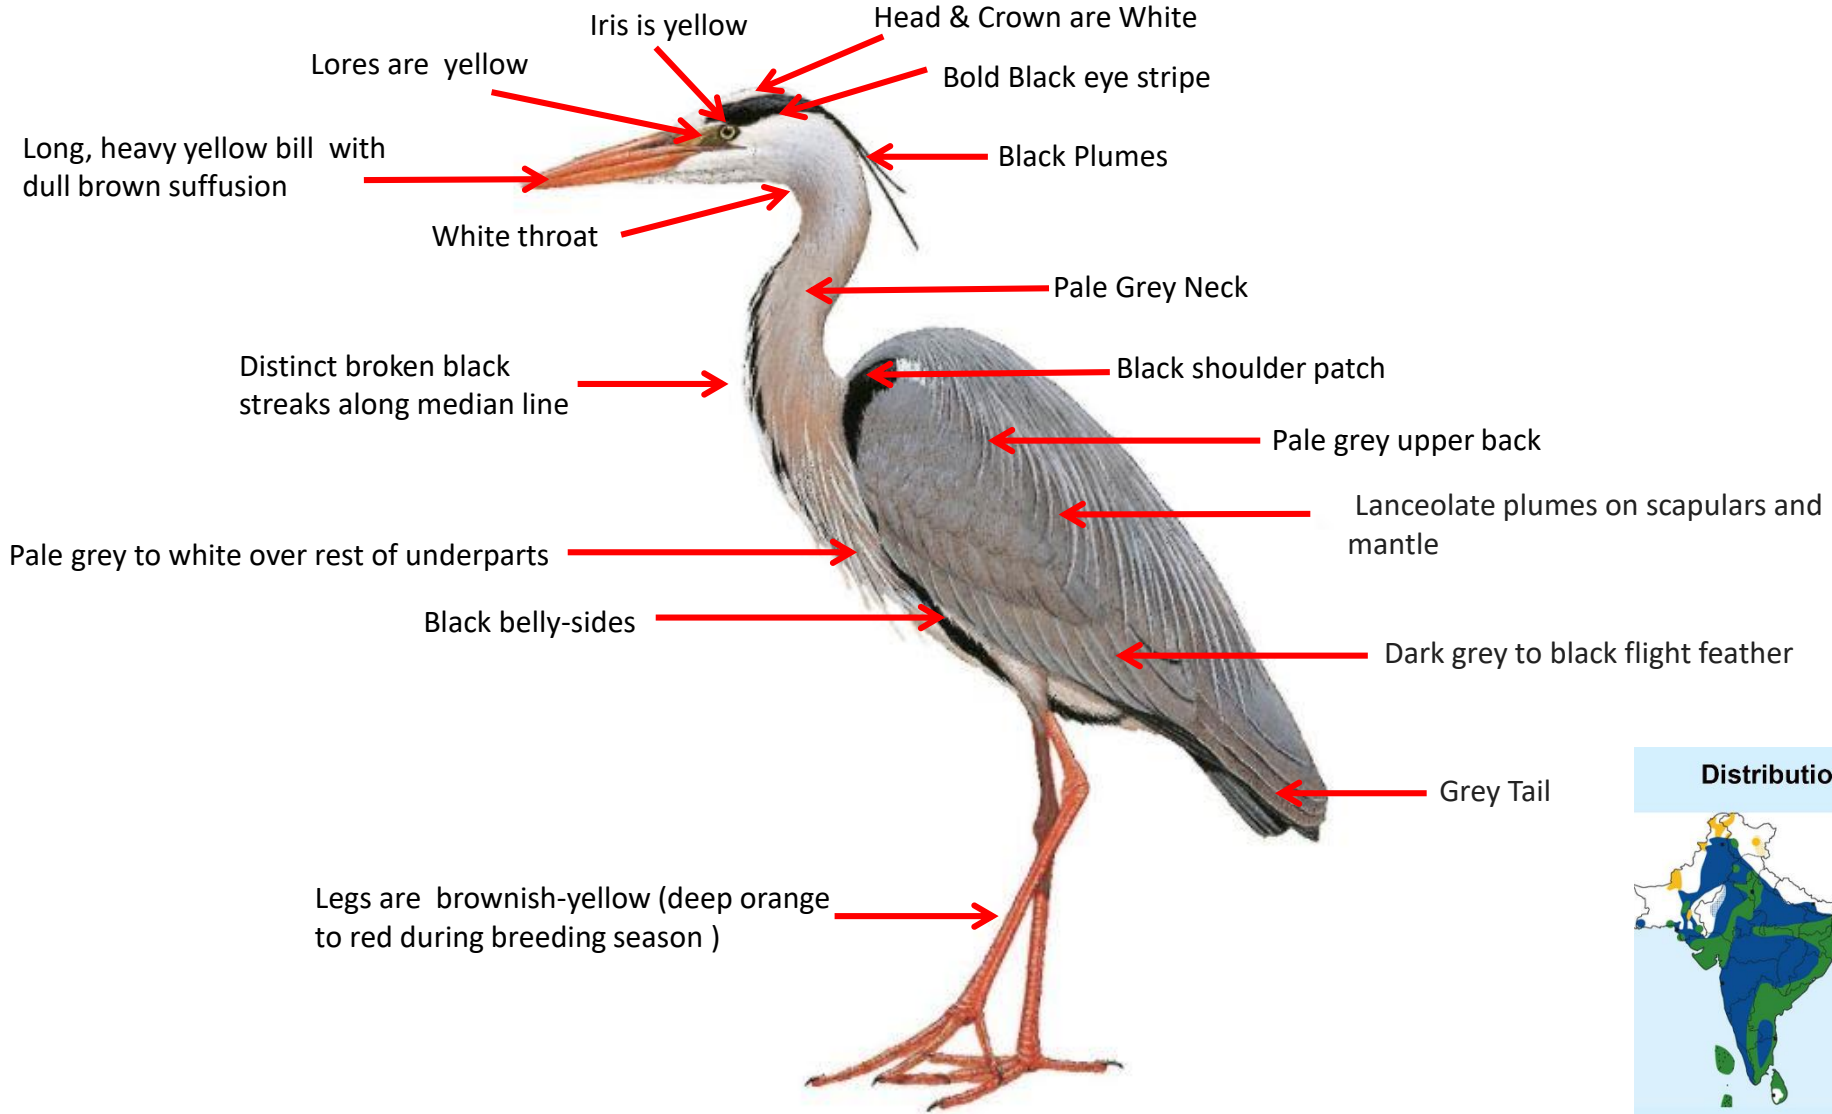

# Black-crowned Night Heron identification Tips

Black-crowned Night Heron : *Nycticorax nycticorax*: Widespread resident in India

**Important id point**

**Both sexes similar**

**Difference from Adult**

Reference : Birds of Indian Subcontinent  
Inskipp and Grimmett  
[www.HBW.com](http://www.HBW.com)

## Distribution

**Important id point**

**Both sexes similar**

Reference : **Birds of Indian Subcontinent**  
Inskipp and Grimmett  
[www.HBW.com](http://www.HBW.com)

# Goliath Heron identification Tips

**Goliath Heron : *Ardea goliath***: Resident and Winter Visitor to North East India

**Important id point**

**Both sexes similar**

**Reference : Birds of Indian Subcontinent  
Inskipp and Grimmett  
www.HBW.com**

# Grey Heron identification Tips

**Grey Heron : *Ardea cinerea***: Widespread Resident , passage Migrant & winter visitor in India

**Important id point**

**Both sexes similar**

**Reference : Birds of Indian Subcontinent  
Inskipp and Grimmett  
www.HBW.com**