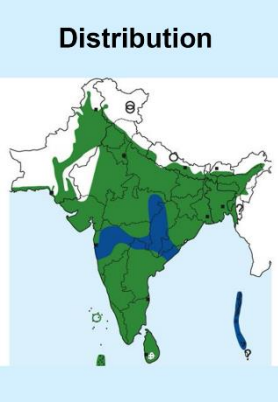

# Goliath Heron identification Tips

**Goliath Heron : *Ardea goliath***: Resident and Winter Visitor to North East India

**Important id point**

**Both sexes similar**

**Reference : Birds of Indian Subcontinent  
Inskipp and Grimmett  
www.HBW.com**

# Grey Heron identification Tips

**Grey Heron : *Ardea cinerea***: Widespread Resident , passage Migrant & winter visitor in India

**Important id point**

**Both sexes similar**

**Reference : Birds of Indian Subcontinent  
Inskipp and Grimmett  
www.HBW.com**

# Indian Pond Heron identification Tips

Indian Pond Heron : *Ardeola grayii* : Widespread resident in India

**Breeding**

**Important id point**

**Both sexes similar**

**Difference from Breeding**

Reference : Birds of Indian Subcontinent  
Inskipp and Grimmett  
[www.HBW.com](http://www.HBW.com)

# Malayan Night Heron identification Tips

Malayan Night Heron : *Gorsachius melanolophus*: Resident of Western Ghats Nicobar Islands & North East India

Horn coloured bill

Brown & white streaked head & crown