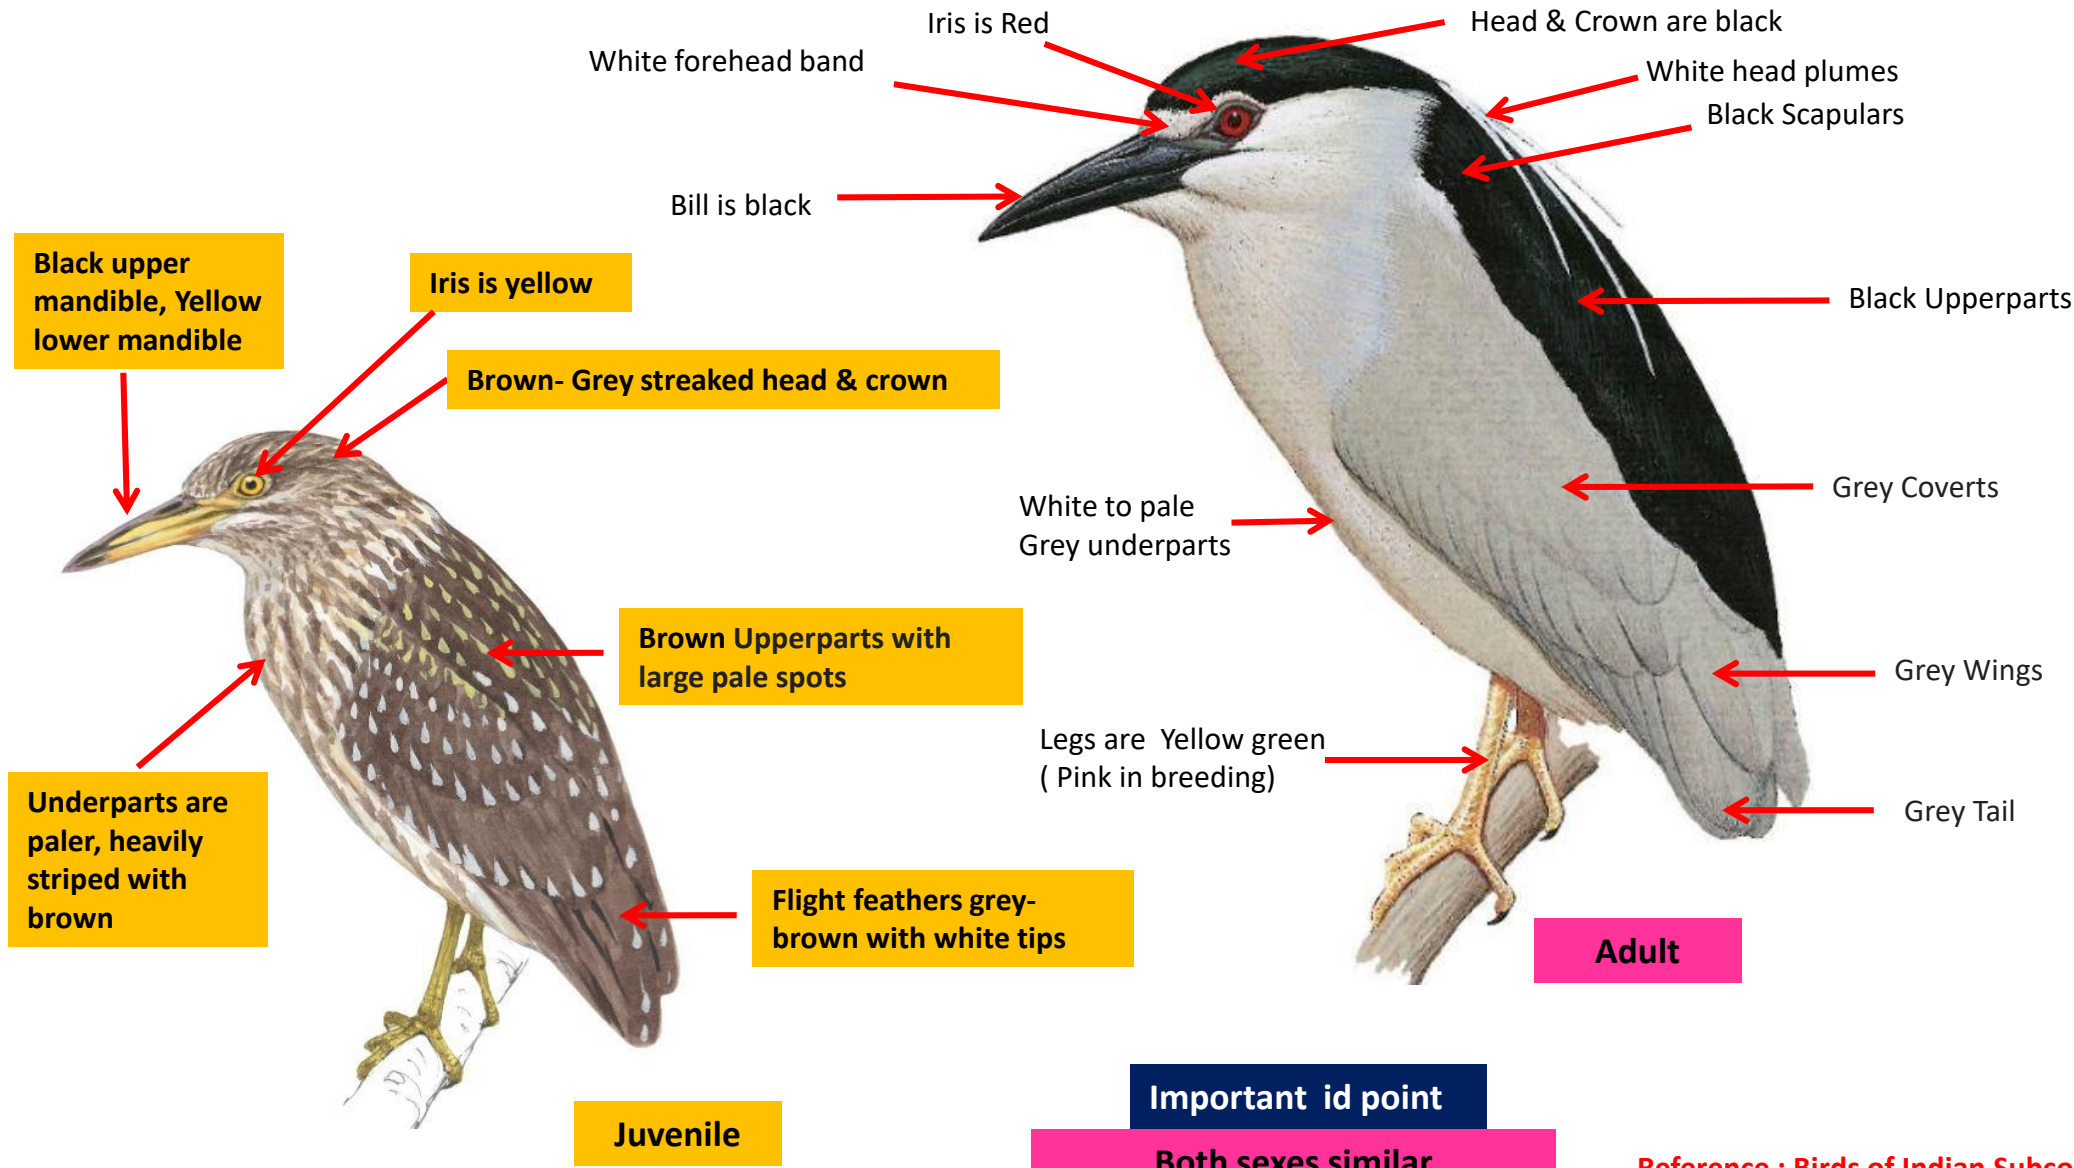

# List of Herons found in India

Sno.	Name	Binomial Name
1	Black-crowned Night Heron	<i>Nycticorax nycticorax</i>
2	Chinese Pond Heron	<i>Ardeola bacchus</i>
3	Goliath Heron	<i>Ardea goliath</i>
4	Grey Heron	<i>Ardea cinerea</i>
5	Indian Pond Heron	<i>Ardeola grayii</i>
6	Malayan Night Heron	<i>Gorsachius melanolophus</i>
7	Purple Heron	<i>Ardea purpurea</i>
8	Striated Heron	<i>Butorides striata</i>
9	White-bellied Heron	<i>Ardea insignis</i>

# Black-crowned Night Heron identification Tips

Black-crowned Night Heron : *Nycticorax nycticorax*: Widespread resident in India

**Important id point**

**Both sexes similar**

**Difference from Adult**

Reference : Birds of Indian Subcontinent  
Inskipp and Grimmett  
[www.HBW.com](http://www.HBW.com)

# Chinese Pond Heron identification Tips

**Chinese Pond Heron : *Ardeola bacchus*** : Resident & winter visitor to Andaman Islands & North East India

**Adult**

# Grey Heron identification Tips

**Grey Heron : *Ardea cinerea***: Widespread Resident , passage Migrant & winter visitor in India

**Important id point**

**Both sexes similar**

**Reference : Birds of Indian Subcontinent  
Inskipp and Grimmett  
www.HBW.com**