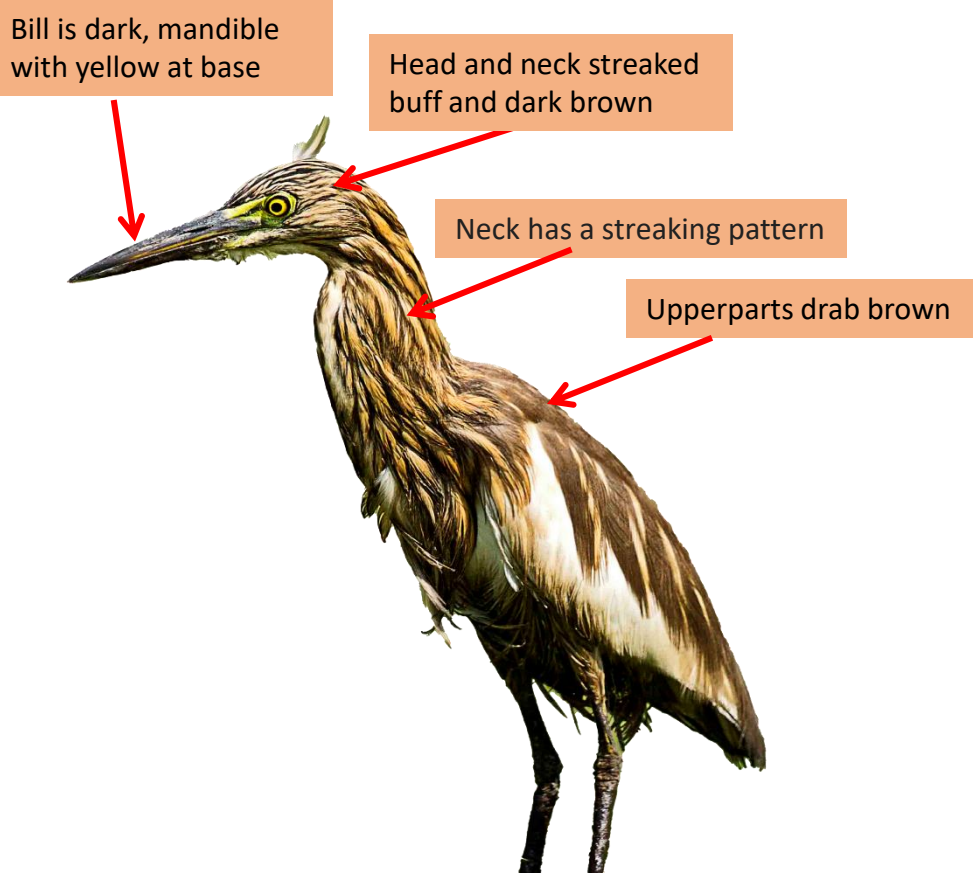

# Goliath Heron identification Tips

**Goliath Heron : *Ardea goliath***: Resident and Winter Visitor to North East India

**Important id point**

**Both sexes similar**

**Reference : Birds of Indian Subcontinent  
Inskipp and Grimmett  
www.HBW.com**

# Grey Heron identification Tips

**Grey Heron : *Ardea cinerea***: Widespread Resident , passage Migrant & winter visitor in India

**Important id point**

**Both sexes similar**

**Reference : Birds of Indian Subcontinent  
Inskipp and Grimmett  
www.HBW.com**

# Indian Pond Heron identification Tips

Indian Pond Heron : *Ardeola grayii* : Widespread resident in India

**Breeding**

**Important id point**

**Both sexes similar**

**Difference from Breeding**

Reference : Birds of Indian Subcontinent  
Inskipp and Grimmett  
[www.HBW.com](http://www.HBW.com)

**Non-Breeding**

[©www.ogaclinks.com](http://www.ogaclinks.com)