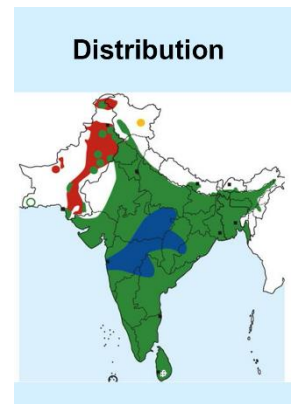

- The following pages have some identification markers for each of Herons found in India
- To know more on these birds you can visit <http://ogaclicks.com/heron/>
- If you are interested in coming on any of my tours or workshops please share your email id. I will keep you updated
- Mail me at [ogaclicks@gmail.com](mailto:ogaclicks@gmail.com)
- Follow me on Instagram : **ogajanak**
- You can also call me on (91) 9840119078 ,  
(91) 9445219078  
(91) 6369815812

# List of Herons found in India

Sno.	Name	Binomial Name
1	Black-crowned Night Heron	<i>Nycticorax nycticorax</i>
2	Chinese Pond Heron	<i>Ardeola bacchus</i>
3	Goliath Heron	<i>Ardea goliath</i>
4	Grey Heron	<i>Ardea cinerea</i>
5	Indian Pond Heron	<i>Ardeola grayii</i>
6	Malayan Night Heron	<i>Gorsachius melanolophus</i>
7	Purple Heron	<i>Ardea purpurea</i>
8	Striated Heron	<i>Butorides striata</i>
9	White-bellied Heron	<i>Ardea insignis</i>

# Black-crowned Night Heron identification Tips

Black-crowned Night Heron : *Nycticorax nycticorax*: Widespread resident in India

**Important id point**

**Both sexes similar**

**Difference from Adult**

Reference : Birds of Indian Subcontinent  
Inskipp and Grimmett  
[www.HBW.com](http://www.HBW.com)

# Chinese Pond Heron identification Tips

**Chinese Pond Heron : *Ardeola bacchus*** : Resident & winter visitor to Andaman Islands & North East India

**Adult**