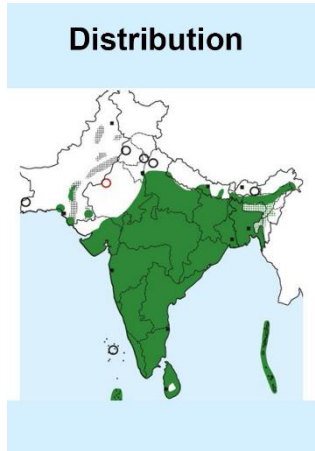

# Malayan Night Heron identification Tips

Malayan Night Heron : *Gorsachius melanolophus*: Resident of Western Ghats Nicobar Islands & North East India

Horn coloured bill

Brown & white streaked head & crown

Legs are olive-green to olive-brown (reddish tone during breeding season)

Chestnut Tail

Adult

Important id point

Both sexes similar

Difference from Adult

Reference : Birds of Indian Subcontinent  
Inskipp and Grimmett  
www.HBW.com

# Purple Heron identification Tips

**Purple Heron : *Ardea purpurea manilensis*:** Widespread resident in India

**Important id point**

**Both sexes similar**

**Reference : Birds of Indian Subcontinent  
Inskipp and Grimmett  
www.HBW.com**

# Striated Heron identification Tips

**Striated Heron : *Butorides striata***: Widespread resident in India

**Important id point**

**Both sexes similar**