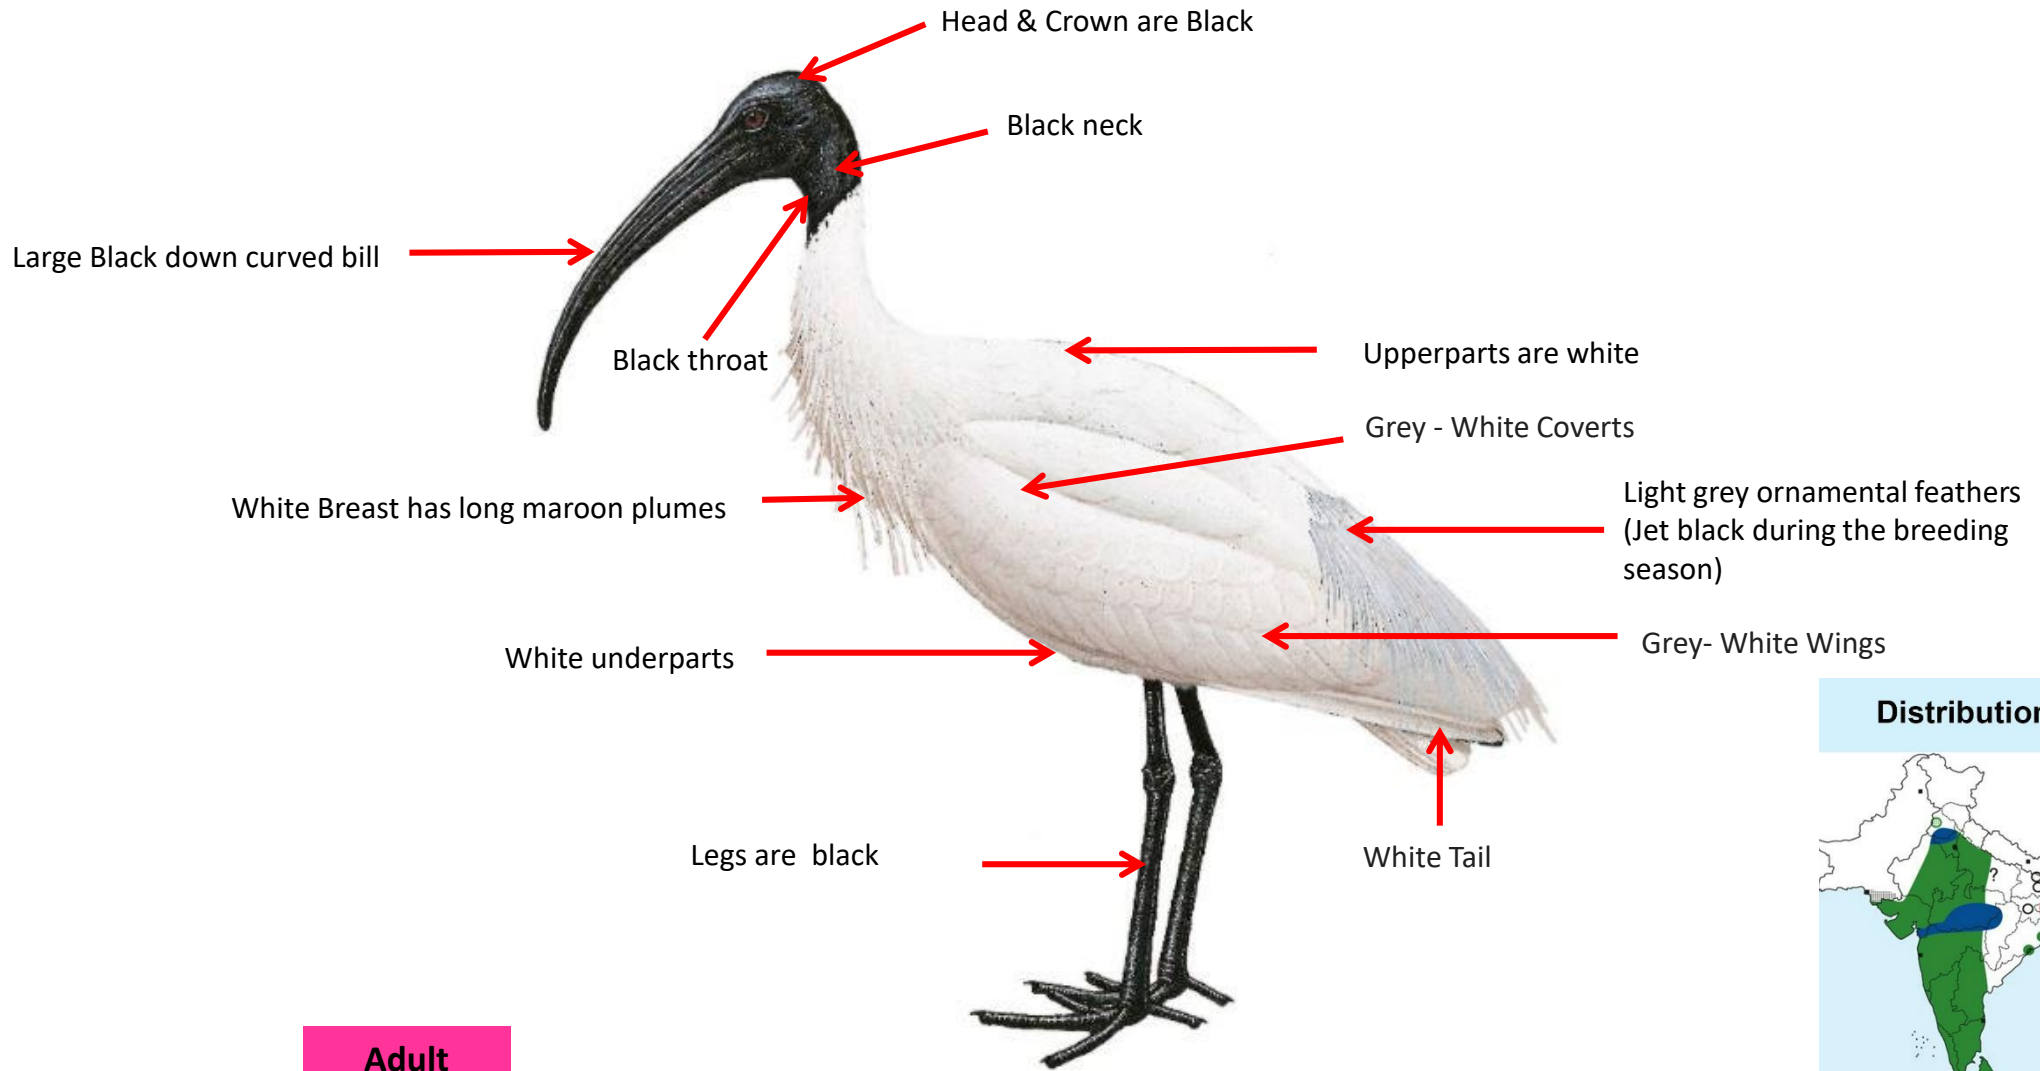

List of Ibis & Spoonbill found in India

Sno.	Name	Binomial Name
Ibis		
1	Black-headed Ibis	<i>Threskiornis melanocephalus</i>
2	Glossy Ibis	<i>Plegadis falcinellus</i>
3	Red-naped Ibis	<i>Pseudibis papillosa</i>
Spoonbill		
1	Eurasian Spoonbill	<i>Platalea leucorodia</i>

Black-headed Ibis identification Tips

Black-headed Ibis : *Threskiornis melanocephalus*: Widespread resident in India (Except East India)

Important id point

Both sexes similar

**Reference : Birds of Indian Subcontinent
Inskipp and Grimmett
www.HBW.com**

Glossy Ibis identification Tips

Glossy Ibis : *Plegadis falcinellus*: Resident & winter visitor in India

Facial skin from base of bill to eye changes from dull gray to blue-black

Head & Crown are Chestnut

Both sexes similar

Red-naped Ibis identification Tips

Red-naped Ibis : *Pseudibis papillosa* : Winter visitor in North West , West & South India

Adult

Important id point

Both sexes similar

Distribution

Eurasian Spoonbill identification Tips