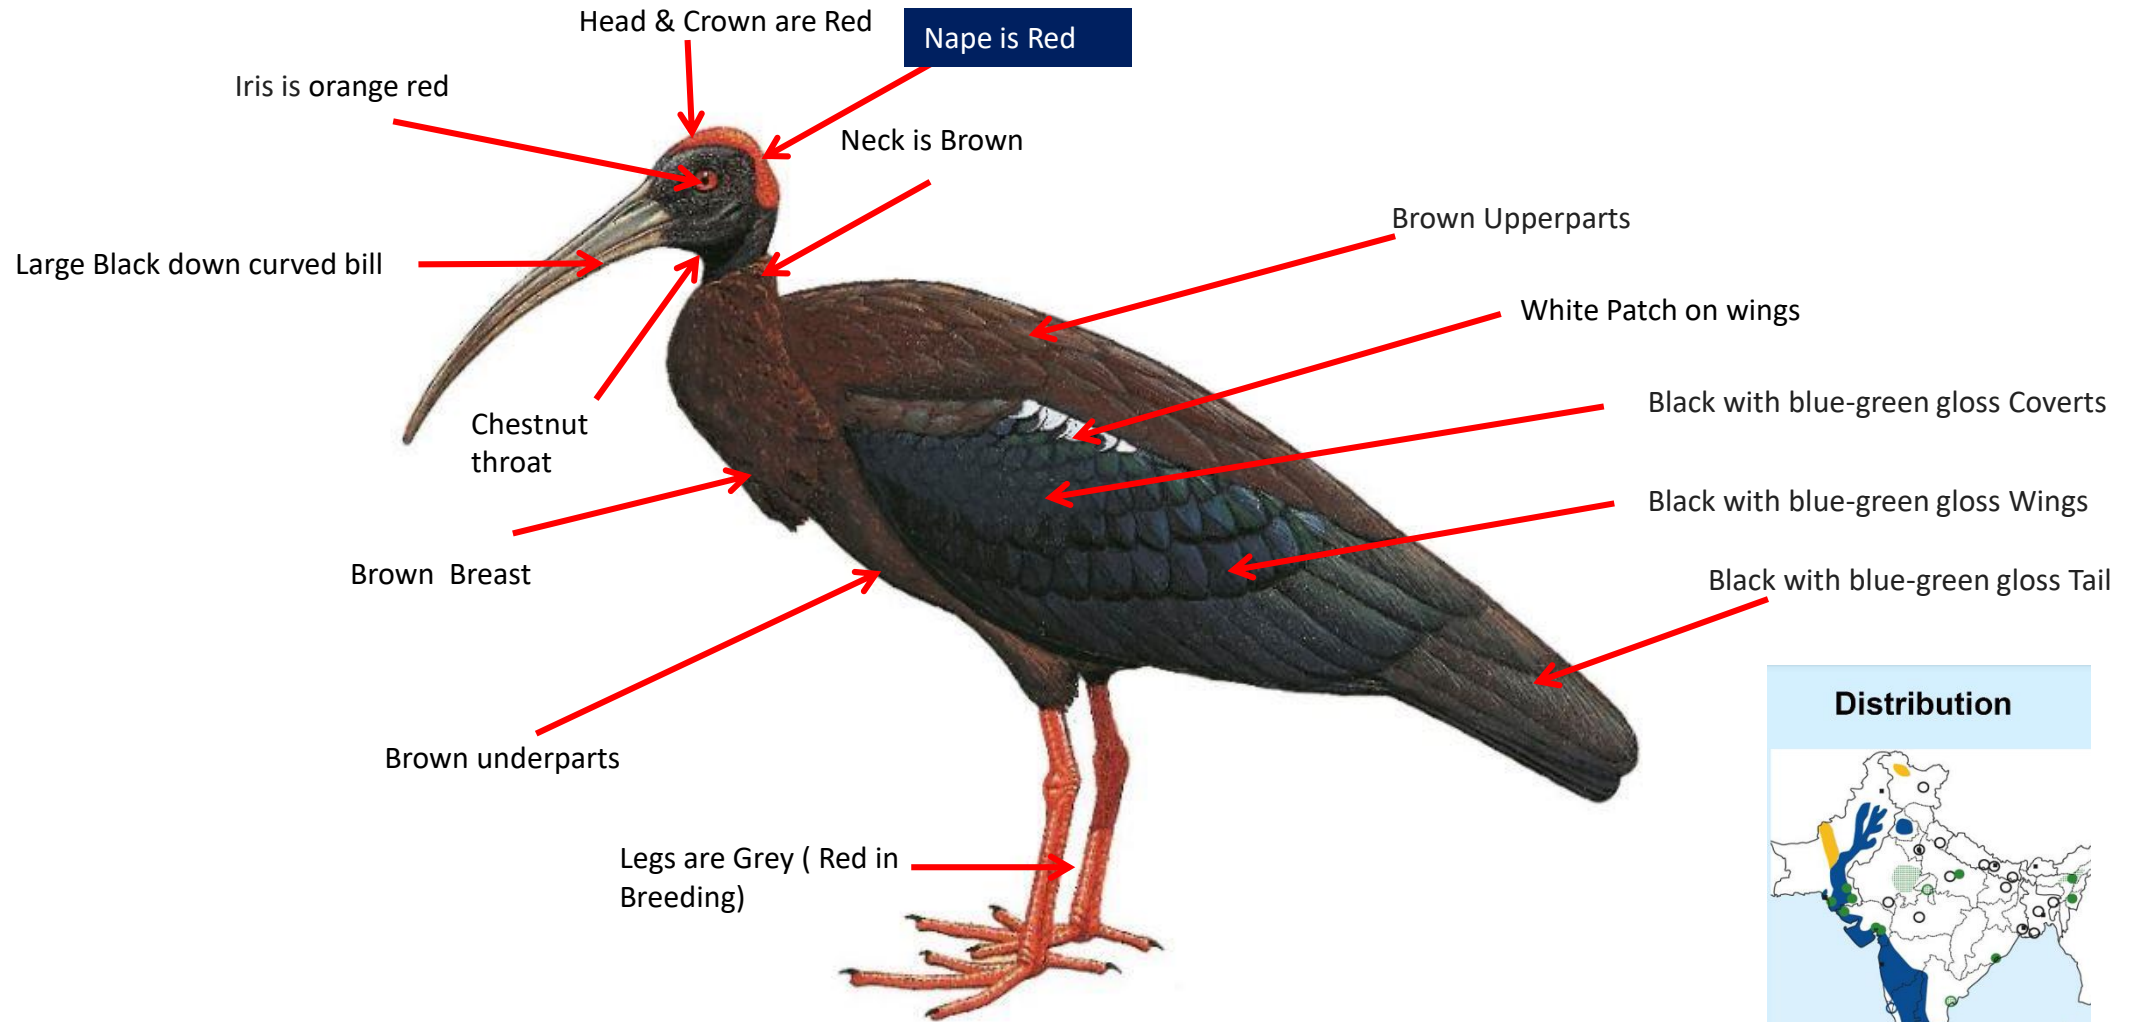

Black-headed Ibis identification Tips

Black-headed Ibis : *Threskiornis melanocephalus*: Widespread resident in India (Except East India)

Important id point

Both sexes similar

**Reference : Birds of Indian Subcontinent
Inskipp and Grimmett
www.HBW.com**

Upper back is chestnut

Metallic, glossy, bronze, purple, and green Lower back

Neck is chestnut

Metallic, glossy, bronze, purple, and green Coverts

Large Black down curved bill

Metallic, glossy, bronze, purple, and green Wings

Chestnut throat

Chestnut Breast

Metallic, glossy, bronze, purple, and green Tail

Chestnut underparts

Legs are black

Adult

Distribution

Important id point

Both sexes similar

Red-naped Ibis identification Tips

Red-naped Ibis : *Pseudibis papillosa* : Winter visitor in North West , West & South India

Adult

Important id point

Both sexes similar

Distribution

Eurasian Spoonbill identification Tips