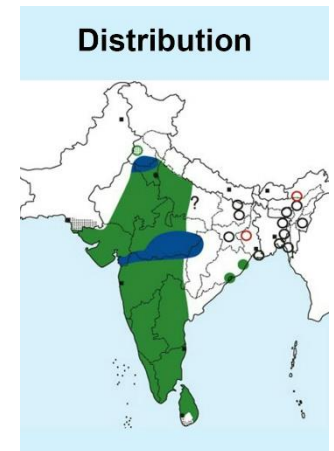

- The following pages have some identification markers for each of Ibis & Spoonbill found in India
- To know more on these birds you can visit <http://ogaclicks.com/ibis-spoonbill/>
- If you are interested in coming on any of my tours or workshops please share your email id. I will keep you updated
- Mail me at ogaclicks@gmail.com
- Follow me on Instagram : [ogajanak](#)
- You can also call me on (91) 9840119078 ,
(91) 9445219078
(91) 6369815812

List of Ibis & Spoonbill found in India

Sno.	Name	Binomial Name
Ibis		
1	Black-headed Ibis	<i>Threskiornis melanocephalus</i>
2	Glossy Ibis	<i>Plegadis falcinellus</i>
3	Red-naped Ibis	<i>Pseudibis papillosa</i>
Spoonbill		
1	Eurasian Spoonbill	<i>Platalea leucorodia</i>

Black-headed Ibis identification Tips

Black-headed Ibis : *Threskiornis melanocephalus*: Widespread resident in India (Except East India)

Important id point

Both sexes similar

**Reference : Birds of Indian Subcontinent
Inskipp and Grimmett
www.HBW.com**

Both sexes similar

Red-naped Ibis identification Tips

Red-naped Ibis : *Pseudibis papillosa* : Winter visitor in North West , West & South India

Adult

Important id point

Both sexes similar

Distribution

Eurasian Spoonbill identification Tips