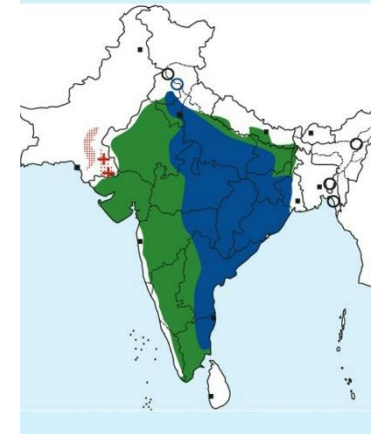

List of Ibis & Spoonbill found in India

Sno.	Name	Binomial Name
Ibis		
1	Black-headed Ibis	<i>Threskiornis melanocephalus</i>
2	Glossy Ibis	<i>Plegadis falcinellus</i>
3	Red-naped Ibis	<i>Pseudibis papillosa</i>
Spoonbill		
1	Eurasian Spoonbill	<i>Platalea leucorodia</i>

Black-headed Ibis identification Tips

Black-headed Ibis : *Threskiornis melanocephalus*: Widespread resident in India (Except East India)

Important id point

Both sexes similar

**Reference : Birds of Indian Subcontinent
Inskipp and Grimmett
www.HBW.com**

Chestnut throat

Chestnut Breast

Metallic, glossy, bronze, purple, and green Tail

Chestnut underparts

Legs are black

Adult

Distribution

Important id point

Both sexes similar

Red-naped Ibis identification Tips

Red-naped Ibis : *Pseudibis papillosa* : Winter visitor in North West , West & South India

Adult

Important id point

Both sexes similar

Distribution

Eurasian Spoonbill identification Tips