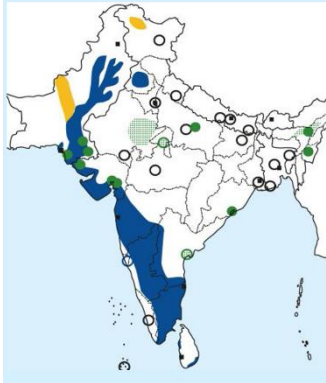

List of Ibis & Spoonbill found in India

Sno.	Name	Binomial Name
Ibis		
1	Black-headed Ibis	<i>Threskiornis melanocephalus</i>
2	Glossy Ibis	<i>Plegadis falcinellus</i>
3	Red-naped Ibis	<i>Pseudibis papillosa</i>
Spoonbill		
1	Eurasian Spoonbill	<i>Platalea leucorodia</i>

Black-headed Ibis identification Tips

Black-headed Ibis : *Threskiornis melanocephalus*: Widespread resident in India (Except East India)

Important id point

Both sexes similar

**Reference : Birds of Indian Subcontinent
Inskipp and Grimmett
www.HBW.com**

Both sexes similar

Red-naped Ibis identification Tips

Red-naped Ibis : *Pseudibis papillosa* : Winter visitor in North West , West & South India

Adult

Important id point

Both sexes similar

Distribution

Eurasian Spoonbill identification Tips

Eurasian Spoonbill : *Platalea leucorodia*: Widespread resident in India (Except East India)