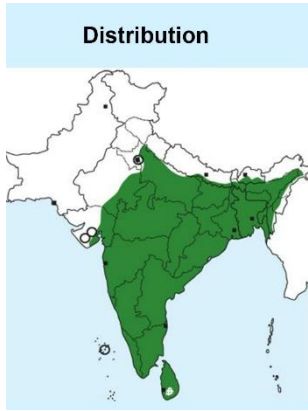

Brown Undertail-covers

Distribution

Important id point

Both the sexes are similar

Reference : **Birds of Indian Subcontinent**
Inskipp and Grimmett
www.HBW.com

Asian Palm Swift identification Tips

Asian Palm Swift : *Cypsiurus balasiensis* : Widespread resident in India (Except North & North West)

C. b. infumatus – Resident of North East India

©www.ogaclicks.com

Important id point
Difference from Nominate
Both the sexes are similar

Reference : **Birds of Indian Subcontinent**
Inskipp and Grimmett
www.HBW.com