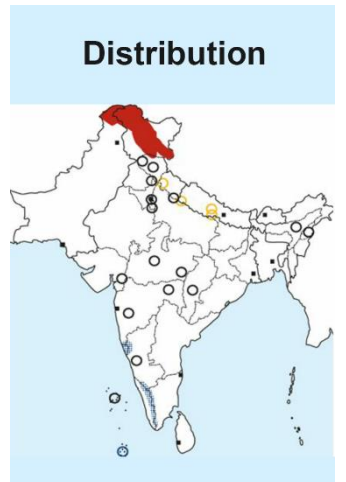

MARTINS

Asian House Martin identification Tips

Asian House Martin : *Delichon dasypus*: Resident of Himalayas India

Important id point

Both the sexes are similar

Common House Martin identification Tips

Common House Martin : *Delichon urbicum*: Breed in Himalayas in North India

Important id point

Both the sexes are similar

Dusky Crag Martin identification Tips

Dusky Crag Martin : *Ptyonoprogne concolor* : Widespread Resident of North ,West & Peninsular India

Important id point

Both the sexes are similar