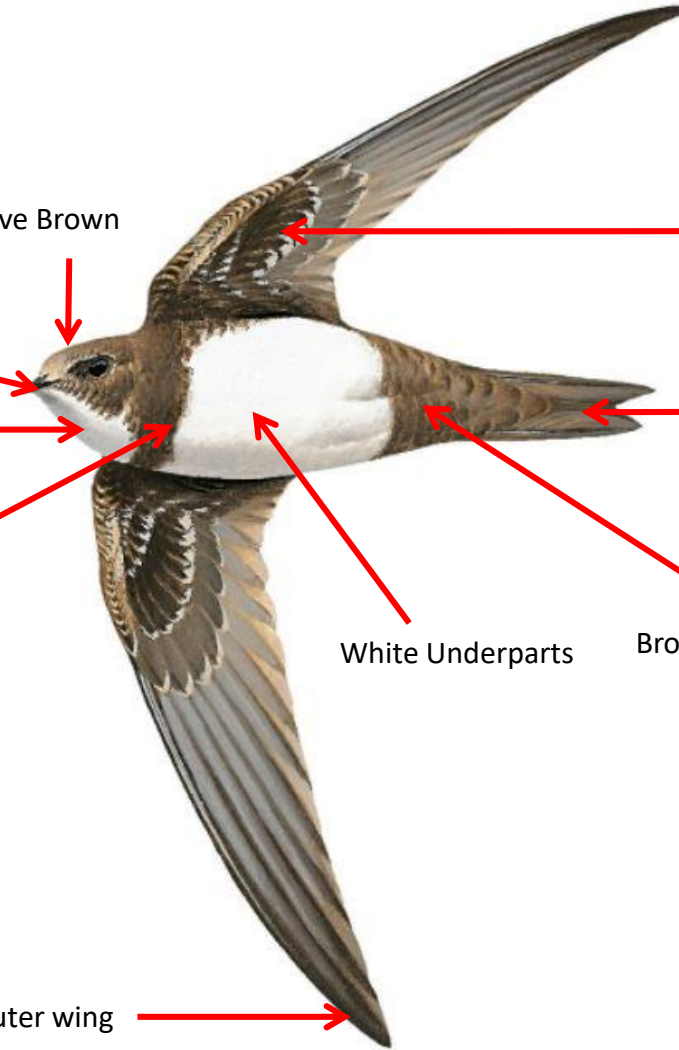

Pale Sand Martin : *Riparia diluta*: Winter Visitor in Gujarat & Sporadic in North India

Important id point

Both the sexes are similar

Plain Martin identification Tips

Plain Martin : *Riparia paludicola* : Resident of North & Central India

Distribution

Important id point

Both the sexes are similar

Sand Martin identification Tips

Sand Martin : *Riparia riparia*: Winter Visitor in North East India

Important id point

Both the sexes are similar

SWIFTS

Alpine Swift identification Tips

Alpine Swift: *Apus melba* : Breeds in Himalayas ; Resident of Western Ghats in India

Olive-Brown Upperparts

Crown & head are Olive Brown

Shallowly forked Brown tail

Olive-Brown Wings

Crown & head are Olive Brown

Bill is Black

White throat

Olive Brown breast-band

Darker Outer wing

Dark Brown Covers

Shallowly forked Brown tail

White Underparts