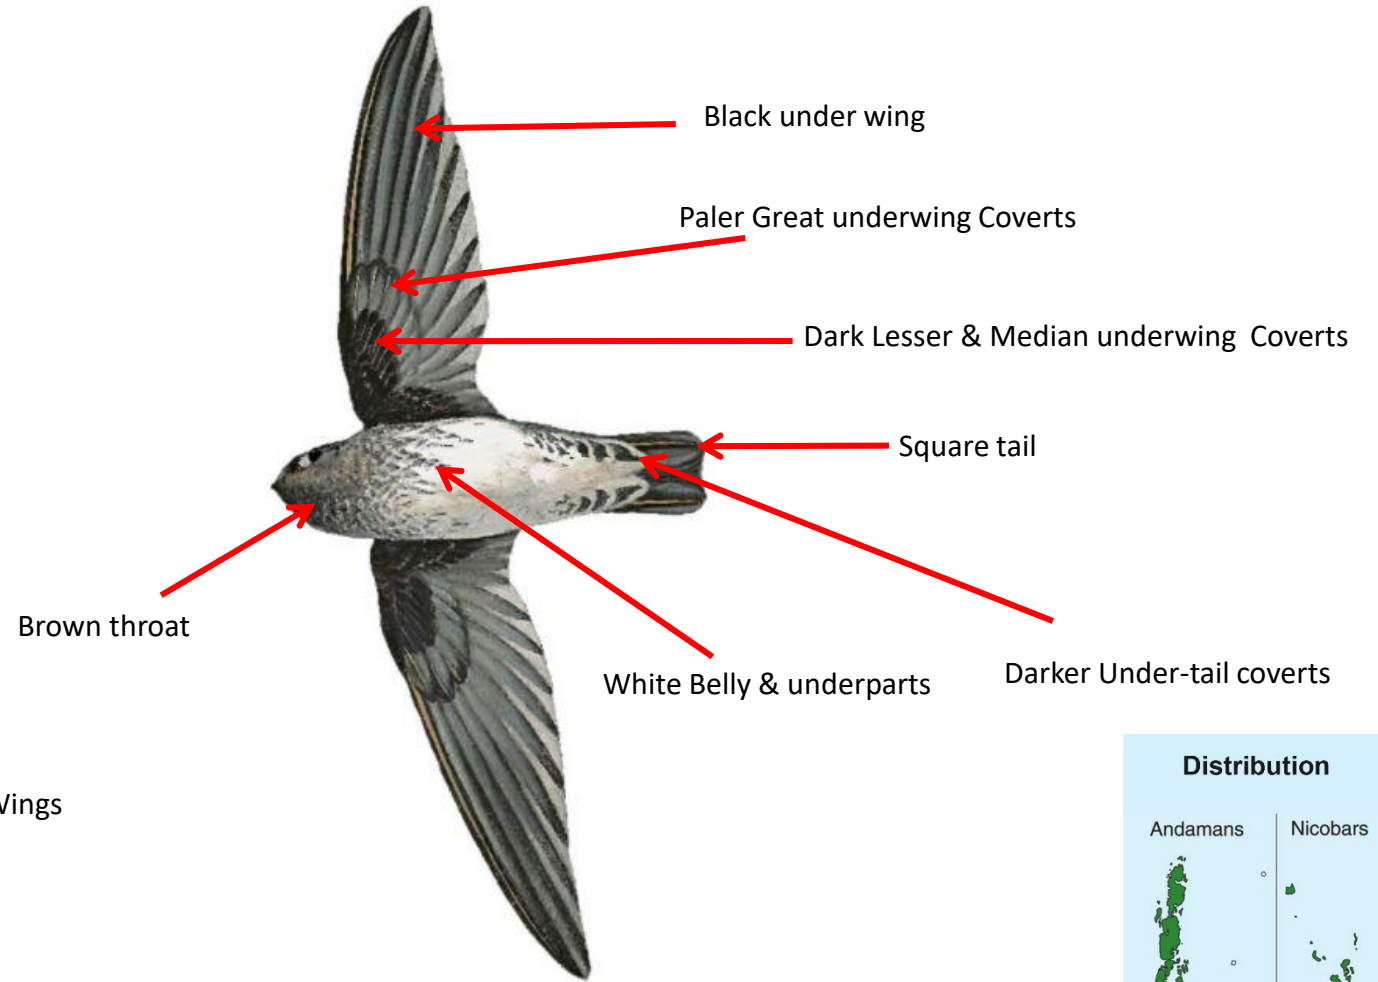

©www.ogaclinks.com

Reference : **Birds of Indian Subcontinent**
Inskipp and Grimmett
www.HBW.com

Fork-tailed Swift identification Tips

Fork-tailed Swift : *Apus pacificus*: Breeds in Himalayas & North East; Scattered winter visitor in Peninsular India

©www.ogaclinks.com

Important id point

Both the sexes are similar

Reference : **Birds of Indian Subcontinent**
Inskipp and Grimmett
www.HBW.com

Glossy Swiftlet identification Tips

Glossy Swiftlet : *Collocalia esculenta* : Resident of Andaman & Nicobar Islands in India

Important id point

Both the sexes are similar

Reference : *Birds of Indian Subcontinent*
Inskipp and Grimmett
www.HBW.com

Himalayan Swiftlet identification Tips

Himalayan Swiftlet : *Aerodramus brevirostris* : Resident of Himalayas & North East India

A. b. innominatus- Resident of Andaman Islands

Crown & head are Black

Brown Upperparts

Pale Rump Band

Bill is Black

Brown Coverts

Forked Brown tail

Brown Wings