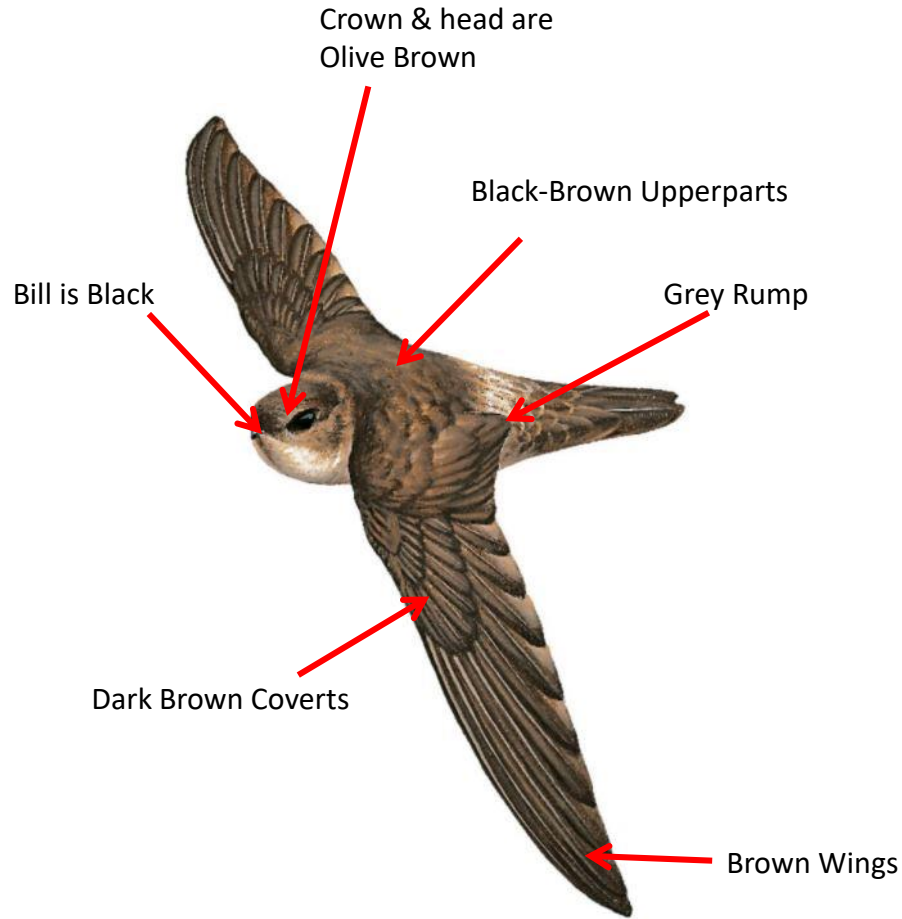

Belly and undertail-coverts whitish

Black-Brown Wings

Tail-streamers projecting well past folded wingtips

Male

Important id point

Difference from Male

Reference : Birds of Indian Subcontinent
Inskipp and Grimmett
www.HBW.com

Dark-rumped Swift identification Tips

Dark-rumped Swift : *Apus acuticauda*: resident of Meghalaya & Mizoram in India

Important id point

Both the sexes are similar

Reference : *Birds of Indian Subcontinent*
Inskipp and Grimmett
www.HBW.com

Edible-Nest swiftlet (White-nest Swiftlet) identification Tips

Edible-Nest swiftlet (White-nest Swiftlet) : *Collocalia fuciphaga* : Resident of Andaman & Nicobar Islands in India

Important id point

Both the sexes are similar

©www.ogaclinks.com

Reference : **Birds of Indian Subcontinent**
Inskipp and Grimmett
www.HBW.com

Fork-tailed Swift identification Tips

Fork-tailed Swift : *Apus pacificus*: Breeds in Himalayas & North East; Scattered winter visitor in Peninsular India