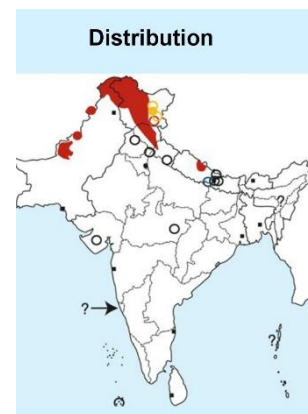

C. b. infumatus – Resident of North East India

©www.ogaclicks.com

Important id point
Difference from Nominate
Both the sexes are similar

Reference : **Birds of Indian Subcontinent**
Inskipp and Grimmett
www.HBW.com

Common Swift identification Tips

Common Swift: *Apus apus*: Summer visitor in Jammu & Kashmir, Ladhak, Himachal & Uttarakhand in India

Important id point

Both the sexes are similar

Crested- tree Swift identification Tips