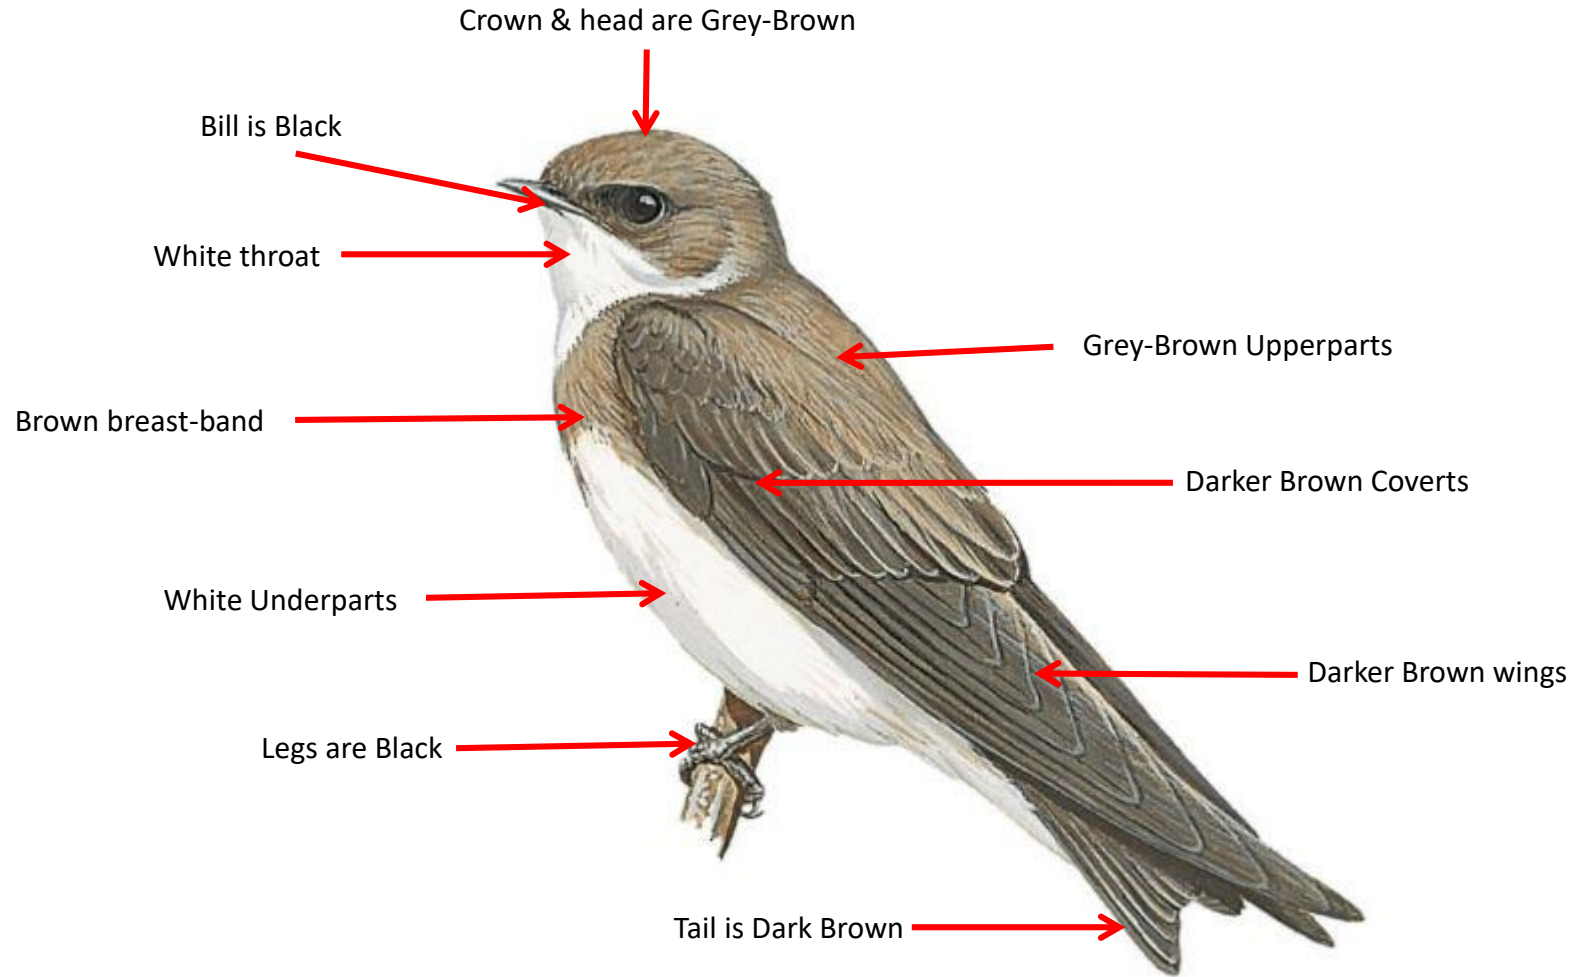

Pale Sand Martin : *Riparia diluta*: Winter Visitor in Gujarat & Sporadic in North India

Important id point

Both the sexes are similar

Plain Martin identification Tips

Plain Martin : *Riparia paludicola* : Resident of North & Central India

Distribution

Important id point

Both the sexes are similar

Sand Martin identification Tips

Sand Martin : *Riparia riparia*: Winter Visitor in North East India

Important id point

Both the sexes are similar

SWIFTS

Alpine Swift identification Tips

Alpine Swift: *Apus melba* : Breeds in Himalayas ; Resident of Western Ghats in India

Olive-Brown Upperparts

Crown & head are Olive Brown

Shallowly forked Brown tail

Olive-Brown Wings

Crown & head are Olive Brown

Bill is Black

White throat

Olive Brown breast-band

Darker Outer wing

Dark Brown Covers

Shallowly forked Brown tail

White Underparts