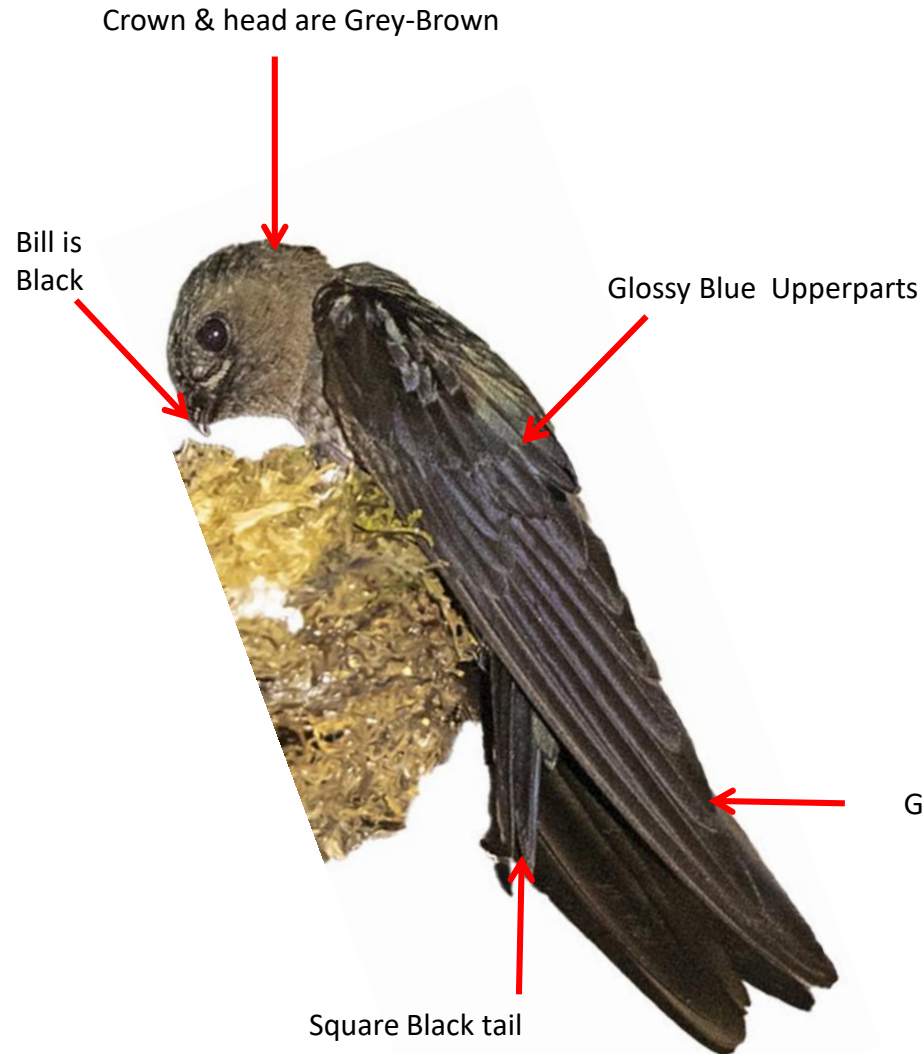

©www.ogaclinks.com

Reference : **Birds of Indian Subcontinent**
Inskipp and Grimmett
www.HBW.com

Fork-tailed Swift identification Tips

Fork-tailed Swift : *Apus pacificus*: Breeds in Himalayas & North East; Scattered winter visitor in Peninsular India

Important id point

Both the sexes are similar

Reference : *Birds of Indian Subcontinent*
Inskipp and Grimmett
www.HBW.com

Himalayan Swiftlet identification Tips

Himalayan Swiftlet : *Aerodramus brevirostris* : Resident of Himalayas & North East India

A. b. innominatus- Resident of Andaman Islands

Crown & head are Black

Brown Upperparts

Pale Rump Band

Bill is Black

Brown Coverts

Forked Brown tail

Brown Wings