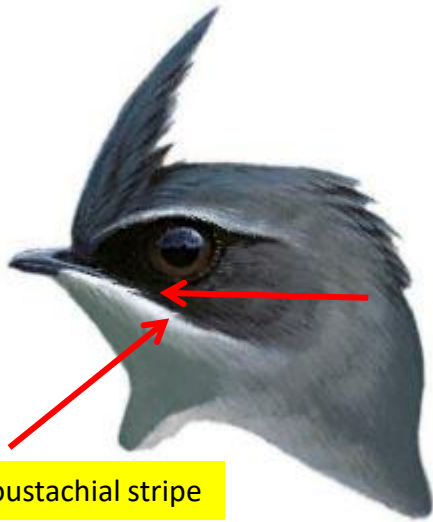

Crested- tree Swift identification Tips

Crested- tree Swift: *Hemiprocne coronata* : Resident of Peninsular , Central & East India

Lores black, finely bordered white above

Crest dark greenish-blue

Bill is Black

Pale Green-Grey Head & Crown

Grey throat

Rufous Ear Coverts

Rufous Moustachial area

Grey Breast

Pale Green-Grey Upperparts

Wing-coverts glossy greenish-black

Grey-Black ear-coverts and cheeks

White moustachial stripe

Female

Belly and undertail-coverts whitish

Black-Brown Wings

Tail-streamers projecting well past folded wingtips

Male