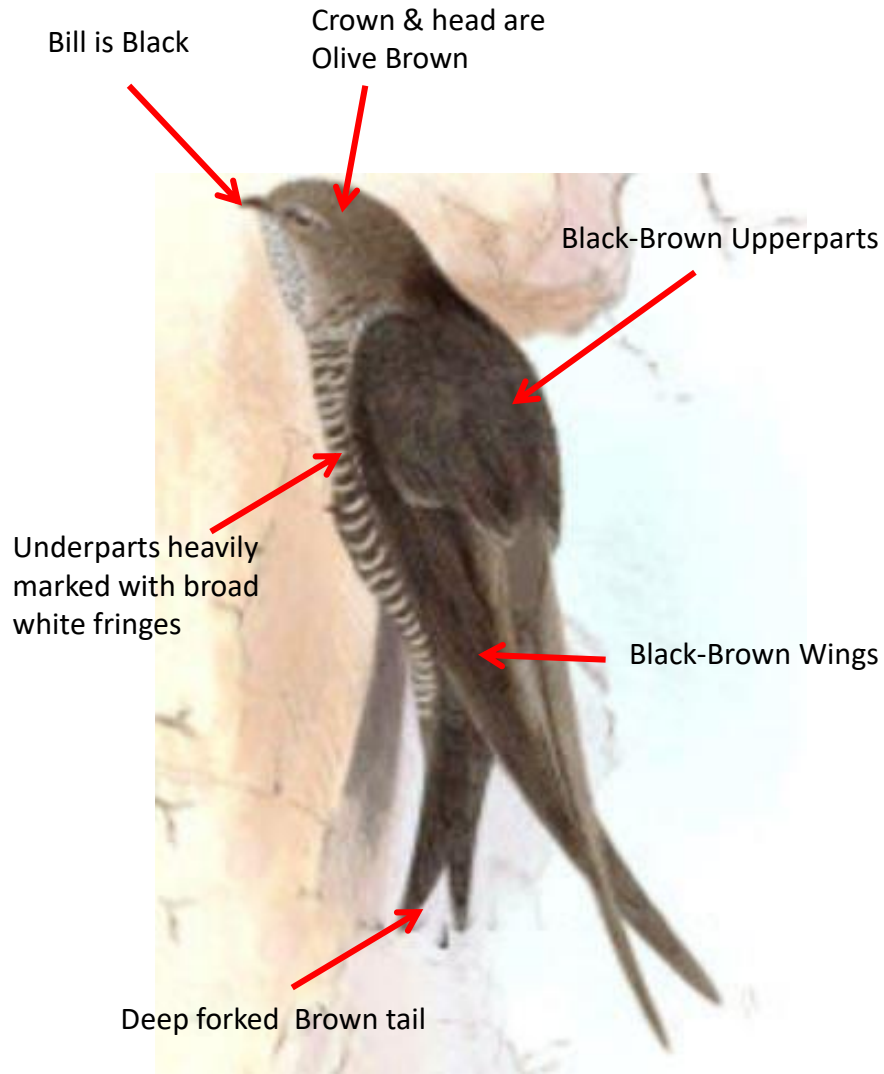

Dark-rumped Swift identification Tips

Dark-rumped Swift : *Apus acuticauda*: resident of Meghalaya & Mizoram in India

Important id point

Both the sexes are similar

Reference : *Birds of Indian Subcontinent*
Inskipp and Grimmett
www.HBW.com