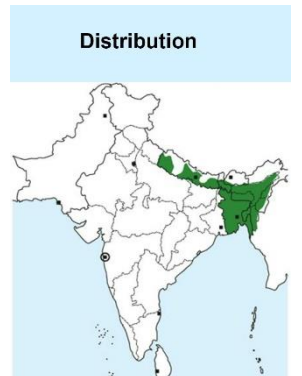

House Swift identification Tips

House Swift : *Apus nipalensis*: Resident of Himalayas & North East India

©www.ogaclinks.com

Important id point

Both the sexes are similar

Reference : **Birds of Indian Subcontinent**
Inskipp and Grimmett
www.HBW.com