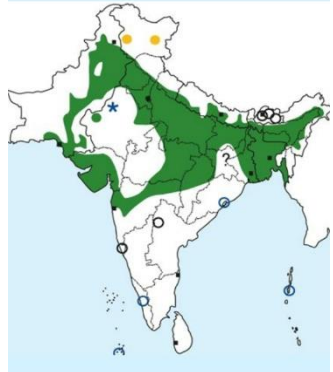

Nepal House Martin identification Tips

Nepal House Martin : *Delichon nipalense* : Resident of Himalayas & hills of North East India

Distribution

Important id point

Both the sexes are similar

Pale Sand Martin identification Tips

Pale Sand Martin : *Riparia diluta*: Winter Visitor in Gujarat & Sporadic in North India

Important id point

Both the sexes are similar

Plain Martin identification Tips

Plain Martin : *Riparia paludicola* : Resident of North & Central India

Distribution

Important id point

Both the sexes are similar

Sand Martin identification Tips

Sand Martin : *Riparia riparia*: Winter Visitor in North East India

Important id point

Both the sexes are similar

SWIFTS