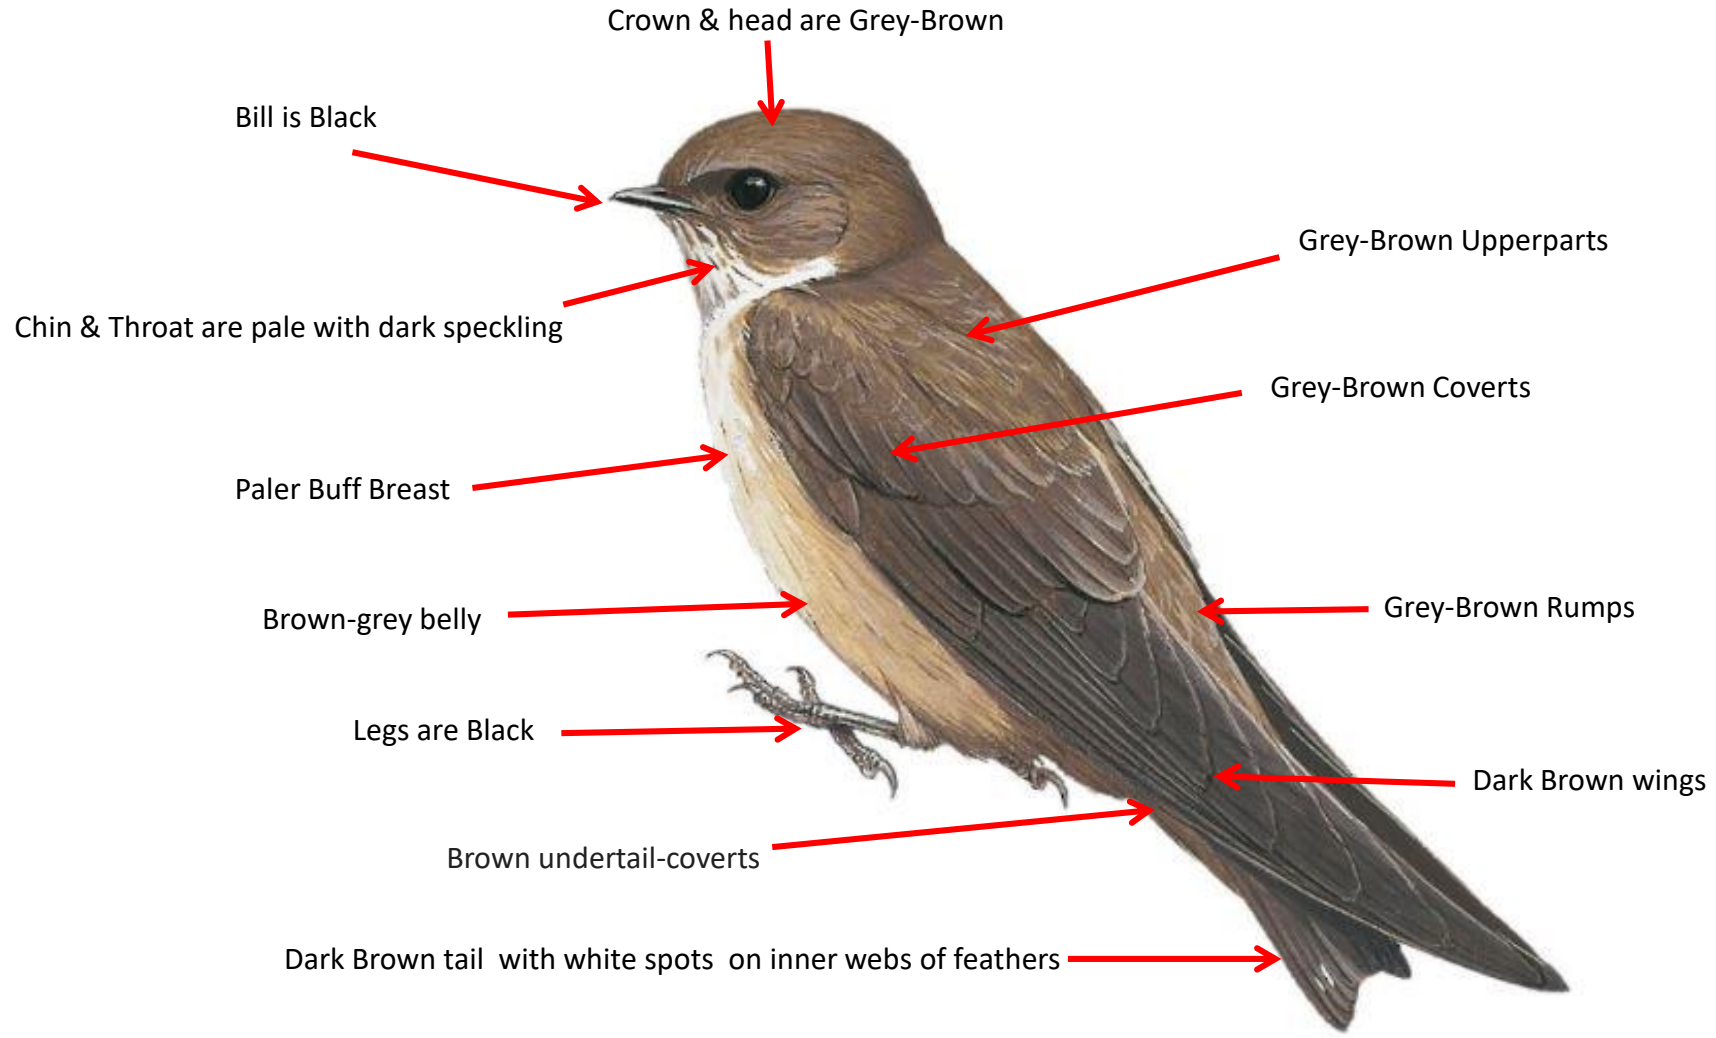

MARTINS

Asian House Martin identification Tips

Asian House Martin : *Delichon dasypus*: Resident of Himalayas India

Important id point

Both the sexes are similar

Common House Martin identification Tips

Common House Martin : *Delichon urbicum*: Breed in Himalayas in North India

Important id point

Both the sexes are similar

Dusky Crag Martin identification Tips

Dusky Crag Martin : *Ptyonoprogne concolor* : Widespread Resident of North ,West & Peninsular India

Important id point

Both the sexes are similar

Eurasian Crag Martin identification Tips

Eurasian Crag Martin : *Ptyonoprogne rupestris*: Breeds in Himalayas ; winter visitor in Western Ghats in India

Important id point

Both the sexes are similar

Reference : **Birds of Indian Subcontinent**
Inskipp and Grimmett
www.HBW.com

Pale Sand Martin : *Riparia diluta*: Winter Visitor in Gujarat & Sporadic in North India

Important id point

Both the sexes are similar

Plain Martin identification Tips

Plain Martin : *Riparia paludicola* : Resident of North & Central India