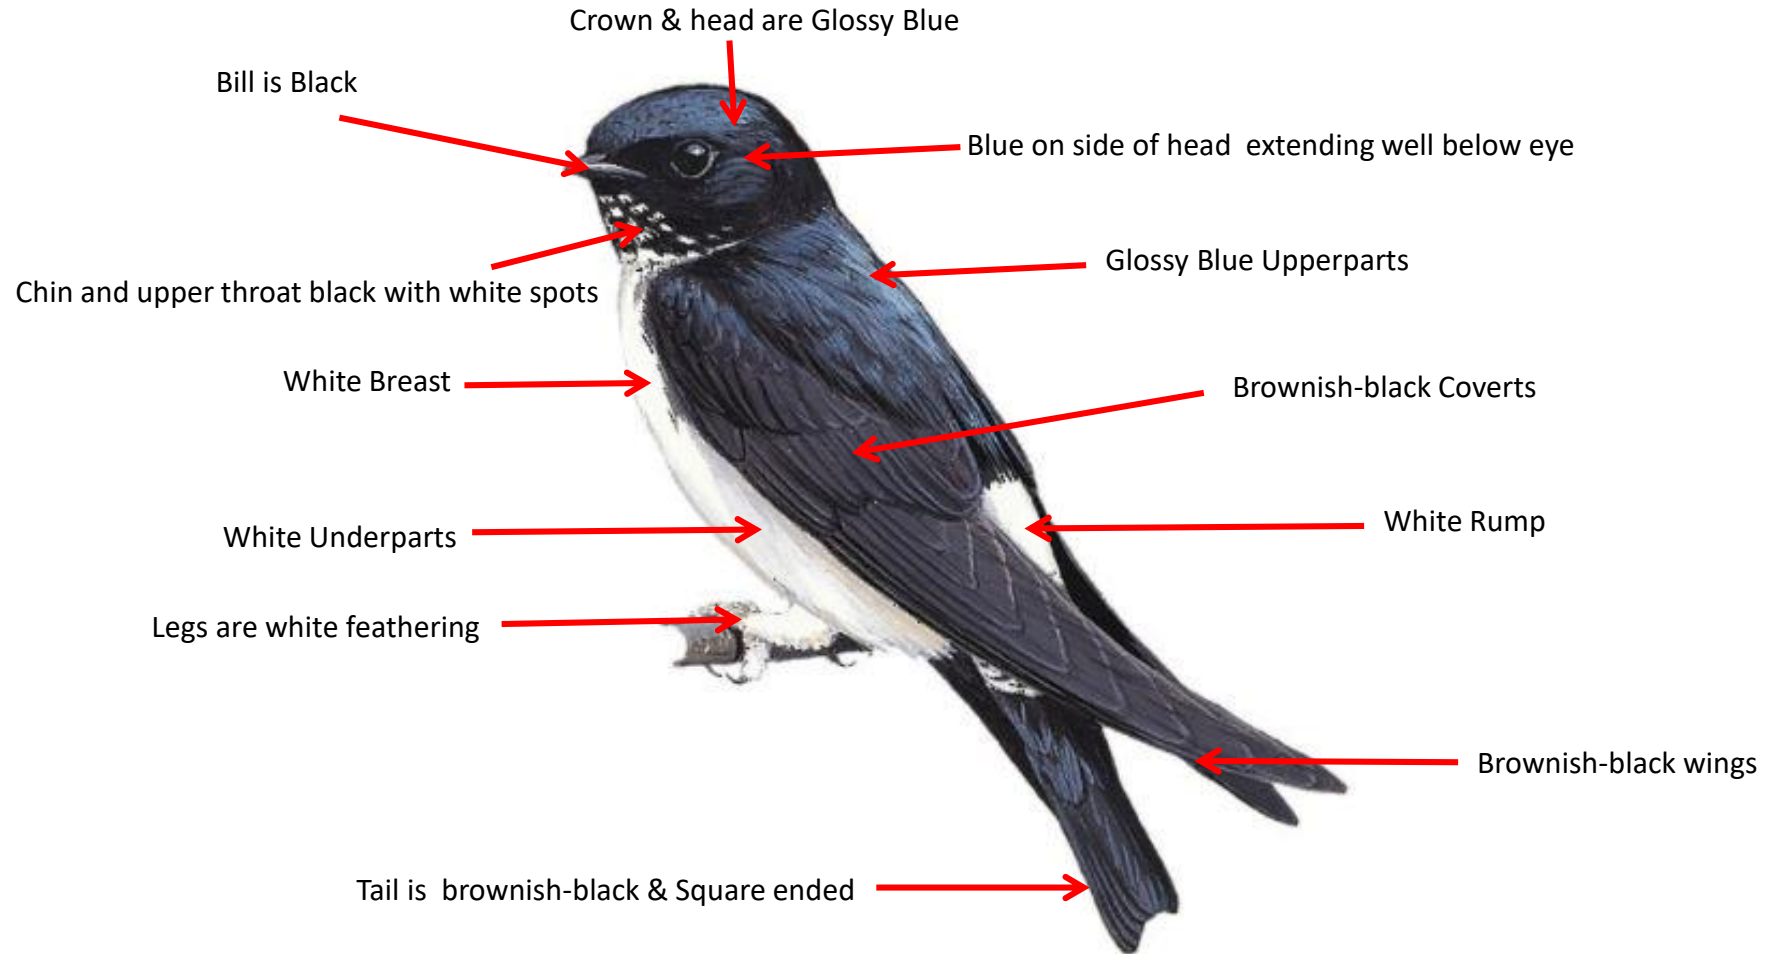

Important id point

Both the sexes are similar

Dusky Crag Martin identification Tips

Dusky Crag Martin : *Ptyonoprogne concolor* : Widespread Resident of North ,West & Peninsular India

Important id point

Both the sexes are similar

Eurasian Crag Martin identification Tips

Eurasian Crag Martin : *Ptyonoprogne rupestris*: Breeds in Himalayas ; winter visitor in Western Ghats in India

Important id point

Both the sexes are similar

Reference : **Birds of Indian Subcontinent**
Inskipp and Grimmett
www.HBW.com

Nepal House Martin identification Tips

Nepal House Martin : *Delichon nipalense* : Resident of Himalayas & hills of North East India

Distribution

Important id point

Both the sexes are similar

Pale Sand Martin identification Tips

Pale Sand Martin : *Riparia diluta*: Winter Visitor in Gujarat & Sporadic in North India

Important id point

Both the sexes are similar

Plain Martin identification Tips

Plain Martin : *Riparia paludicola* : Resident of North & Central India