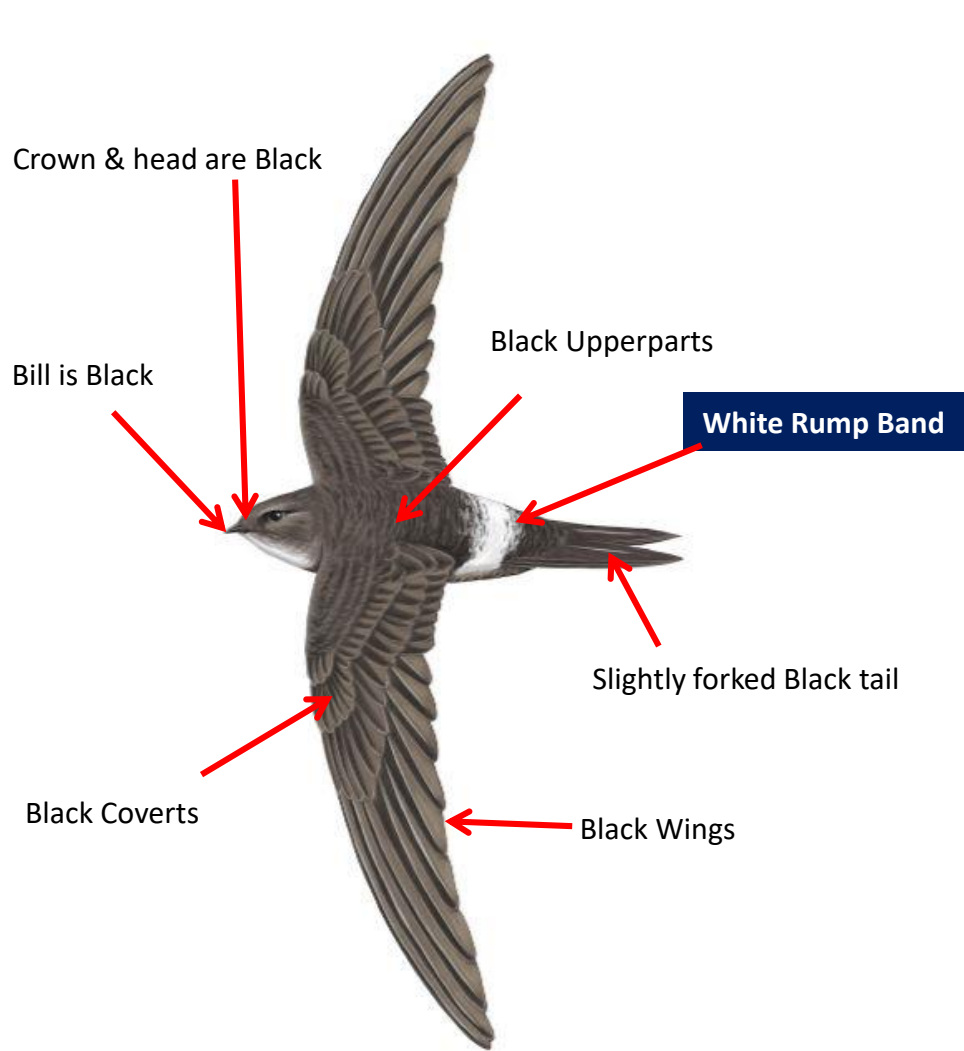

Belly and undertail-coverts whitish

Black-Brown Wings

Tail-streamers projecting well past folded wingtips

Male

Important id point

Difference from Male

Reference : Birds of Indian Subcontinent
Inskipp and Grimmett
www.HBW.com

Dark-rumped Swift identification Tips

Dark-rumped Swift : *Apus acuticauda*: resident of Meghalaya & Mizoram in India

Important id point

Both the sexes are similar

Reference : *Birds of Indian Subcontinent*
Inskipp and Grimmett
www.HBW.com

Edible-Nest swiftlet (White-nest Swiftlet) identification Tips

Edible-Nest swiftlet (White-nest Swiftlet) : *Collocalia fuciphaga* : Resident of Andaman & Nicobar Islands in India

Important id point

Both the sexes are similar

©www.ogaclinks.com

Reference : **Birds of Indian Subcontinent**
Inskipp and Grimmett
www.HBW.com

Fork-tailed Swift identification Tips

Fork-tailed Swift : *Apus pacificus*: Breeds in Himalayas & North East; Scattered winter visitor in Peninsular India