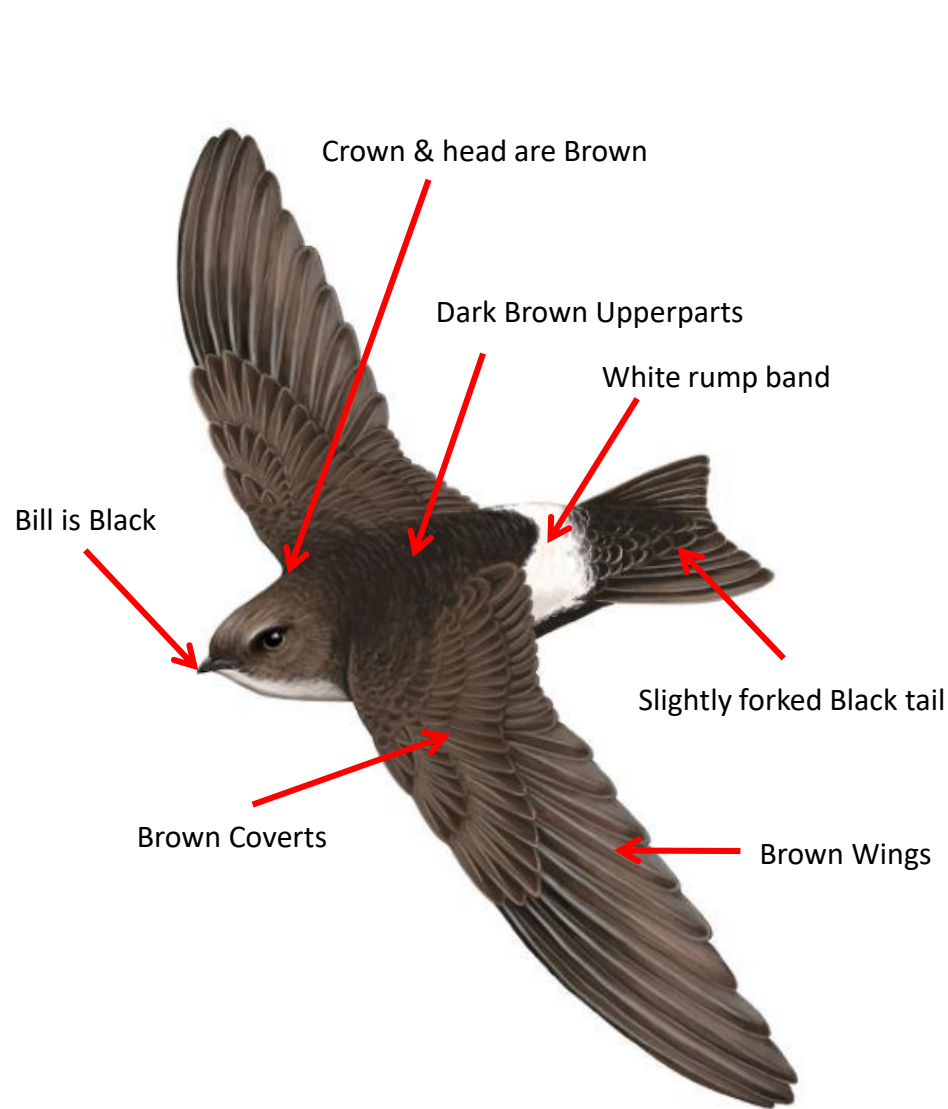

House Swift identification Tips

House Swift : *Apus nipalensis*: Resident of Himalayas & North East India

©www.ogaclinks.com

Important id point

Both the sexes are similar

Reference : **Birds of Indian Subcontinent**
Inskipp and Grimmett
www.HBW.com