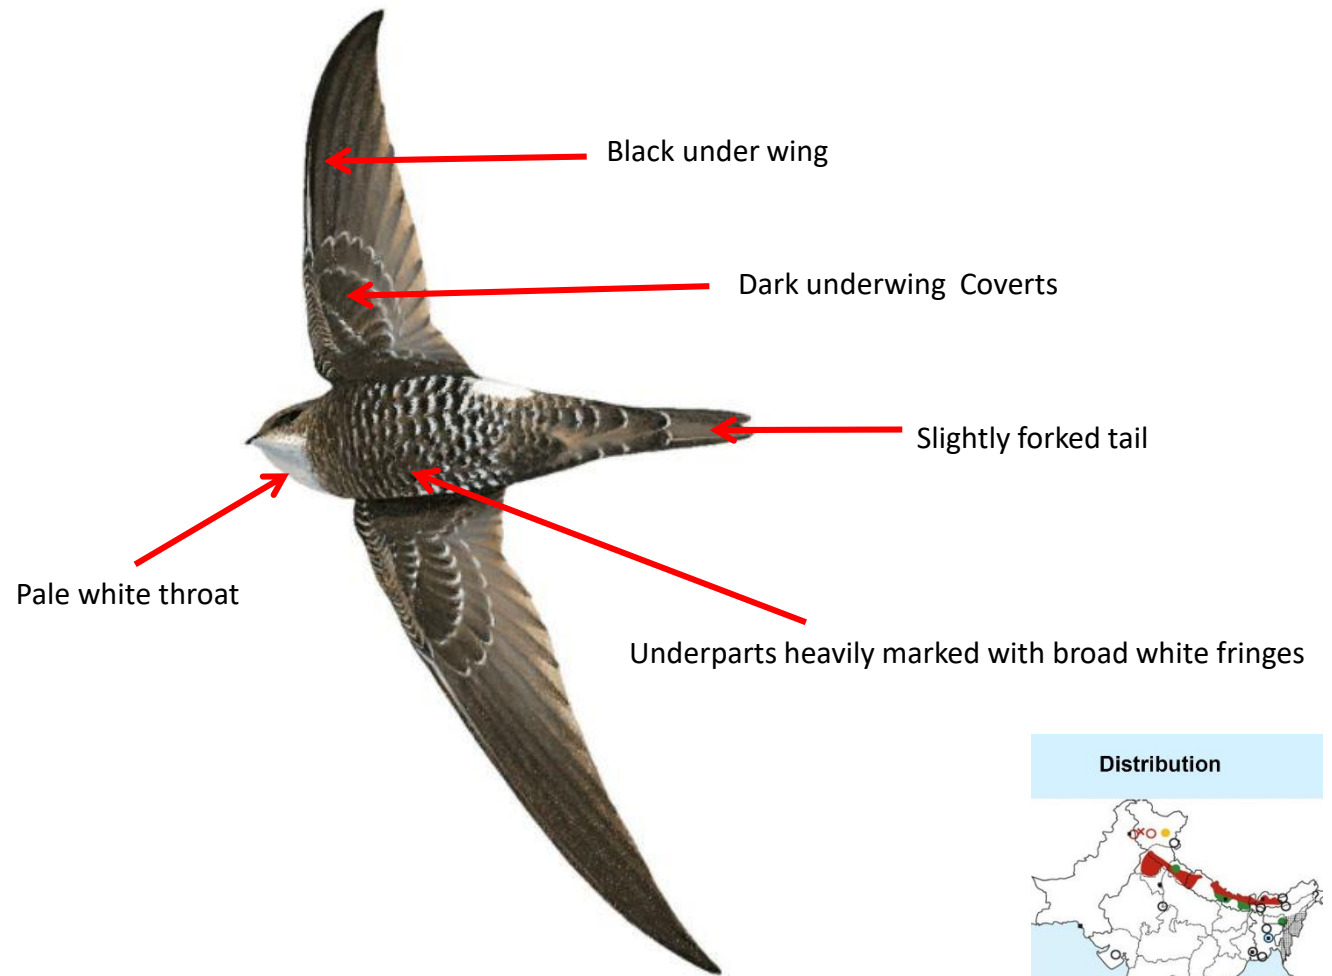

Belly and undertail-coverts whitish

Black-Brown Wings

Tail-streamers projecting well past folded wingtips

Male

Important id point

Difference from Male

Reference : Birds of Indian Subcontinent
Inskipp and Grimmett
www.HBW.com

Edible-Nest swiftlet (White-nest Swiftlet) identification Tips

Edible-Nest swiftlet (White-nest Swiftlet) : *Collocalia fuciphaga* : Resident of Andaman & Nicobar Islands in India

Important id point

Both the sexes are similar

©www.ogaclinks.com

Reference : **Birds of Indian Subcontinent**
Inskipp and Grimmett
www.HBW.com

Fork-tailed Swift identification Tips

Fork-tailed Swift : *Apus pacificus*: Breeds in Himalayas & North East; Scattered winter visitor in Peninsular India