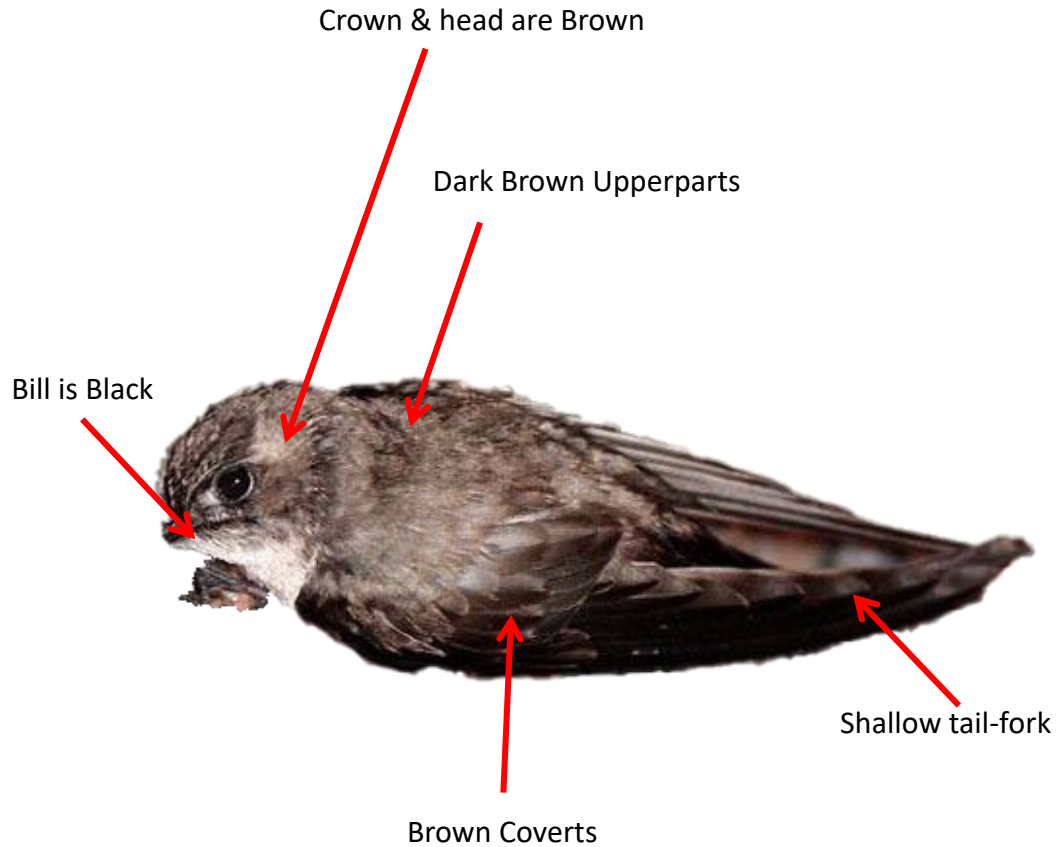

Indian Swiftlet identification Tips

Indian Swiftlet : *Collocalia unicolor* : Resident of Western Ghats in India