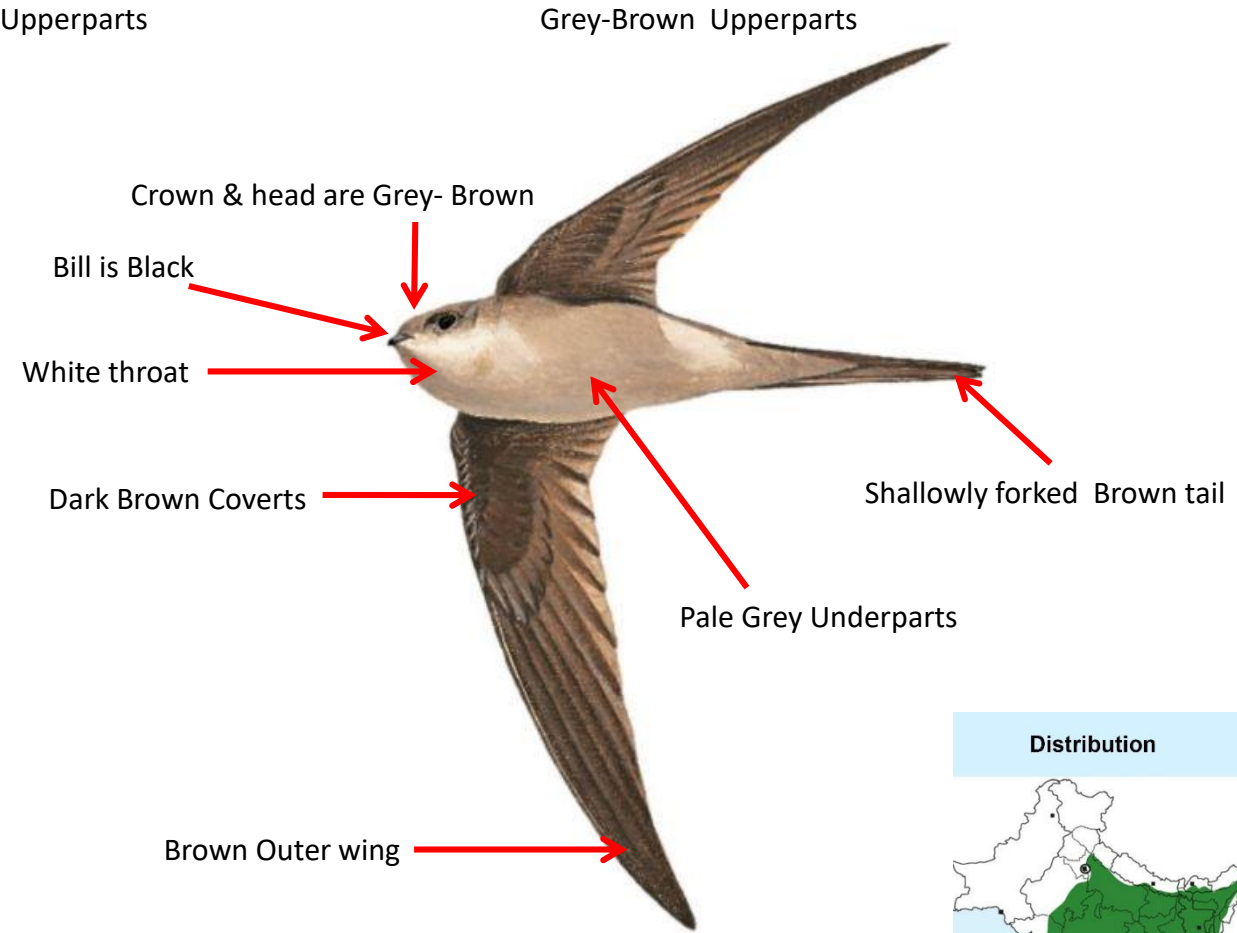

Pale Sand Martin : *Riparia diluta*: Winter Visitor in Gujarat & Sporadic in North India

Important id point

Both the sexes are similar

Plain Martin identification Tips

Plain Martin : *Riparia paludicola* : Resident of North & Central India

Crown & head are Olive Brown

Bill is Black

White throat

Olive Brown breast-band

Darker Outer wing

Dark Brown Covers

Shallowly forked Brown tail

White Underparts

Brown Undertail-covers

Distribution

Important id point

Both the sexes are similar

Reference : **Birds of Indian Subcontinent**
Inskipp and Grimmett
www.HBW.com

Asian Palm Swift identification Tips

Asian Palm Swift : *Cypsiurus balasiensis* : Widespread resident in India (Except North & North West)

C. b. infumatus – Resident of North East India

©www.ogaclicks.com

Important id point
Difference from Nominate
Both the sexes are similar

Reference : **Birds of Indian Subcontinent**
Inskipp and Grimmett
www.HBW.com