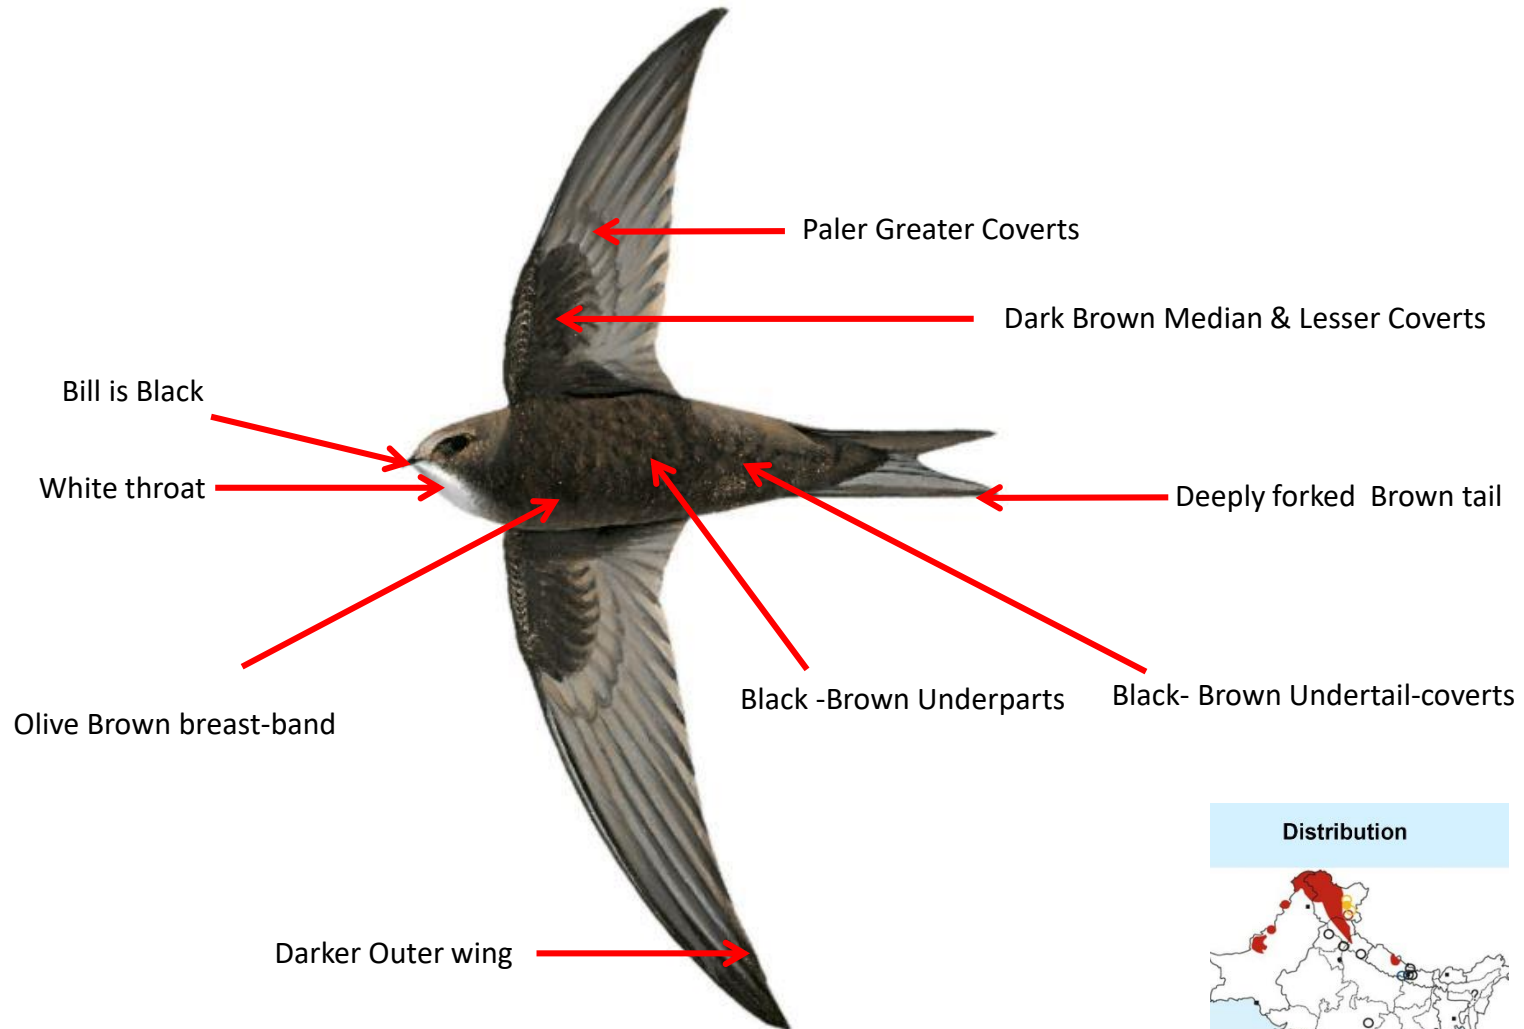

Crown & head are Olive Brown

Bill is Black

White throat

Olive Brown breast-band

Darker Outer wing

Dark Brown Covers

Shallowly forked Brown tail

White Underparts

Brown Undertail-covers

Distribution

Important id point

Both the sexes are similar

Reference : **Birds of Indian Subcontinent**
Inskipp and Grimmett
www.HBW.com

Asian Palm Swift identification Tips

Asian Palm Swift : *Cypsiurus balasiensis* : Widespread resident in India (Except North & North West)

C. b. infumatus – Resident of North East India

©www.ogaclicks.com

Important id point
Difference from Nominate
Both the sexes are similar

Reference : **Birds of Indian Subcontinent**
Inskipp and Grimmett
www.HBW.com

Common Swift identification Tips

Common Swift: *Apus apus*: Summer visitor in Jammu & Kashmir, Ladhak, Himachal & Uttarakhand in India

Important id point

Both the sexes are similar

Crested- tree Swift identification Tips