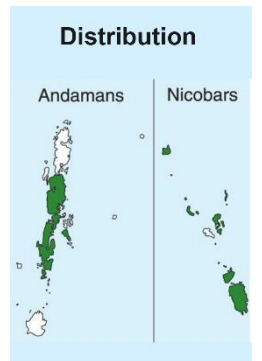

Belly and undertail-coverts whitish

Black-Brown Wings

Tail-streamers projecting well past folded wingtips

Male

Important id point

Difference from Male

Reference : Birds of Indian Subcontinent
Inskipp and Grimmett
www.HBW.com

Dark-rumped Swift identification Tips

Dark-rumped Swift : *Apus acuticauda*: resident of Meghalaya & Mizoram in India

Important id point

Both the sexes are similar

Reference : *Birds of Indian Subcontinent*
Inskipp and Grimmett
www.HBW.com

Edible-Nest swiftlet (White-nest Swiftlet) identification Tips

Edible-Nest swiftlet (White-nest Swiftlet) : *Collocalia fuciphaga* : Resident of Andaman & Nicobar Islands in India

Important id point

Both the sexes are similar