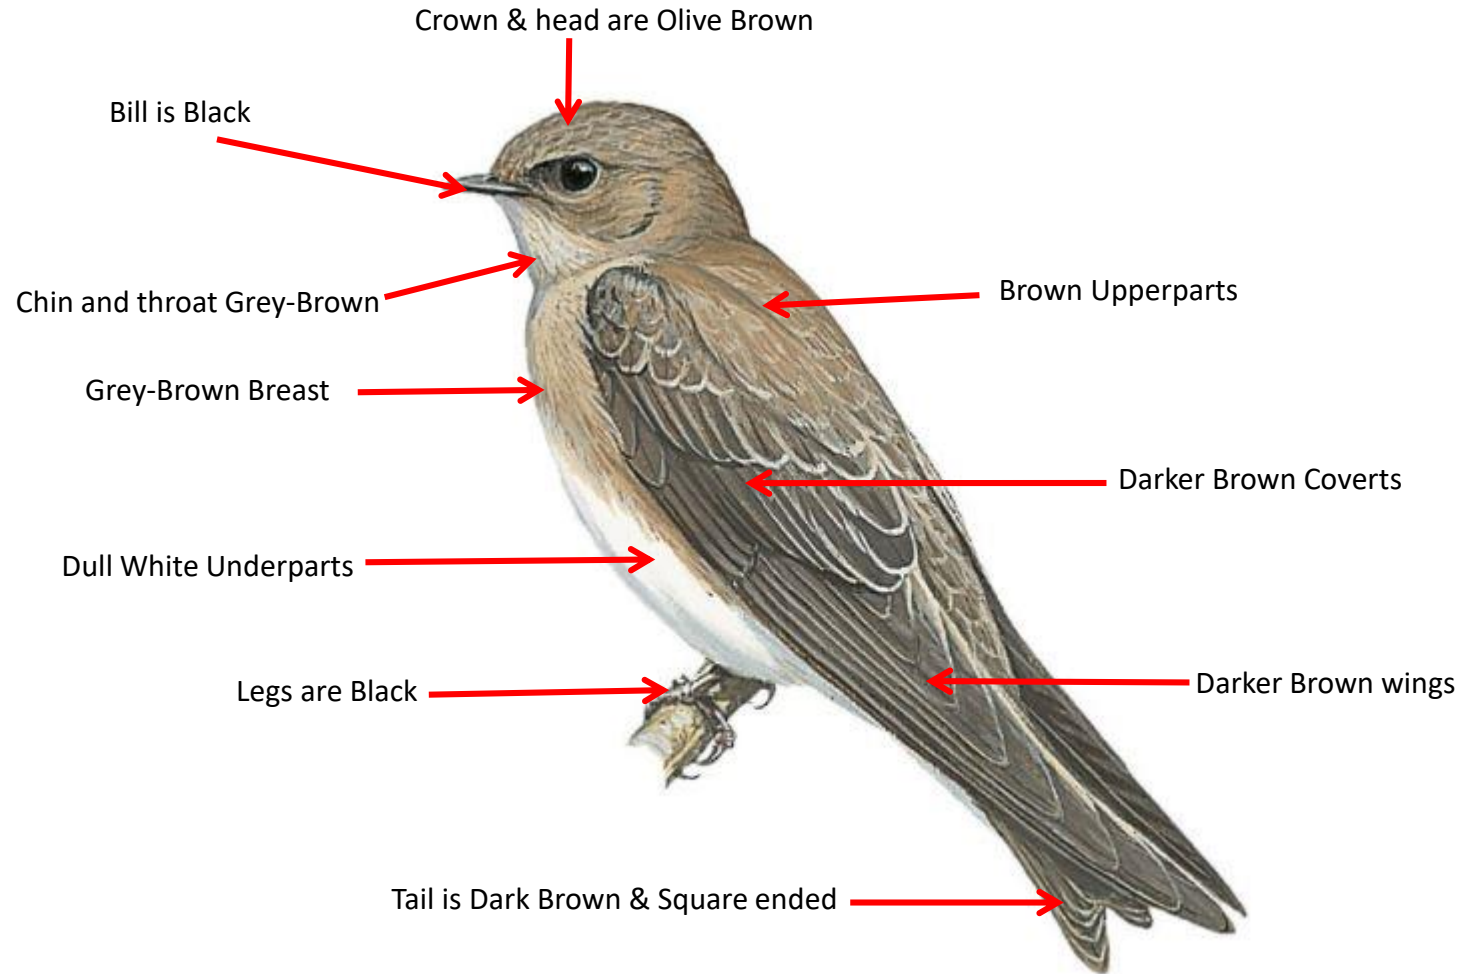

Nepal House Martin identification Tips

Nepal House Martin : *Delichon nipalense* : Resident of Himalayas & hills of North East India

Distribution

Important id point

Both the sexes are similar

Pale Sand Martin identification Tips

Pale Sand Martin : *Riparia diluta*: Winter Visitor in Gujarat & Sporadic in North India

Important id point

Both the sexes are similar

Plain Martin identification Tips

Plain Martin : *Riparia paludicola* : Resident of North & Central India

Distribution

Important id point

Both the sexes are similar

Sand Martin identification Tips

Sand Martin : *Riparia riparia*: Winter Visitor in North East India

Important id point

Both the sexes are similar

SWIFTS

Crown & head are Olive Brown

Bill is Black

White throat

Olive Brown breast-band

Darker Outer wing

Dark Brown Covers

Shallowly forked Brown tail

White Underparts