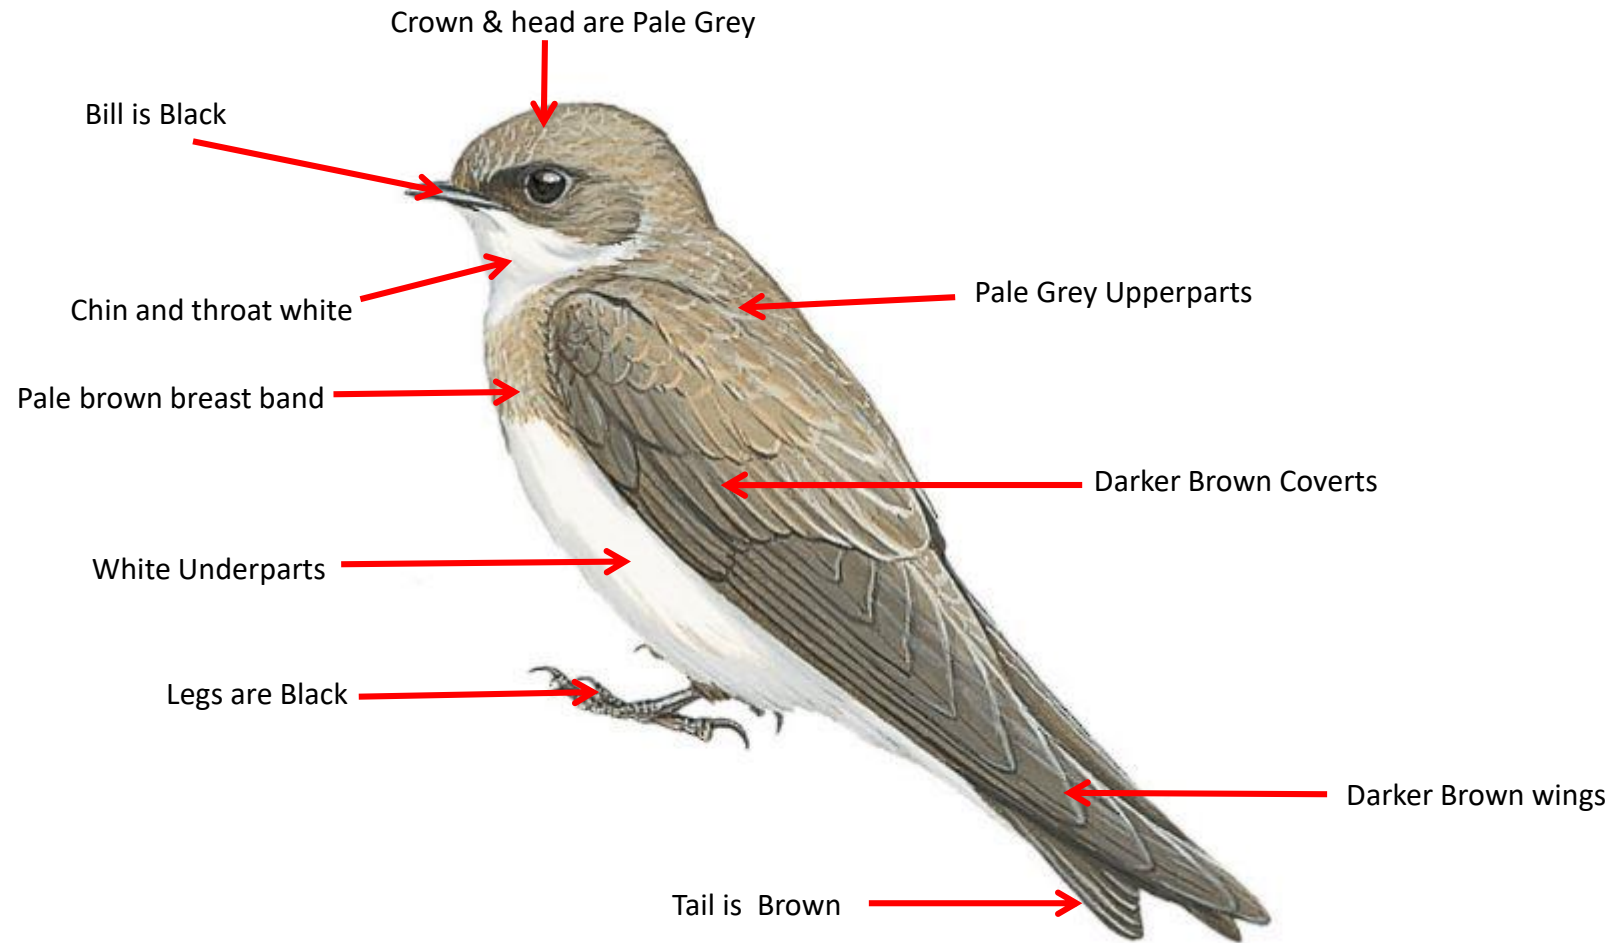

Eurasian Crag Martin identification Tips

Eurasian Crag Martin : *Ptyonoprogne rupestris*: Breeds in Himalayas ; winter visitor in Western Ghats in India

Important id point

Both the sexes are similar

Reference : **Birds of Indian Subcontinent**
Inskipp and Grimmett
www.HBW.com

Nepal House Martin identification Tips

Nepal House Martin : *Delichon nipalense* : Resident of Himalayas & hills of North East India

Distribution

Important id point

Both the sexes are similar

Pale Sand Martin identification Tips

Pale Sand Martin : *Riparia diluta*: Winter Visitor in Gujarat & Sporadic in North India

Important id point

Both the sexes are similar

Plain Martin identification Tips

Plain Martin : *Riparia paludicola* : Resident of North & Central India

Distribution

Important id point

Both the sexes are similar

Sand Martin identification Tips

Sand Martin : *Riparia riparia*: Winter Visitor in North East India

Important id point

Both the sexes are similar

SWIFTS