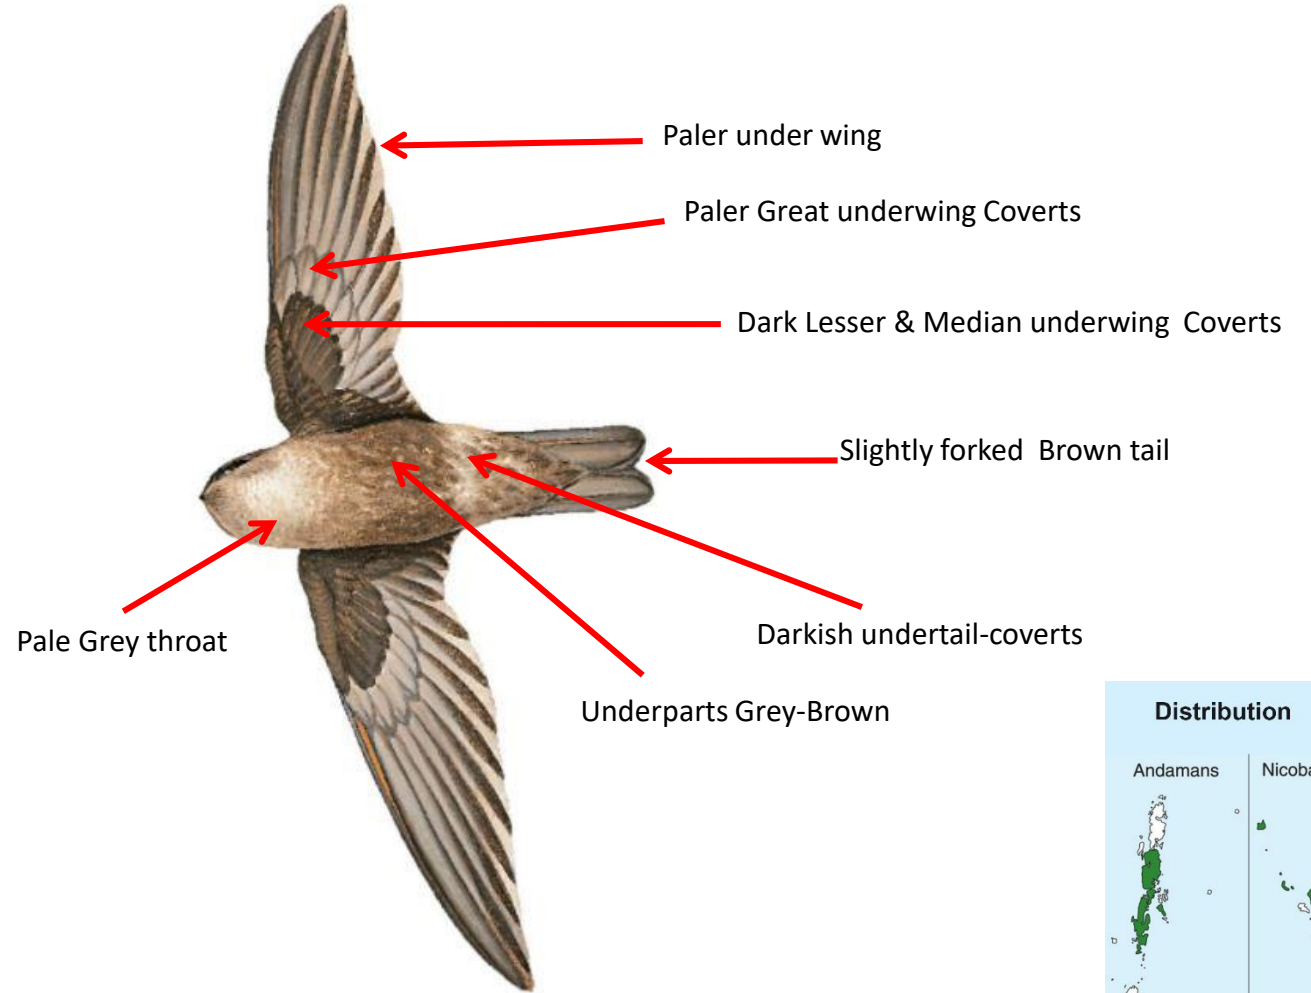

Belly and undertail-coverts whitish

Black-Brown Wings

Tail-streamers projecting well past folded wingtips

Male

Important id point

Difference from Male

Reference : Birds of Indian Subcontinent
Inskipp and Grimmett
www.HBW.com

Dark-rumped Swift identification Tips

Dark-rumped Swift : *Apus acuticauda*: resident of Meghalaya & Mizoram in India

Important id point

Both the sexes are similar

Reference : *Birds of Indian Subcontinent*
Inskipp and Grimmett
www.HBW.com

Edible-Nest swiftlet (White-nest Swiftlet) identification Tips

Edible-Nest swiftlet (White-nest Swiftlet) : *Collocalia fuciphaga* : Resident of Andaman & Nicobar Islands in India

Important id point

Both the sexes are similar

©www.ogaclinks.com

Reference : **Birds of Indian Subcontinent**
Inskipp and Grimmett
www.HBW.com

Fork-tailed Swift identification Tips

Fork-tailed Swift : *Apus pacificus*: Breeds in Himalayas & North East; Scattered winter visitor in Peninsular India