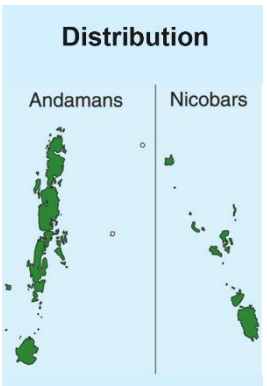

©www.ogaclinks.com

Reference : **Birds of Indian Subcontinent**
Inskipp and Grimmett
www.HBW.com

Fork-tailed Swift identification Tips

Fork-tailed Swift : *Apus pacificus*: Breeds in Himalayas & North East; Scattered winter visitor in Peninsular India

©www.ogaclinks.com

Important id point

Both the sexes are similar

Reference : **Birds of Indian Subcontinent**
Inskipp and Grimmett
www.HBW.com

Glossy Swiftlet identification Tips

Glossy Swiftlet : *Collocalia esculenta* : Resident of Andaman & Nicobar Islands in India

Important id point

Both the sexes are similar

Reference : *Birds of Indian Subcontinent*
Inskipp and Grimmett
www.HBW.com

Himalayan Swiftlet identification Tips

Himalayan Swiftlet : *Aerodramus brevirostris* : Resident of Himalayas & North East India