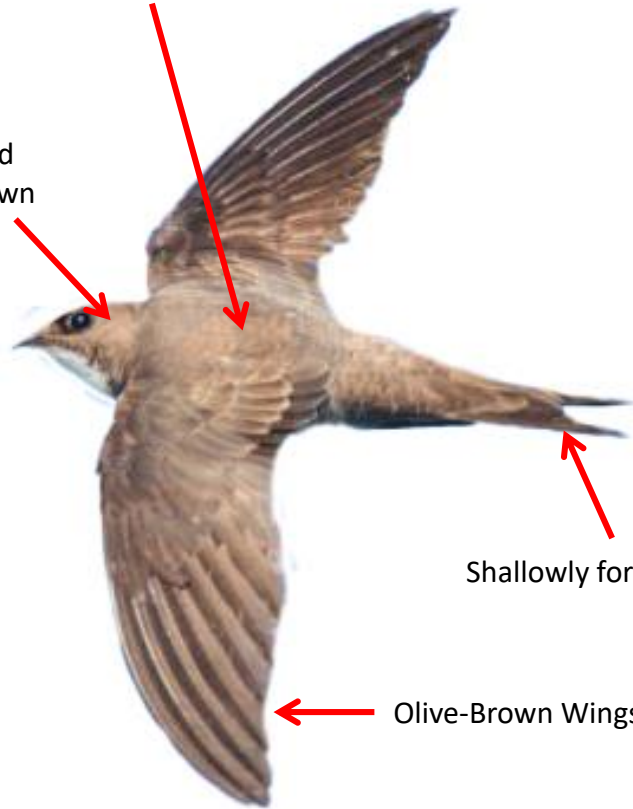

Pale Sand Martin : *Riparia diluta*: Winter Visitor in Gujarat & Sporadic in North India

Important id point

Both the sexes are similar

Plain Martin identification Tips

Plain Martin : *Riparia paludicola* : Resident of North & Central India

Distribution

Important id point

Both the sexes are similar

Sand Martin identification Tips

Sand Martin : *Riparia riparia*: Winter Visitor in North East India

Important id point

Both the sexes are similar

SWIFTS

Alpine Swift identification Tips

Alpine Swift: *Apus melba* : Breeds in Himalayas ; Resident of Western Ghats in India

Olive-Brown Upperparts

Crown & head are Olive Brown

Shallowly forked Brown tail

Olive-Brown Wings