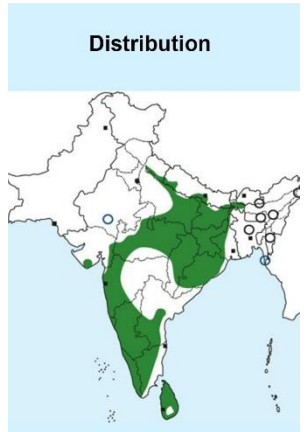

Rufous Ear Coverts

Rufous Moustachial area

Grey Breast

Pale Green-Grey Upperparts

Wing-coverts glossy greenish-black

Grey-Black ear-coverts and cheeks

White moustachial stripe

Female

Belly and undertail-coverts whitish

Black-Brown Wings

Tail-streamers projecting well past folded wingtips

Male

Important id point

Difference from Male

Reference : Birds of Indian Subcontinent
Inskipp and Grimmett
www.HBW.com