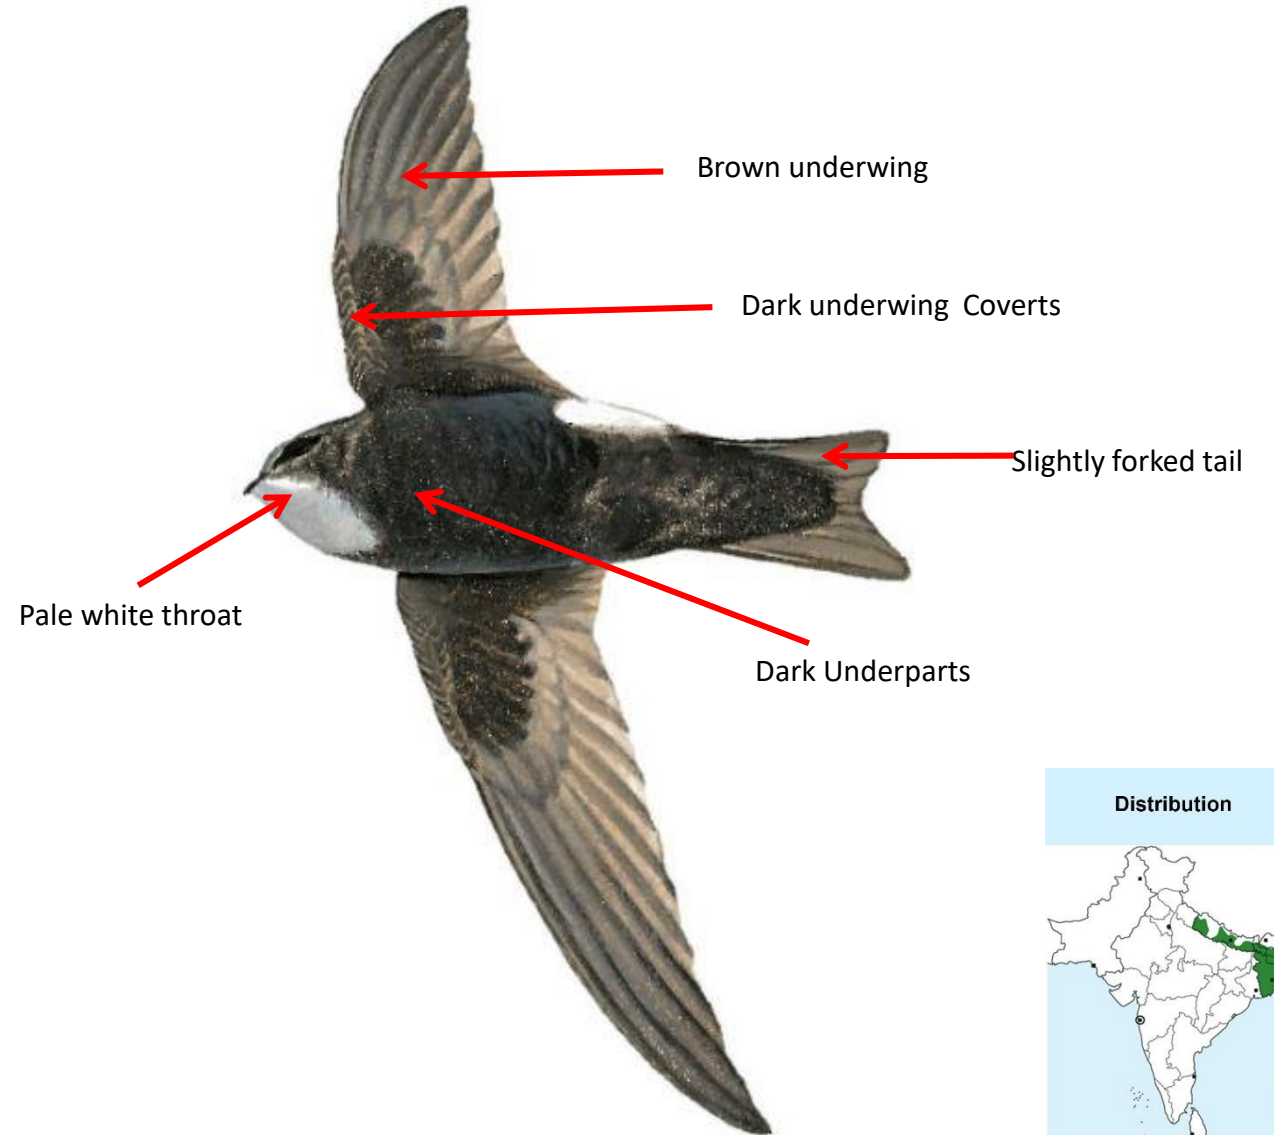

House Swift identification Tips

House Swift : *Apus nipalensis*: Resident of Himalayas & North East India

©www.ogaclinks.com

Important id point

Both the sexes are similar

Reference : **Birds of Indian Subcontinent**
Inskipp and Grimmett
www.HBW.com