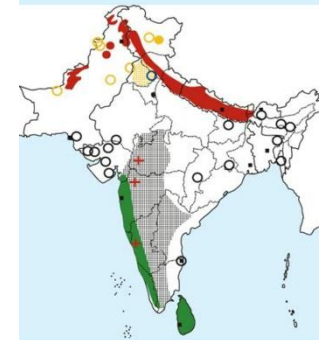

Important id point

Both the sexes are similar

Reference : **Birds of Indian Subcontinent**
Inskipp and Grimmett
www.HBW.com