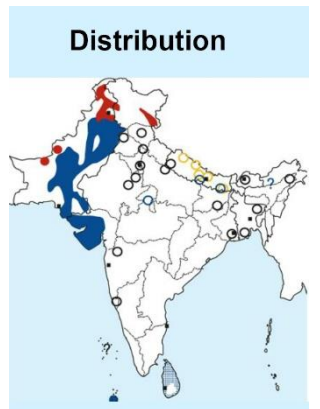

Nepal House Martin identification Tips

Nepal House Martin : *Delichon nipalense* : Resident of Himalayas & hills of North East India

Distribution

Important id point

Both the sexes are similar

Pale Sand Martin identification Tips

Pale Sand Martin : *Riparia diluta*: Winter Visitor in Gujarat & Sporadic in North India

Important id point

Both the sexes are similar

Plain Martin identification Tips

Plain Martin : *Riparia paludicola* : Resident of North & Central India