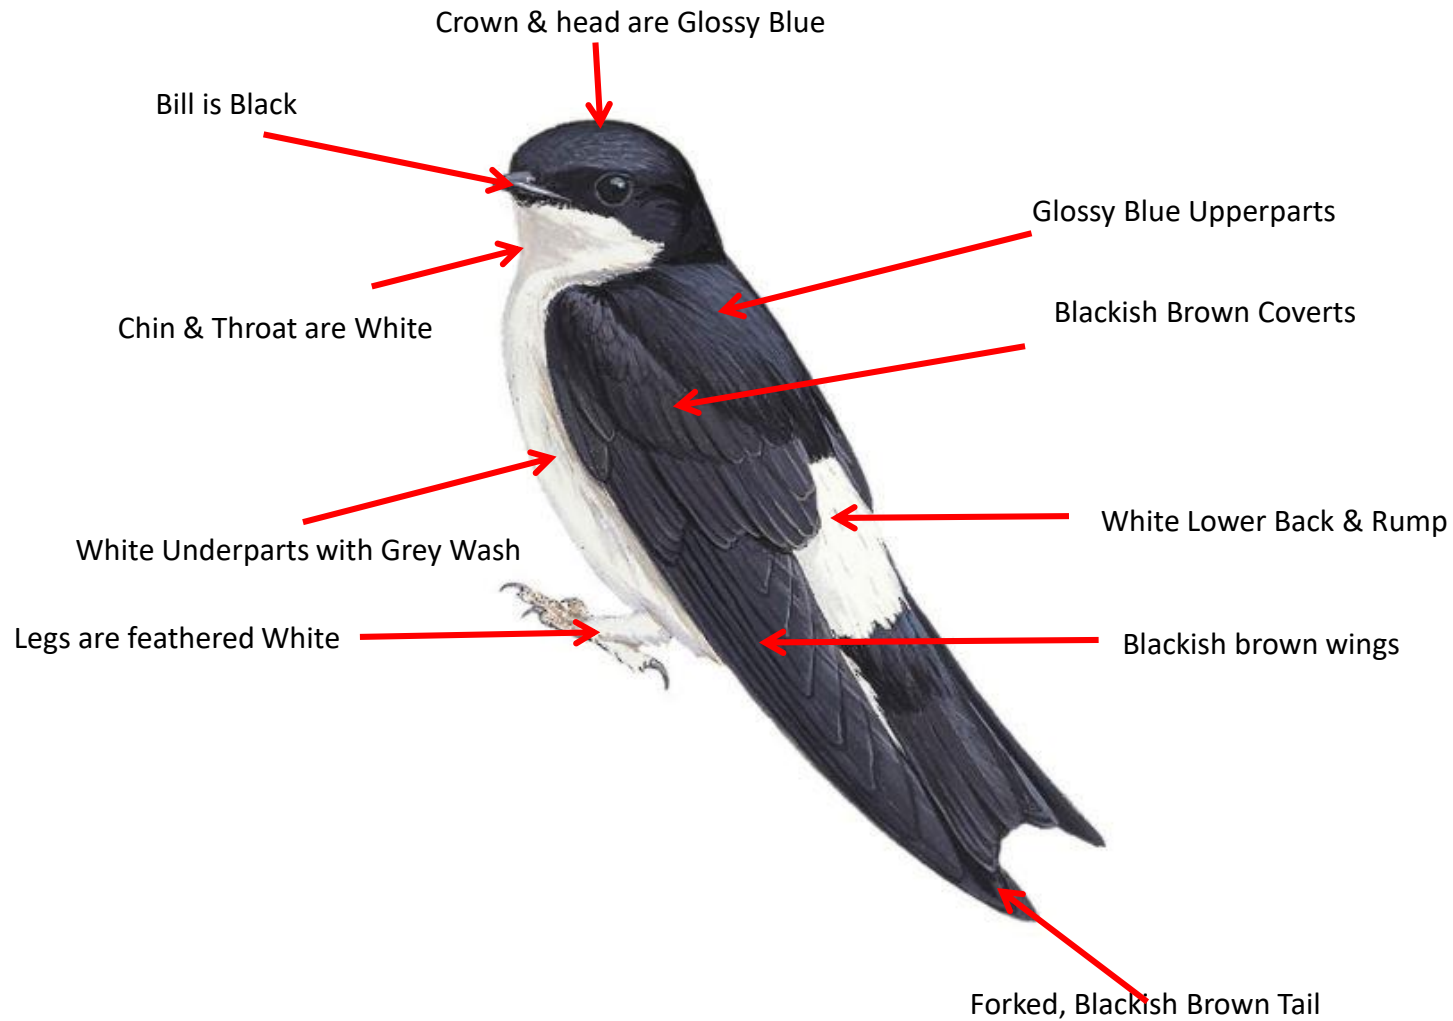

List of Martins & Swifts found in India

Sno.	Name	Binomial Name
Martins		
1	Asian House Martin	<i>Delichon dasypus</i>
2	Common House Martin	<i>Delichon ubricum</i>
3	Dusky Crag Martin	<i>Ptyonoprogne concolor</i>
4	Eurasian Crag Martin	<i>Ptyonoprogne rupestris</i>
5	Nepal House Martin	<i>Delichon nipalense</i>
6	Pale Martin	<i>Riparia diluta</i>
7	Plain Martin	<i>Riparia paludicola</i>
8	Sand Martin	<i>Riparia riparia</i>
Swifts		
1	Alpine Swift	<i>Apus melba</i>
2	Asian Palm Swift	<i>Cypsiurus balasiensis</i>
3	Common Swift	<i>Apus apus</i>
4	Crested Tree swift	<i>Hemiprocne coronata</i>
5	Dark-rumped Swift	<i>Apus acuticauda</i>
6	Edible-Nest swiftlet	<i>Collocalia fuciphaga</i>
7	Fork-tailed Swift	<i>Apus pacificus</i>
8	Glossy Swiftlet	<i>Collocalia esculenta</i>
9	Himalayan Swiftlet	<i>Aerodramus brevirostris</i>
10	House Swift	<i>Apus nipalensis</i>
11	Indian Swiftlet	<i>Collocalia unicolor</i>
12	Little Swift	<i>Apus affinis</i>

MARTINS

Asian House Martin identification Tips

Asian House Martin : *Delichon dasypus*: Resident of Himalayas India

Important id point

Both the sexes are similar

Common House Martin identification Tips

Common House Martin : *Delichon urbicum*: Breed in Himalayas in North India

Pale Sand Martin : *Riparia diluta*: Winter Visitor in Gujarat & Sporadic in North India

Important id point

Both the sexes are similar

Plain Martin identification Tips

Plain Martin : *Riparia paludicola* : Resident of North & Central India