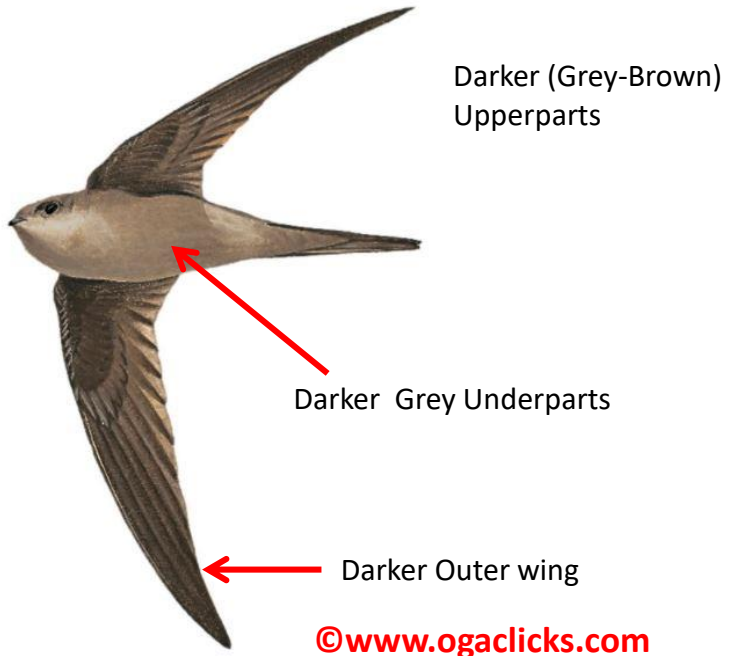

C. b. infumatus – Resident of North East India

©www.ogaclicks.com

Important id point
Difference from Nominate
Both the sexes are similar

Reference : **Birds of Indian Subcontinent**
Inskipp and Grimmett
www.HBW.com