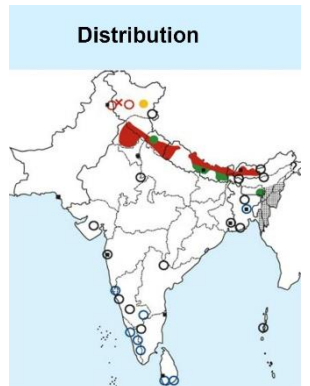

Edible-Nest swiftlet (White-nest Swiftlet) identification Tips

Edible-Nest swiftlet (White-nest Swiftlet) : *Collocalia fuciphaga* : Resident of Andaman & Nicobar Islands in India

Important id point

Both the sexes are similar

©www.ogaclinks.com

Reference : **Birds of Indian Subcontinent**
Inskipp and Grimmett
www.HBW.com

Fork-tailed Swift identification Tips

Fork-tailed Swift : *Apus pacificus*: Breeds in Himalayas & North East; Scattered winter visitor in Peninsular India