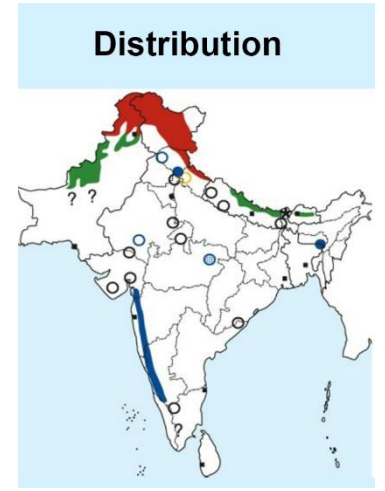

Eurasian Crag Martin identification Tips

Eurasian Crag Martin : *Ptyonoprogne rupestris*: Breeds in Himalayas ; winter visitor in Western Ghats in India

Important id point

Both the sexes are similar

Reference : **Birds of Indian Subcontinent**
Inskipp and Grimmett
www.HBW.com