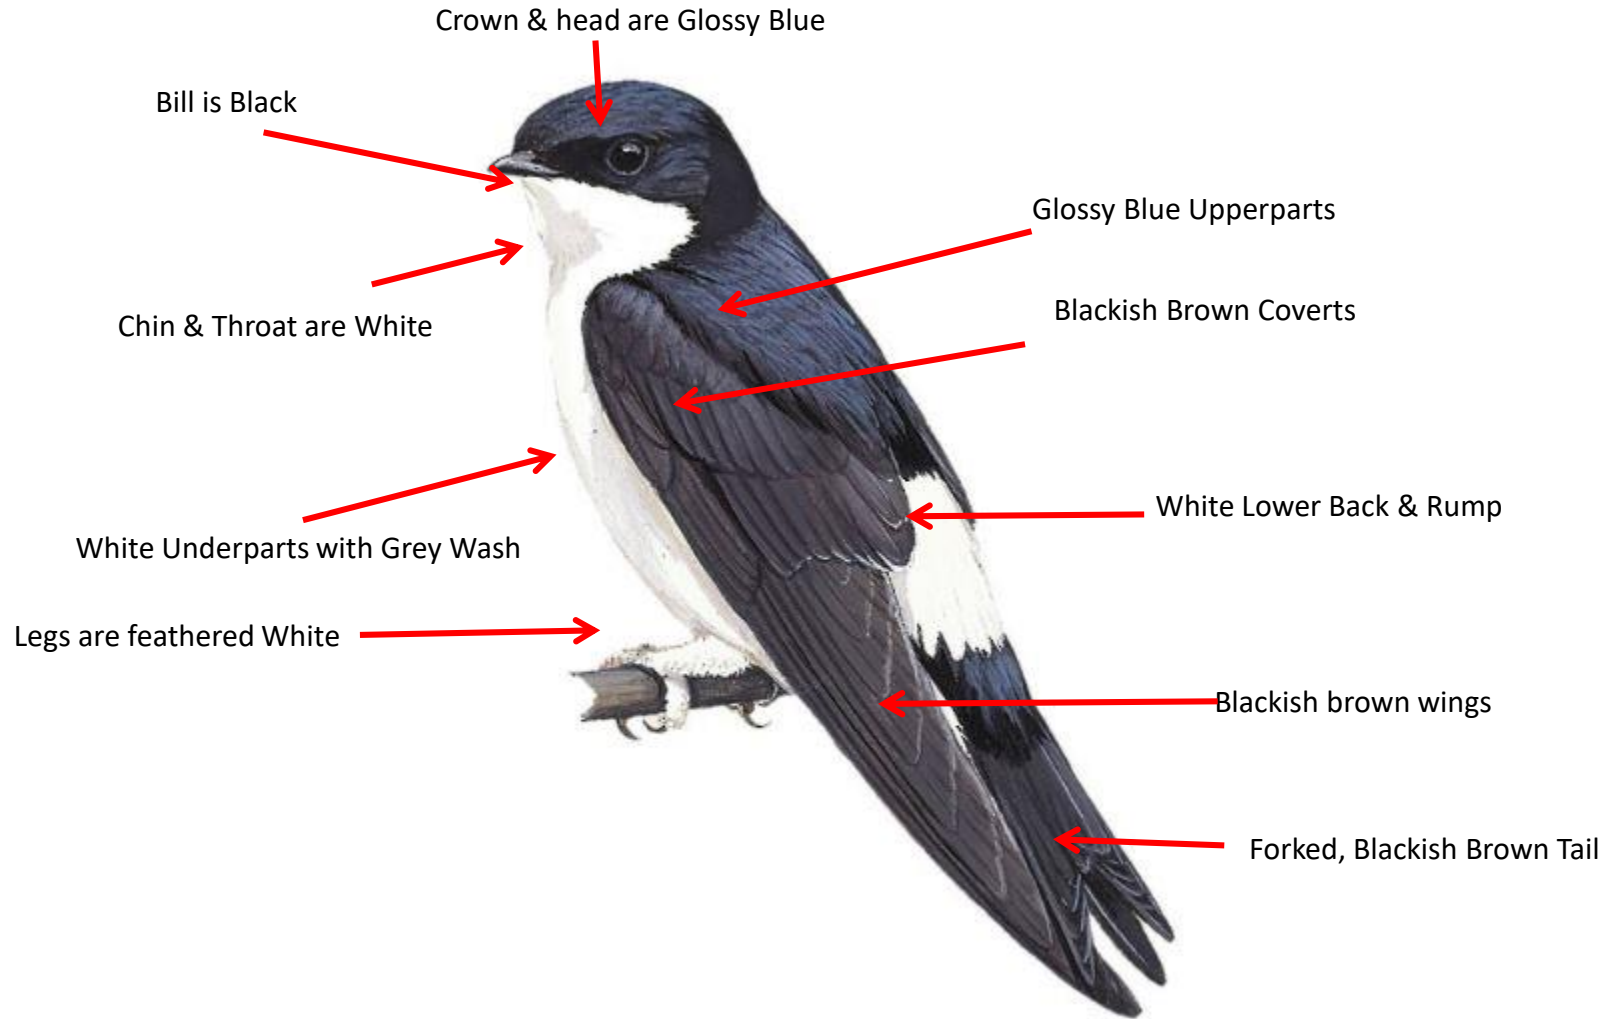

List of Martins & Swifts found in India

Sno.	Name	Binomial Name
Martins		
1	Asian House Martin	<i>Delichon dasypus</i>
2	Common House Martin	<i>Delichon ubricum</i>
3	Dusky Crag Martin	<i>Ptyonoprogne concolor</i>
4	Eurasian Crag Martin	<i>Ptyonoprogne rupestris</i>
5	Nepal House Martin	<i>Delichon nipalense</i>
6	Pale Martin	<i>Riparia diluta</i>
7	Plain Martin	<i>Riparia paludicola</i>
8	Sand Martin	<i>Riparia riparia</i>
Swifts		
1	Alpine Swift	<i>Apus melba</i>
2	Asian Palm Swift	<i>Cypsiurus balasiensis</i>
3	Common Swift	<i>Apus apus</i>
4	Crested Tree swift	<i>Hemiprocne coronata</i>
5	Dark-rumped Swift	<i>Apus acuticauda</i>
6	Edible-Nest swiftlet	<i>Collocalia fuciphaga</i>
7	Fork-tailed Swift	<i>Apus pacificus</i>
8	Glossy Swiftlet	<i>Collocalia esculenta</i>
9	Himalayan Swiftlet	<i>Aerodramus brevirostris</i>
10	House Swift	<i>Apus nipalensis</i>
11	Indian Swiftlet	<i>Collocalia unicolor</i>
12	Little Swift	<i>Apus affinis</i>

MARTINS

Asian House Martin identification Tips

Asian House Martin : *Delichon dasypus*: Resident of Himalayas India

Important id point

Both the sexes are similar

Common House Martin identification Tips

Common House Martin : *Delichon urbicum*: Breed in Himalayas in North India

Important id point

Both the sexes are similar

Dusky Crag Martin identification Tips

Dusky Crag Martin : *Ptyonoprogne concolor* : Widespread Resident of North ,West & Peninsular India

Important id point

Both the sexes are similar

Pale Sand Martin : *Riparia diluta*: Winter Visitor in Gujarat & Sporadic in North India

Important id point

Both the sexes are similar

Plain Martin identification Tips

Plain Martin : *Riparia paludicola* : Resident of North & Central India