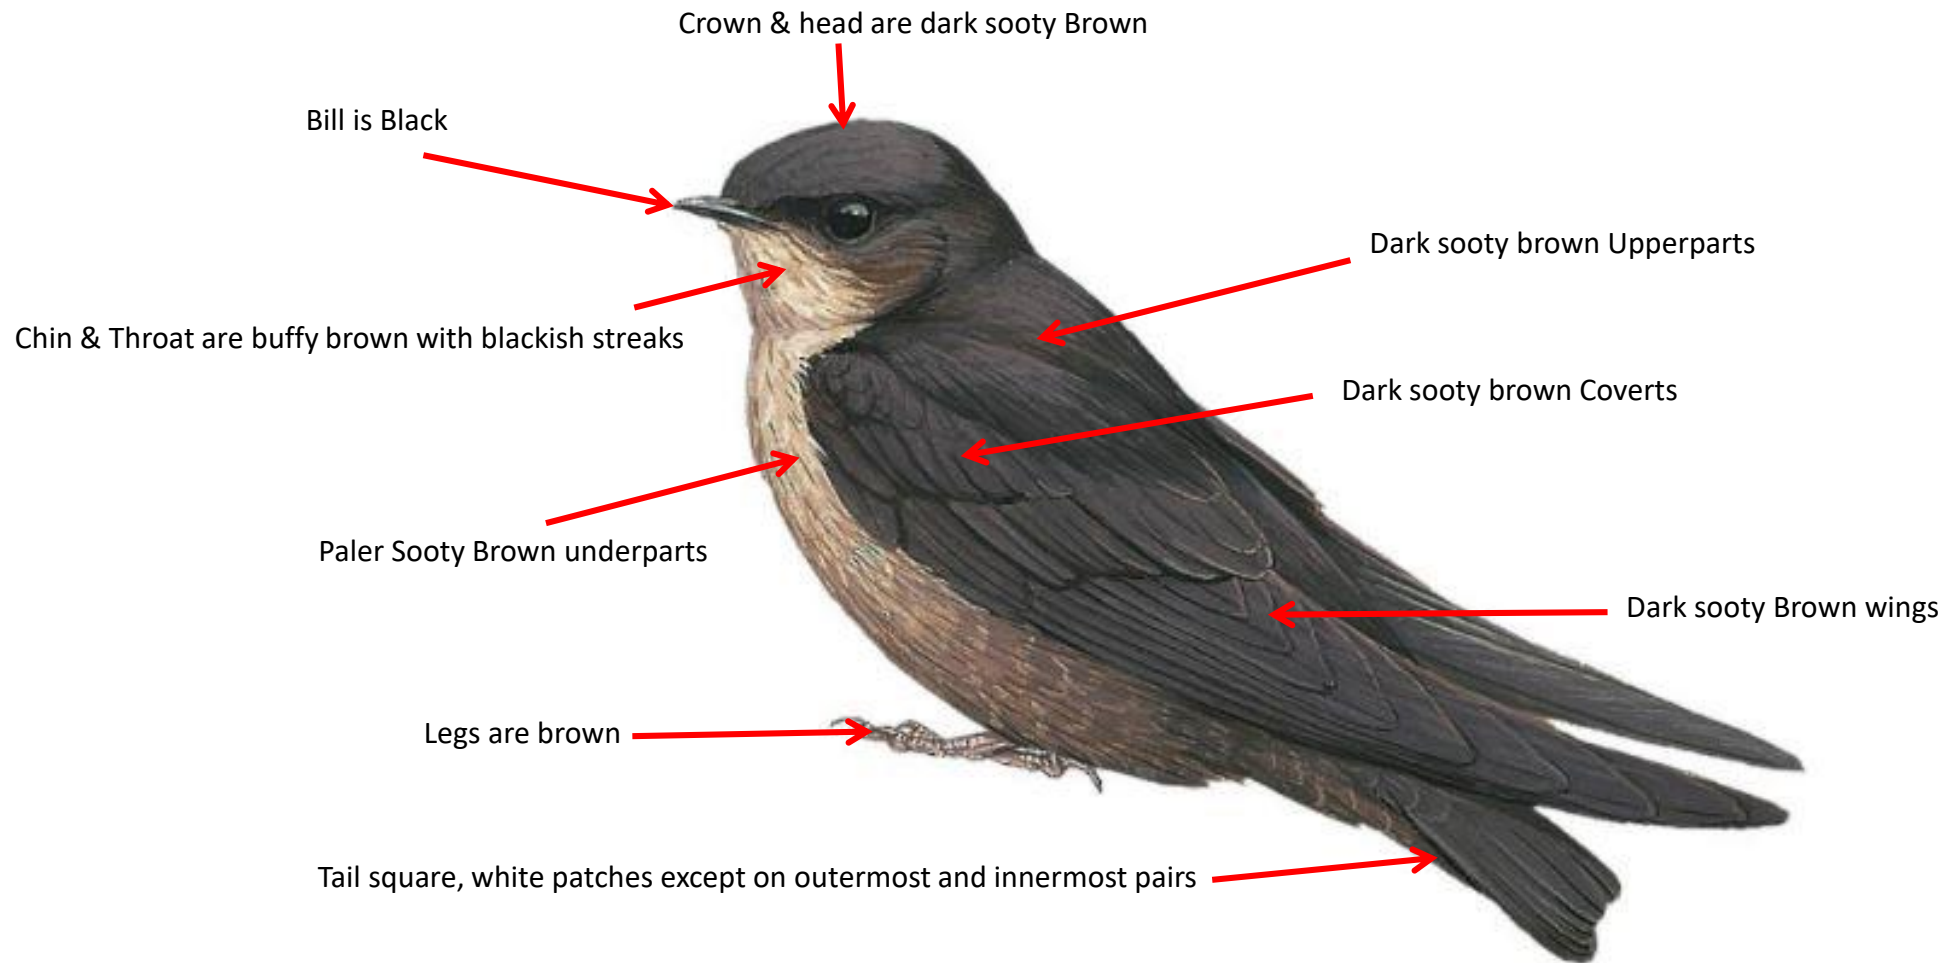

MARTINS

Asian House Martin identification Tips

Asian House Martin : *Delichon dasypus*: Resident of Himalayas India

Important id point

Both the sexes are similar

Common House Martin identification Tips

Common House Martin : *Delichon urbicum*: Breed in Himalayas in North India

Important id point

Both the sexes are similar

Dusky Crag Martin identification Tips

Dusky Crag Martin : *Ptyonoprogne concolor* : Widespread Resident of North ,West & Peninsular India

Important id point

Both the sexes are similar

Eurasian Crag Martin identification Tips

Eurasian Crag Martin : *Ptyonoprogne rupestris*: Breeds in Himalayas ; winter visitor in Western Ghats in India

Important id point

Both the sexes are similar

Reference : **Birds of Indian Subcontinent**
Inskipp and Grimmett
www.HBW.com

Pale Sand Martin : *Riparia diluta*: Winter Visitor in Gujarat & Sporadic in North India

Important id point

Both the sexes are similar

Plain Martin identification Tips

Plain Martin : *Riparia paludicola* : Resident of North & Central India