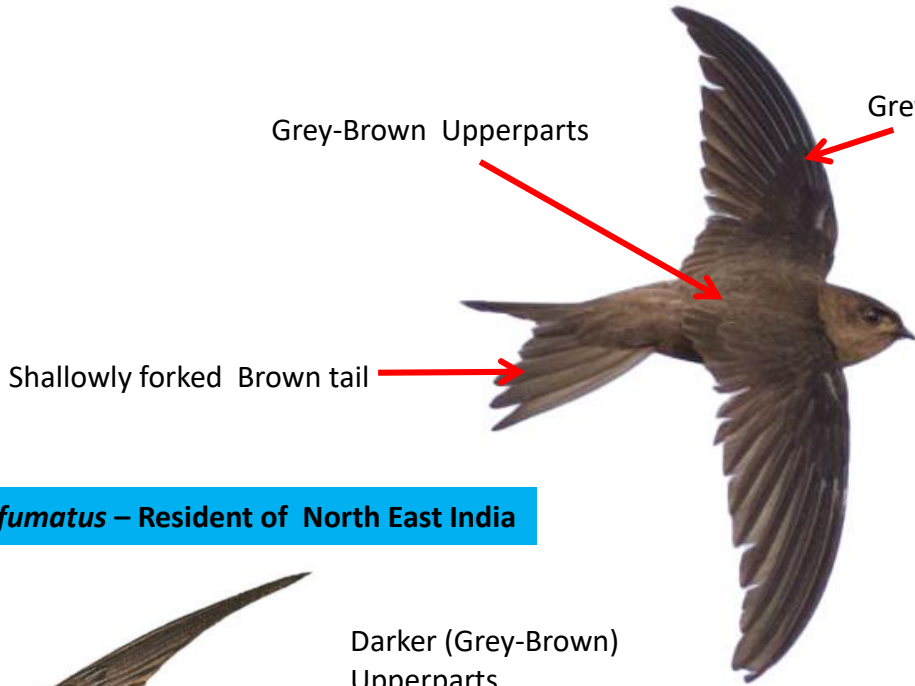

Alpine Swift identification Tips

Alpine Swift: *Apus melba* : Breeds in Himalayas ; Resident of Western Ghats in India

Olive-Brown Upperparts

Crown & head are Olive Brown

Shallowly forked Brown tail

Olive-Brown Wings

Crown & head are Olive Brown

Bill is Black

White throat

Olive Brown breast-band

Darker Outer wing

Dark Brown Covers

Shallowly forked Brown tail

White Underparts

Brown Undertail-covers

Distribution

Important id point

Both the sexes are similar

Reference : **Birds of Indian Subcontinent**
Inskipp and Grimmett
www.HBW.com

Asian Palm Swift identification Tips

Asian Palm Swift : *Cypsiurus balasiensis* : Widespread resident in India (Except North & North West)

C. b. infumatus – Resident of North East India

©www.ogaclicks.com

Important id point
Difference from Nominate
Both the sexes are similar

Reference : **Birds of Indian Subcontinent**
Inskipp and Grimmett
www.HBW.com