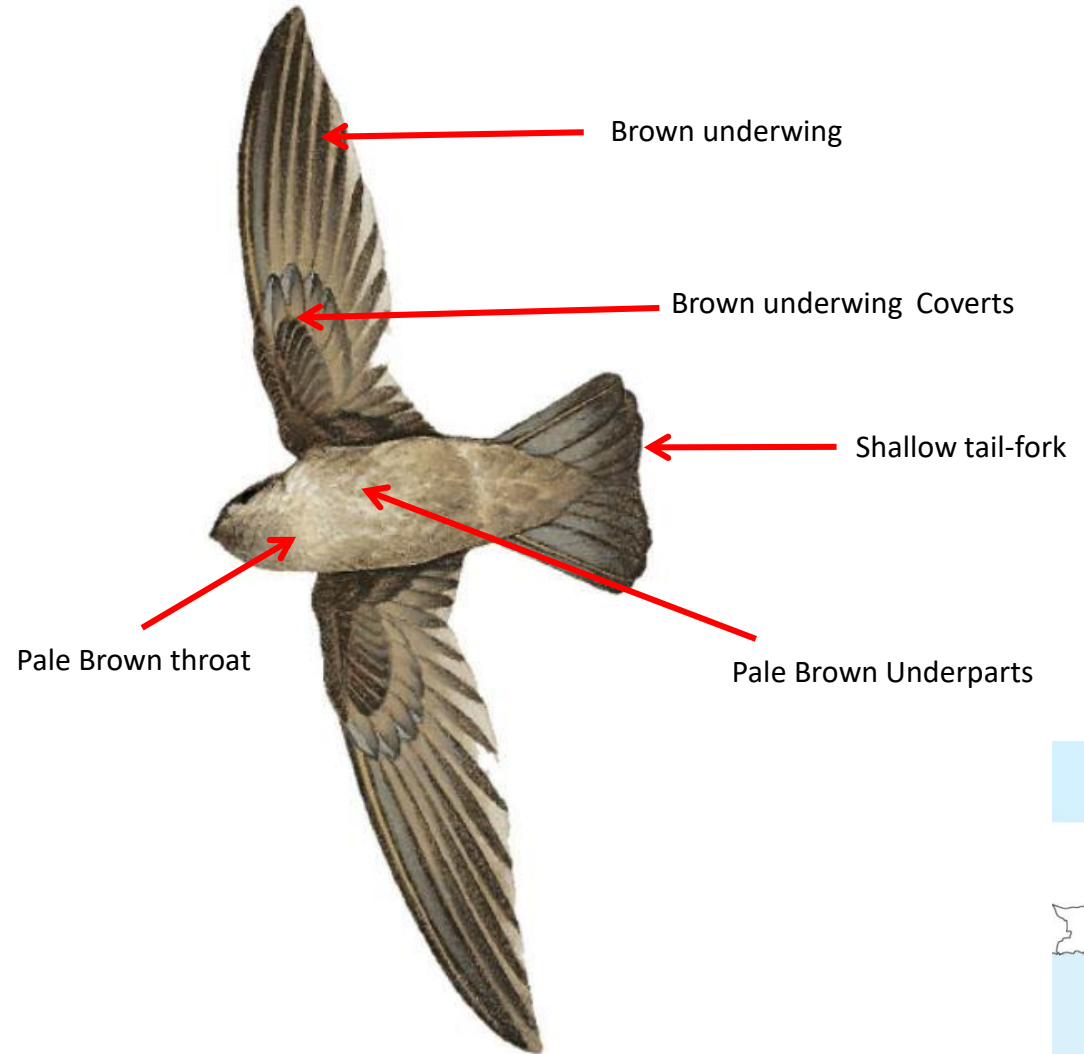

Indian Swiftlet identification Tips

Indian Swiftlet : *Collocalia unicolor* : Resident of Western Ghats in India