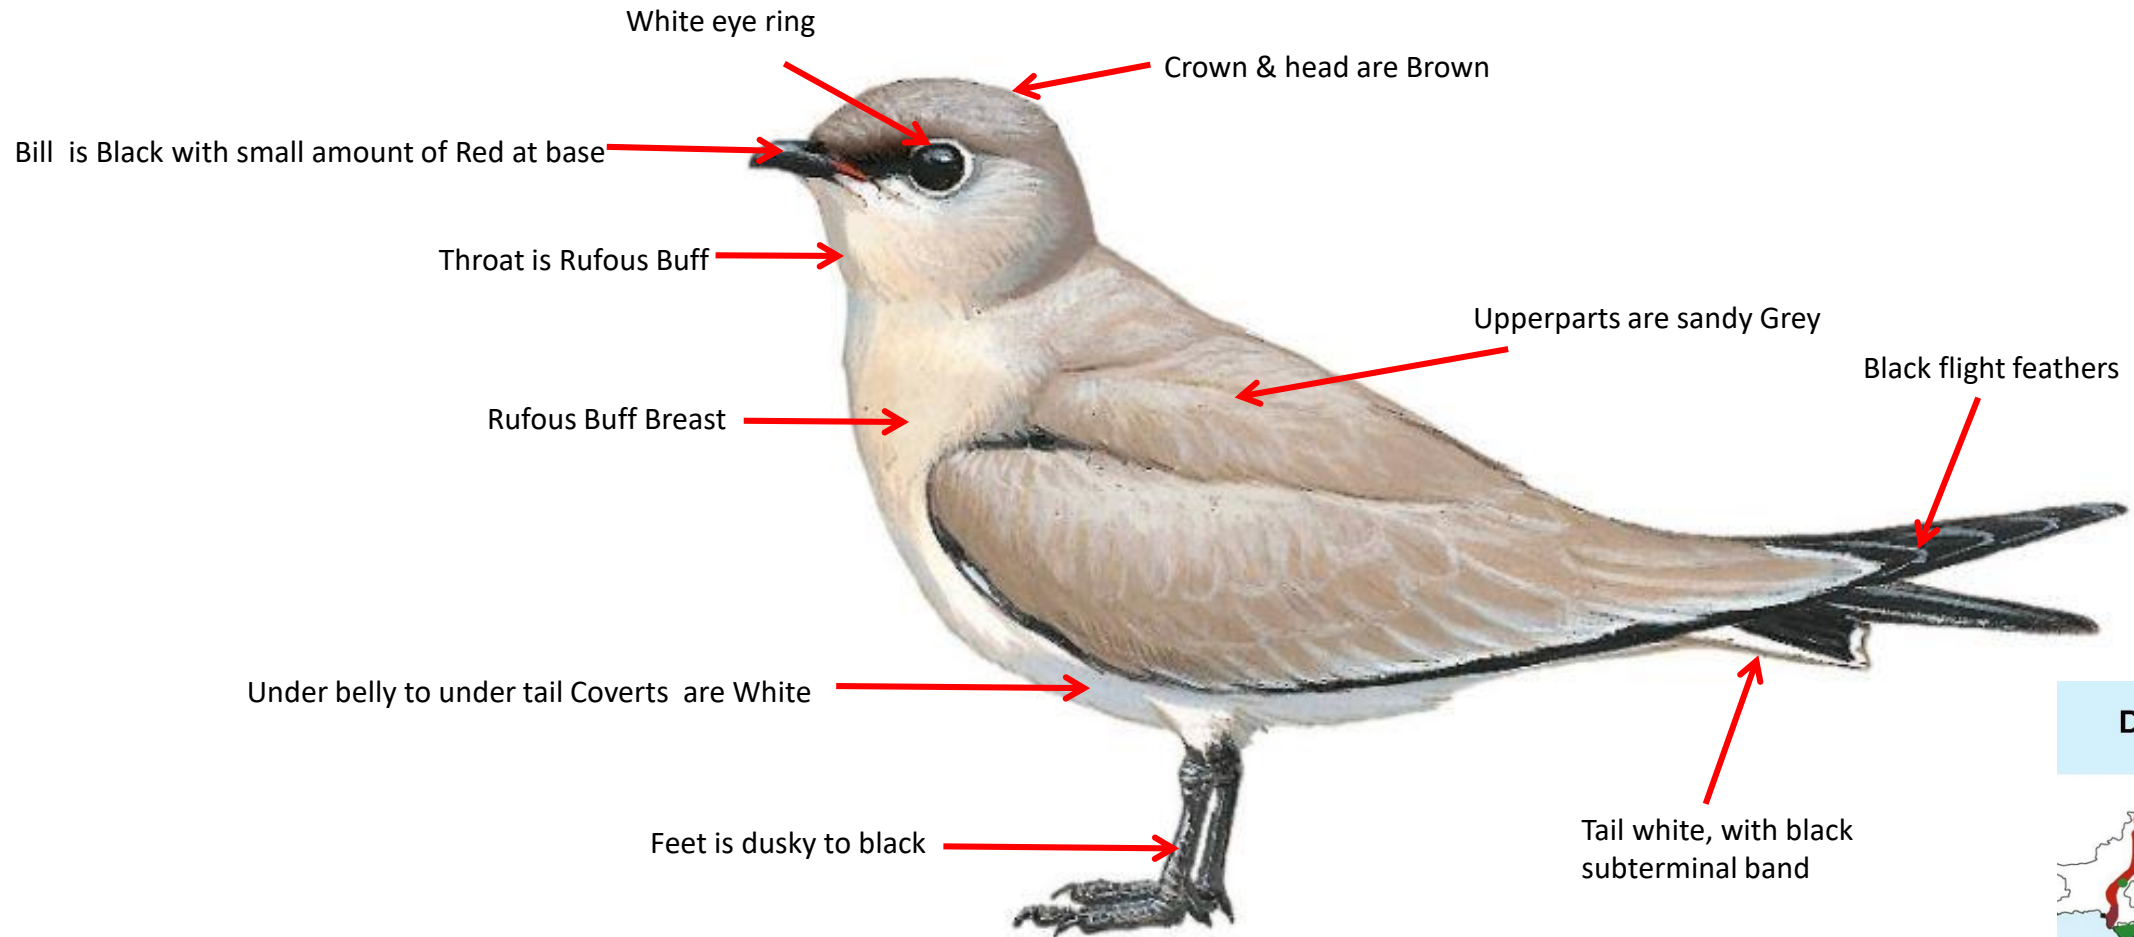

# Collared Pratincole identification Tips

Collared Pratincole : *Glareola pratincola*: Sporadic Winter visitor in India

**Important id point**

**Both the sexes are similar**

©www.ogaclinks.com

Reference : *Birds of Indian Subcontinent*  
Inskipp and Grimmett  
www.HBW.com

# Oriental Pratincole identification Tips

**Oriental Pratincole : *Glareola maldivarum* :** Sporadic widespread resident in India

**Important id point**

**Both the sexes are similar**

**Reference : Birds of Indian Subcontinent  
Inskipp and Grimmett  
www.HBW.com**

# Small Pratincole identification Tips

Small Pratincole : *Glareola lactea* : Widespread resident in India

## Distribution

**Important id point**

**Both the sexes are similar**