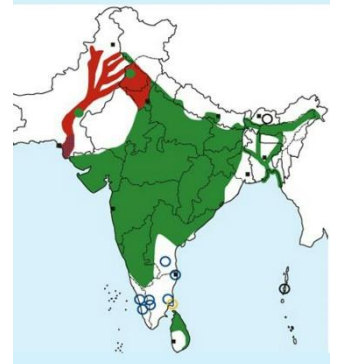

Important id point

Both the sexes are similar