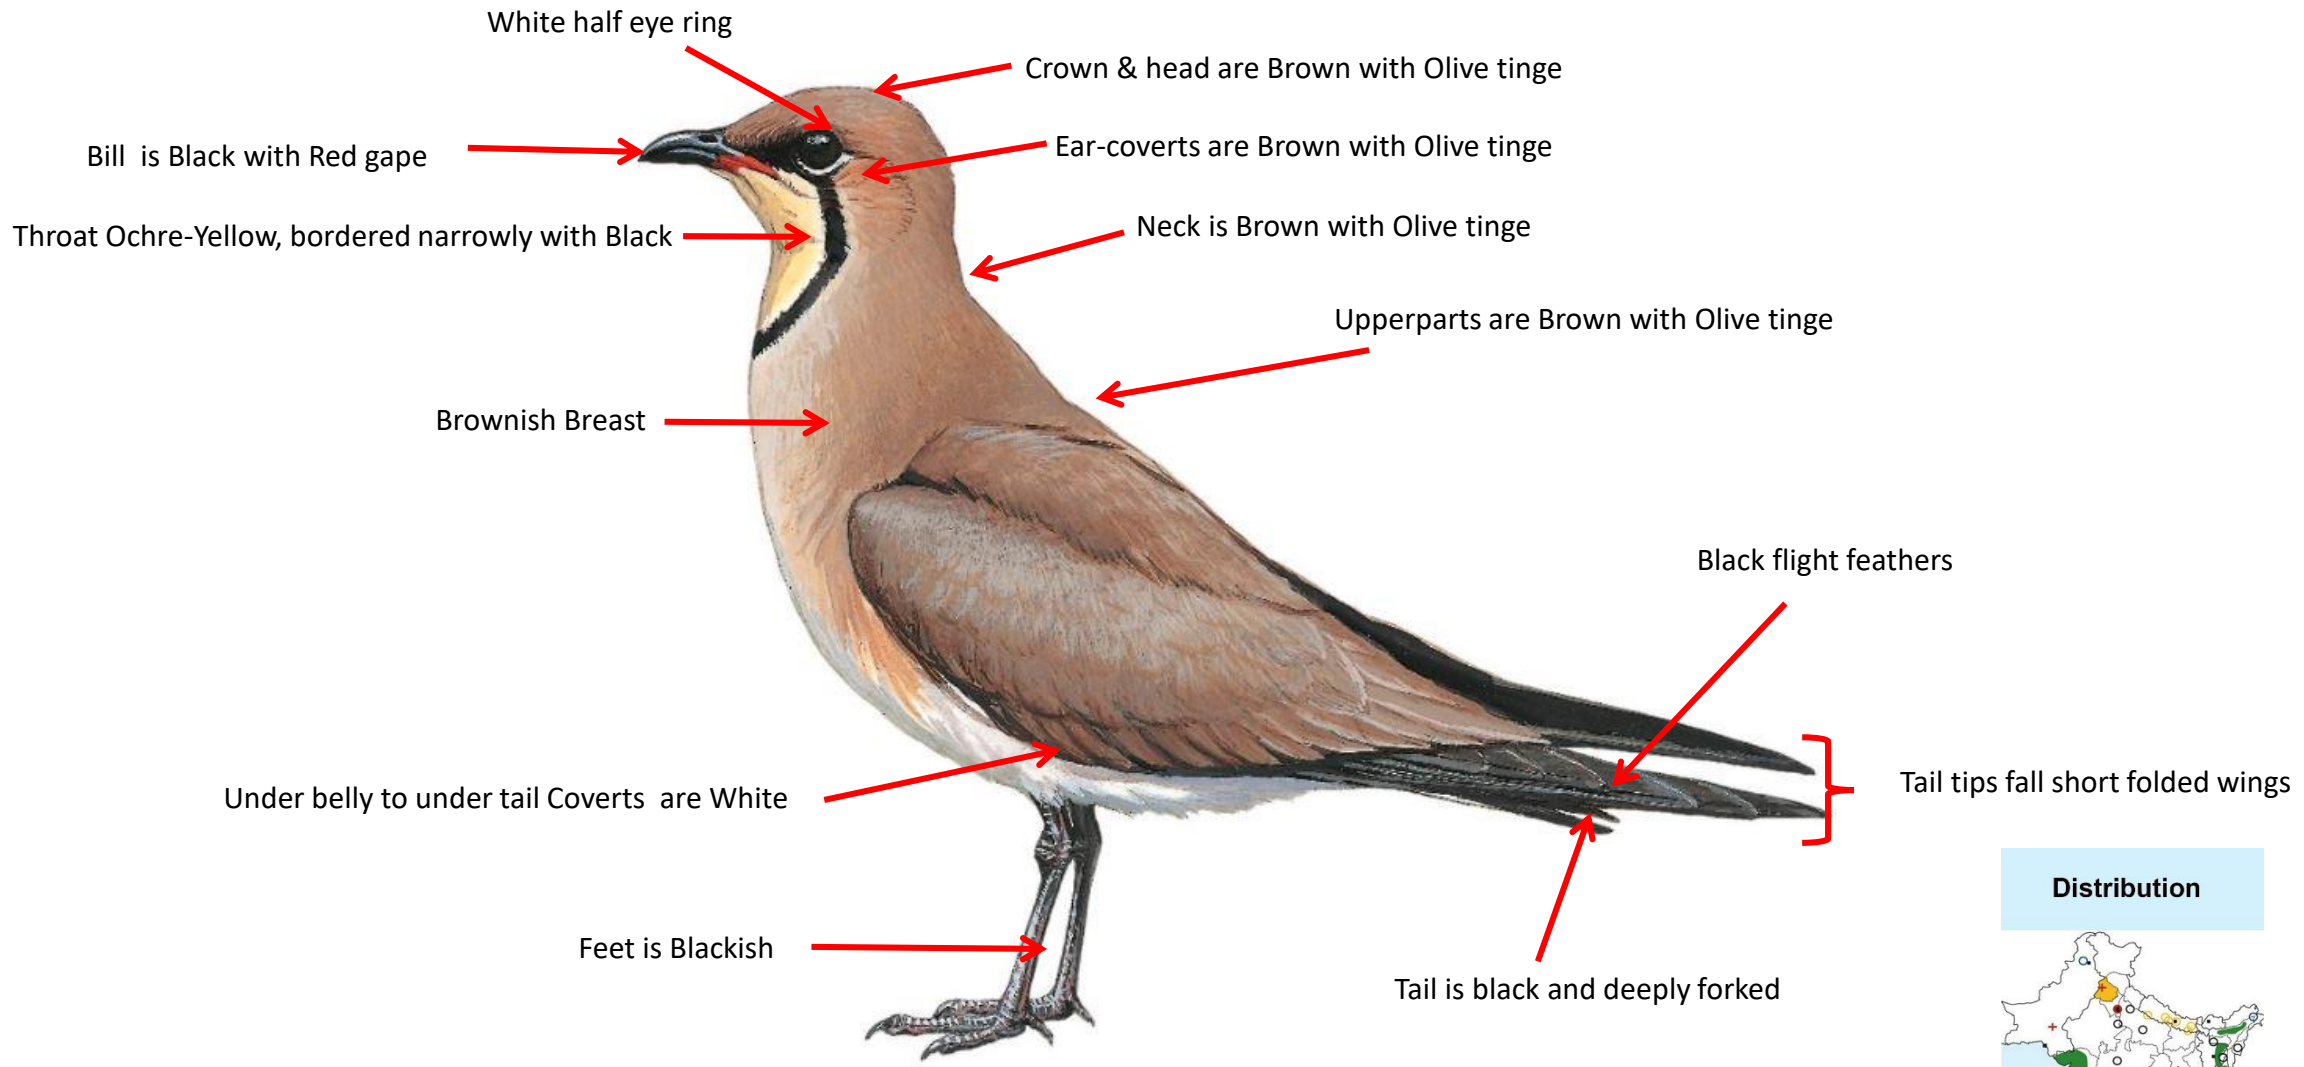

# Collared Pratincole identification Tips

Collared Pratincole : *Glareola pratincola*: Sporadic Winter visitor in India

**Important id point**

**Both the sexes are similar**

©www.ogaclinks.com

Reference : *Birds of Indian Subcontinent*  
Inskipp and Grimmett  
www.HBW.com

## Distribution

# Oriental Pratincole identification Tips

**Oriental Pratincole : *Glareola maldivarum* :** Sporadic widespread resident in India

**Important id point**

**Both the sexes are similar**

**Reference : Birds of Indian Subcontinent  
Inskipp and Grimmett  
www.HBW.com**