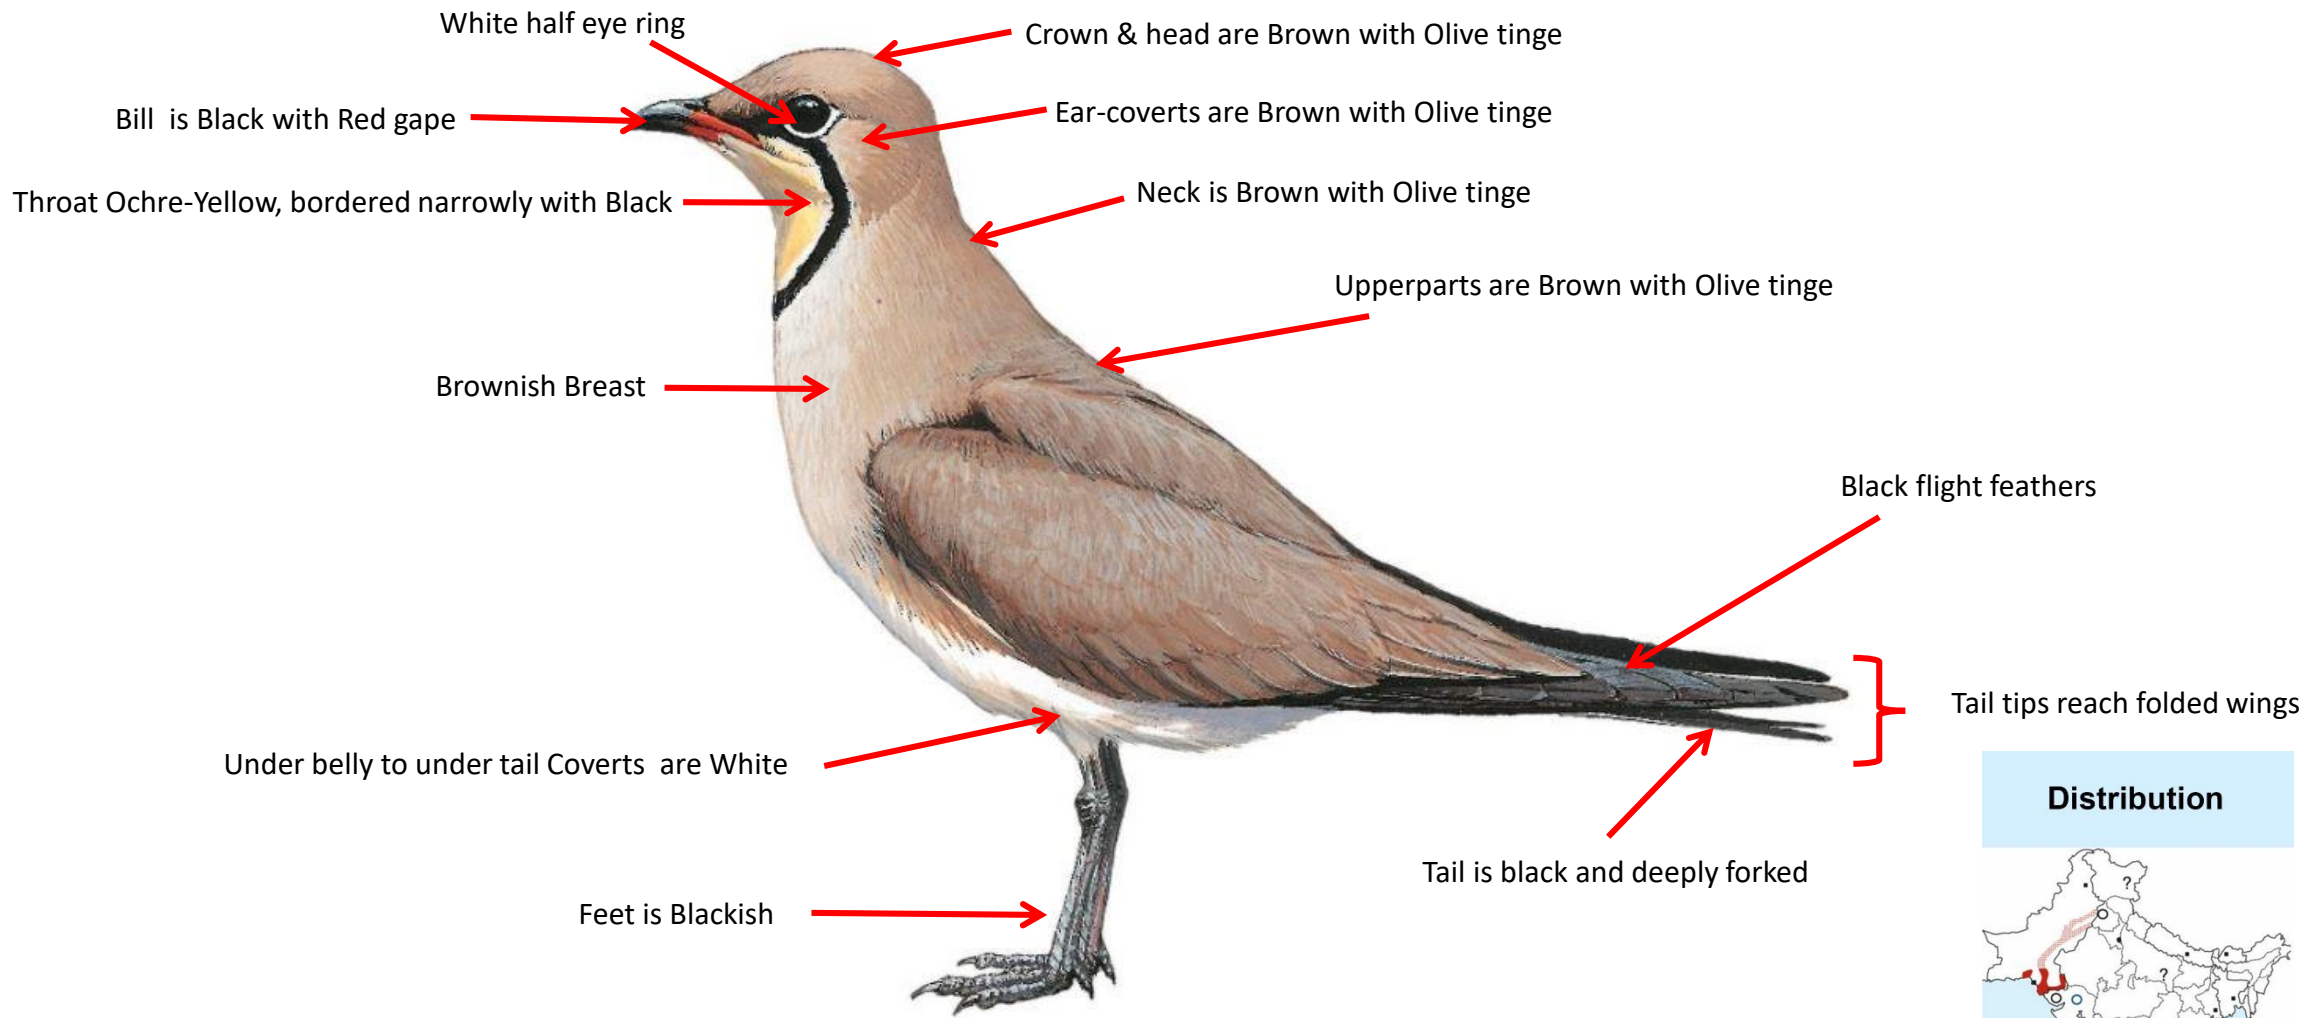

## List of Pratincoles found in India

<b>Sno.</b>	<b>Name</b>	<b><i>Binomial Name</i></b>
<b>1</b>	<b>Collared Pratincole</b>	<b><i>Glareola pratincola</i></b>
<b>2</b>	<b>Oriental Pratincole</b>	<b><i>Glareola maldivarum</i></b>
<b>3</b>	<b>Small Pratincole</b>	<b><i>Glareola lactea</i></b>

# Collared Pratincole identification Tips

Collared Pratincole : *Glareola pratincola*: Sporadic Winter visitor in India

**Important id point**

**Both the sexes are similar**

©www.ogaclinks.com

Reference : *Birds of Indian Subcontinent*  
Inskipp and Grimmett  
www.HBW.com

# Oriental Pratincole identification Tips

**Oriental Pratincole : *Glareola maldivarum* :** Sporadic widespread resident in India

**Important id point**

**Both the sexes are similar**

**Reference : Birds of Indian Subcontinent  
Inskipp and Grimmett  
www.HBW.com**

# Small Pratincole identification Tips

Small Pratincole : *Glareola lactea* : Widespread resident in India