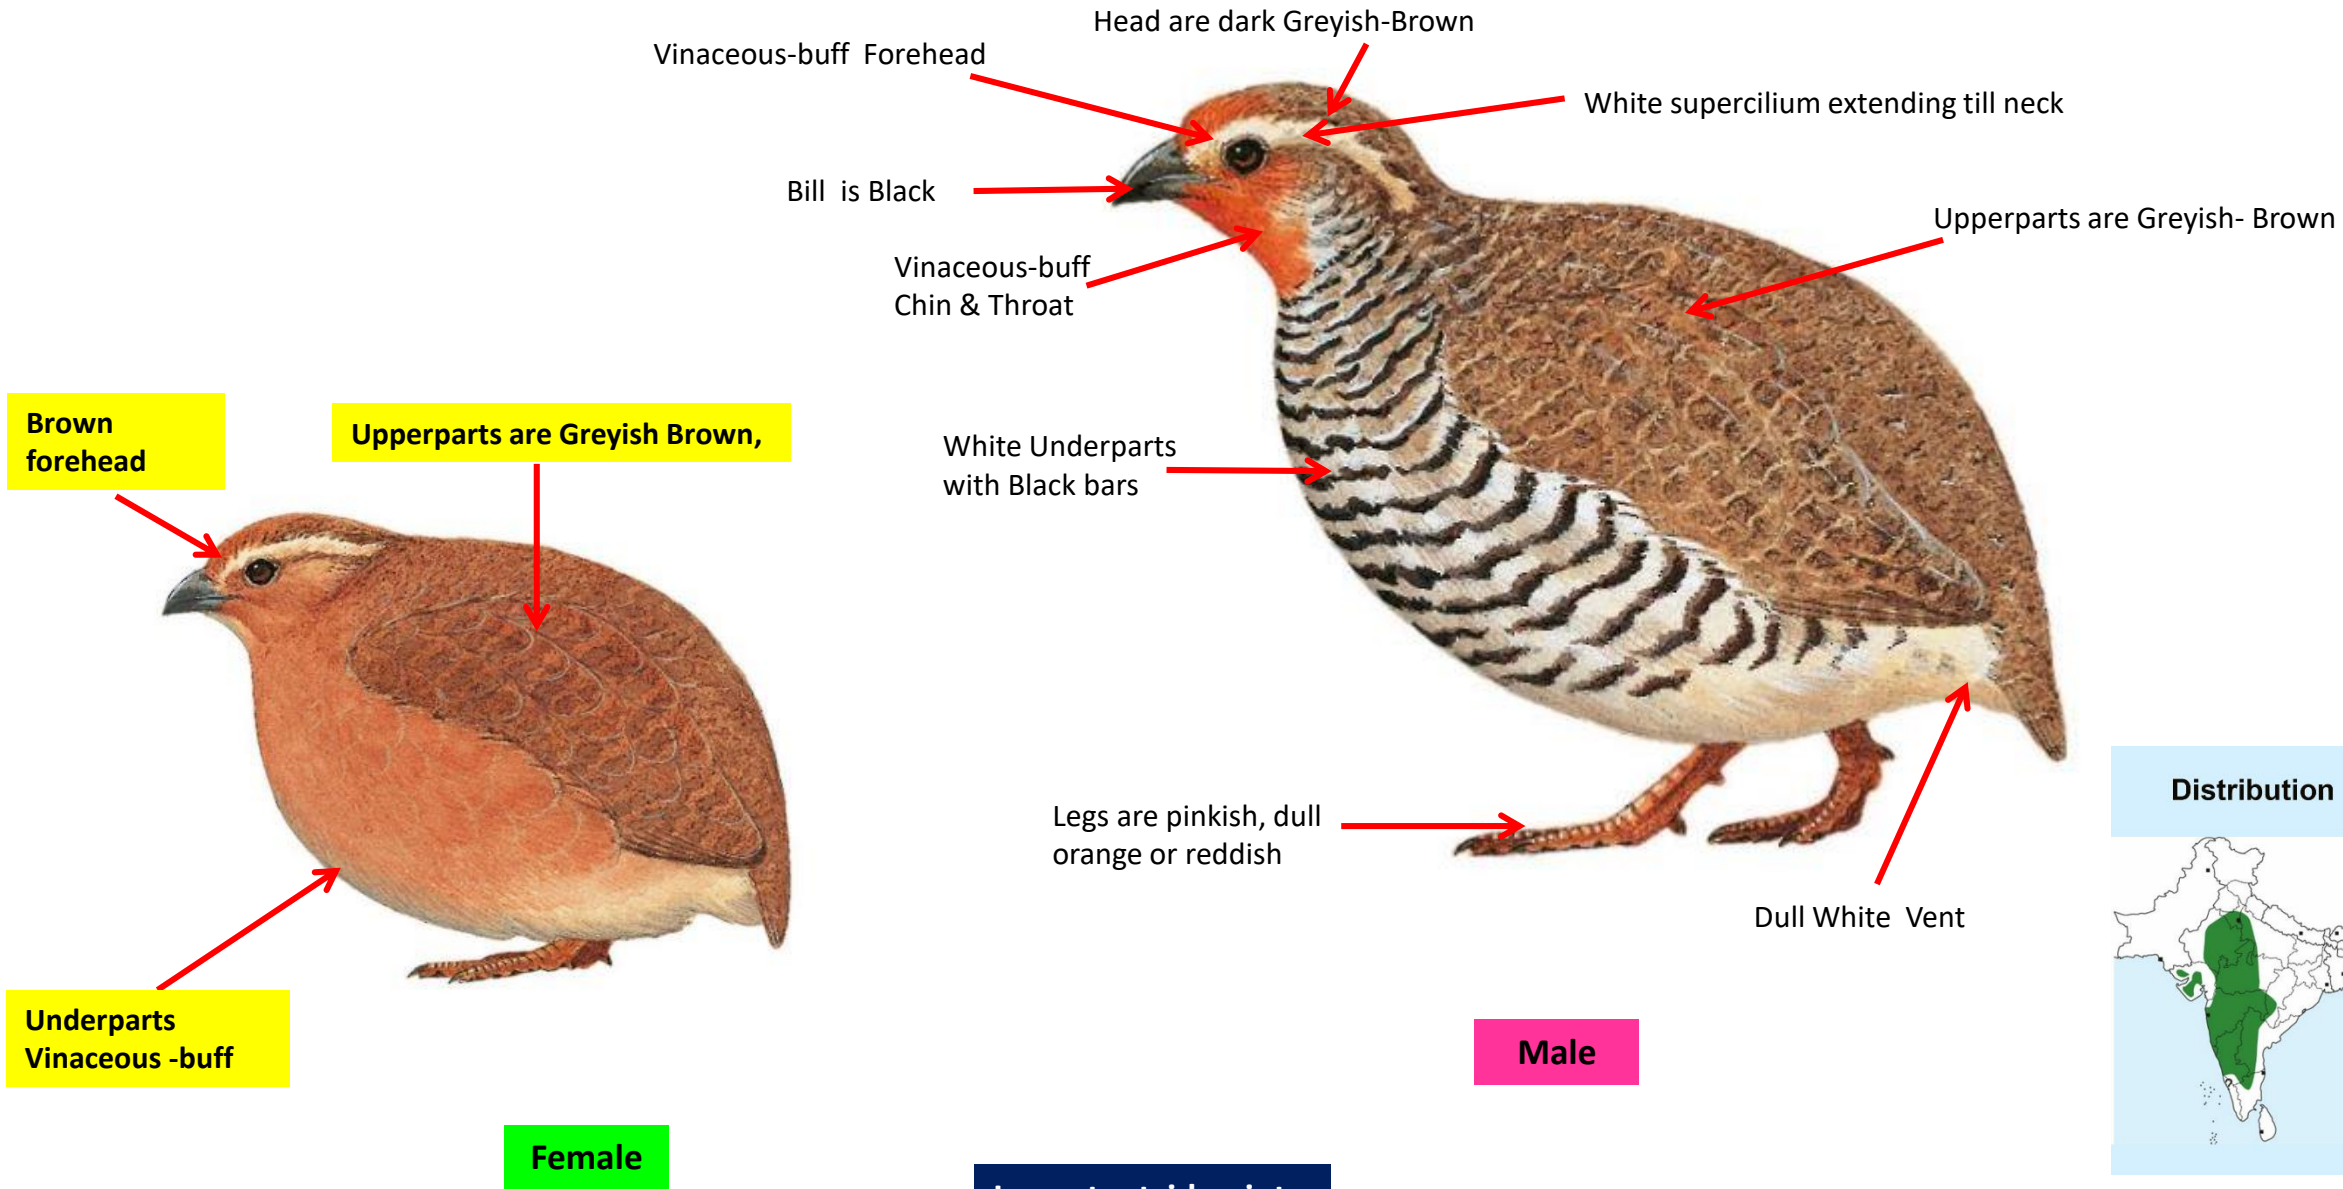

Both the sexes are similar

Distribution

Manipur Bush Quail identification Tips

Manipur Bush Quail : *Perdica manipurensis* : Resident of Manipur in India

Crown & head are dark Greyish with black stripes
Chestnut Forehead
White Lores
Bill is Black
White eye patch
Red Chin & Throat
Upperparts are Slaty Grey

Brown Chin & Throat

Pale Golden-buff Underparts with Black cross-shaped Markings

Female

Male

Important id point

Both the sexes are similar

Distribution

Painted Bush Quail identification Tips

Painted Bush Quail : *Perdica erythroryncha* Resident of Western Ghats & Eastern Ghats in India

Male

Important id point

Both the sexes are similar

Reference : Birds of Indian Subcontinent
Inskipp and Grimmett
www.HBW.com

Rock Bush Quail identification Tips

Rock Bush Quail : *Perdica argoondah* : Resident of Central , South & West India

Head are dark Greyish-Brown

Vinaceous-buff Forehead

White supercilium extending till neck