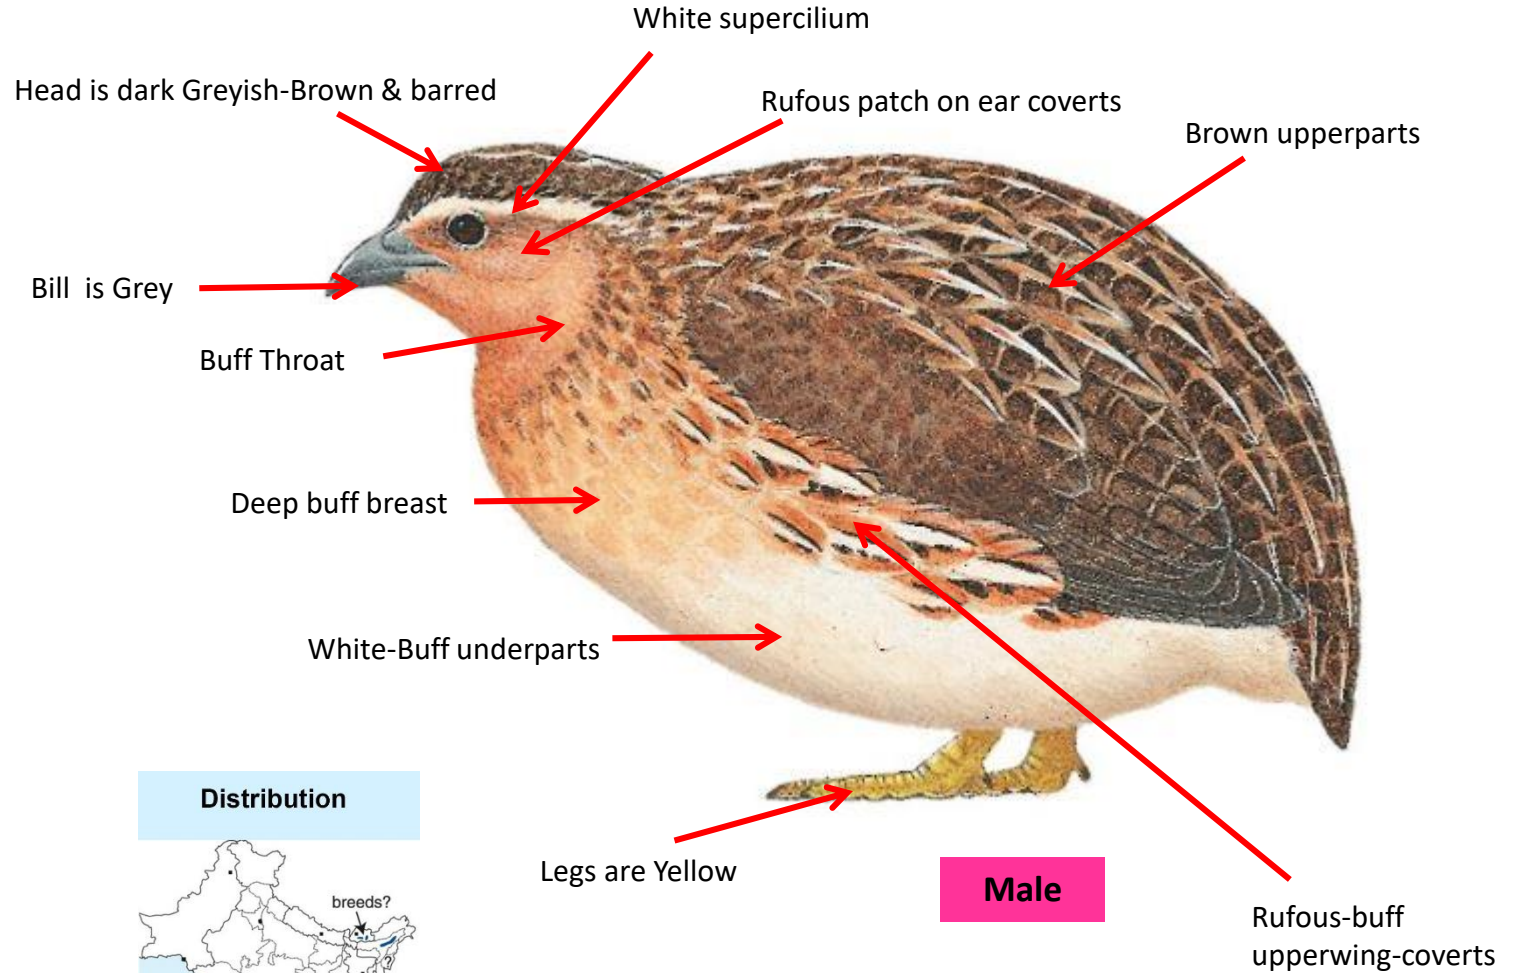

Chestnut stripe on head

Upperparts are Chestnut Brown

Breast is Buff with Black barring

Wings are Chestnut with Black spots

Male

Female

Important id point

Both the sexes are similar

Distribution

Yellow-legged Buttonquail identification Tips

Yellow-legged Buttonquail : *Turnix tanki* : Widespread resident & Winter Visitor in India

Well-defined rufous collar on hindneck

Female

©www.ogaclinks.com

Male

Important id point

Both the sexes are similar

Distribution

Reference : Birds of Indian Subcontinent
Inskipp and Grimmett
www.HBW.com

COTURNIX QUAILS

Common Quail identification Tips

Common Quail : *Coturnix coturnix*: Widespread winter visitor in India (Except Tamil Nadu, Kerala & Andhra Pradesh)

Important id point

Both the sexes are similar

Japanese Quail identification Tips

Japanese Quail : *Coturnix japonica* : Winter visitor in NE India (Assam) India

Important id point

Both the sexes are similar