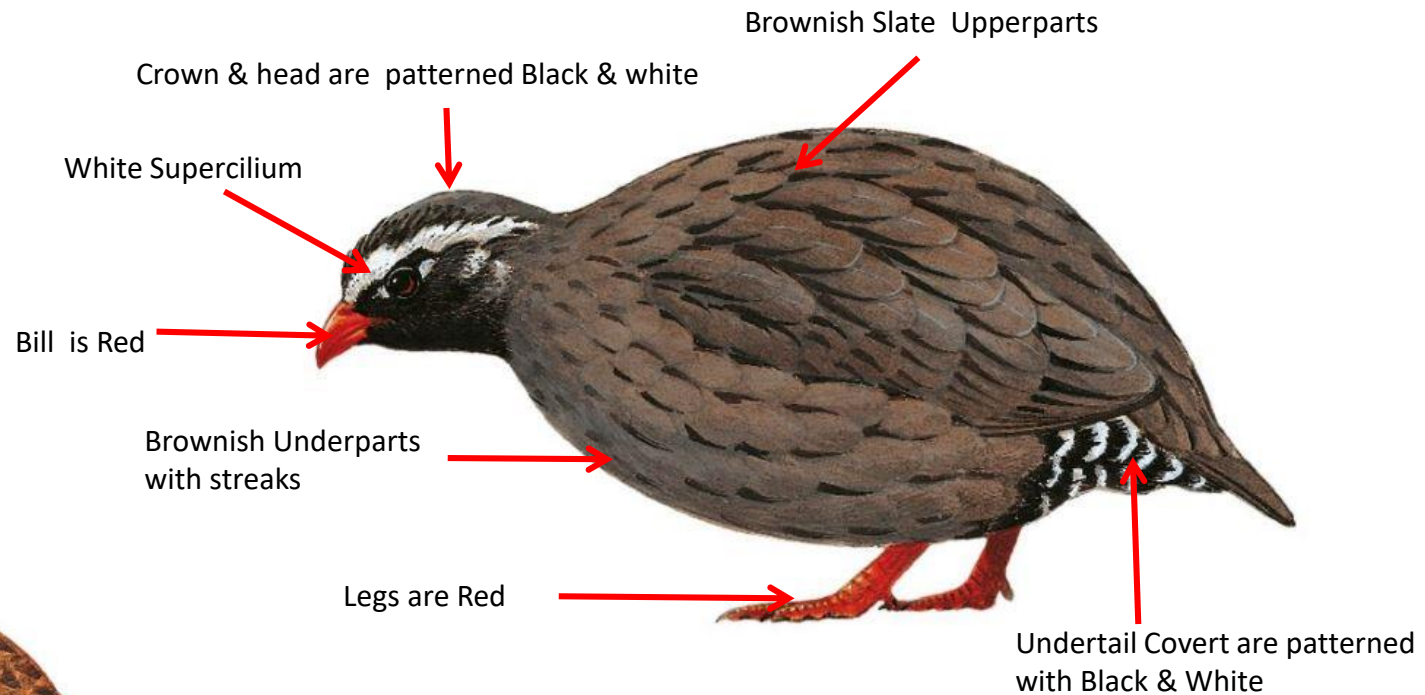

Himalayan Quail identification Tips

Himalayan Quail : *Ophrysia superciliosa*: Resident in West Himalayas in India

Male