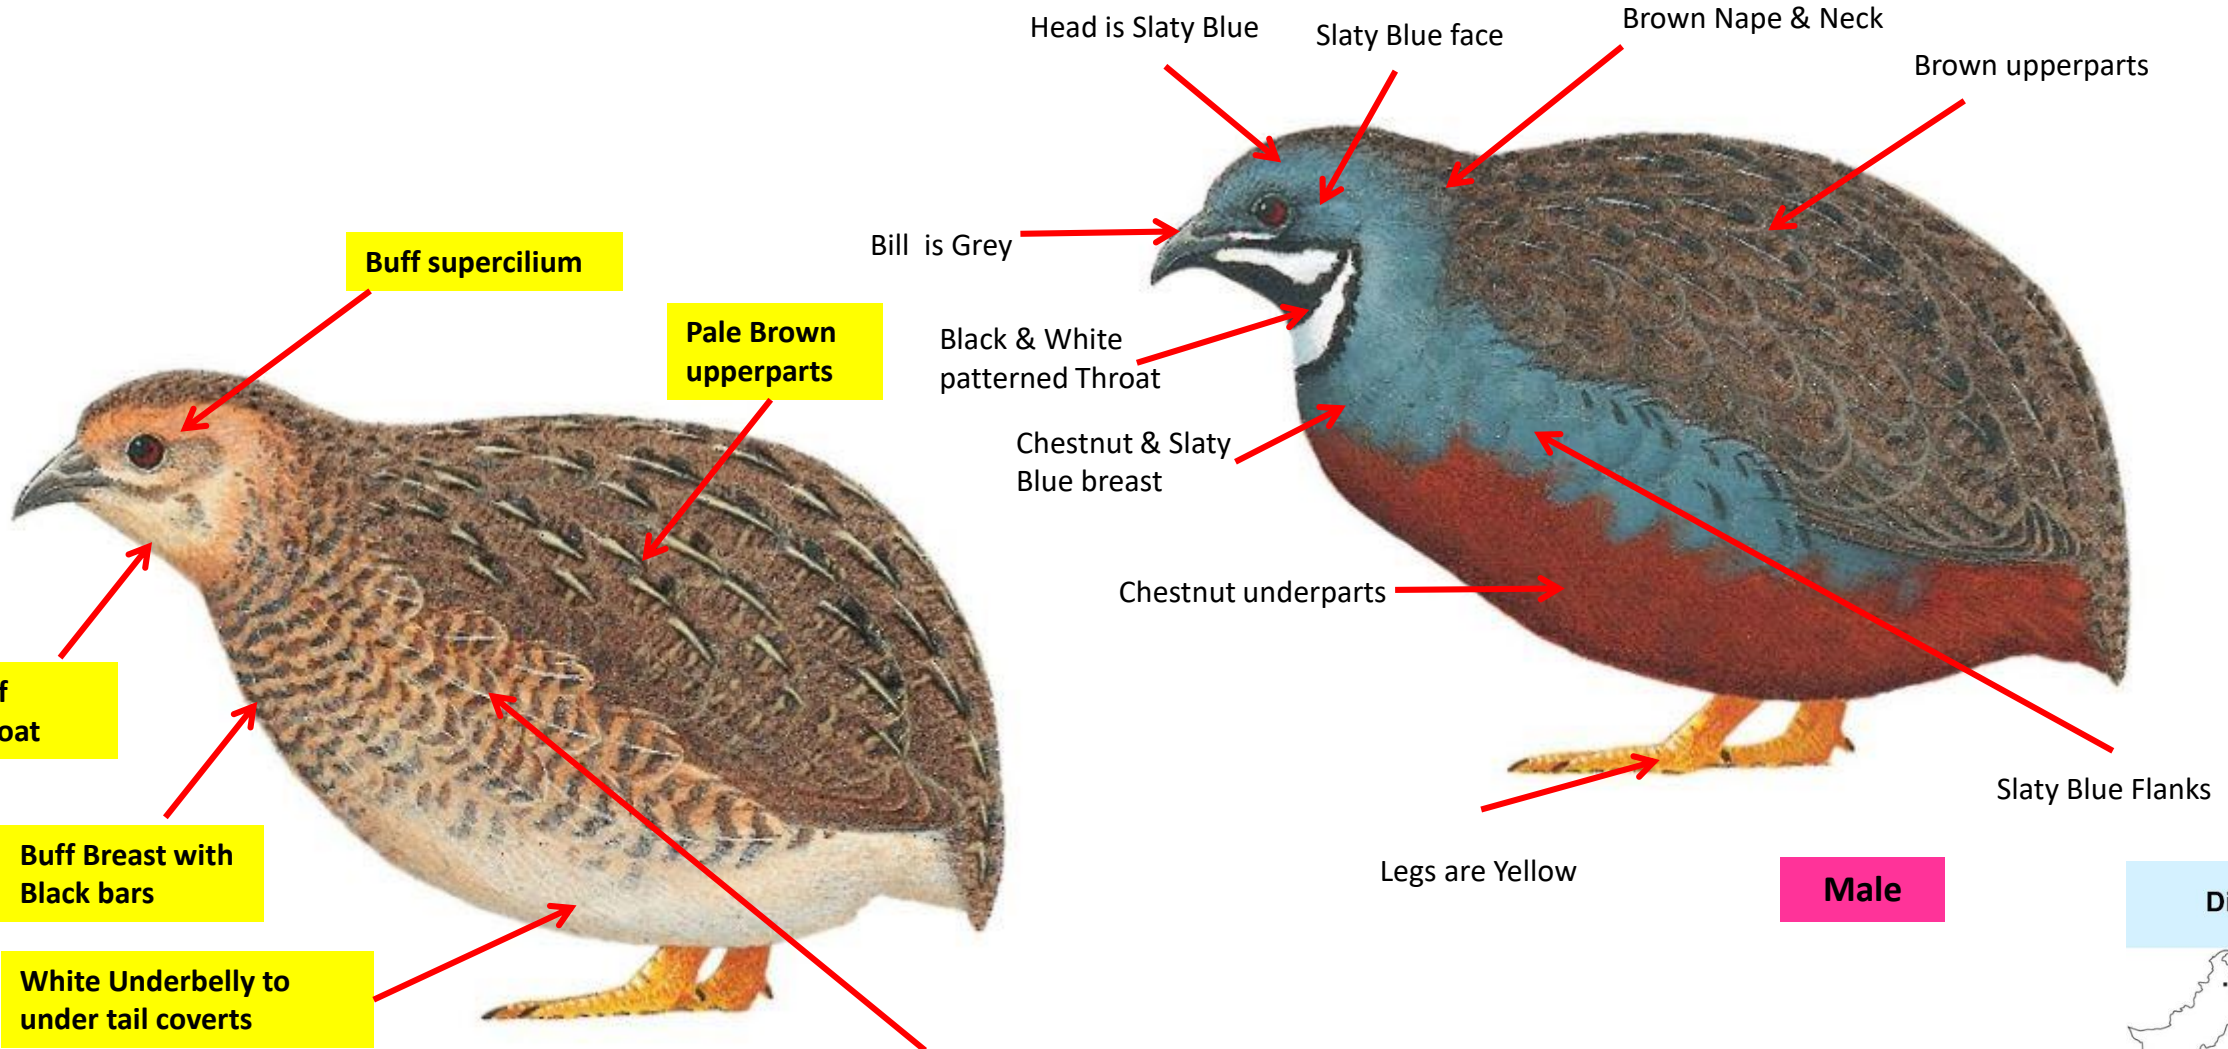

Distribution

Yellow-legged Buttonquail identification Tips

Yellow-legged Buttonquail : *Turnix tanki* : Widespread resident & Winter Visitor in India

Well-defined rufous collar on hindneck

Female

©www.ogaclinks.com

Important id point

Both the sexes are similar

Japanese Quail identification Tips

Japanese Quail : *Coturnix japonica* : Winter visitor in NE India (Assam) India

Important id point

Both the sexes are similar

Reference : Birds of Indian Subcontinent
Inskipp and Grimmett
www.HBW.com

King Quail identification Tips

King Quail : *Coturnix chinensis* : Resident in Peninsula , North ,East & North East India

Head is Slaty Blue

Slaty Blue face

Brown Nape & Neck

Brown upperparts

Bill is Grey

Black & White patterned Throat

Chestnut & Slaty Blue breast

Chestnut underparts

Legs are Yellow