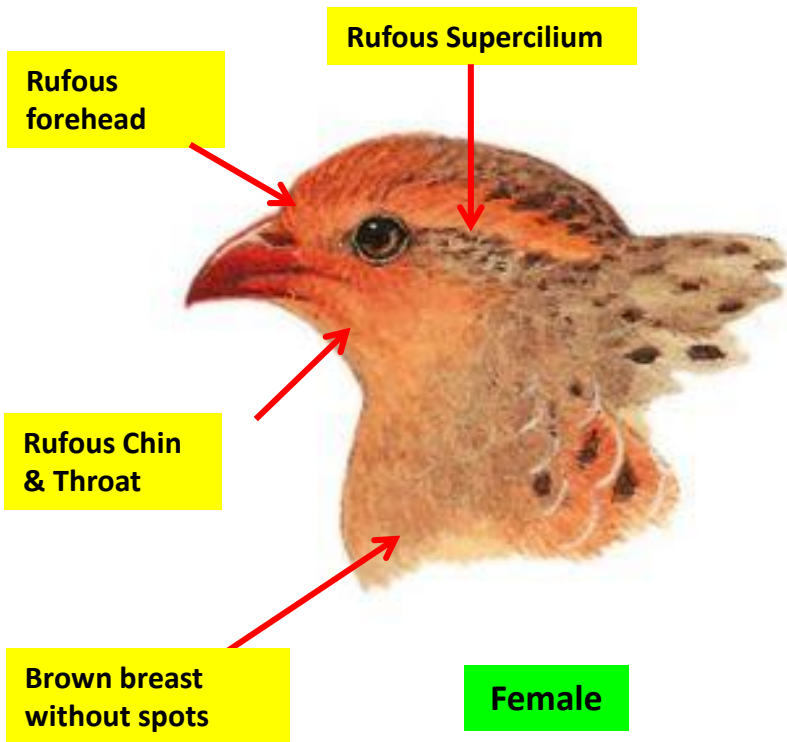

Grey breast with Black cross-shaped Markings

Golden-buff Underparts with Black cross-shaped Markings

Legs are pinkish, dull orange or reddish

Dull White Buff Vent

Brown forehead

Upperparts are Greyish Brown, boldly streaked with Black

Brown Chin & Throat

Pale Golden-buff Underparts with Black cross-shaped Markings

Female

Male

Important id point

Both the sexes are similar

Distribution

Painted Bush Quail identification Tips

Painted Bush Quail : *Perdica erythroryncha* Resident of Western Ghats & Eastern Ghats in India

Male

Important id point

Both the sexes are similar

Reference : Birds of Indian Subcontinent
Inskipp and Grimmett
www.HBW.com

Rock Bush Quail identification Tips

Rock Bush Quail : *Perdica argoondah* : Resident of Central , South & West India

Head are dark Greyish-Brown

Vinaceous-buff Forehead

White supercilium extending till neck