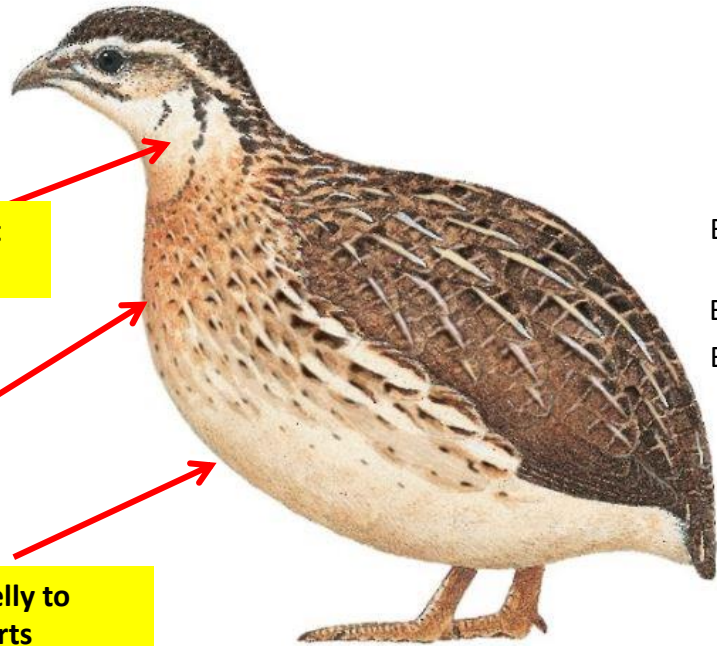

Female

Important id point

Both the sexes are similar

Distribution

Rain Quail identification Tips

Rain Quail : *Coturnix coromandelica* : Widespread resident & Winter Visitor in India

Buff Throat without Black patterns

Buff Breast with Black spots

White Underbelly to under tail coverts

Female

Male

Distribution

Important id point

Both the sexes are similar

Reference : Birds of Indian Subcontinent
Inskipp and Grimmett
www.HBW.com