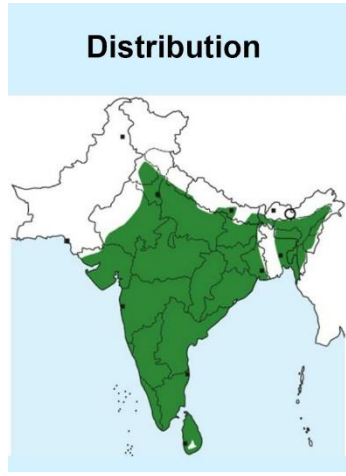

Rock Bush Quail identification Tips

Rock Bush Quail : *Perdica argoondah* : Resident of Central , South & West India

Head are dark Greyish-Brown

Vinaceous-buff Forehead

White supercilium extending till neck

Underparts
Vinaceous -buff

Female

Male

Distribution

Important id point

Both the sexes are similar

Reference : Birds of Indian Subcontinent
Inskipp and Grimmett
www.HBW.com

BUTTON QUAILS

Barred Buttonquail identification Tips

Barred Buttonquail : *Turnix suscitator* : Widespread resident in India

Important id point

Both the sexes are similar

Reference : Birds of Indian Subcontinent
Inskipp and Grimmett
www.HBW.com

Small Buttonquail identification Tips

Small Buttonquail : *Turnix sylvaticus* : Widespread winter visitor in India (Except Tamil Nadu, Kerala & Andhra Pradesh)

Head is dark Greyish-Brown & barred

Black barring on neck