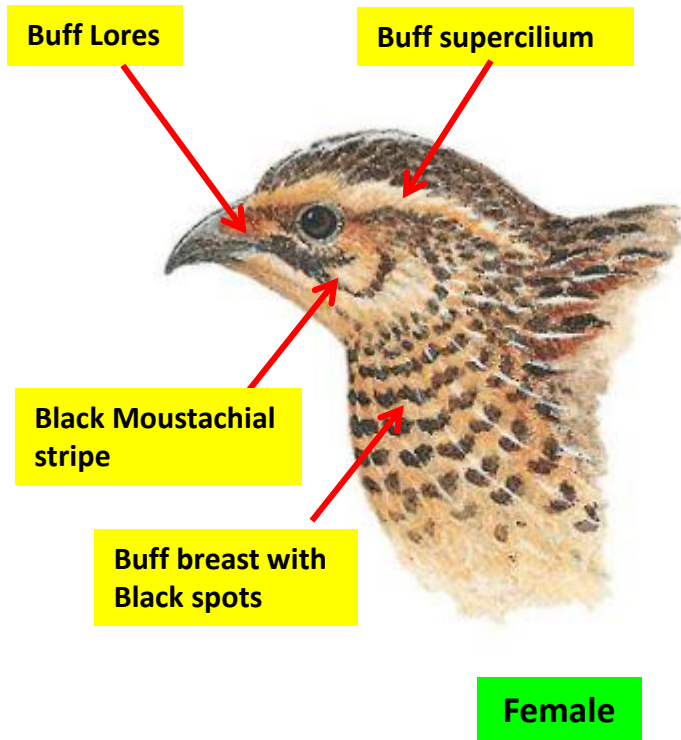

Chestnut stripe on head

Upperparts are Chestnut Brown

Breast is Buff with Black barring

Wings are Chestnut with Black spots

Male

Female

Important id point

Both the sexes are similar

Distribution

Yellow-legged Buttonquail identification Tips

Yellow-legged Buttonquail : *Turnix tanki* : Widespread resident & Winter Visitor in India

Well-defined rufous collar on hindneck

Female

©www.ogaclinks.com

Male

Important id point

Both the sexes are similar

Distribution

Reference : Birds of Indian Subcontinent
Inskipp and Grimmett
www.HBW.com

COTURNIX QUAILS

Common Quail identification Tips

Common Quail : *Coturnix coturnix*: Widespread winter visitor in India (Except Tamil Nadu, Kerala & Andhra Pradesh)

Important id point

Both the sexes are similar

Japanese Quail identification Tips

Japanese Quail : *Coturnix japonica* : Winter visitor in NE India (Assam) India

Important id point

Both the sexes are similar