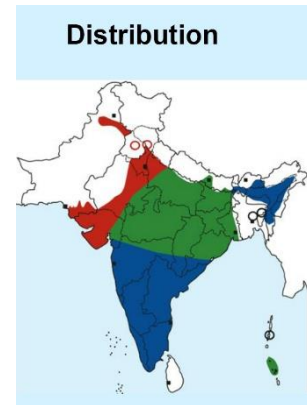

Small Buttonquail identification Tips

Small Buttonquail : *Turnix sylvaticus* : Widespread winter visitor in India (Except Tamil Nadu, Kerala & Andhra Pradesh)

Head is dark Greyish-Brown & barred

Black barring on neck

Distribution

Yellow-legged Buttonquail identification Tips

Yellow-legged Buttonquail : *Turnix tanki* : Widespread resident & Winter Visitor in India

Well-defined rufous collar on hindneck

Female

©www.ogaclinks.com

Male

Important id point

Both the sexes are similar

Distribution

Reference : Birds of Indian Subcontinent
Inskipp and Grimmett
www.HBW.com

COTURNIX QUAILS

Common Quail identification Tips

Common Quail : *Coturnix coturnix*: Widespread winter visitor in India (Except Tamil Nadu, Kerala & Andhra Pradesh)

Important id point

Both the sexes are similar

Japanese Quail identification Tips

Japanese Quail : *Coturnix japonica* : Winter visitor in NE India (Assam) India

Important id point

Both the sexes are similar