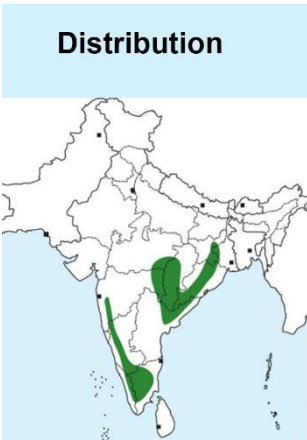

Brown Chin & Throat

Pale Golden-buff Underparts with Black cross-shaped Markings

Female

Male

Important id point

Both the sexes are similar

Distribution

Painted Bush Quail identification Tips

Painted Bush Quail : *Perdica erythroryncha* Resident of Western Ghats & Eastern Ghats in India

Male

Important id point

Both the sexes are similar

Reference : Birds of Indian Subcontinent
Inskipp and Grimmett
www.HBW.com