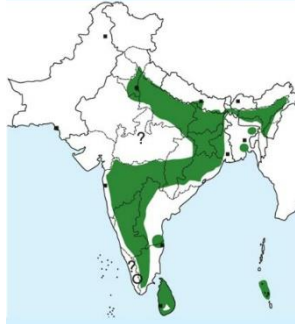

Important id point

Both the sexes are similar

Japanese Quail identification Tips

Japanese Quail : *Coturnix japonica* : Winter visitor in NE India (Assam) India

Important id point

Both the sexes are similar

Reference : Birds of Indian Subcontinent
Inskipp and Grimmett
www.HBW.com

King Quail identification Tips

King Quail : *Coturnix chinensis* : Resident in Peninsula , North ,East & North East India

Head is Slaty Blue

Slaty Blue Flanks

Buff supercilium

Pale Brown upperparts

Buff Throat

Buff Breast with Black bars

White Underbelly to under tail coverts

Buff Flanks with black bars

Male

Female

Important id point

Both the sexes are similar

Distribution

Rain Quail identification Tips

Rain Quail : *Coturnix coromandelica* : Widespread resident & Winter Visitor in India

Buff Throat without Black patterns