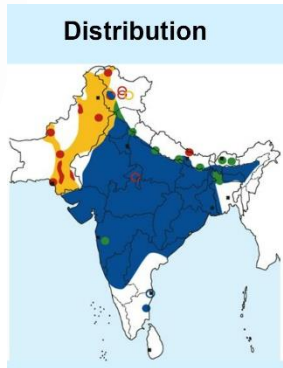

Distribution

Yellow-legged Buttonquail identification Tips

Yellow-legged Buttonquail : *Turnix tanki* : Widespread resident & Winter Visitor in India

Well-defined rufous collar on hindneck

Female

©www.ogaclinks.com

Male

Important id point

Both the sexes are similar

Distribution

Reference : Birds of Indian Subcontinent
Inskipp and Grimmett
www.HBW.com

COTURNIX QUAILS

Common Quail identification Tips

Common Quail : *Coturnix coturnix*: Widespread winter visitor in India (Except Tamil Nadu, Kerala & Andhra Pradesh)

Important id point

Both the sexes are similar

Japanese Quail identification Tips

Japanese Quail : *Coturnix japonica* : Winter visitor in NE India (Assam) India

Important id point

Both the sexes are similar