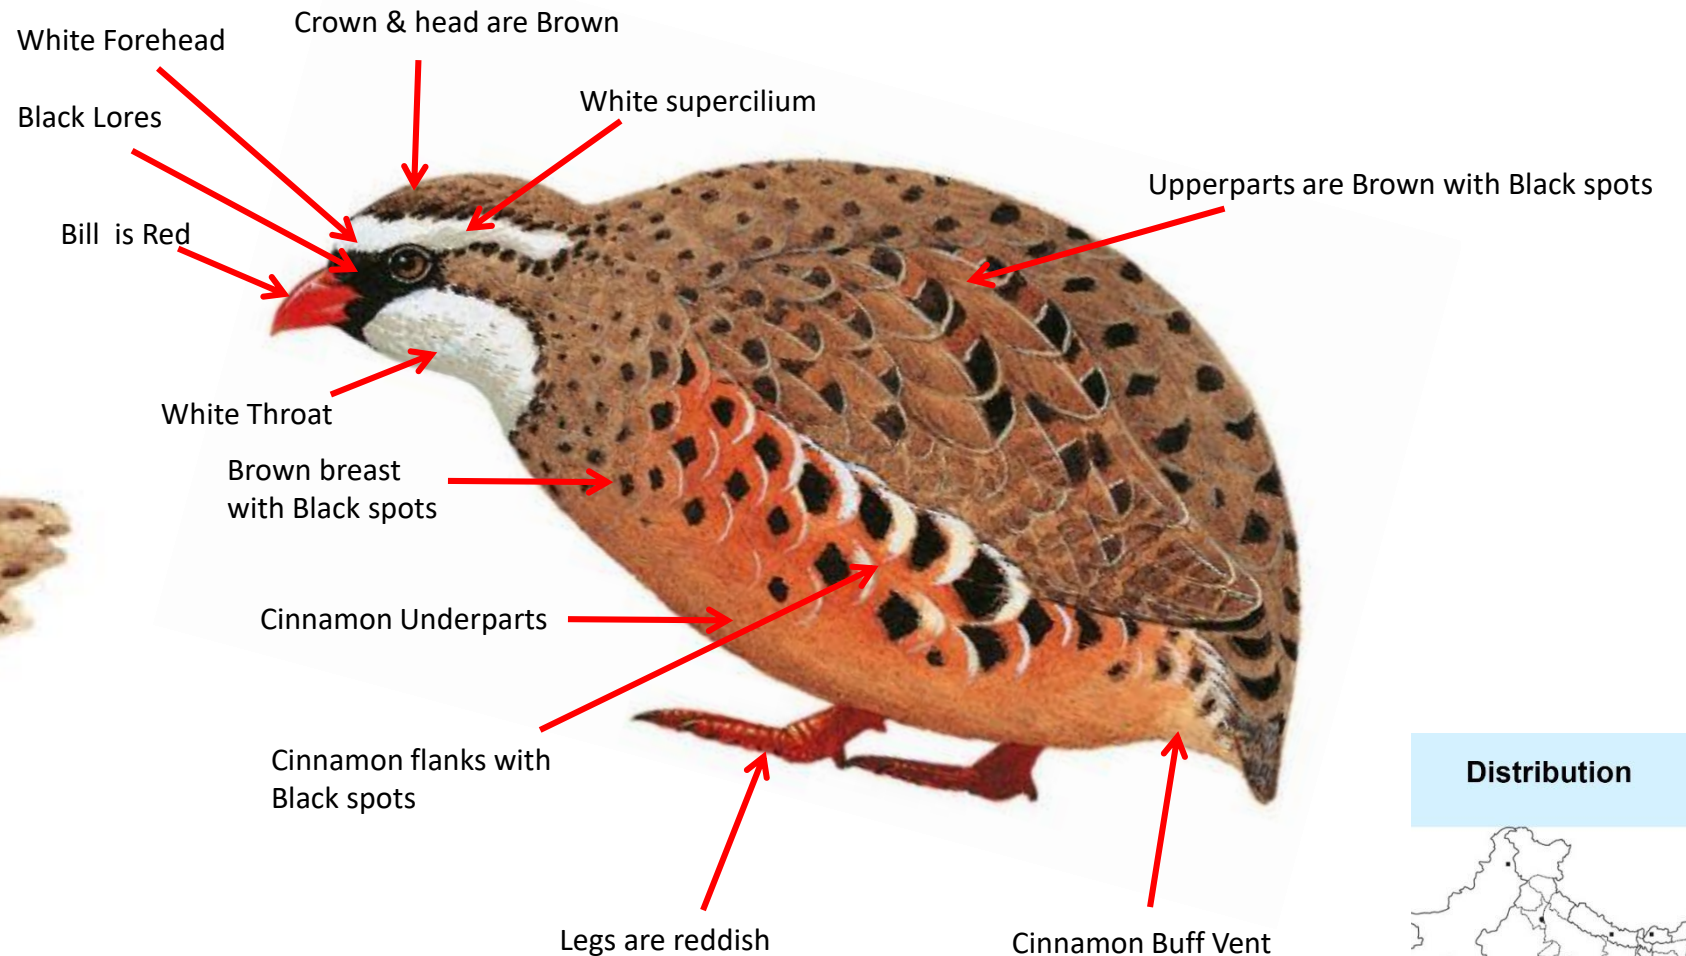

Both the sexes are similar

Distribution

Manipur Bush Quail identification Tips

Manipur Bush Quail : *Perdica manipurensis* : Resident of Manipur in India

Crown & head are dark Greyish with black stripes
Chestnut Forehead
White Lores
Bill is Black
White eye patch
Red Chin & Throat
Upperparts are Slaty Grey

Brown Chin & Throat

Pale Golden-buff Underparts with Black cross-shaped Markings

Female

Male

Important id point

Both the sexes are similar

Distribution

Painted Bush Quail identification Tips

Painted Bush Quail : *Perdica erythroryncha* Resident of Western Ghats & Eastern Ghats in India

Male

Important id point

Both the sexes are similar

Reference : Birds of Indian Subcontinent
Inskipp and Grimmett
www.HBW.com

Rock Bush Quail identification Tips

Rock Bush Quail : *Perdica argoondah* : Resident of Central , South & West India

Head are dark Greyish-Brown

Vinaceous-buff Forehead

White supercilium extending till neck