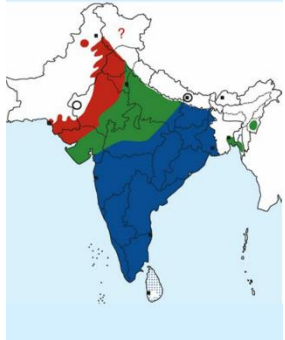

List of Quails found in India

Sno.	Name	Binomial Name
Bush Quail		
1	Himalayan Quail	<i>Ophrysia superciliosa</i>
2	Jungle Bush Quail	<i>Perdica asiatica</i>
3	Manipur Bush Quail	<i>Perdica manipurensis</i>
4	Painted Bush Quail	<i>Perdica erythroryncha</i>
5	Rock Bush Quail	<i>Perdica argoondah</i>
Button Quail		
1	Barred Buttonquail	<i>Turnix suscitator</i>
2	Small Buttonquail	<i>Turnix sylvaticus</i>
3	Yellow-legged Buttonquail	<i>Turnix tanki</i>
Coturnix Quail		
1	Common Quail	<i>Coturnix coturnix</i>
2	Japanese Quail	<i>Coturnix japonica</i>
3	King Quail	<i>Coturnix chinensis</i>
4	Rain Quail	<i>Coturnix coromandelica</i>

Painted Bush Quail : *Perdica erythroryncha* Resident of Western Ghats & Eastern Ghats in India

Male

Important id point

Both the sexes are similar

Reference : Birds of Indian Subcontinent
Inskipp and Grimmett
www.HBW.com

Female

Important id point

Both the sexes are similar

Distribution

Rain Quail identification Tips

Rain Quail : *Coturnix coromandelica* : Widespread resident & Winter Visitor in India

Buff Throat without Black patterns

Buff Breast with Black spots

White Underbelly to under tail coverts

Female

Male

Distribution

Important id point

Both the sexes are similar

Reference : Birds of Indian Subcontinent
Inskipp and Grimmett
www.HBW.com