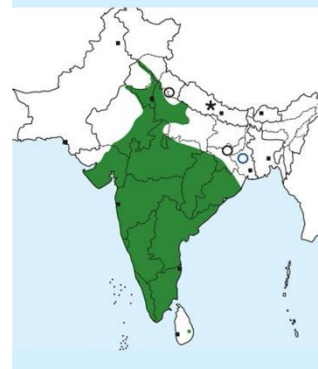

List of Quails found in India

Sno.	Name	Binomial Name
Bush Quail		
1	Himalayan Quail	<i>Ophrysia superciliosa</i>
2	Jungle Bush Quail	<i>Perdica asiatica</i>
3	Manipur Bush Quail	<i>Perdica manipurensis</i>
4	Painted Bush Quail	<i>Perdica erythroryncha</i>
5	Rock Bush Quail	<i>Perdica argoondah</i>
Button Quail		
1	Barred Buttonquail	<i>Turnix suscitator</i>
2	Small Buttonquail	<i>Turnix sylvaticus</i>
3	Yellow-legged Buttonquail	<i>Turnix tanki</i>
Coturnix Quail		
1	Common Quail	<i>Coturnix coturnix</i>
2	Japanese Quail	<i>Coturnix japonica</i>
3	King Quail	<i>Coturnix chinensis</i>
4	Rain Quail	<i>Coturnix coromandelica</i>

Reference : **Birds of Indian Subcontinent**
Inskipp and Grimmett
www.HBW.com

Jungle Bush Quail identification Tips

Jungle Bush Quail : *Perdica asiatica* : Widespread resident in India (Except North East & North West)

White Underparts with Black barring

Legs are pinkish, dull orange or reddish

Orange -Buff Vent

Upperparts are Greyish Brown, boldly streaked with Black

Underparts are vinaceous-buff

Female

Male

Important id point

Both the sexes are similar

Distribution

Manipur Bush Quail identification Tips

Manipur Bush Quail : *Perdica manipurensis* : Resident of Manipur in India

Crown & head are dark Greyish with black stripes
Chestnut Forehead
White Lores
Bill is Black
White eye patch
Red Chin & Throat
Upperparts are Slaty Grey