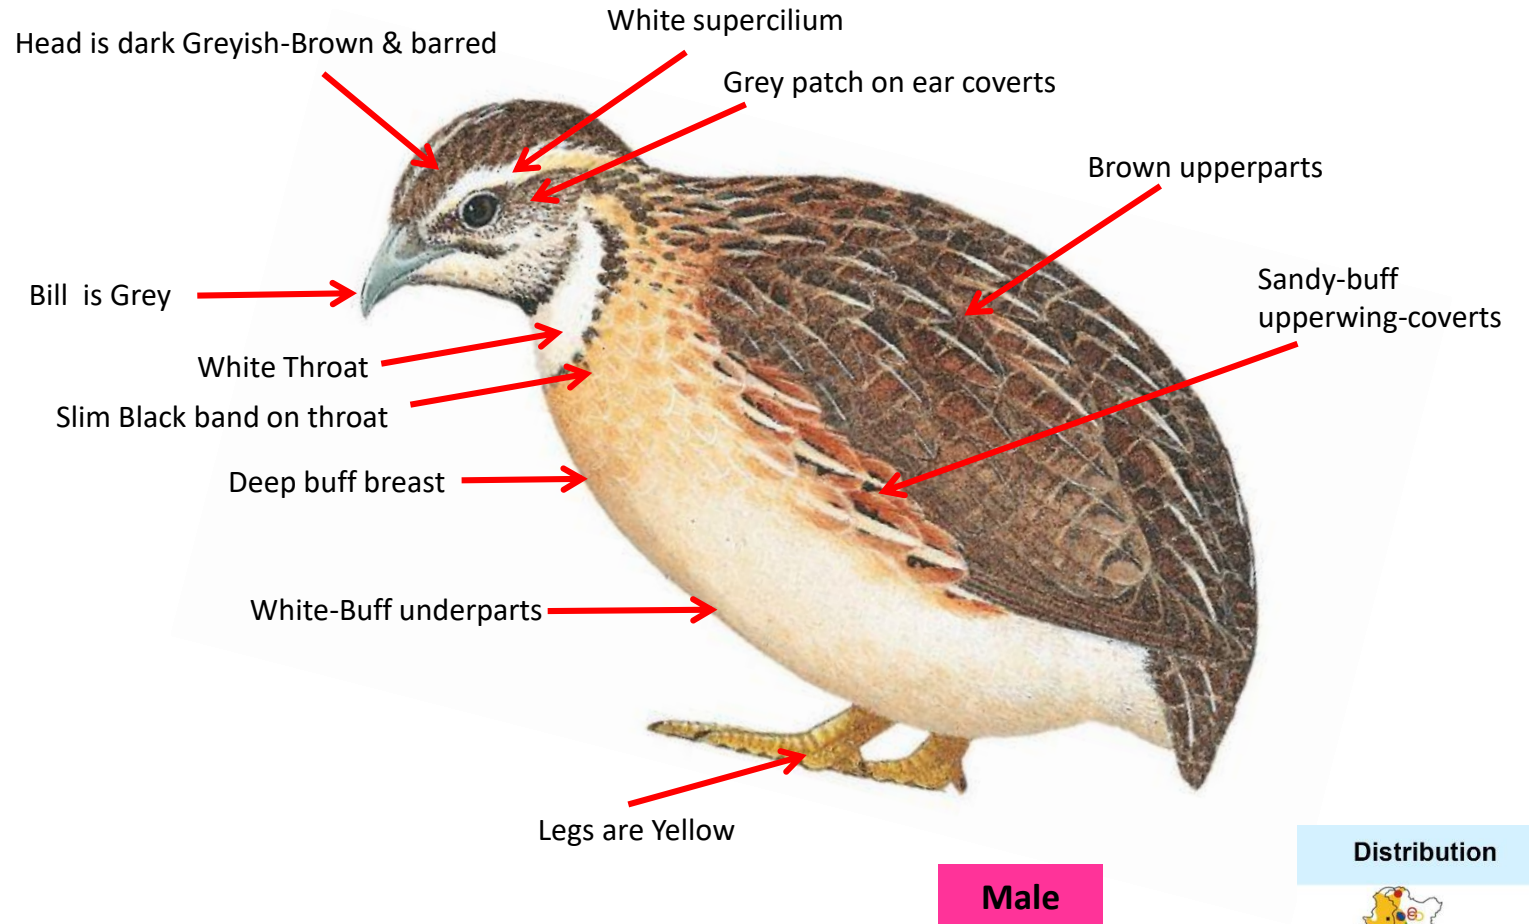

Chestnut stripe on head

Upperparts are Chestnut Brown

Breast is Buff with Black barring

Wings are Chestnut with Black spots

Male

Female

Important id point

Both the sexes are similar

Distribution

Yellow-legged Buttonquail identification Tips

Yellow-legged Buttonquail : *Turnix tanki* : Widespread resident & Winter Visitor in India

Well-defined rufous collar on hindneck

Female

©www.ogaclinks.com

Male

Important id point

Both the sexes are similar

Distribution

Reference : Birds of Indian Subcontinent
Inskipp and Grimmett
www.HBW.com

COTURNIX QUAILS

Common Quail identification Tips

Common Quail : *Coturnix coturnix*: Widespread winter visitor in India (Except Tamil Nadu, Kerala & Andhra Pradesh)

Important id point

Both the sexes are similar

Japanese Quail identification Tips

Japanese Quail : *Coturnix japonica* : Winter visitor in NE India (Assam) India

Important id point

Both the sexes are similar