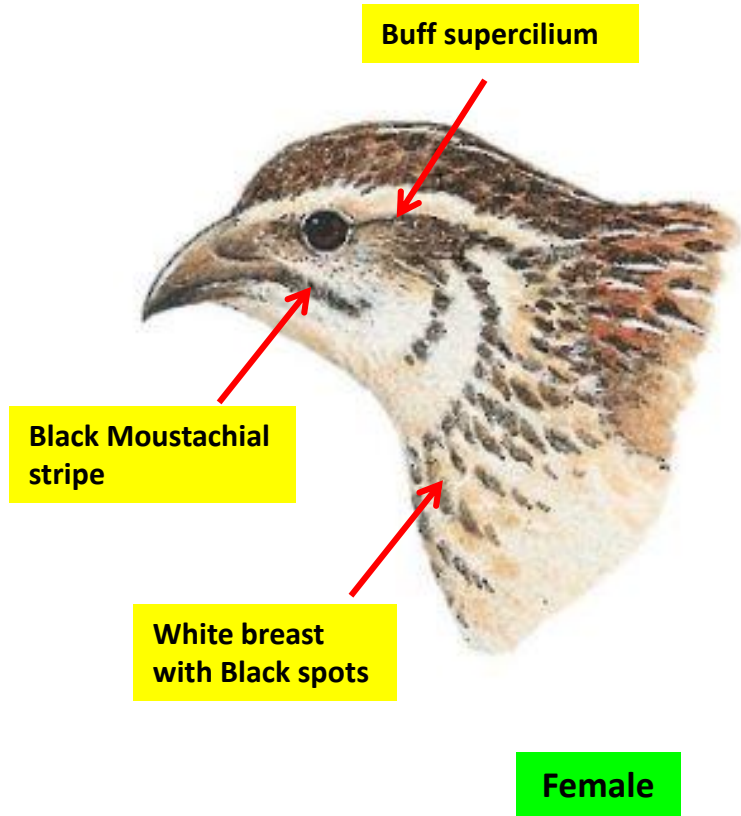

Distribution

Yellow-legged Buttonquail identification Tips

Yellow-legged Buttonquail : *Turnix tanki* : Widespread resident & Winter Visitor in India

Well-defined rufous collar on hindneck

Female

©www.ogaclinks.com

Male

Important id point

Both the sexes are similar

Distribution

Reference : Birds of Indian Subcontinent
Inskipp and Grimmett
www.HBW.com

COTURNIX QUAILS

Common Quail identification Tips

Common Quail : *Coturnix coturnix*: Widespread winter visitor in India (Except Tamil Nadu, Kerala & Andhra Pradesh)

Important id point

Both the sexes are similar

Japanese Quail identification Tips

Japanese Quail : *Coturnix japonica* : Winter visitor in NE India (Assam) India

Important id point

Both the sexes are similar