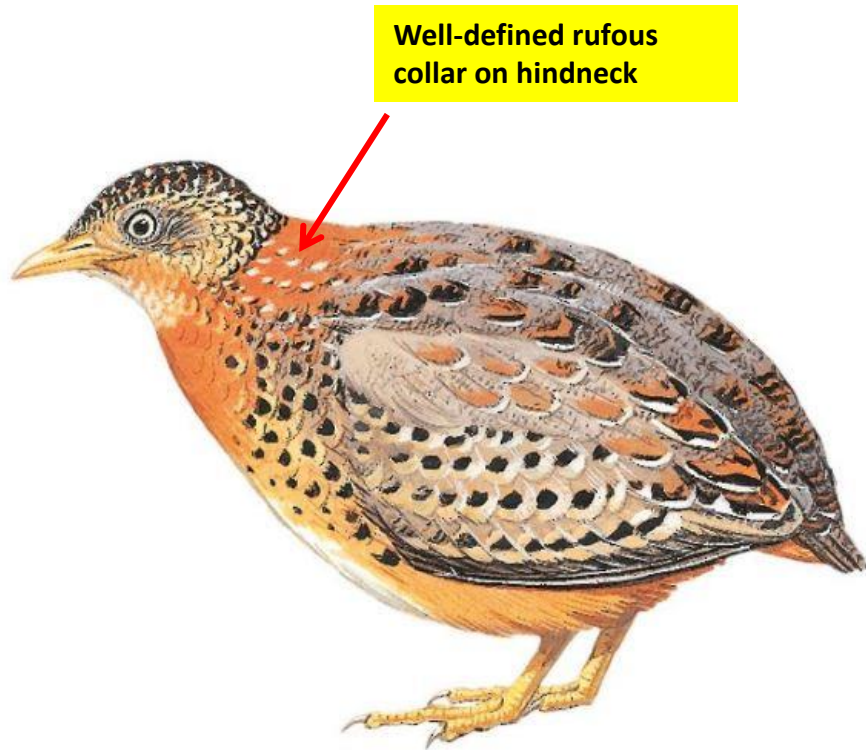

Small Buttonquail identification Tips

Small Buttonquail : *Turnix sylvaticus* : Widespread winter visitor in India (Except Tamil Nadu, Kerala & Andhra Pradesh)

Head is dark Greyish-Brown & barred

Black barring on neck

Chestnut stripe on head

Upperparts are Chestnut Brown

Breast is Buff with Black barring

Wings are Chestnut with Black spots

Male

Female

Important id point

Both the sexes are similar

Distribution

Yellow-legged Buttonquail identification Tips

Yellow-legged Buttonquail : *Turnix tanki* : Widespread resident & Winter Visitor in India

Well-defined rufous collar on hindneck

Female

©www.ogaclinks.com