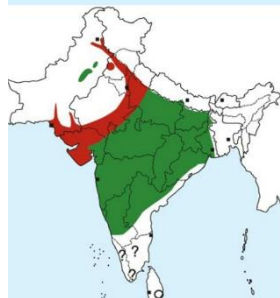

Small Buttonquail identification Tips

Small Buttonquail : *Turnix sylvaticus* : Widespread winter visitor in India (Except Tamil Nadu, Kerala & Andhra Pradesh)

Head is dark Greyish-Brown & barred

Black barring on neck

Chestnut stripe on head

Upperparts are Chestnut Brown

Breast is Buff with Black barring

Wings are Chestnut with Black spots

Male

Female

Important id point

Both the sexes are similar

Distribution

Yellow-legged Buttonquail identification Tips

Yellow-legged Buttonquail : *Turnix tanki* : Widespread resident & Winter Visitor in India

Well-defined rufous collar on hindneck

Female

©www.ogaclinks.com