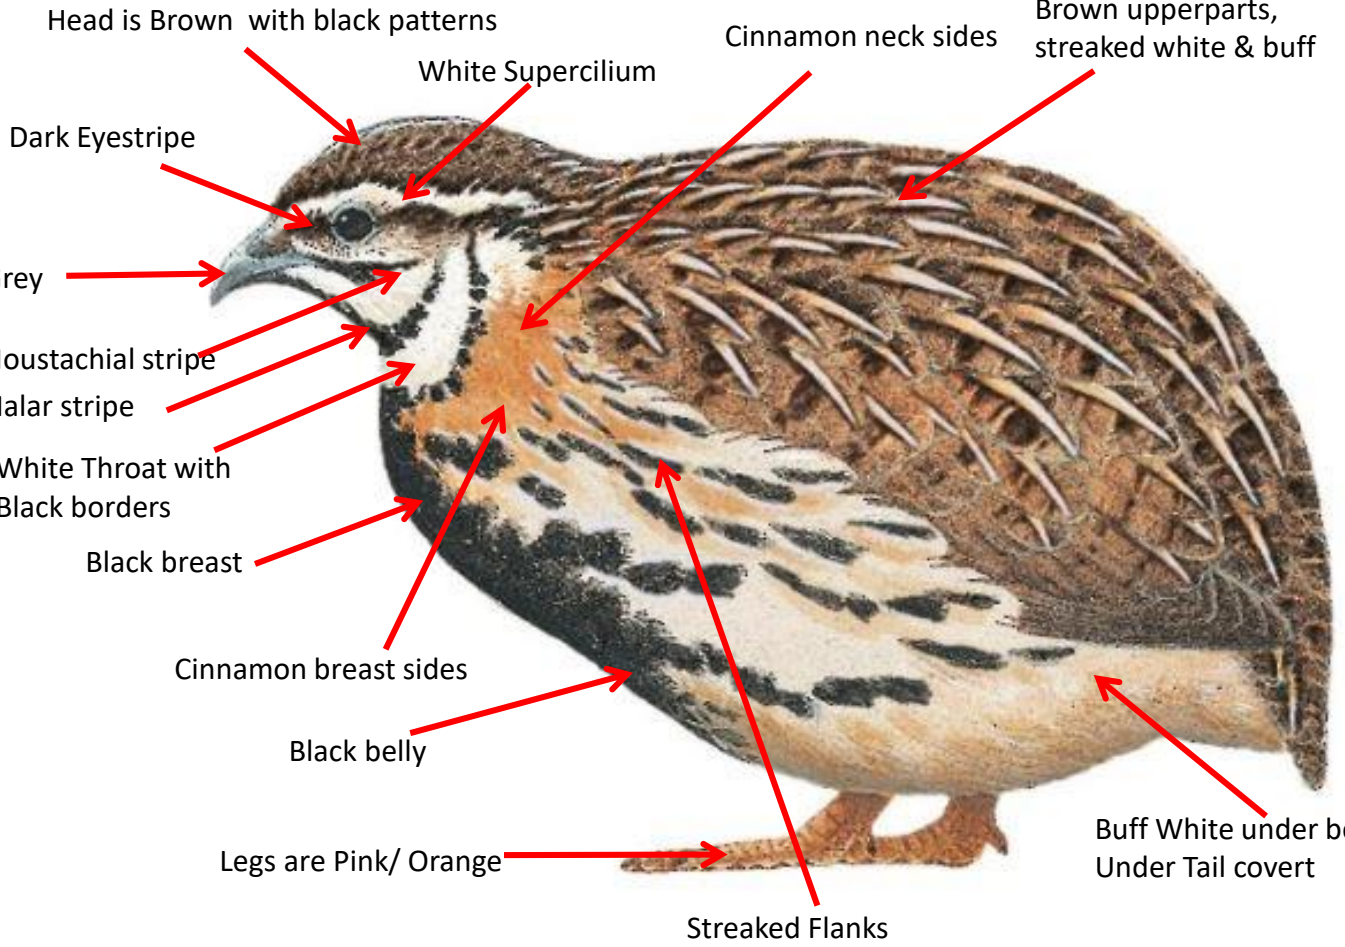

Slaty Blue Flanks

Buff supercilium

Pale Brown upperparts

Buff Throat

Buff Breast with Black bars

White Underbelly to under tail coverts

Buff Flanks with black bars

Male

Female

Important id point

Both the sexes are similar

Distribution

Rain Quail identification Tips

Rain Quail : *Coturnix coromandelica* : Widespread resident & Winter Visitor in India

Buff Throat without Black patterns

Buff Breast with Black spots

White Underbelly to under tail coverts

Female

Male

Distribution

Important id point

Both the sexes are similar

Reference : Birds of Indian Subcontinent
Inskipp and Grimmett
www.HBW.com