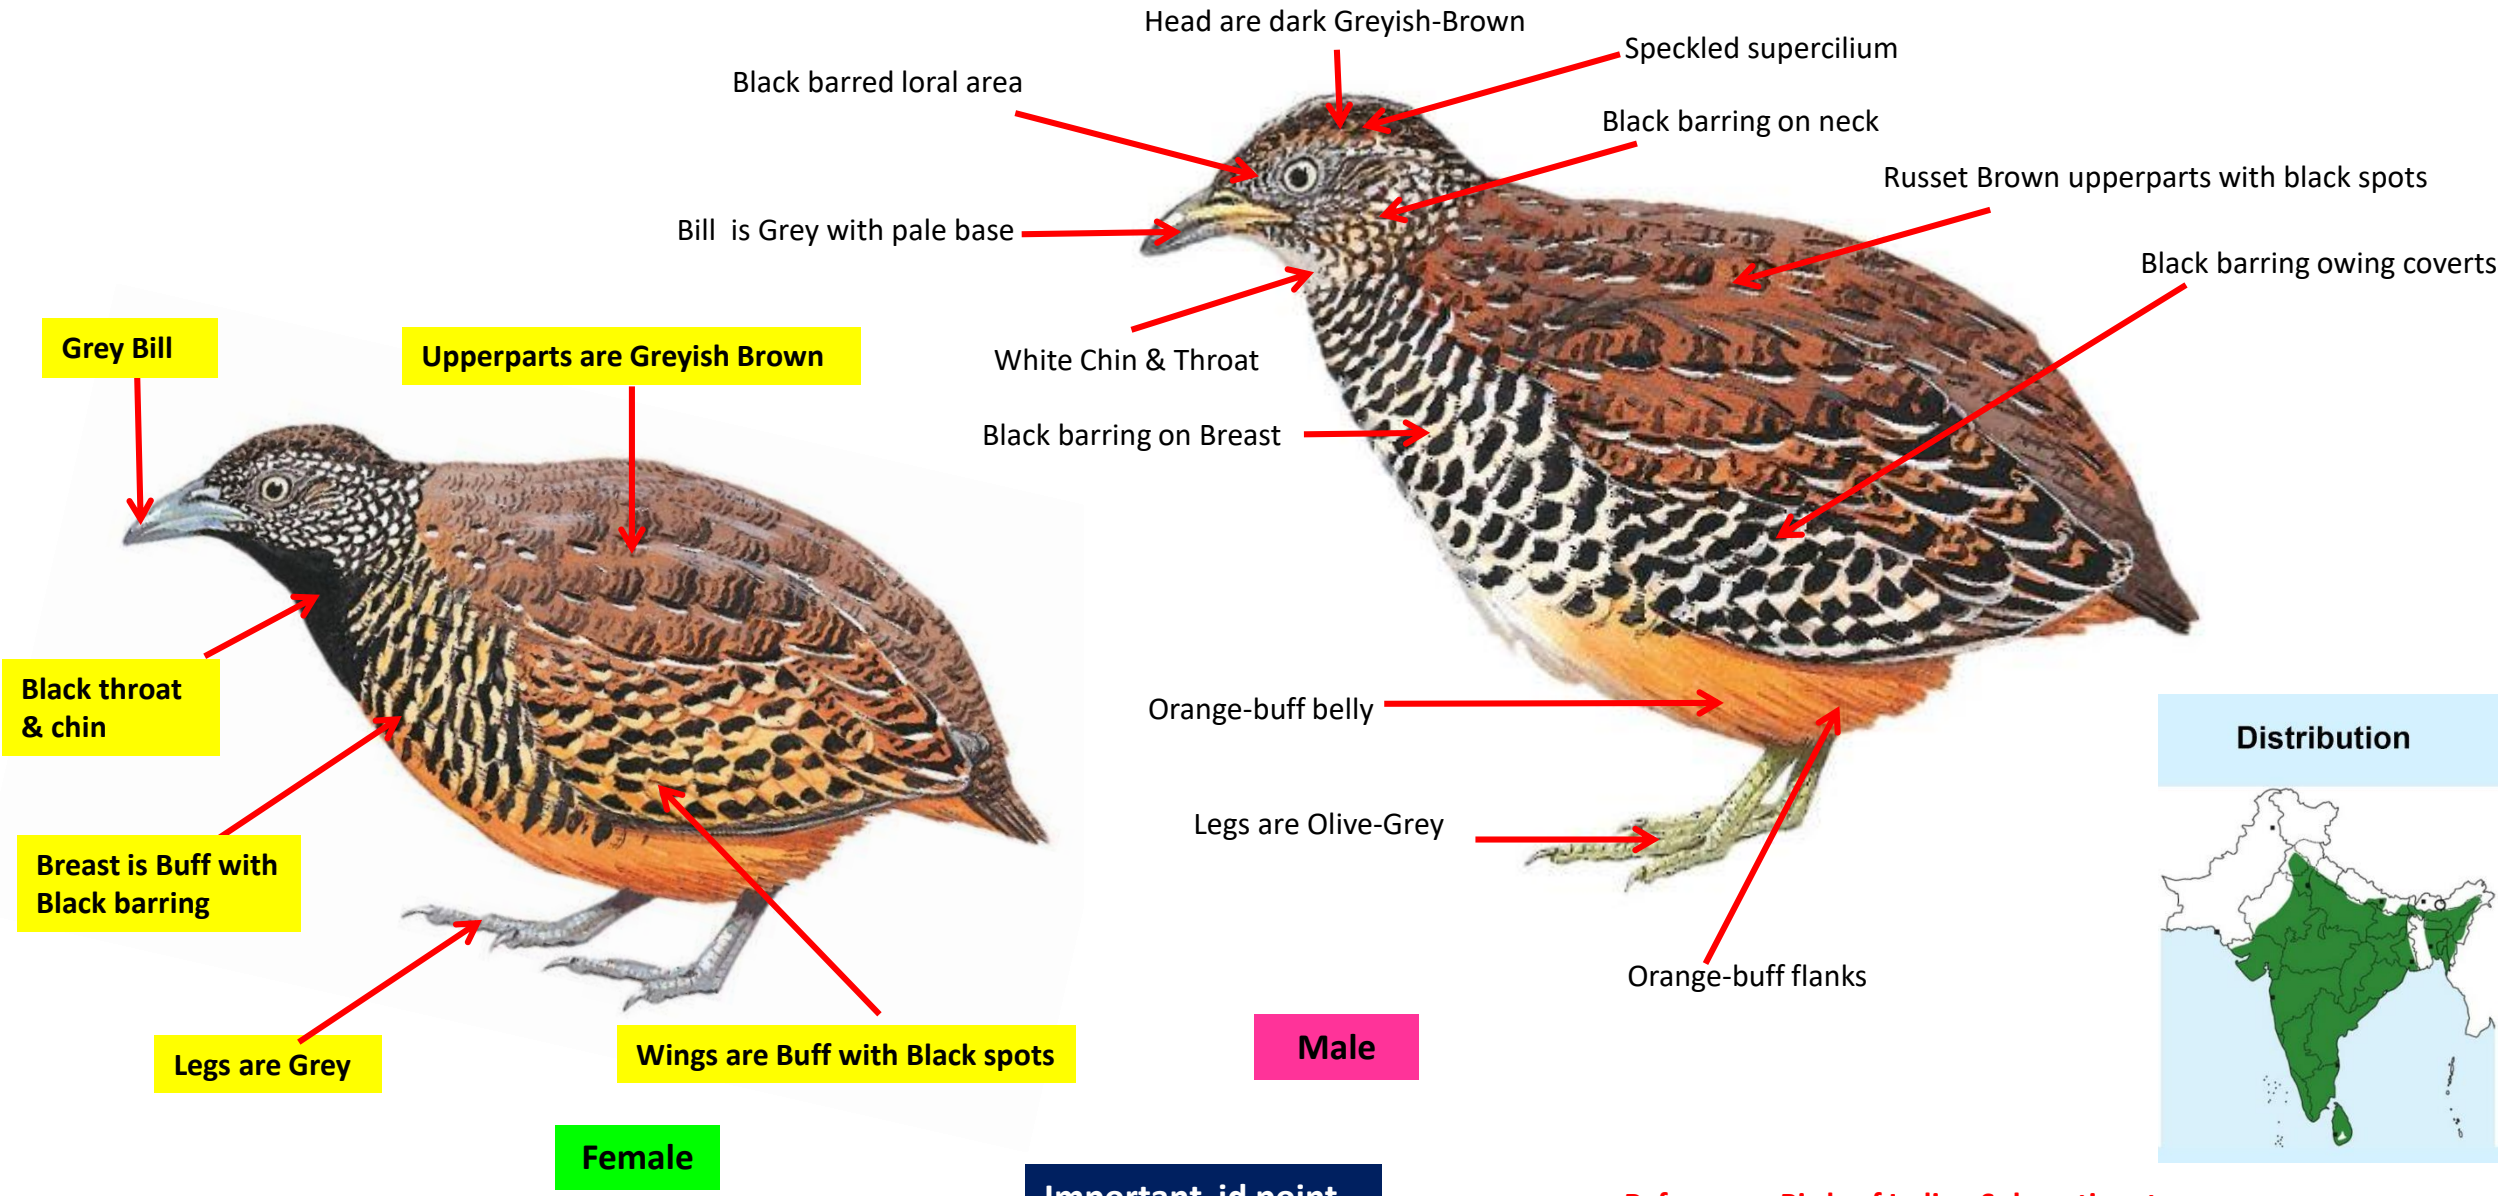

Rock Bush Quail identification Tips

Rock Bush Quail : *Perdica argoondah* : Resident of Central , South & West India

Head are dark Greyish-Brown

Vinaceous-buff Forehead

White supercilium extending till neck

Underparts
Vinaceous -buff

Female

Male

Distribution

Important id point

Both the sexes are similar

Reference : Birds of Indian Subcontinent
Inskipp and Grimmett
www.HBW.com

BUTTON QUAILS

Barred Buttonquail identification Tips

Barred Buttonquail : *Turnix suscitator* : Widespread resident in India

Important id point

Both the sexes are similar

Reference : Birds of Indian Subcontinent
Inskipp and Grimmett
www.HBW.com

Small Buttonquail identification Tips

Small Buttonquail : *Turnix sylvaticus* : Widespread winter visitor in India (Except Tamil Nadu, Kerala & Andhra Pradesh)

Head is dark Greyish-Brown & barred

Black barring on neck