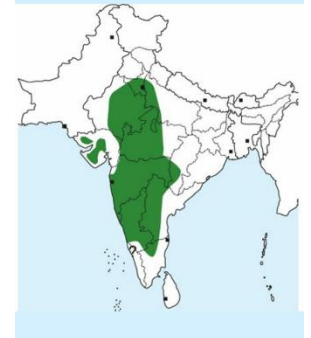

List of Quails found in India

Sno.	Name	Binomial Name
Bush Quail		
1	Himalayan Quail	<i>Ophrysia superciliosa</i>
2	Jungle Bush Quail	<i>Perdica asiatica</i>
3	Manipur Bush Quail	<i>Perdica manipurensis</i>
4	Painted Bush Quail	<i>Perdica erythroryncha</i>
5	Rock Bush Quail	<i>Perdica argoondah</i>
Button Quail		
1	Barred Buttonquail	<i>Turnix suscitator</i>
2	Small Buttonquail	<i>Turnix sylvaticus</i>
3	Yellow-legged Buttonquail	<i>Turnix tanki</i>
Coturnix Quail		
1	Common Quail	<i>Coturnix coturnix</i>
2	Japanese Quail	<i>Coturnix japonica</i>
3	King Quail	<i>Coturnix chinensis</i>
4	Rain Quail	<i>Coturnix coromandelica</i>

Painted Bush Quail : *Perdica erythroryncha* Resident of Western Ghats & Eastern Ghats in India

Male

Important id point

Both the sexes are similar

Reference : Birds of Indian Subcontinent
Inskipp and Grimmett
www.HBW.com

Rock Bush Quail identification Tips

Rock Bush Quail : *Perdica argoondah* : Resident of Central , South & West India

Head are dark Greyish-Brown

Vinaceous-buff Forehead

White supercilium extending till neck

Underparts
Vinaceous -buff

Female

Male

Distribution

Important id point

Both the sexes are similar

Reference : Birds of Indian Subcontinent
Inskipp and Grimmett
www.HBW.com

BUTTON QUAILS