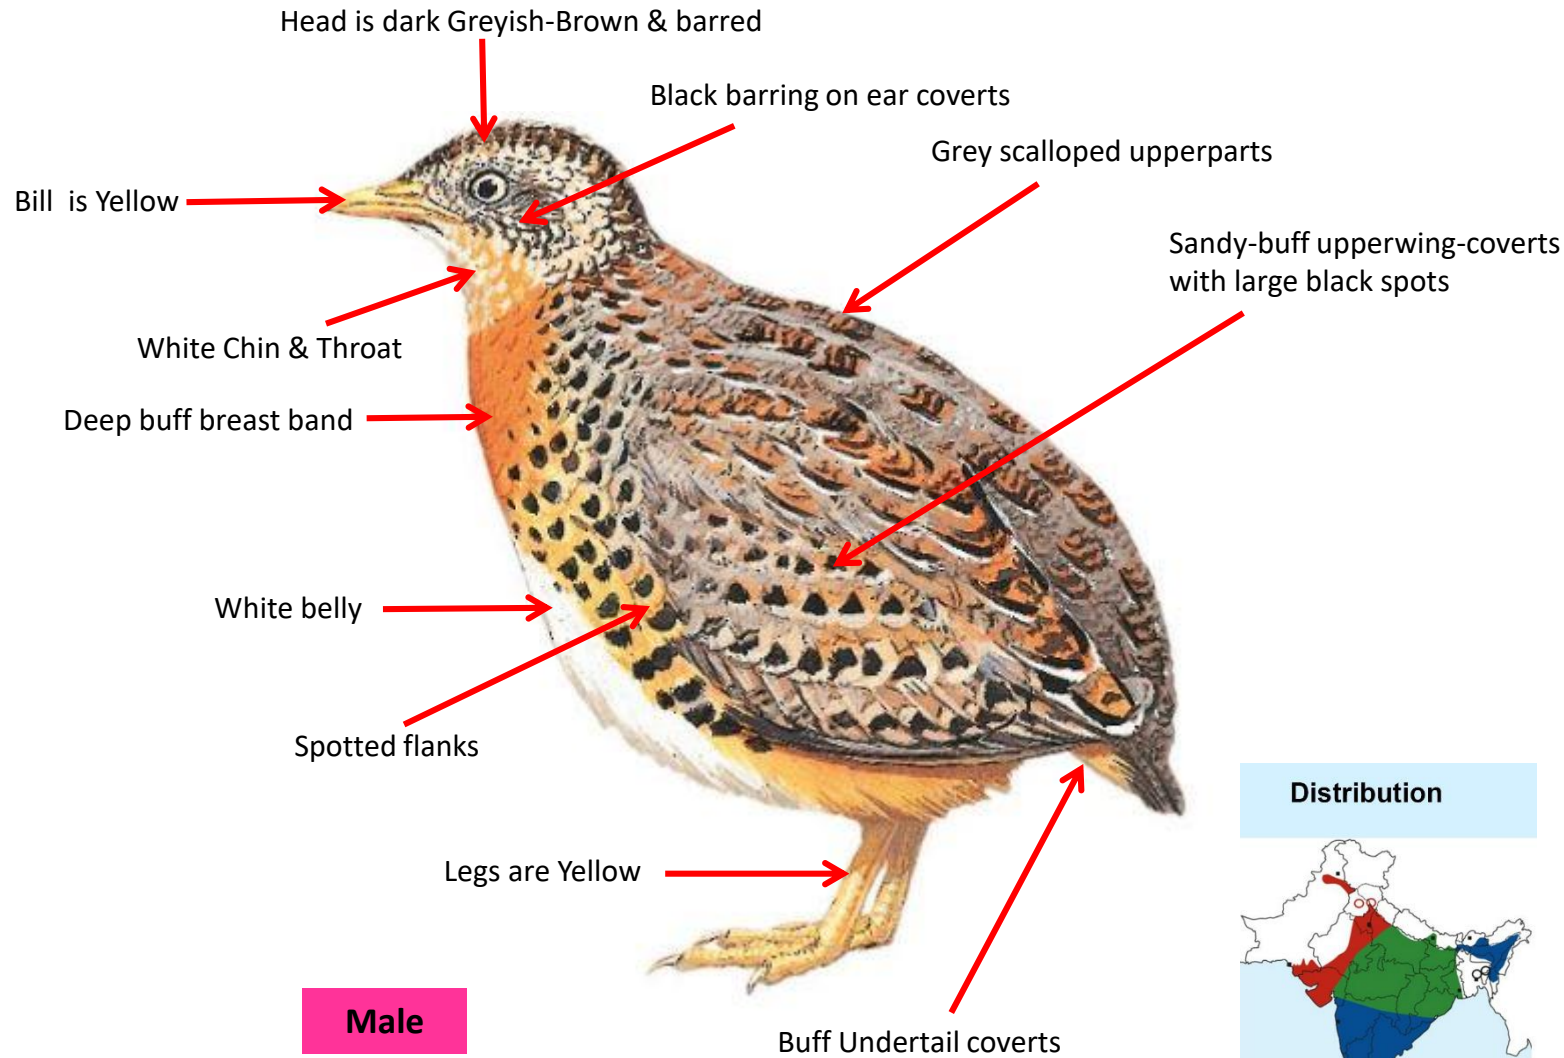

Small Buttonquail identification Tips

Small Buttonquail : *Turnix sylvaticus* : Widespread winter visitor in India (Except Tamil Nadu, Kerala & Andhra Pradesh)

Head is dark Greyish-Brown & barred

Black barring on neck

Chestnut stripe on head

Upperparts are Chestnut Brown

Breast is Buff with Black barring

Wings are Chestnut with Black spots

Male

Female

Important id point

Both the sexes are similar

Distribution

Yellow-legged Buttonquail identification Tips

Yellow-legged Buttonquail : *Turnix tanki* : Widespread resident & Winter Visitor in India

Well-defined rufous collar on hindneck

Female

©www.ogaclinks.com