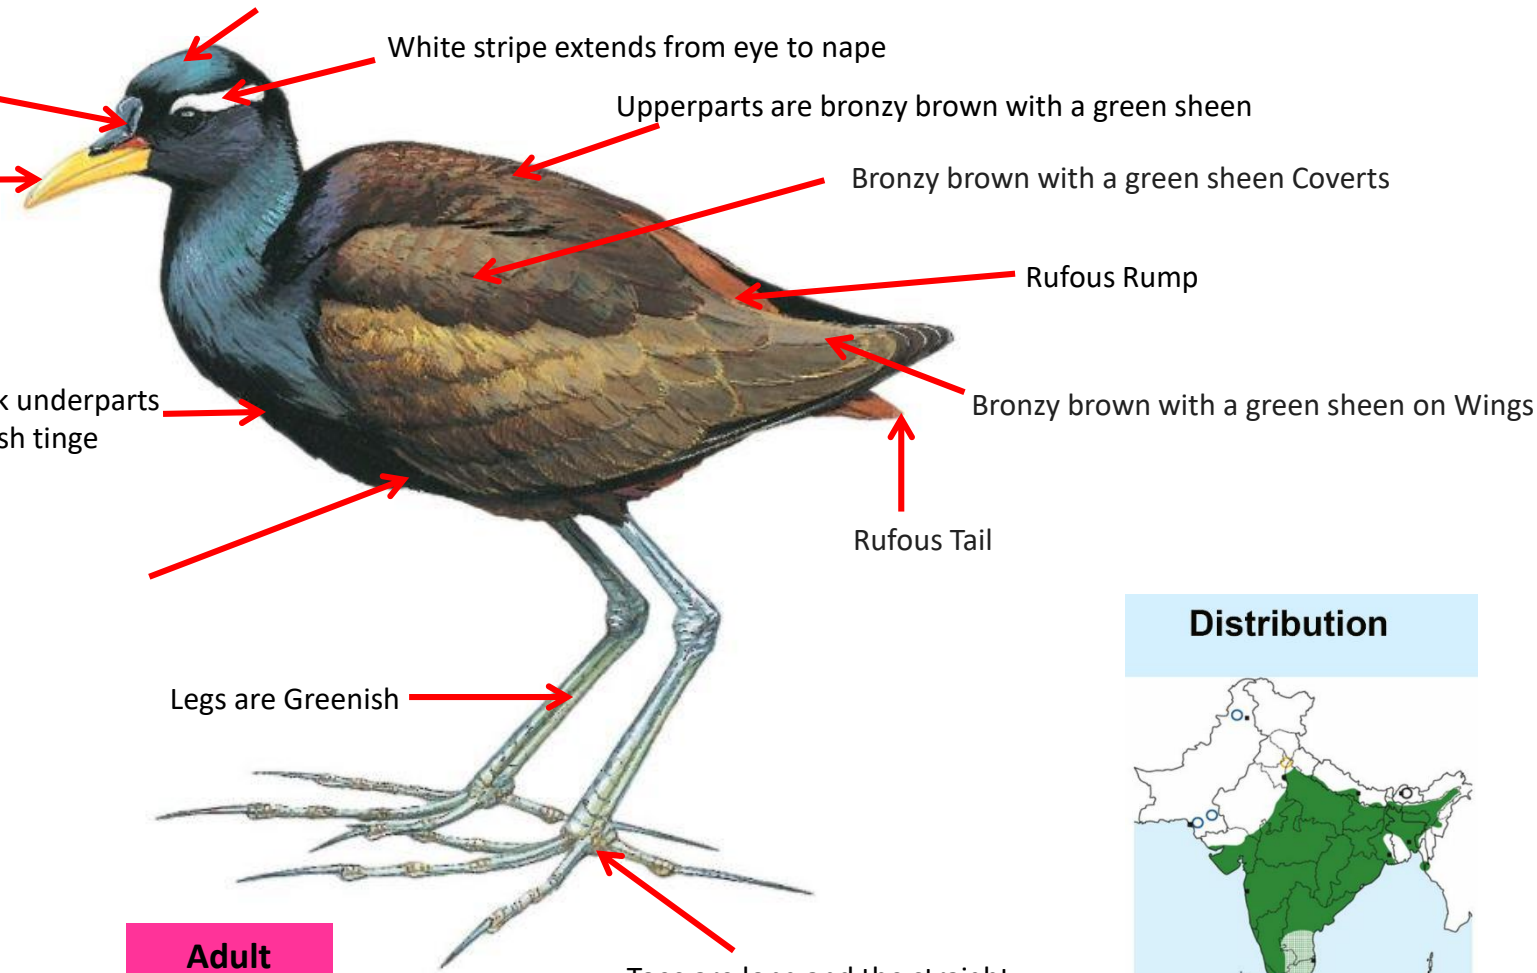

Bronze-winged Jacana : *Metopidius indicus*: Widespread resident in India (Except East India)

A lappet or frontal shield extends up over the forehead and is Bluish (Reddish Purple in breeding)

Head & Crown are Glossy, black with Greenish tinge

Rufous Tail

Glossy, black underparts with Greenish tinge

Legs are Greenish

Toes are long and the straight and the elongated nail on the hind toe is longer than the toe.

Juvenile

Adult

Important id point

Both sexes similar

Difference from Adult

Reference : **Birds of Indian Subcontinent**
Inskipp and Grimmett
www.HBW.com

Pheasant-tailed Jacana identification Tips

Pheasant-tailed Jacana : *Hydrophasianus chirurgus*: Widespread resident in India

A lappet or frontal shield extends up over the forehead and is Bluish (Reddish Purple in breeding)

Head is white

Black patch at rear of crown continues as black line down each side of neck

Glossy golden-yellow Hind neck