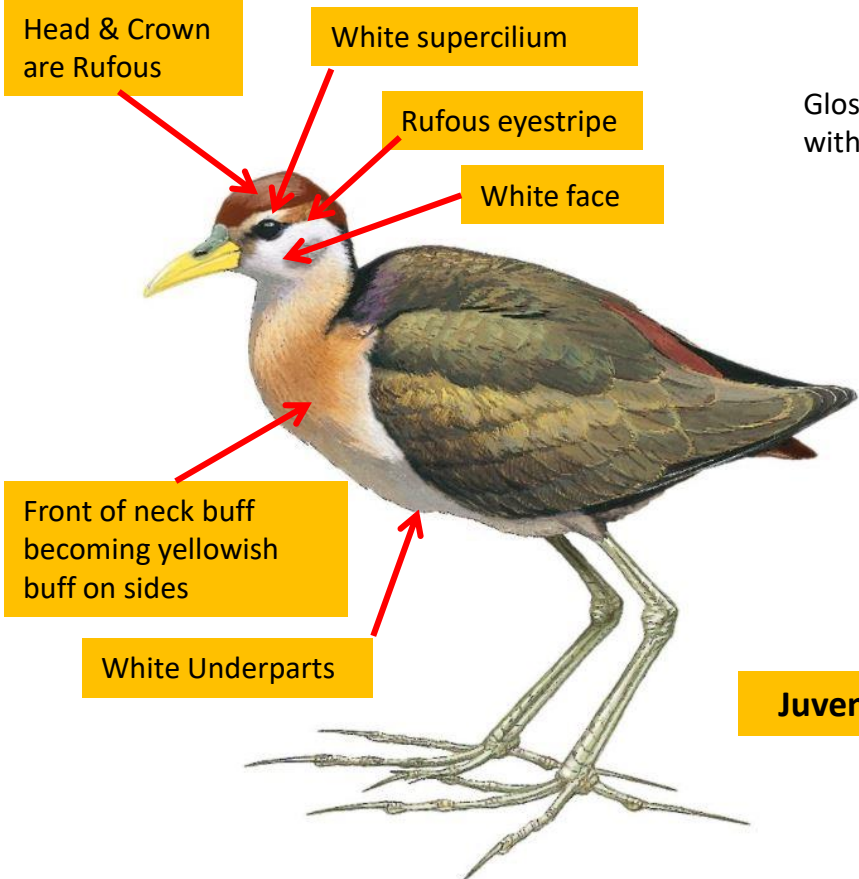

Bronze-winged Jacana : *Metopidius indicus*: Widespread resident in India (Except East India)

A lappet or frontal shield extends up over the forehead and is Bluish (Reddish Purple in breeding)

Head & Crown are Glossy, black with Greenish tinge

White stripe extends from eye to nape

Upperparts are bronzy brown with a green sheen

Greenish-yellow bill with yellow tip and red base

Bronzy brown with a green sheen Coverts

Rufous Rump

Bronzy brown with a green sheen on Wings

Rufous Tail

Glossy, black underparts with Greenish tinge

Legs are Greenish

Toes are long and the straight and the elongated nail on the hind toe is longer than the toe.

Juvenile

Adult

Important id point

Both sexes similar

A lappet or frontal shield extends up over the forehead and is Bluish (Reddish Purple in breeding)

Head is white

Black patch at rear of crown continues as black line down each side of neck

Glossy golden-yellow Hind neck