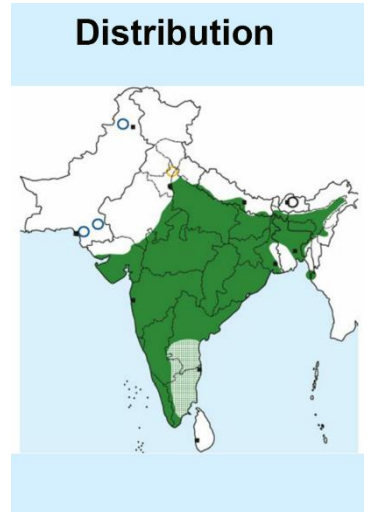

Reference : **Birds of Indian Subcontinent**
Inskipp and Grimmett
www.HBW.com