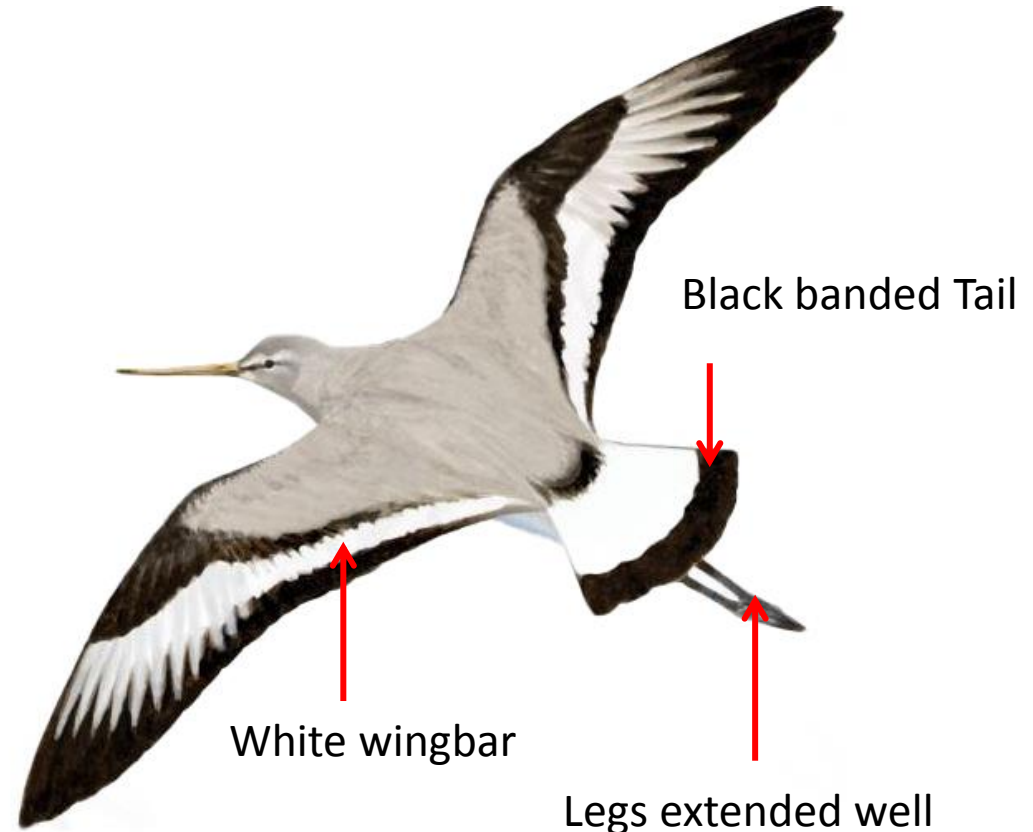

White Supercilium Female

Longer bill

Duller than Male

Yellowish or orange-pink base and dark tip

Orange Neck

Upperparts are fringed chestnut

Black Tail band

Orange breast

Dark brown barring on belly

Breeding

White Underparts

Dark grey / black legs

White Supercilium

Pink base and dark tip bill

Grey-brown upperparts Uniform appearance

Breast is grey. No streaking

Non-breeding

Whitish underparts

Difference from Male

Difference from Breeding plumage

Important id point

Reference : Birds of Indian Subcontinent Inskipp and Grimmett www.HBW.com

Black-tailed Godwit Identification Tips

Black-tailed Godwit : *Limosa limosa* : Widespread winter visitor in India (Except Kerala. East and North East India

Black banded Tail

White wingbar

Legs extended well beyond the tail

Plain white Underwing