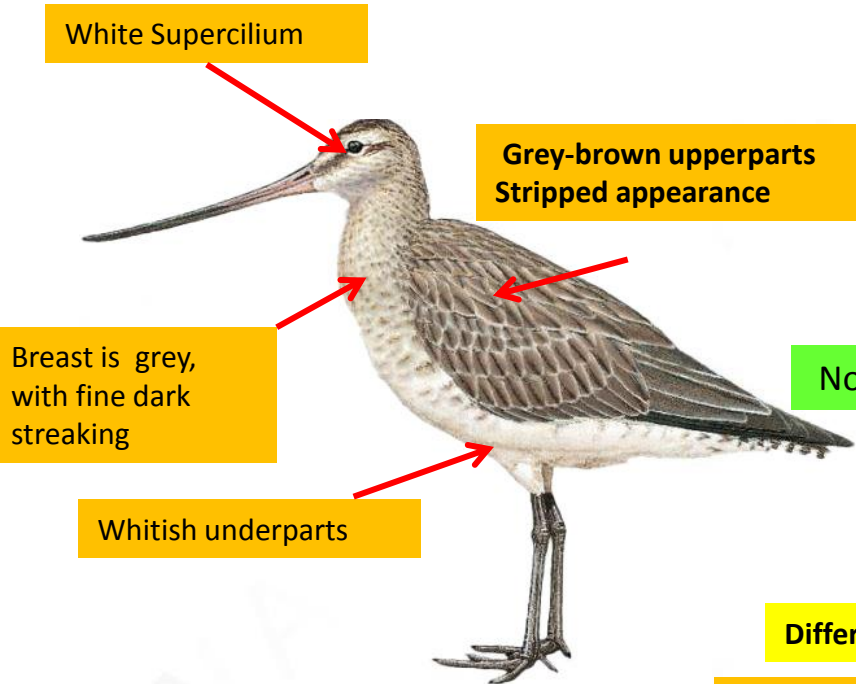

Godwits

Bar-tailed Godwit Identification Tips

Bar-tailed Godwit : *Limosa lapponica* : Widespread winter visitor to Coasts in India

Difference from Male

Difference from Breeding plumage

Important id point

Reference : Birds of Indian Subcontinent
Inskipp and Grimmett
www.HBW.com

Bar-tailed Godwit Identification Tips

Bar-tailed Godwit : *Limosa lapponica* : Widespread winter visitor to Coasts in India

Black-tailed Godwit Identification Tips

Black-tailed Godwit : *Limosa limosa* : Widespread winter visitor in India (Except Kerala. East and North East India

White Supercilium Female

Longer bill

Duller than Male

Yellowish or orange-pink base and dark tip

Orange Neck

Upperparts are fringed chestnut

Black Tail band

Orange breast

Dark brown barring on belly

Breeding

White Underparts

Dark grey / black legs

White Supercilium

Pink base and dark tip bill

Grey-brown upperparts Uniform appearance

Breast is grey. No streaking