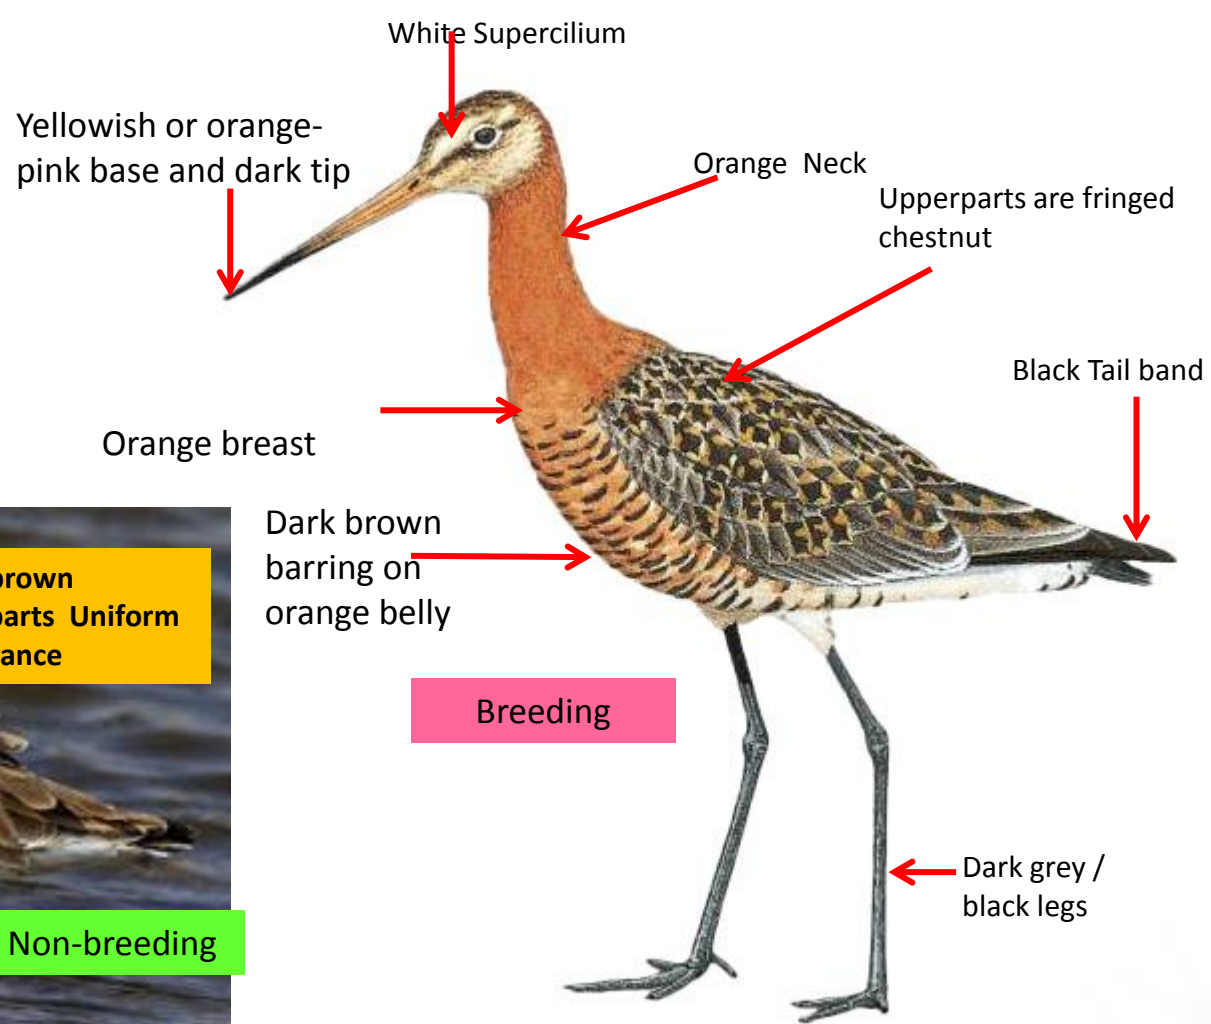

Eastern Black-tailed Godwit Identification Tips

Eastern Black-tailed Godwit : *Limosa limosa melanuroides*: Passage migrant to North East India

Reference : Birds of Indian Subcontinent
Inskipp and Grimmett
www.HBW.com