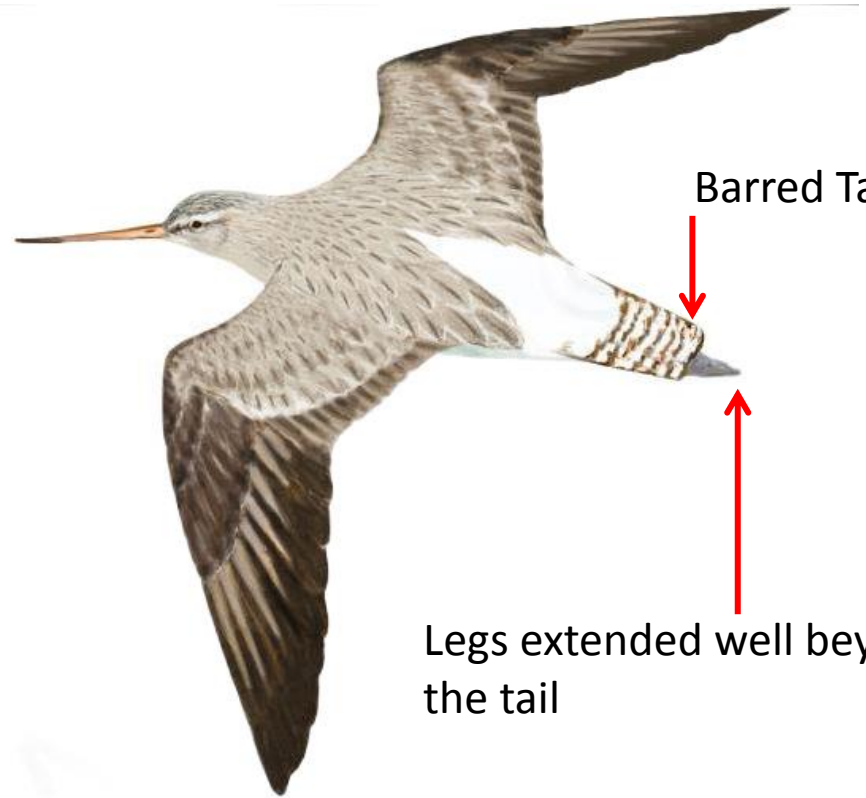

Godwits

Bar-tailed Godwit Identification Tips

Bar-tailed Godwit : *Limosa lapponica* : Widespread winter visitor to Coasts in India

Difference from Male

Difference from Breeding plumage

Important id point

Reference : Birds of Indian Subcontinent
Inskipp and Grimmett
www.HBW.com

Bar-tailed Godwit Identification Tips

Bar-tailed Godwit : *Limosa lapponica* : Widespread winter visitor to Coasts in India

Black-tailed Godwit Identification Tips

Black-tailed Godwit : *Limosa limosa* : Widespread winter visitor in India (Except Kerala. East and North East India

White Supercilium Female

Longer bill

Duller than Male

Yellowish or orange-pink base and dark tip

Orange Neck

Upperparts are fringed chestnut

Black Tail band

Orange breast