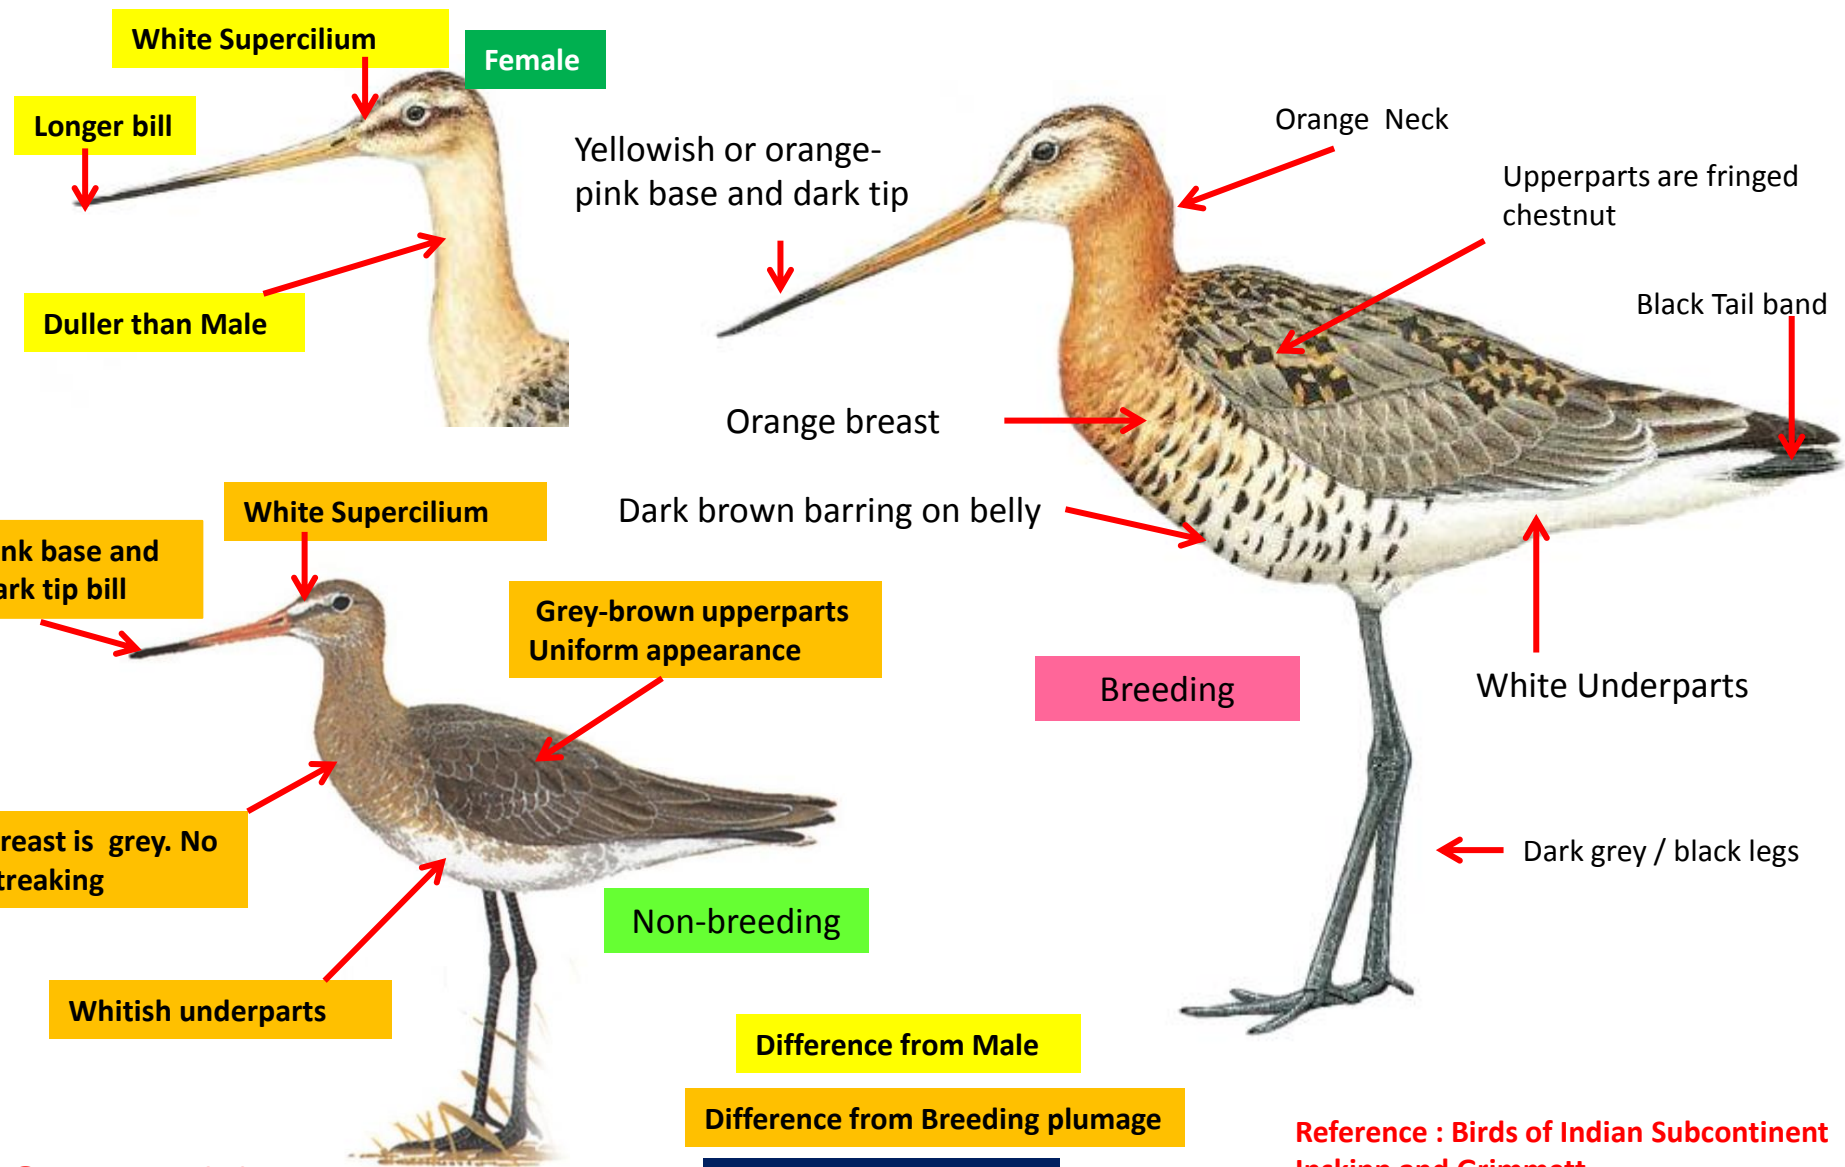

Godwits

Bar-tailed Godwit Identification Tips

Bar-tailed Godwit : *Limosa lapponica* : Widespread winter visitor to Coasts in India

Difference from Male

Difference from Breeding plumage

Important id point

Reference : Birds of Indian Subcontinent
Inskipp and Grimmett
www.HBW.com

Bar-tailed Godwit Identification Tips

Bar-tailed Godwit : *Limosa lapponica* : Widespread winter visitor to Coasts in India

Black-tailed Godwit Identification Tips

Black-tailed Godwit : *Limosa limosa* : Widespread winter visitor in India (Except Kerala. East and North East India

White Supercilium Female

Longer bill

Duller than Male

Yellowish or orange-pink base and dark tip

Orange Neck

Upperparts are fringed chestnut

Black Tail band

Orange breast

Dark brown barring on belly

Breeding

White Underparts

Dark grey / black legs

White Supercilium

Pink base and dark tip bill

Grey-brown upperparts Uniform appearance

Breast is grey. No streaking