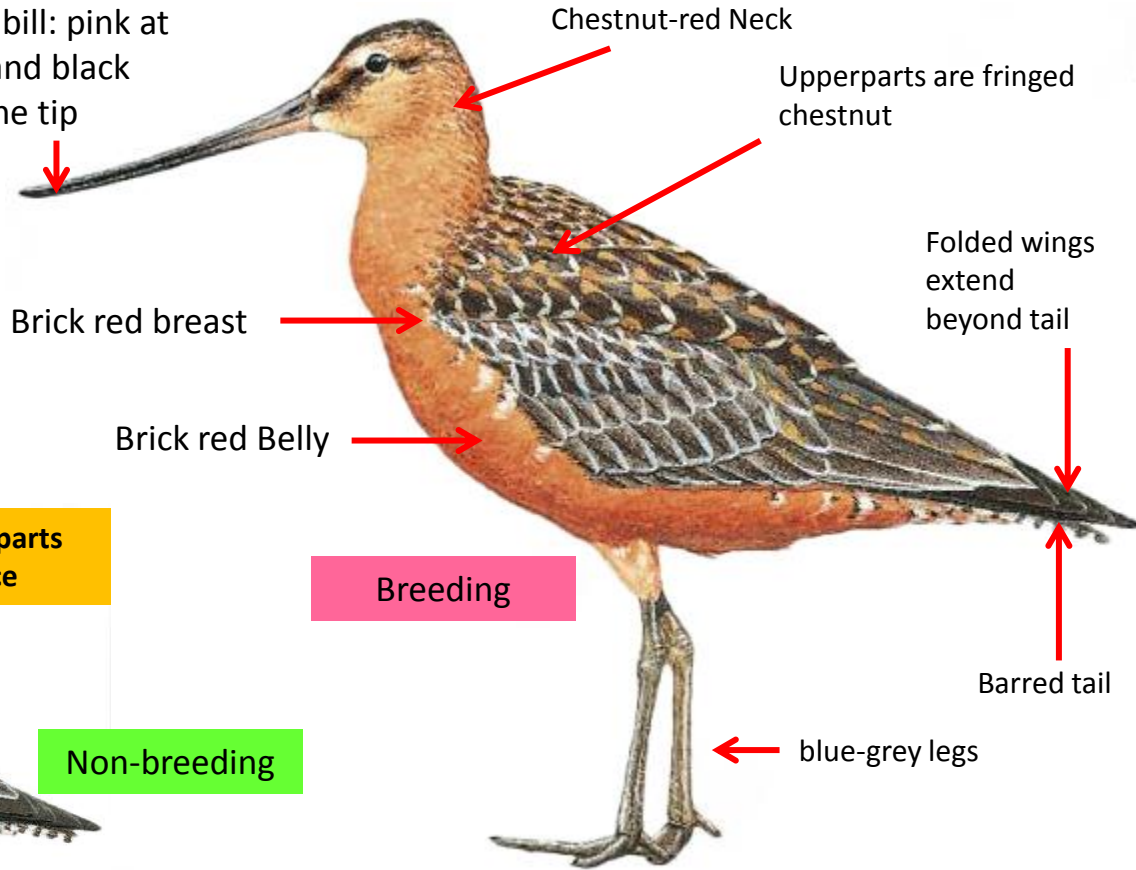

Godwits

Bar-tailed Godwit Identification Tips

Bar-tailed Godwit : *Limosa lapponica* : Widespread winter visitor to Coasts in India

Difference from Male

Difference from Breeding plumage

Important id point

Reference : Birds of Indian Subcontinent
Inskipp and Grimmett
www.HBW.com

Bar-tailed Godwit Identification Tips

Bar-tailed Godwit : *Limosa lapponica* : Widespread winter visitor to Coasts in India

Black-tailed Godwit Identification Tips

Black-tailed Godwit : *Limosa limosa* : Widespread winter visitor in India (Except Kerala. East and North East India

White Supercilium Female

Longer bill

Duller than Male

Yellowish or orange-pink base and dark tip

Orange Neck

Upperparts are fringed chestnut

Black Tail band

Orange breast

Dark brown barring on belly

Breeding

White Underparts

Dark grey / black legs

White Supercilium

Pink base and dark tip bill

Grey-brown upperparts Uniform appearance

Breast is grey. No streaking