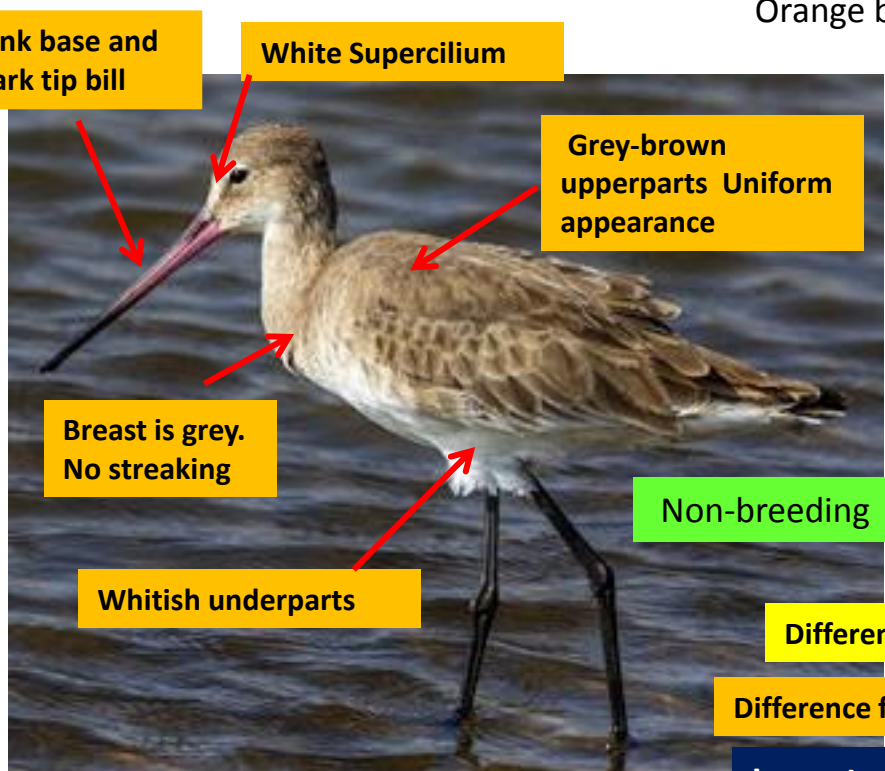

Eastern Black-tailed Godwit Identification Tips

Eastern Black-tailed Godwit : *Limosa limosa melanuroides*: Passage migrant to North East India

Reference : Birds of Indian Subcontinent
Inskipp and Grimmett
www.HBW.com