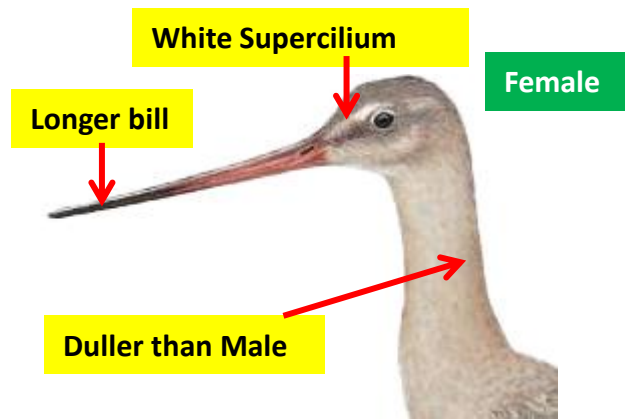

Eastern Black-tailed Godwit Identification Tips

Eastern Black-tailed Godwit : *Limosa limosa melanuroides*: Passage migrant to North East India

Reference : Birds of Indian Subcontinent
Inskipp and Grimmett
www.HBW.com