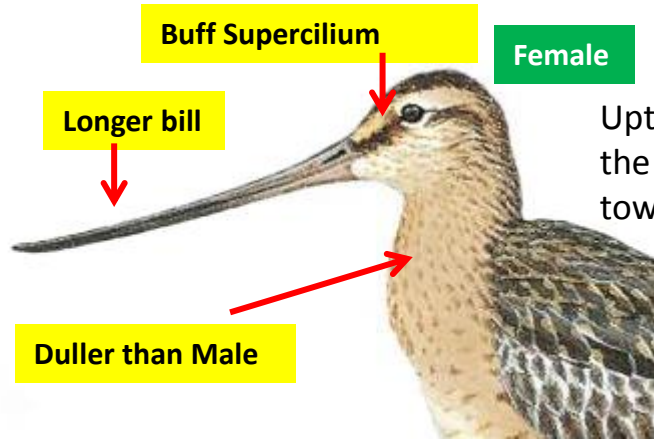

Godwits

Bar-tailed Godwit Identification Tips

Bar-tailed Godwit : *Limosa lapponica* : Widespread winter visitor to Coasts in India

Difference from Male

Difference from Breeding plumage

Important id point

Reference : Birds of Indian Subcontinent
Inskipp and Grimmett
www.HBW.com

Bar-tailed Godwit Identification Tips

Bar-tailed Godwit : *Limosa lapponica* : Widespread winter visitor to Coasts in India

Black-tailed Godwit Identification Tips

Black-tailed Godwit : *Limosa limosa* : Widespread winter visitor in India (Except Kerala. East and North East India

White Supercilium Female

Longer bill

Duller than Male

Yellowish or orange-pink base and dark tip

Orange Neck

Upperparts are fringed chestnut

Black Tail band

Orange breast

Dark brown barring on belly

Breeding

White Underparts

Dark grey / black legs

White Supercilium

Pink base and dark tip bill

Grey-brown upperparts Uniform appearance

Breast is grey. No streaking