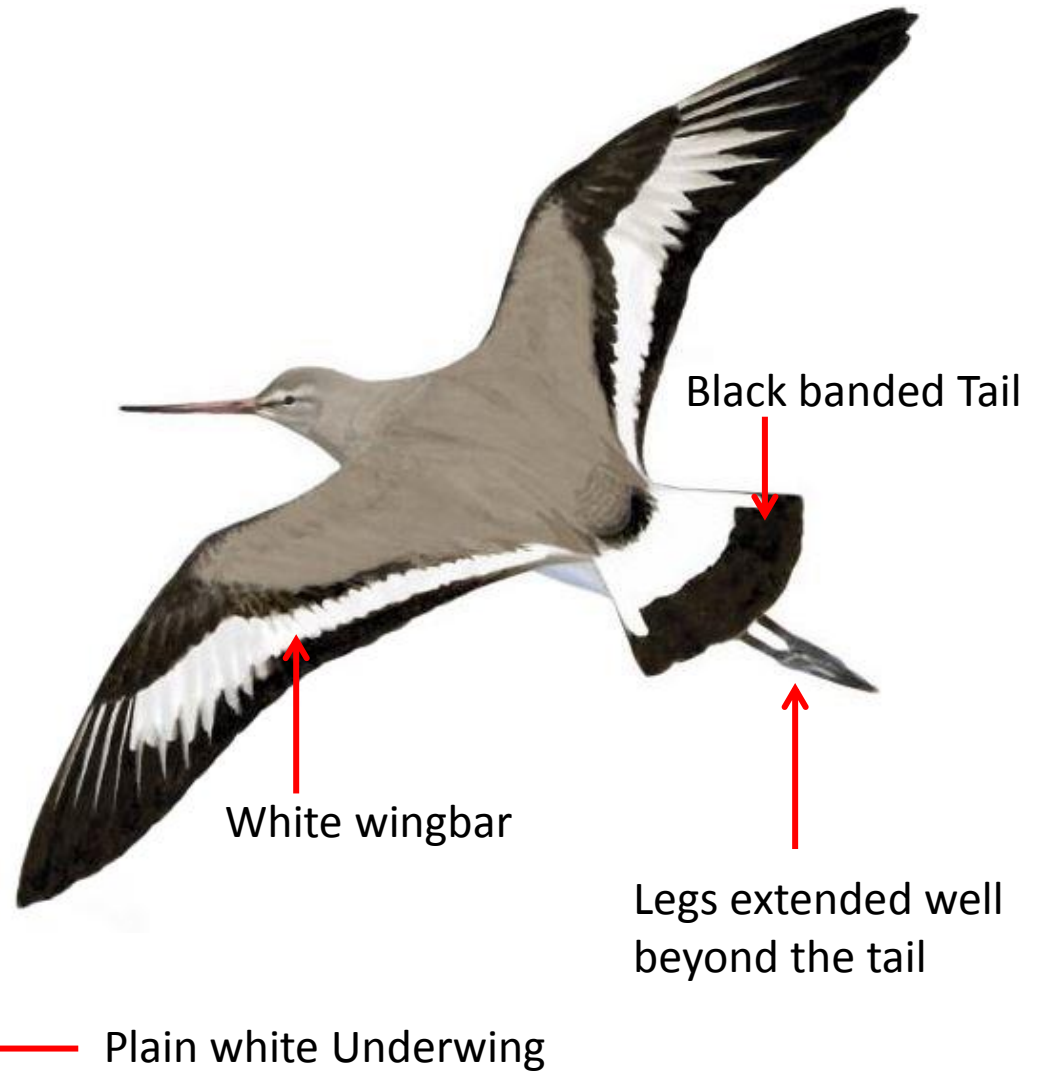

White Supercilium Female

Longer bill

Duller than Male

Yellowish or orange-pink base and dark tip

Orange Neck

Upperparts are fringed chestnut

Black Tail band

Orange breast

Black-tailed Godwit : *Limosa limosa* : Widespread winter visitor in India (Except Kerala. East and North East India

Black banded Tail

White wingbar

Legs extended well beyond the tail

Plain white Underwing

Eastern Black-tailed Godwit Identification Tips

Eastern Black-tailed Godwit : *Limosa limosa melanuroides*: Passage migrant to North East India

Reference : Birds of Indian Subcontinent
Inskipp and Grimmett
www.HBW.com

Eastern Black-tailed Godwit Identification Tips

Eastern Black-tailed Godwit : *Limosa limosa melanuroides*: Passage migrant to North East India

©www.ogaclinks.com

Reference : Birds of Indian Subcontinent
Inskipp and Grimmett
www.HBW.com