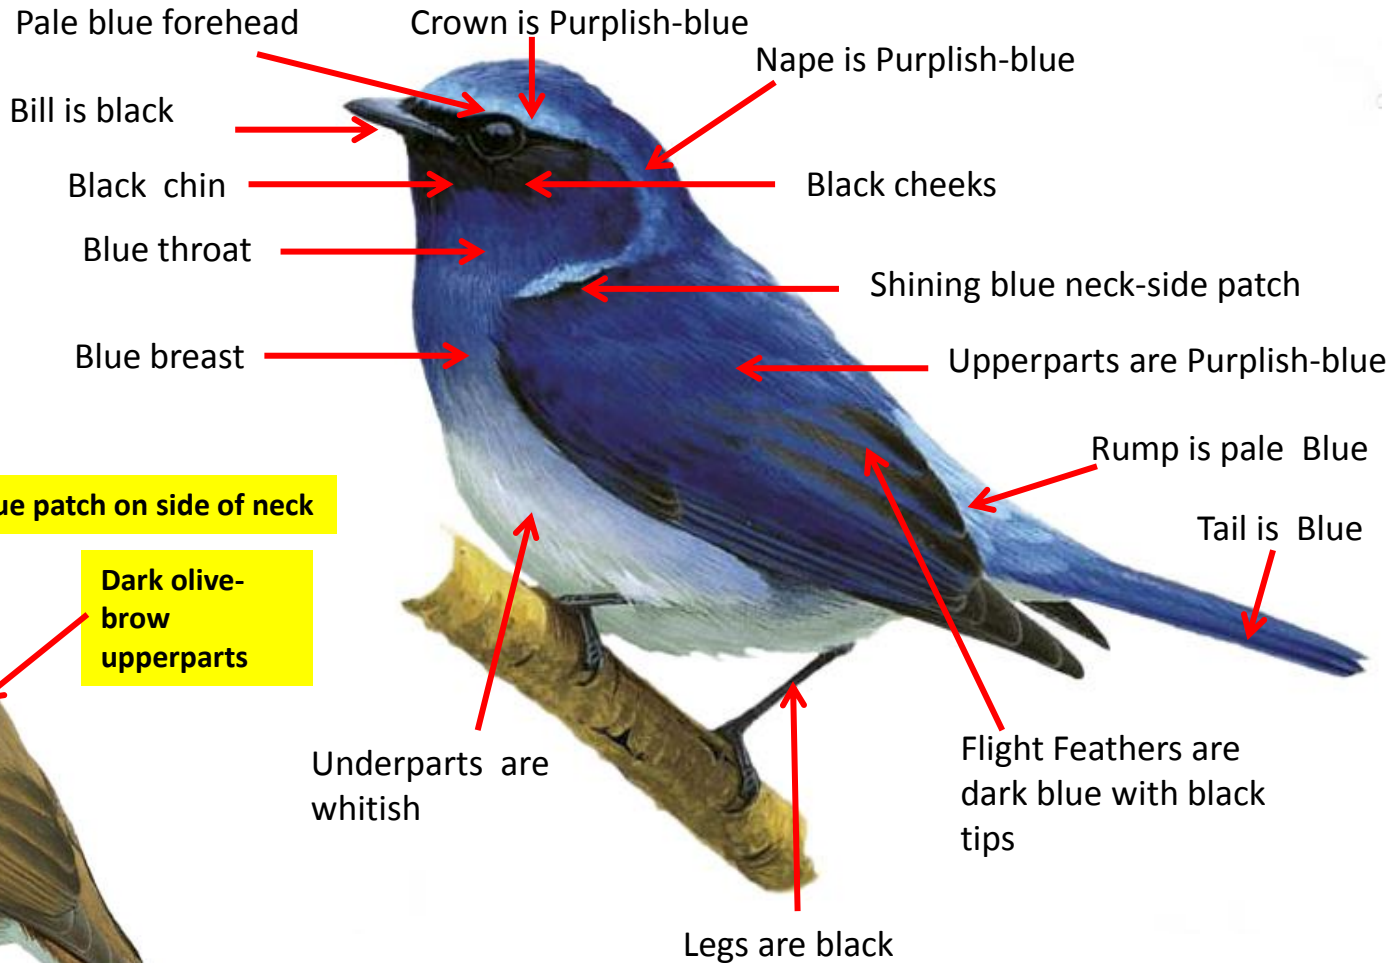

Crown is bright ultramarine-blue

Band on lower forehead black

Nape is bright ultramarine-blue

Bill is black

Black face

Black chin & throat

Iridescent cobalt-blue patch on side of neck

Dark olive-brown crown

Orange Breast

Upperparts are Dark Blue

Blue patch on side of neck

Bright cobalt-blue lesser coverts

Dark olive-brown upperparts

Flight Feathers are dark blue

Broad white gorget across lower throat

Underparts are Orange

Rump is Blue

Greyish-olive breast

Legs are grey to dark horn or plumbeous brown

Tail is Blue

Underparts Buffish grey

Female

Difference from Male

Difference from Nominat

Important id point

Male

Reference : Birds of Indian Subcontinent
Inskipp and Grimmett
www.HBW.com

Small Niltava Identification Tips

Small Niltava : *Niltava macgrigoriae*: Resident of Himalayas and North East India