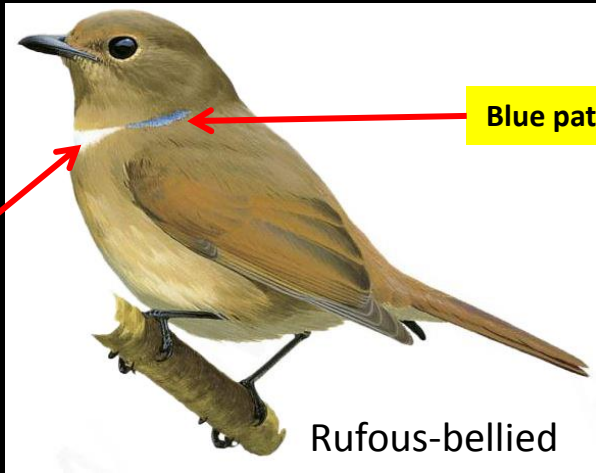

Important id point

Male

Reference : Birds of Indian Subcontinent
Inskipp and Grimmett
www.HBW.com

Vivid Niltava Identification Tips

Vivid Niltava : *Niltava vivida*: Resident of hills of North East India

Niltava Comparison - Male

Rufous-bellied

Iridescent cobalt-blue patch on side of neck

Cobalt –Blue lesser coverts

Black Throat

Orange throat

Blue throat sides

Vivid

Niltava Comparison - Female

Large

Blue patch on side of neck

Broad white gorget across lower throat

Underparts dull olive-brown

Blue patch on side of neck

Rufous-bellied

Small

Blue patch on side of neck