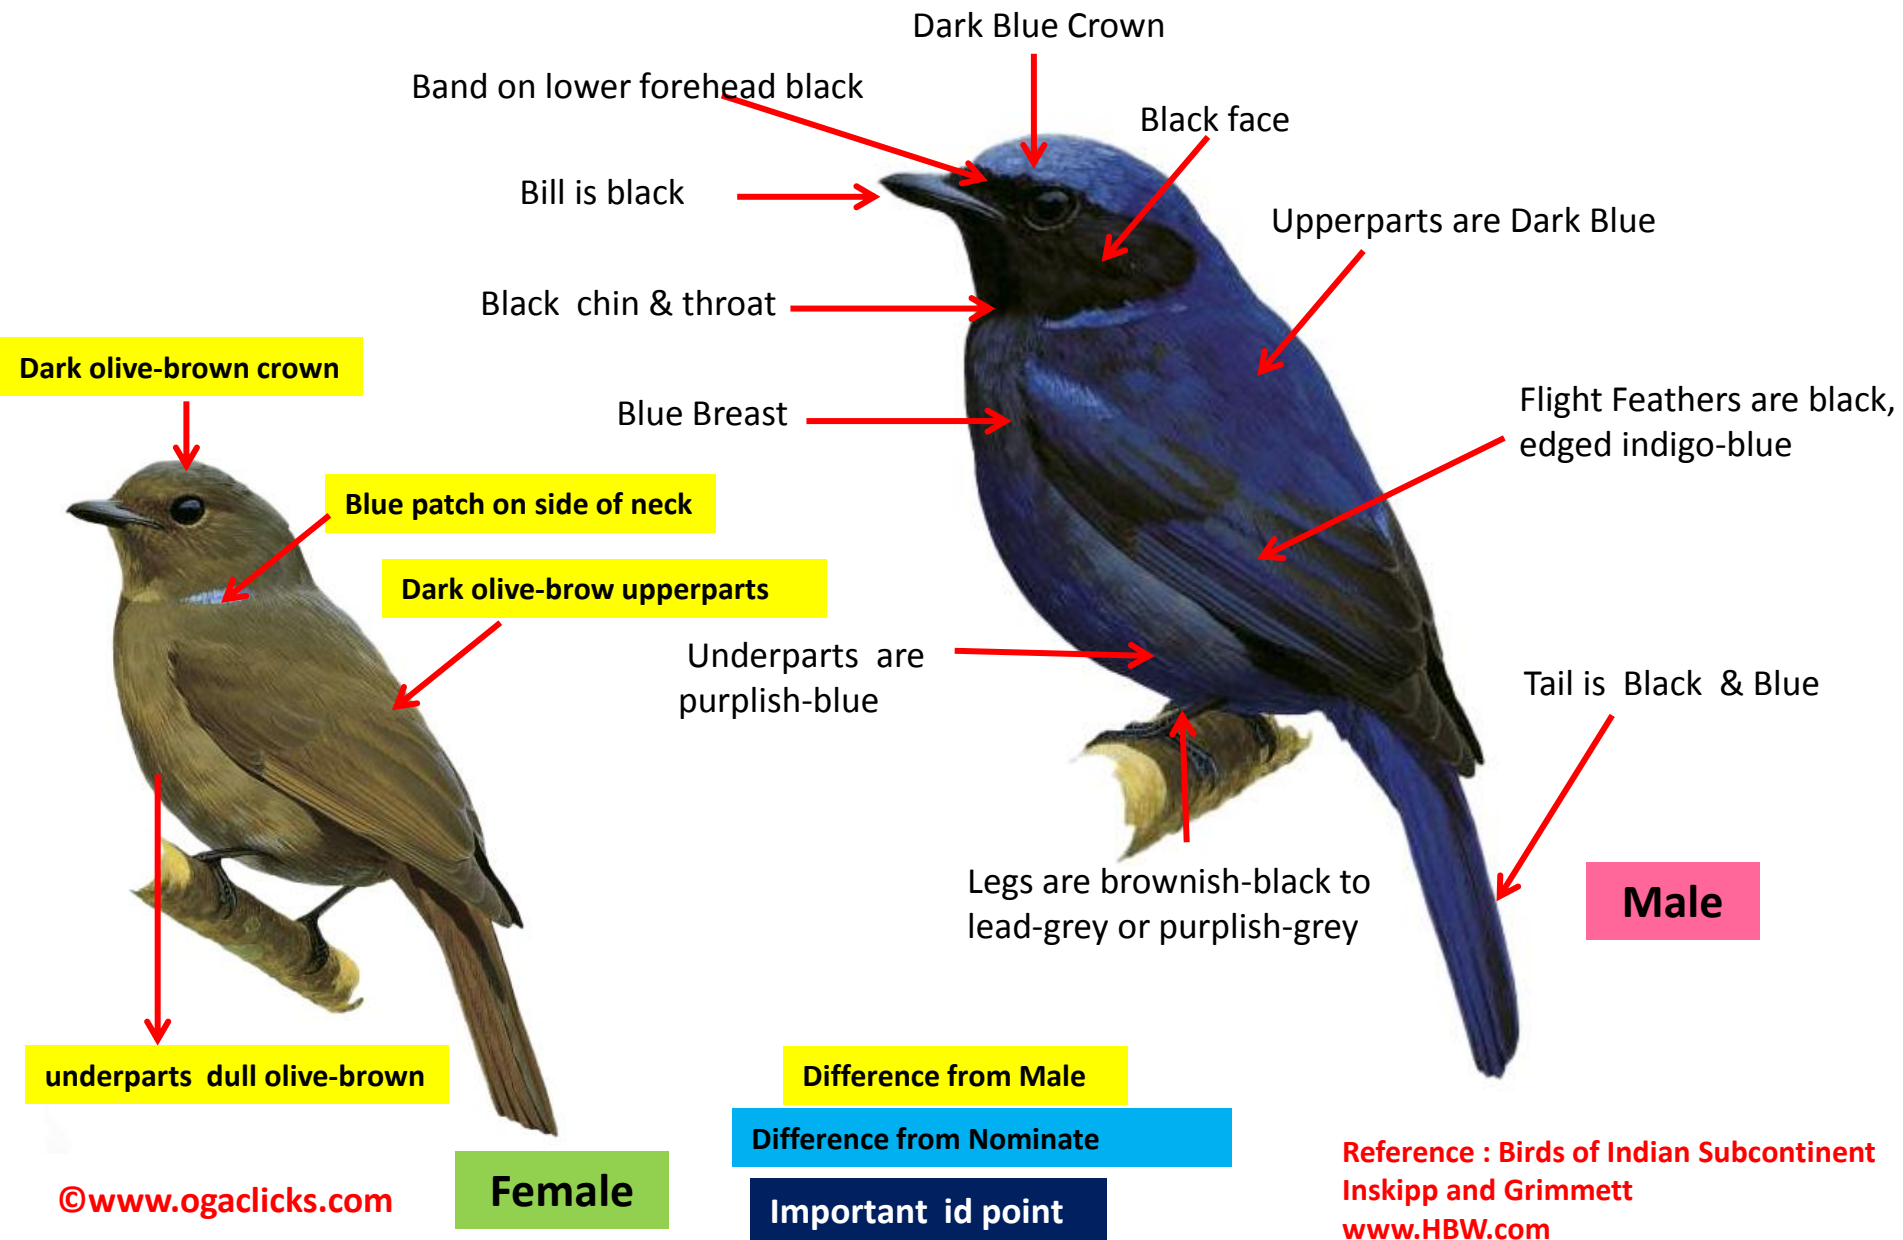

Large Niltava Identification Tips

Large Niltava : *Niltava grandis*: Resident of Himalayas and North East India

Rufous-bellied Niltava Identification Tips

Rufous-bellied Niltava : *Niltava sundara*: Resident of Himalayas and North East India

Crown is bright ultramarine-blue

Band on lower forehead black

Nape is bright ultramarine-blue

Bill is black

Black face

Black chin & throat

Iridescent cobalt-blue patch on side of neck

Dark olive-brown crown

Orange Breast

Upperparts are Dark Blue

Blue patch on side of neck

Bright cobalt-blue lesser coverts

Dark olive-brown upperparts

Flight Feathers are dark blue

Broad white gorget across lower throat

Underparts are Orange

Rump is Blue

Greyish-olive breast

Legs are grey to dark horn or plumbeous brown

Tail is Blue

Underparts Buffish grey

Female

Difference from Male

Difference from Nominat