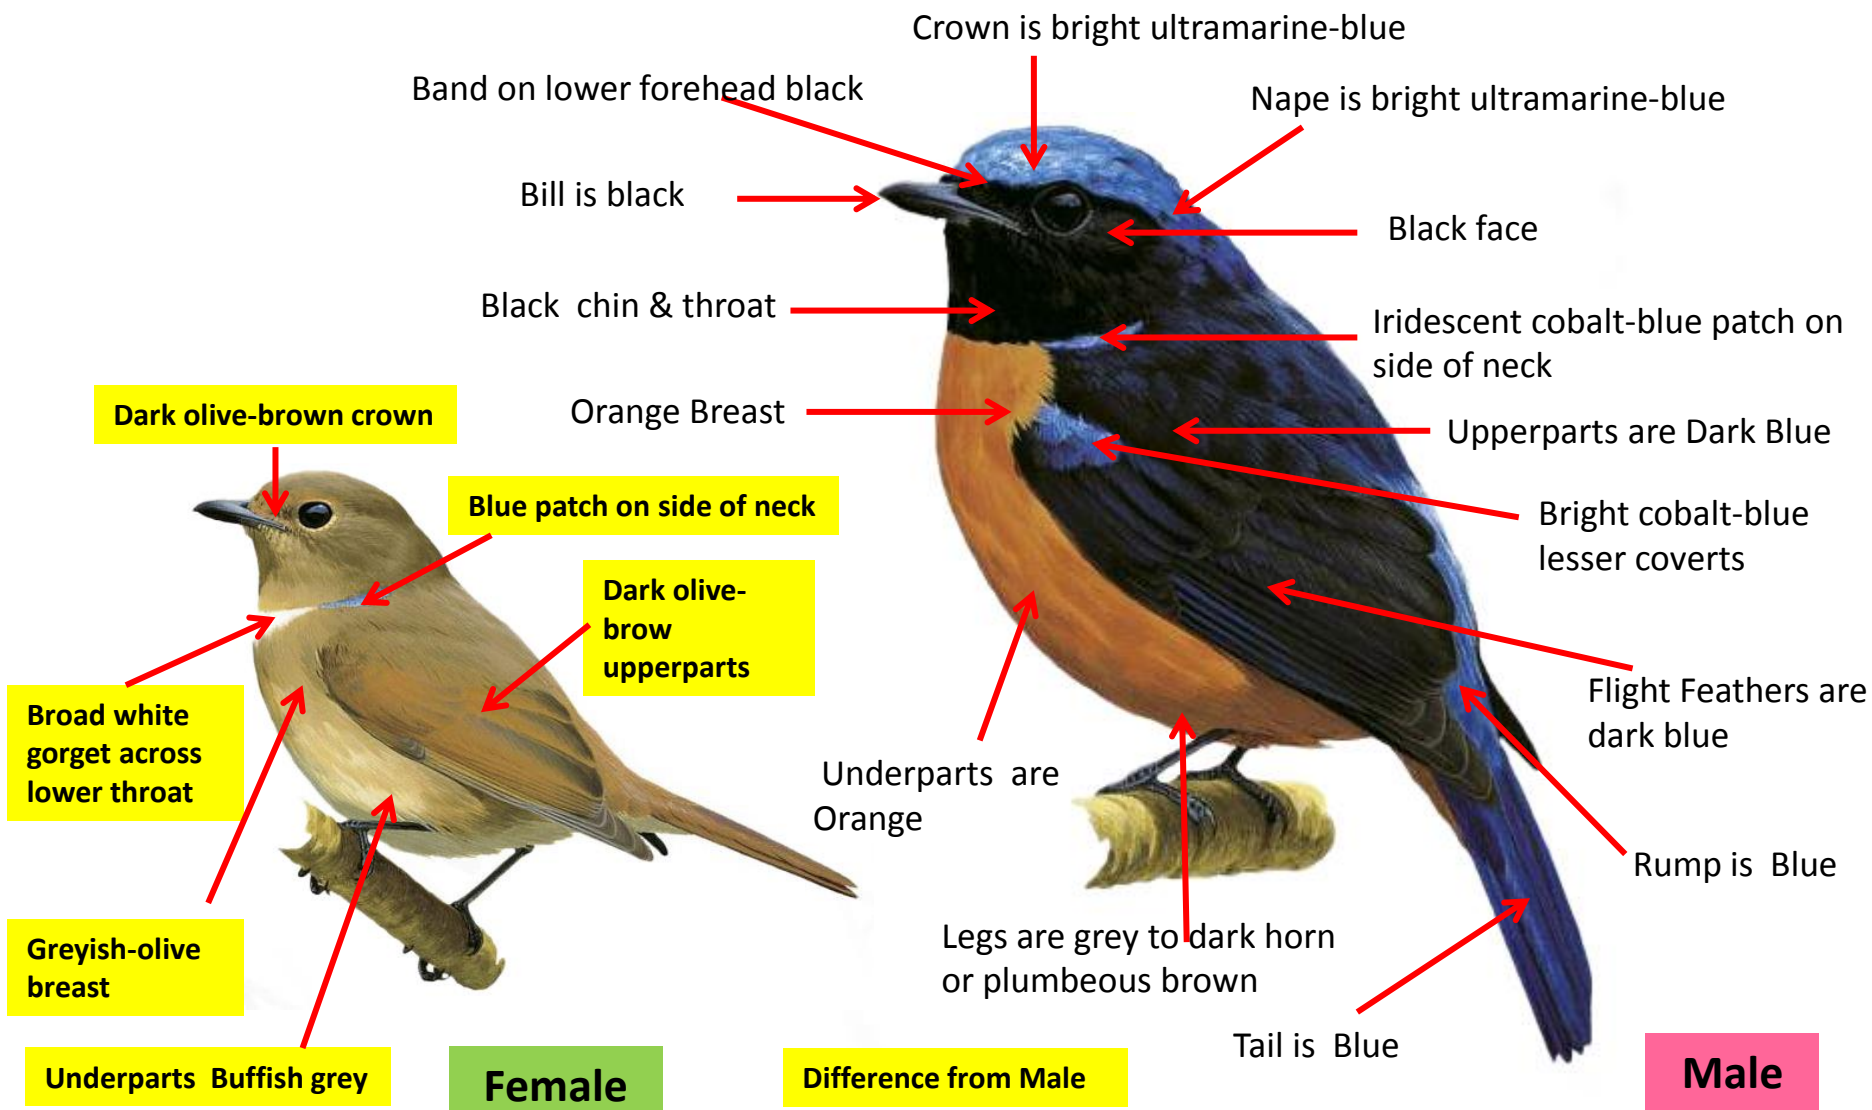

Large Niltava Identification Tips

Large Niltava : *Niltava grandis*: Resident of Himalayas and North East India

Rufous-bellied Niltava Identification Tips

Rufous-bellied Niltava : *Niltava sundara*: Resident of Himalayas and North East India

Crown is bright ultramarine-blue

Band on lower forehead black

Nape is bright ultramarine-blue

Bill is black

Black face

Black chin & throat

Iridescent cobalt-blue patch on side of neck

Dark olive-brown crown

Orange Breast

Upperparts are Dark Blue

Blue patch on side of neck

Bright cobalt-blue lesser coverts

Dark olive-brown upperparts

Flight Feathers are dark blue

Broad white gorget across lower throat

Underparts are Orange

Rump is Blue

Greyish-olive breast

Legs are grey to dark horn or plumbeous brown

Tail is Blue

Underparts Buffish grey

Female

Difference from Male

Difference from Nominat