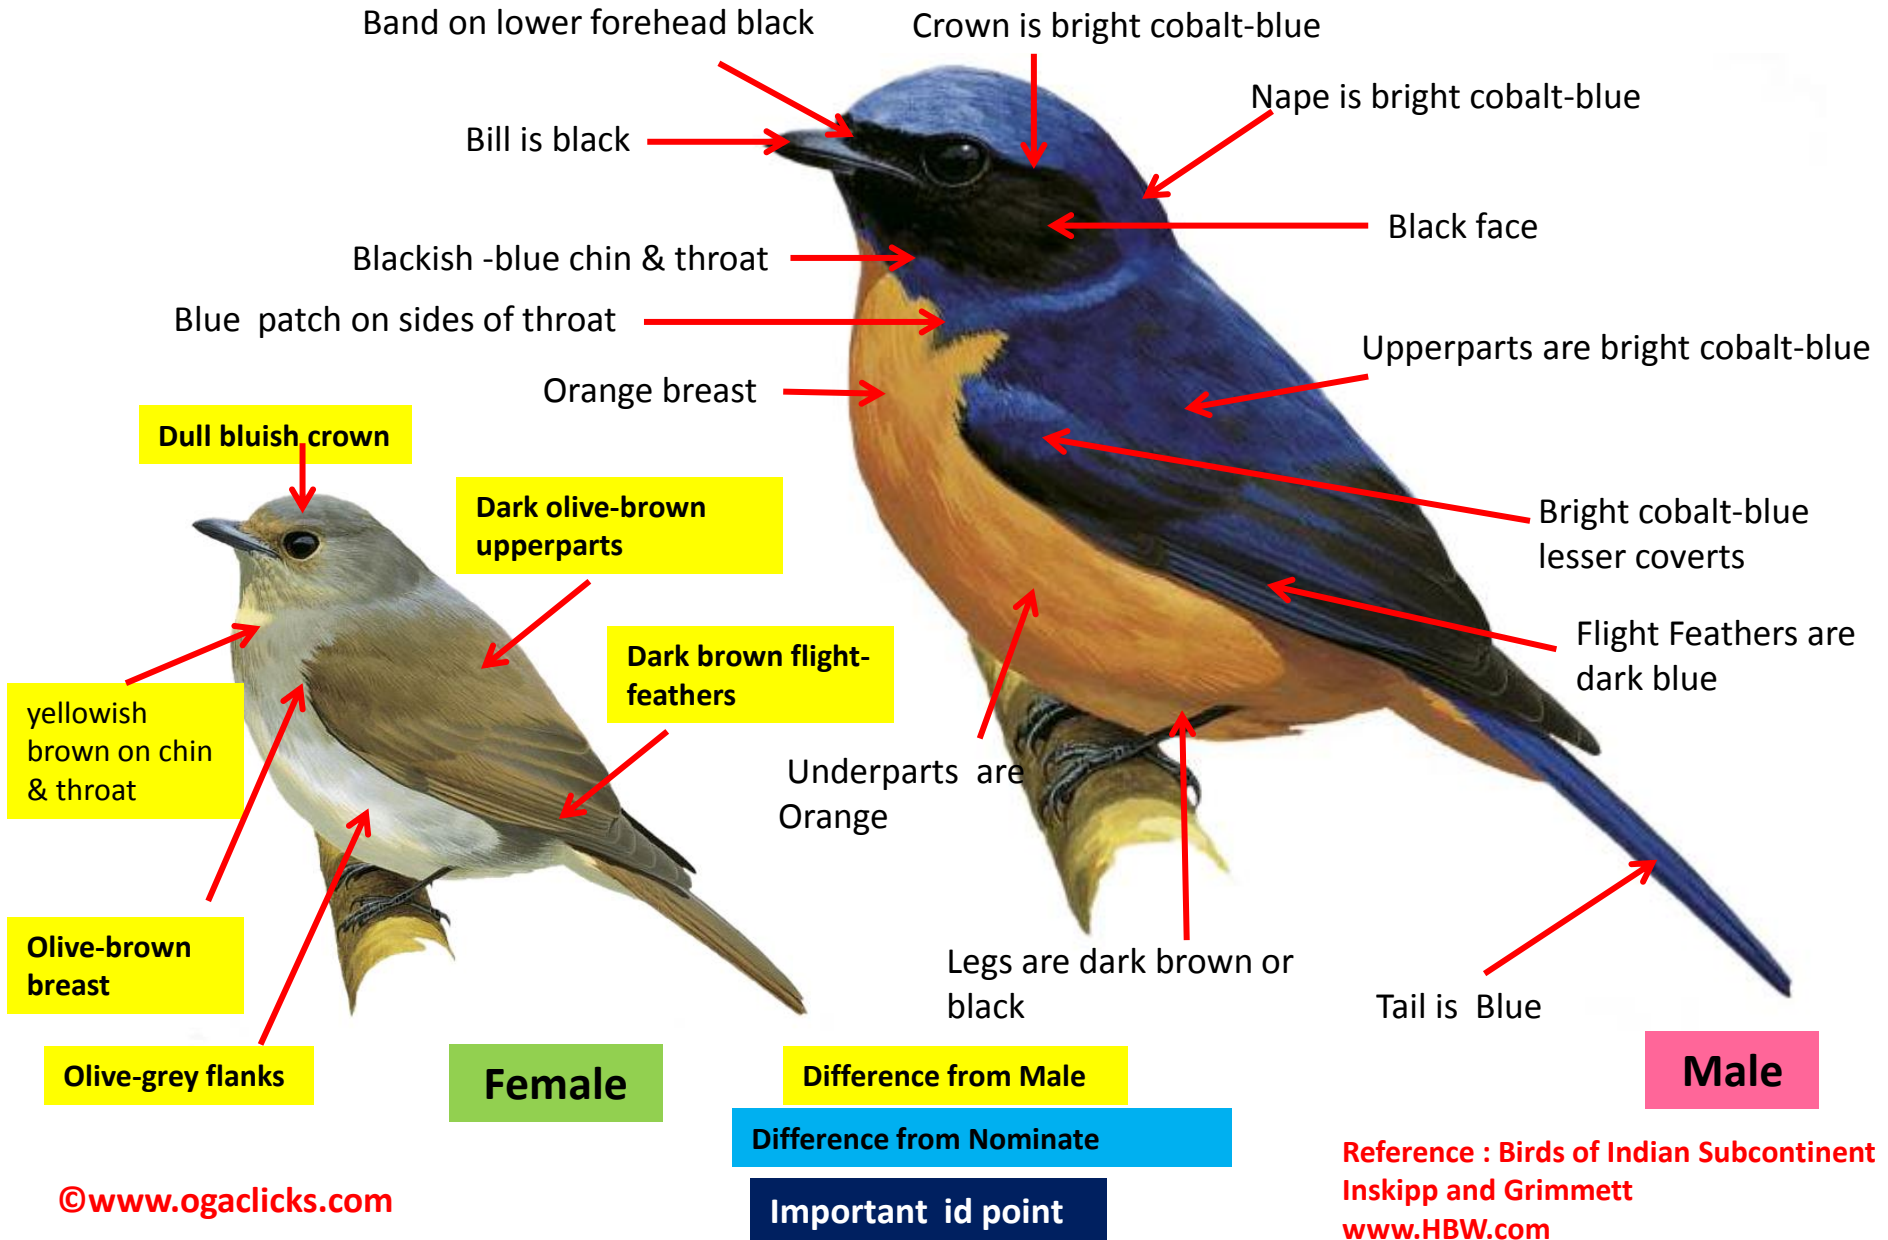

Rump is Blue

Greyish-olive breast

Legs are grey to dark horn or plumbeous brown

Tail is Blue

Underparts Buffish grey

Female

Difference from Male

Difference from Nominat

Important id point

Male

Reference : Birds of Indian Subcontinent
Inskipp and Grimmett
www.HBW.com

Small Niltava Identification Tips

Small Niltava : *Niltava macgrigoriae*: Resident of Himalayas and North East India

Dark olive-brown crown

Blue patch on side of neck

Dark olive-brown upperparts

Dull olive-brown breast

Whitish underparts

Female

Difference from Male

Difference from Nominate

Important id point

Male

Reference : Birds of Indian Subcontinent
Inskipp and Grimmett
www.HBW.com

Vivid Niltava Identification Tips

Vivid Niltava : *Niltava vivida*: Resident of hills of North East India

Niltava Comparison - Male