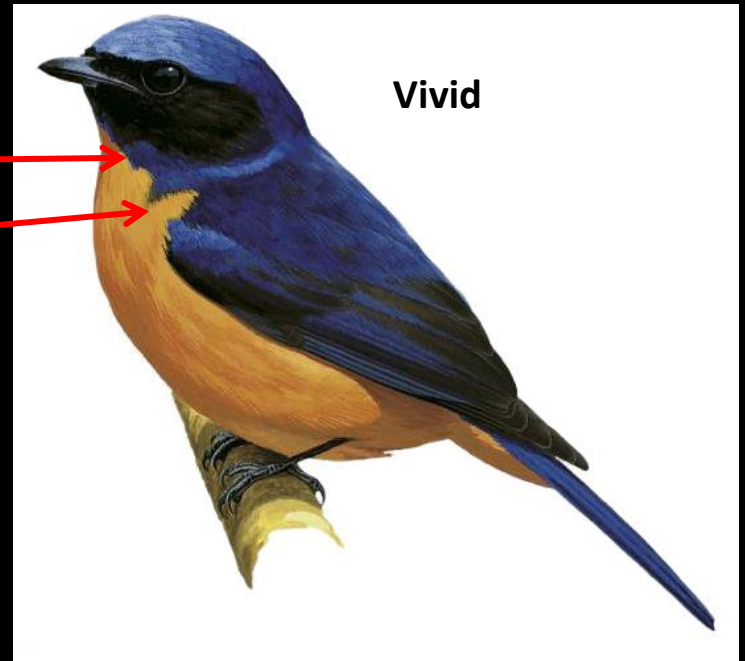

Important id point

Male

Reference : Birds of Indian Subcontinent
Inskipp and Grimmett
www.HBW.com

Vivid Niltava Identification Tips

Vivid Niltava : *Niltava vivida*: Resident of hills of North East India

Niltava Comparison - Male

Rufous-bellied

Iridescent cobalt-blue patch on side of neck

Cobalt –Blue lesser coverts

Black Throat

Orange throat

Blue throat sides

Vivid

Niltava Comparison - Female

Large

Blue patch on side of neck

Broad white gorget across lower throat

Underparts dull olive-brown

Blue patch on side of neck

Rufous-bellied

Small

Blue patch on side of neck