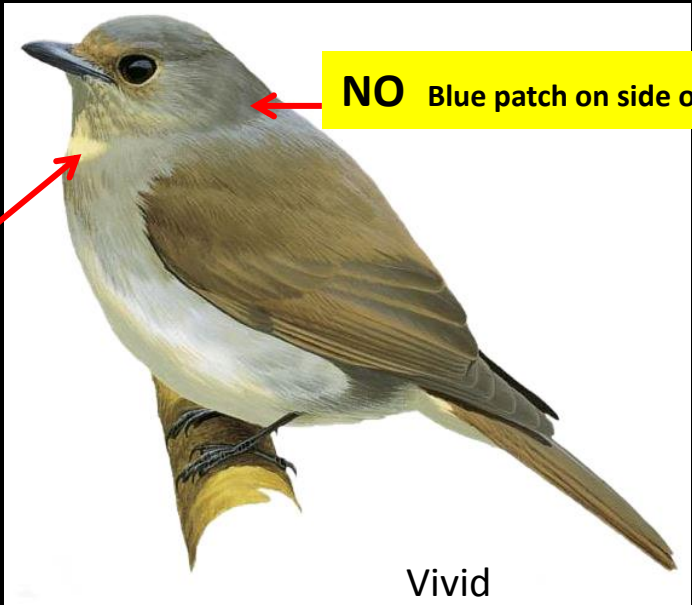

Important id point

Male

Reference : Birds of Indian Subcontinent
Inskipp and Grimmett
www.HBW.com

Vivid Niltava Identification Tips

Vivid Niltava : *Niltava vivida*: Resident of hills of North East India

Niltava Comparison - Male

Rufous-bellied

Iridescent cobalt-blue patch on side of neck

Cobalt –Blue lesser coverts

Black Throat

Orange throat

Blue throat sides

Vivid

Niltava Comparison - Female

Large

Blue patch on side of neck

Broad white gorget across lower throat

Underparts dull olive-brown

Blue patch on side of neck

Rufous-bellied

Small

Blue patch on side of neck

Whitish underparts

NO Blue patch on side of neck

Vivid

Yellowish brown on chin & throat