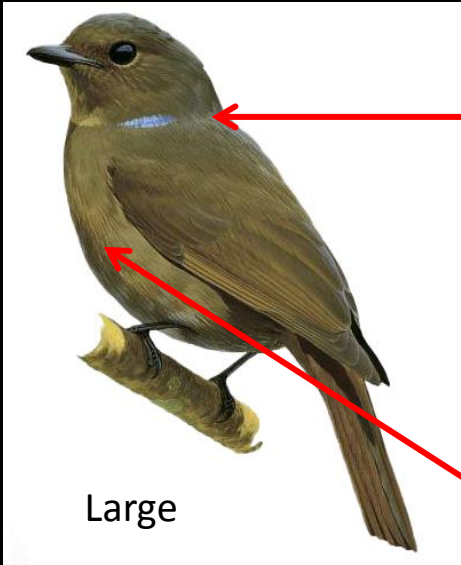

Important id point

Male

Reference : Birds of Indian Subcontinent
Inskipp and Grimmett
www.HBW.com

Vivid Niltava Identification Tips

Vivid Niltava : *Niltava vivida*: Resident of hills of North East India

Niltava Comparison - Male

Rufous-bellied

Iridescent cobalt-blue patch on side of neck

Cobalt –Blue lesser coverts

Black Throat

Orange throat

Blue throat sides

Vivid

Niltava Comparison - Female

Large

Blue patch on side of neck

Broad white gorget across lower throat

Underparts dull olive-brown

Blue patch on side of neck

Rufous-bellied

Small

Blue patch on side of neck