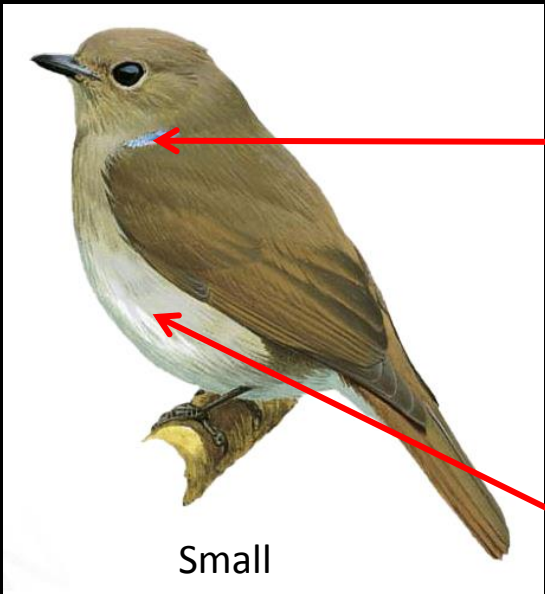

Important id point

Male

Reference : Birds of Indian Subcontinent
Inskipp and Grimmett
www.HBW.com

Vivid Niltava Identification Tips

Vivid Niltava : *Niltava vivida*: Resident of hills of North East India

Niltava Comparison - Male

Large

Blue patch on side of neck

Broad white gorget across lower throat

Underparts dull olive-brown

Blue patch on side of neck

Rufous-bellied

Small

Blue patch on side of neck