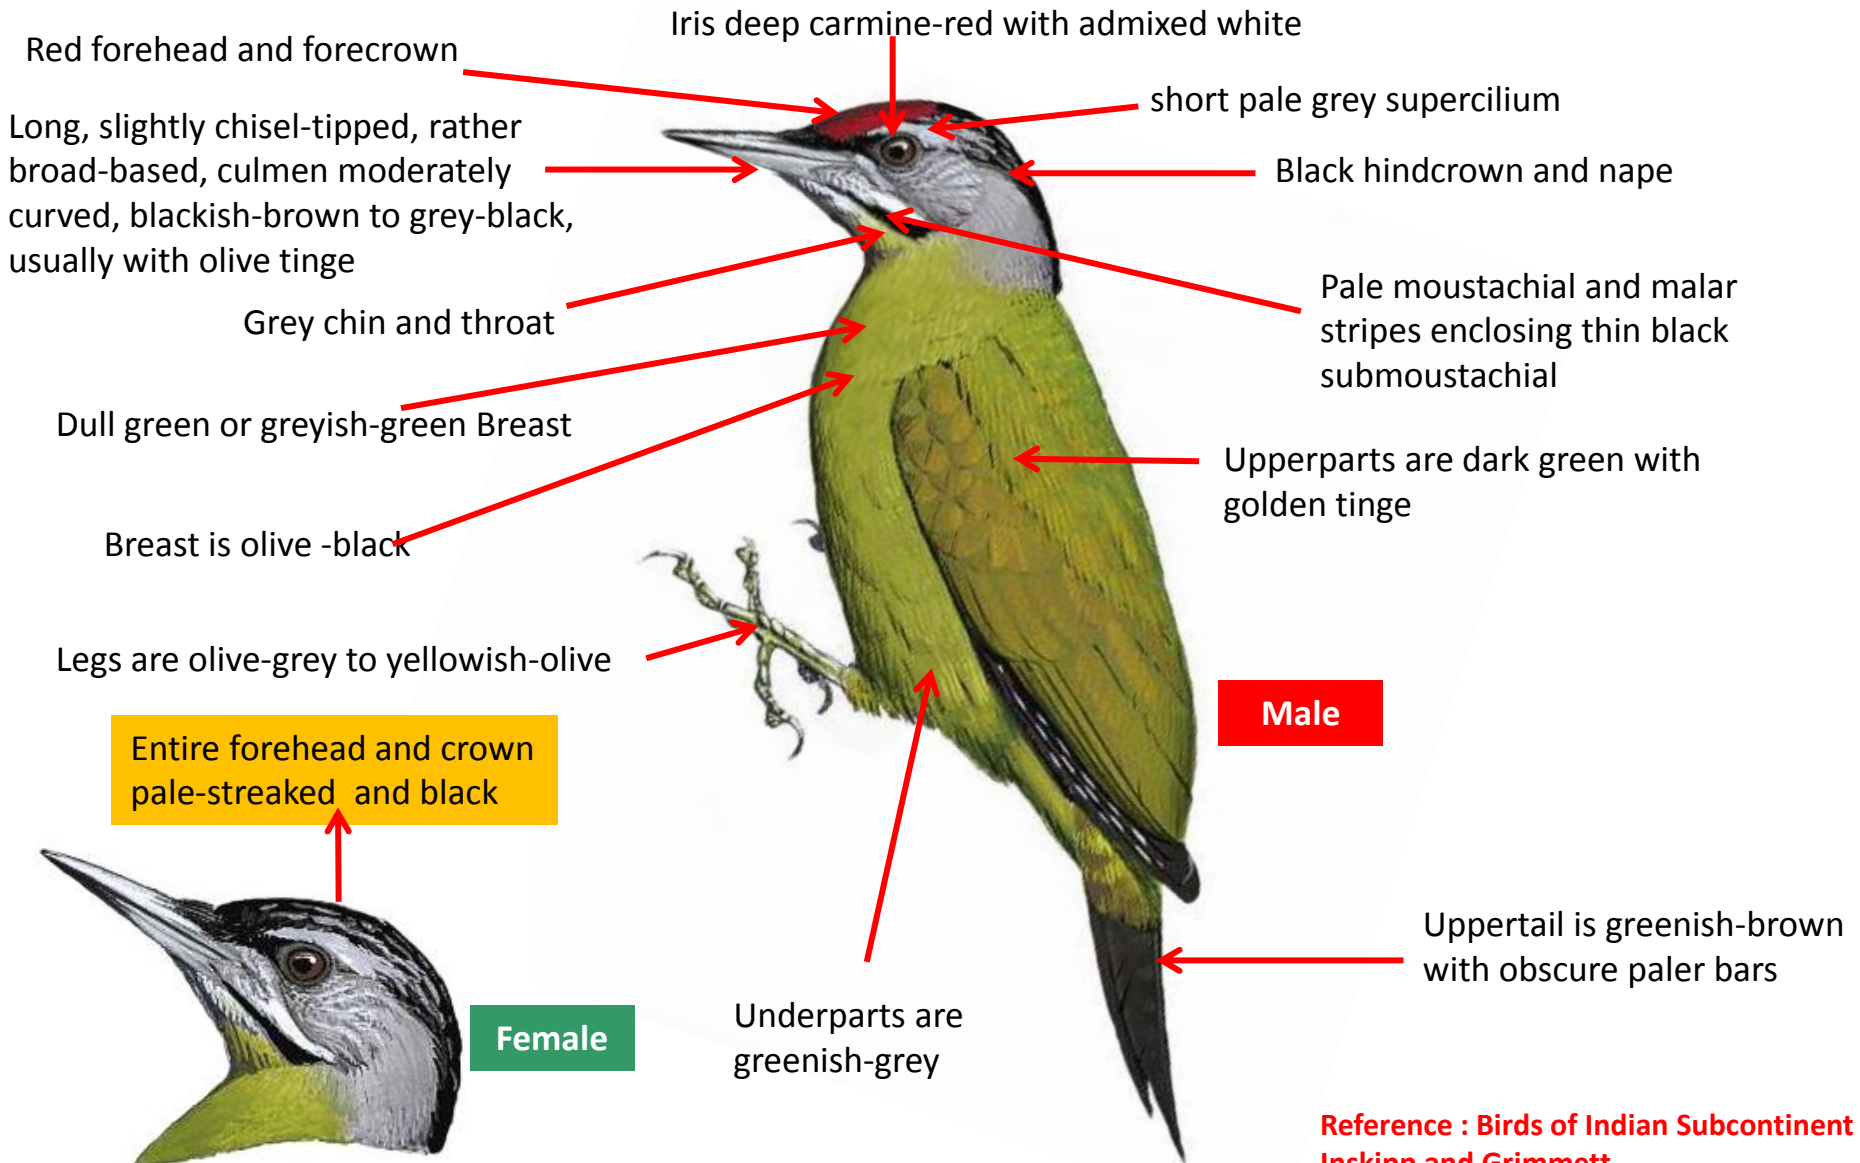

Grey-headed Woodpecker Identification Tips

Grey-headed Woodpecker : *Picus canus guerini*: Resident of Himalayas ,North East & East India