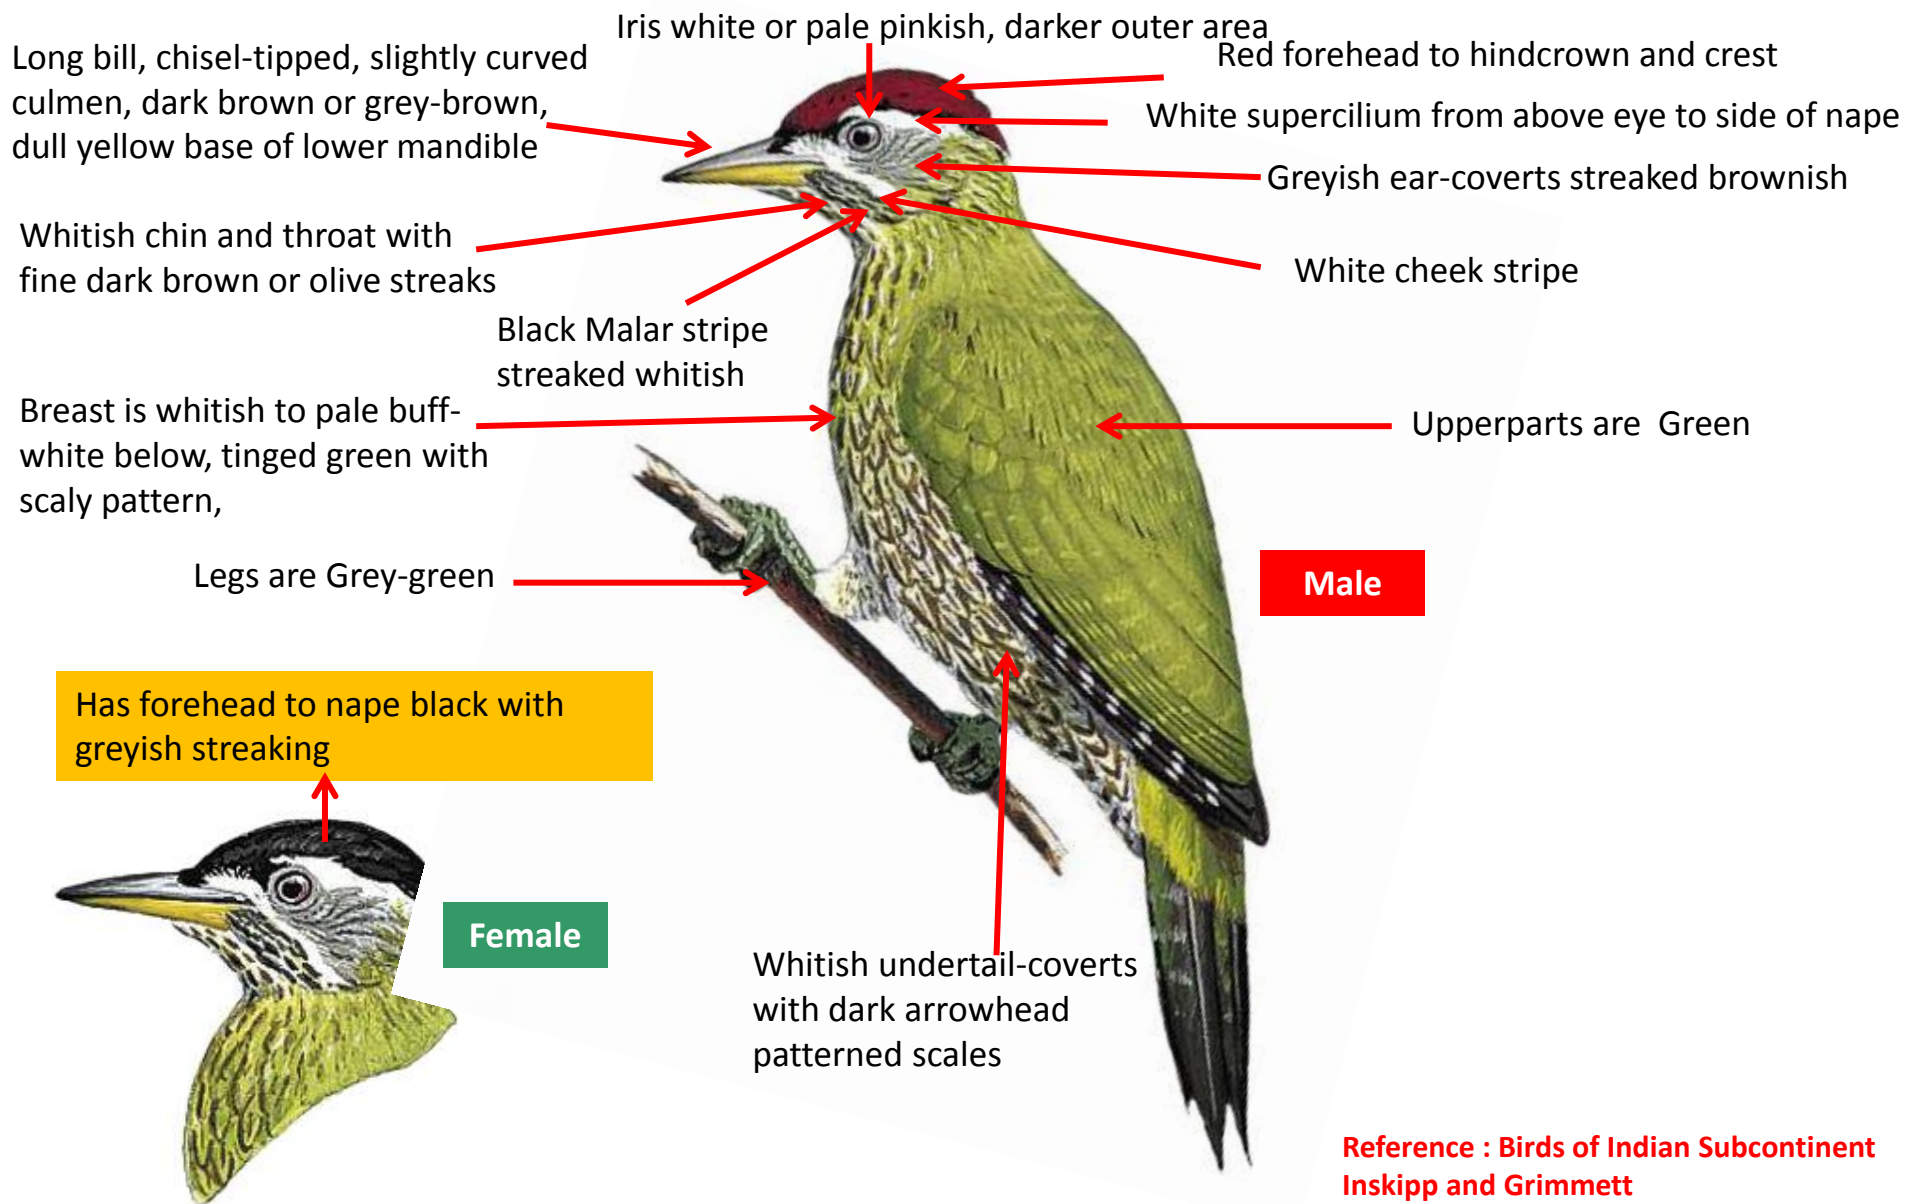

Streak-throated Woodpecker Identification Tips

Streak-throated Woodpecker : *Picus xanthopygaeus* : Resident of North, Central, East, North East & peninsular India and lower foothills of Himalayas.

Iris white or pale pinkish, darker outer area

Red forehead to hindcrown and crest

Long bill, chisel-tipped, slightly curved
culmen, dark brown or grey-brown,
dull yellow base of lower mandible

White supercilium from above eye to side of nape

Greyish ear-coverts streaked brownish

Whitish chin and throat with
fine dark brown or olive streaks

White cheek stripe

Black Malar stripe
streaked whitish

Breast is whitish to pale buff-
white below, tinged green with
scaly pattern,

Upperparts are Green

Legs are Grey-green

Male

Has forehead to nape black with
greyish streaking

Female

Whitish undertail-coverts
with dark arrowhead
patterned scales