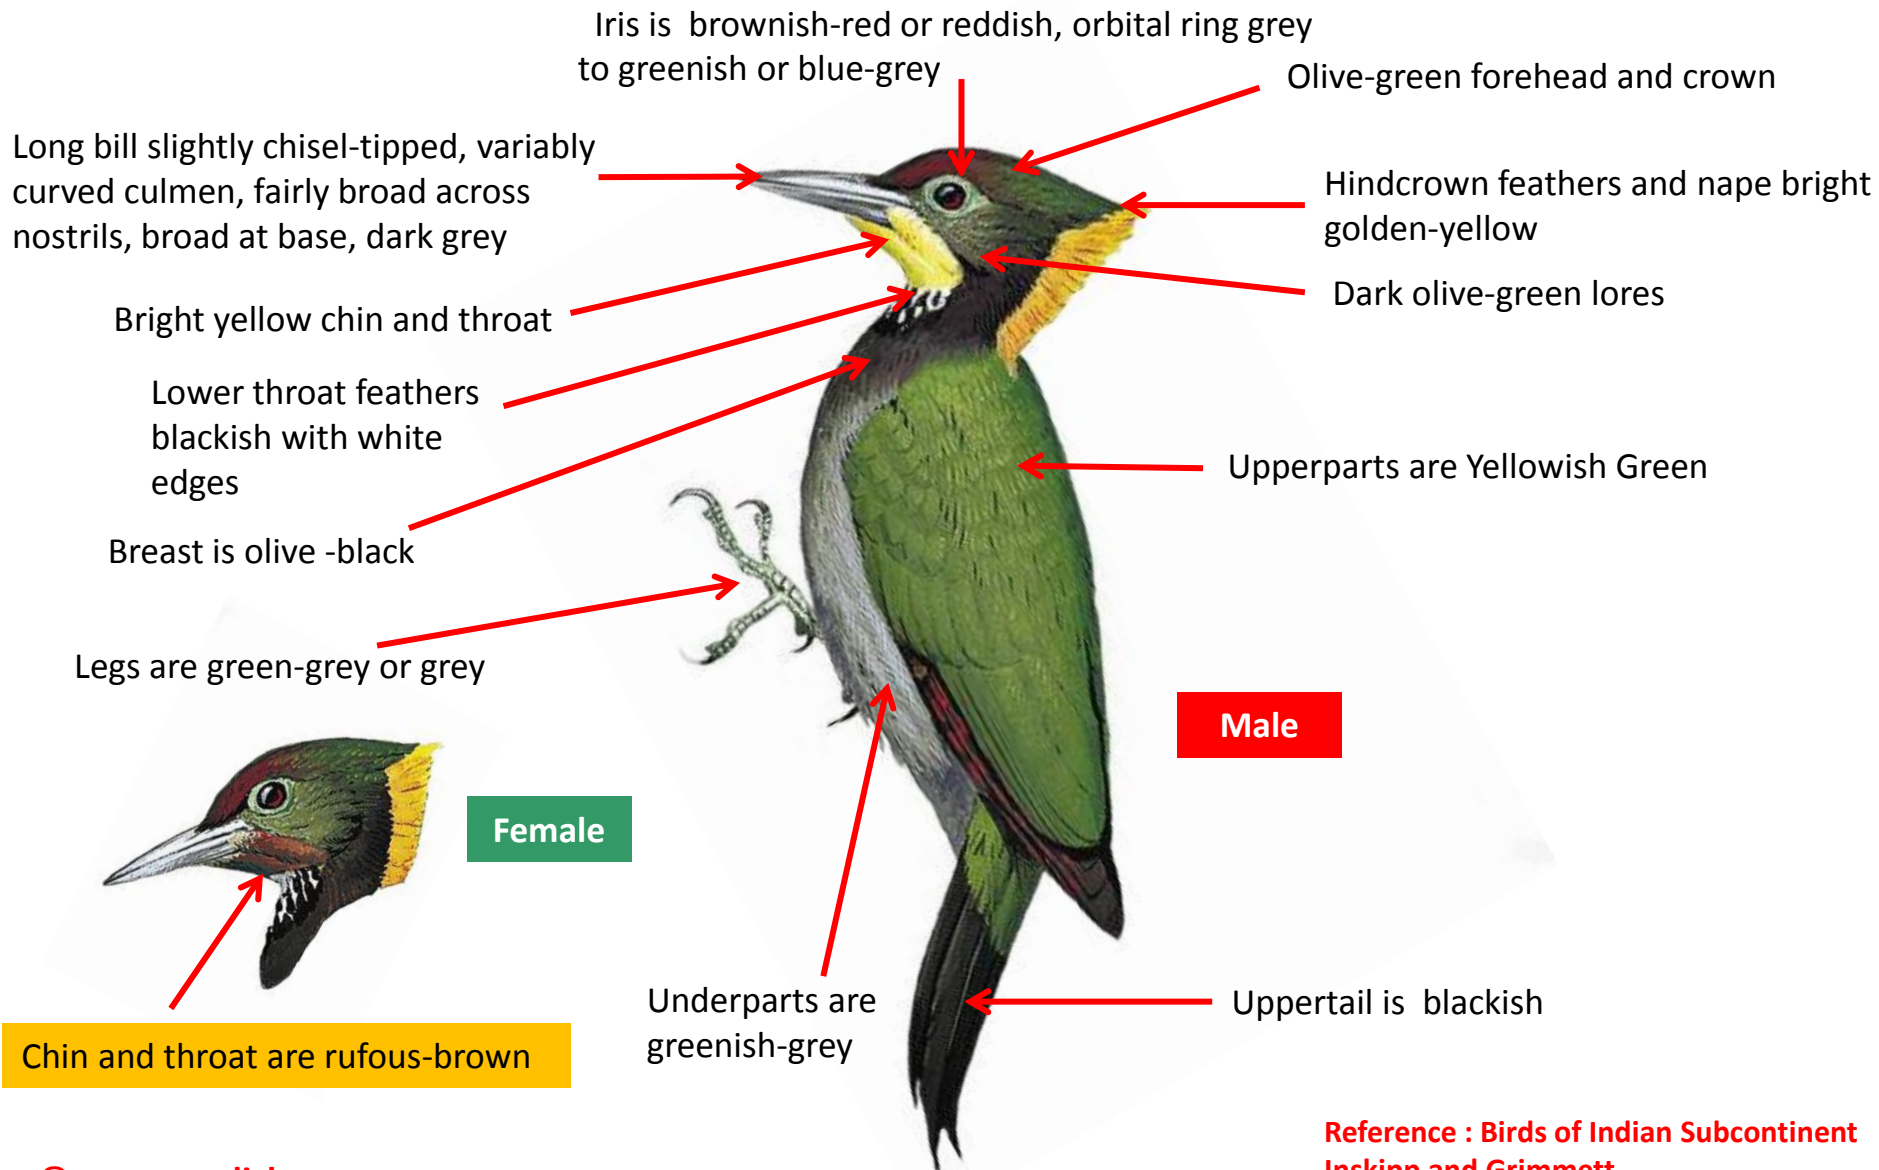

Greater Yellow Nape Woodpecker Identification Tips

Greater Yellow Nape Woodpecker : *Picus flavinucha* : Resident of foothills of North East & East India (Southwards to Odisha and North Andhra Pradesh)

Legs are grey-green

Outer webs of secondaries and of inner primaries rufous

Male

Has red of crown confined to small patch at rear sides

Underparts are off-white with slightly diffuse olive to olive-grey or brownish-olive chevrons

Whitish chin and throat with
fine dark brown or olive streaks

White cheek stripe

Black Malar stripe
streaked whitish

Breast is whitish to pale buff-
white below, tinged green with
scaly pattern,

Upperparts are Green

Legs are Grey-green

Male

Has forehead to nape black with
greyish streaking

Female

Whitish undertail-coverts
with dark arrowhead
patterned scales