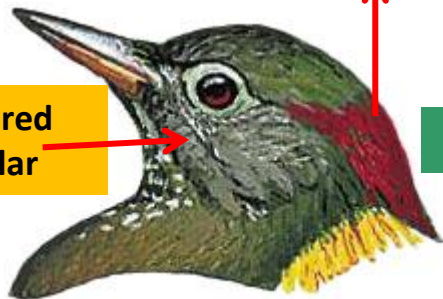

Legs are grey-green

Outer webs of secondaries and of inner primaries rufous

Male

Has red of crown confined to small patch at rear sides

Underparts are off-white with slightly diffuse olive to olive-grey or brownish-olive chevrons

Lacks red in malar

Female

Scaly-bellied Woodpecker Identification Tips

Scaly-bellied Woodpecker : *Picus squamatus* : Resident of West and Central Himalayas

Reference : Birds of Indian Subcontinent
Inskipp and Grimmett
www.HBW.com