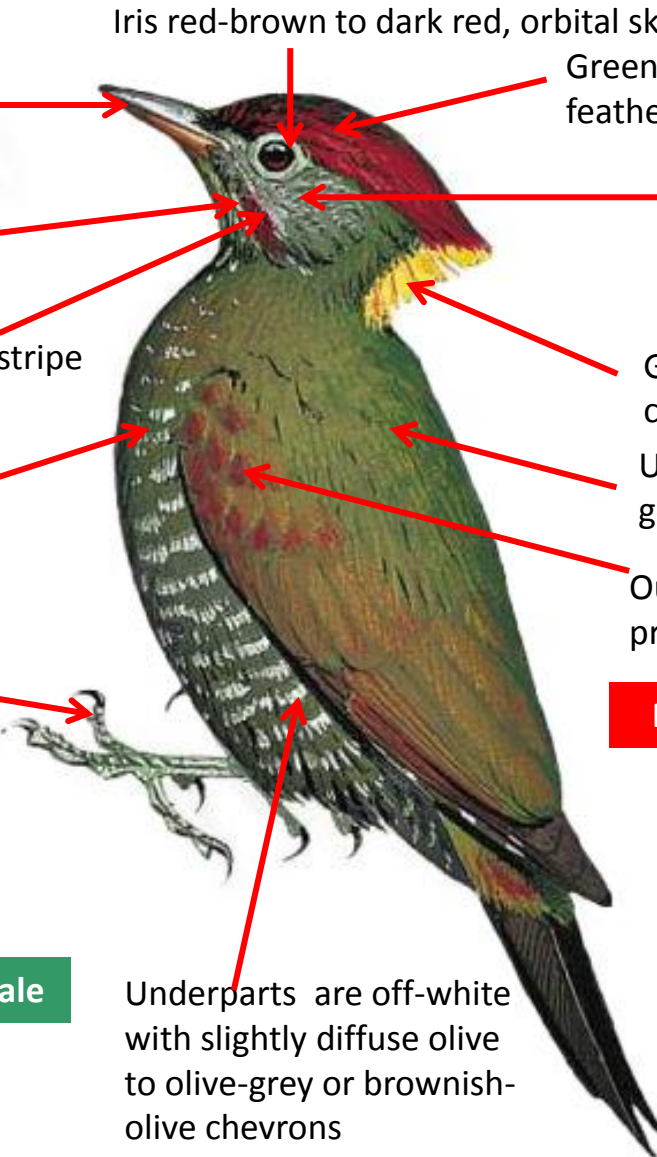

Olive to greyish chin and throat variably marked with white streaks or bars

olive-green ear-coverts

Red malar stripe

Golden-yellow or orangey on crest

Breast is grey-green to dark green barred whitish

Upperparts are green tinged golden-yellow

Legs are grey-green

Outer webs of secondaries and of inner primaries rufous

Male

Has red of crown confined to small patch at rear sides

Underparts are off-white with slightly diffuse olive to olive-grey or brownish-olive chevrons

Lacks red in malar

Female

Scaly-bellied Woodpecker Identification Tips

Scaly-bellied Woodpecker : *Picus squamatus* : Resident of West and Central Himalayas

Reference : Birds of Indian Subcontinent
Inskipp and Grimmett
www.HBW.com