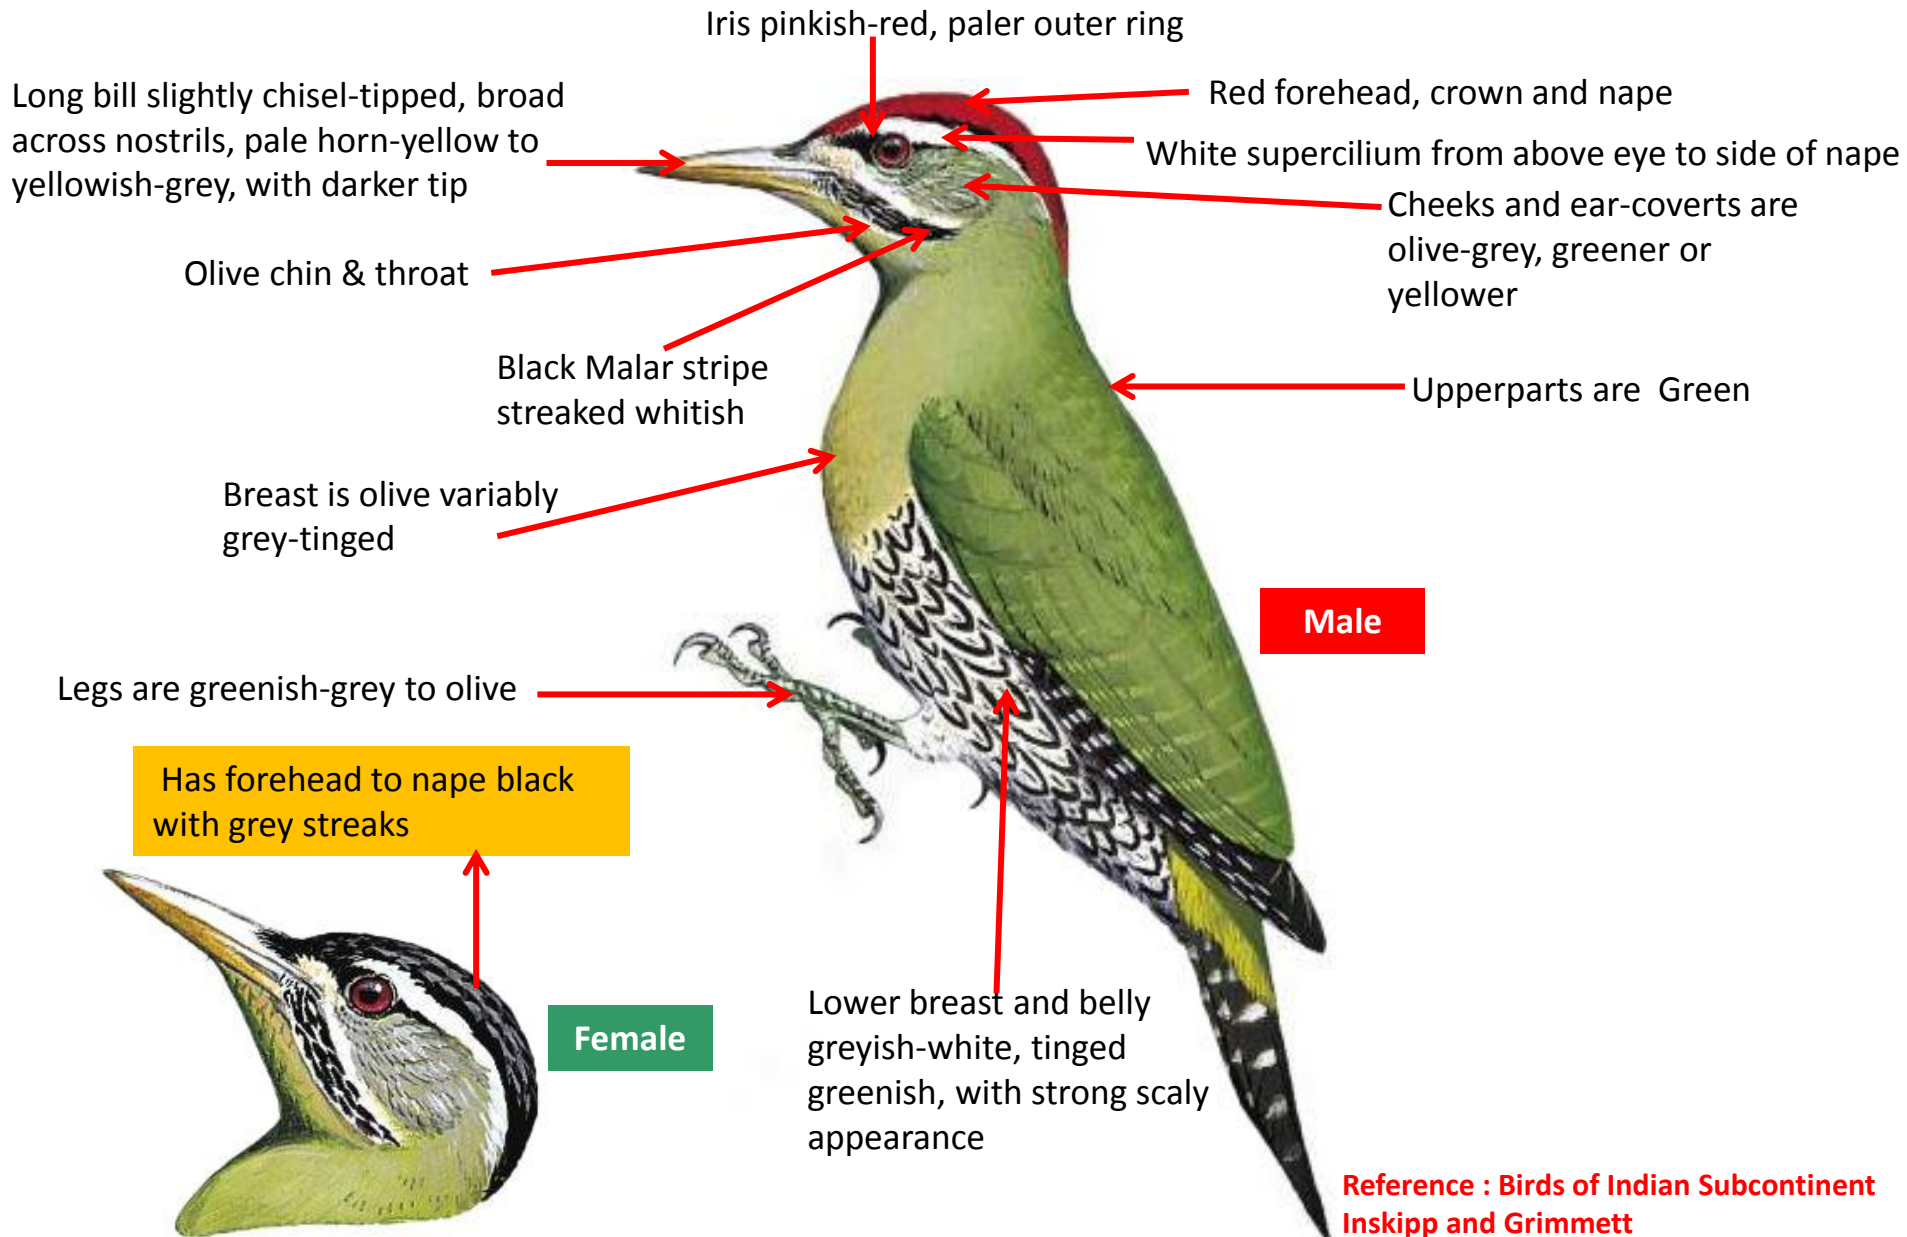

Olive to greyish chin and throat variably marked with white streaks or bars

olive-green ear-coverts

Red malar stripe

Golden-yellow or orangey on crest

Breast is grey-green to dark green barred whitish

Upperparts are green tinged golden-yellow

Legs are grey-green

Outer webs of secondaries and of inner primaries rufous

Male

Has red of crown confined to small patch at rear sides

Underparts are off-white with slightly diffuse olive to olive-grey or brownish-olive chevrons

Lacks red in malar

Female

Scaly-bellied Woodpecker Identification Tips

Scaly-bellied Woodpecker : *Picus squamatus* : Resident of West and Central Himalayas

Reference : Birds of Indian Subcontinent
Inskipp and Grimmett
www.HBW.com

Legs are Grey-green

Male

Has forehead to nape black with
greyish streaking

Female

Whitish undertail-coverts
with dark arrowhead
patterned scales