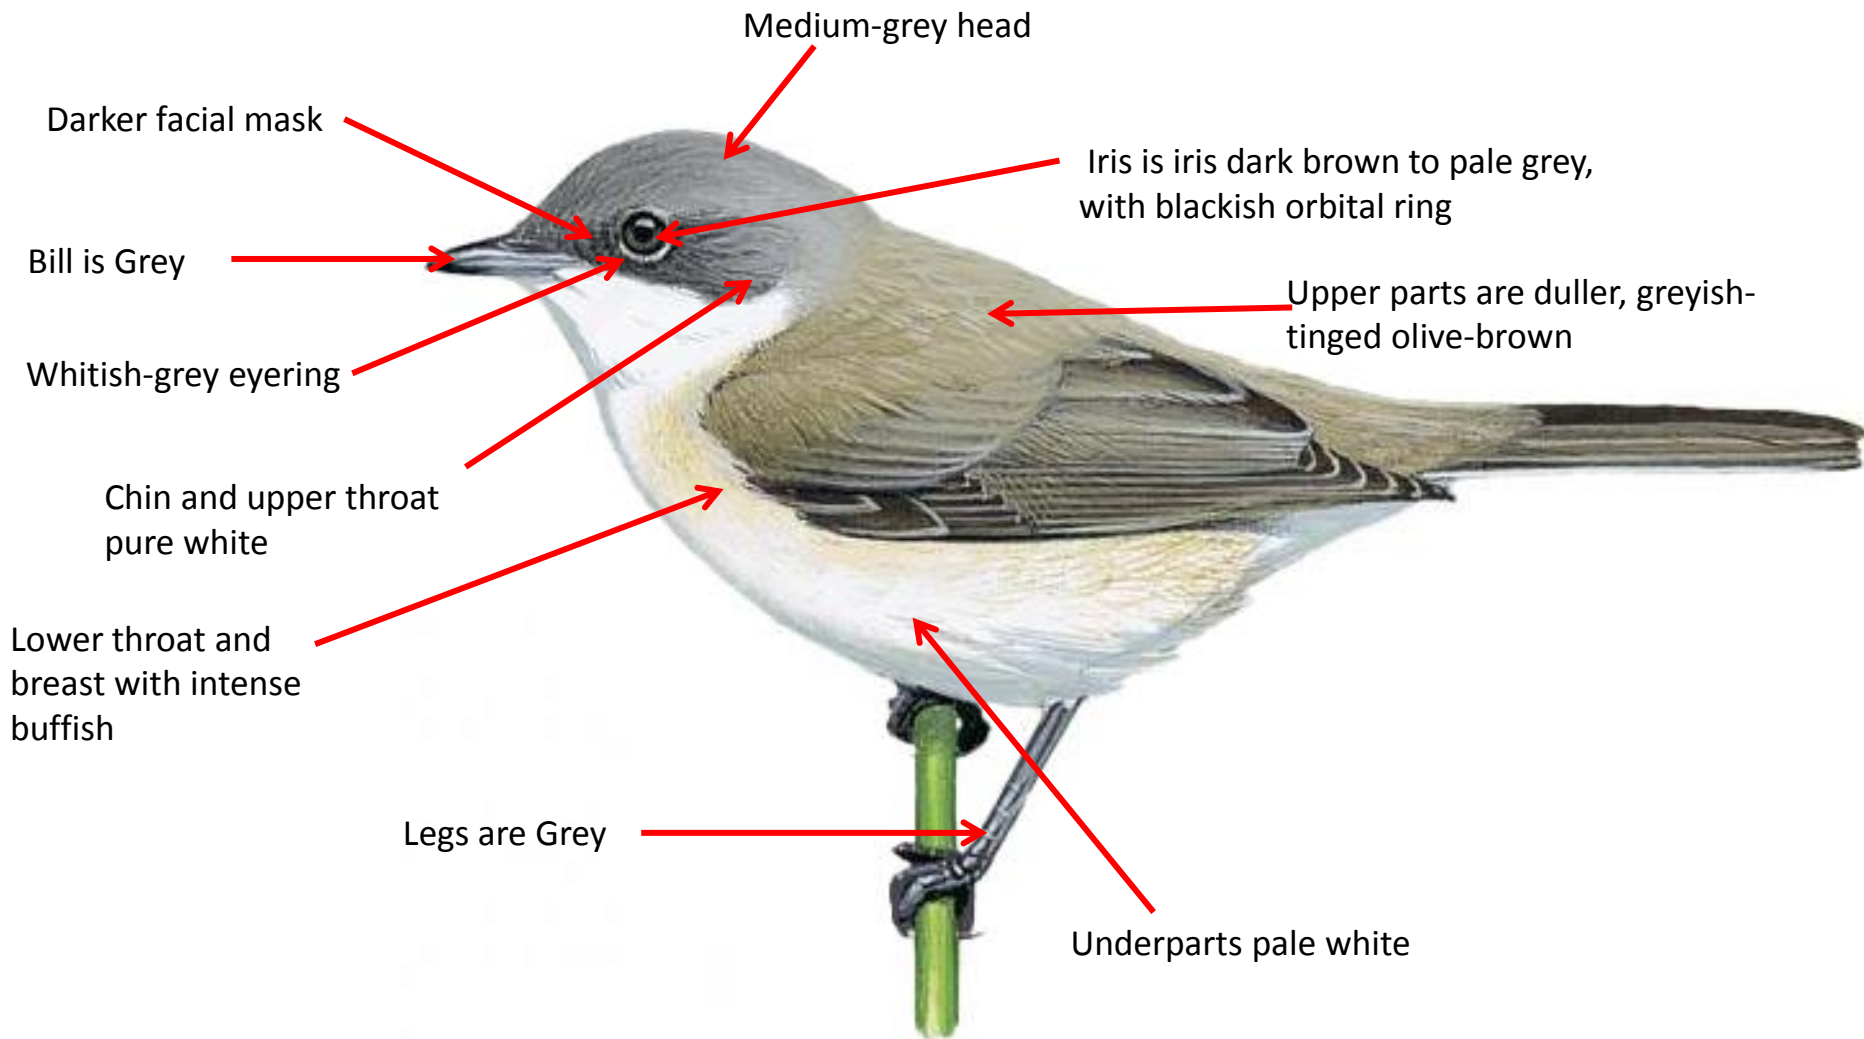

## Garden Warbler- Identification Tips

**Dessert Whitethroat : *Sylvia borin*- Vagrant in India**

## Hume's Whitethroat - Identification Tips

**Hume's Whitethroat** : *Sylvia althaea* - Breeds in North West Himalayas (Kashmir, Ladakh), passage migrant in North West India and winter visitor in South West India

This is now lumped within Lesser Whitethroat (*Sylvia curruca*).

## Lesser Whitethroat - Identification Tips

**Common Whitethroat** : *Sylvia curruca*- Widespread winter visitor in West, North, Central and South West India