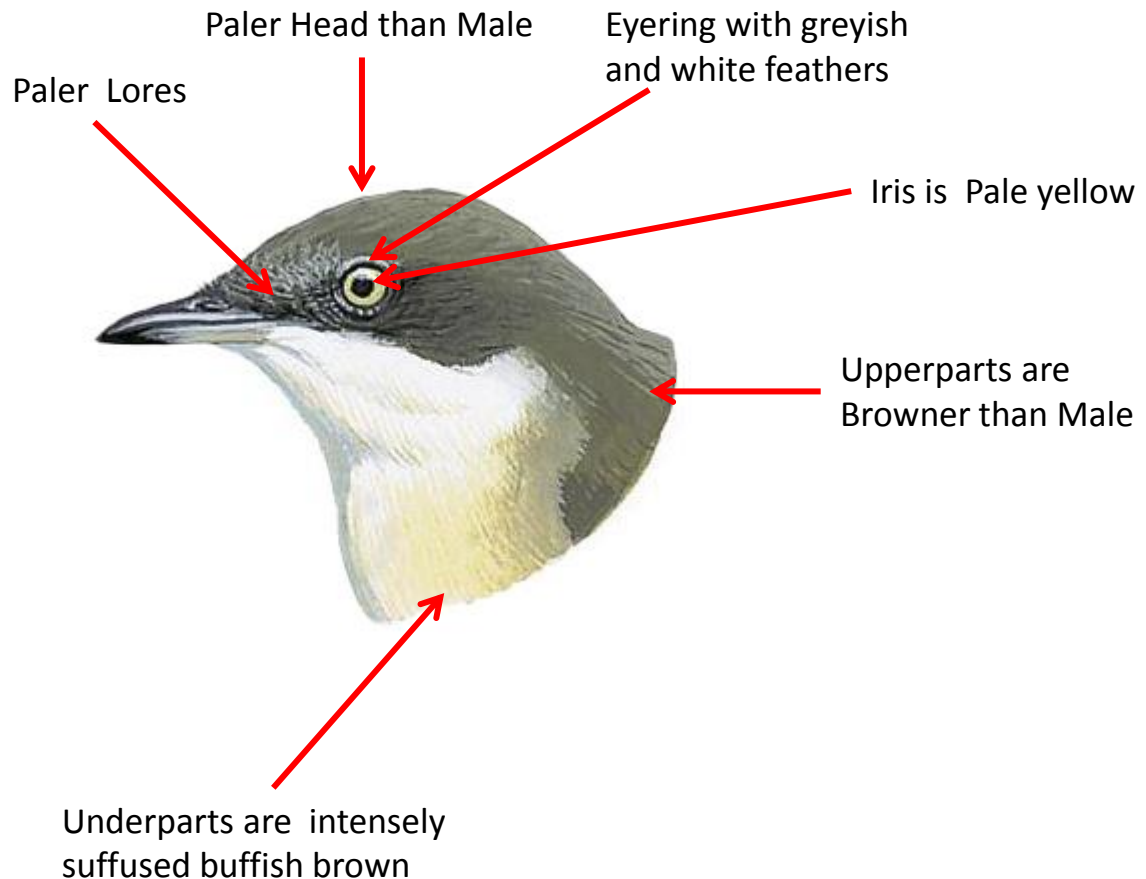

## Lesser Whitethroat - Identification Tips

**Common Whitethroat** : *Sylvia curruca*- Widespread winter visitor in West, North, Central and South West India

## Orphean Warbler - Identification Tips -Male

**Orphean Warbler : *Sylvia hortensis*** : Winter visitor in West and South India; sporadically spread across other parts except North East of India in Winters.

## Orphean Warbler - Identification Tips - Female

**Orphean Warbler** : *Sylvia hortensis* : Winter visitor in West and South India; sporadically spread across other parts except North East of India in Winters.

### Only Difference from Male is highlighted