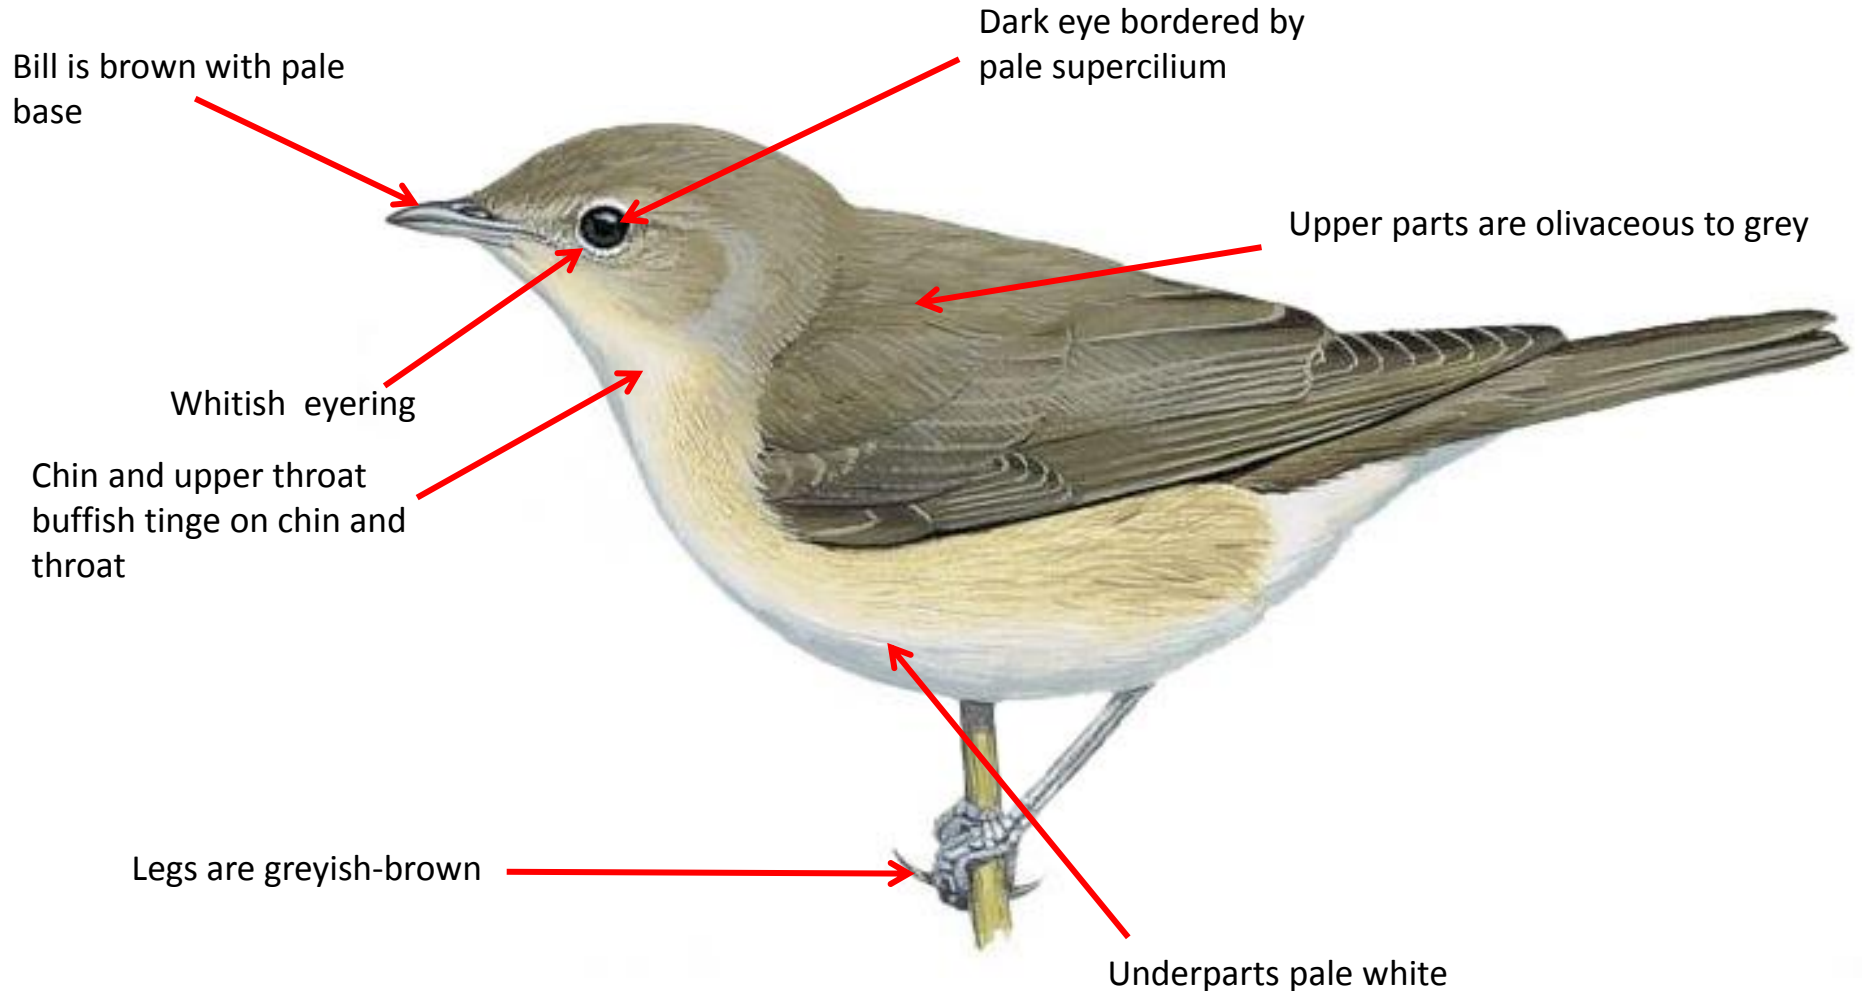

## Common Whitethroat - Identification Tips – *S.c. icterops* - Female

**Common Whitethroat : *Sylvia communis icterops*** - EASTERN GREATER WHITETHROAT – Passage migrant in North West India ( mainly Gujarat and Rajasthan)

**Only Difference from Male is highlighted**

## Dessert Whitethroat - Identification Tips

**Dessert Whitethroat : *Sylvia minula***- Passage migrant and winter visitor in North West India (mainly Gujarat and Rajasthan)

## Garden Warbler- Identification Tips

**Dessert Whitethroat : *Sylvia borin*- Vagrant in India**