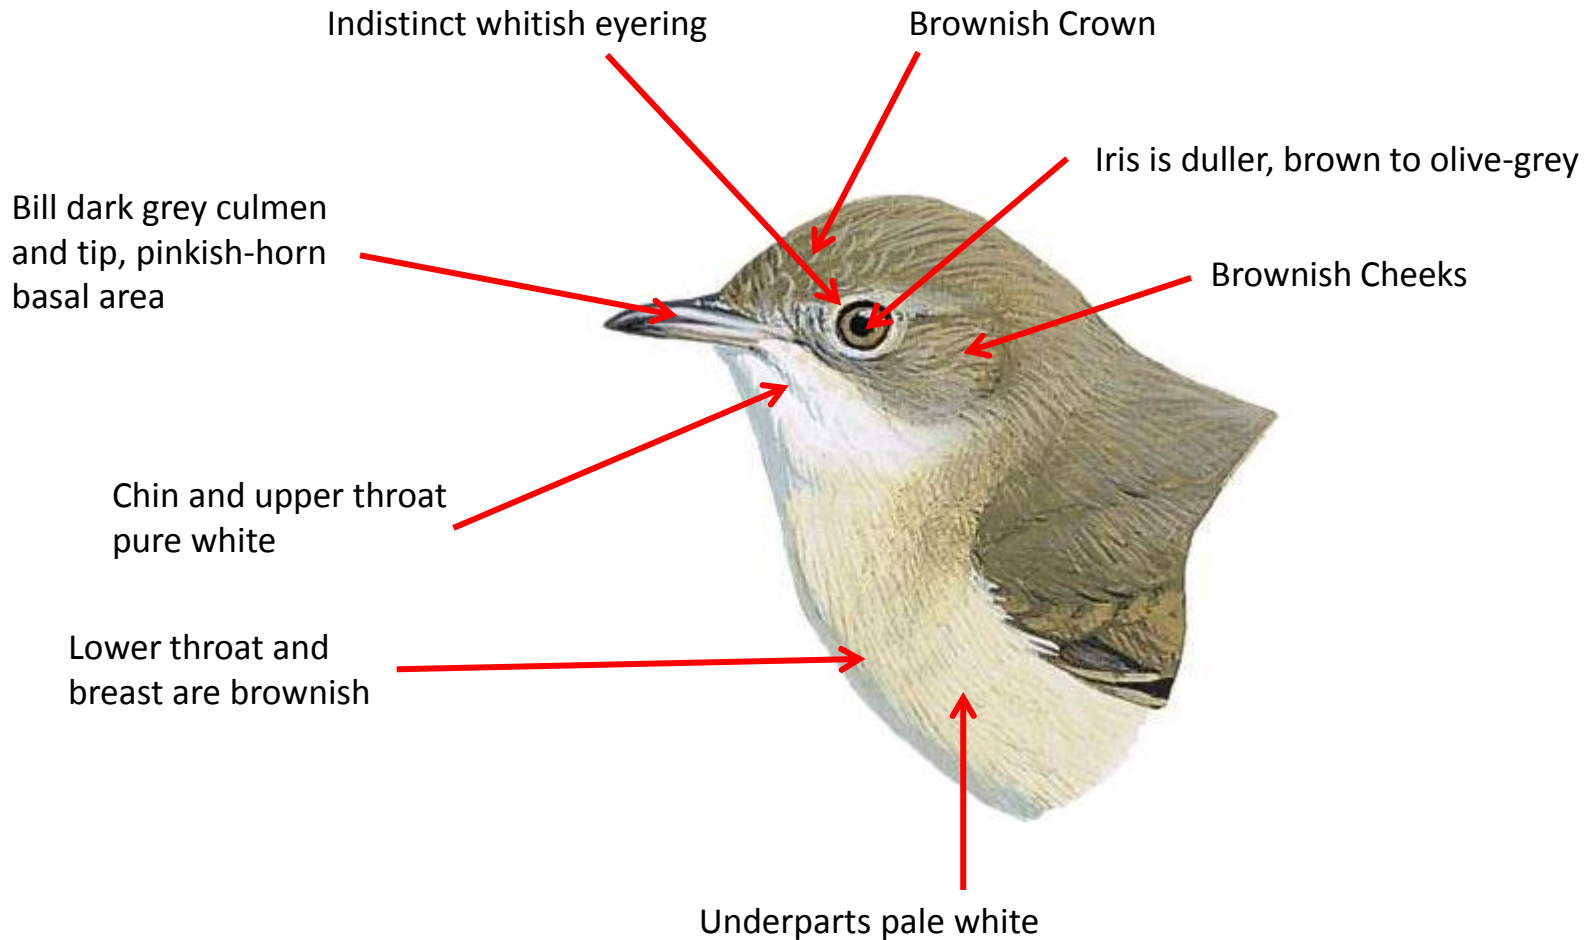

# Barred Warbler - Identification Tips

Barred Warbler : *Sylvia nisoria* : Vagrant in India

## Common Whitethroat - Identification Tips – *S.c. icterops* - Male

**Common Whitethroat : *Sylvia communis icterops*** - EASTERN GREATER WHITETHROAT – Passage migrant in North West India ( mainly Gujarat and Rajasthan)

## Common Whitethroat - Identification Tips – *S.c. icterops* - Female

**Common Whitethroat : *Sylvia communis icterops*** - EASTERN GREATER WHITETHROAT – Passage migrant in North West India ( mainly Gujarat and Rajasthan)

**Only Difference from Male is highlighted**