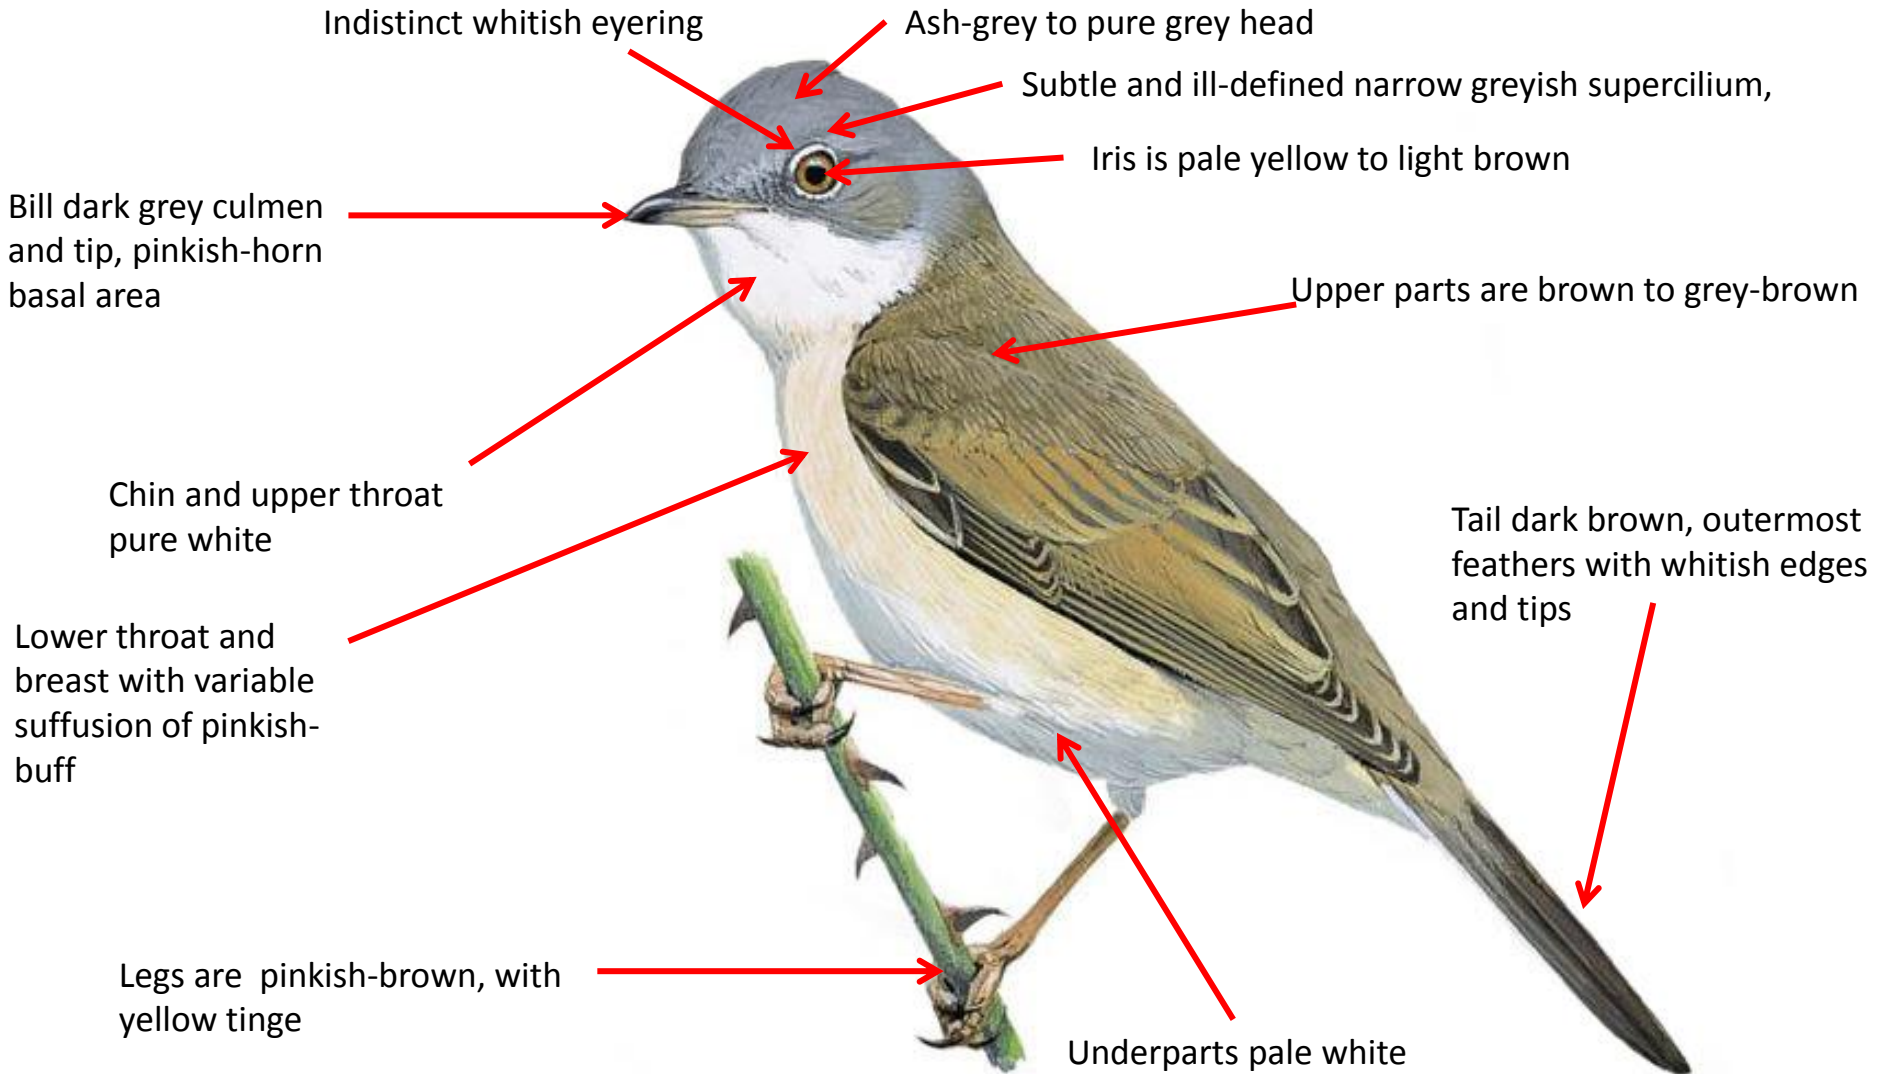

# Asian Desert Warbler - Identification Tips

**Asian Desert Warbler : *Sylvia nana*:** Winter visitor to North West India

Eyering whitish

Iris bright yellow, orbital ring dull yellow with inner skin blackish

Upper parts are greyish-brown

Rufous-orange rump and uppertail-coverts

Chin and Throat Whitish

Duskier greyish-brown on breast side

Underparts pale white

Legs are Yellowish

Largest alula feather blackish with narrow whitish-sandy fringe

# Barred Warbler - Identification Tips

Barred Warbler : *Sylvia nisoria* : Vagrant in India

## Common Whitethroat - Identification Tips – *S.c. icterops* - Male

**Common Whitethroat : *Sylvia communis icterops*** - EASTERN GREATER WHITETHROAT – Passage migrant in North West India ( mainly Gujarat and Rajasthan)