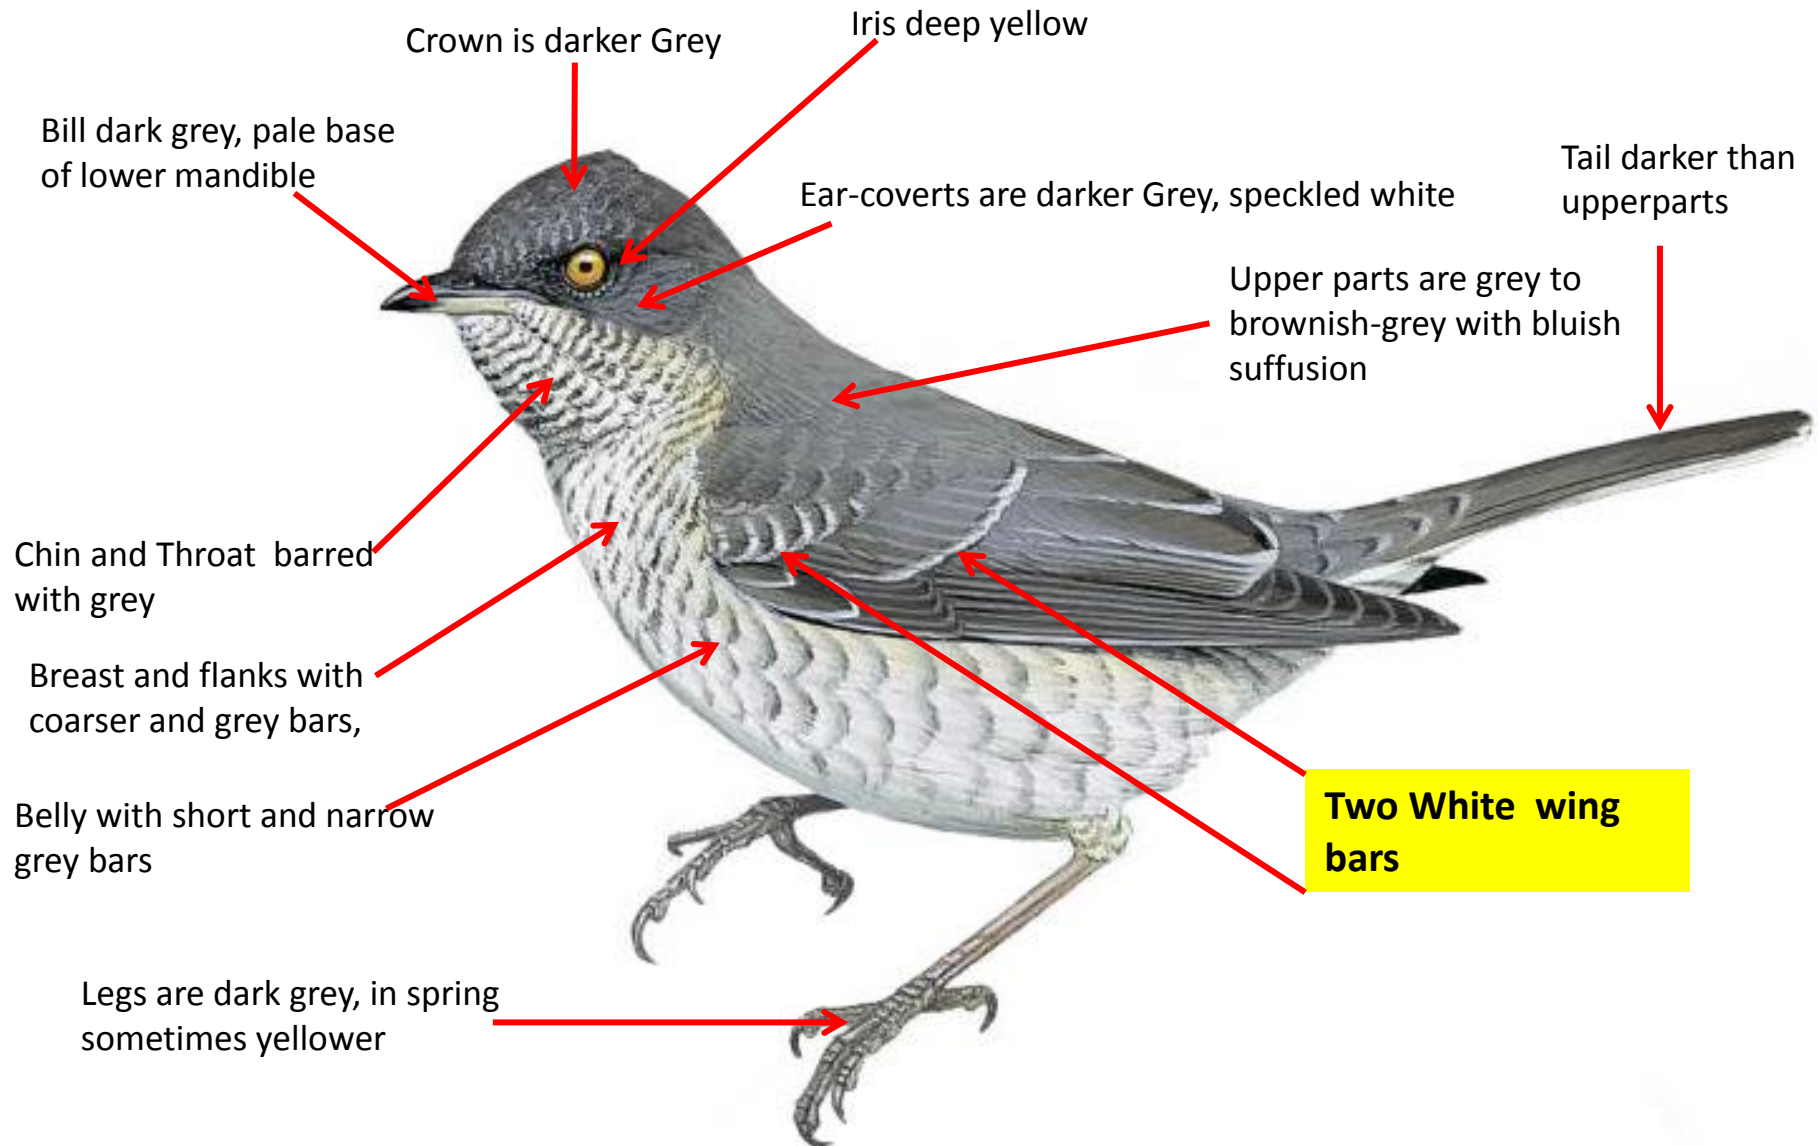

# Asian Desert Warbler - Identification Tips

**Asian Desert Warbler : *Sylvia nana*:** Winter visitor to North West India

Eyering whitish

Iris bright yellow, orbital ring dull yellow with inner skin blackish

Upper parts are greyish-brown

Rufous-orange rump and uppertail-coverts

Chin and Throat Whitish

Duskier greyish-brown on breast side

Underparts pale white

Legs are Yellowish

Largest alula feather blackish with narrow whitish-sandy fringe

# Barred Warbler - Identification Tips

Barred Warbler : *Sylvia nisoria* : Vagrant in India