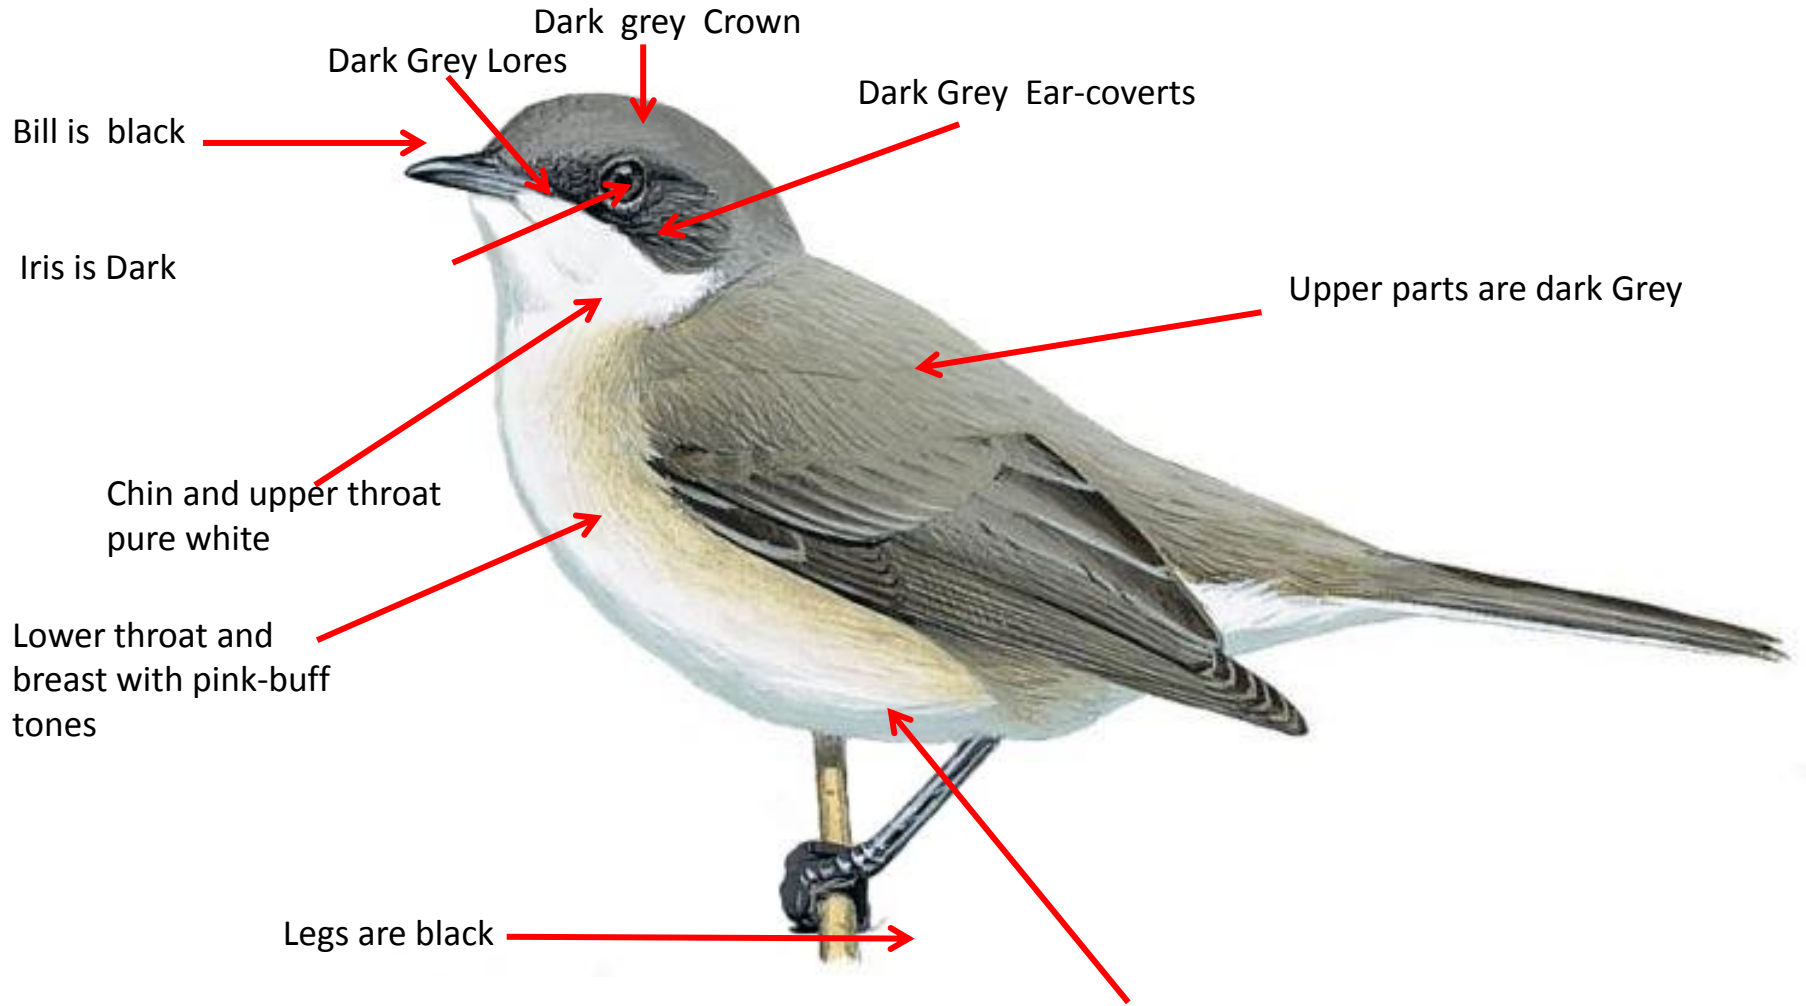

## Dessert Whitethroat - Identification Tips

**Dessert Whitethroat : *Sylvia minula***- Passage migrant and winter visitor in North West India (mainly Gujarat and Rajasthan)

## Garden Warbler- Identification Tips

**Dessert Whitethroat : *Sylvia borin*- Vagrant in India**

## Hume's Whitethroat - Identification Tips

**Hume's Whitethroat** : *Sylvia althaea* - Breeds in North West Himalayas (Kashmir, Ladakh), passage migrant in North West India and winter visitor in South West India

This is now lumped within Lesser Whitethroat (*Sylvia curruca*).