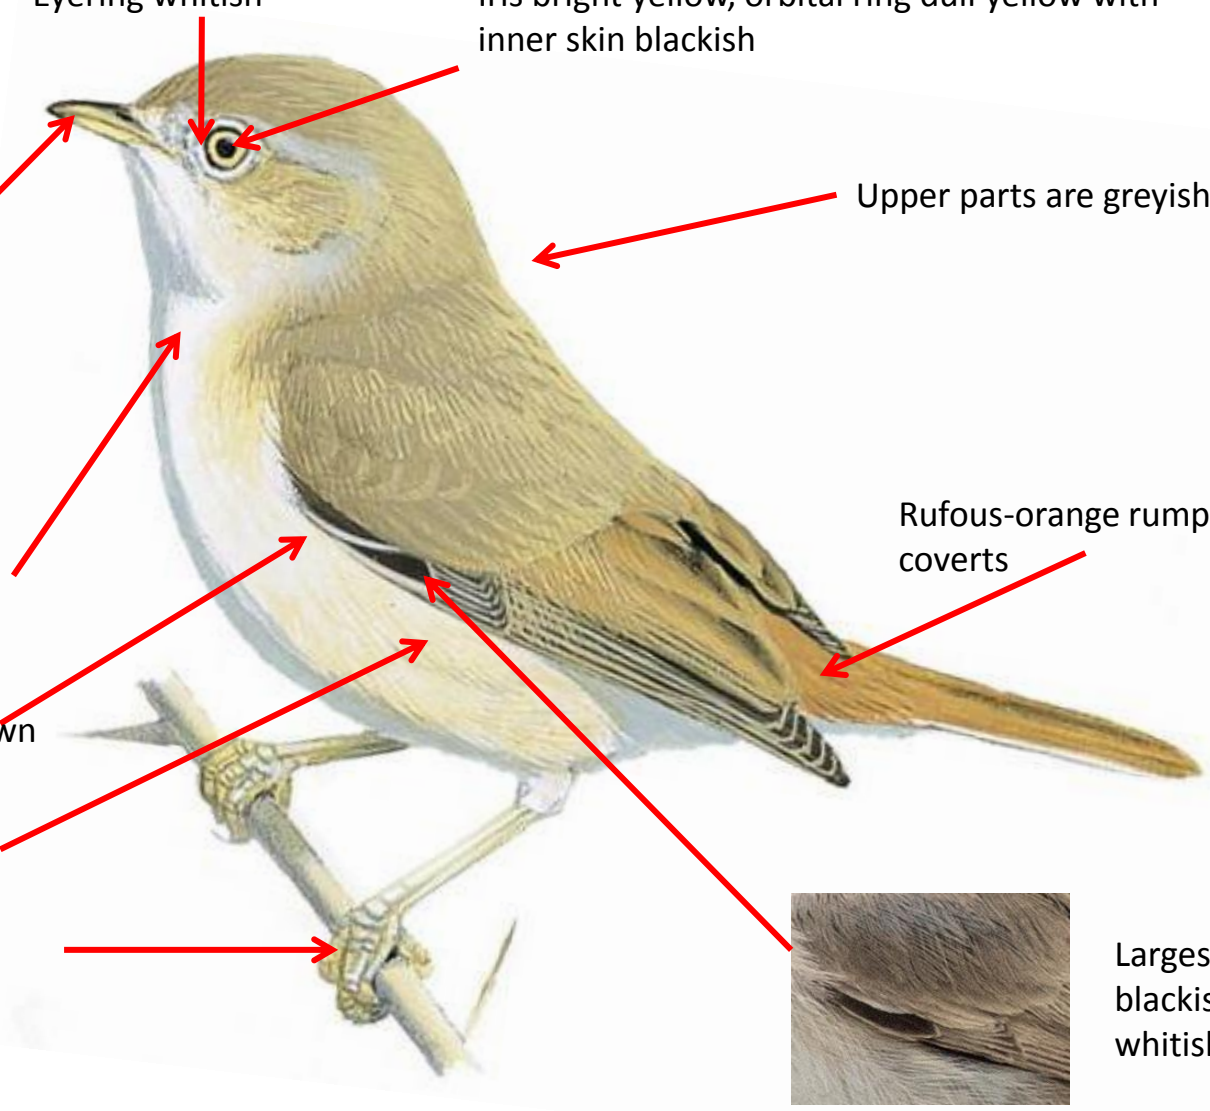

# Asian Desert Warbler - Identification Tips

**Asian Desert Warbler : *Sylvia nana*:** Winter visitor to North West India

Eyering whitish

Iris bright yellow, orbital ring dull yellow with inner skin blackish

Upper parts are greyish-brown

Rufous-orange rump and uppertail-coverts

Chin and Throat Whitish

Duskier greyish-brown on breast side

Underparts pale white

Legs are Yellowish

Largest alula feather blackish with narrow whitish-sandy fringe

# Barred Warbler - Identification Tips

Barred Warbler : *Sylvia nisoria* : Vagrant in India

## Common Whitethroat - Identification Tips – *S.c. icterops* - Male

**Common Whitethroat : *Sylvia communis icterops*** - EASTERN GREATER WHITETHROAT – Passage migrant in North West India ( mainly Gujarat and Rajasthan)