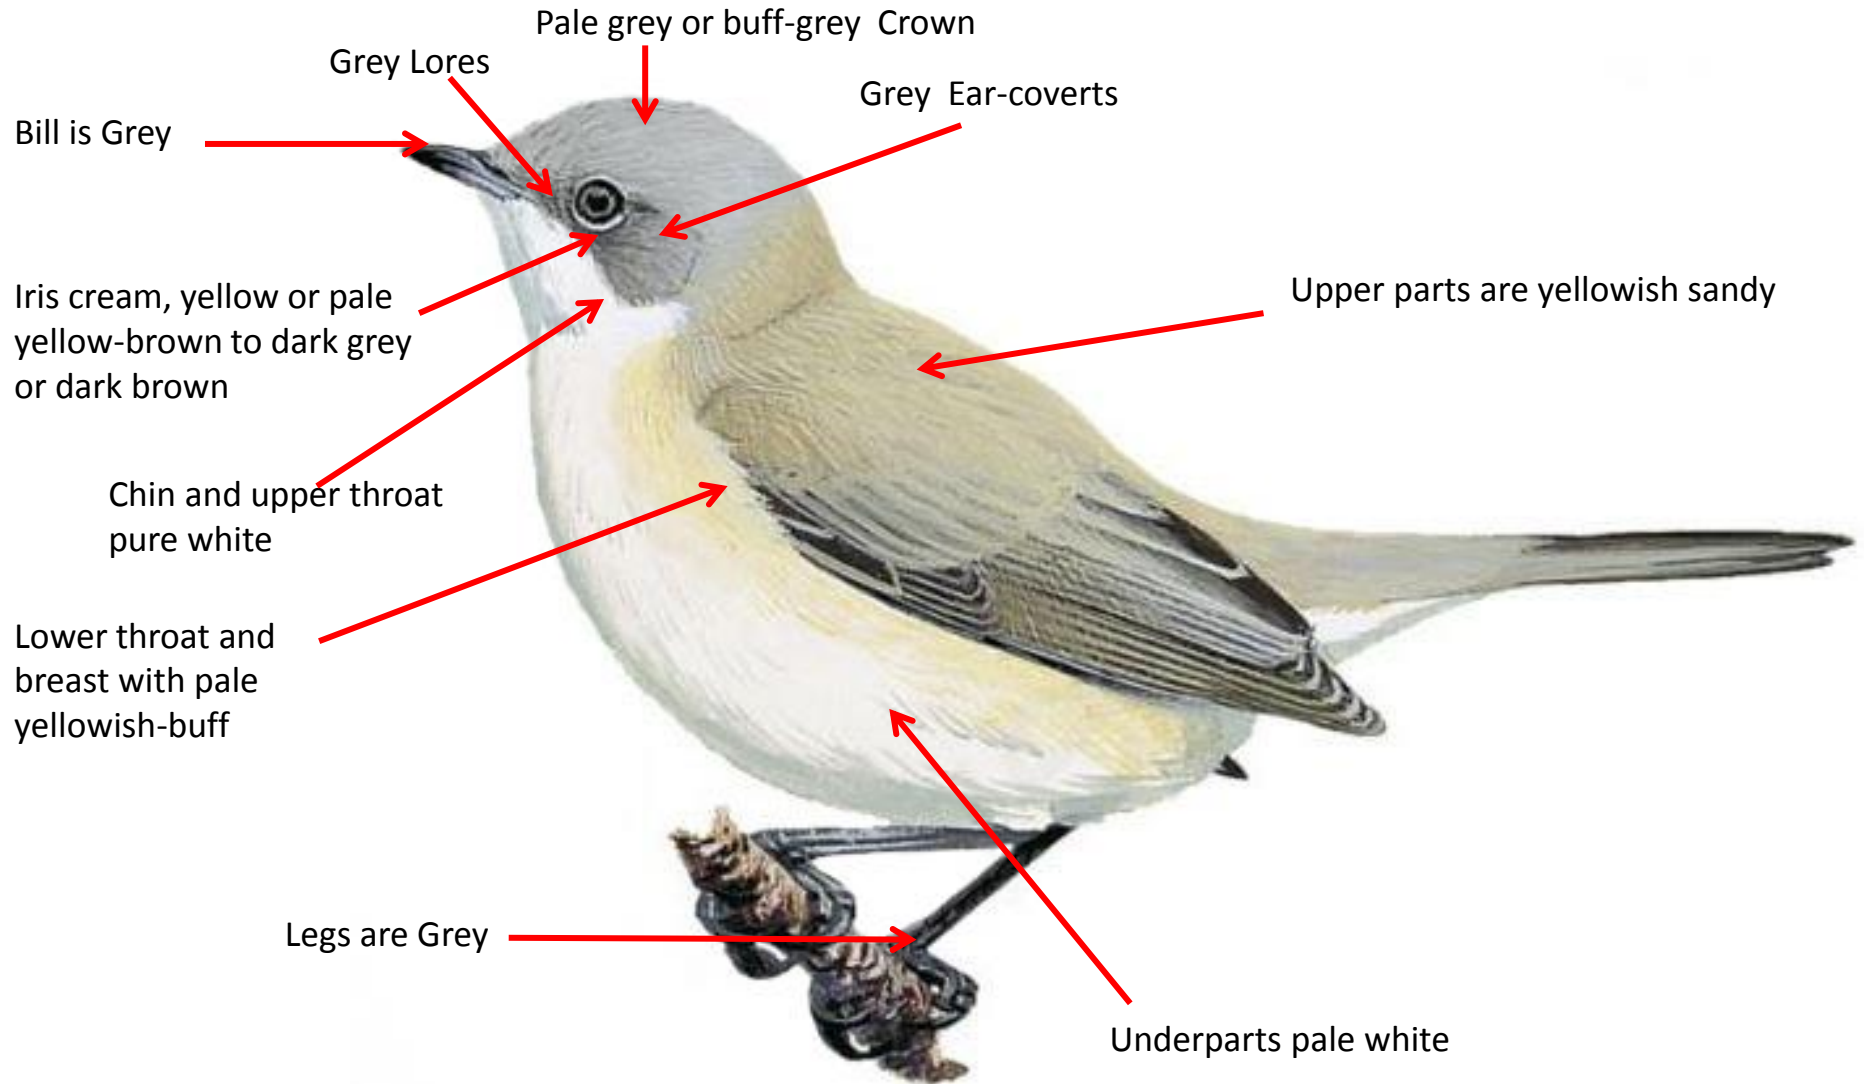

# Barred Warbler - Identification Tips

Barred Warbler : *Sylvia nisoria* : Vagrant in India

## Common Whitethroat - Identification Tips – *S.c. icterops* - Female

**Common Whitethroat : *Sylvia communis icterops*** - EASTERN GREATER WHITETHROAT – Passage migrant in North West India ( mainly Gujarat and Rajasthan)

**Only Difference from Male is highlighted**

## Dessert Whitethroat - Identification Tips

**Dessert Whitethroat : *Sylvia minula***- Passage migrant and winter visitor in North West India (mainly Gujarat and Rajasthan)