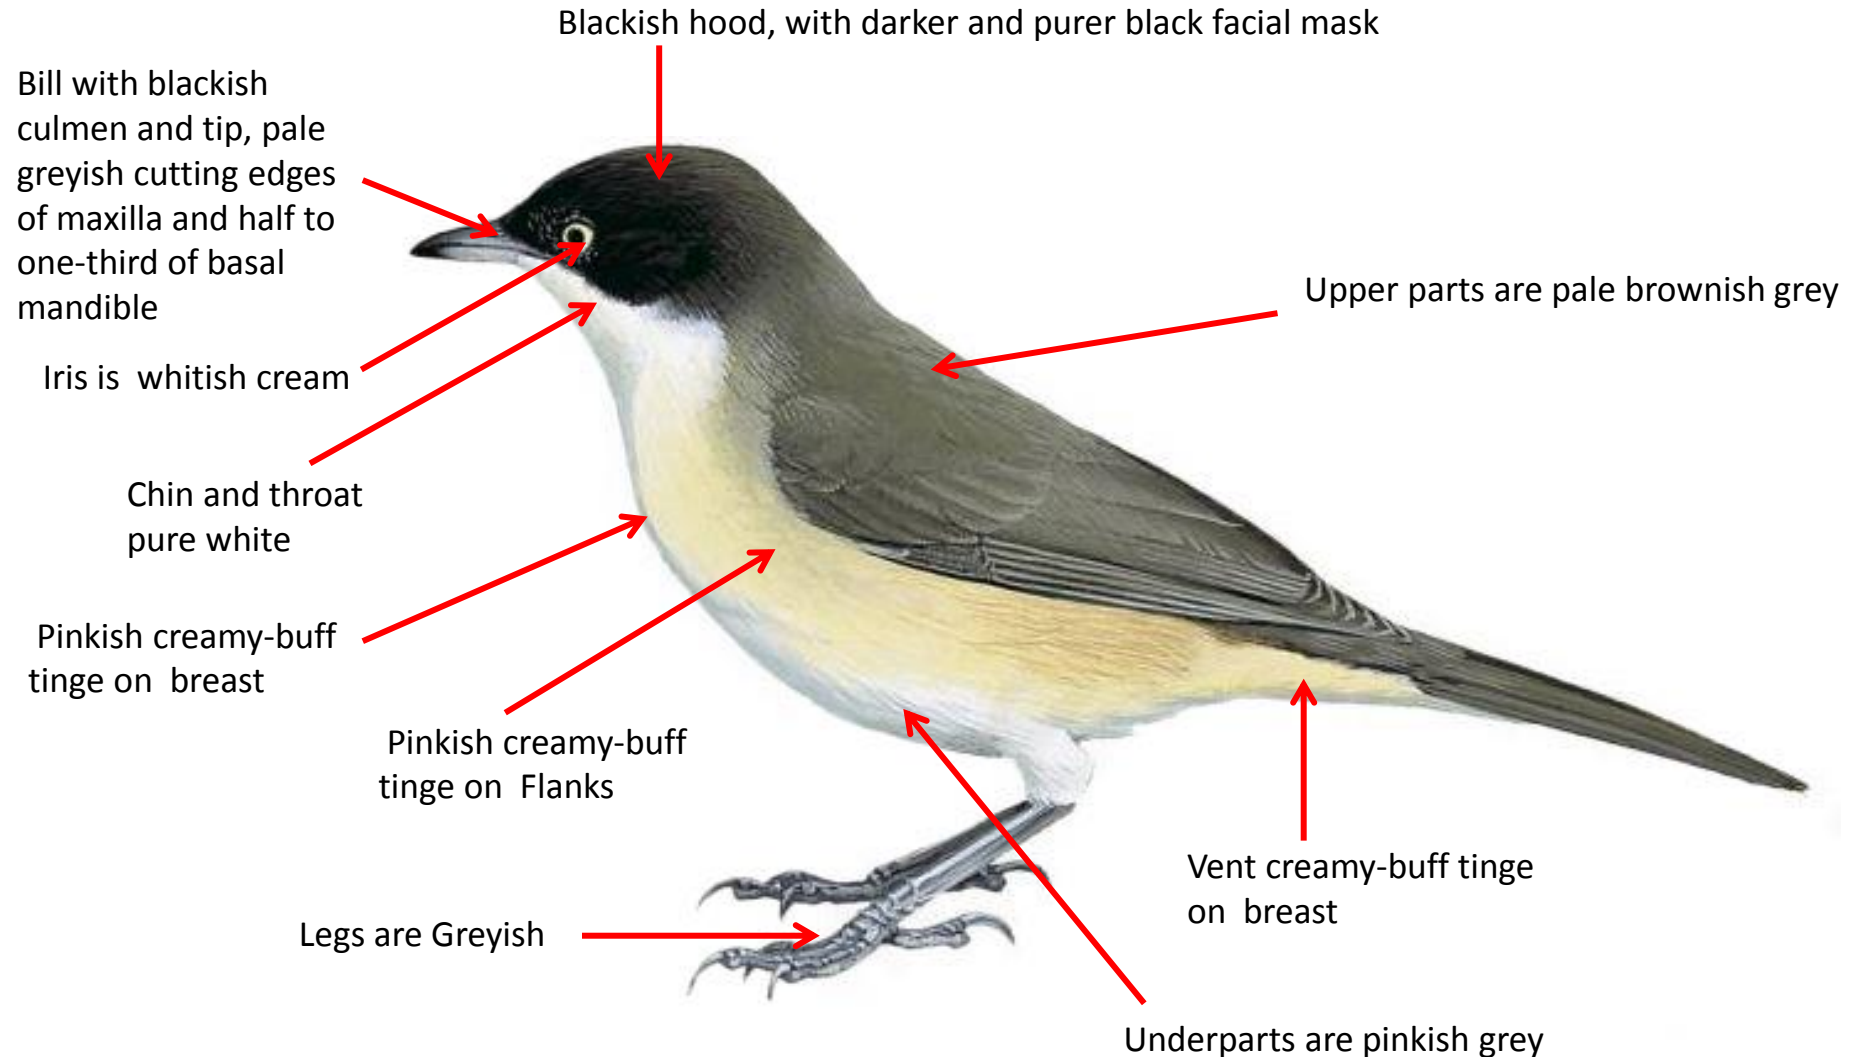

Orphean Warbler - Identification Tips -Male

Orphean Warbler : *Sylvia hortensis* : Winter visitor in West and South India; sporadically spread across other parts except North East of India in Winters.