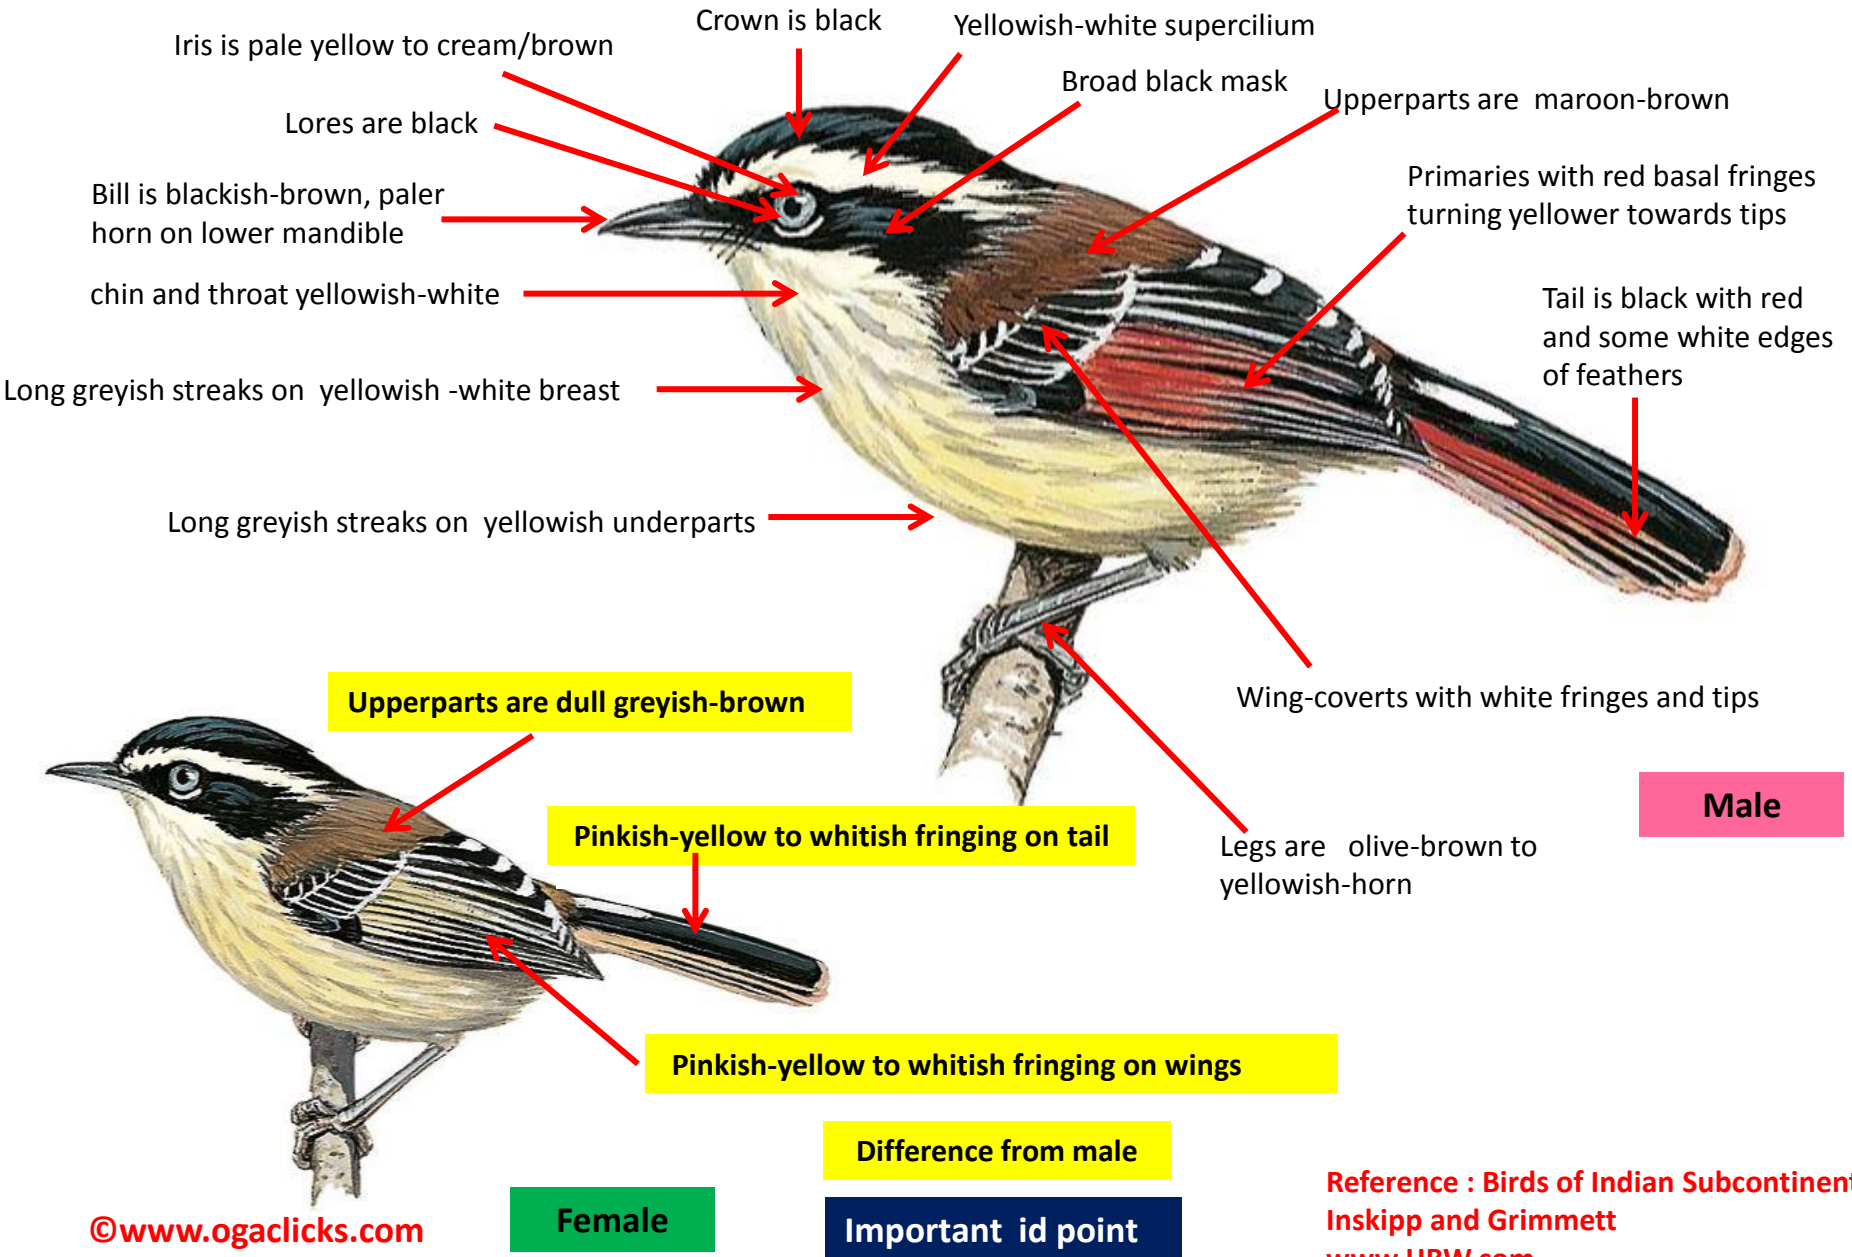

Bar-throated Siva (Chestnut-tailed Minla) identification Tips

Bar-throated Siva (Chestnut-tailed Minla) : *Actinodura strigula*: Resident of Himalayas & hills of North East India

Sexes are Similar

Important id point

**Reference : Birds of Indian Subcontinent
Inskipp and Grimmett
www.HBW.com**

Blue-winged Siva identification Tips

Blue-winged Siva : *Actinodura cyanouroptera*: Resident of Himalayas & hills of North East India

Sexes are Similar

Red-billed Leiothrix identification Tips

Red-billed Leiothrix : *Leiothrix lutea* : Resident of Himalayas & hills of North East India

Red-tailed Minla identification Tips

Red-tailed Minla : *Minla ignotincta* : Resident of East Himalayas & hills of North East India

Silver-eared Mesia identification Tips

Silver-eared Mesia : *Leiothrix argenteauris*: Resident of East Himalayas & hills of North East India