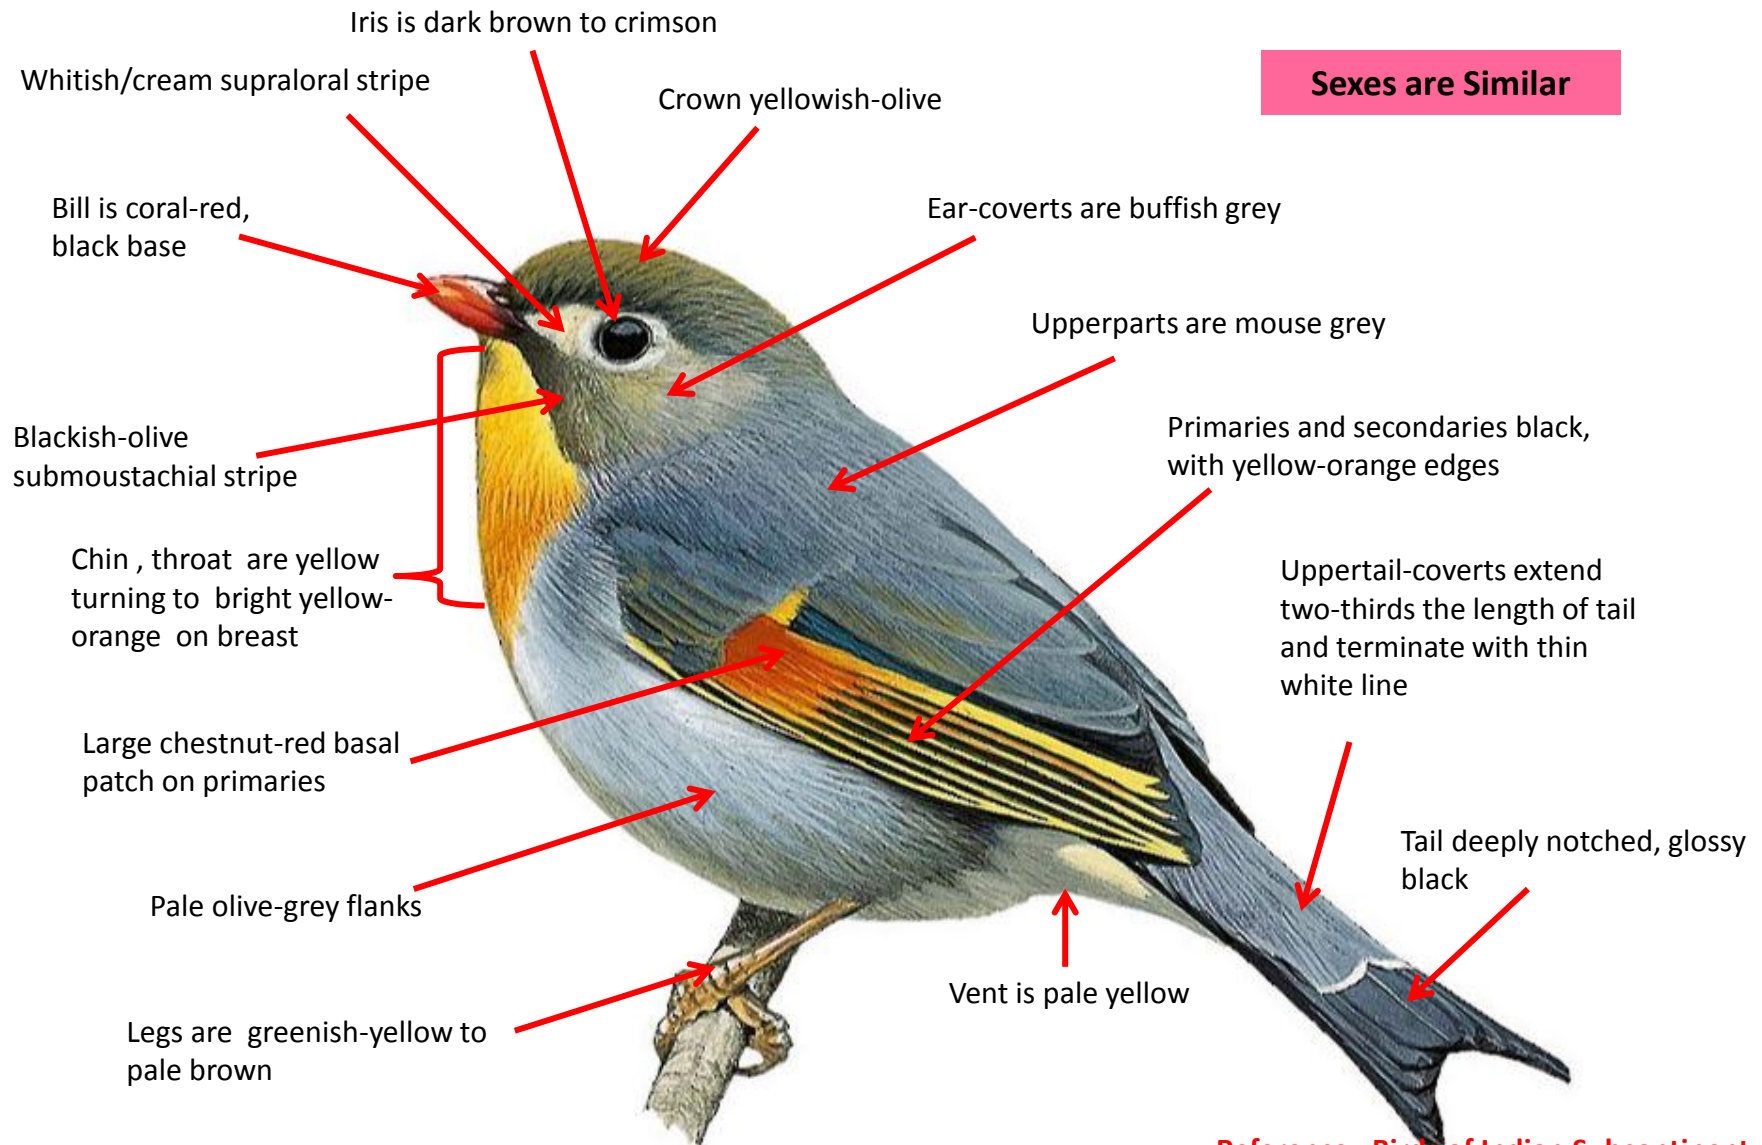

Bar-throated Siva (Chestnut-tailed Minla) identification Tips

Bar-throated Siva (Chestnut-tailed Minla) : *Actinodura strigula*: Resident of Himalayas & hills of North East India

Sexes are Similar

Important id point

**Reference : Birds of Indian Subcontinent
Inskipp and Grimmett
www.HBW.com**

Blue-winged Siva identification Tips

Blue-winged Siva : *Actinodura cyanouroptera*: Resident of Himalayas & hills of North East India

Sexes are Similar

Red-billed Leiothrix identification Tips

Red-billed Leiothrix : *Leiothrix lutea* : Resident of Himalayas & hills of North East India

Red-tailed Minla identification Tips

Red-tailed Minla : *Minla ignotincta* : Resident of East Himalayas & hills of North East India