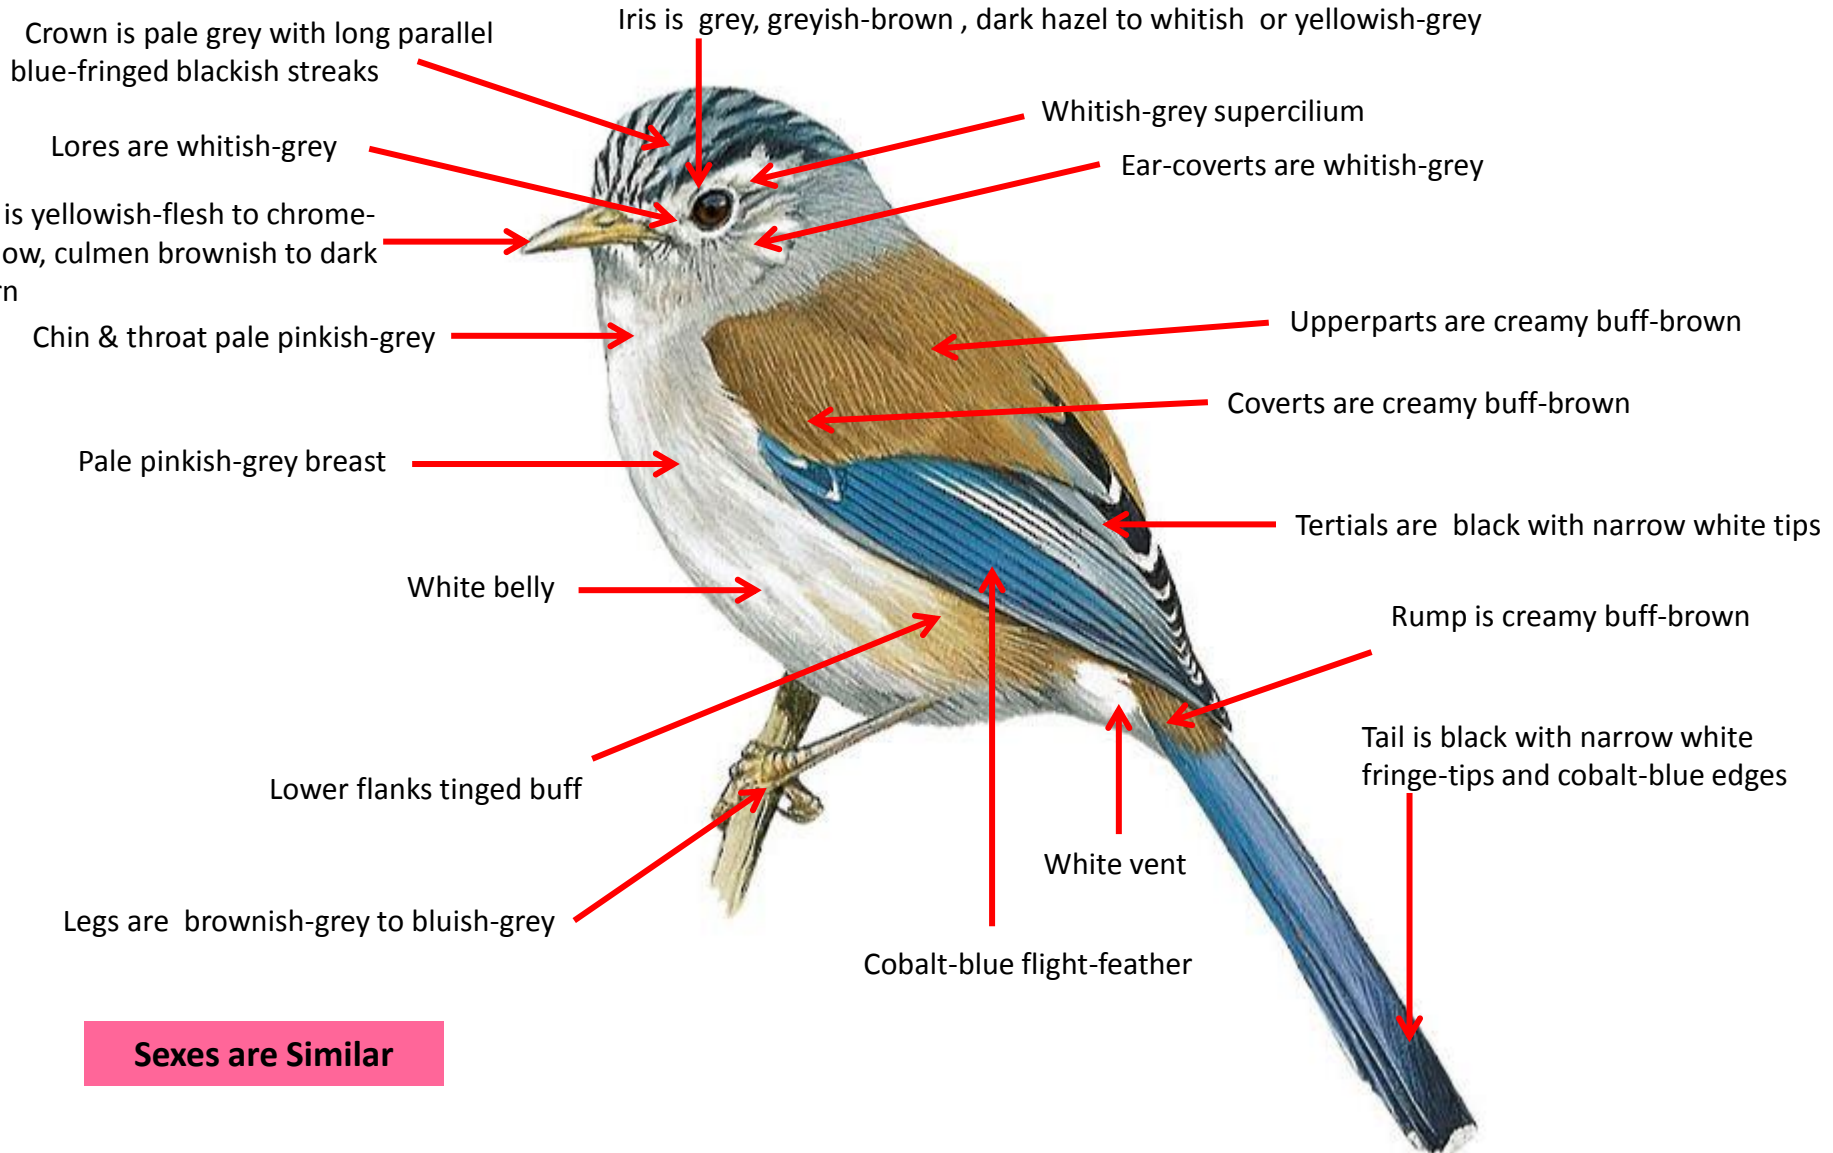

List of Leiothrix & Minla found in India

Sno.	Name	Binomial Name
1	Bar-throated Siva	<i>Actinodura strigula</i>
2	Blue-winged Siva	<i>Actinodura cyanouroptera</i>
3	Red-billed Leiothrix	<i>Leiothrix lutea kumaiensis</i>
4	Red-tailed Minla	<i>Minla ignotincta</i>
5	Silver-eared Mesia	<i>Leiothrix argentauris</i>

Bar-throated Siva (Chestnut-tailed Minla) identification Tips

Bar-throated Siva (Chestnut-tailed Minla) : *Actinodura strigula*: Resident of Himalayas & hills of North East India

Sexes are Similar

Important id point

**Reference : Birds of Indian Subcontinent
Inskipp and Grimmett
www.HBW.com**

Blue-winged Siva identification Tips

Blue-winged Siva : *Actinodura cyanouroptera*: Resident of Himalayas & hills of North East India

Sexes are Similar

Red-billed Leiothrix identification Tips

Red-billed Leiothrix : *Leiothrix lutea* : Resident of Himalayas & hills of North East India

Red-tailed Minla identification Tips

Red-tailed Minla : *Minla ignotincta* : Resident of East Himalayas & hills of North East India