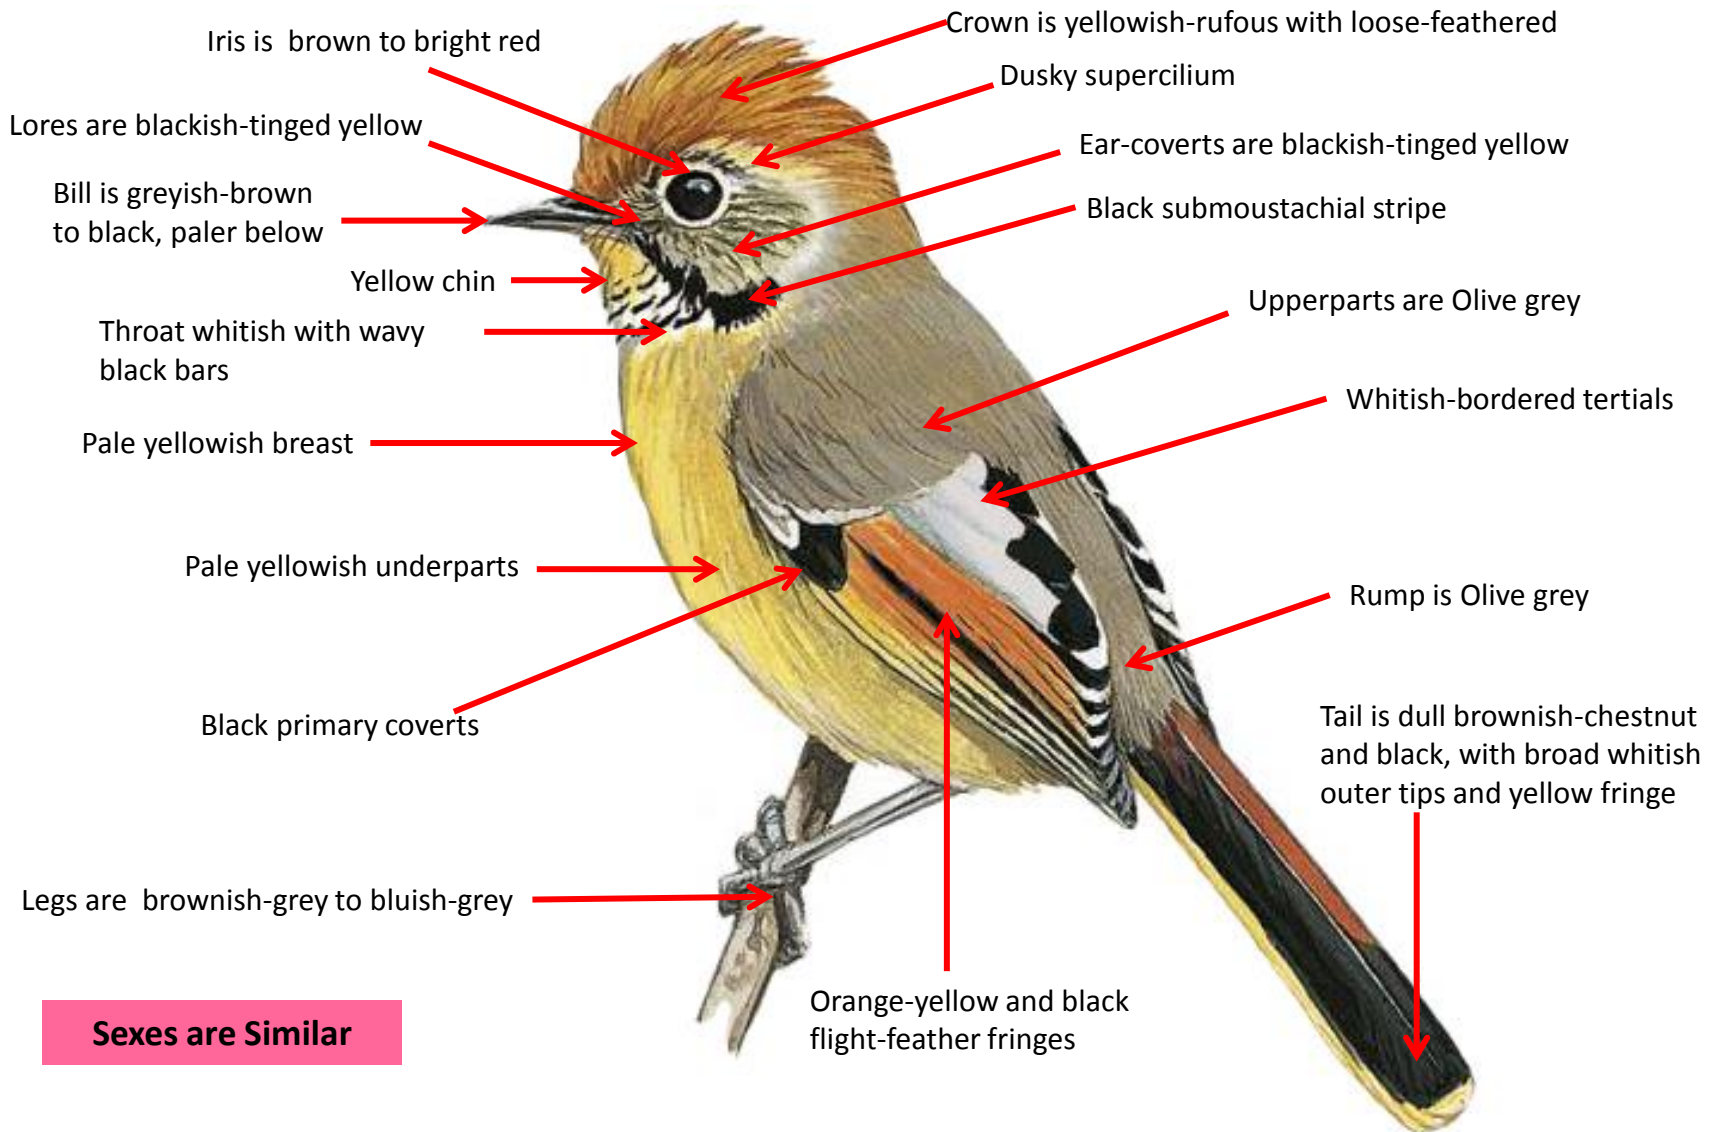

- The following pages have some identification markers for each of the Leiothrix & Minla found in India
- To know more on these birds you can visit <http://ogaclicks.com/babbler/>
- If you are interested in coming on any of my tours or workshops please share your email id. I will keep you updated
- Mail me at ogaclicks@gmail.com
- You can also call me on (91)9840119078 ,
(91) 9445219078
(91) 6369815812

List of Leiothrix & Minla found in India

Sno.	Name	Binomial Name
1	Bar-throated Siva	<i>Actinodura strigula</i>
2	Blue-winged Siva	<i>Actinodura cyanouroptera</i>
3	Red-billed Leiothrix	<i>Leiothrix lutea kumaiensis</i>
4	Red-tailed Minla	<i>Minla ignotincta</i>
5	Silver-eared Mesia	<i>Leiothrix argentauris</i>

Bar-throated Siva (Chestnut-tailed Minla) identification Tips

Bar-throated Siva (Chestnut-tailed Minla) : *Actinodura strigula*: Resident of Himalayas & hills of North East India

Sexes are Similar

Important id point

Sexes are Similar

Red-billed Leiothrix identification Tips

Red-billed Leiothrix : *Leiothrix lutea* : Resident of Himalayas & hills of North East India

Red-tailed Minla identification Tips

Red-tailed Minla : *Minla ignotincta* : Resident of East Himalayas & hills of North East India