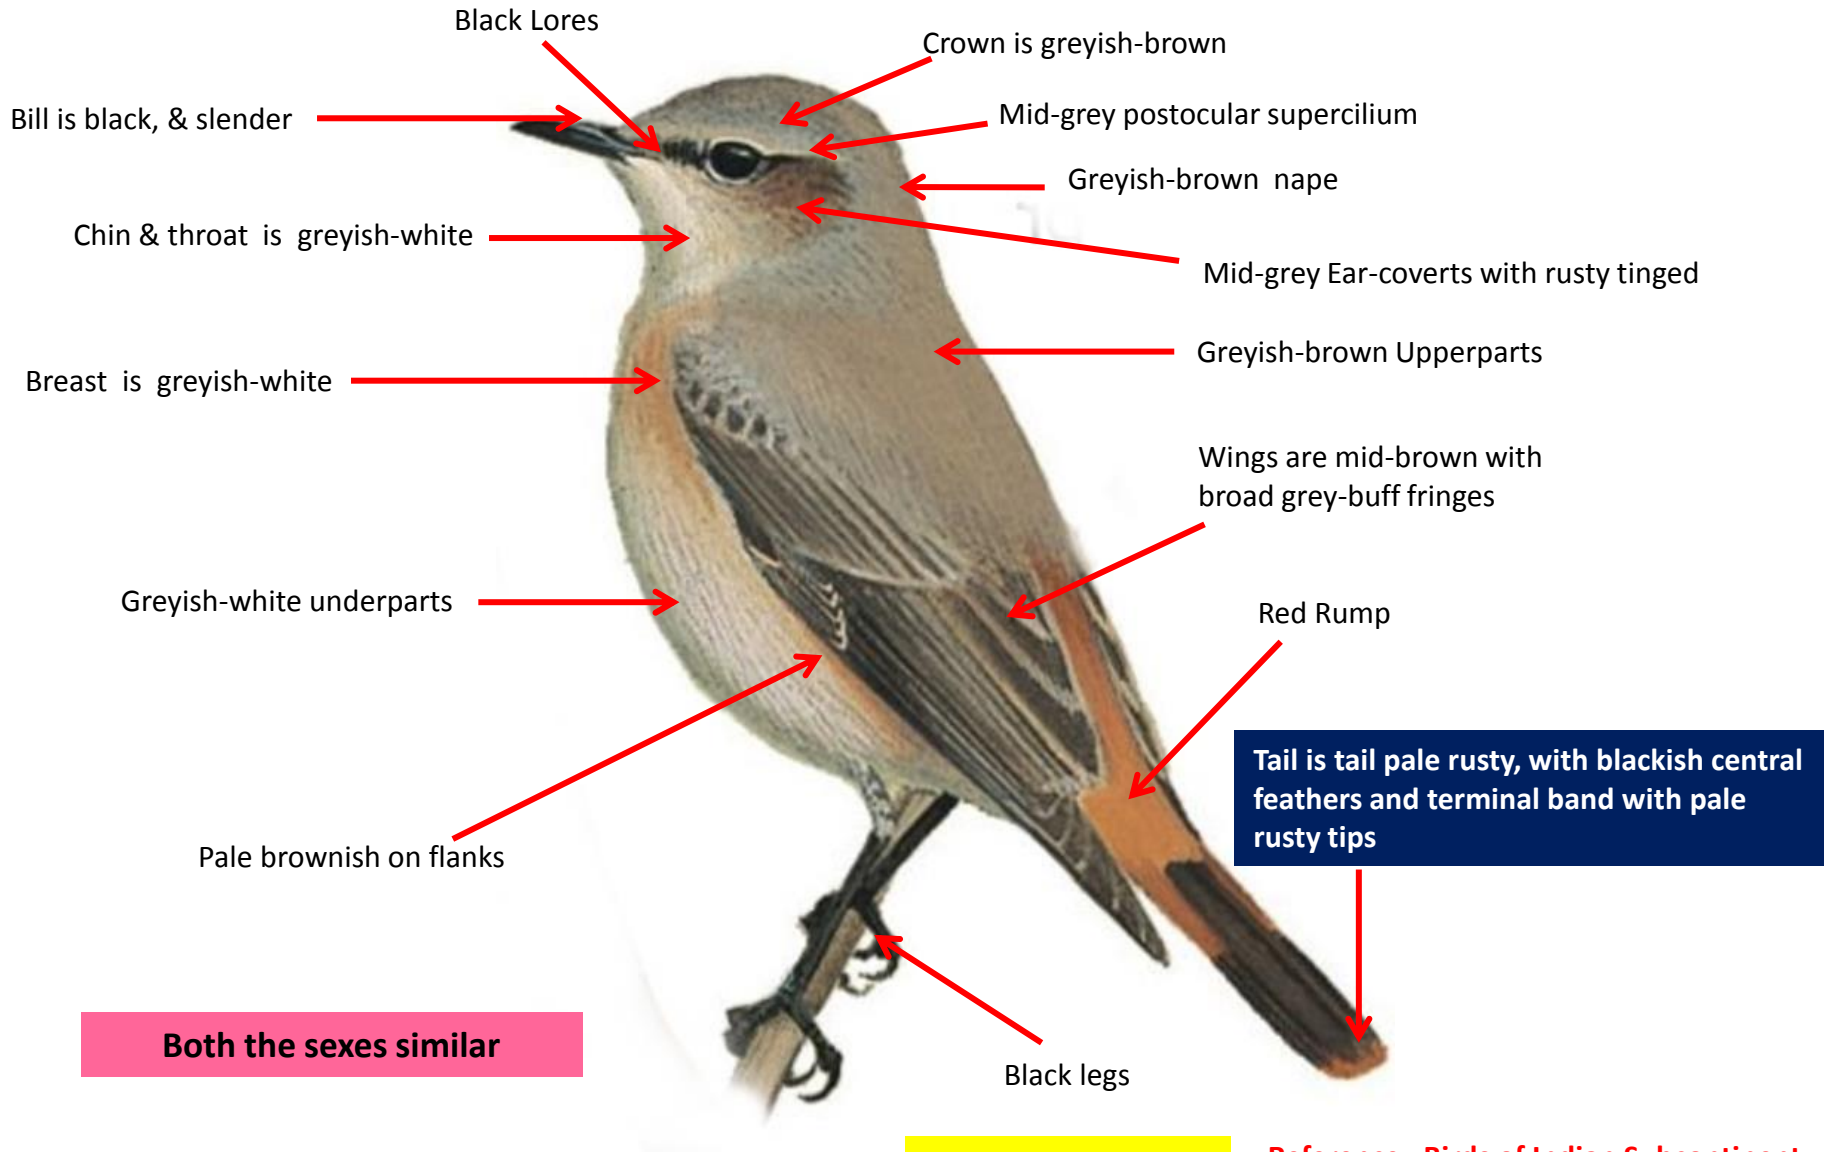

Hume's Wheatear Identification Tips

Hume's Wheatear : *Oenanthe albonigra* : Vagrant in India

Isabelline Wheatear Identification Tips

Isabelline Wheatear : *Oenanthe isabellina* : Winter visitor in North West India

Pied Wheatear Identification Tips

Pied Wheatear : *Oenanthe pleschanka*: Breeds in North West Himalayas (Kashmir and Ladhak UT) in India

Male

Female

Difference from Male
Important id point

Red-tailed Wheatear Identification Tips

Red-tailed Wheatear : *Oenanthe pleschanka*: Winter Visitor in North West India

Variable Wheatear Identification Tips - Male

Variable Wheatear : *Oenanthe Picata* / *capistrata* / *opistholeuca* : Winter Visitor in North West India

Tail is White , with black central feathers

Reference : **Birds of Indian Subcontinent** Inskipp and Grimmett
www.HBW.com

Variable Wheatear Identification Tips - Female

Variable Wheatear : *Oenanthe Picata* / *capistrata* / *opistholeuca* : Winter Visitor in North West India