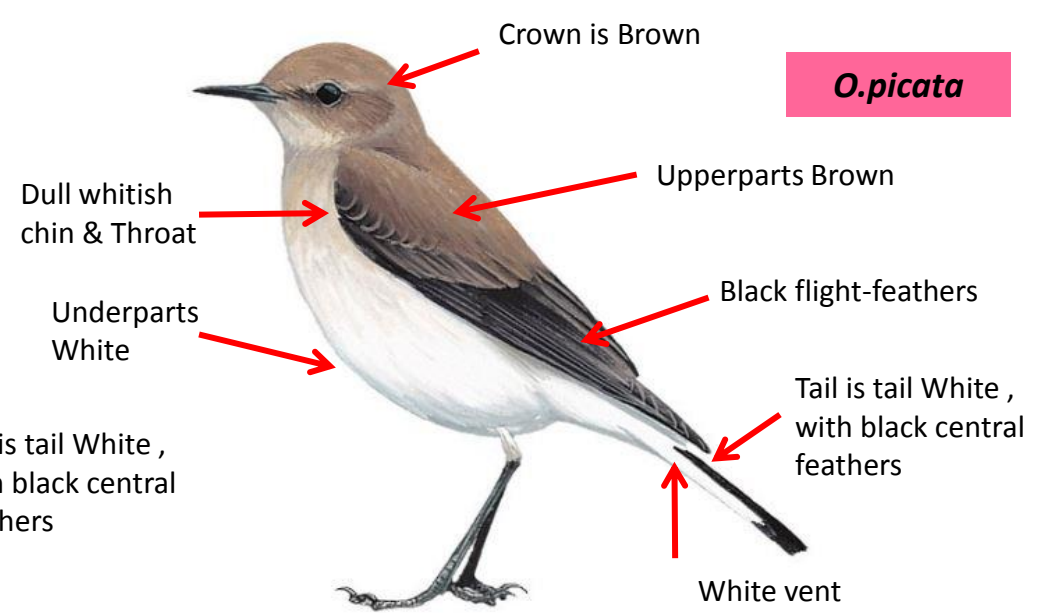

Black coverts

Upperwing Black with white fringes

Tail is Black

White vent

Legs are Black

Male

Finsch's Wheatear Identification Tips

Finsch's Wheatear : *Oenanthe finschii*: Vagrant as a Passage migrant in extreme North West India

Pied Wheatear Identification Tips

Pied Wheatear : *Oenanthe pleschanka*: Breeds in North West Himalayas (Kashmir and Ladhak UT) in India

Male

Female

Difference from Male
Important id point

Red-tailed Wheatear Identification Tips

Red-tailed Wheatear : *Oenanthe pleschanka*: Winter Visitor in North West India

Variable Wheatear Identification Tips - Male

Variable Wheatear : *Oenanthe Picata* / *capistrata* / *opistholeuca* : Winter Visitor in North West India

Tail is White , with black central feathers

Reference : **Birds of Indian Subcontinent** Inskipp and Grimmett
www.HBW.com

Variable Wheatear Identification Tips - Female

Variable Wheatear : *Oenanthe Picata* / *capistrata* / *opistholeuca* : Winter Visitor in North West India