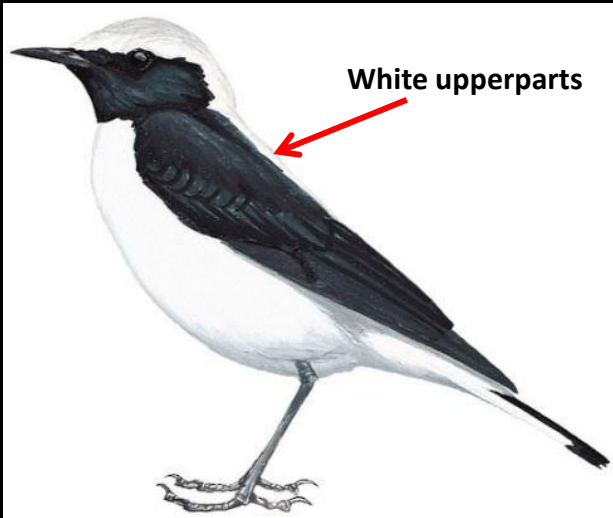

Tail is White , with black central feathers

Reference : **Birds of Indian Subcontinent** Inskipp and Grimmett
www.HBW.com

Variable Wheatear Identification Tips - Female

Variable Wheatear : *Oenanthe Picata* / *capistrata* / *opistholeuca* : Winter Visitor in North West India

Difference from Nominate

Reference : **Birds of Indian Subcontinent** Inskipp and Grimmett
www.HBW.com

Comparison (Male) : Hume's Wheatear Vs Variable Wheatear (*O.picata*)

Thicker & Bigger bill

Hume's Wheatear

Thinner & smaller bill

Variable Wheatear- *O.picata*

©www.ogaclinks.com

Reference : Birds of Indian
Subcontinent Inskipp and Grimmett
www.HBW.com

Comparison (Male) : Finsch's Wheatear Vs Pied Wheatear Vs Variable Wheatear (*O.p.capistrata*)

Finsch's Wheatear

Pied Wheatear

Black Nape & Upperparts

Black chin, throat & Breast

Variable Wheatear (*O.p.capistrata*)

©www.ogaclicks.com

Reference : Birds of Indian
Subcontinent Inskipp and Grimmett
www.HBW.com