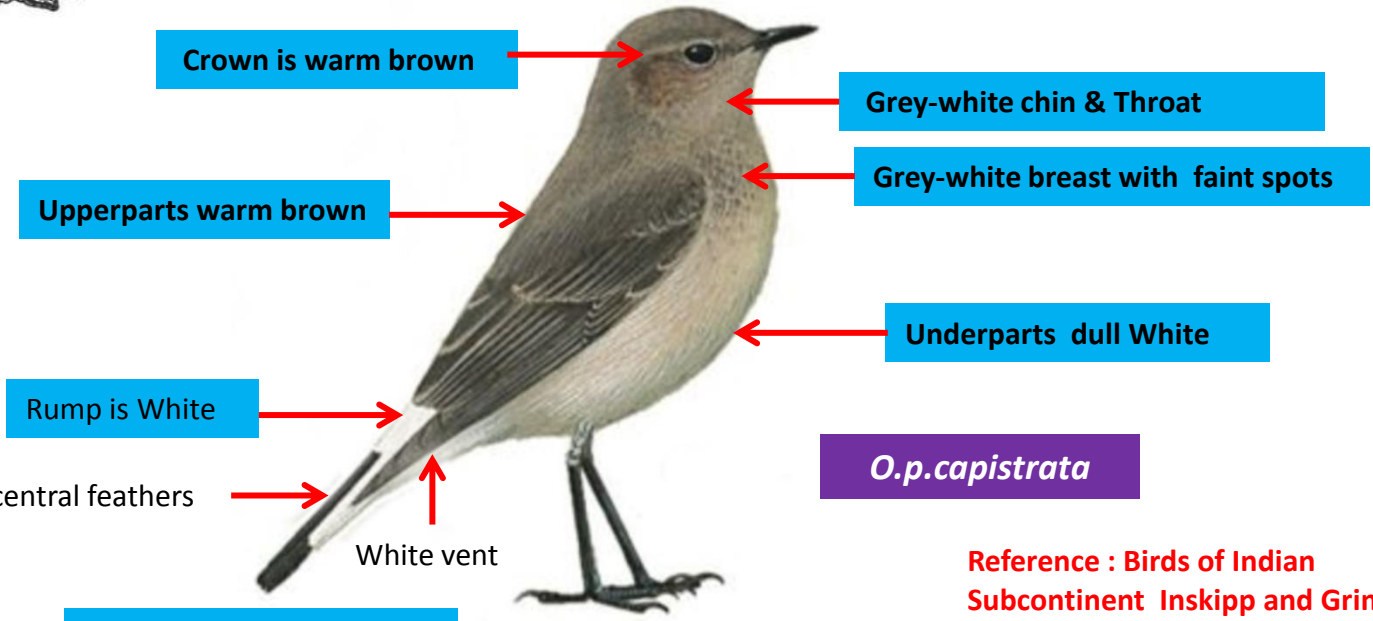

Black coverts

Upperwing Black with white fringes

Tail is Black

White vent

Legs are Black

Male

Finsch's Wheatear Identification Tips

Finsch's Wheatear : *Oenanthe finschii*: Vagrant as a Passage migrant in extreme North West India

Pied Wheatear Identification Tips

Pied Wheatear : *Oenanthe pleschanka*: Breeds in North West Himalayas (Kashmir and Ladhak UT) in India

Male

Female

Difference from Male
Important id point

Red-tailed Wheatear Identification Tips

Red-tailed Wheatear : *Oenanthe pleschanka*: Winter Visitor in North West India

Variable Wheatear Identification Tips - Male

Variable Wheatear : *Oenanthe Picata* / *capistrata* / *opistholeuca* : Winter Visitor in North West India

Tail is White , with black central feathers

Reference : **Birds of Indian Subcontinent** Inskipp and Grimmett
www.HBW.com

Variable Wheatear Identification Tips - Female

Variable Wheatear : *Oenanthe Picata* / *capistrata* / *opistholeuca* : Winter Visitor in North West India