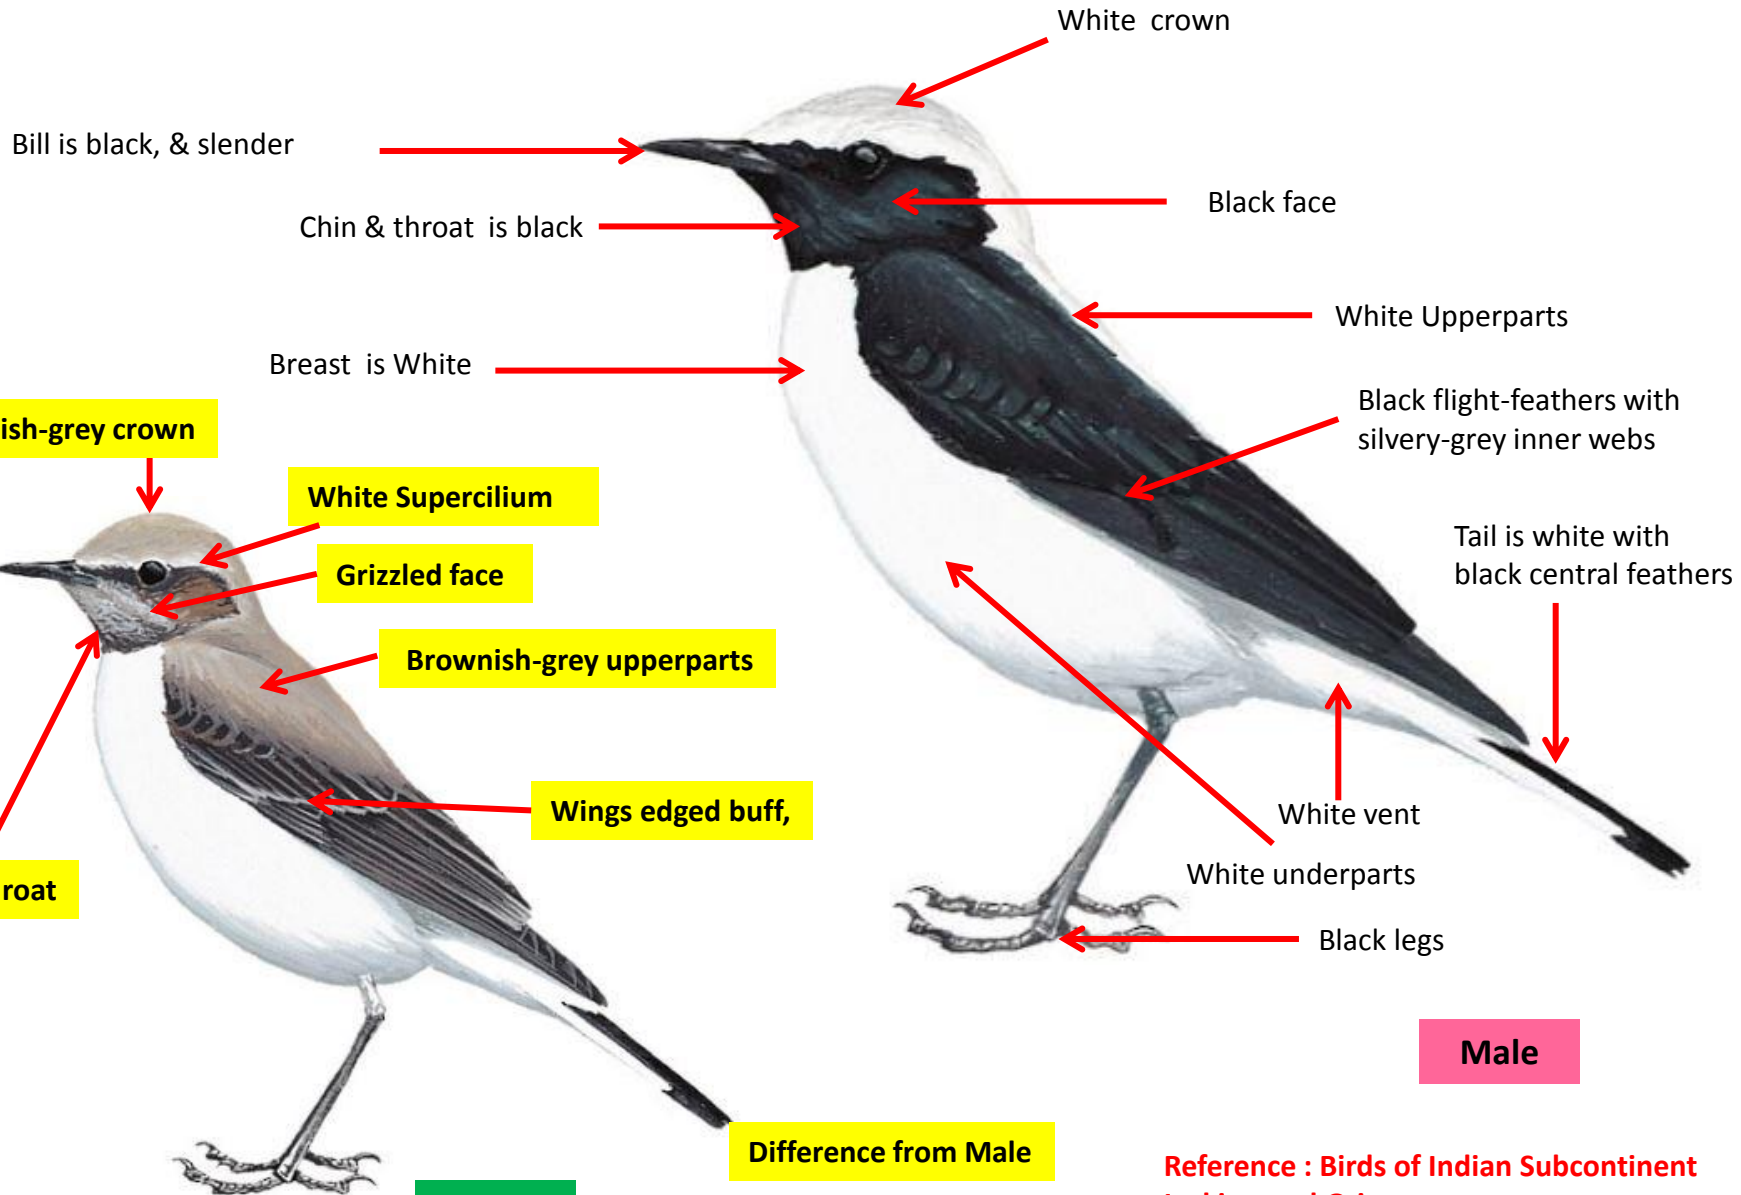

Difference from Male

Important id point

Sandy brown crown

White Supercilium

Black Mask

Sandy brown Nape

Sandy brown Upperparts

White Scapulars

Black coverts

Upperwing Black with white fringes

Tail is Black

White vent

Legs are Black

Male

Finsch's Wheatear Identification Tips

Finsch's Wheatear : *Oenanthe finschii*: Vagrant as a Passage migrant in extreme North West India

Hume's Wheatear Identification Tips

Hume's Wheatear : *Oenanthe albonigra* : Vagrant in India

Isabelline Wheatear Identification Tips

Isabelline Wheatear : *Oenanthe isabellina* : Winter visitor in North West India

Red-tailed Wheatear : *Oenanthe pleschanka*: Winter Visitor in North West India

Variable Wheatear Identification Tips - Male

Variable Wheatear : *Oenanthe Picata* / *capistrata* / *opistholeuca* : Winter Visitor in North West India