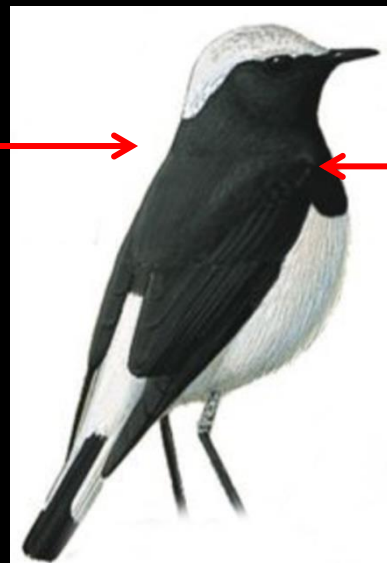

Variable Wheatear (*O.p.capistrata*)

Black chin, throat & Breast