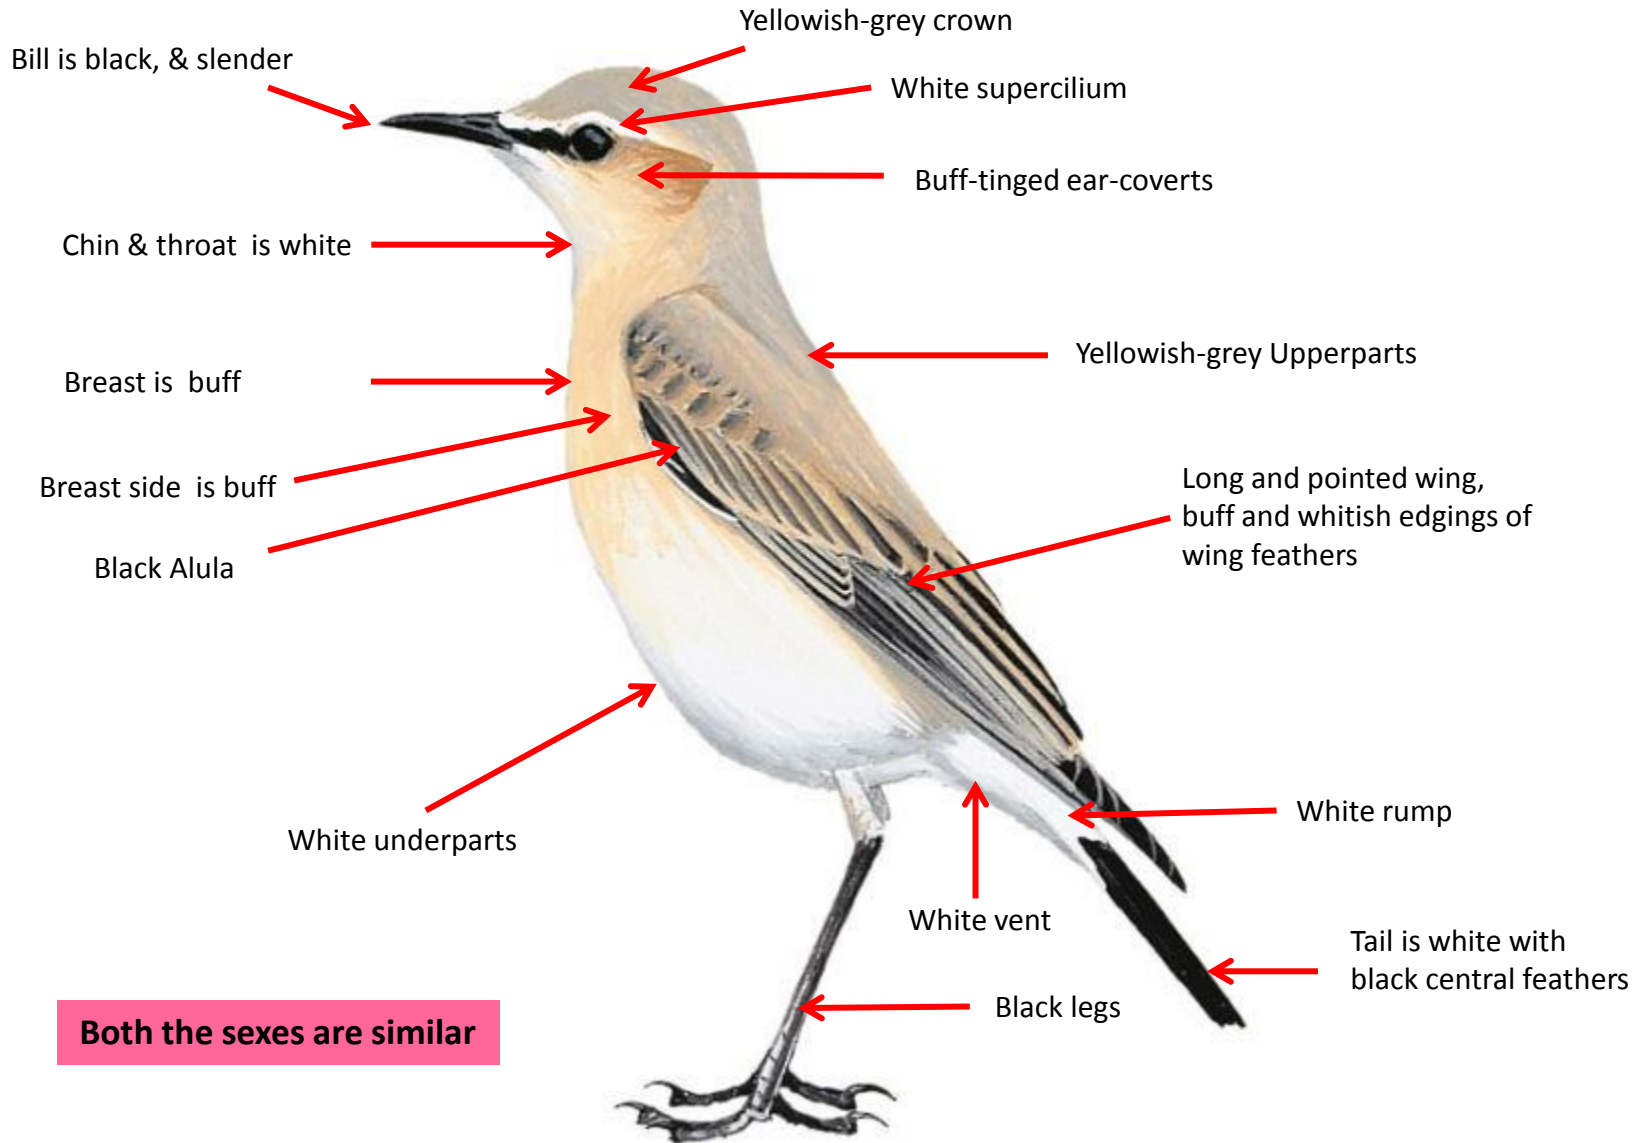

Difference from Male

Important id point

Sandy brown crown

White Supercilium

Black Mask

Sandy brown Nape

Sandy brown Upperparts

White Scapulars

Black coverts

Upperwing Black with white fringes

Tail is Black

White vent

Legs are Black

Male

Finsch's Wheatear Identification Tips

Finsch's Wheatear : *Oenanthe finschii*: Vagrant as a Passage migrant in extreme North West India

Hume's Wheatear Identification Tips

Hume's Wheatear : *Oenanthe albonigra* : Vagrant in India

Isabelline Wheatear Identification Tips

Isabelline Wheatear : *Oenanthe isabellina* : Winter visitor in North West India

Pied Wheatear Identification Tips

Pied Wheatear : *Oenanthe pleschanka*: Breeds in North West Himalayas (Kashmir and Ladhak UT) in India

Male

Female

Difference from Male
Important id point

Red-tailed Wheatear Identification Tips