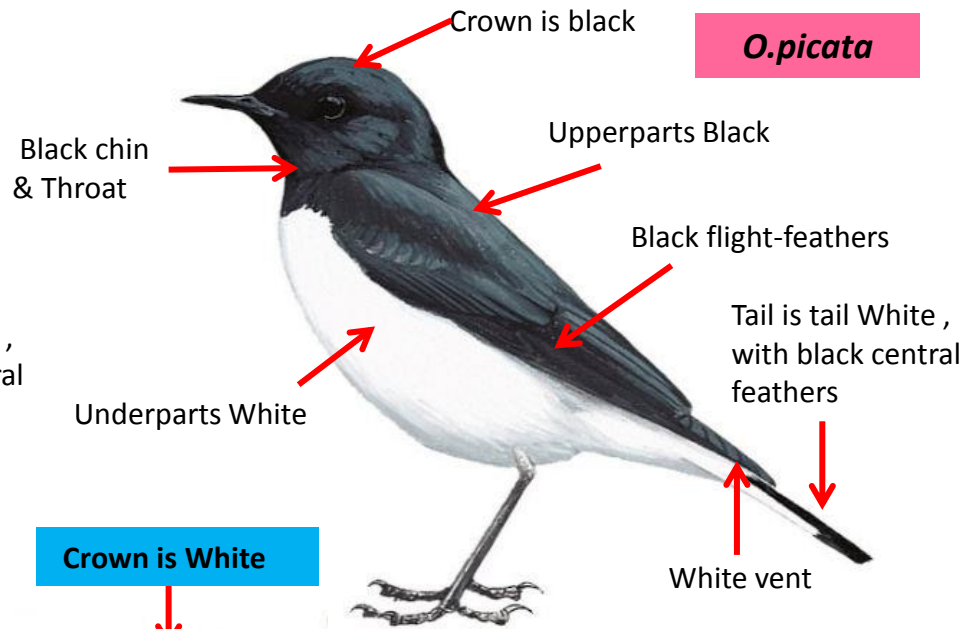

Hume's Wheatear Identification Tips

Hume's Wheatear : *Oenanthe albonigra* : Vagrant in India

Isabelline Wheatear Identification Tips

Isabelline Wheatear : *Oenanthe isabellina* : Winter visitor in North West India

Pied Wheatear Identification Tips

Pied Wheatear : *Oenanthe pleschanka*: Breeds in North West Himalayas (Kashmir and Ladhak UT) in India

Male

Female

Difference from Male
Important id point

Red-tailed Wheatear Identification Tips

Red-tailed Wheatear : *Oenanthe pleschanka*: Winter Visitor in North West India

Variable Wheatear Identification Tips - Male

Variable Wheatear : *Oenanthe Picata* / *capistrata* / *opistholeuca* : Winter Visitor in North West India

Tail is White , with black central feathers

Reference : **Birds of Indian Subcontinent** Inskipp and Grimmett
www.HBW.com

Variable Wheatear Identification Tips - Female

Variable Wheatear : *Oenanthe Picata* / *capistrata* / *opistholeuca* : Winter Visitor in North West India