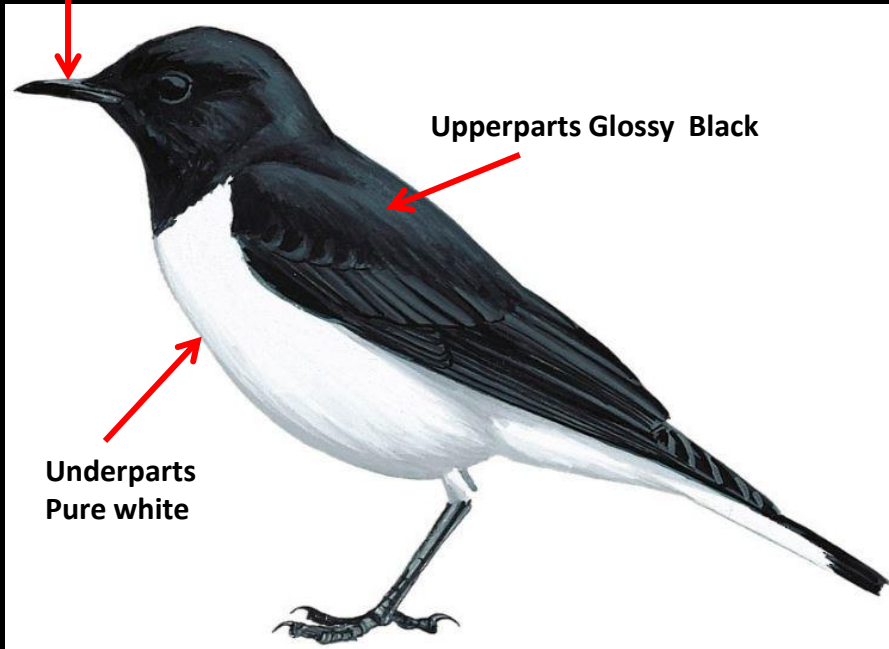

Red-tailed Wheatear : *Oenanthe pleschanka*: Winter Visitor in North West India

Variable Wheatear Identification Tips - Male

Variable Wheatear : *Oenanthe Picata* / *capistrata* / *opistholeuca* : Winter Visitor in North West India

Tail is White , with black central feathers

Reference : **Birds of Indian Subcontinent** Inskipp and Grimmett
www.HBW.com

Variable Wheatear Identification Tips - Female

Variable Wheatear : *Oenanthe Picata* / *capistrata* / *opistholeuca* : Winter Visitor in North West India

Difference from Nominate

Reference : **Birds of Indian Subcontinent** Inskipp and Grimmett
www.HBW.com

Comparison (Male) : Hume's Wheatear Vs Variable Wheatear (*O.picata*)

Thicker & Bigger bill

Hume's Wheatear