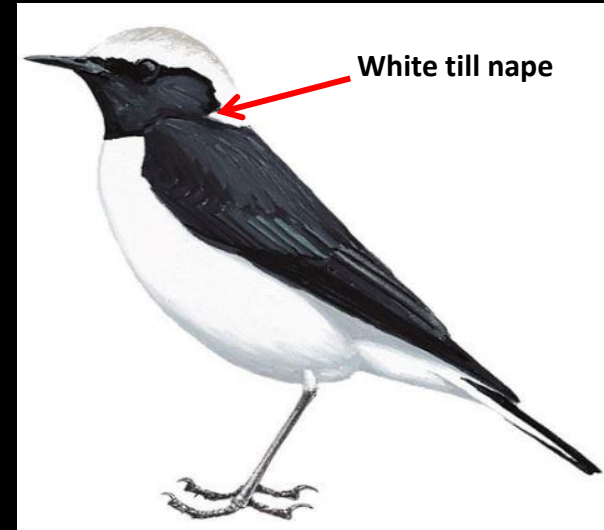

Pied Wheatear

Black Nape & Upperparts