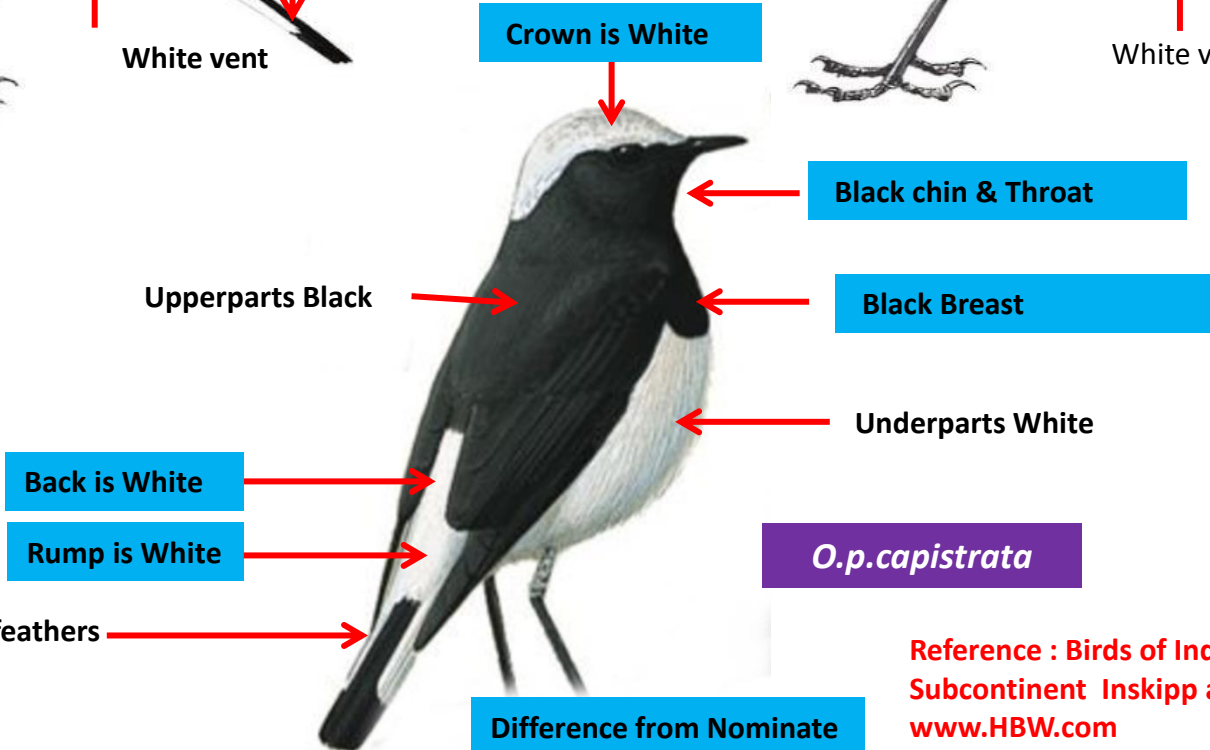

Hume's Wheatear Identification Tips

Hume's Wheatear : *Oenanthe albonigra* : Vagrant in India

Isabelline Wheatear Identification Tips

Isabelline Wheatear : *Oenanthe isabellina* : Winter visitor in North West India

Pied Wheatear Identification Tips

Pied Wheatear : *Oenanthe pleschanka*: Breeds in North West Himalayas (Kashmir and Ladhak UT) in India

Male

Female

Difference from Male
Important id point

Red-tailed Wheatear Identification Tips

Red-tailed Wheatear : *Oenanthe pleschanka*: Winter Visitor in North West India

Variable Wheatear Identification Tips - Male

Variable Wheatear : *Oenanthe Picata* / *capistrata* / *opistholeuca* : Winter Visitor in North West India

Tail is White , with black central feathers

Reference : **Birds of Indian Subcontinent** Inskipp and Grimmett
www.HBW.com

Variable Wheatear Identification Tips - Female

Variable Wheatear : *Oenanthe Picata* / *capistrata* / *opistholeuca* : Winter Visitor in North West India