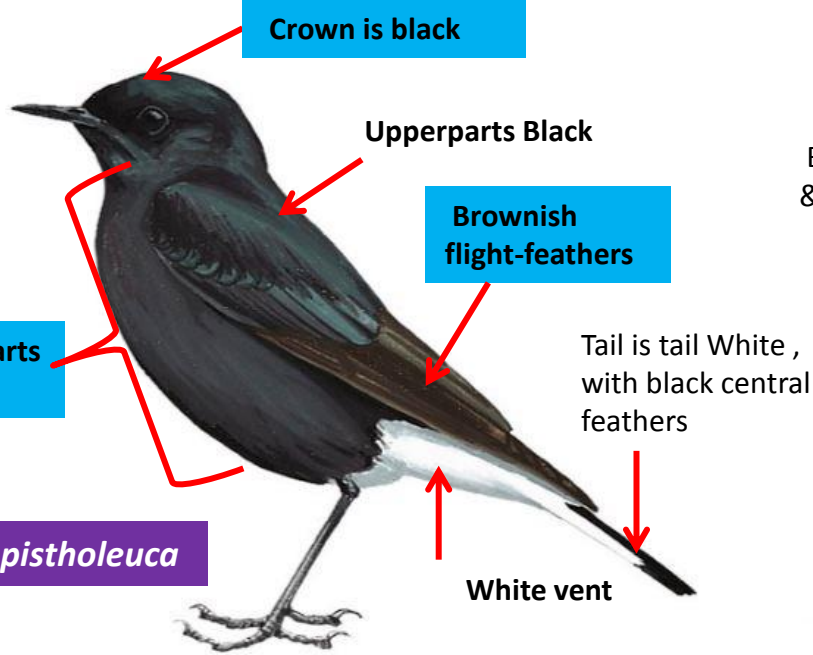

Hume's Wheatear Identification Tips

Hume's Wheatear : *Oenanthe albonigra* : Vagrant in India

Isabelline Wheatear Identification Tips

Isabelline Wheatear : *Oenanthe isabellina* : Winter visitor in North West India

Pied Wheatear Identification Tips

Pied Wheatear : *Oenanthe pleschanka*: Breeds in North West Himalayas (Kashmir and Ladhak UT) in India

Male

Female

Difference from Male
Important id point

Red-tailed Wheatear Identification Tips

Red-tailed Wheatear : *Oenanthe pleschanka*: Winter Visitor in North West India

Variable Wheatear Identification Tips - Male

Variable Wheatear : *Oenanthe Picata* / *capistrata* / *opistholeuca* : Winter Visitor in North West India

Tail is White , with black central feathers

Reference : **Birds of Indian Subcontinent** Inskipp and Grimmett
www.HBW.com

Variable Wheatear Identification Tips - Female

Variable Wheatear : *Oenanthe Picata* / *capistrata* / *opistholeuca* : Winter Visitor in North West India