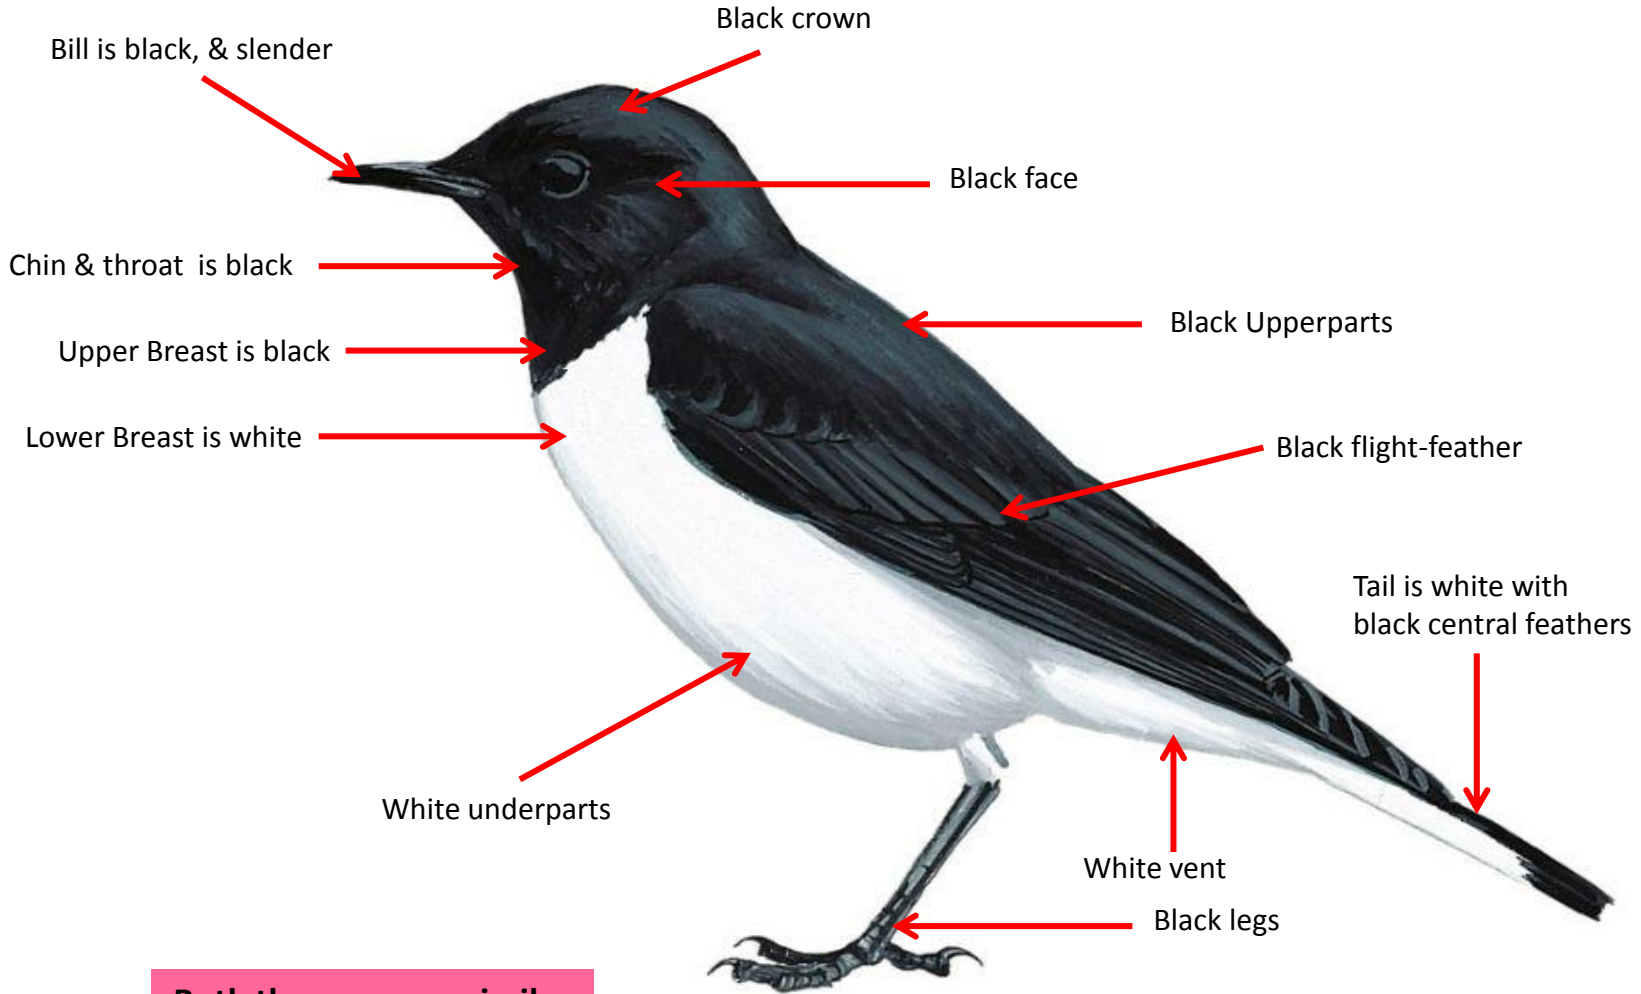

Difference from Male

Important id point

Sandy brown crown

White Supercilium

Black Mask

Sandy brown Nape

Sandy brown Upperparts

White Scapulars

Black coverts

Upperwing Black with white fringes

Tail is Black

White vent

Legs are Black

Male

Finsch's Wheatear Identification Tips

Finsch's Wheatear : *Oenanthe finschii*: Vagrant as a Passage migrant in extreme North West India

Hume's Wheatear Identification Tips

Hume's Wheatear : *Oenanthe albonigra* : Vagrant in India

Isabelline Wheatear Identification Tips

Isabelline Wheatear : *Oenanthe isabellina* : Winter visitor in North West India

Pied Wheatear Identification Tips

Pied Wheatear : *Oenanthe pleschanka*: Breeds in North West Himalayas (Kashmir and Ladhak UT) in India

Male

Female

Difference from Male
Important id point

Red-tailed Wheatear Identification Tips