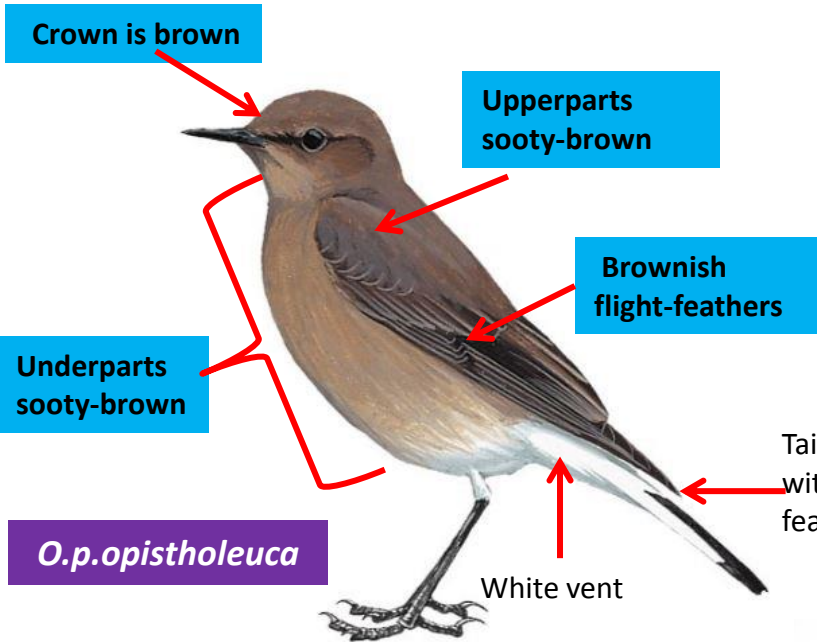

Black coverts

Upperwing Black with white fringes

Tail is Black

White vent

Legs are Black

Male

Finsch's Wheatear Identification Tips

Finsch's Wheatear : *Oenanthe finschii*: Vagrant as a Passage migrant in extreme North West India

Pied Wheatear Identification Tips

Pied Wheatear : *Oenanthe pleschanka*: Breeds in North West Himalayas (Kashmir and Ladhak UT) in India

Male

Female

Difference from Male
Important id point

Red-tailed Wheatear Identification Tips

Red-tailed Wheatear : *Oenanthe pleschanka*: Winter Visitor in North West India

Variable Wheatear Identification Tips - Male

Variable Wheatear : *Oenanthe Picata* / *capistrata* / *opistholeuca* : Winter Visitor in North West India

Tail is White , with black central feathers

Reference : **Birds of Indian Subcontinent** Inskipp and Grimmett
www.HBW.com

Variable Wheatear Identification Tips - Female

Variable Wheatear : *Oenanthe Picata* / *capistrata* / *opistholeuca* : Winter Visitor in North West India