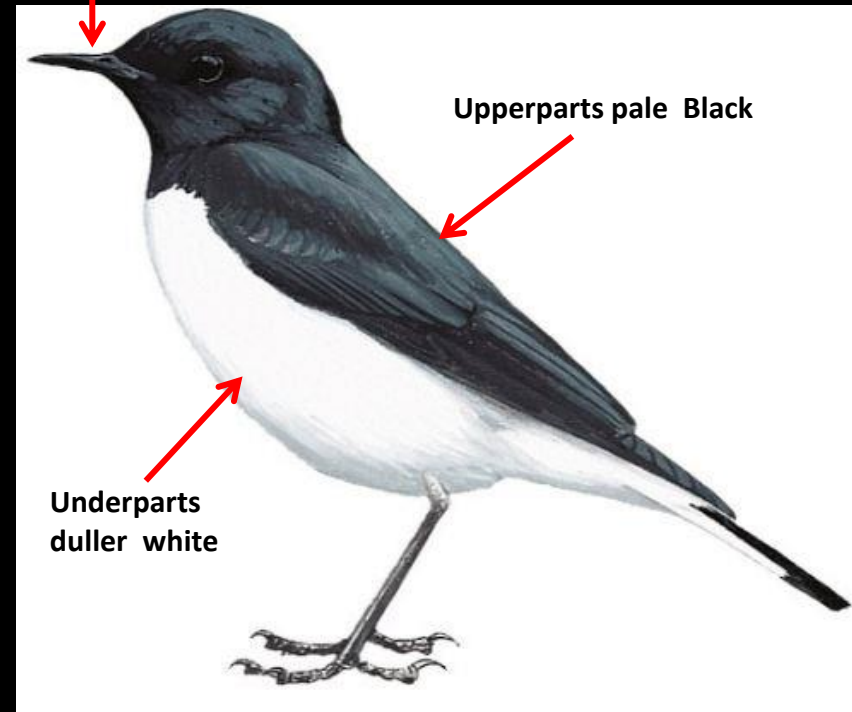

Red-tailed Wheatear : *Oenanthe pleschanka*: Winter Visitor in North West India

Variable Wheatear Identification Tips - Male

Variable Wheatear : *Oenanthe Picata* / *capistrata* / *opistholeuca* : Winter Visitor in North West India

Tail is White , with black central feathers

Reference : **Birds of Indian Subcontinent** Inskipp and Grimmett
www.HBW.com

Variable Wheatear Identification Tips - Female

Variable Wheatear : *Oenanthe Picata* / *capistrata* / *opistholeuca* : Winter Visitor in North West India

Difference from Nominate

Reference : **Birds of Indian Subcontinent** Inskipp and Grimmett
www.HBW.com

Comparison (Male) : Hume's Wheatear Vs Variable Wheatear (*O.picata*)

Thicker & Bigger bill

Hume's Wheatear

Thinner & smaller bill

Variable Wheatear- *O.picata*

©www.ogaclinks.com

Reference : Birds of Indian
Subcontinent Inskipp and Grimmett
www.HBW.com

Comparison (Male) : Finsch's Wheatear Vs Pied Wheatear Vs Variable Wheatear (*O.p.capistrata*)