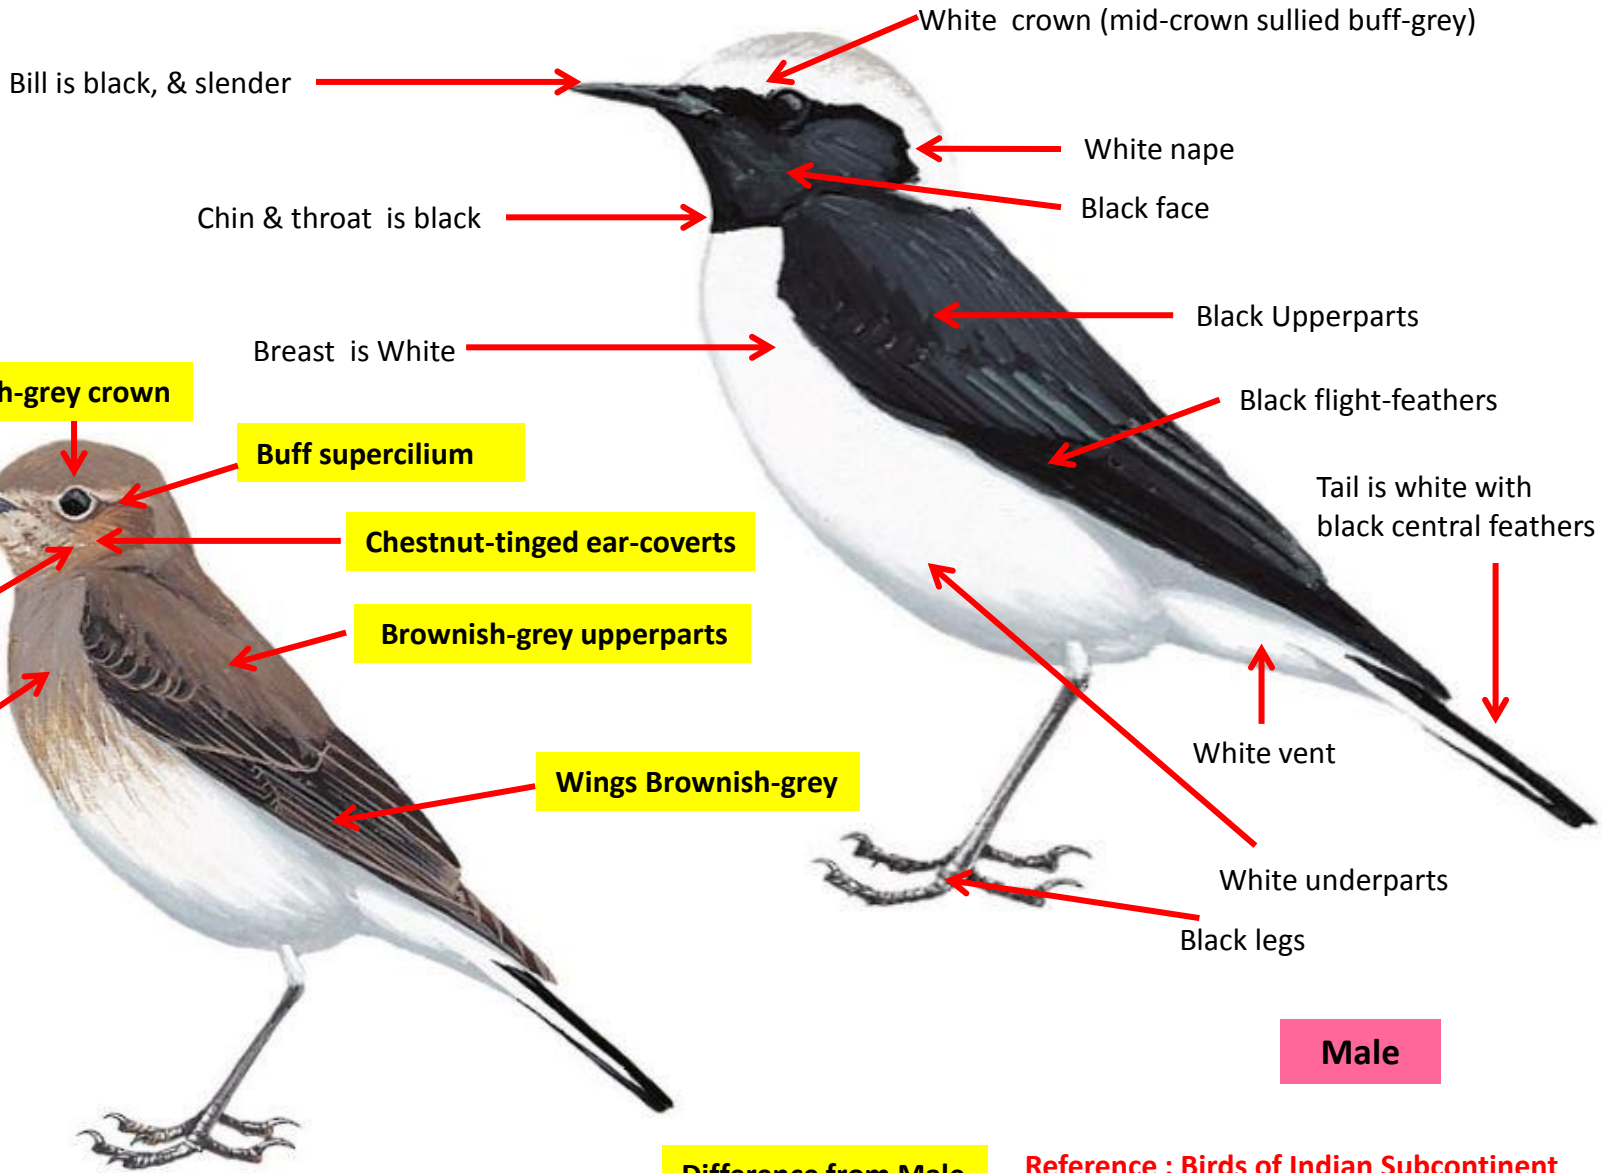

Black coverts

Upperwing Black with white fringes

Tail is Black

White vent

Legs are Black

Male

Finsch's Wheatear Identification Tips

Finsch's Wheatear : *Oenanthe finschii*: Vagrant as a Passage migrant in extreme North West India

Hume's Wheatear Identification Tips

Hume's Wheatear : *Oenanthe albonigra* : Vagrant in India

Isabelline Wheatear Identification Tips

Isabelline Wheatear : *Oenanthe isabellina* : Winter visitor in North West India

Pied Wheatear Identification Tips

Pied Wheatear : *Oenanthe pleschanka*: Breeds in North West Himalayas (Kashmir and Ladhak UT) in India

Male

Female

Difference from Male
Important id point

Red-tailed Wheatear Identification Tips

Red-tailed Wheatear : *Oenanthe pleschanka*: Winter Visitor in North West India

Variable Wheatear Identification Tips - Male

Variable Wheatear : *Oenanthe Picata* / *capistrata* / *opistholeuca* : Winter Visitor in North West India