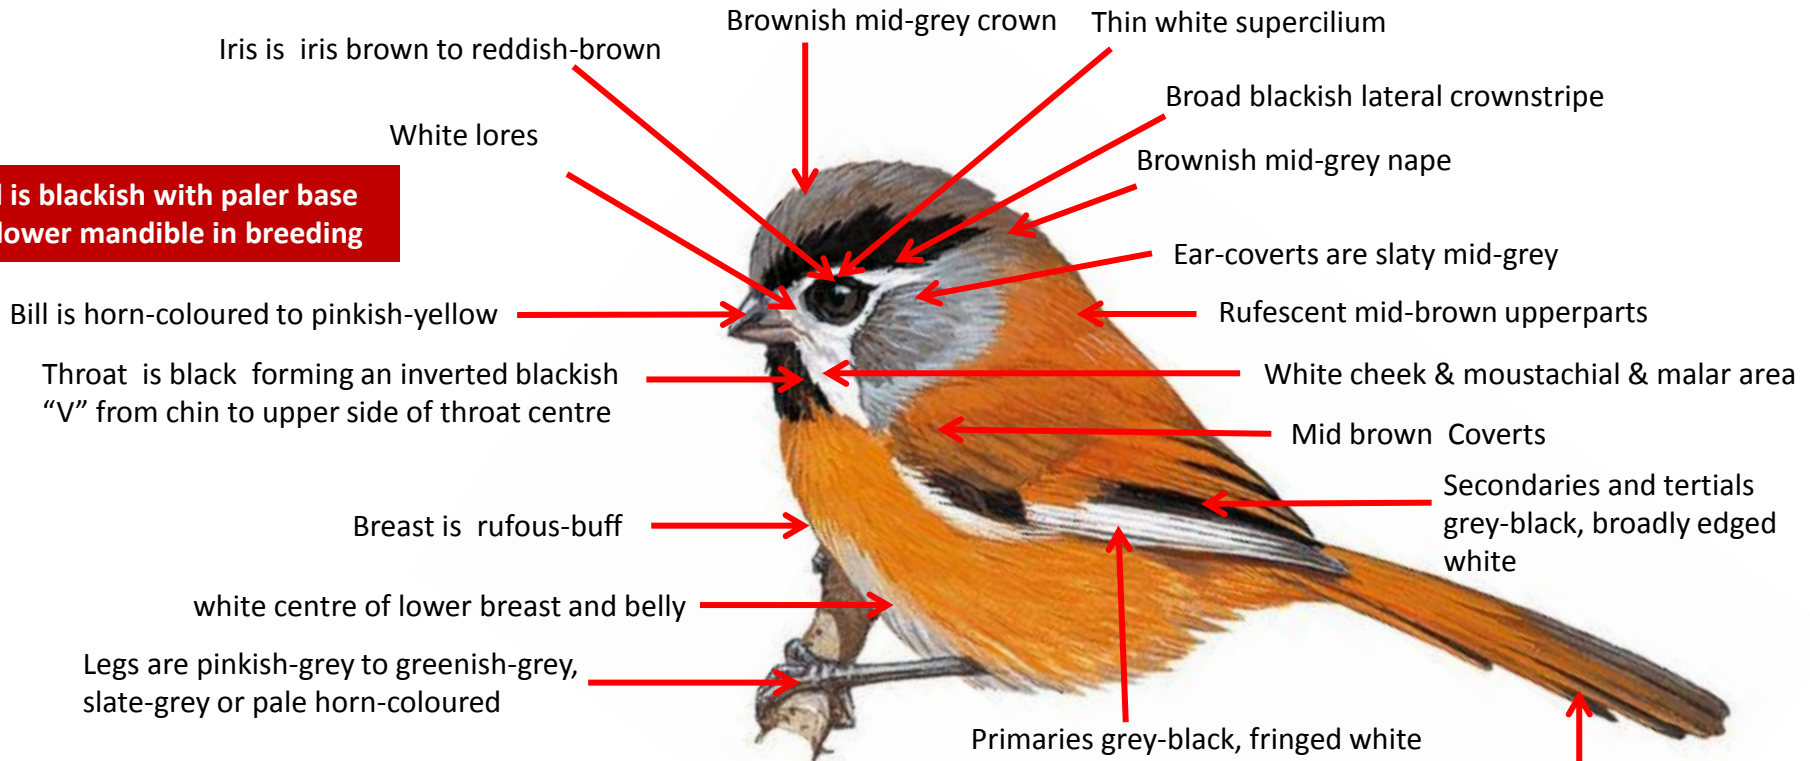

# Black-breasted Parrotbill Identification Tips

**Black-breasted Parrotbill : *Paradoxornis flavirostris* :** Resident of Plains of North India

Iris is deep red or red-brown to olivaceous brown

Chestnut-brown head

Bill is wax-yellow to bright or deep yellow

Chestnut-brown nape

Chin is black

Ear-coverts blackish with variable white mottling

Throat is black with variable white mottling

Upper breast is black

Upperparts are rufescent brown

Underparts deep rufescent-buff

Flight feathers are dark brown with creamy-buff inner fringes, dark rufous outer fringes

Legs slate-coloured to plumbeous grey

Tail dark brown, outer fringes brighter

Both the sexes are similar

# Black-throated Parrotbill Identification Tips

**Black-throated Parrotbill : *Suthora nipalensis* :** Resident of Himalayas & Hills of North India

**Bill is blackish with paler base of lower mandible in breeding**