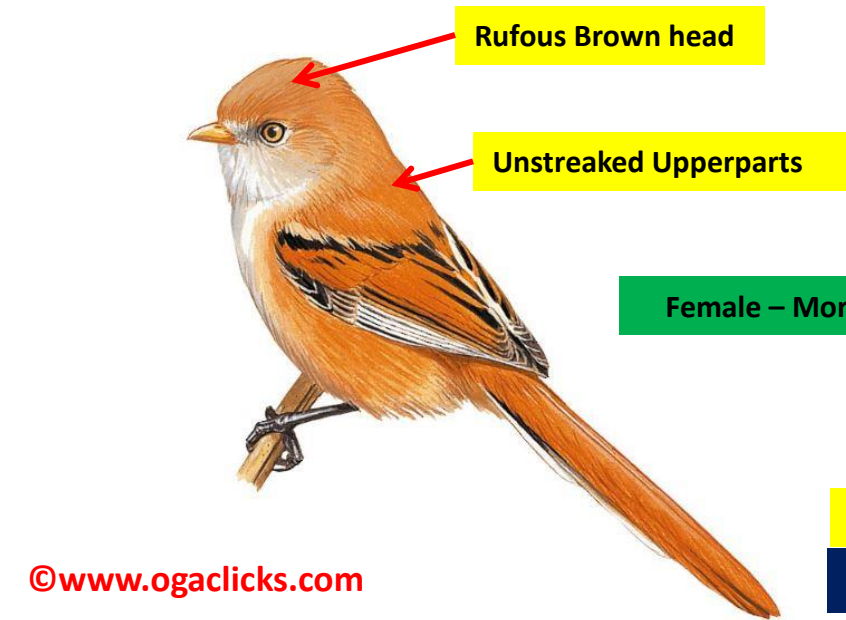

# List of Parrotbills found in India

Sno.	Name	Binomial Name
1	Bearded Reedling	<i>Panurus biarmicus</i>
2	Black-breasted Parrotbill	<i>Paradoxornis flavirostris</i>
3	Black-throated Parrotbill	<i>Suthora nipalensis</i>
4	Brown Parrotbill	<i>Cholornis unicolor</i>
5	Fulvous Parrotbill	<i>Suthora fluvifrons</i>
6	Great Parrotbill	<i>Conostoma aemodium</i>
7	Greater Rufous-headed Parrotbill (White-breasted Parrotbill)	<i>Psittiparus ruficeps</i>
8	Grey-headed Parrotbill	<i>Psittiparus gularis</i>
9	Lesser rufous-headed Parrotbill (Pale-billed Parrotbill)	<i>Chleuasicus atrosuperciliaris</i>
10	Spot-breasted Parrotbill	<i>Paradoxornis guttaticollis</i>

# Bearded Reedling Identification Tips - P. b. russicus

Bearded Reedling: *Panurus biarmicus russicus* : Vagrant in India

**Female – Morph 2**

**Male**

**Difference from male**  
**Important id point**

Reference : **Birds of Indian Subcontinent**  
**Inskipp and Grimmett**  
**www.HBW.com**