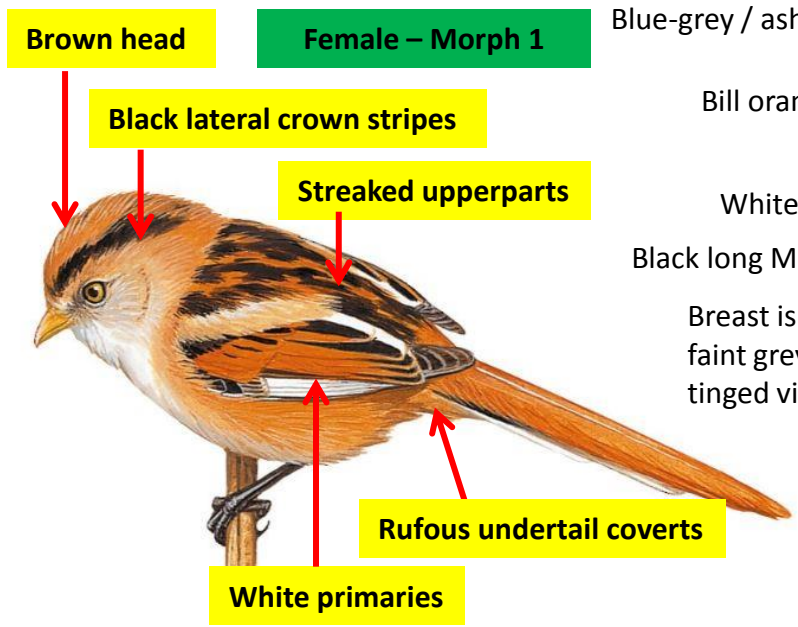

# List of Parrotbills found in India

Sno.	Name	Binomial Name
1	Bearded Reedling	<i>Panurus biarmicus</i>
2	Black-breasted Parrotbill	<i>Paradoxornis flavirostris</i>
3	Black-throated Parrotbill	<i>Suthora nipalensis</i>
4	Brown Parrotbill	<i>Cholornis unicolor</i>
5	Fulvous Parrotbill	<i>Suthora fluvifrons</i>
6	Great Parrotbill	<i>Conostoma aemodium</i>
7	Greater Rufous-headed Parrotbill (White-breasted Parrotbill)	<i>Psittiparus ruficeps</i>
8	Grey-headed Parrotbill	<i>Psittiparus gularis</i>
9	Lesser rufous-headed Parrotbill (Pale-billed Parrotbill)	<i>Chleuasicus atrosuperciliaris</i>
10	Spot-breasted Parrotbill	<i>Paradoxornis guttaticollis</i>

# Bearded Reedling Identification Tips - P. b. russicus

Bearded Reedling: *Panurus biarmicus russicus* : Vagrant in India

**Female – Morph 2**

**Male**

**Difference from male**  
**Important id point**

Reference : **Birds of Indian Subcontinent**  
**Inskipp and Grimmett**  
**www.HBW.com**

# Black-breasted Parrotbill Identification Tips

**Black-breasted Parrotbill : *Paradoxornis flavirostris* :** Resident of Plains of North India

Iris is deep red or red-brown to olivaceous brown

Chestnut-brown head

**NO black eyebrow**

Flight feathers are blackish brown with cream-buff inner fringes

Belly is buffish cream

Tail is dark brown

Legs are pale blue-grey or plumbeous

Both the sexes are similar