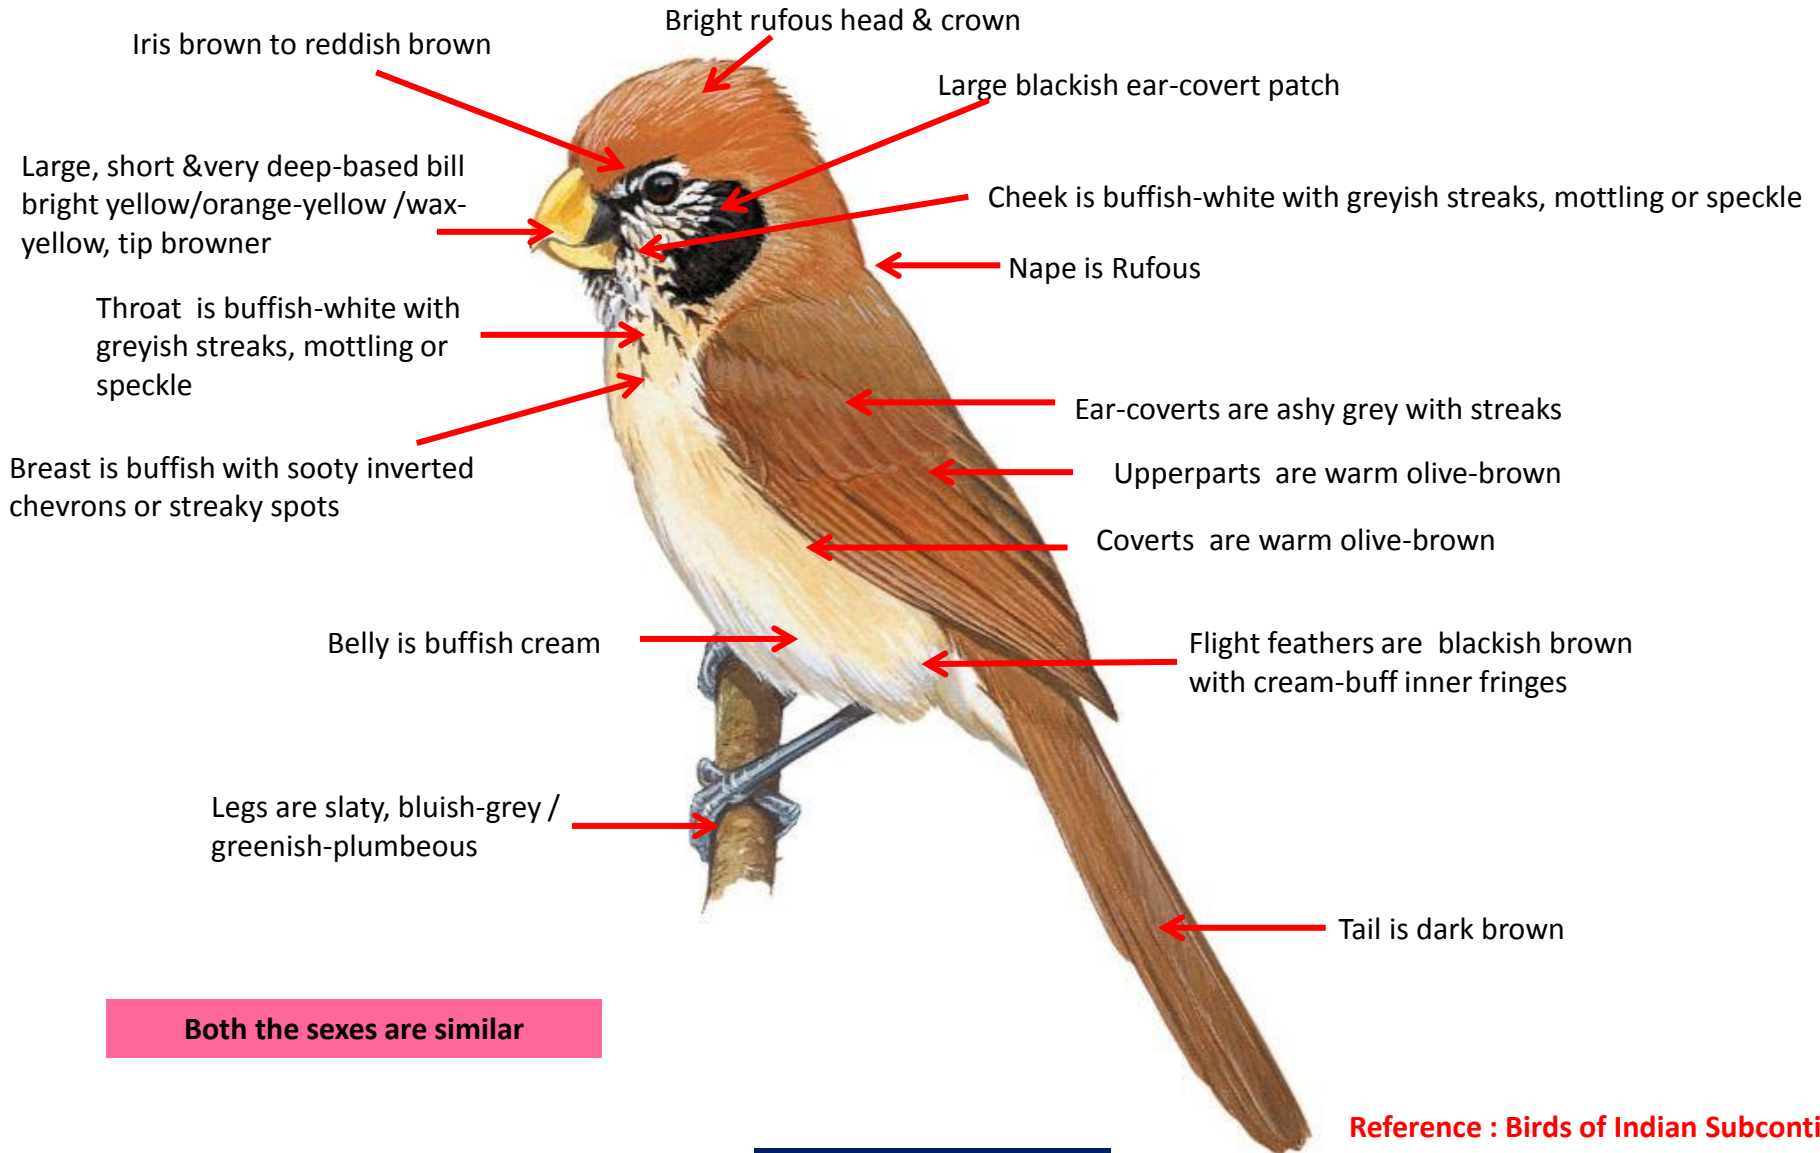

Spot-breasted Parrotbill Identification Tips

Spot-breasted Parrotbill : *Paradoxornis guttaticollis* : Resident of hills of North East India

Both the sexes are similar