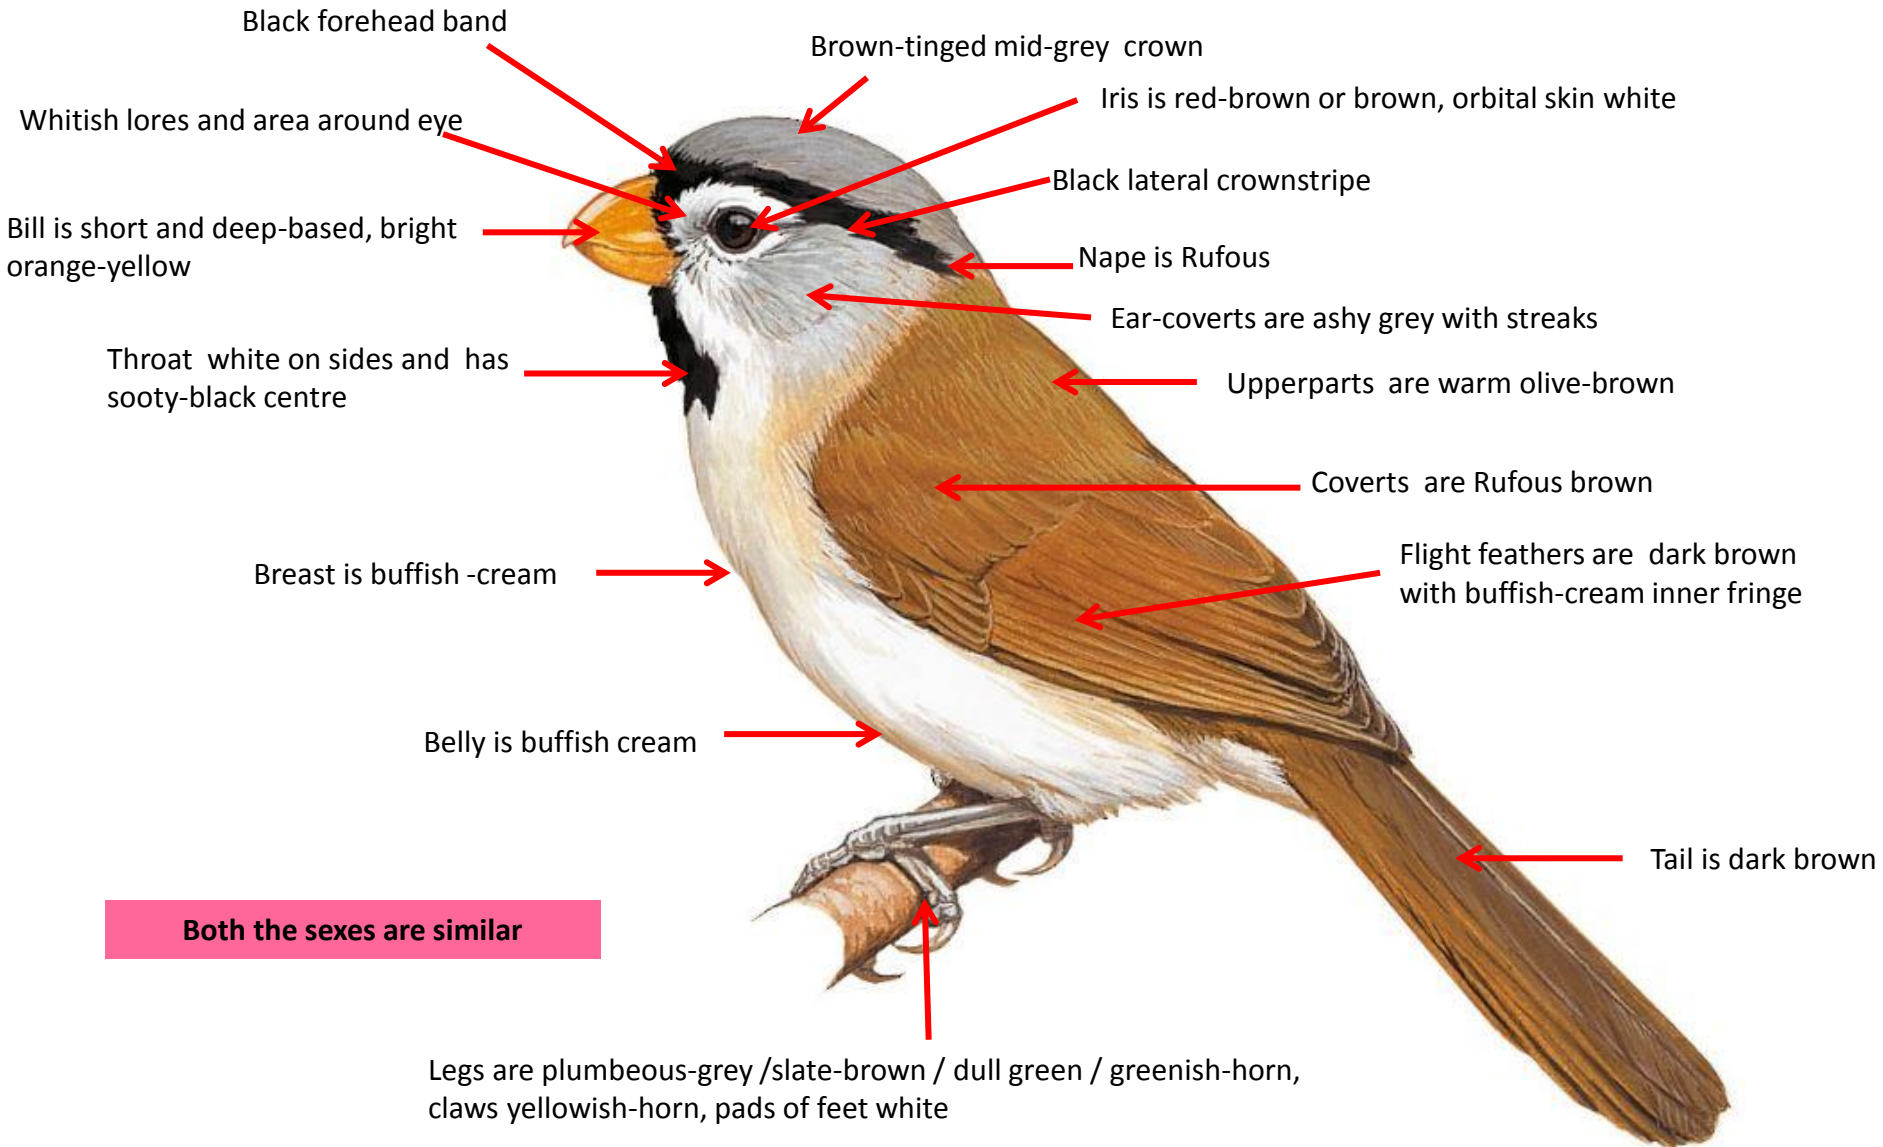

Grey-headed Parrotbill Identification Tips

Grey-headed Parrotbill : *Psittiparus gularis* : Resident of Eastern Himalayas & hills of North East India