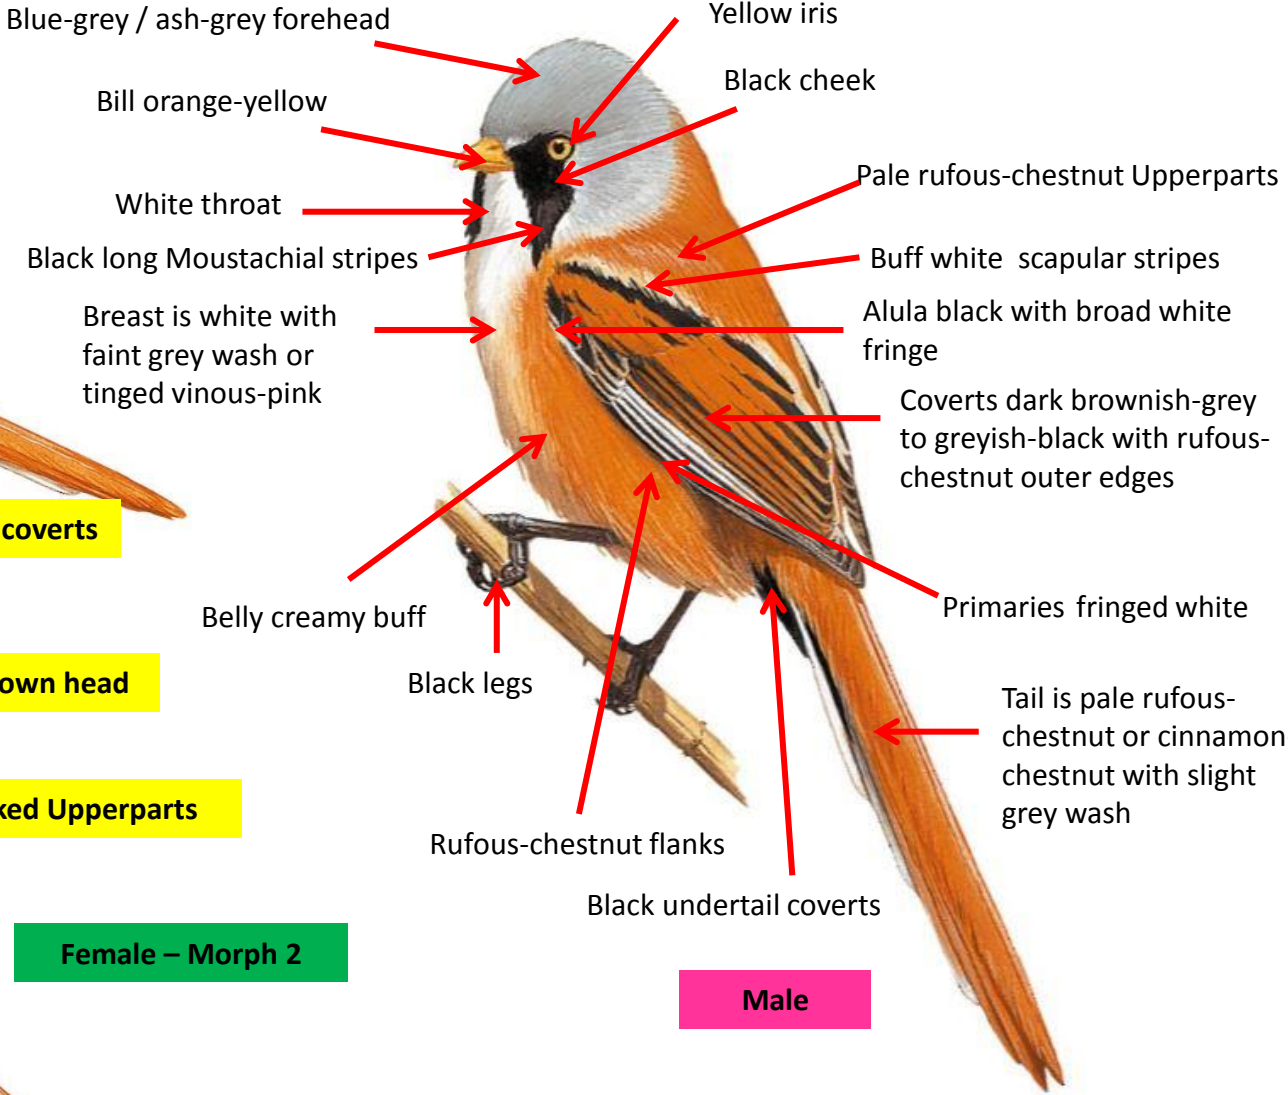

# List of Parrotbills found in India

Sno.	Name	Binomial Name
1	Bearded Reedling	<i>Panurus biarmicus</i>
2	Black-breasted Parrotbill	<i>Paradoxornis flavirostris</i>
3	Black-throated Parrotbill	<i>Suthora nipalensis</i>
4	Brown Parrotbill	<i>Cholornis unicolor</i>
5	Fulvous Parrotbill	<i>Suthora fluvifrons</i>
6	Great Parrotbill	<i>Conostoma aemodium</i>
7	Greater Rufous-headed Parrotbill (White-breasted Parrotbill)	<i>Psittiparus ruficeps</i>
8	Grey-headed Parrotbill	<i>Psittiparus gularis</i>
9	Lesser rufous-headed Parrotbill (Pale-billed Parrotbill)	<i>Chleuasicus atrosuperciliaris</i>
10	Spot-breasted Parrotbill	<i>Paradoxornis guttaticollis</i>

# Bearded Reedling Identification Tips - P. b. russicus

Bearded Reedling: *Panurus biarmicus russicus* : Vagrant in India

**Female – Morph 2**

**Male**

**Difference from male**  
**Important id point**

Reference : **Birds of Indian Subcontinent**  
**Inskipp and Grimmett**  
**www.HBW.com**

# Black-breasted Parrotbill Identification Tips

**Black-breasted Parrotbill : *Paradoxornis flavirostris* :** Resident of Plains of North India

Iris is deep red or red-brown to olivaceous brown

Chestnut-brown head

**NO black eyebrow**

Flight feathers are blackish brown with cream-buff inner fringes

Belly is buffish cream

Tail is dark brown

Legs are pale blue-grey or plumbeous

Both the sexes are similar