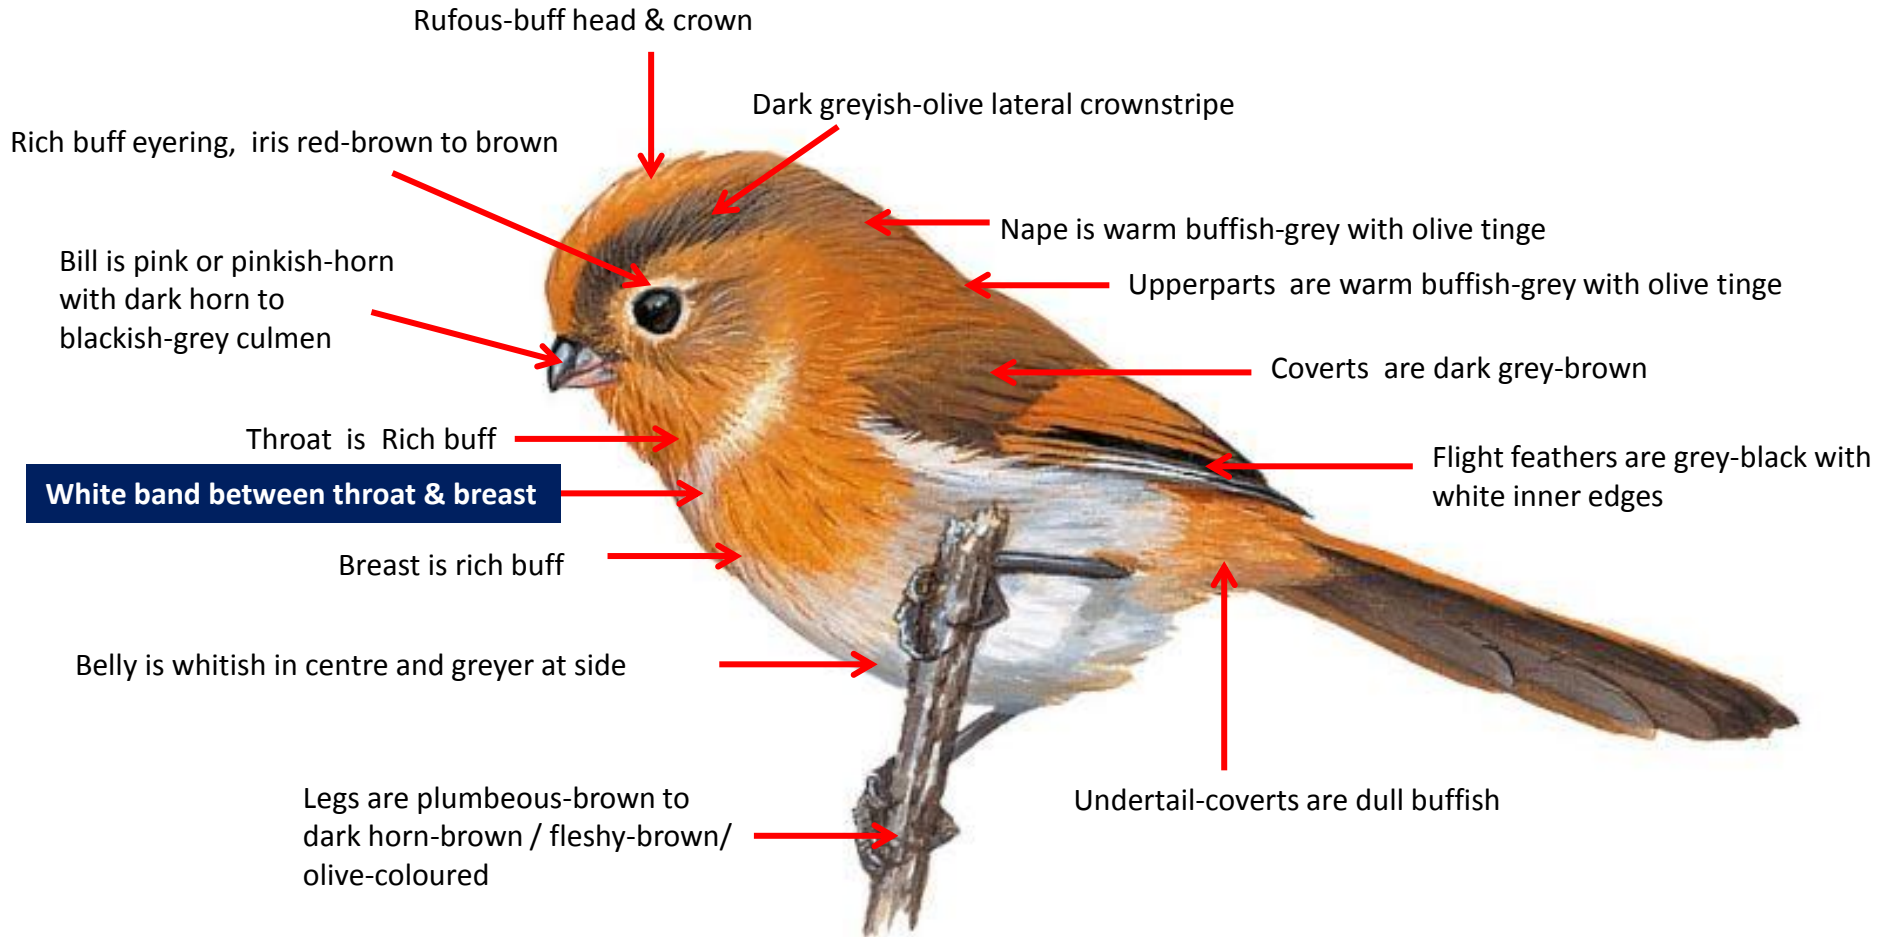

Fulvous Parrotbill Identification Tips

Fulvous Parrotbill : *Suthora fluvifrons* : Resident of Himalayas in India

Both the sexes are similar