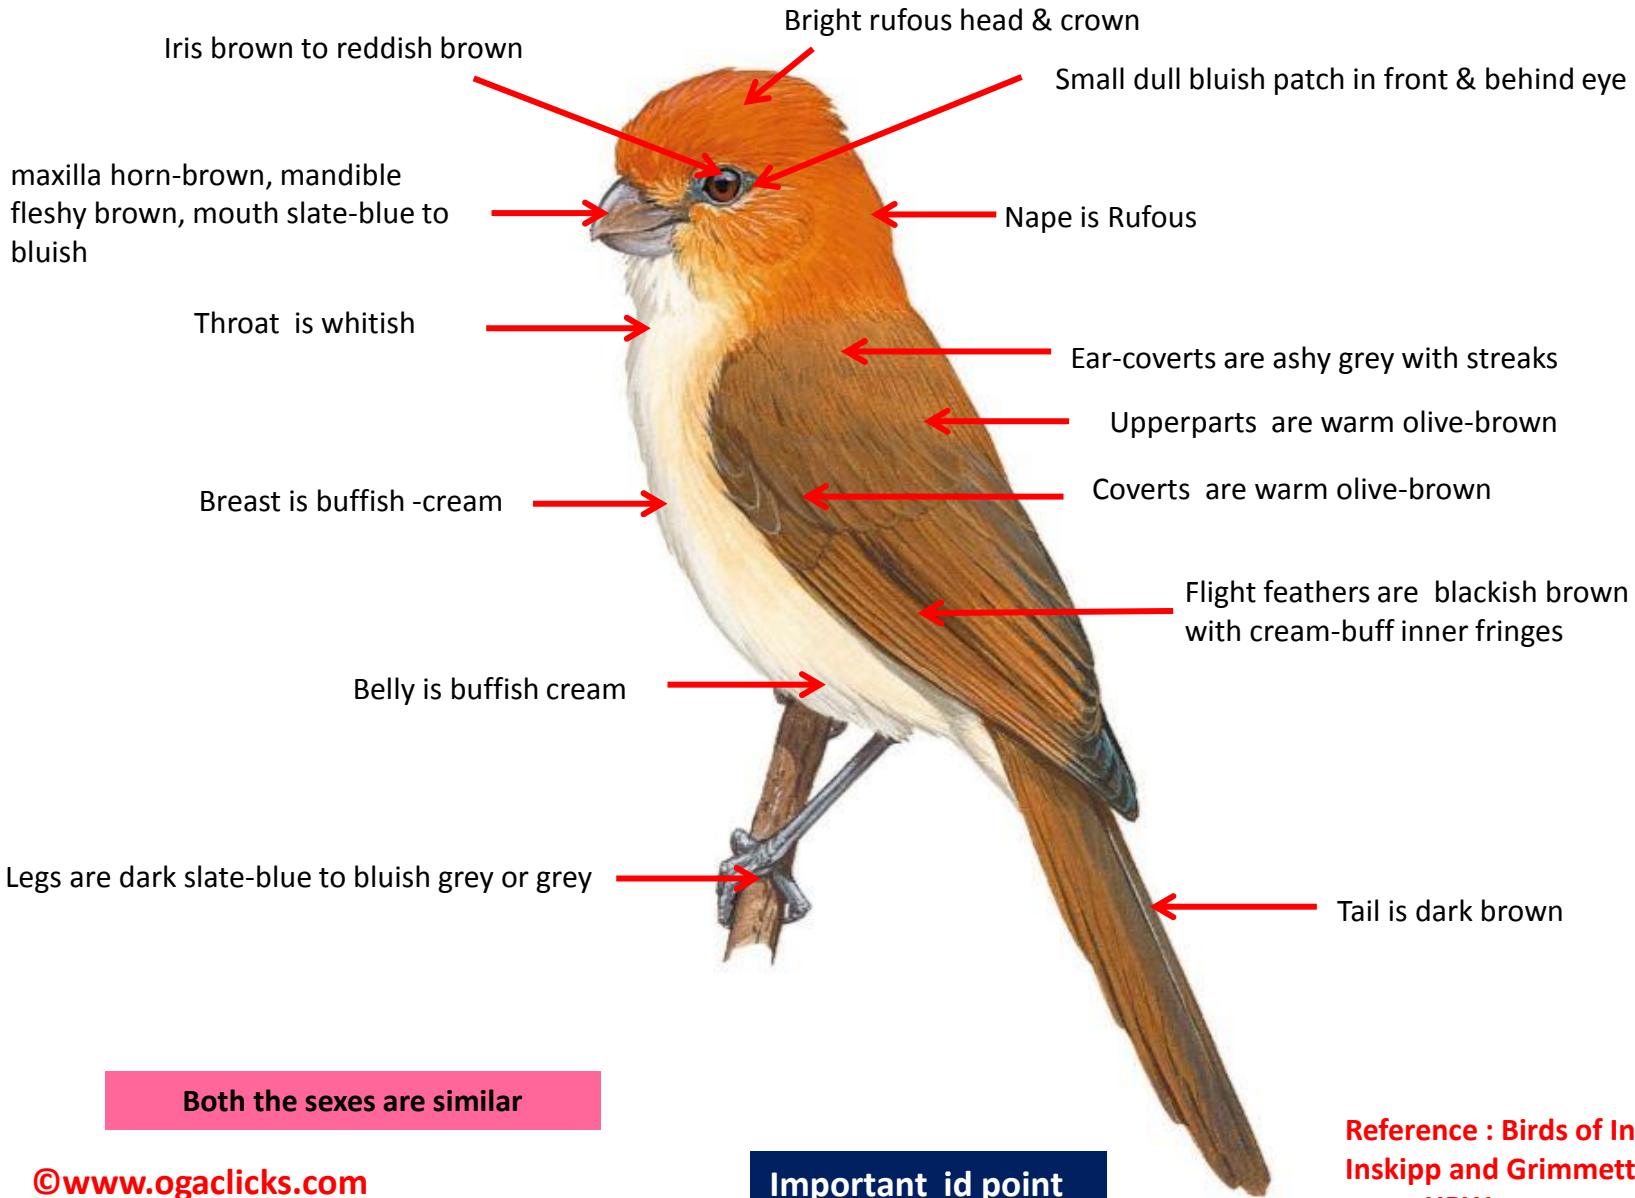

Greater Rufous-headed Parrotbill (White-breasted Parrotbill) Identification Tips

Greater Rufous-headed Parrotbill (White-breasted Parrotbill): *Psittiparus ruficeps* : Resident of Eastern Himalayas & hills of North East India