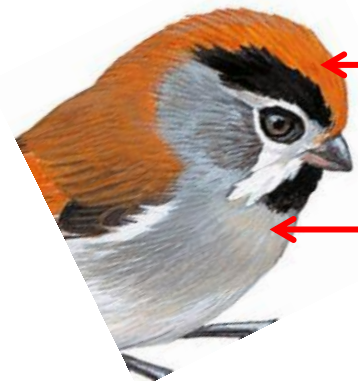

Both the sexes are similar

Important id point

**Reference : Birds of Indian Subcontinent
Inskipp and Grimmett
www.HBW.com**