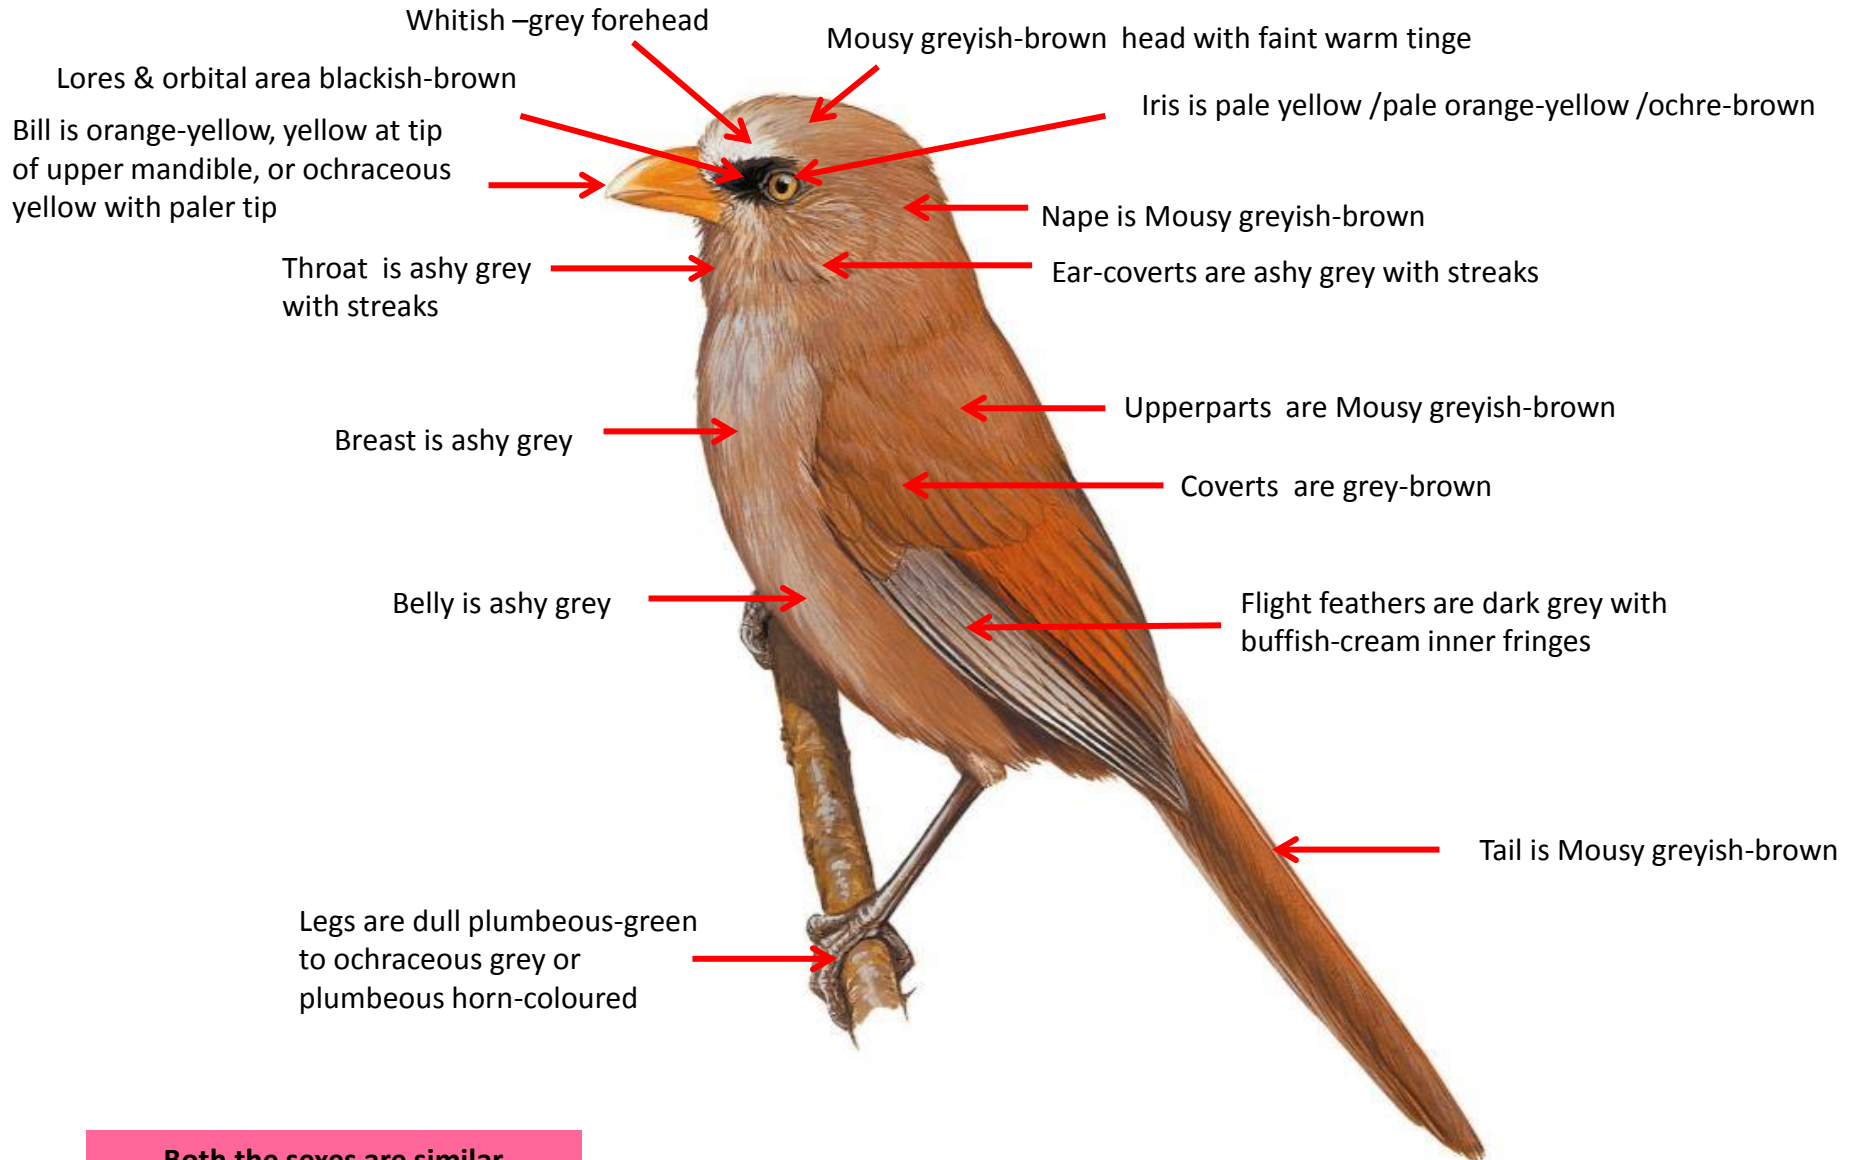

Great Parrotbill Identification Tips

Great Parrotbill : *Conostoma aemodium* : Resident of Himalayas in India

Both the sexes are similar