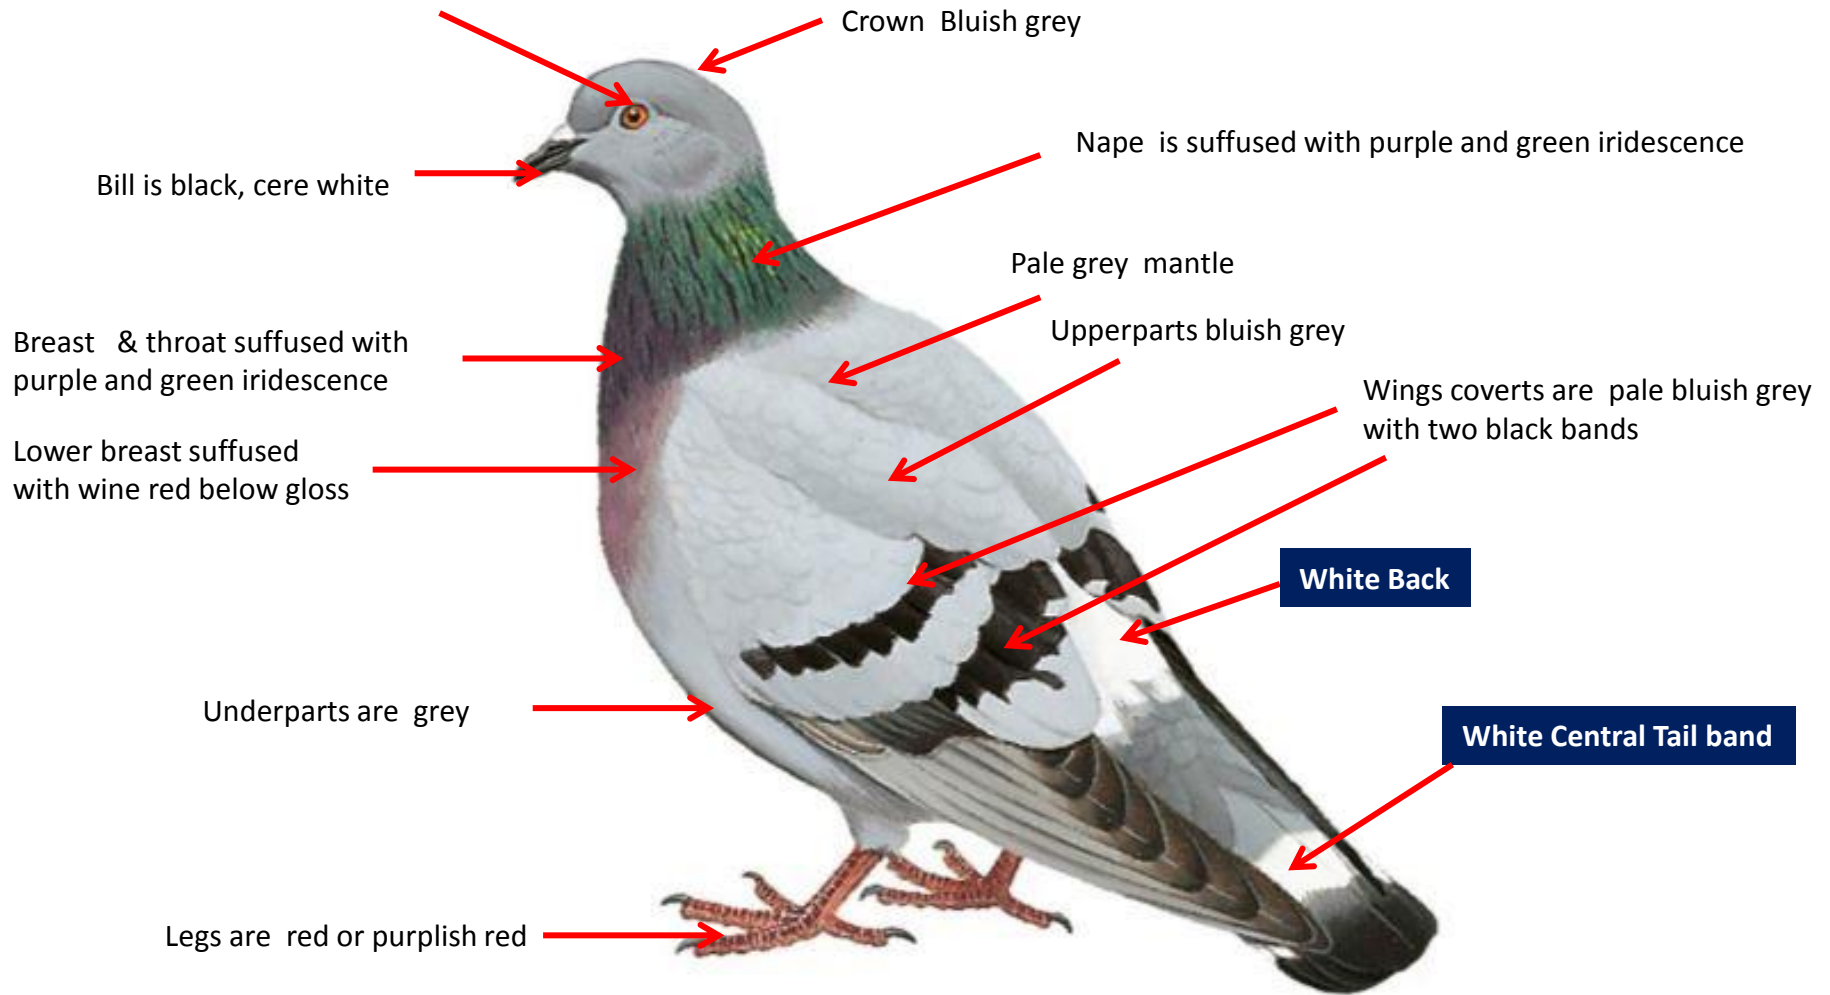

List of Pigeon & Wood Pigeon found in India

Sno.	Name	Binomial Name
1	Common Pigeon	<i>Columba livia</i>
2	Hill Pigeon	<i>Columba rupestris</i>
3	Nicobar Pigeon	<i>Caloenas nicobarica</i>
4	Pale-capped Pigeon	<i>Columba punicea</i>
5	Snow Pigeon	<i>Columba leuconota</i>
6	Stock Dove	<i>Columba oenas</i>
7	Yellow-eyed Pigeon	<i>Columba eversmanni</i>
Wood Pigeon		
1	Andaman Wood Pigeon	<i>Columba palumboides</i>
2	Ashy Wood Pigeon	<i>Columba pulchricollis</i>
3	Common Wood Pigeon	<i>Columba palumbus</i>
4	Nilgiri Wood Pigeon	<i>Columba eliphinstonii</i>
5	Speckled Wood Pigeon	<i>Columba hodgsonii</i>

Common Pigeon (Rock Pigeon): Identification Tips -*C. l. intermedia*

Common Pigeon (Rock Pigeon):*Columba livia intermedia* : Widespread Resident in India

Iris is golden orange to orange to red-orange; orbital skin blue-grey

Both the sexes are similar

Hill Pigeon Identification Tips

Hill Pigeon :*Columba rupestris* : Resident of Western Ghats, East & North East India

Iris is golden orange to orange to red-orange; orbital skin blue-grey

Lower rump and uppertail-coverts dark grey

Flight feathers blue-grey with Black tips

Tail grey with terminal black band

Three short black bars across Coverts

Bill is brownish or dark green basally, yellow to yellowish green or green distally