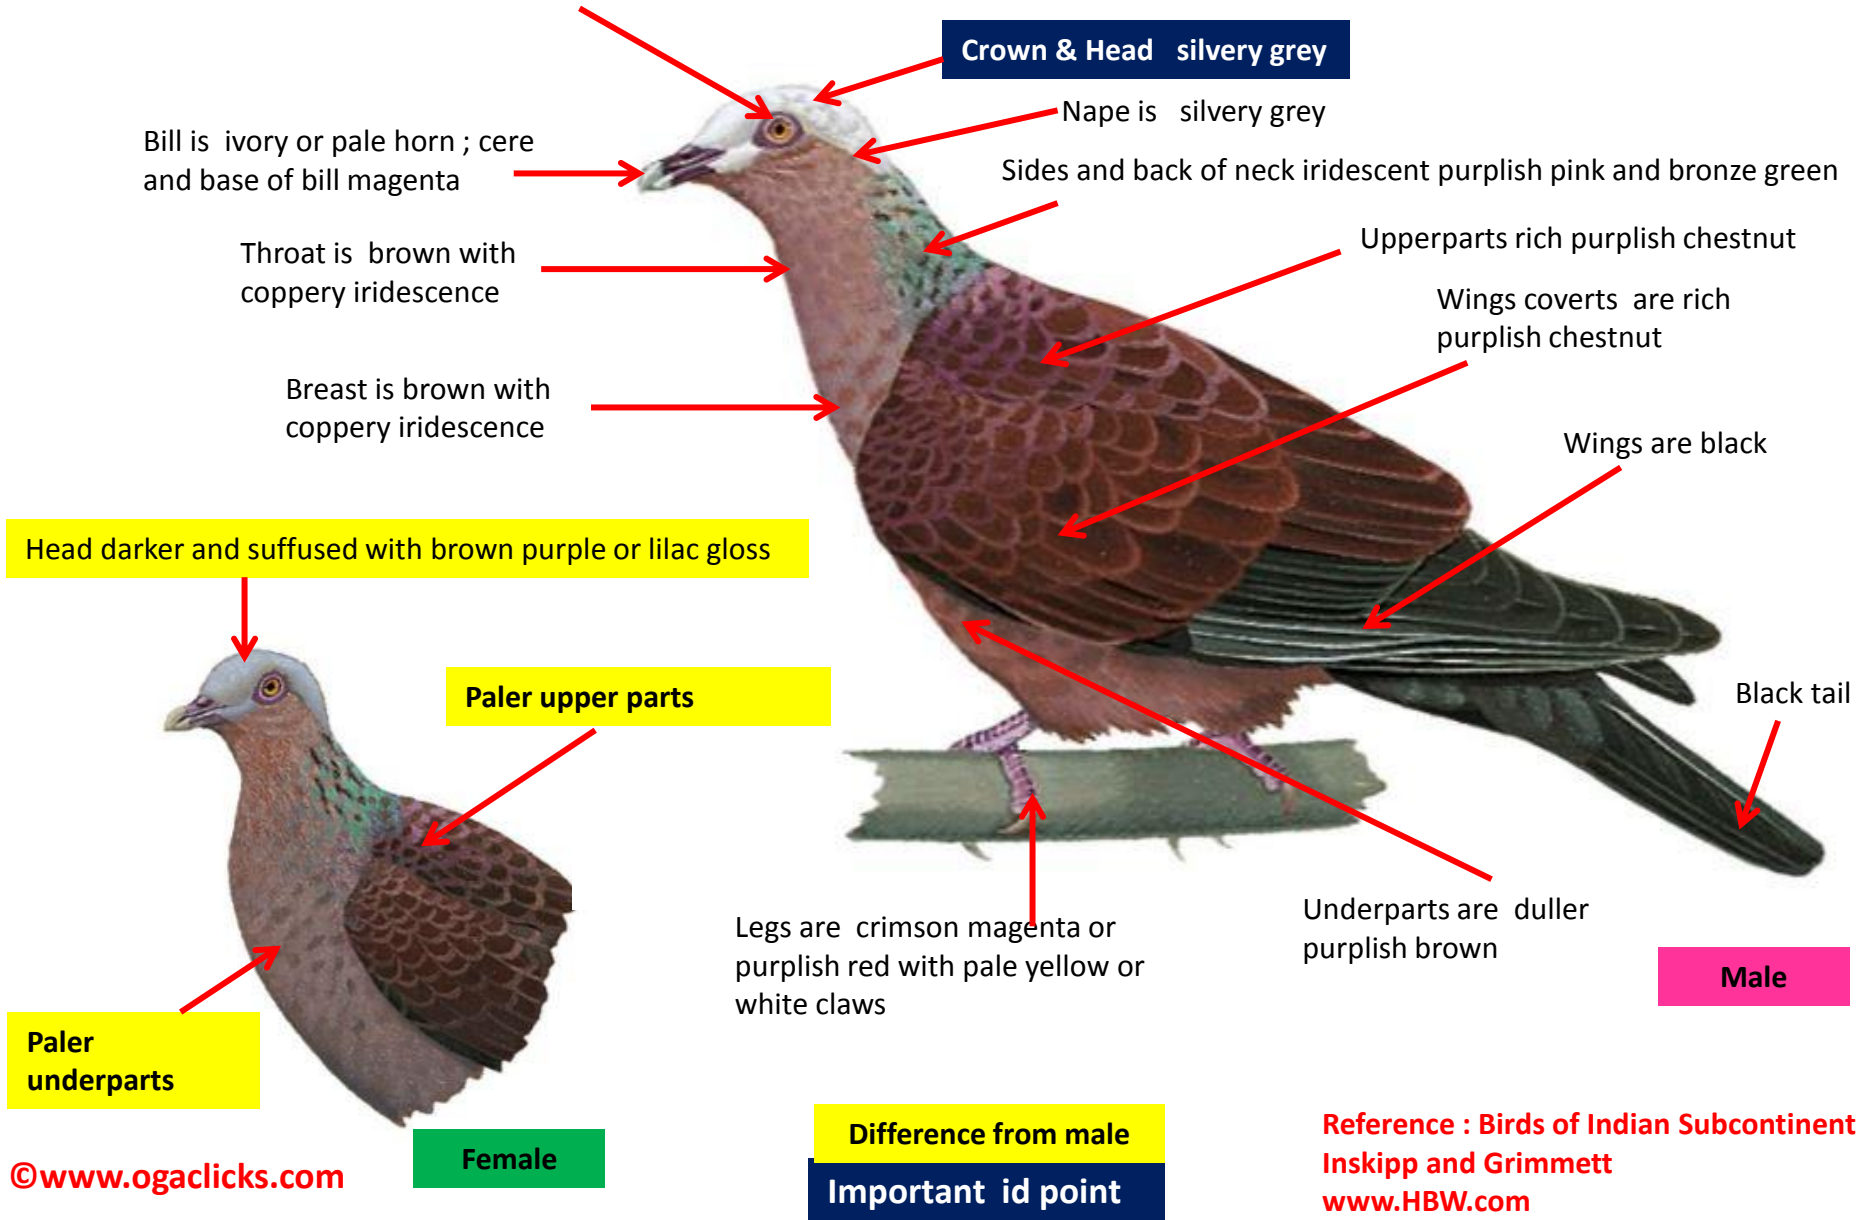

Both the sexes are similar

Hill Pigeon Identification Tips

Hill Pigeon :*Columba rupestris* : Resident of Western Ghats, East & North East India

Iris is golden orange to orange to red-orange; orbital skin blue-grey

Both the sexes are similar

Nicobar Pigeon Identification Tips

Nicobar Pigeon : *Caloenas nicobarica* : Resident of Nicobar islands in India

Pale-capped Pigeon Identification Tips

Pale-capped : *Columba punicea* : Resident of Eastern Ghats & North East India

Iris is creamy yellow, yellow-brown, orange-yellow or orange-red; orbital skin greyish magenta or purplish, eye rim brighter

Snow Pigeon Identification Tips

Snow Pigeon :*Columba leuconota* : Resident of Himalayas in India

Both the sexes are similar

Important id point

Stock Dove Identification Tips

Snow Pigeon : *Columba oenas* : Vagrant in India

Both the sexes are similar

Yellow-eyed Pigeon Identification Tips

Yellow-eyed Pigeon : *Columba evermanni* : Winter visitor in North & North West India