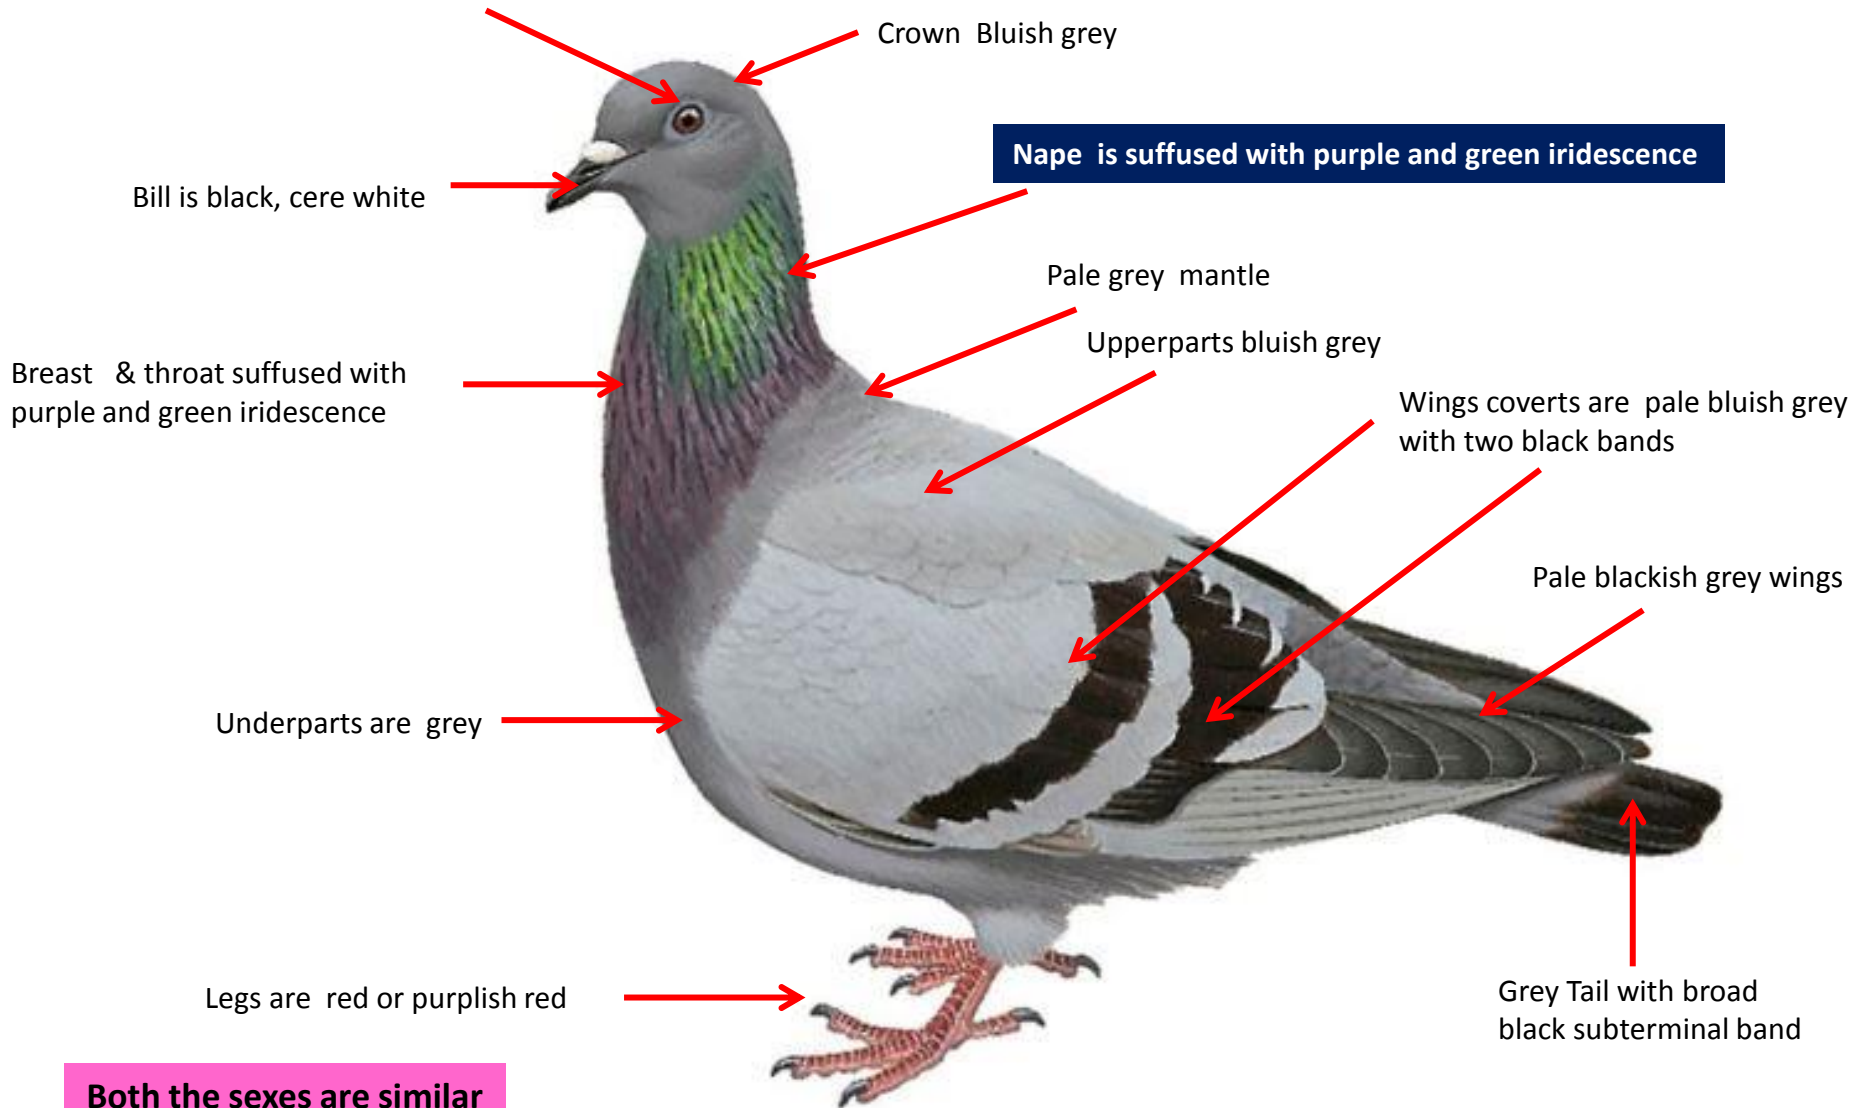

List of Pigeon & Wood Pigeon found in India

Sno.	Name	Binomial Name
1	Common Pigeon	<i>Columba livia</i>
2	Hill Pigeon	<i>Columba rupestris</i>
3	Nicobar Pigeon	<i>Caloenas nicobarica</i>
4	Pale-capped Pigeon	<i>Columba punicea</i>
5	Snow Pigeon	<i>Columba leuconota</i>
6	Stock Dove	<i>Columba oenas</i>
7	Yellow-eyed Pigeon	<i>Columba eversmanni</i>
Wood Pigeon		
1	Andaman Wood Pigeon	<i>Columba palumboides</i>
2	Ashy Wood Pigeon	<i>Columba pulchricollis</i>
3	Common Wood Pigeon	<i>Columba palumbus</i>
4	Nilgiri Wood Pigeon	<i>Columba eliphinstonii</i>
5	Speckled Wood Pigeon	<i>Columba hodgsonii</i>

Common Pigeon (Rock Pigeon): Identification Tips -*C. l. intermedia*

Common Pigeon (Rock Pigeon):*Columba livia intermedia* : Widespread Resident in India

Iris is golden orange to orange to red-orange; orbital skin blue-grey

Both the sexes are similar

Hill Pigeon Identification Tips

Hill Pigeon :*Columba rupestris* : Resident of Western Ghats, East & North East India

Iris is golden orange to orange to red-orange; orbital skin blue-grey

Blue-grey Throat

Mauve-pink Breast

Blue-grey underbelly

Legs are yellowish flesh

Both the sexes are similar

Wood Pigeon

Andaman Wood Pigeon Identification Tips

Andaman Wood Pigeon : *Columba palumboides* : Resident of Andaman & Nicobar Islands in India