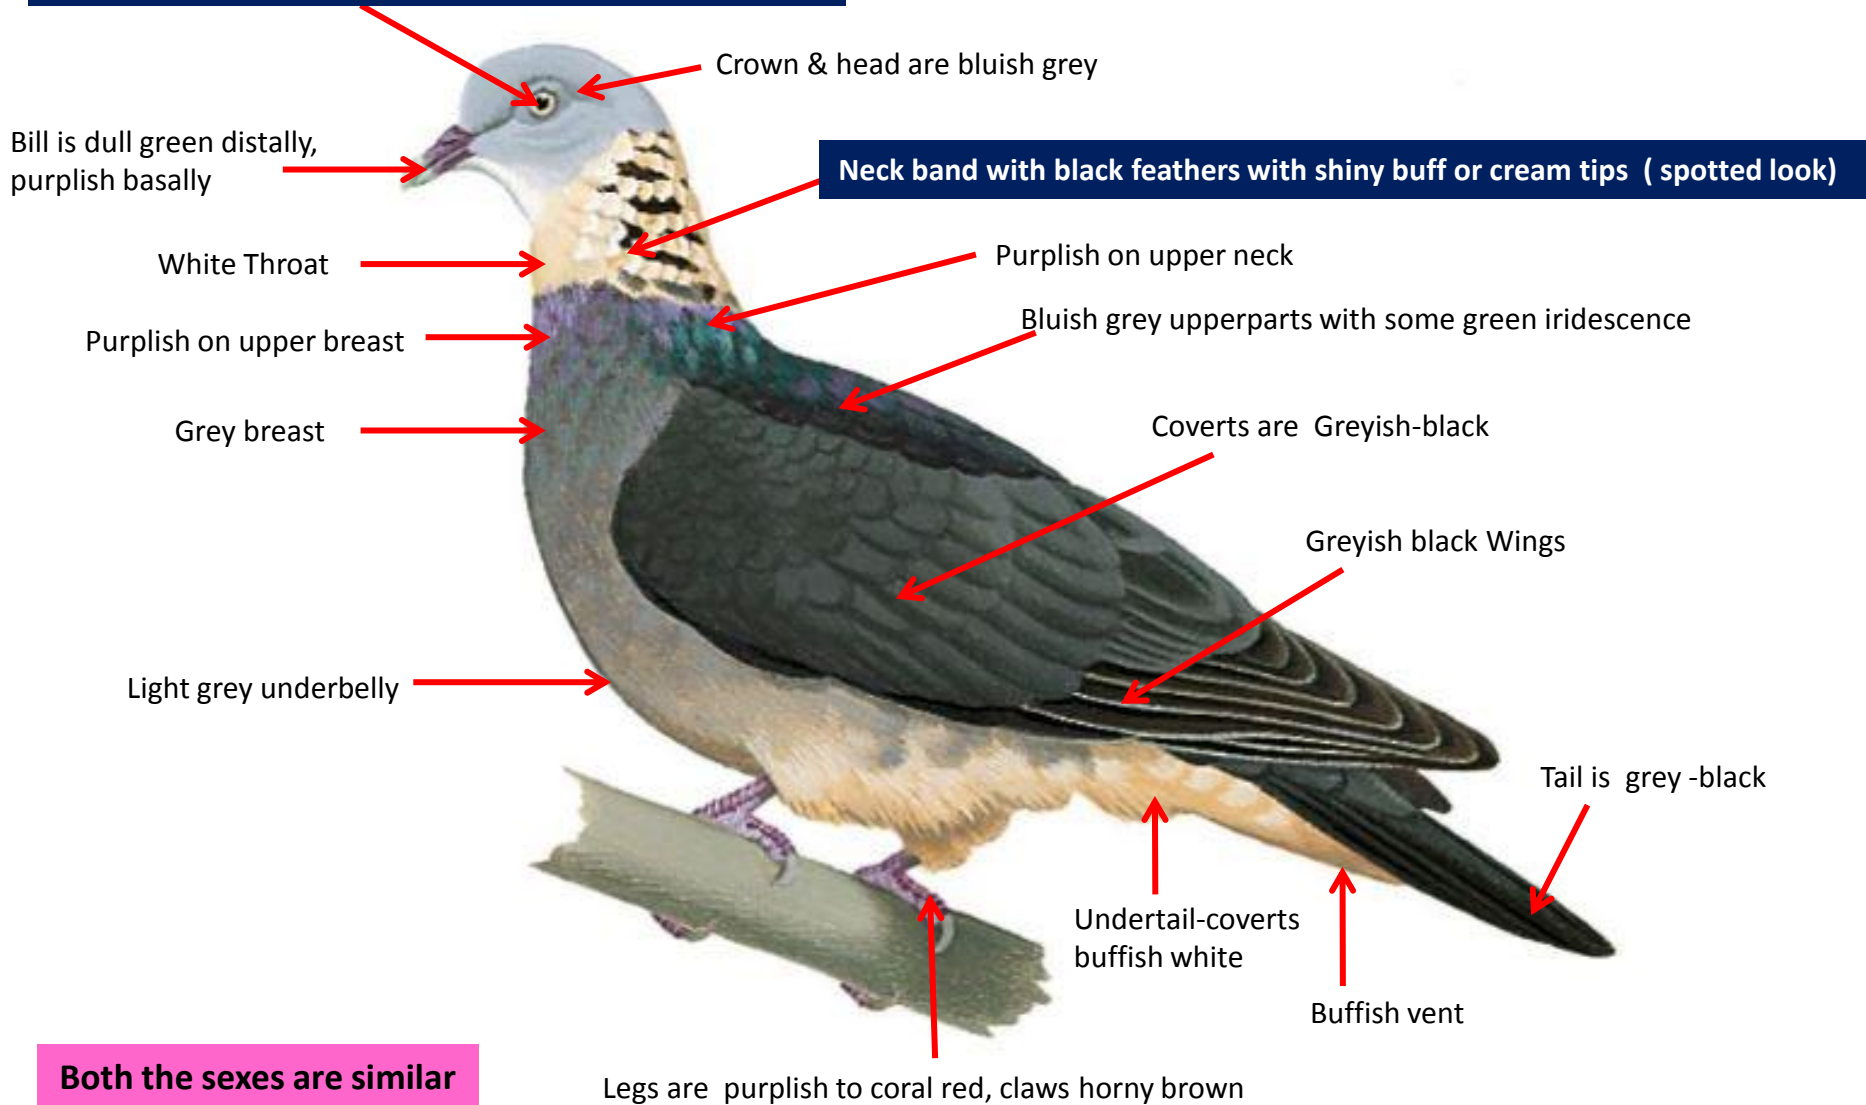

Ashy Wood Pigeon Identification Tips

Ashy Wood Pigeon : *Columba pulchricollis* : Resident of Himalayas & hills of North East India

Iris is white, greyish white or pale yellow; orbital skin grey

Both the sexes are similar