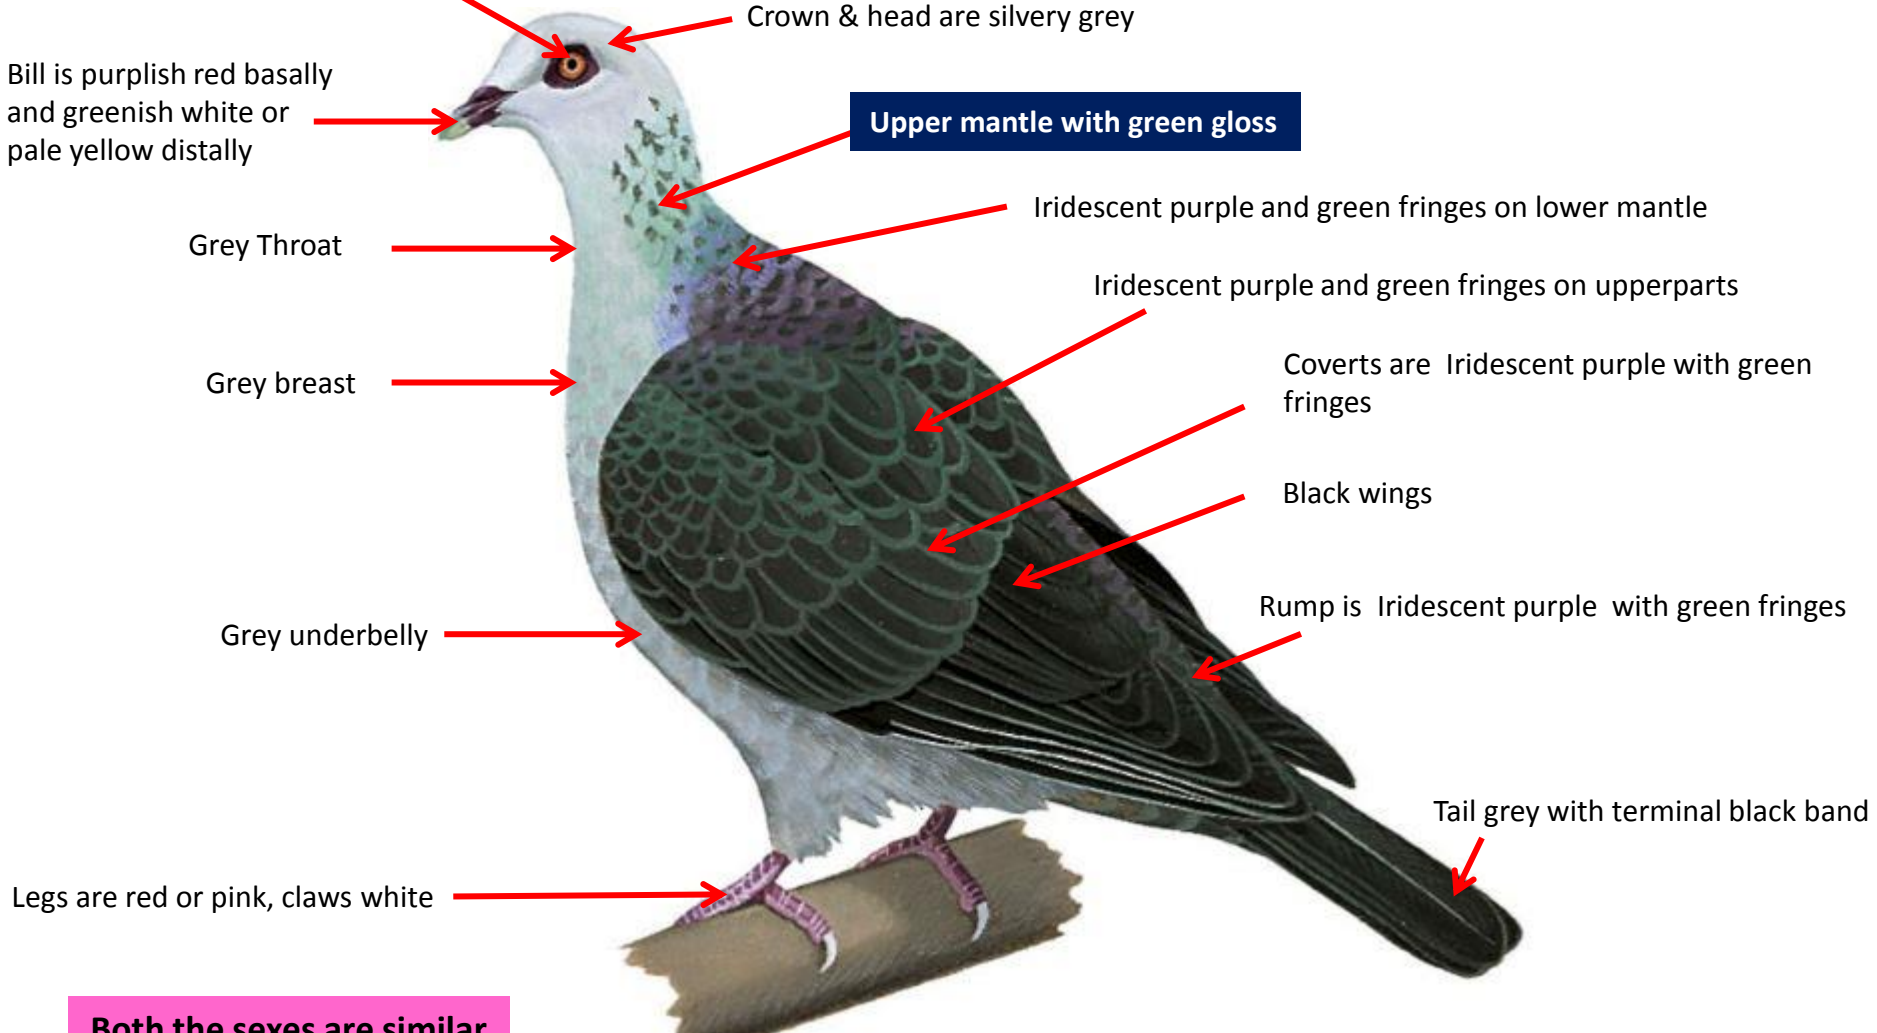

Lower rump and uppertail-coverts dark grey

Flight feathers blue-grey with Black tips

Tail grey with terminal black band

Three short black bars across Coverts

Bill is brownish or dark green basally, yellow to yellowish green or green distally

Blue-grey Throat

Mauve-pink Breast

Blue-grey underbelly

Legs are yellowish flesh

Both the sexes are similar

Wood Pigeon

Andaman Wood Pigeon Identification Tips

Andaman Wood Pigeon : *Columba palumboides* : Resident of Andaman & Nicobar Islands in India

Iris is with dark orange or red outer ring and inner ring of yellow or orange; orbital skin purplish red

Both the sexes are similar

Ashy Wood Pigeon Identification Tips

Ashy Wood Pigeon : *Columba pulchricollis* : Resident of Himalayas & hills of North East India