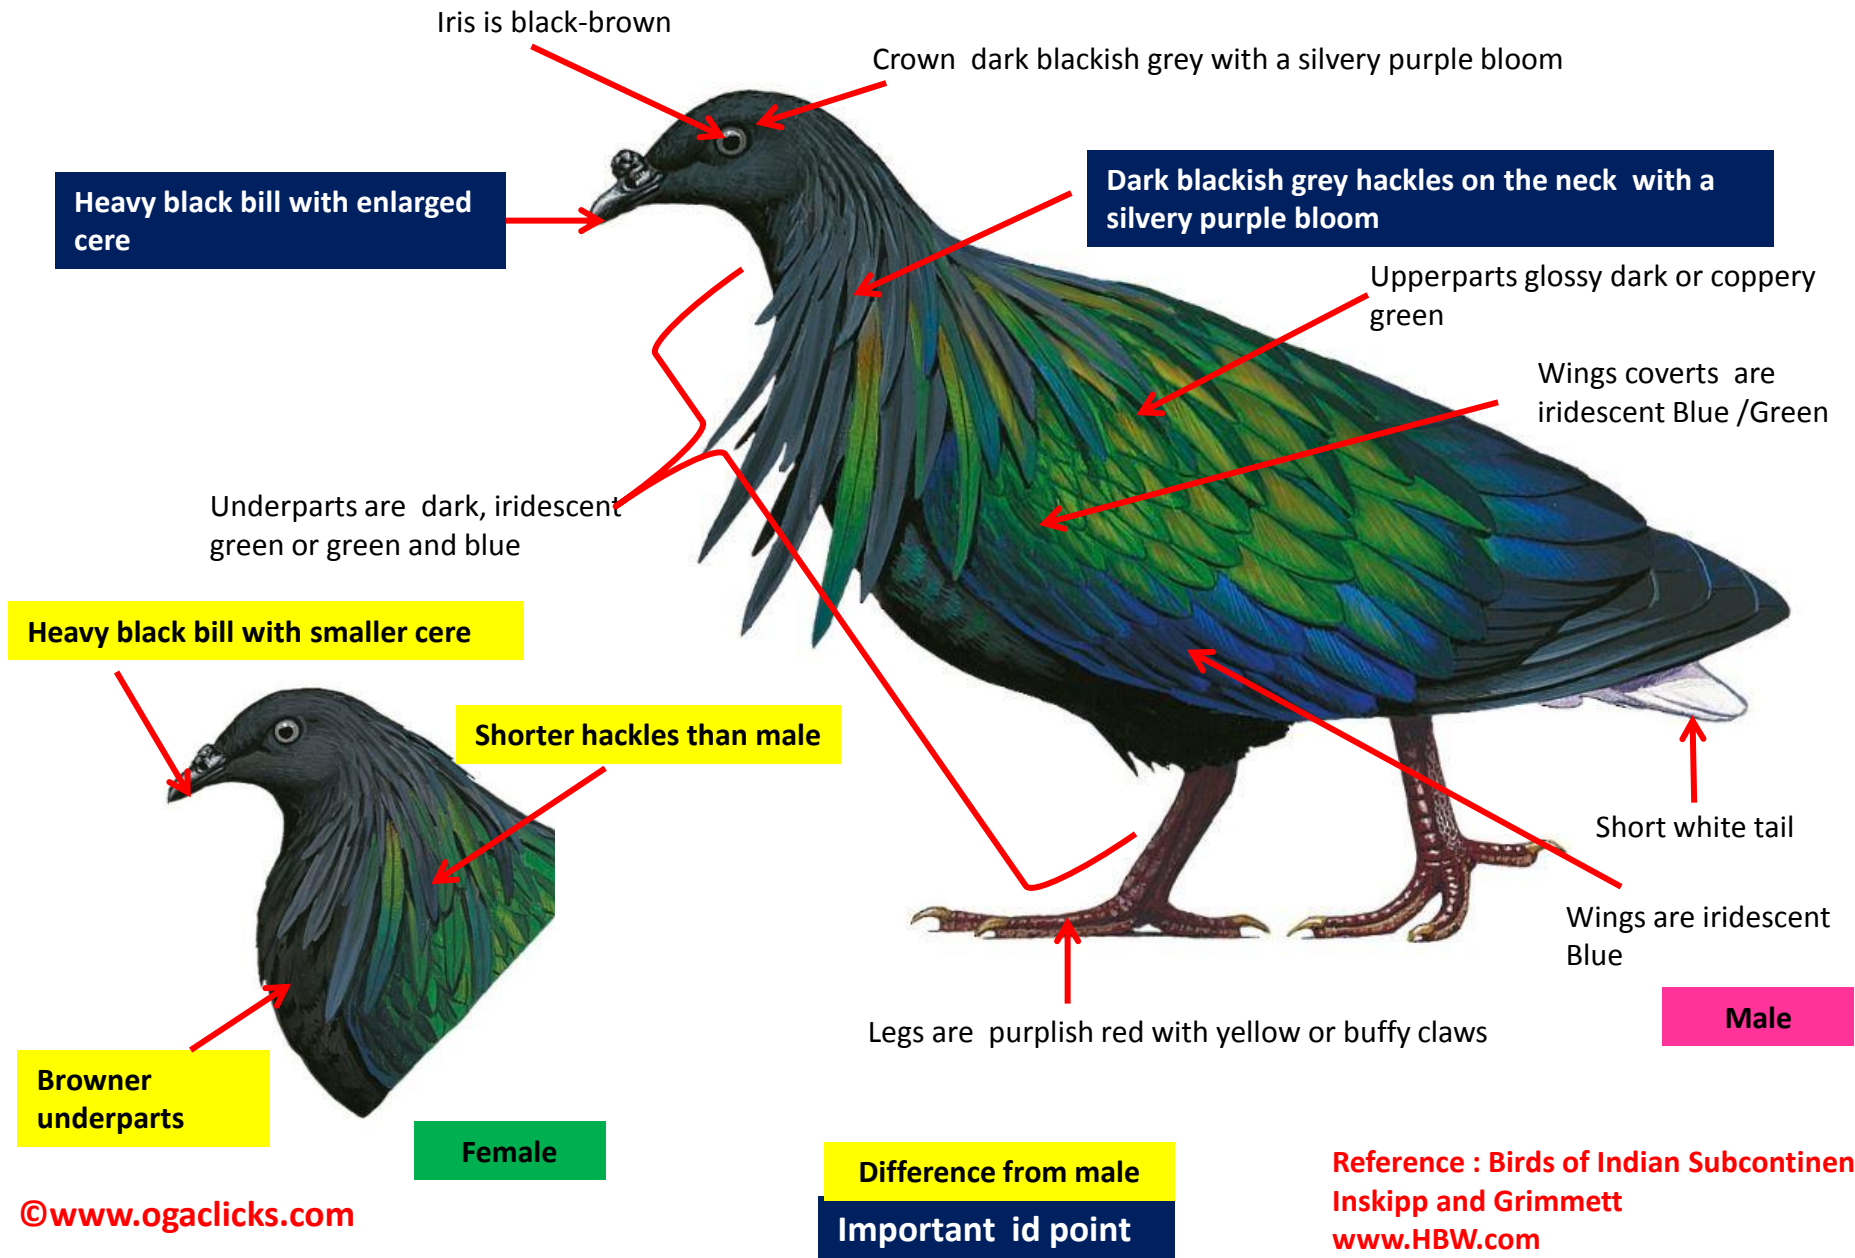

List of Pigeon & Wood Pigeon found in India

Sno.	Name	Binomial Name
1	Common Pigeon	<i>Columba livia</i>
2	Hill Pigeon	<i>Columba rupestris</i>
3	Nicobar Pigeon	<i>Caloenas nicobarica</i>
4	Pale-capped Pigeon	<i>Columba punicea</i>
5	Snow Pigeon	<i>Columba leuconota</i>
6	Stock Dove	<i>Columba oenas</i>
7	Yellow-eyed Pigeon	<i>Columba eversmanni</i>
Wood Pigeon		
1	Andaman Wood Pigeon	<i>Columba palumboides</i>
2	Ashy Wood Pigeon	<i>Columba pulchricollis</i>
3	Common Wood Pigeon	<i>Columba palumbus</i>
4	Nilgiri Wood Pigeon	<i>Columba eliphinstonii</i>
5	Speckled Wood Pigeon	<i>Columba hodgsonii</i>

Common Pigeon (Rock Pigeon): Identification Tips -*C. l. intermedia*

Common Pigeon (Rock Pigeon):*Columba livia intermedia* : Widespread Resident in India

Iris is golden orange to orange to red-orange; orbital skin blue-grey

Both the sexes are similar

Hill Pigeon Identification Tips

Hill Pigeon :*Columba rupestris* : Resident of Western Ghats, East & North East India

Iris is golden orange to orange to red-orange; orbital skin blue-grey

Both the sexes are similar

Nicobar Pigeon Identification Tips

Nicobar Pigeon : *Caloenas nicobarica* : Resident of Nicobar islands in India

Pale-capped Pigeon Identification Tips

Pale-capped : *Columba punicea* : Resident of Eastern Ghats & North East India