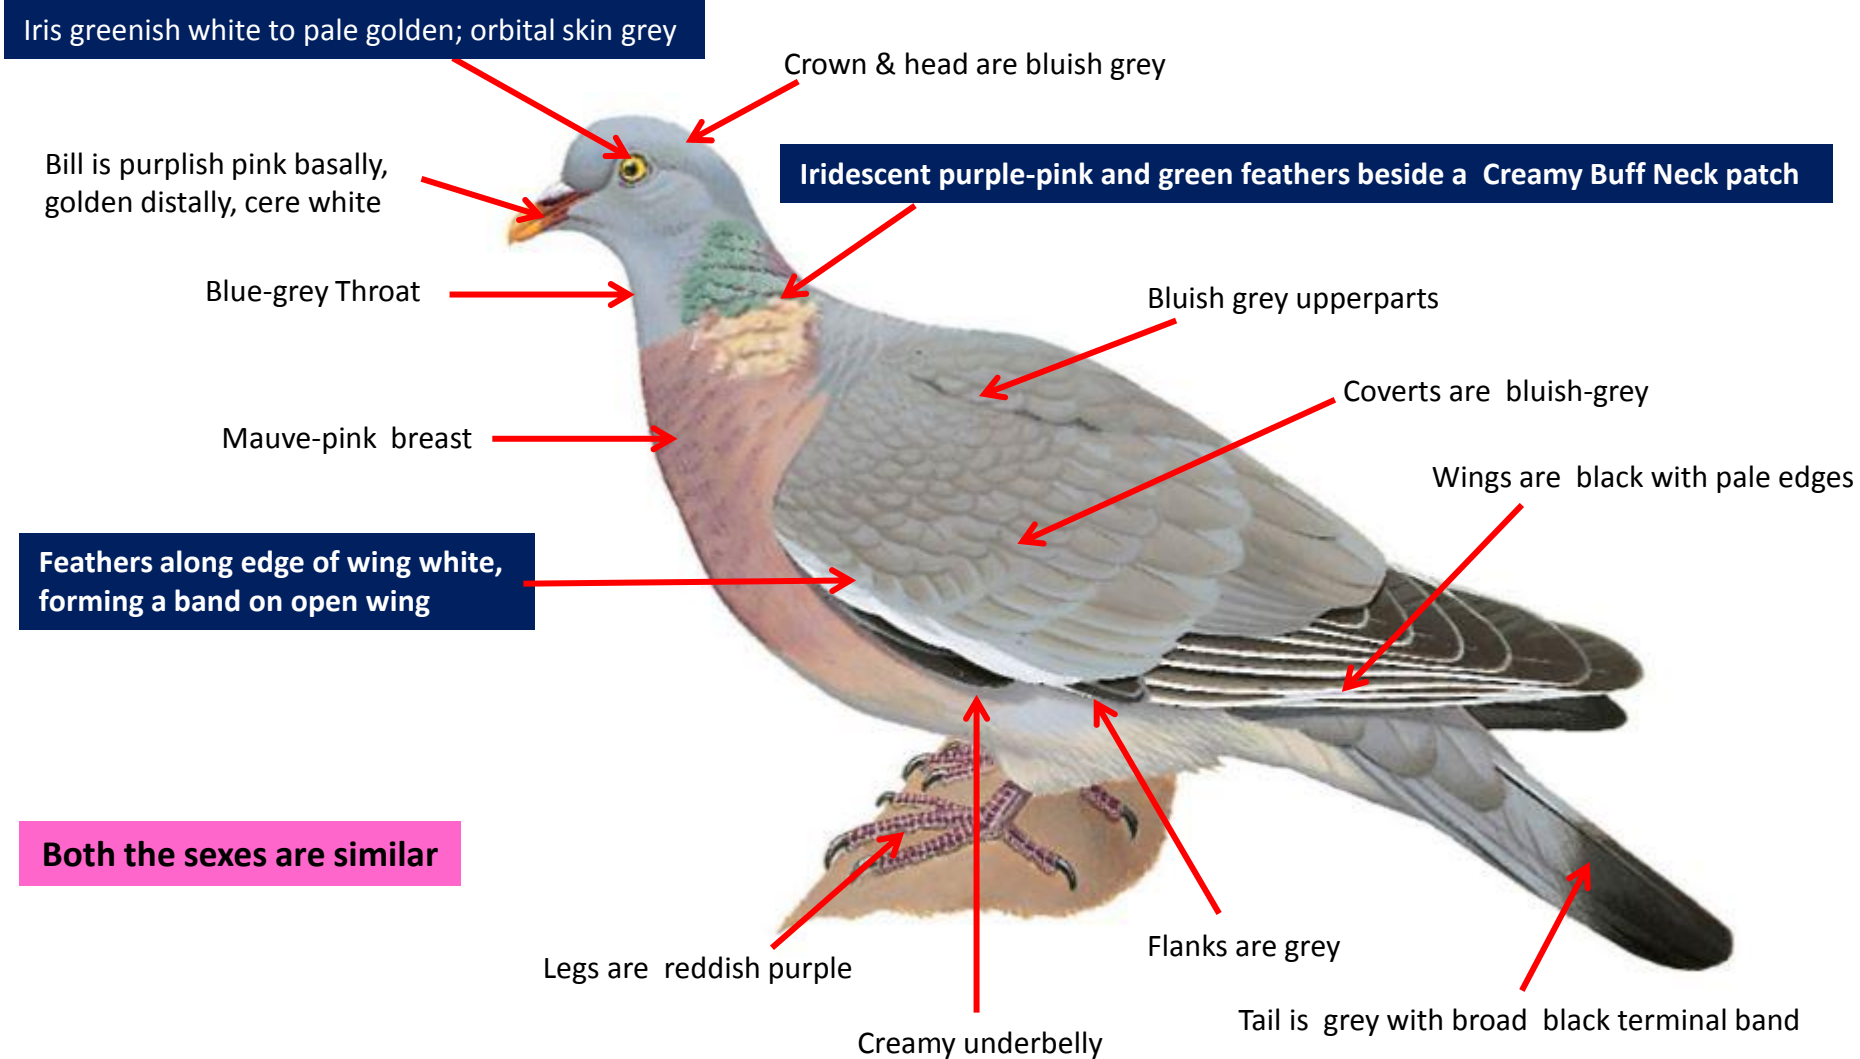

Common Wood Pigeon Identification Tips- *C. p. casiotis*

Common Wood Pigeon : *Columba palumbus casiotis* : Resident of Himalayas (Kashmir), Winters sporadically in East India (Sikkim & West Bengal)