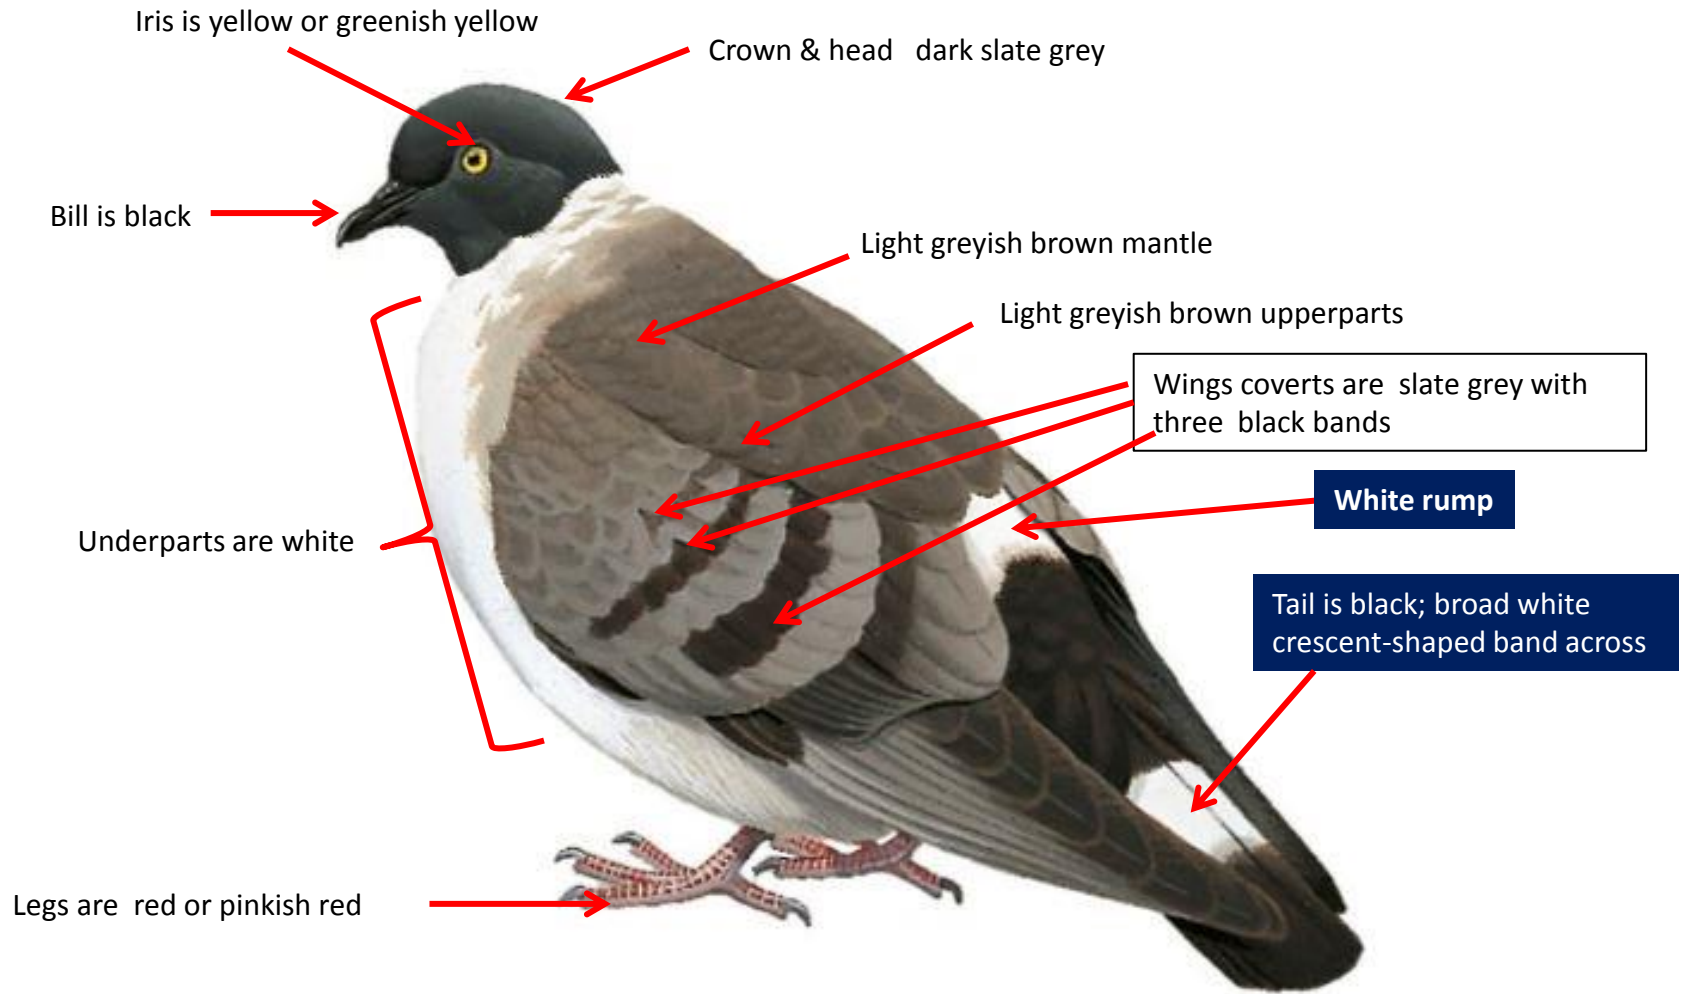

Both the sexes are similar

Hill Pigeon Identification Tips

Hill Pigeon :*Columba rupestris* : Resident of Western Ghats, East & North East India

Iris is golden orange to orange to red-orange; orbital skin blue-grey

Both the sexes are similar

Nicobar Pigeon Identification Tips

Nicobar Pigeon : *Caloenas nicobarica* : Resident of Nicobar islands in India

Pale-capped Pigeon Identification Tips

Pale-capped : *Columba punicea* : Resident of Eastern Ghats & North East India

Iris is creamy yellow, yellow-brown, orange-yellow or orange-red; orbital skin greyish magenta or purplish, eye rim brighter

Snow Pigeon Identification Tips

Snow Pigeon :*Columba leuconota* : Resident of Himalayas in India

Both the sexes are similar

Important id point

Stock Dove Identification Tips

Snow Pigeon : *Columba oenas* : Vagrant in India

Both the sexes are similar

Yellow-eyed Pigeon Identification Tips

Yellow-eyed Pigeon : *Columba evermanni* : Winter visitor in North & North West India