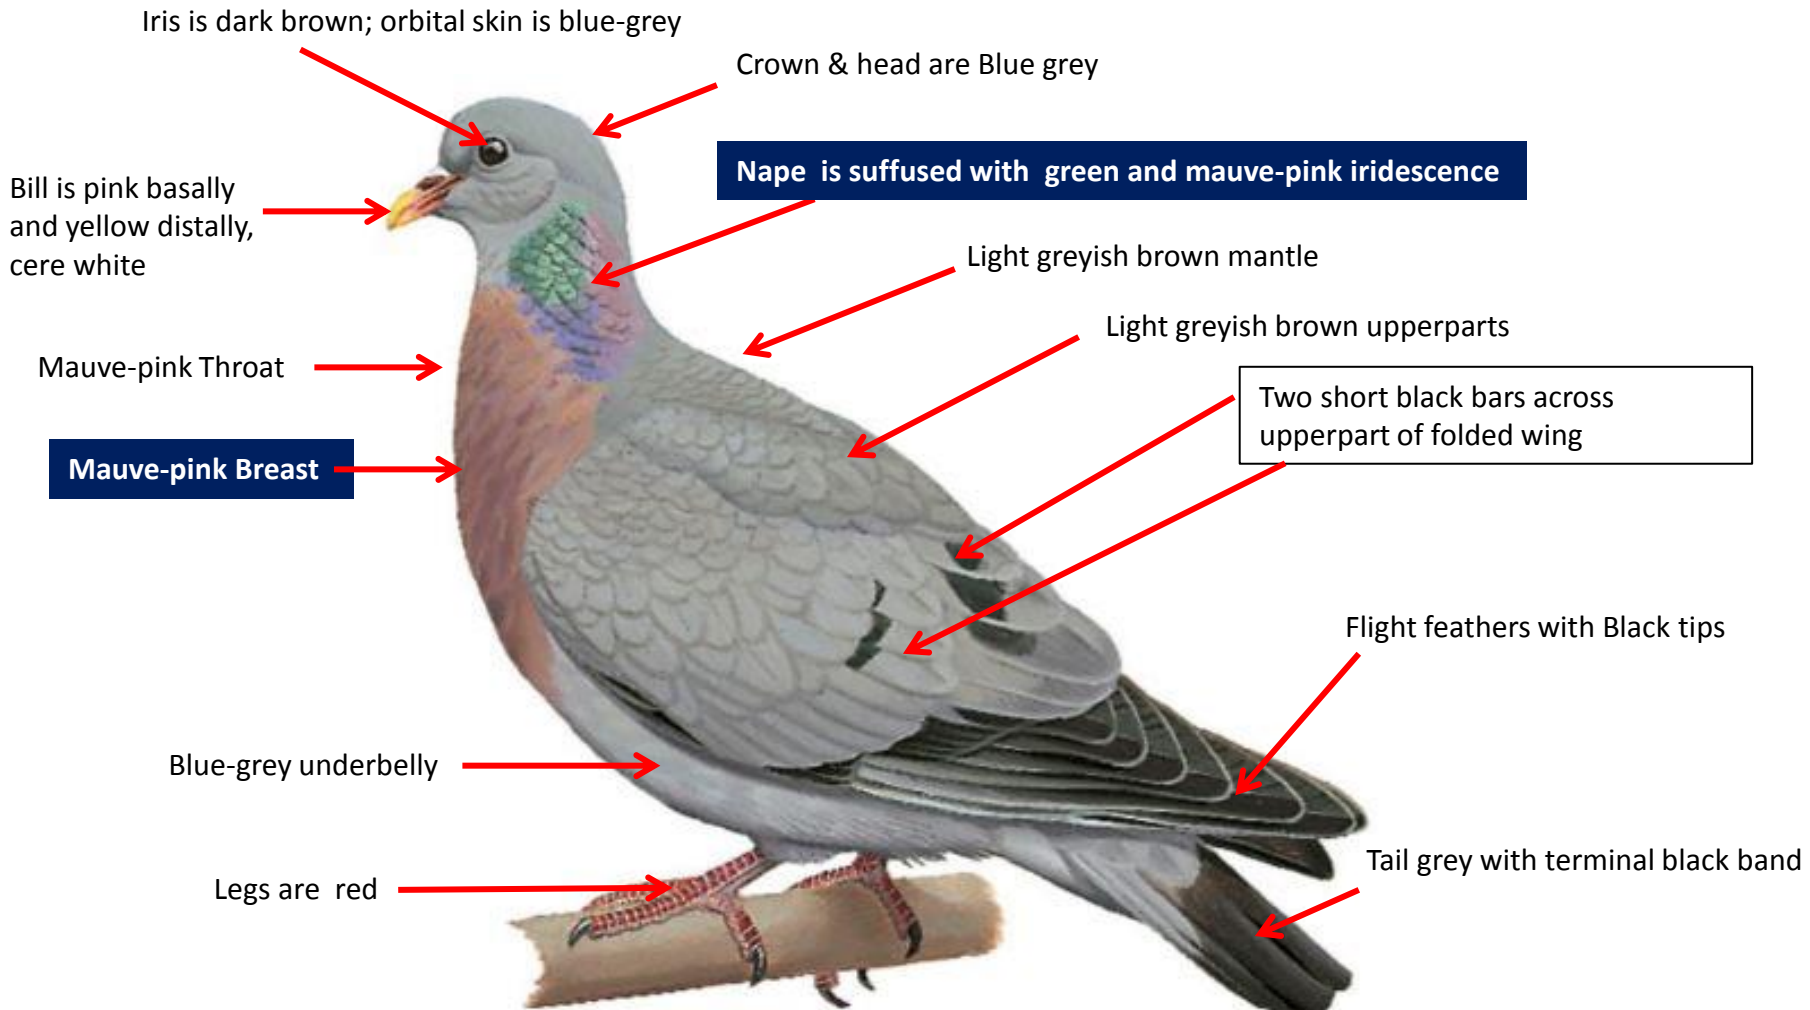

Both the sexes are similar

Nicobar Pigeon Identification Tips

Nicobar Pigeon : *Caloenas nicobarica* : Resident of Nicobar islands in India

Pale-capped Pigeon Identification Tips

Pale-capped : *Columba punicea* : Resident of Eastern Ghats & North East India

Iris is creamy yellow, yellow-brown, orange-yellow or orange-red; orbital skin greyish magenta or purplish, eye rim brighter

Snow Pigeon Identification Tips

Snow Pigeon :*Columba leuconota* : Resident of Himalayas in India

Both the sexes are similar

Important id point

Stock Dove Identification Tips

Snow Pigeon : *Columba oenas* : Vagrant in India

Both the sexes are similar

Yellow-eyed Pigeon Identification Tips

Yellow-eyed Pigeon : *Columba evermanni* : Winter visitor in North & North West India

Lower rump and uppertail-coverts dark grey

Flight feathers blue-grey with Black tips

Tail grey with terminal black band

Three short black bars across Coverts

Bill is brownish or dark green basally, yellow to yellowish green or green distally