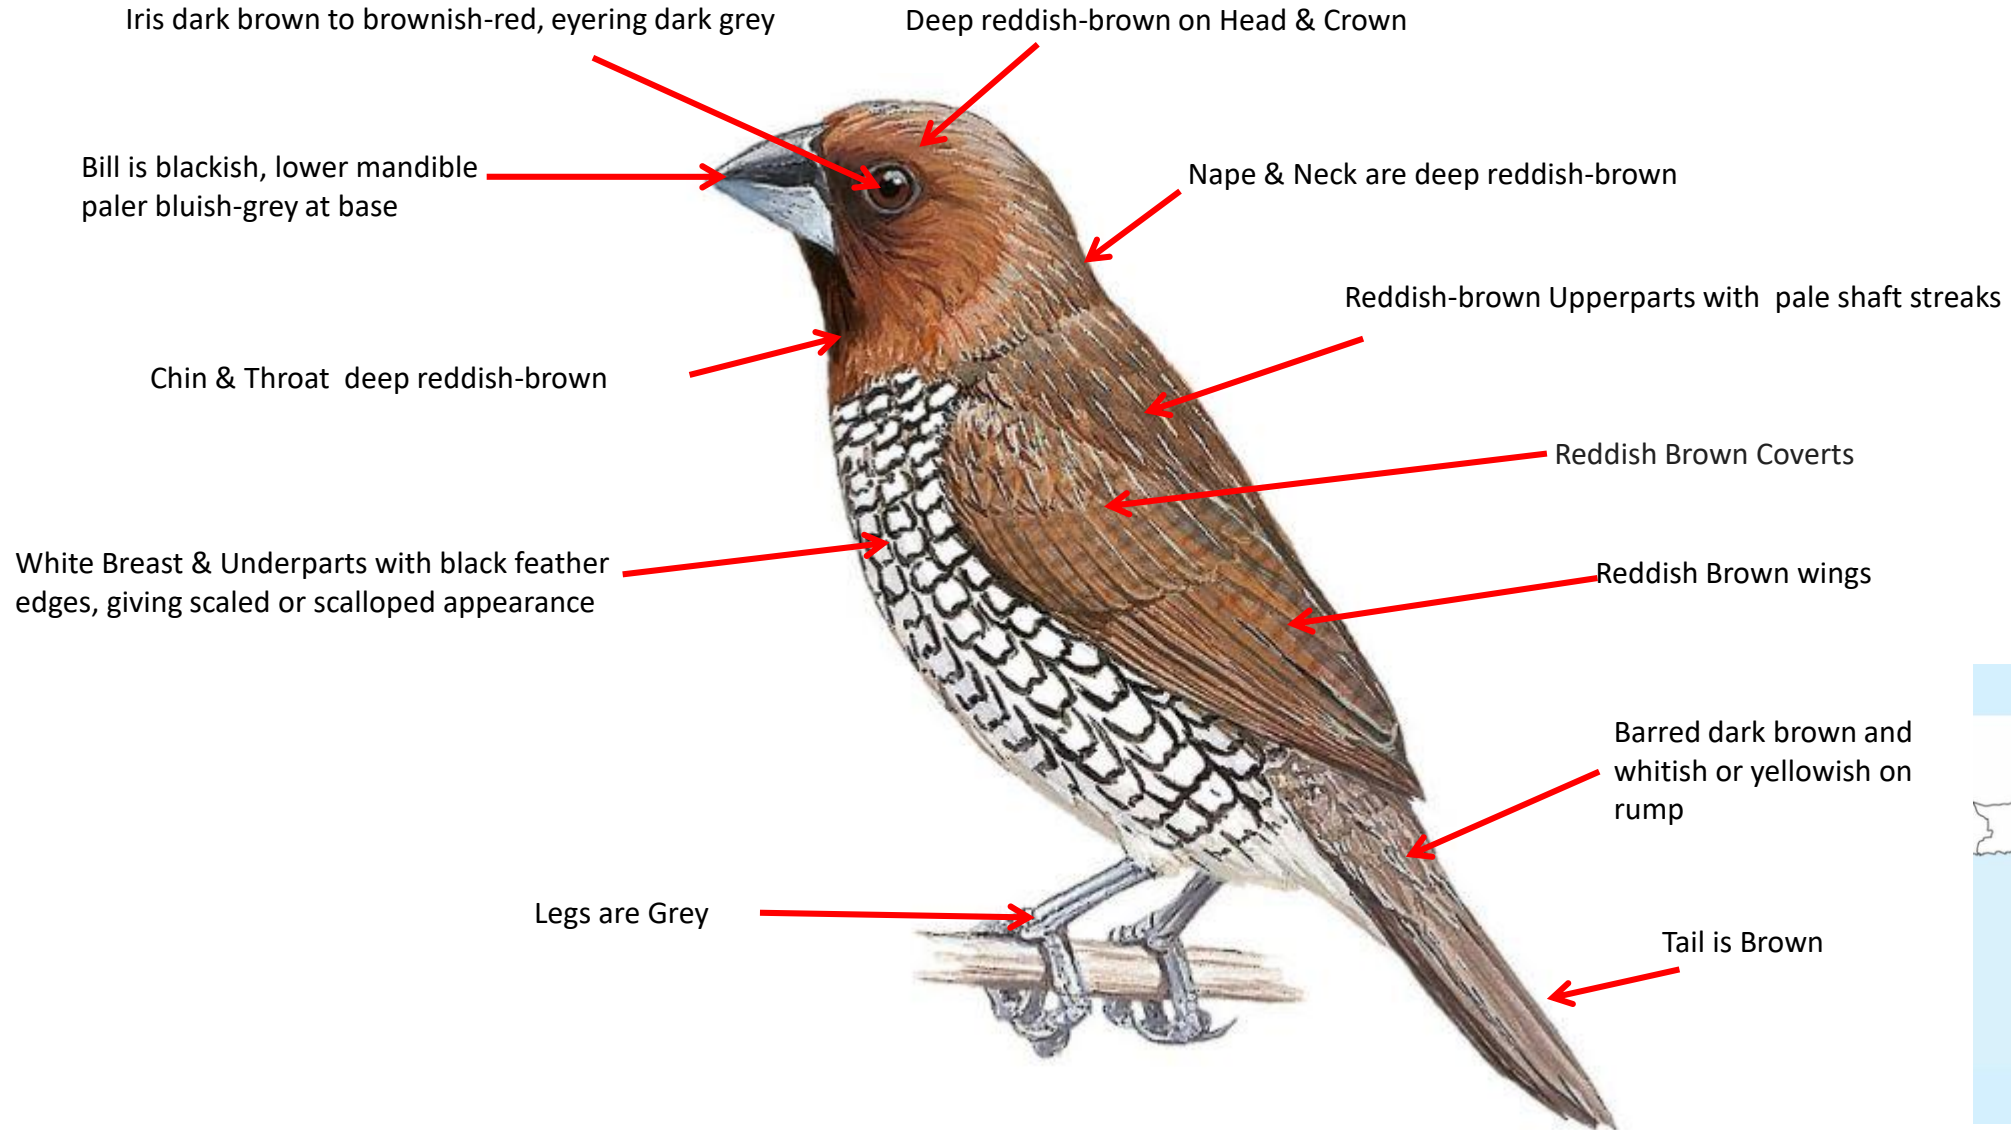

Black-throated Munia identification Tips

Black-throated Munia : *Lonchura keelrati*: Resident of Hills of South West India

Distribution

Important id point

Both the sexes are similar

Reference : **Birds of Indian Subcontinent**
Inskipp and Grimmett
www.HBW.com

Chestnut Munia identification Tips

Chestnut Munia : *Lonchura atricapilla*: Resident of North & East India

Important id point

Both the sexes are similar

Scaly-breasted Munia identification Tips

Scaly-breasted Munia : *Lonchura punctulata* : Widespread Resident in India (Except North West)

Important id point

Both the sexes are similar

White-rumped Munia identification Tips

White-rumped Munia : *Lonchura punctulata* : Widespread Resident in India (Except North West)

***L. s. fumigata* – Resident of Andaman Island**

Back is un streaked brown

Upper breast often with reddish-brown feather fringes

Belly unmarked white with creamy-buff wash

Iris dark brown to dark red-brown, eyering grey

Dark Brown Head & Crown with fine pale shaft streaks