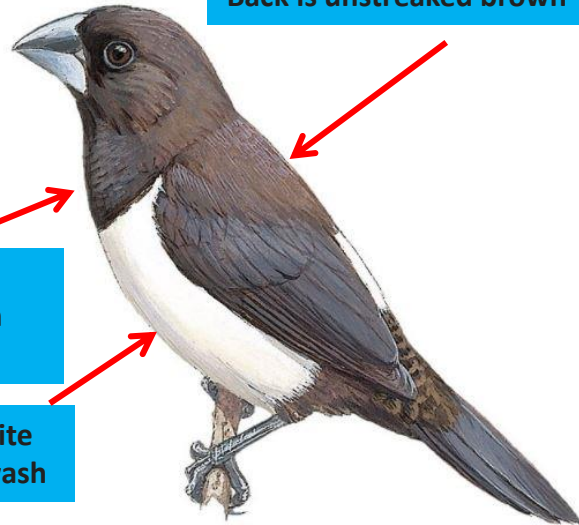

Black-headed Munia(Tricolor Munia) identification Tips

Black-headed Munia (Tricolor Munia) : *Lonchura malacca*: Resident of Peninsular India

Important id point

Both the sexes are similar

**Reference : Birds of Indian Subcontinent
Inskipp and Grimmett
www.HBW.com**

Black-throated Munia identification Tips

Black-throated Munia : *Lonchura keelrati*: Resident of Hills of South West India

Distribution

Important id point

Both the sexes are similar

Reference : **Birds of Indian Subcontinent**
Inskipp and Grimmett
www.HBW.com

Chestnut Munia identification Tips

Chestnut Munia : *Lonchura atricapilla*: Resident of North & East India

Important id point

Both the sexes are similar

Scaly-breasted Munia identification Tips

Scaly-breasted Munia : *Lonchura punctulata* : Widespread Resident in India (Except North West)

Important id point

Both the sexes are similar

White-rumped Munia identification Tips

White-rumped Munia : *Lonchura punctulata* : Widespread Resident in India (Except North West)

***L. s. fumigata* – Resident of Andaman Island**