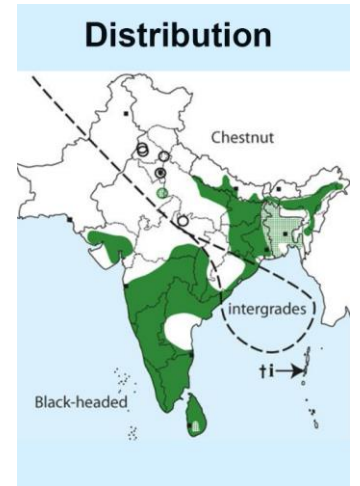

- The following pages have some identification markers for each of Munia found in India
- To know more on these birds you can visit <http://ogaclicks.com/munia/>
- If you are interested in coming on any of my tours or workshops please share your email id. I will keep you updated
- Mail me at ogaclicks@gmail.com
- Follow me on Instagram : **ogajanak**
- You can also call me on (91)9840119078 ,
(91) 9445219078
(91) 6369815812

Black-headed Munia(Tricolor Munia) identification Tips

Black-headed Munia (Tricolor Munia) : *Lonchura malacca*: Resident of Peninsular India

Important id point

Both the sexes are similar

**Reference : Birds of Indian Subcontinent
Inskipp and Grimmett
www.HBW.com**

Important id point

Both the sexes are similar

White-rumped Munia identification Tips

White-rumped Munia : *Lonchura punctulata* : Widespread Resident in India (Except North West)

***L. s. fumigata* – Resident of Andaman Island**

White Lower Breast & Underparts

White rump

Blackish Brown wings

Legs are Grey

Undertail-coverts brown

Tail is Blackish

***L. s. acuticauda* – North India ,Himalayan foothills & North east**

Back variably streaked whitish