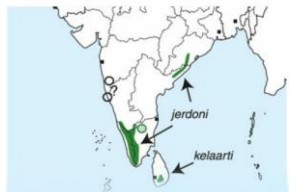

List of Munias found in India

Sno.	Name	<i>Binomial Name</i>
1	Black-headed Munia	<i>Lonchura Malacca</i>
2	Black-throated Munia	<i>Lonchura kelaarti</i>
3	Chestnut Munia	<i>Lonchura atricapilla</i>
4	Scaly-breasted Munia	<i>Lonchura punctulata</i>
5	White-rumped Munia	<i>Lonchura striata</i>

Black-headed Munia(Tricolor Munia) identification Tips

Black-headed Munia (Tricolor Munia) : *Lonchura malacca*: Resident of Peninsular India

Important id point

Both the sexes are similar

**Reference : Birds of Indian Subcontinent
Inskipp and Grimmett
www.HBW.com**

Black-throated Munia identification Tips

Black-throated Munia : *Lonchura keelrati*: Resident of Hills of South West India

Distribution

Important id point

Both the sexes are similar

Reference : **Birds of Indian Subcontinent**
Inskipp and Grimmett
www.HBW.com

Important id point

Both the sexes are similar

White-rumped Munia identification Tips

White-rumped Munia : *Lonchura punctulata* : Widespread Resident in India (Except North West)

***L. s. fumigata* – Resident of Andaman Island**