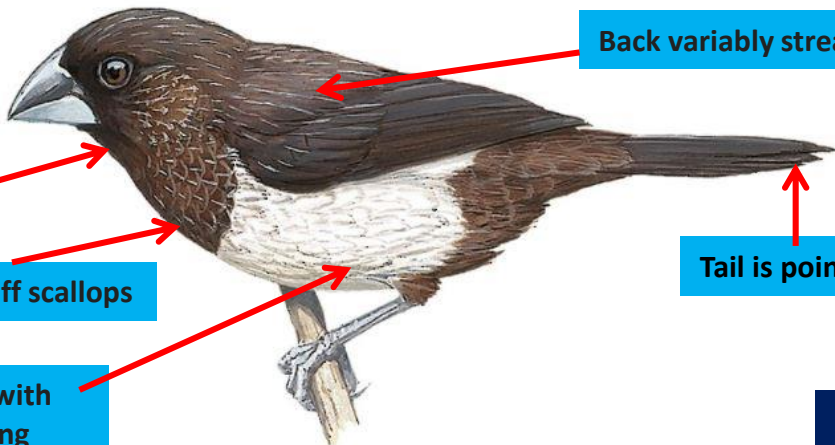

Nape & Neck are dark brown with fine pale shaft streaks

Bill is dark grey above, pale blue-grey below

Dark Brown Upperparts with fine pale shaft streaks

Chin & Throat Blackish Brown

Upperparts Blackish Brown

White Lower Breast & Underparts

White rump

Blackish Brown wings

Legs are Grey

Undertail-coverts brown

Tail is Blackish

***L. s. acuticauda* – North India ,Himalayan foothills & North east**

Back variably streaked whitish