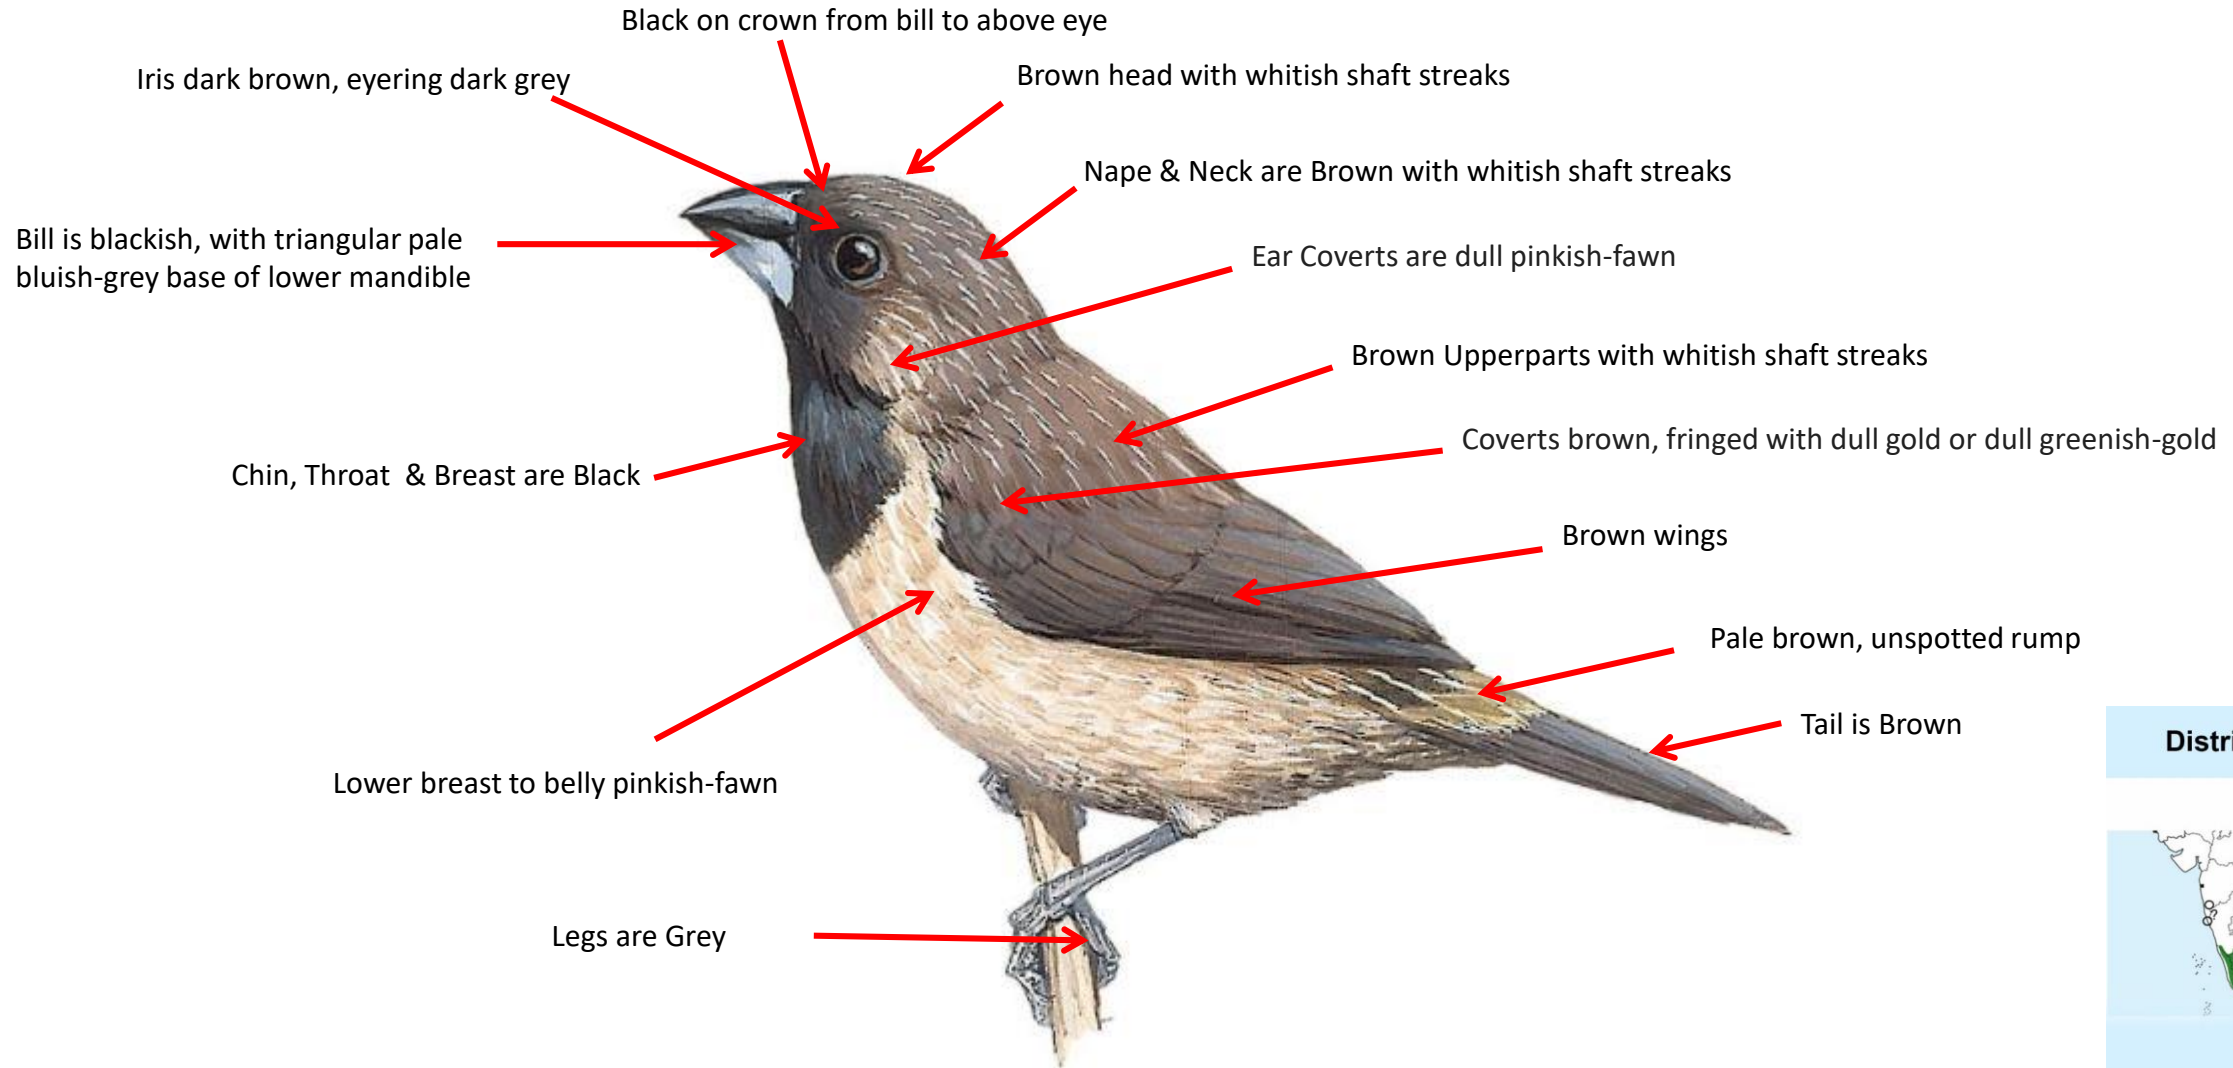

Black-headed Munia(Tricolor Munia) identification Tips

Black-headed Munia (Tricolor Munia) : *Lonchura malacca*: Resident of Peninsular India

Important id point

Both the sexes are similar

**Reference : Birds of Indian Subcontinent
Inskipp and Grimmett
www.HBW.com**

Black-throated Munia identification Tips

Black-throated Munia : *Lonchura keelrati*: Resident of Hills of South West India

Distribution

Important id point

Both the sexes are similar

Reference : **Birds of Indian Subcontinent**
Inskipp and Grimmett
www.HBW.com

Chestnut Munia identification Tips

Chestnut Munia : *Lonchura atricapilla*: Resident of North & East India

Important id point

Both the sexes are similar

Scaly-breasted Munia identification Tips

Scaly-breasted Munia : *Lonchura punctulata* : Widespread Resident in India (Except North West)

Important id point

Both the sexes are similar

White-rumped Munia identification Tips

White-rumped Munia : *Lonchura punctulata* : Widespread Resident in India (Except North West)

***L. s. fumigata* – Resident of Andaman Island**