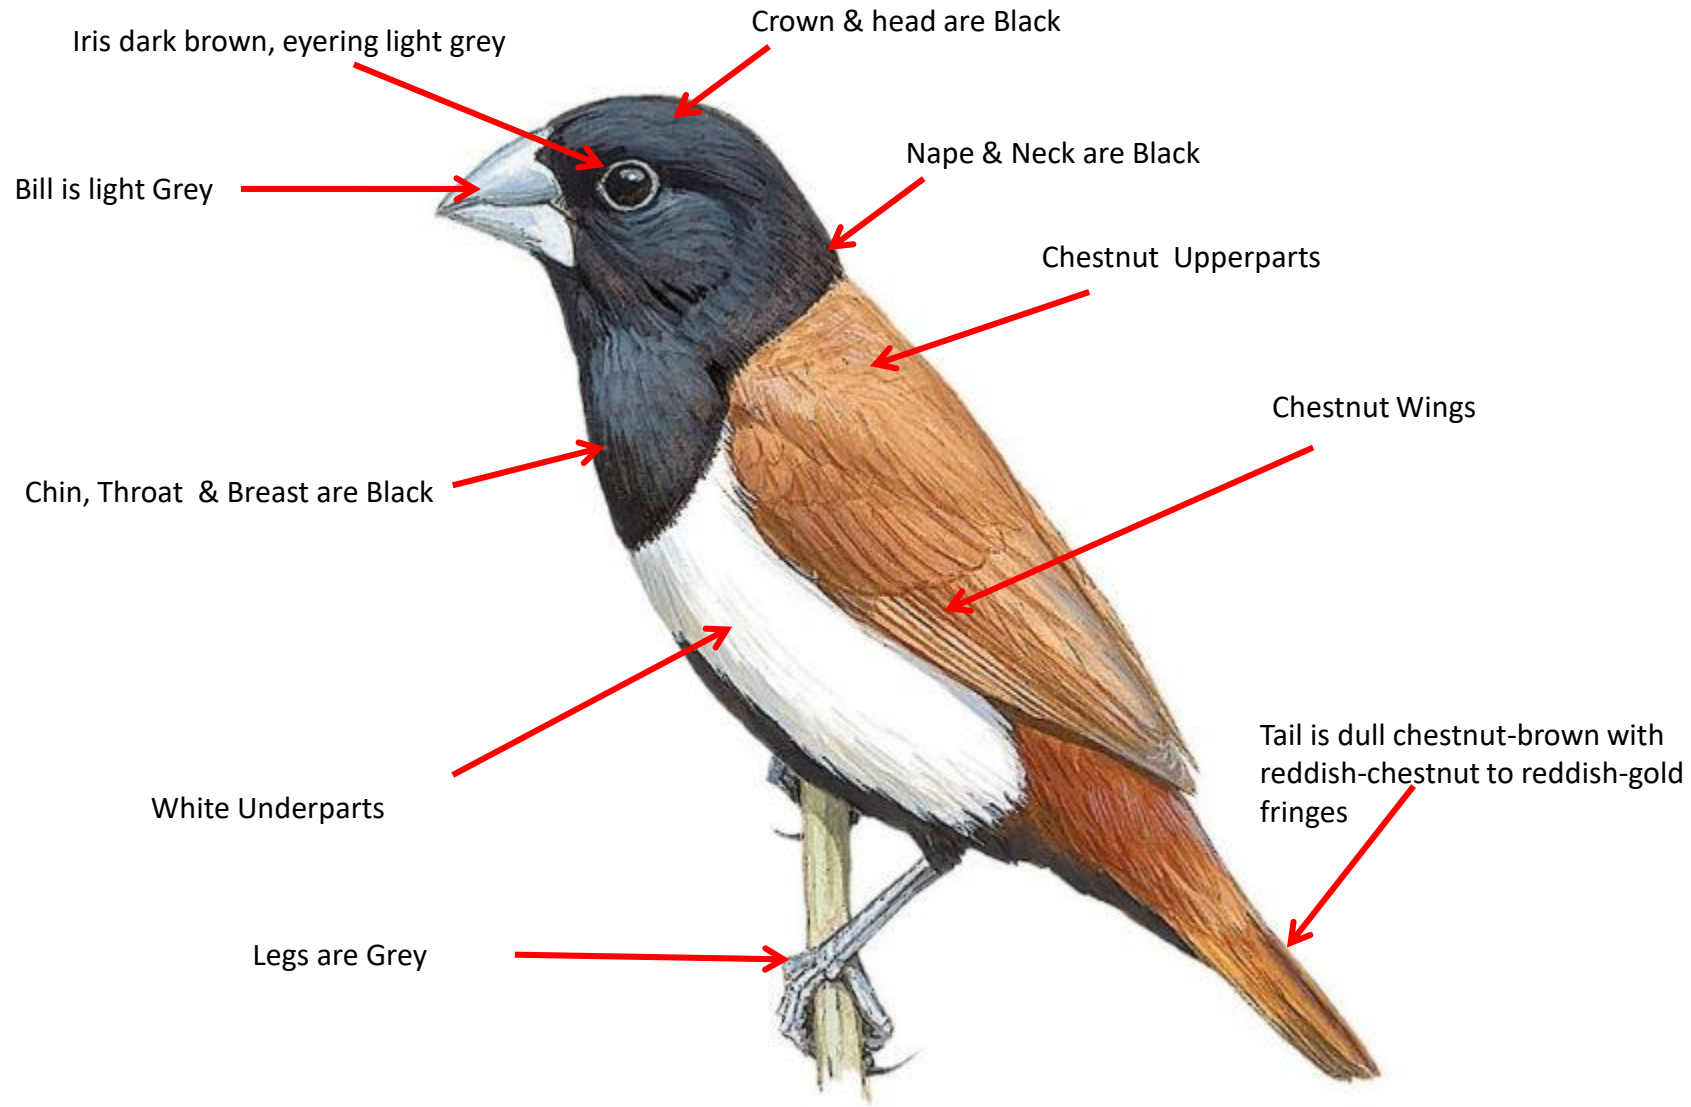

Black-headed Munia(Tricolor Munia) identification Tips

Black-headed Munia (Tricolor Munia) : *Lonchura malacca*: Resident of Peninsular India

Important id point

Both the sexes are similar

**Reference : Birds of Indian Subcontinent
Inskipp and Grimmett
www.HBW.com**

Black-throated Munia identification Tips

Black-throated Munia : *Lonchura keelrati*: Resident of Hills of South West India

Distribution

Important id point

Both the sexes are similar

Reference : **Birds of Indian Subcontinent**
Inskipp and Grimmett
www.HBW.com

Important id point

Both the sexes are similar

White-rumped Munia identification Tips

White-rumped Munia : *Lonchura punctulata* : Widespread Resident in India (Except North West)

***L. s. fumigata* – Resident of Andaman Island**

Nape & Neck are dark brown with fine pale shaft streaks

Bill is dark grey above, pale blue-grey below

Dark Brown Upperparts with fine pale shaft streaks

Chin & Throat Blackish Brown

Upperparts Blackish Brown