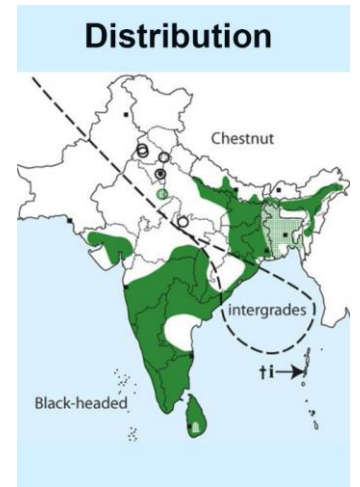

Black-headed Munia(Tricolor Munia) identification Tips

Black-headed Munia (Tricolor Munia) : *Lonchura malacca*: Resident of Peninsular India

Important id point

Both the sexes are similar

**Reference : Birds of Indian Subcontinent
Inskipp and Grimmett
www.HBW.com**

Black-throated Munia identification Tips

Black-throated Munia : *Lonchura keelrati*: Resident of Hills of South West India

Distribution

Important id point

Both the sexes are similar

Reference : **Birds of Indian Subcontinent**
Inskipp and Grimmett
www.HBW.com

Chestnut Munia identification Tips

Chestnut Munia : *Lonchura atricapilla*: Resident of North & East India

Important id point

Both the sexes are similar

Scaly-breasted Munia identification Tips

Scaly-breasted Munia : *Lonchura punctulata* : Widespread Resident in India (Except North West)

Important id point

Both the sexes are similar

White-rumped Munia identification Tips

White-rumped Munia : *Lonchura punctulata* : Widespread Resident in India (Except North West)

***L. s. fumigata* – Resident of Andaman Island**