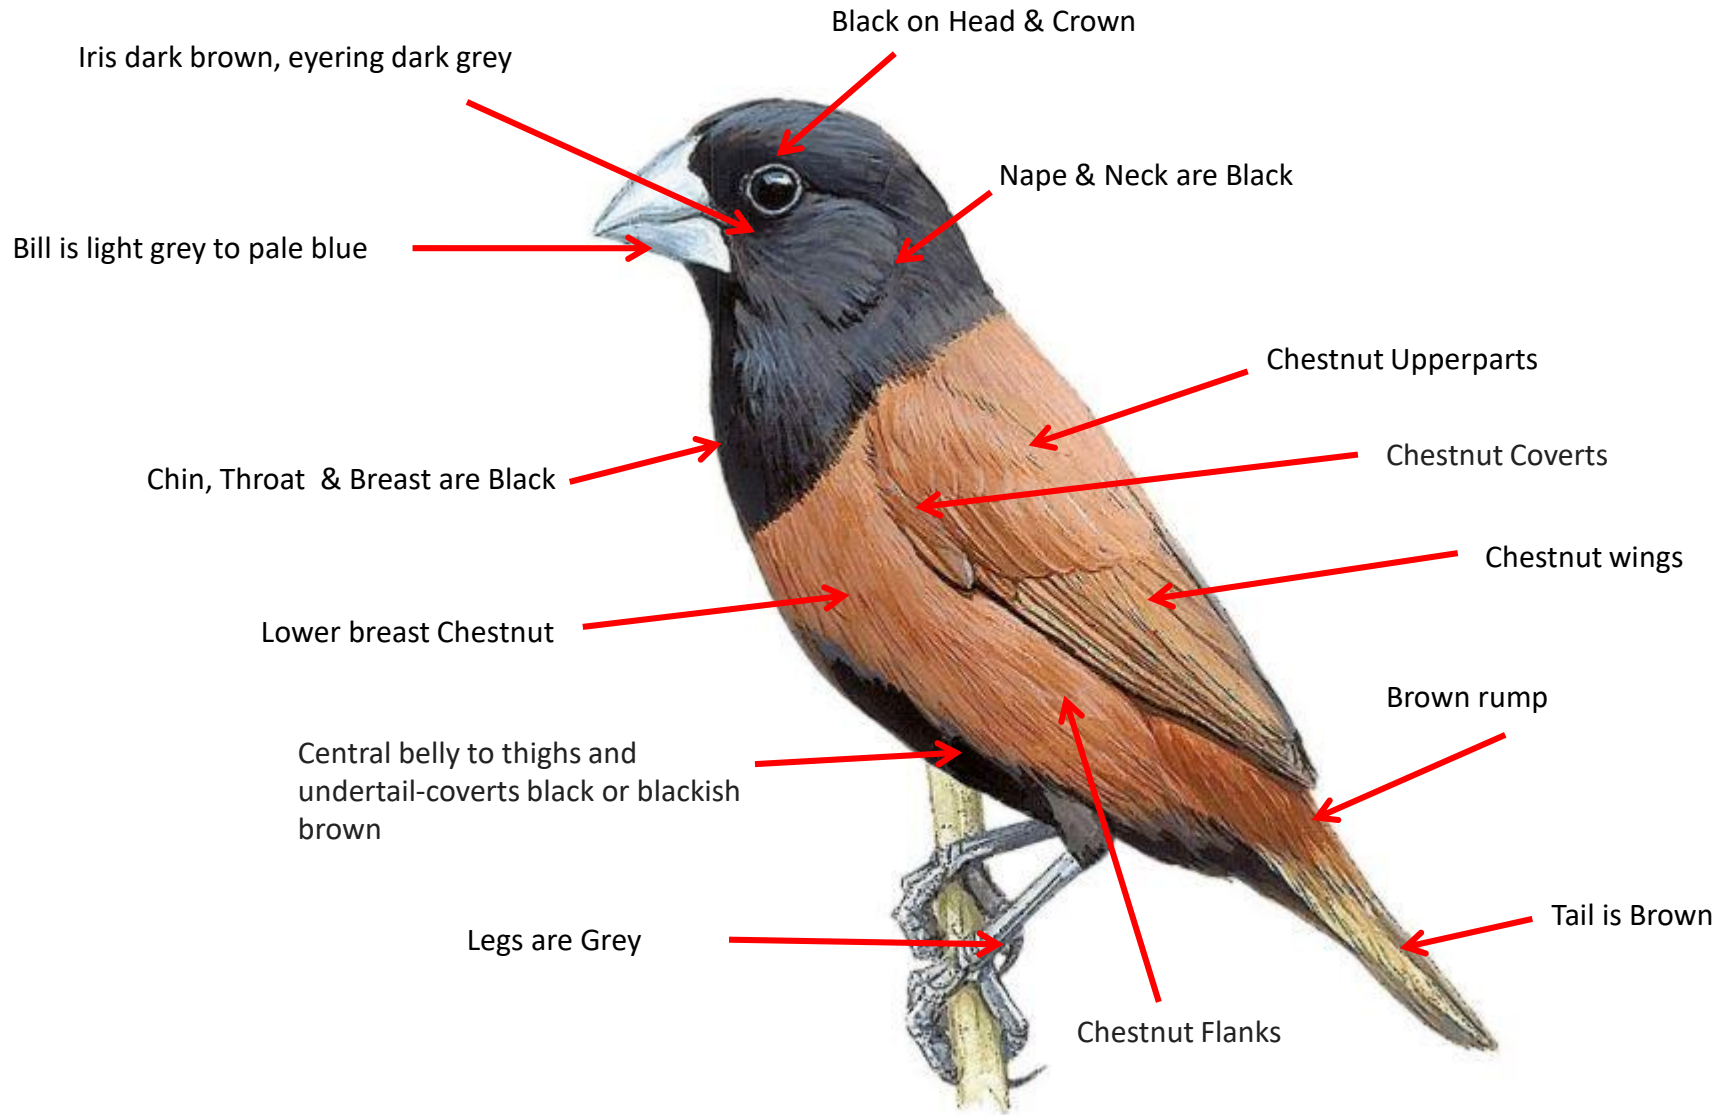

Black-headed Munia(Tricolor Munia) identification Tips

Black-headed Munia (Tricolor Munia) : *Lonchura malacca*: Resident of Peninsular India

Important id point

Both the sexes are similar

**Reference : Birds of Indian Subcontinent
Inskipp and Grimmett
www.HBW.com**

Black-throated Munia identification Tips

Black-throated Munia : *Lonchura keelrati*: Resident of Hills of South West India

Distribution

Important id point

Both the sexes are similar

Reference : **Birds of Indian Subcontinent**
Inskipp and Grimmett
www.HBW.com

Chestnut Munia identification Tips

Chestnut Munia : *Lonchura atricapilla*: Resident of North & East India

Important id point

Both the sexes are similar

Scaly-breasted Munia identification Tips

Scaly-breasted Munia : *Lonchura punctulata* : Widespread Resident in India (Except North West)

Important id point

Both the sexes are similar

White-rumped Munia identification Tips

White-rumped Munia : *Lonchura punctulata* : Widespread Resident in India (Except North West)

***L. s. fumigata* – Resident of Andaman Island**