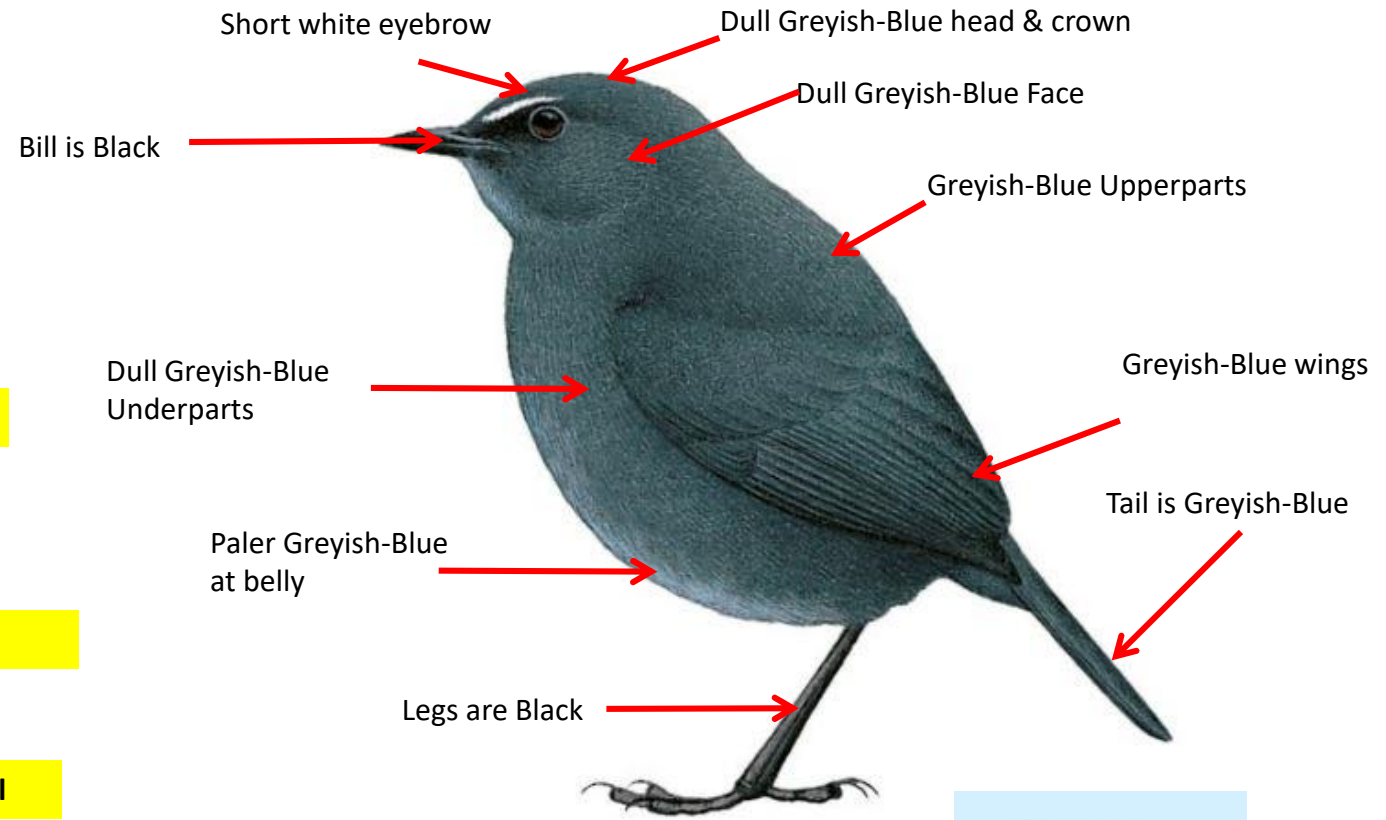

Important id point

Both the sexes are similar

Lesser Shortwing Identification Tips- *B.I.nipalensis*

Lesser Shortwing : *Barchypteryx leucophris nipalensis* : Resident of Himalayas & North East India

Reference : Birds of Indian Subcontinent
Inskipp and Grimmett
www.HBW.com
©www.ogaclicks.com

Important id point

Difference from Male

Distribution

Rusty-bellied Shortwing Identification Tips

Rusty-bellied Shortwing : *Barchypteryx hyperythra* : Resident of East Himalayas & North East India

Reference : Birds of Indian Subcontinent
Inskipp and Grimmett
www.HBW.com
©www.ogaclicks.com

Important id point
Difference from Male

White-browed Shortwing Identification Tips

White-browed Shortwing : *Barchipteryx montana* : Resident of Himalayas & North East India

Reference : Birds of Indian Subcontinent
Inskipp and Grimmett
www.HBW.com