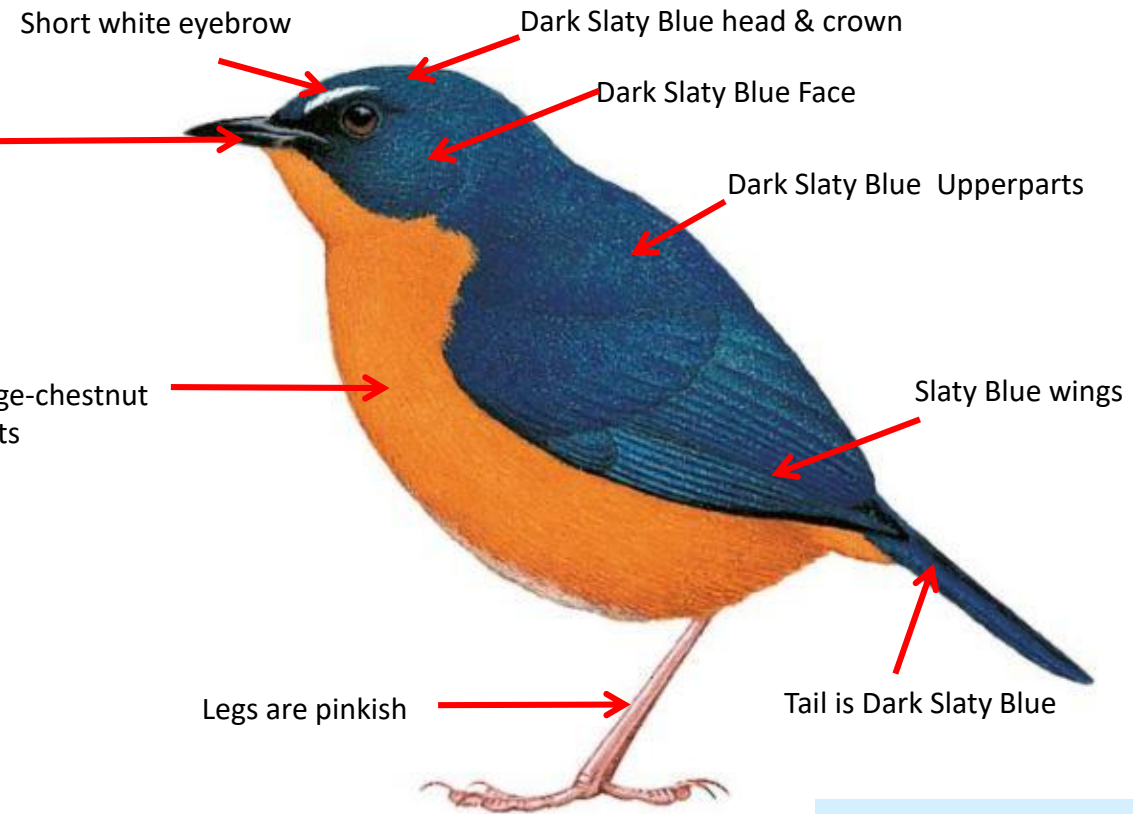

Important id point

Both the sexes are similar

Lesser Shortwing Identification Tips- *B.I.nipalensis*

Lesser Shortwing : *Barchypteryx leucophris nipalensis* : Resident of Himalayas & North East India

Reference : Birds of Indian Subcontinent
Inskipp and Grimmett
www.HBW.com
©www.ogaclicks.com

Important id point

Difference from Male

Distribution

Rusty-bellied Shortwing Identification Tips

Rusty-bellied Shortwing : *Barchypteryx hyperythra* : Resident of East Himalayas & North East India

Reference : Birds of Indian Subcontinent
Inskipp and Grimmett
www.HBW.com
©www.ogaclicks.com

Important id point
Difference from Male

White-browed Shortwing Identification Tips

White-browed Shortwing : *Barchipteryx montana* : Resident of Himalayas & North East India

Reference : Birds of Indian Subcontinent
Inskipp and Grimmett
www.HBW.com