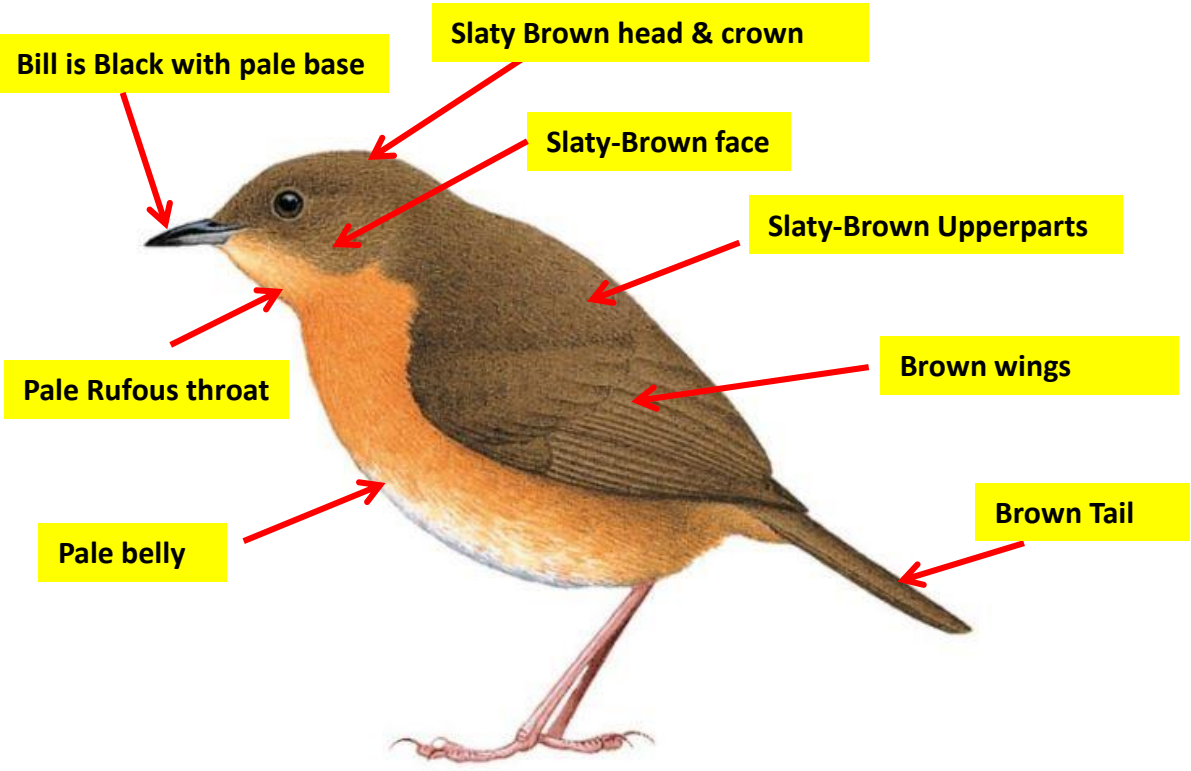

Important id point

Both the sexes are similar

Lesser Shortwing Identification Tips- *B.I.nipalensis*

Lesser Shortwing : *Barchypteryx leucophris nipalensis* : Resident of Himalayas & North East India

Reference : Birds of Indian Subcontinent
Inskipp and Grimmett
www.HBW.com
©www.ogaclicks.com

Important id point

Difference from Male

Distribution

Rusty-bellied Shortwing Identification Tips

Rusty-bellied Shortwing : *Barchypteryx hyperythra* : Resident of East Himalayas & North East India

Reference : Birds of Indian Subcontinent
Inskipp and Grimmett
www.HBW.com
©www.ogaclicks.com

Important id point
Difference from Male

White-browed Shortwing Identification Tips

White-browed Shortwing : *Barchipteryx montana* : Resident of Himalayas & North East India

Reference : Birds of Indian Subcontinent
Inskipp and Grimmett
www.HBW.com