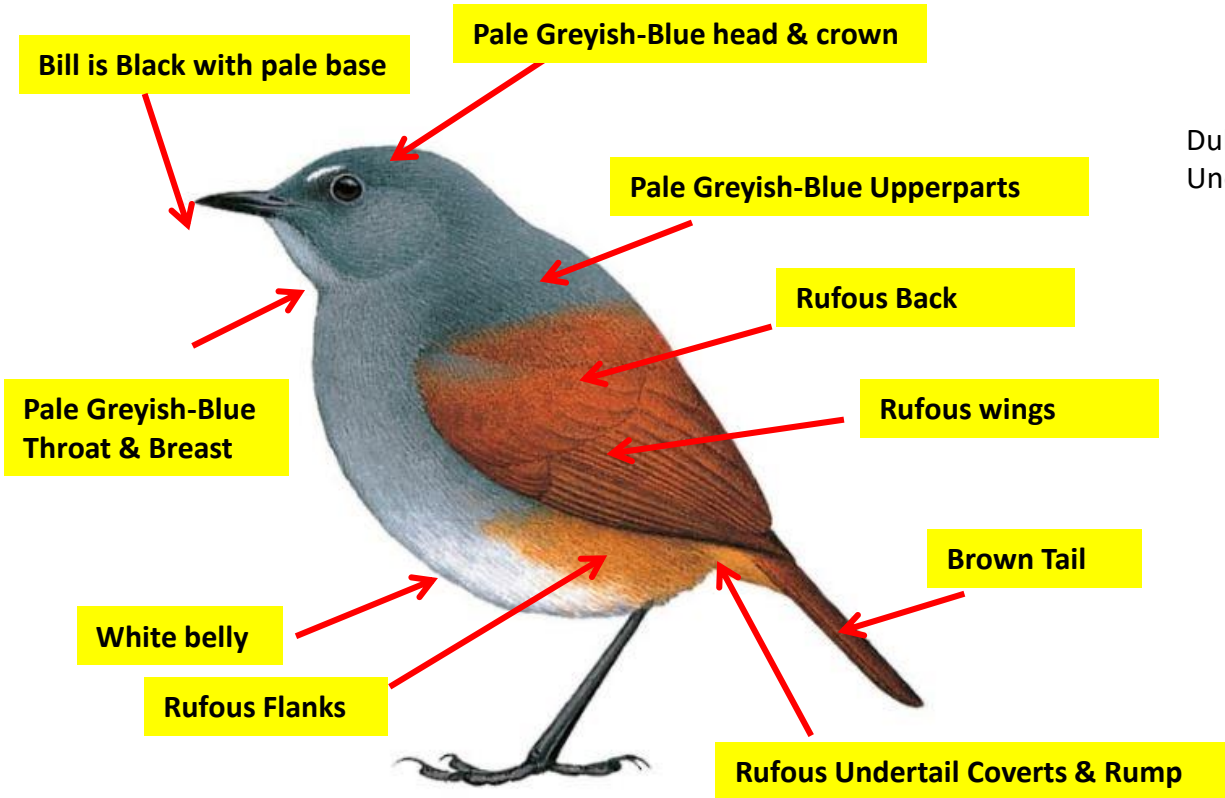

Important id point

Both the sexes are similar

Lesser Shortwing Identification Tips- *B.I.nipalensis*

Lesser Shortwing : *Barchypteryx leucophris nipalensis* : Resident of Himalayas & North East India

Reference : Birds of Indian Subcontinent
Inskipp and Grimmett
www.HBW.com
©www.ogaclicks.com

Important id point

Difference from Male

Distribution

Rusty-bellied Shortwing Identification Tips

Rusty-bellied Shortwing : *Barchypteryx hyperythra* : Resident of East Himalayas & North East India

Reference : Birds of Indian Subcontinent
Inskipp and Grimmett
www.HBW.com
©www.ogaclicks.com

Important id point
Difference from Male

White-browed Shortwing Identification Tips

White-browed Shortwing : *Barchipteryx montana* : Resident of Himalayas & North East India

Reference : Birds of Indian Subcontinent
Inskipp and Grimmett
www.HBW.com