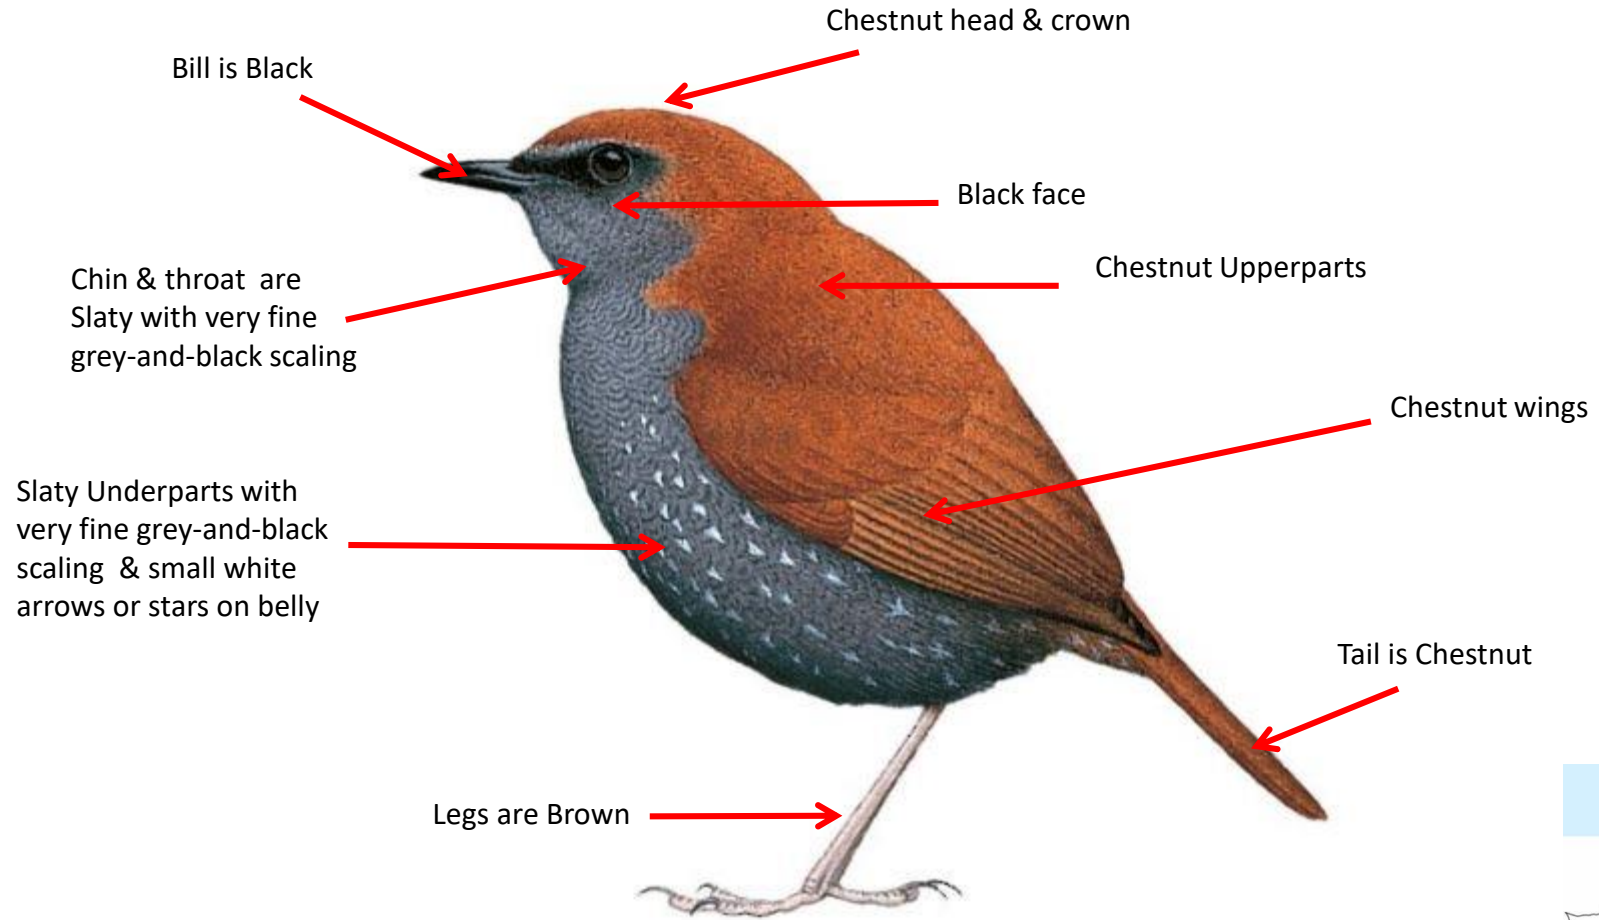

- The following pages have some identification markers for each of the Shortwings found in India
- To know more on these birds you can visit <http://ogaclicks.com/shortwing/>
- If you are interested in Coming on any of my tours or workshops please share your email id. I will keep you updated
- Mail me at ogaclicks@gmail.com
- Follow me on Instagram : **ogajanak**
- You can also call me on (91)9840119078 ,
(91) 9445219078
(91) 6369815812

List of Shortwings found in India

Sno.	Name	<i>Binomial Name</i>
1	Gould's Shortwing	<i>Brachypteryx stellate</i>
2	Lesser Shortwing	<i>Barchypteryx leucophris</i>
3	Rusty-bellied Shortwing	<i>Barchypteryx hyperythra</i>
4	White-browed Shortwing	<i>Barchypteryx montana</i>

Gould's Shortwing Identification Tips

Gould's Shortwing : *Brachypteryx stellata* : Resident of Himalayas in India

Reference : Birds of Indian Subcontinent
Inskipp and Grimmett
www.HBW.com

©www.ogaclicks.com