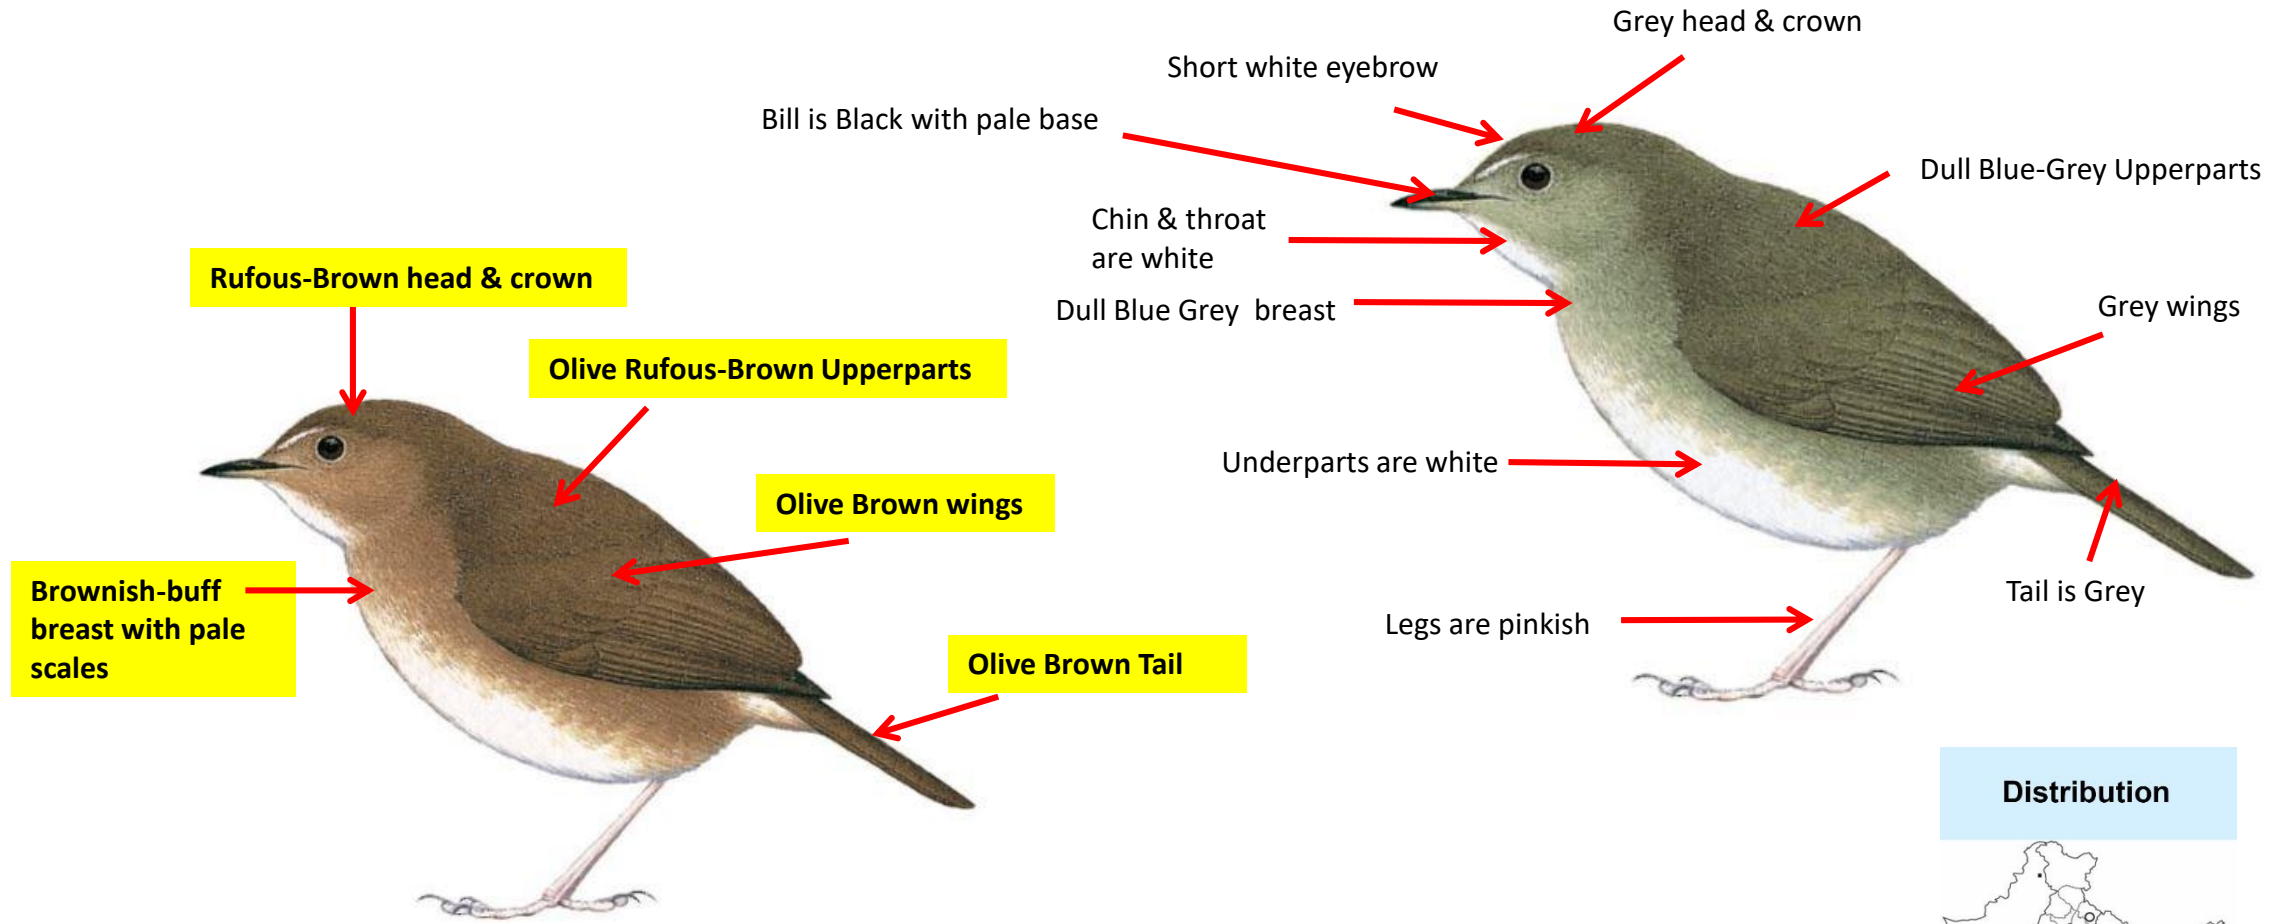

List of Shortwings found in India

Sno.	Name	<i>Binomial Name</i>
1	Gould's Shortwing	<i>Brachypteryx stellate</i>
2	Lesser Shortwing	<i>Barchypteryx leucophris</i>
3	Rusty-bellied Shortwing	<i>Barchypteryx hyperythra</i>
4	White-browed Shortwing	<i>Barchypteryx montana</i>

Gould's Shortwing Identification Tips

Gould's Shortwing : *Brachypteryx stellata* : Resident of Himalayas in India

Reference : Birds of Indian Subcontinent
Inskipp and Grimmett
www.HBW.com

©www.ogaclicks.com

Important id point

Both the sexes are similar

Lesser Shortwing Identification Tips- *B.I.nipalensis*

Lesser Shortwing : *Barchypteryx leucophris nipalensis* : Resident of Himalayas & North East India

Reference : Birds of Indian Subcontinent
Inskipp and Grimmett
www.HBW.com
©www.ogaclicks.com

Important id point

Difference from Male

Distribution

Rusty-bellied Shortwing Identification Tips

Rusty-bellied Shortwing : *Barchypteryx hyperythra* : Resident of East Himalayas & North East India

Reference : Birds of Indian Subcontinent
Inskipp and Grimmett
www.HBW.com
©www.ogaclicks.com