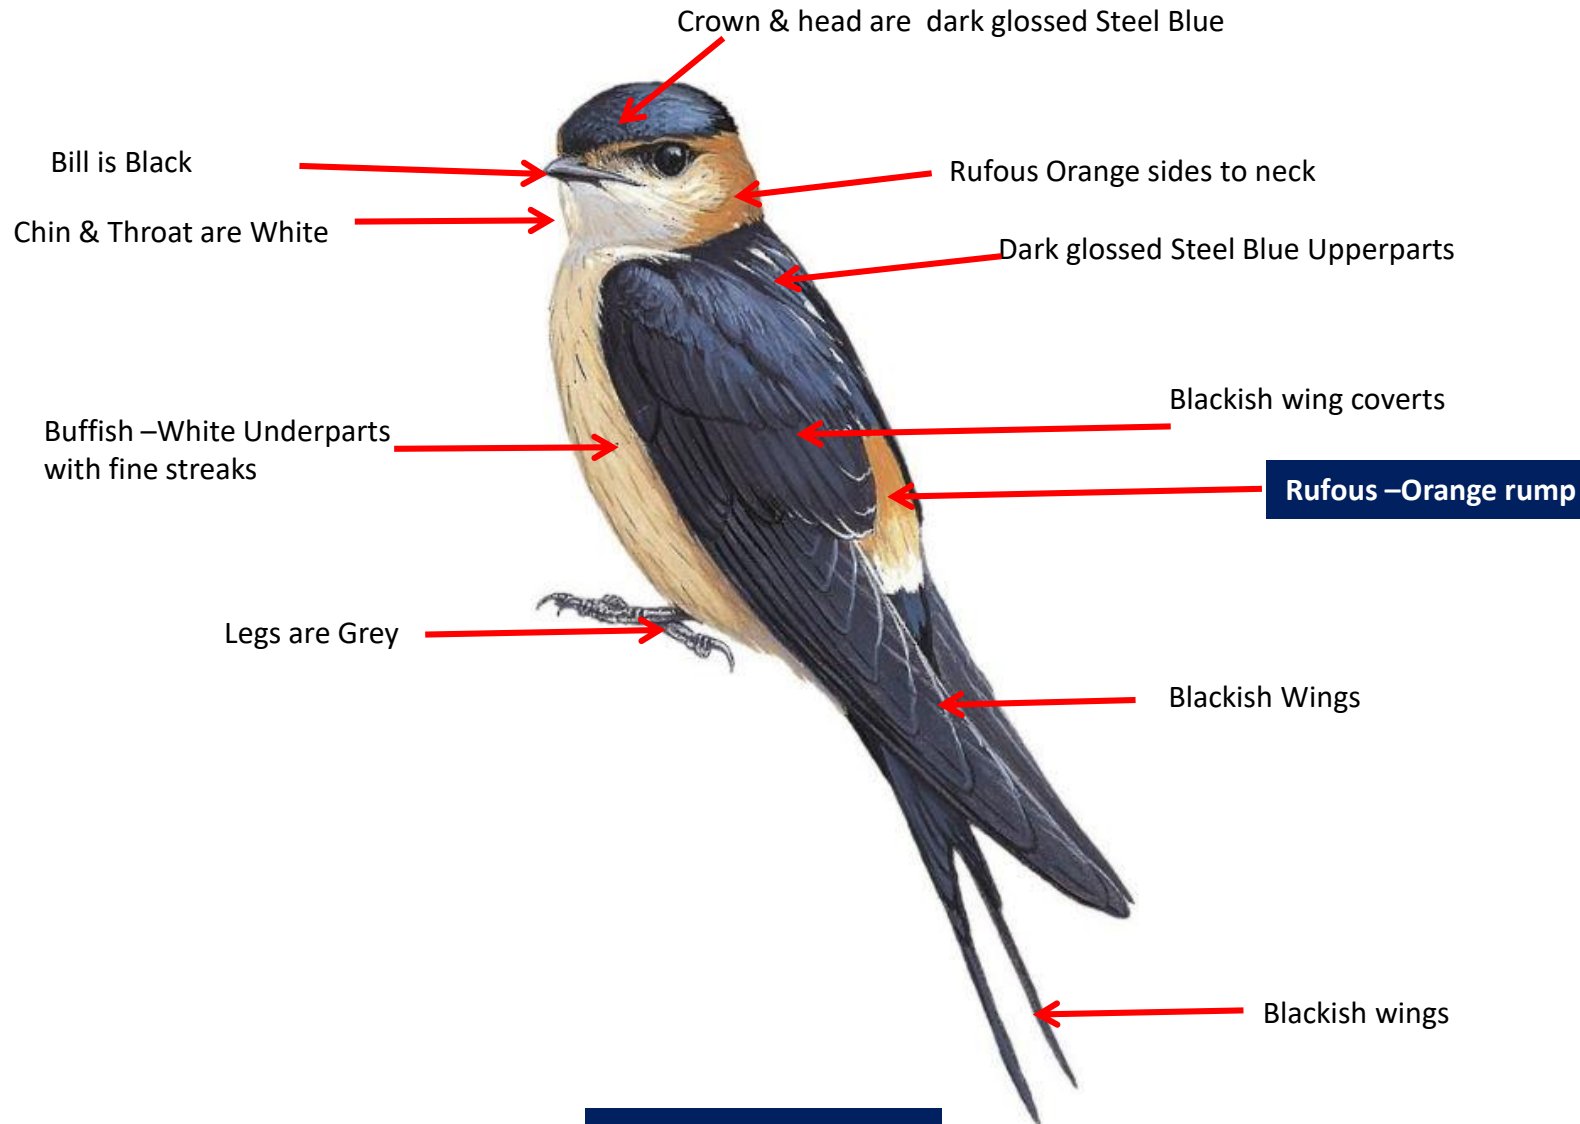

Distribution

Important id point

Both the sexes are similar

**Reference : Birds of Indian Subcontinent
Inskipp and Grimmett
www.HBW.com**

Hill Swallow identification Tips

Hill Swallow : *Hirundo domicola*: Resident of Southern Western Ghats in India

Distribution

Important id point

Both the sexes are similar

Pacific Swallow identification Tips

Pacific Swallow : *Hirundo tahitica* : Resident of Andaman Islands in India

Important id point

Both the sexes are similar

**Reference : Birds of Indian Subcontinent
Inskipp and Grimmett
www.HBW.com**

Red-rumped Swallow identification Tips

Red-rumped Swallow : *Hirundo daurica* : Widespread resident & winter visitor in India

Striated Swallow identification Tips

Striated Swallow : *Cecropis striolata* : Resident of hills of North East India

Important id point

Both the sexes are similar

**Reference : Birds of Indian Subcontinent
Inskipp and Grimmett
www.HBW.com**