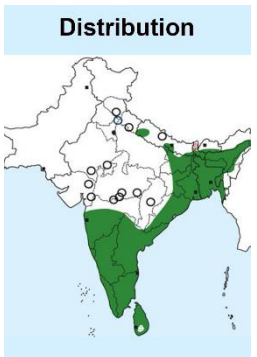

Striated Swallow identification Tips

Striated Swallow : *Cecropis striolata* : Resident of hills of North East India

Important id point

Both the sexes are similar

**Reference : Birds of Indian Subcontinent
Inskipp and Grimmett
www.HBW.com**

Wire-tailed Swallow identification Tips

Wire-tailed Swallow : *Hirundo smithii* : Resident of Himalayas India

Distribution

Important id point

Both the sexes are similar

Swallow identification Tips

Sno.	Name	Forehead	Crown	Chin & Throat	Breast	Others
1	Barn Swallow	Chestnut	Steel Blue	Chestnut	Steel Blue	
2	Hill Swallow	Rufous	Dark glossed Greenish	Rufous	Rufous	
3	Pacific Swallow	Rufous	Steel Blue	Rufous	Rufous	Found in Andaman
4	Red-rumped Swallow	Steel Blue	Steel Blue	White	White	Red Rump
5	Streak-throated Swallow	Chestnut with Streaks	Chestnut with Streaks	White with Streaks	White with Streaks	Streaking up to Breast only
6	Striated Swallow	Steel Blue	Steel Blue	White with Streaks	White with Streaks	Heavily Streaked Underparts
7	Wire-tailed Swallow	Chestnut	Chestnut	White	White	Long Streamers on tail

WOODSWALLOWS

Ashy Woodswallow identification Tips

Ashy Woodswallow : *Artamus fuscus* : Resident of East, South East & penninsular India

Important id point

Both the sexes are similar

**Reference : Birds of Indian Subcontinent
Inskipp and Grimmett
www.HBW.com**