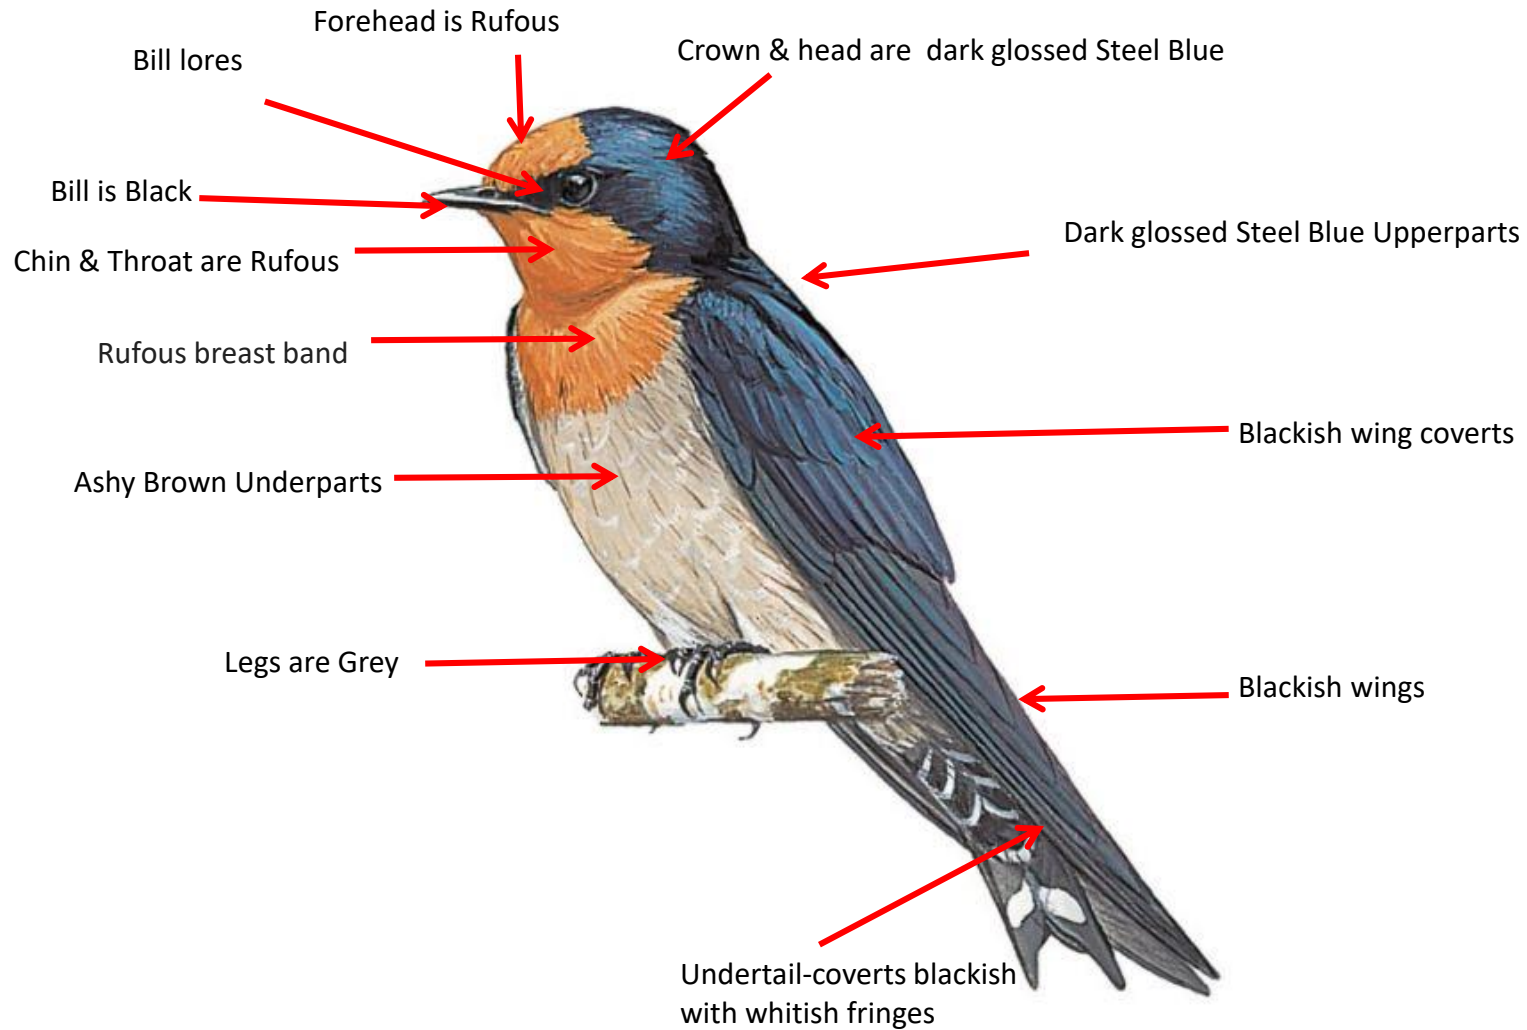

Distribution

Important id point

Both the sexes are similar

**Reference : Birds of Indian Subcontinent
Inskipp and Grimmett
www.HBW.com**

Hill Swallow identification Tips

Hill Swallow : *Hirundo domicola*: Resident of Southern Western Ghats in India

Distribution

Important id point

Both the sexes are similar

Pacific Swallow identification Tips

Pacific Swallow : *Hirundo tahitica* : Resident of Andaman Islands in India

Important id point

Both the sexes are similar

**Reference : Birds of Indian Subcontinent
Inskipp and Grimmett
www.HBW.com**

Red-rumped Swallow identification Tips

Red-rumped Swallow : *Hirundo daurica* : Widespread resident & winter visitor in India

Striated Swallow identification Tips

Striated Swallow : *Cecropis striolata* : Resident of hills of North East India

Important id point

Both the sexes are similar

**Reference : Birds of Indian Subcontinent
Inskipp and Grimmett
www.HBW.com**