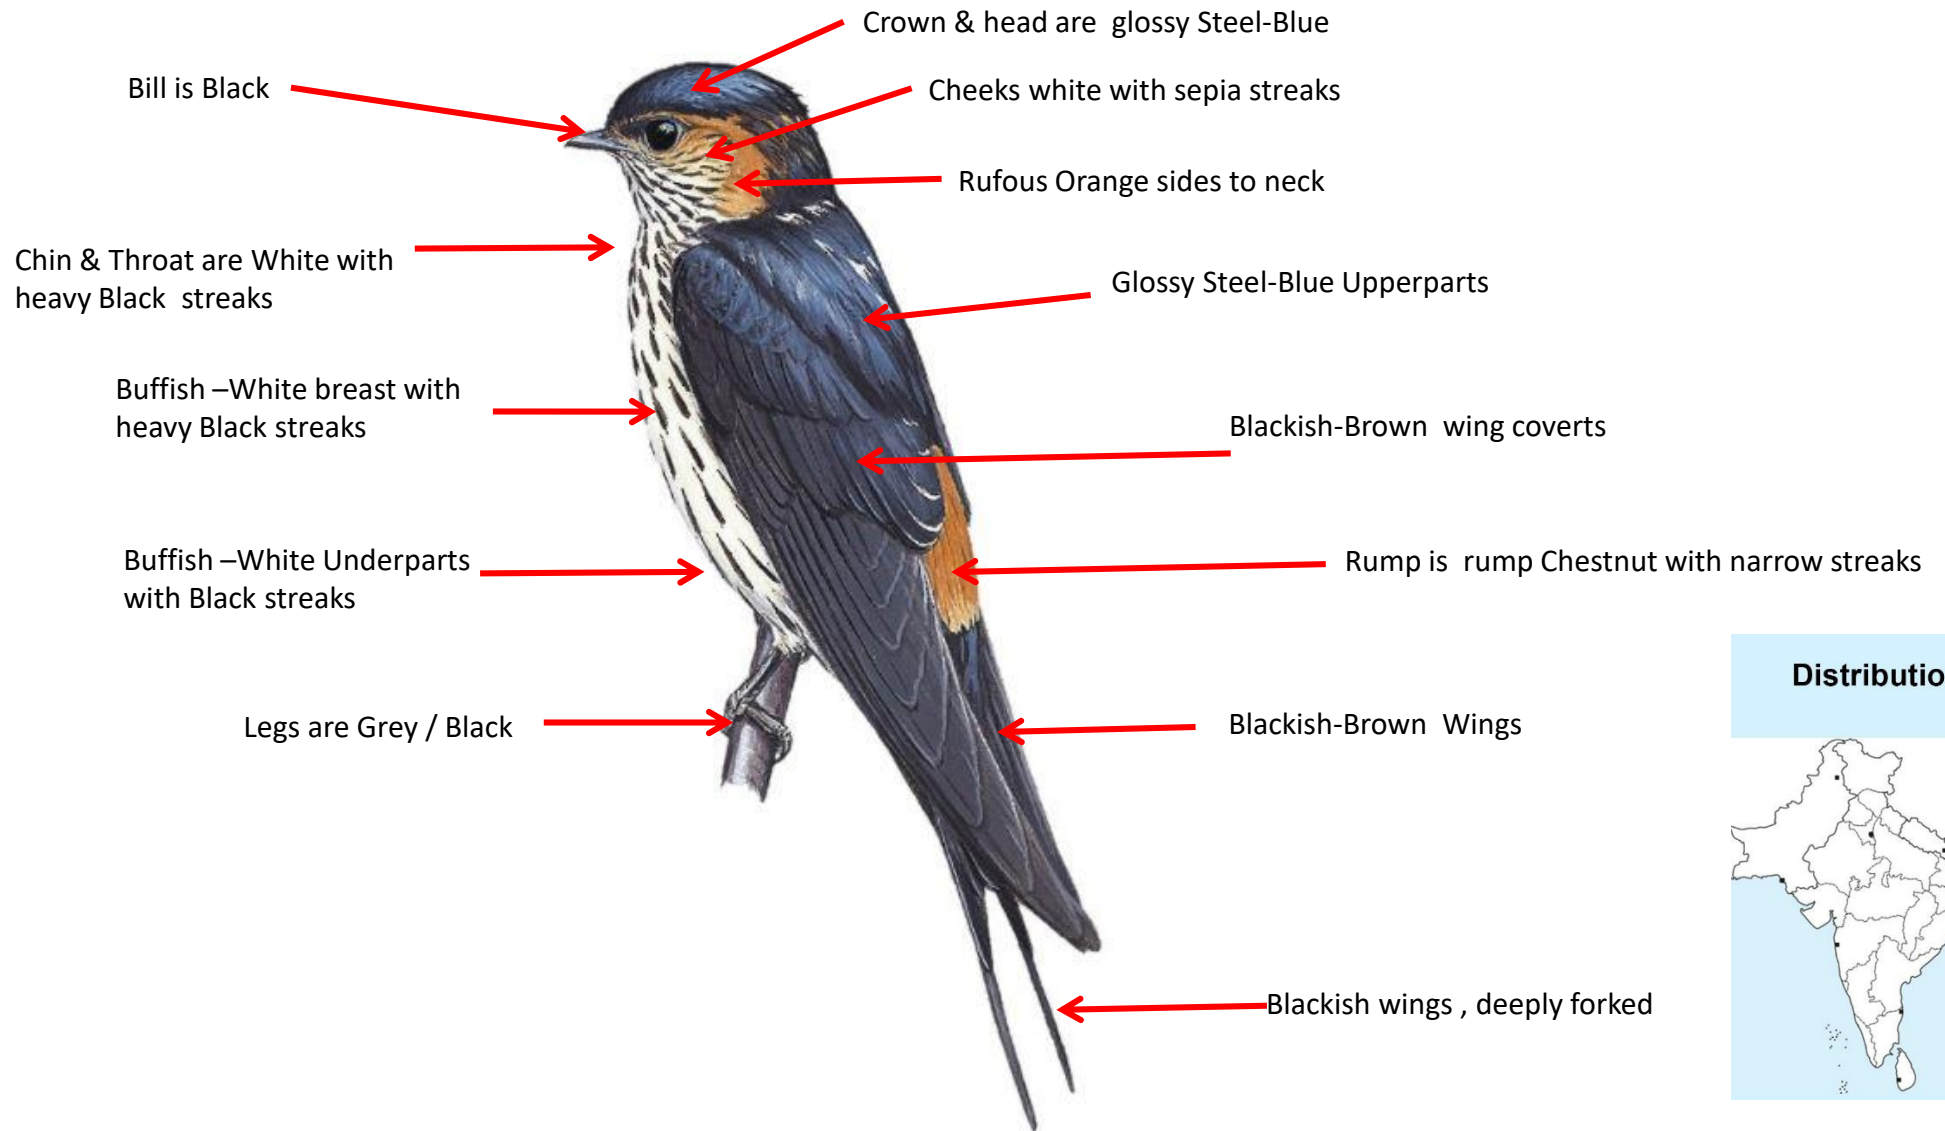

Distribution

Important id point

Both the sexes are similar

Pacific Swallow identification Tips

Pacific Swallow : *Hirundo tahitica* : Resident of Andaman Islands in India

Important id point

Both the sexes are similar

**Reference : Birds of Indian Subcontinent
Inskipp and Grimmett
www.HBW.com**

Red-rumped Swallow identification Tips

Red-rumped Swallow : *Hirundo daurica* : Widespread resident & winter visitor in India

Streak-throated Swallow identification Tips

Streak-throated Swallow : *Petrochelidon fluvicola*: Widespread resident in India

Important id point

Both the sexes are similar

**Reference : Birds of Indian Subcontinent
Inskipp and Grimmett
www.HBW.com**

Striated Swallow identification Tips

Striated Swallow : *Cecropis striolata* : Resident of hills of North East India

Important id point

Both the sexes are similar

**Reference : Birds of Indian Subcontinent
Inskipp and Grimmett
www.HBW.com**