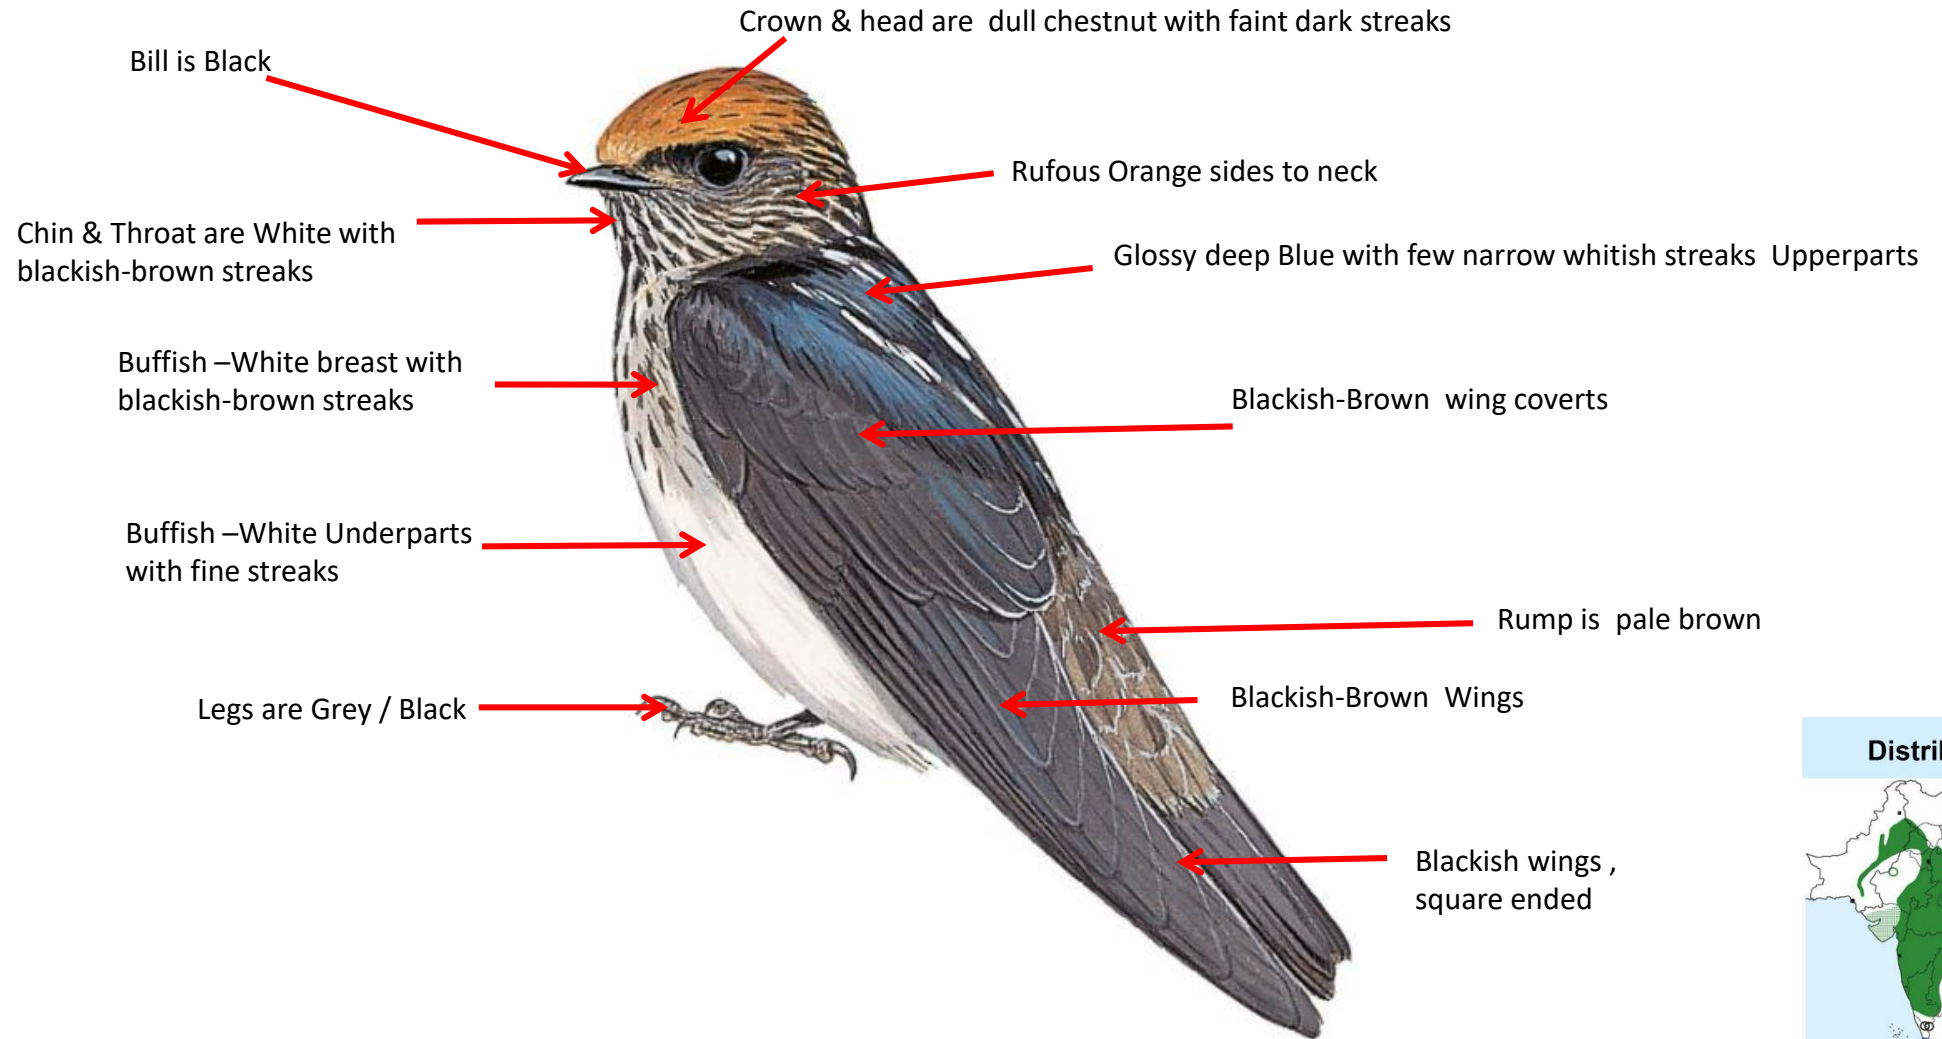

Distribution

Important id point

Both the sexes are similar

Pacific Swallow identification Tips

Pacific Swallow : *Hirundo tahitica* : Resident of Andaman Islands in India

Important id point

Both the sexes are similar

**Reference : Birds of Indian Subcontinent
Inskipp and Grimmett
www.HBW.com**

Red-rumped Swallow identification Tips

Red-rumped Swallow : *Hirundo daurica* : Widespread resident & winter visitor in India

Streak-throated Swallow identification Tips

Streak-throated Swallow : *Petrochelidon fluvicola*: Widespread resident in India

Important id point

Both the sexes are similar

**Reference : Birds of Indian Subcontinent
Inskipp and Grimmett
www.HBW.com**

Striated Swallow identification Tips

Striated Swallow : *Cecropis striolata* : Resident of hills of North East India

Important id point

Both the sexes are similar

**Reference : Birds of Indian Subcontinent
Inskipp and Grimmett
www.HBW.com**