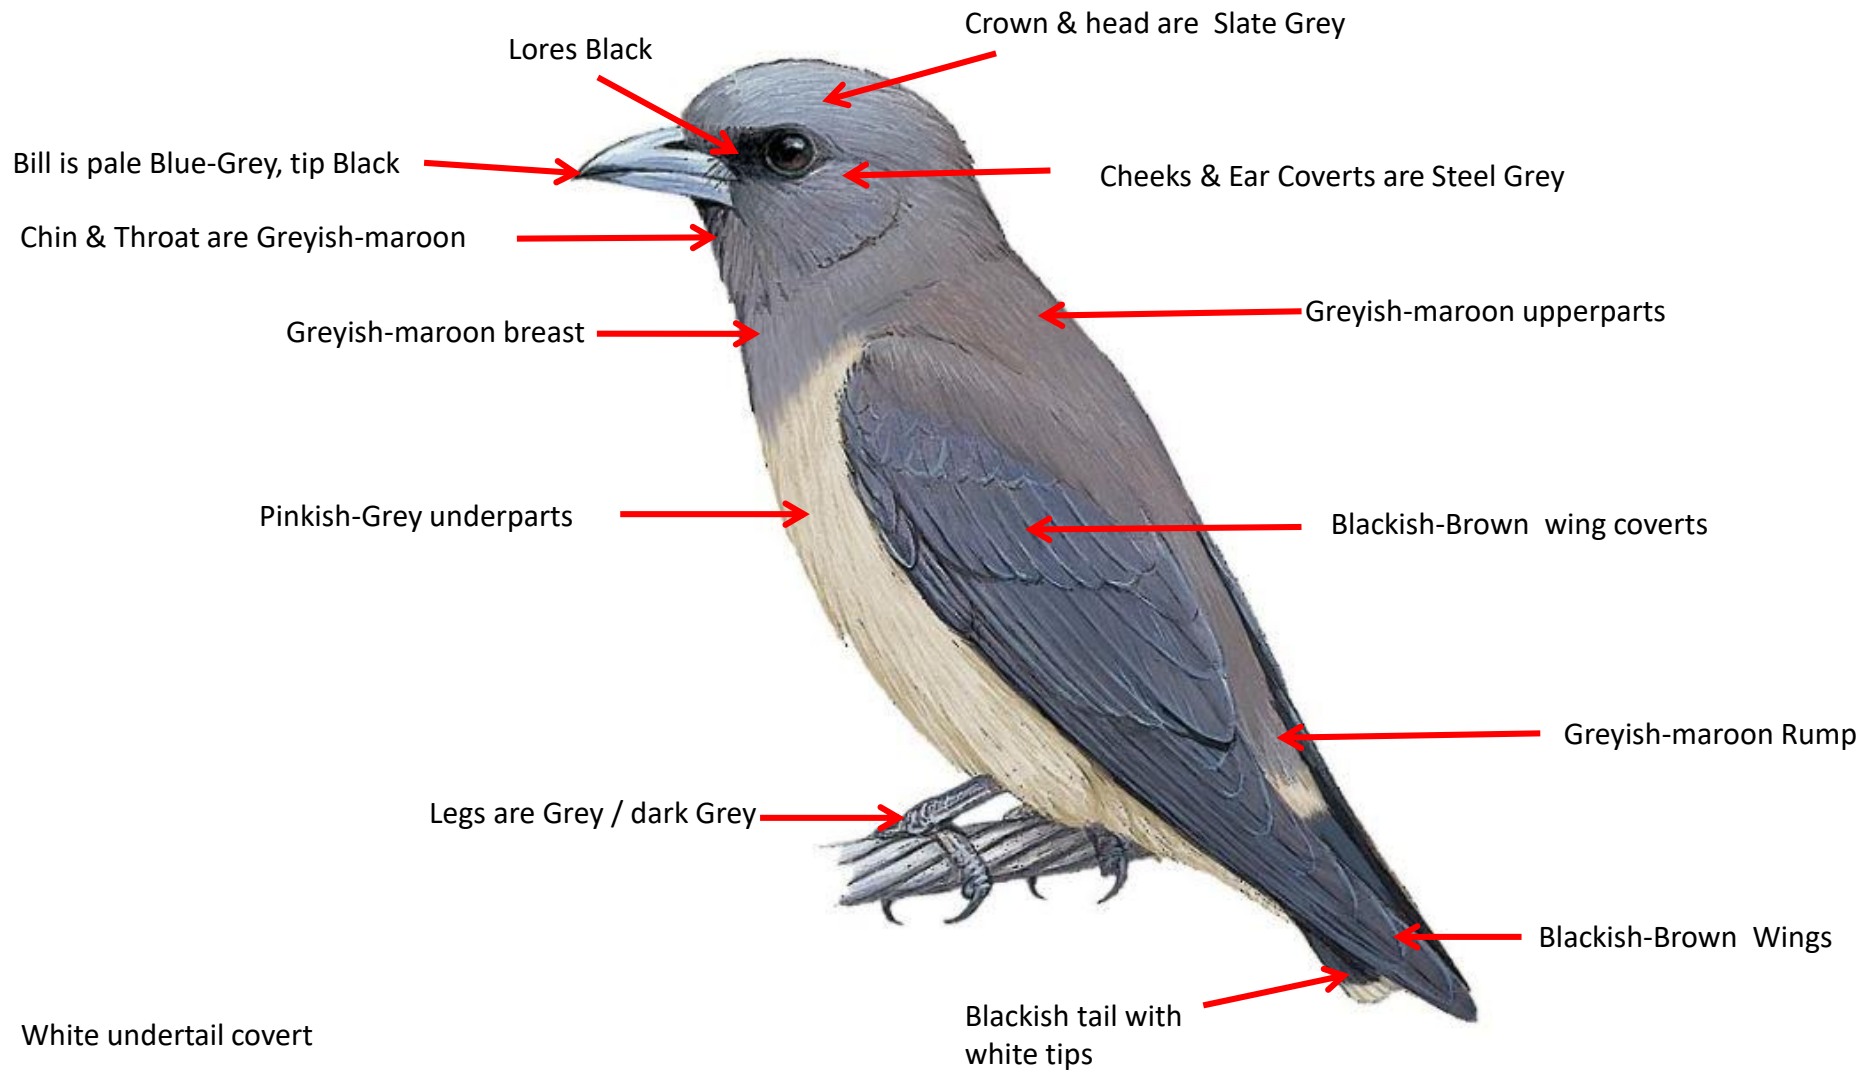

Streak-throated Swallow identification Tips

Streak-throated Swallow : *Petrochelidon fluvicola*: Widespread resident in India

Important id point

Both the sexes are similar

**Reference : Birds of Indian Subcontinent
Inskipp and Grimmett
www.HBW.com**

Striated Swallow identification Tips

Striated Swallow : *Cecropis striolata* : Resident of hills of North East India

Important id point

Both the sexes are similar

**Reference : Birds of Indian Subcontinent
Inskipp and Grimmett
www.HBW.com**

Wire-tailed Swallow identification Tips

Wire-tailed Swallow : *Hirundo smithii* : Resident of Himalayas India

Distribution

Important id point

Both the sexes are similar

Swallow identification Tips

Sno.	Name	Forehead	Crown	Chin & Throat	Breast	Others
1	Barn Swallow	Chestnut	Steel Blue	Chestnut	Steel Blue	
2	Hill Swallow	Rufous	Dark glossed Greenish	Rufous	Rufous	
3	Pacific Swallow	Rufous	Steel Blue	Rufous	Rufous	Found in Andaman
4	Red-rumped Swallow	Steel Blue	Steel Blue	White	White	Red Rump
5	Streak-throated Swallow	Chestnut with Streaks	Chestnut with Streaks	White with Streaks	White with Streaks	Streaking up to Breast only
6	Striated Swallow	Steel Blue	Steel Blue	White with Streaks	White with Streaks	Heavily Streaked Underparts
7	Wire-tailed Swallow	Chestnut	Chestnut	White	White	Long Streamers on tail

WOODSWALLOWS

Ashy Woodswallow identification Tips

Ashy Woodswallow : *Artamus fuscus* : Resident of East, South East & penninsular India

Important id point

Both the sexes are similar

**Reference : Birds of Indian Subcontinent
Inskipp and Grimmett
www.HBW.com**