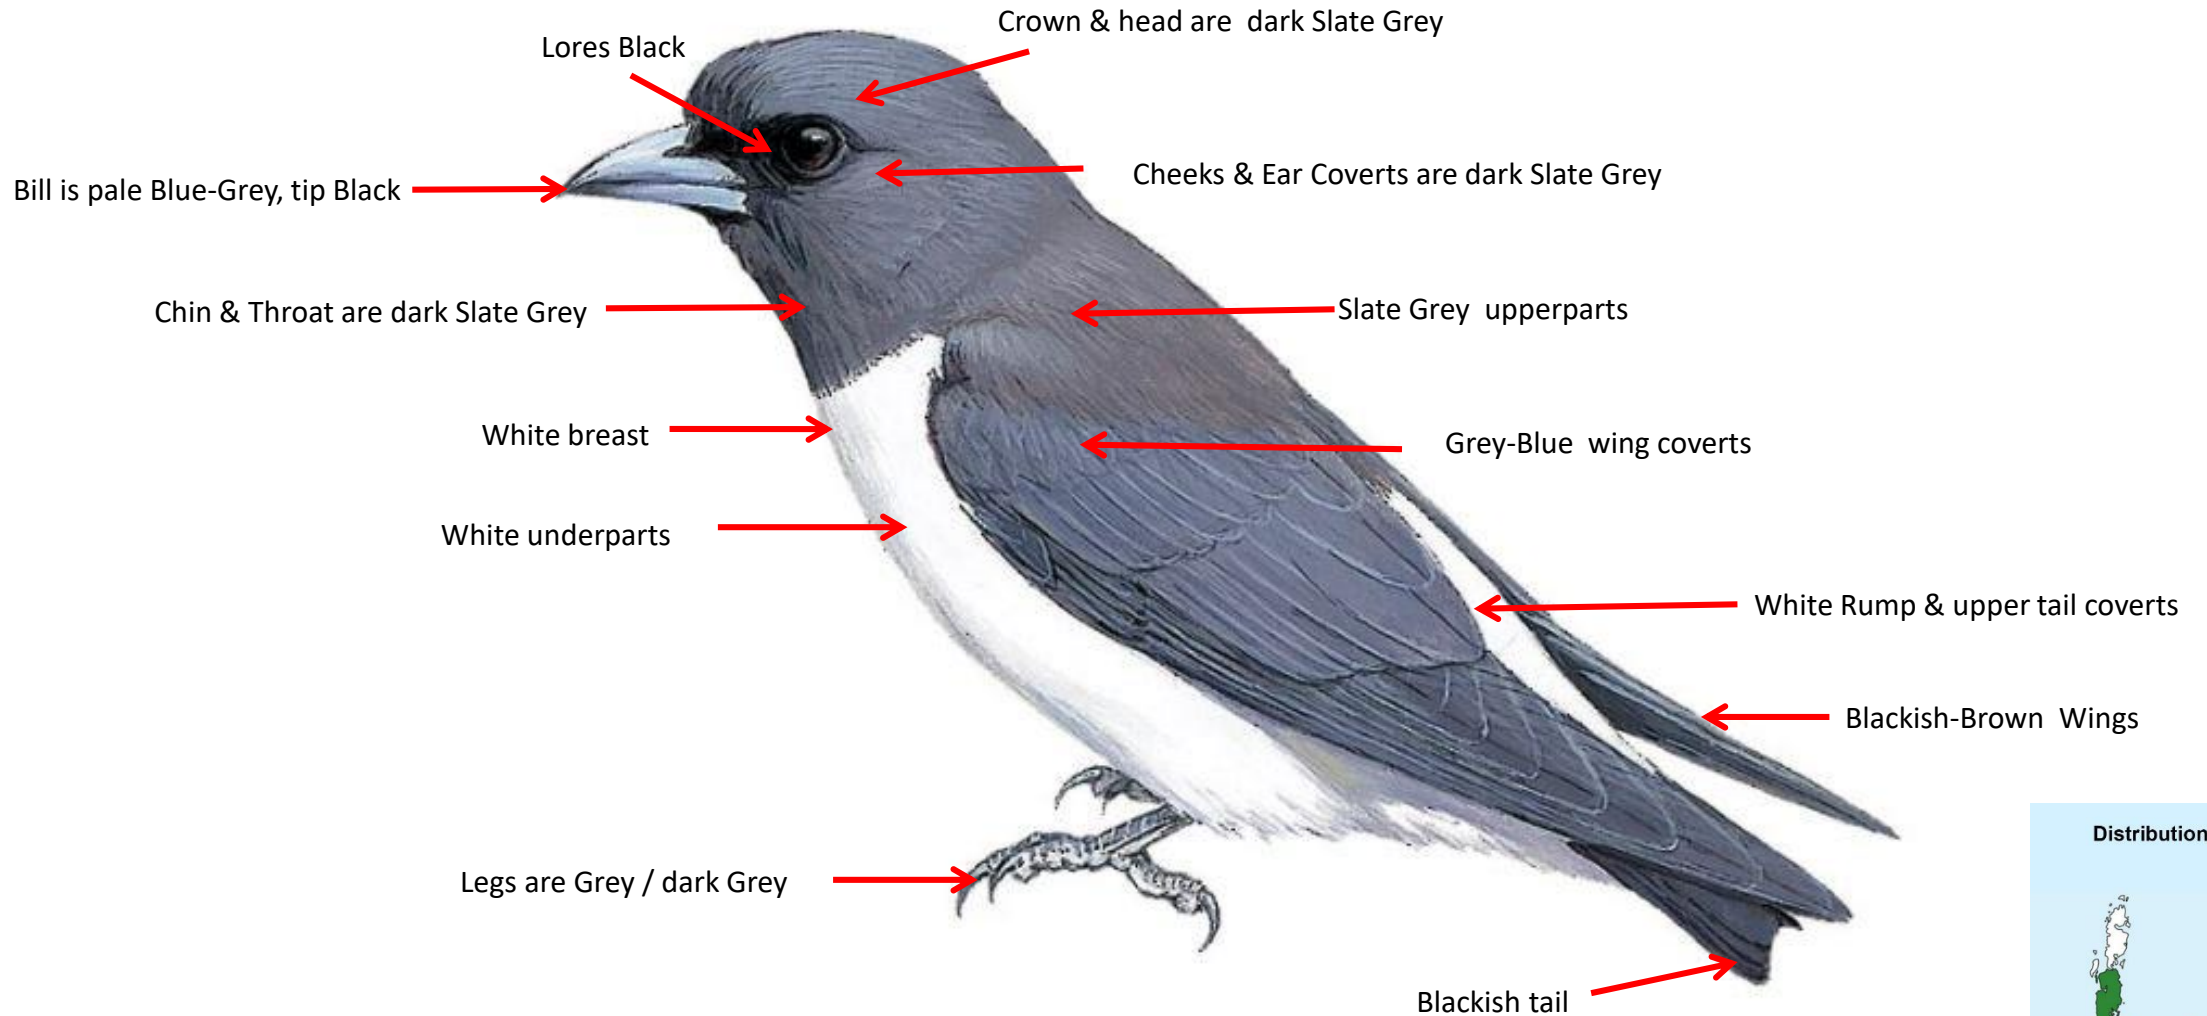

White-breasted Woodswallow identification Tips

White-breasted Woodswallow : *Artamus leucorhynchus* : Resident of Andaman Islands in India

Important id point

Both the sexes are similar