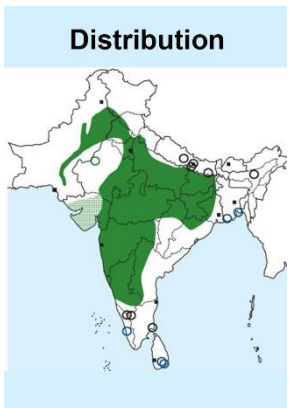

Streak-throated Swallow identification Tips

Streak-throated Swallow : *Petrochelidon fluvicola*: Widespread resident in India

Important id point

Both the sexes are similar

**Reference : Birds of Indian Subcontinent
Inskipp and Grimmett
www.HBW.com**