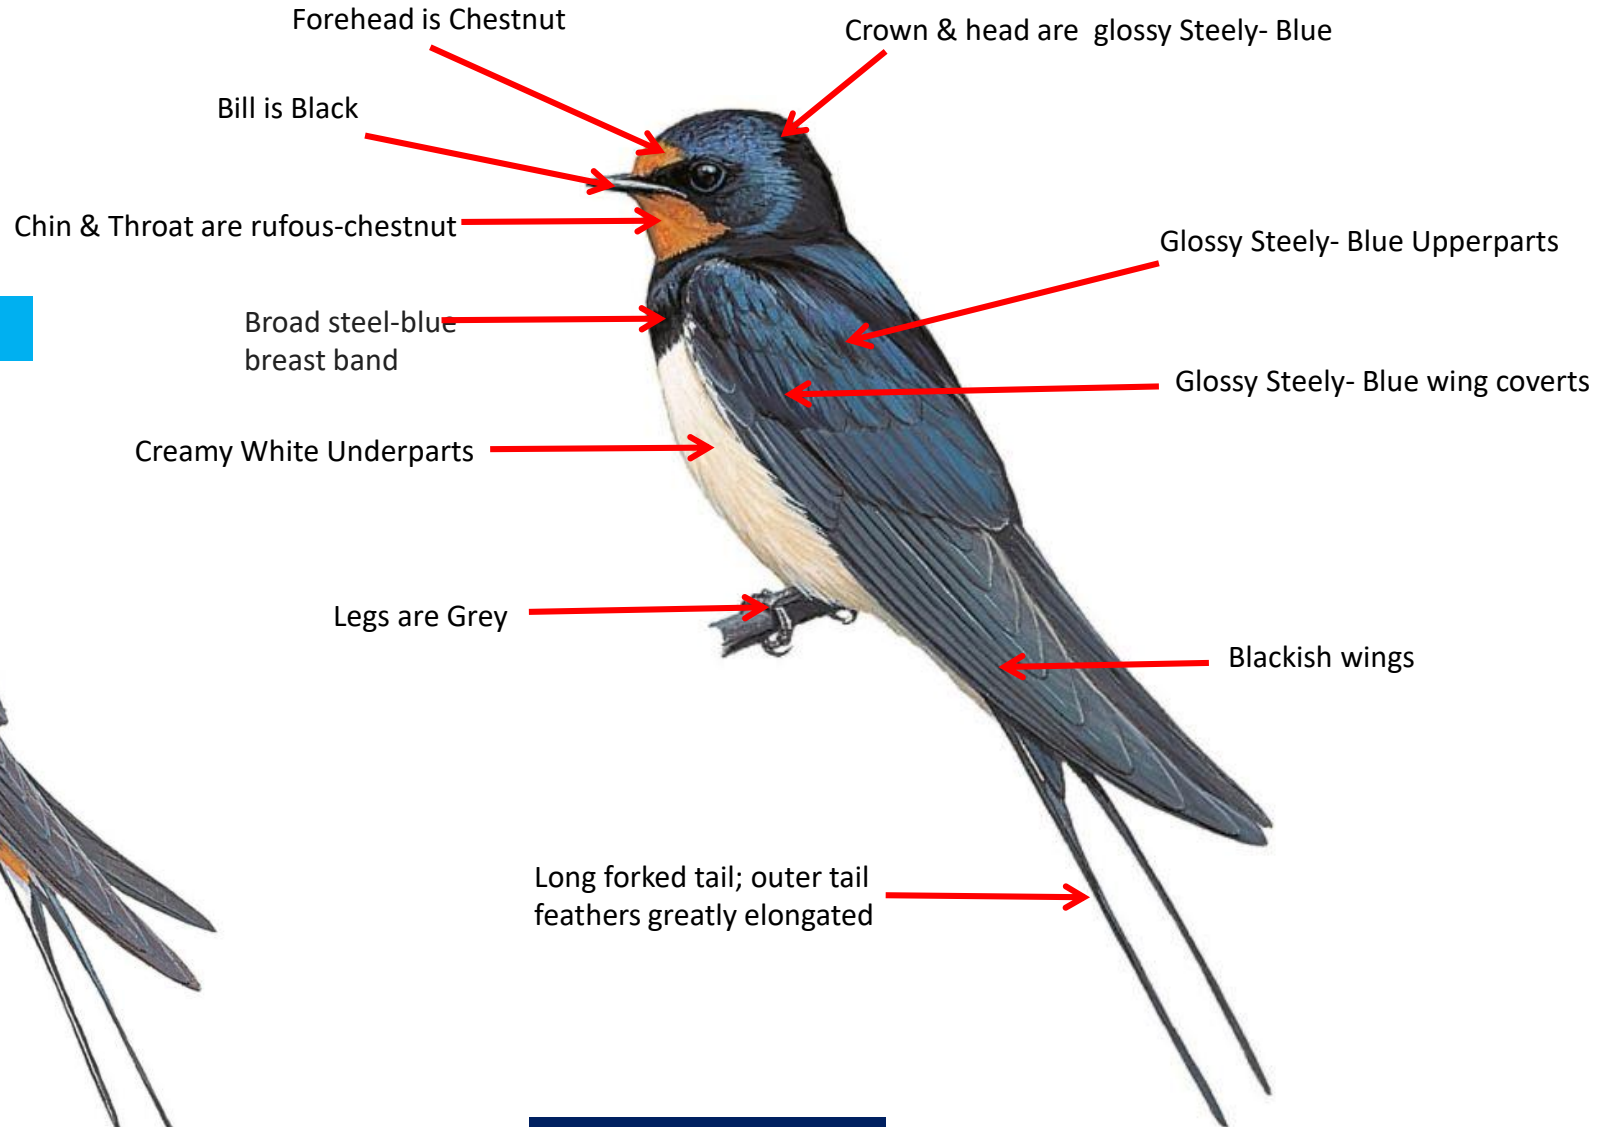

List of Swallows & Woodswallows found in India

Sno.	Name	Binomial Name
Swallows		
1	Barn Swallow	<i>Hirundo rustica</i>
2	Hill Swallow	<i>Hirundo domicola</i>
3	Pacific Swallow	<i>Hirundo tahitica</i>
4	Red-rumped Swallow	<i>Hirundo daurica</i>
5	Streak-throated Swallow	<i>Petrochelidon fluvicola</i>
6	Striated Swallow	<i>Cecropis striolata</i>
7	Wire-tailed Swallow	<i>Hirundo smithii</i>
Woodswallows		
1	Ashy Woodswallow	<i>Artamus fuscus</i>
2	White-breasted Woodswallow	<i>Artamus leucorynchus</i>

SWALLOWS

Barn Swallow identification Tips

Barn Swallow : *Hirundo rustica* : Breeds in Himalayas & North East ; widespread winter visitor in India

***H. r. tytleri*- Winters in E India**

Rufous Chestnut Underparts

Distribution

Important id point

Both the sexes are similar

Pacific Swallow identification Tips

Pacific Swallow : *Hirundo tahitica* : Resident of Andaman Islands in India

Important id point

Both the sexes are similar

Striated Swallow identification Tips

Striated Swallow : *Cecropis striolata* : Resident of hills of North East India

Important id point

Both the sexes are similar

**Reference : Birds of Indian Subcontinent
Inskipp and Grimmett
www.HBW.com**