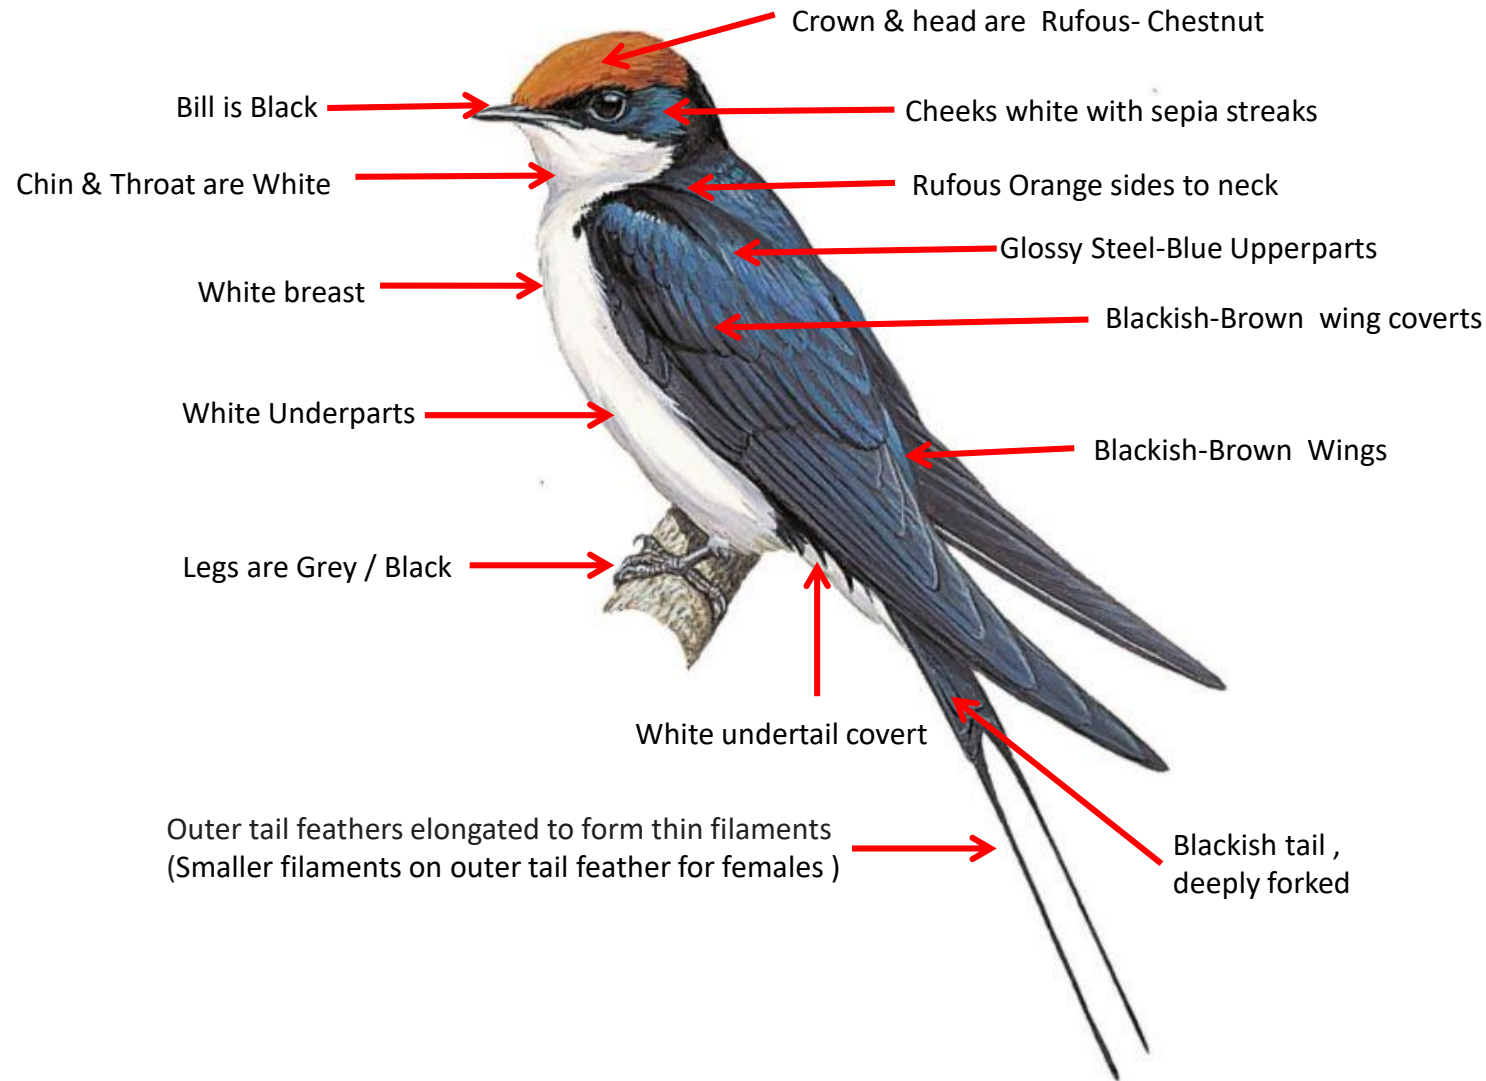

**Reference : Birds of Indian Subcontinent
Inskipp and Grimmett
www.HBW.com**

Red-rumped Swallow identification Tips

Red-rumped Swallow : *Hirundo daurica* : Widespread resident & winter visitor in India

Streak-throated Swallow identification Tips

Streak-throated Swallow : *Petrochelidon fluvicola*: Widespread resident in India

Important id point

Both the sexes are similar

**Reference : Birds of Indian Subcontinent
Inskipp and Grimmett
www.HBW.com**

Striated Swallow identification Tips

Striated Swallow : *Cecropis striolata* : Resident of hills of North East India

Important id point

Both the sexes are similar

**Reference : Birds of Indian Subcontinent
Inskipp and Grimmett
www.HBW.com**

Wire-tailed Swallow identification Tips

Wire-tailed Swallow : *Hirundo smithii* : Resident of Himalayas India

Distribution

Important id point

Both the sexes are similar

Swallow identification Tips

Sno.	Name	Forehead	Crown	Chin & Throat	Breast	Others
1	Barn Swallow	Chestnut	Steel Blue	Chestnut	Steel Blue	
2	Hill Swallow	Rufous	Dark glossed Greenish	Rufous	Rufous	
3	Pacific Swallow	Rufous	Steel Blue	Rufous	Rufous	Found in Andaman
4	Red-rumped Swallow	Steel Blue	Steel Blue	White	White	Red Rump
5	Streak-throated Swallow	Chestnut with Streaks	Chestnut with Streaks	White with Streaks	White with Streaks	Streaking up to Breast only
6	Striated Swallow	Steel Blue	Steel Blue	White with Streaks	White with Streaks	Heavily Streaked Underparts
7	Wire-tailed Swallow	Chestnut	Chestnut	White	White	Long Streamers on tail