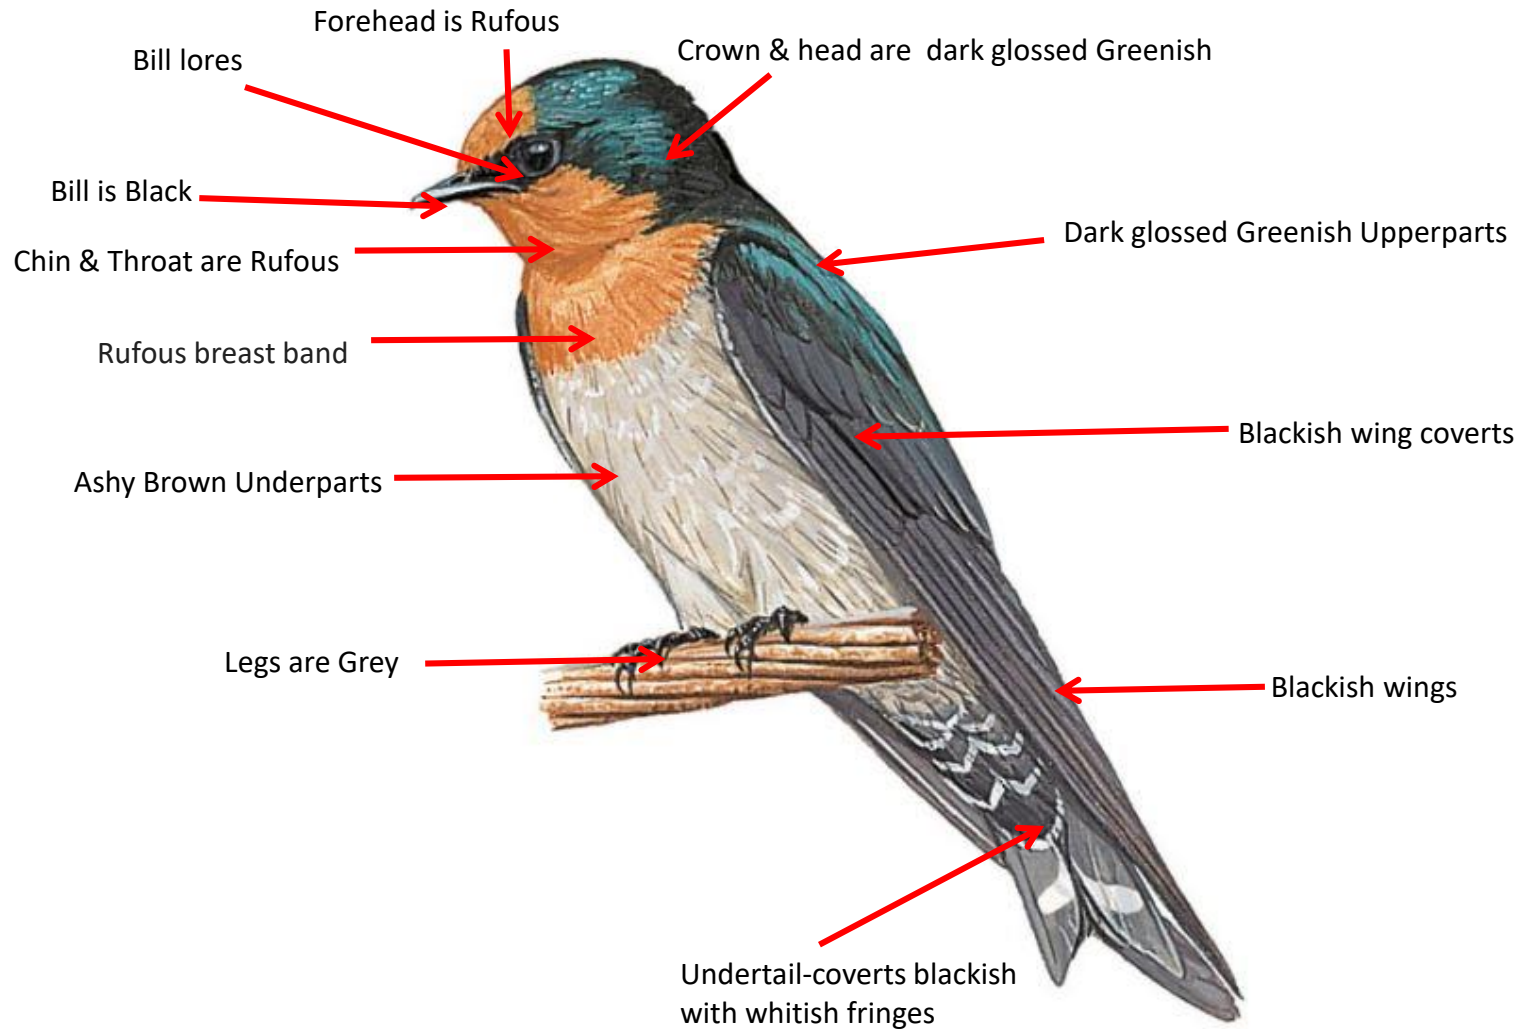

SWALLOWS

Barn Swallow identification Tips

Barn Swallow : *Hirundo rustica* : Breeds in Himalayas & North East ; widespread winter visitor in India

***H. r. tytleri*- Winters in E India**

Rufous Chestnut Underparts

Distribution

Important id point

Both the sexes are similar

**Reference : Birds of Indian Subcontinent
Inskipp and Grimmett
www.HBW.com**

Hill Swallow identification Tips

Hill Swallow : *Hirundo domicola*: Resident of Southern Western Ghats in India

Distribution

Important id point

Both the sexes are similar

Pacific Swallow identification Tips

Pacific Swallow : *Hirundo tahitica* : Resident of Andaman Islands in India

Important id point

Both the sexes are similar

**Reference : Birds of Indian Subcontinent
Inskipp and Grimmett
www.HBW.com**

Red-rumped Swallow identification Tips

Red-rumped Swallow : *Hirundo daurica* : Widespread resident & winter visitor in India