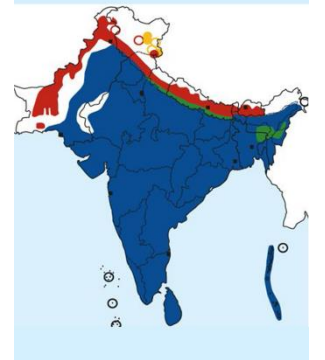

SWALLOWS

Barn Swallow identification Tips

Barn Swallow : *Hirundo rustica* : Breeds in Himalayas & North East ; widespread winter visitor in India

***H. r. tytleri*- Winters in E India**

Rufous Chestnut Underparts

Distribution

Important id point

Both the sexes are similar

**Reference : Birds of Indian Subcontinent
Inskipp and Grimmett
www.HBW.com**

Hill Swallow identification Tips

Hill Swallow : *Hirundo domicola*: Resident of Southern Western Ghats in India

Distribution

Important id point

Both the sexes are similar

Pacific Swallow identification Tips

Pacific Swallow : *Hirundo tahitica* : Resident of Andaman Islands in India

Important id point

Both the sexes are similar

Striated Swallow identification Tips

Striated Swallow : *Cecropis striolata* : Resident of hills of North East India

Important id point

Both the sexes are similar

**Reference : Birds of Indian Subcontinent
Inskipp and Grimmett
www.HBW.com**